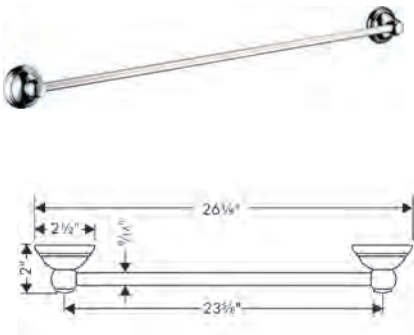

Recommended Accessories

C Accessories Towel Bar, 24"

- Wall-mounted
- Brass
- Metal holder
- Fixed
- Concealed fastening

Finish	Part No.	List $
chrome	06098000	222
brushed nickel	06098820	293
polished nickel	06098830	282