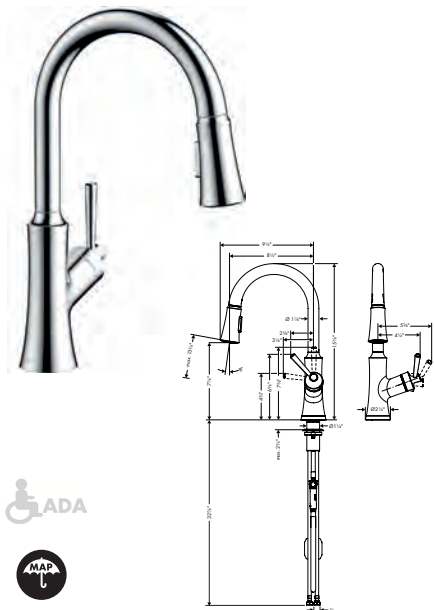

Finish	Part No.	List \$
chrome	04792000	617
matte black	04792670	816
steel optic	04792800	816
polished nickel	04792830	785

**Joleena HighArc Kitchen Faucet, 2-Spray Pull-Down, 1.75 GPM**

- Swivel range 150°
- Aerated spray, Needle spray
- Toggle spray diverter with pause feature (allows temporary stop of water stream)
- MagFit magnetic sprayhead docking
- Deck mounted
- Flow: 1.75 GPM (6.6 L/Min)
- Ceramic cartridge
- 3/8" hoses
- Integrated double backflow prevention
- Extension length Up to 13 3/4" (31.5cm)