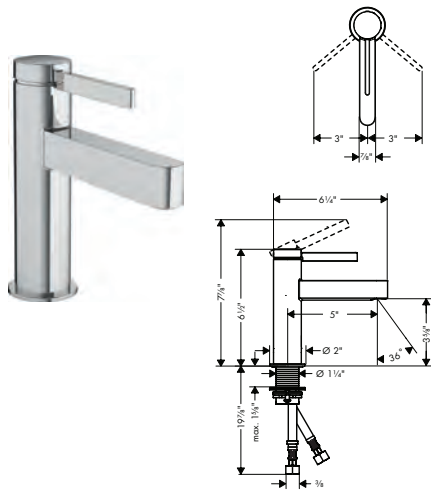

Faucets

Finoris Single-Hole Faucet 100 with Pop-Up Drain, 1.2 GPM

- Consists of: Single-handle faucet, Pop-up assembly
- Spray modes: Laminar spray
- Flow: 1.2 GPM (4.5 L/Min)
- Ceramic cartridge
- Includes pop-up drain
- Material waste set: Metal

Finish	Part No.	List $
chrome	76010001	432
matte black	76010671	571
matte white	76010701	571
brushed nickel	76010821	571