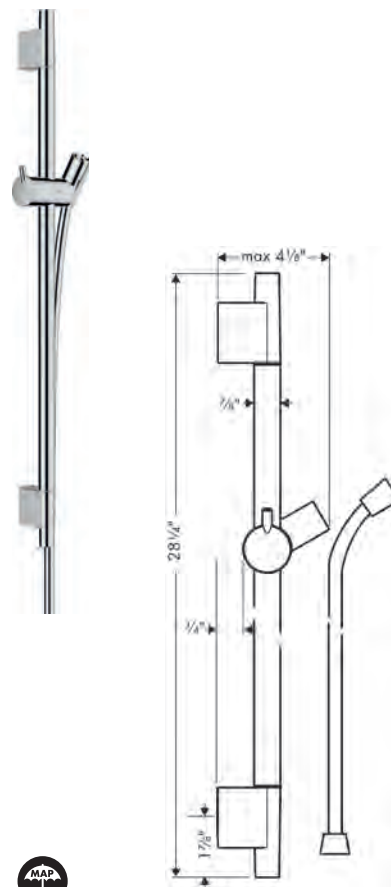

Unica Wallbar S, 24"

- Consists of: Wallbar, Handshower hose, Slider
- Profile stand pipe: Round
- Angle-adjustable holder pivots left and right, slides easily and locks in place

Includes

- Handshower Hose Techniflex, 63" (# 28276xxx)

Alternate Version

- **Unica Wallbar S, 36"**

chrome	28632000	229
brushed nickel	28632820	302
polished nickel	28632830	291

chrome	28631000	260
brushed bronze	28631140	342
brushed black	28631340	342
chrome	28631670	342
matte black	28631700	342
matte white	28631700	342
brushed nickel	28631820	342

Optional Parts

- **Casetta** Soap Dish Puro
- **Casetta** Soap Dishes

chrome	28679000	74
clear	28675000	120