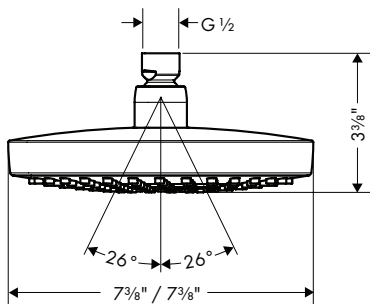

Croma Select E Showerhead
180 2-Jet, 2.5 GPM

- Shower head size: 180 mm (7 1/8")
- Spray modes: Rain, IntenseRain
- Select button for comfortable alternation of spray modes
- 147 no-clog spray channels
- Spray face finish: Fully-finished matching spray face
- Flow: 2.5 GPM (9.5 L/Min)
- Spray face removable for cleaning

chrome	04925000	362
brushed nickel	04925820	478

EcoRight Version

- **Croma Select E** Showerhead 180 2-Jet, 1.8 GPM

chrome	04387000	350
brushed nickel	04387820	462

- **Croma Select E** Showerhead 180 2-Jet, 1.5 GPM

chrome	26817001	362
brushed nickel	26817821	478