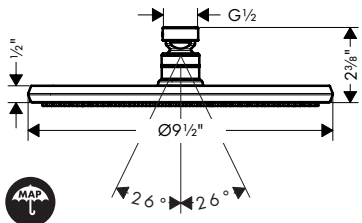

- Plastic
- Connection type: 1/2" NPT
- Wall Outlet, Mounting Material, Assembly instructions

**Locarno™ Showerhead**

**Locarno Showerhead 240**  
1-Jet, 2.5 GPM

- Shower head size: 240 mm (9 5/8")
- Spray modes: PowderRain
- Spray face finish: Chrome
- Flow: 2.5 GPM (9.5 L/Min)