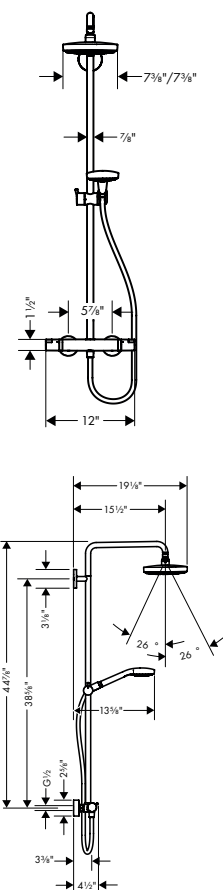

Croma Select E Showerpipe
180 2-Jet, 2.0 GPM

- Consists of: Showerhead, Handshower, Thermostatic shower mixer, Handshower hose, Slider
- Spray type overhead shower: Rain, IntenseRain
- Flow: 2.0 GPM (7.6 L/Min)
- Rising pipe can be shortened in height
- Shower bar diameter: 0,86 inch
- Height-adjustable hand shower holder
- Shower arm swivels left and right
- Anti-scald 100° safety stop
- Integrated volume control/diverter for 2 functions
- Outlets may not be operated simultaneously
- Exposed installation
- Thermostatic cartridge
- Inherently safe against backflow

Includes

- **Croma Select E** Showerhead 180 2-Jet, 1.8 GPM (#04387xxx)
- **Croma Select E** Handshower 110 3-Jet, 1.75 GPM (#04723xxx)
- Handshower Hose Techniflex, 63" (# 28276xxx)

Required Parts

- Showerpipe Basic Set

chrome	27257001	1,324
brushed nickel	27257821	1,747