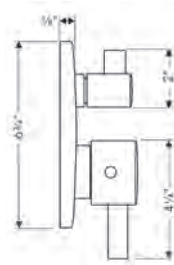

Ecostat Thermostatic Trim S with Volume Control and Diverter

Finish	Part No.	List $
chrome	04231000	802
brushed nickel	04231820	1,057

- Volume control and diverter for 2 outlets
- Flow: 7.0 GPM (26.5 L/Min)
- Thermostatic cartridge, Shut-off/ diverter valve
- Anti-scald 100° safety stop
- Optimized for water-efficient shower products

Required Parts

· iBox universal Rough, with Service Stops, 3/4"	01850181	198