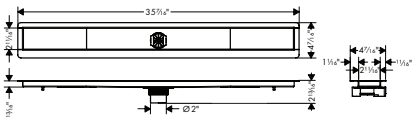

56032001

330

**Required Parts**

- **RainDrain** Rough 2" outlet 35 1/2" (900mm)

56013181

495

**RainDrain 35 1/2" Required Rough**

**RainDrain Rough 2" outlet 35 1/2" (900mm)**