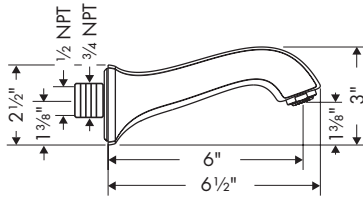

chrome	13413001	211
brushed nickel	13413821	278
polished nickel	13413831	268
rubbed bronze	13413921	278

**Showerheads**

**Croma 100 Classic**

**Showerhead 3-Jet, 2.5 GPM**

- Shower head size: 100 mm (4")
- Spray modes: Rain, Pulsating Massage, Intense Turbo
- Adjustment with shift on overhead shower
- 75 no-clog spray channels
- Spray face finish: Grey
- Flow: 2.5 GPM (9.5 L/Min)