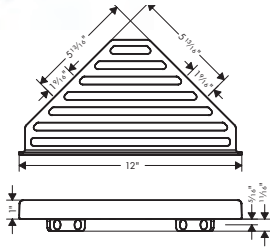

Recommended Accessories

AddStoris Corner Basket

- Wall-mounted
- Metal holder
- With mounting material
- Concealed fastening
- Diameter of drilled hole: 6 mm (1/4")
- May also be used as a shelf

Finish	Part No.	List $
chrome	41741000	83
brushed bronze	41741140	109
brushed black	41741340	109
chrome		
matte black	41741670	109
matte white	41741700	109
brushed nickel	41741820	

Brushed Nickel Available Spring 2023
All Other Finishes Available Now