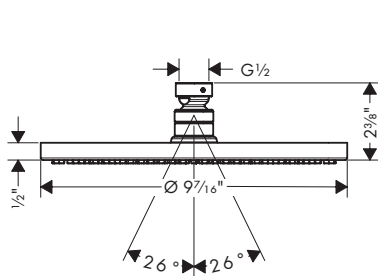

EcoRight Version

- **Raindance S** Showerhead 240 1-Jet PowderRain, 1.75 GPM

chrome	04927000	780
brushed bronze	04927140	1,028
brushed black	04927340	1,028
chrome		
matte black	04927670	1,028
matte white	04927700	1,028
brushed nickel	04927820	1,028

Raindance S Showerhead 180
1-Jet PowderRain, 2.5 GPM

- Shower head size: 180 mm (7 1/8")
- Spray modes: PowderRain
- Spray face finish: Fully-finished matching spray face
- Flow: 2.5 GPM (9.5 L/Min)

chrome	26928001	624
brushed bronze	26928141	822
brushed black	26928341	822
chrome		
matte black	26928671	822
matte white	26928701	822
brushed nickel	26928821	822