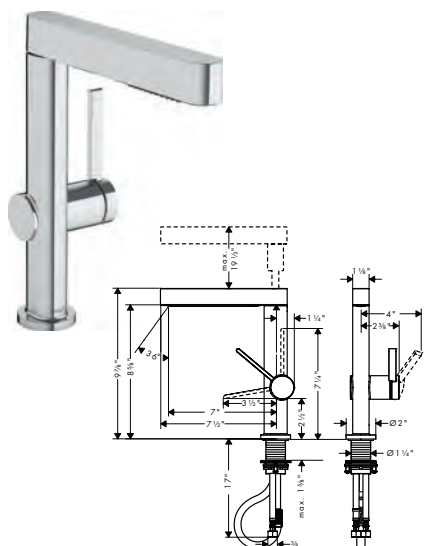

Finoris Single-Hole Faucet 230 with 2-Spray Pull-Out, 1.2 GPM

- Spray modes: Laminar spray, PowderRain
- Spray returns through pressing spray diverter and spray returns automatically through handle closing
- Extension length: 19.68"
- Spray face finish: Graphite
- Flow: 1.2 GPM (4.5 L/Min)
- Ceramic cartridge
- Integrated double backflow prevention
- Does not include: Pop-up assembly

chrome	76063001	773
matte black	76063671	1,022
matte white	76063701	1,022
brushed nickel	76063821	1,022