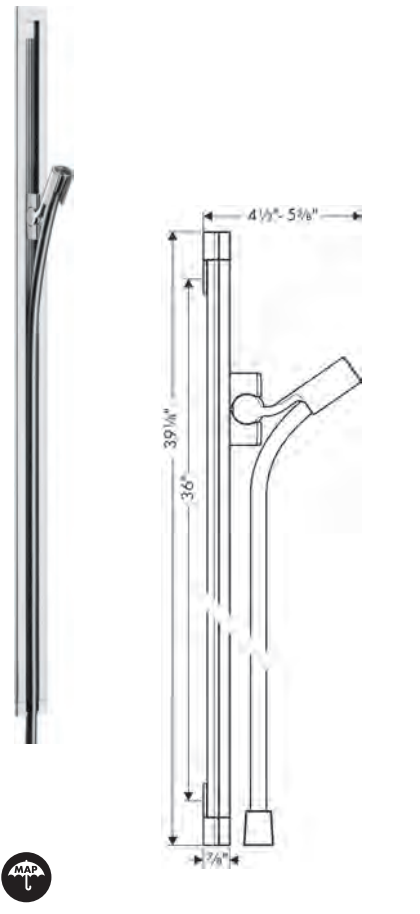

Unica Wallbar Raindance S, 36"

- Consists of: Wallbar, Handshower hose, Slider
- Slim aluminum profile wallbar
- Profile stand pipe: Square
- Angle-adjustable holder pivots left and right, slides easily and locks in place

Includes

- Handshower Hose Techniflex, 63" (#28276xxx)

Optional Parts

- Casetta Soap Dishes Raindance

chrome	27636000	573
brushed nickel	27636820	757

chrome	28698000	209

Wallbars
HS Sets
Wallbar Sets

hansgrohe Showers