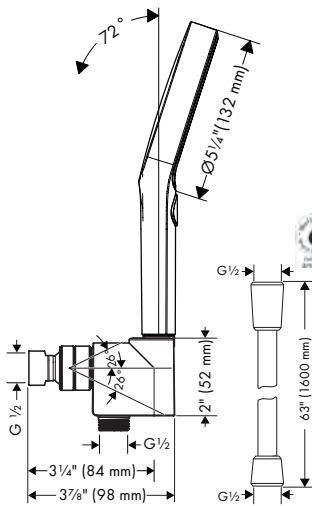

Rainfinity Handshower Set 130 3-Jet PowderRain, 2.5 GPM

- Consists of: Handshower, Handshower holder, Handshower hose
- Integrated support function
- Spray modes: PowderRain, Intense PowderRain, MonoRain
- Select button for comfortable alternation of spray modes
- Flow: 2.5 GPM (9.5 L/Min)
- Pivot connector prevents hose from tangling
- Rinseable screen seal

chrome	26913001	336
matte black	26913671	443
matte white	26913701	443
brushed nickel	26913821	443

Includes

- Rainfinity Handshower 130 3-Jet, 2.5 GPM (# 26864xxx)
- Showerarm Mount for Handshower (# 04580xxx)
- Handshower Hose Techniflex, 63" (# 28276xxx)

EcoRight Version

Rainfinity Handshower Set 130 3-Jet PowderRain, 1.75 GPM

chrome	26914001	336
matte black	26914671	443
matte white	26914701	443
brushed nickel	26914821	443