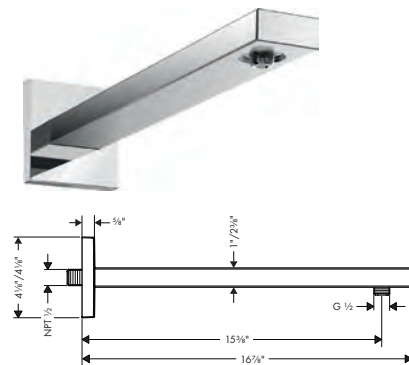

Raindance E Showerarm, 15"
(Must be used with Raindance E 300 Showerhead)

- Length: 389 mm (15 3/8")
- Brass
- Connection type: 1/2" NPT
- Showerarm, Escutcheon, Mounting Material, Assembly instructions

Finish	Part No.	List $
chrome	04731000	248
brushed bronze	04731140	328
brushed black	04731340	328
chrome		
matte black	04731670	328
matte white	04731700	328
brushed nickel	04731820	328