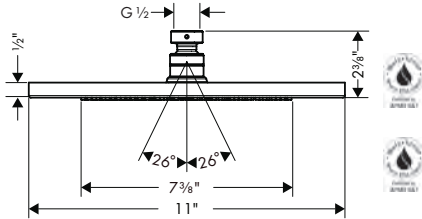

Croma® Showerheads

Croma Showerhead 280 1-Jet, 2.5 GPM

Finish	Part No.	List $
chrome	26879001	496
brushed nickel	26879821	656

- Shower head size: 280 (11")
- Spray modes: Rain
- 140 no-clog spray channels
- Spray face finish: Fully-finished matching spray face
- Flow: 2.5 GPM (9.5 L/Min)
- Spray face removable for cleaning

EcoRight Version

· Croma Showerhead 280 1-Jet, 2.0 GPM	chrome	26221001	496
	brushed nickel	26221821	656
· Croma Showerhead 280 1-Jet, 1.75 GPM	chrome	26217001	496
	brushed nickel	26217821	656