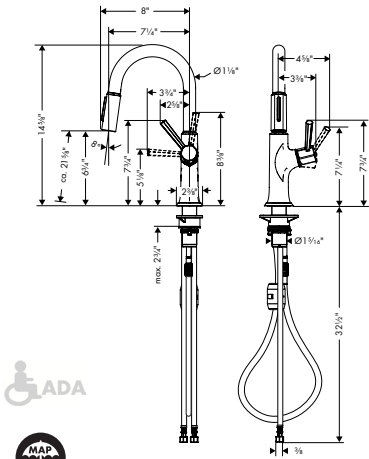

Locarno Bar Faucet, 1.5 GPM

- Swivel range 150°
- Laminar spray
- Deck mounted
- Flow: 1.5 GPM (5.7 L/Min)
- Ceramic cartridge

chrome	04854000	580
brushed gold optic	04854250	765
matte black	04854670	765
steel optic	04854800	765
polished nickel	04854830	737