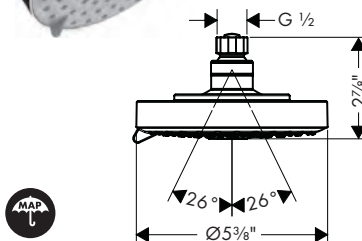

Raindance S Showerhead 150
3-Jet, 2.5 GPM

- Shower head size: 150 mm (5 7/8")
- Spray modes: RainAir, BalanceAir, Whirl
- 86 no-clog spray channels
- Flow: 2.5 GPM (9.5 L/Min)

chrome	27495001	306
brushed nickel	27495821	404

EcoRight Version

- **Raindance S Showerhead 150** 3-Jet, 1.75 GPM

chrome	04800000	306
brushed nickel	04800820	404