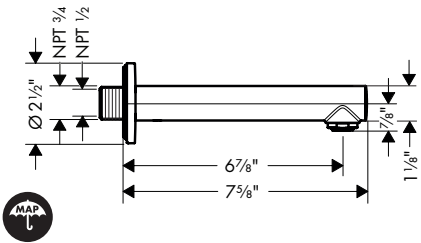

Talis S Tub Spout

- Solid Brass
- Includes: 1/2" female and 3/4" male adaptor

chrome	72410001	195
brushed bronze	72410141	259
brushed black	72410341	259
chrome		
matte black	72410671	259
matte white	72410701	259
brushed nickel	72410821	259