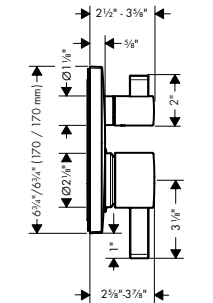

Ecostat Pressure Balance Trim S Square with Diverter

- Temperature and on/off control for 2 outlets
- Outlets may be operated simultaneously
- Flow: 4.5 GPM (17 L/Min)

Finish	Part No.	List $
chrome	15862001	442
brushed bronze	15862141	582
brushed black	15862341	582
chrome		
matte black	15862671	582
matte white	15862701	582
brushed nickel	15862821	582

Required Parts

- **iBox universal** Rough, with Service Stops, 3/4" 01850181 198