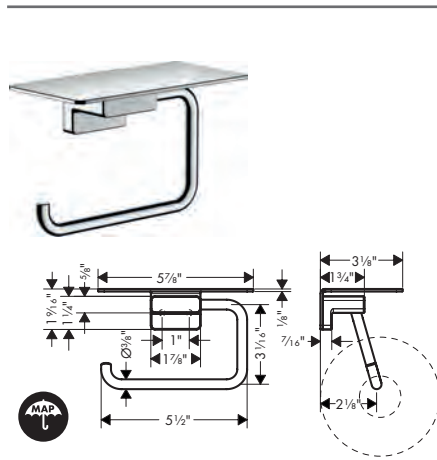

AddStoris Toilet Paper Holder with Shelf

- Wall-mounted
- Metal
- With mounting material
- Concealed fastening
- Diameter of drilled hole: 6 mm (1/4")

Finish	Part No.	List $
chrome	41772000	90
brushed bronze	41772140	119
brushed black	41772340	119
chrome		
matte black	41772670	119
matte white	41772700	119
brushed nickel	41772820	119

**Brushed Nickel Available Spring 2023
All Other Finishes Available Now**