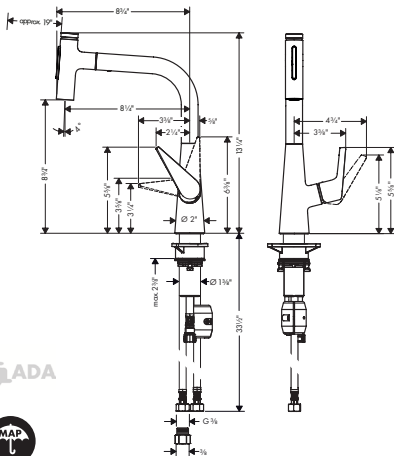

Talis® Select® S

Talis Select S HighArc Kitchen Faucet, 2-Spray Pull-Out, 1.75 GPM

Finish	Part No.	List $
chrome	72823001	841
steel optic	72823801	1,109

- Swivel range 110° / 150°
- Laminar spray, Needle spray
- Toggle spray diverter
- Select button Provides convenient start/stop of the water flow at the sprayhead
- MagFit magnetic sprayhead docking
- Deck mounted
- Flow: 1.75 GPM (6.6 L/Min)
- Ceramic cartridge
- 3/8" hoses
- Integrated double backflow prevention
- Extension length Up to 19 5/8" (50cm)

Alternate Version

- **Talis Select S HighArc Kitchen Faucet, 2-Spray Pull-Out with sBox, 1.75 GPM**

chrome	73867001	890
steel optic	73867801	1,176

Talis Select S Prep Kitchen Faucet, 2-Spray Pull-Out, 1.75 GPM

chrome	72824001	754
steel optic	72824801	996

- Swivel range 110° / 150°
- Laminar spray, Needle spray
- Toggle spray diverter
- Select button Provides convenient start/stop of the water flow at the sprayhead
- MagFit magnetic sprayhead docking
- Deck mounted
- Flow: 1.75 GPM (6.6 L/Min)
- Ceramic cartridge
- 3/8" hoses
- Integrated double backflow prevention
- Extension length Up to 19 5/8" (50cm)

Alternate Version

- **Talis Select S Prep Kitchen Faucet, 2-Spray Pull-Out with sBox, 1.75 GPM**

chrome	73868001	821
steel optic	73868801	1,084