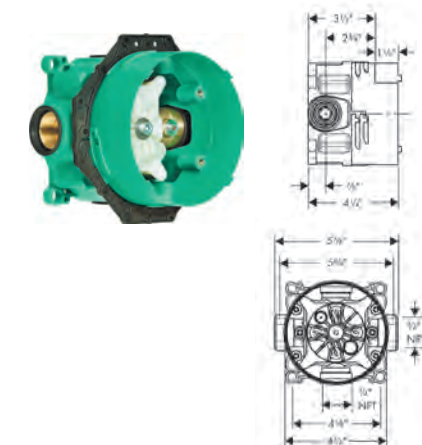

iBox universal Rough, with Service Stops, 3/4"

Part No.	01850181	List $	198

- 3/4" NPT
- 180° rotationally-symmetric installation
- Sound-decoupled installation

Optional Parts

· Installation Set, iBox Universal Plus Rough	96615000	57