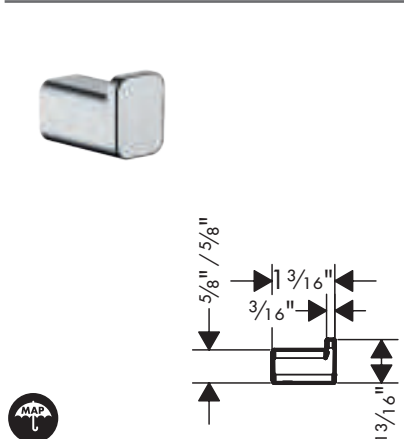

AddStoris Hook

- Wall-mounted
- Metal
- With mounting material
- Concealed fastening
- Diameter of drilled hole: 6 mm (1/4")

chrome	41742000	39
brushed bronze	41742140	51
brushed black	41742340	51
chrome		
matte black	41742670	51
matte white	41742700	51
brushed nickel*	41742820	51

Brushed Nickel Available Spring 2023
All Other Finishes Available Now