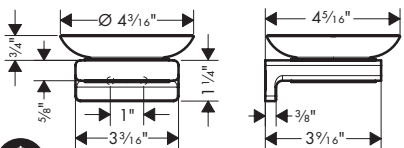

chrome	41746000	83
matte black	41746670	109
matte white	41746700	109
brushed nickel	41746820	109

**Brushed Nickel Available Spring 2023**  
**All Other Finishes Available Now**

		<b>Finish</b>	<b>Part No.</b>	<b>List \$</b>
	<p><b>AddStoris Tumbler</b></p>	<p>chrome matte black matte white brushed nickel</p>	<p>41749000 41749670 41749700 41749820</p>	<p>99 131 131 131</p>
	<ul style="list-style-type: none"> <li>· Wall-mounted</li> <li>· Matt glass</li> <li>· Metal holder</li> <li>· With mounting material</li> <li>· Concealed fastening</li> <li>· Diameter of drilled hole: 6 mm (1/4")</li> </ul>	<p><b>Brushed Nickel Available Spring 2023</b> <b>All Other Finishes Available Now</b></p>		
	<p><b>AddStoris Towel Ring</b></p>	<p>chrome matte black matte white brushed nickel</p>	<p>41754000 41754670 41754700 41754820</p>	<p>68 90 90 90</p>
	<ul style="list-style-type: none"> <li>· Wall-mounted</li> <li>· Metal</li> <li>· Arms swivel independently</li> <li>· With mounting material</li> <li>· Concealed fastening</li> <li>· Drilling distance: 26 mm</li> <li>· Diameter of drilled hole: 6 mm (1/4")</li> </ul>	<p><b>Brushed Nickel Available Spring 2023</b> <b>All Other Finishes Available Now</b></p>		
	<p><b>AddStoris Dual Towel Hook</b></p>	<p>chrome matte black matte white brushed nickel</p>	<p>41755000 41755670 41755700 41755820</p>	<p>72 95 95 95</p>
	<ul style="list-style-type: none"> <li>· Wall-mounted</li> <li>· Metal</li> <li>· With mounting material</li> <li>· Concealed fastening</li> <li>· Diameter of drilled hole: 6 mm (1/4")</li> </ul>	<p><b>Brushed Nickel Available Spring 2023</b> <b>All Other Finishes Available Now</b></p>		
	<p><b>AddStoris Shower Door Handle</b></p>	<p>chrome matte black matte white brushed nickel</p>	<p>41759000 41759670 41759700 41759820</p>	<p>143 189 189 189</p>
	<ul style="list-style-type: none"> <li>· Metal</li> <li>· Metal holder</li> <li>· Fixed</li> <li>· With mounting material</li> <li>· Glass thickness: 6 - 12 mm (1/4" - 1/2")</li> <li>· Concealed fastening</li> <li>· Diameter of drilled hole: 6 mm (1/4")</li> <li>· Can be used simultaneously as a bath towel holder</li> </ul>	<p><b>Brushed Nickel Available Spring 2023</b> <b>All Other Finishes Available Now</b></p>		