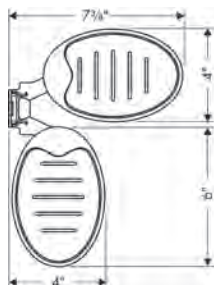

Casetta Soap Dishes Raindance

- Material recess: Plastic
- With mounting material
- Concealed fastening

chrome	28698000	209