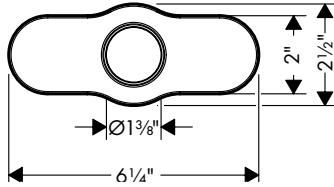

Accessories

Joleena Base Plate for Single-Hole Faucets

- For concealing basin holes
- Metal

Finish	Part No.	List $
chrome	04778000	37
matte black	04778670	50
brushed nickel	04778820	50
polished nickel	04778830	48