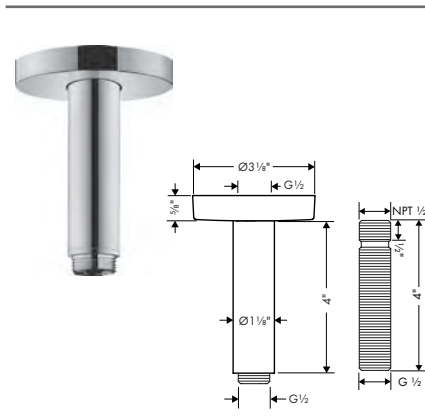

Raindance E Extension Pipe for Ceiling Mount

- Length: 100 mm (4")
- Purpose of use: Also usable as an extension
- Brass
- Connection type: 1/2" NPT
- Ceiling connector, Includes adjustable installation nipple, Mounting Material, Assembly instructions

Finish	Part No.	List $
chrome	27393001	155
brushed bronze	27393141	205
brushed black	27393341	205
chrome	27393671	205
matte black	27393701	205
matte white	27393821	205
brushed nickel		

Handshowers

Raindance Select S Handshower 120 3-Jet PowderRain, 2.5 GPM

- Spray modes: PowderRain, Rain, Whirl
- Select button for comfortable alternation of spray modes
- Spray face finish: Easy cleanable plastic spray disc
- Flow: 2.5 GPM (9.5 L/Min)

chrome	26037001	197
brushed bronze	26037141	262
brushed black	26037341	262
chrome	26037671	262
matte black	26037701	262
matte white	26037821	262
brushed nickel	26037831	251
polished nickel		

EcoRight Version

Raindance Select S Handshower 120 3-Jet PowderRain, 1.75 GPM

chrome	26036001	197
brushed bronze	26036141	262
brushed black	26036341	262
chrome	26036671	262
matte black	26036701	262
matte white	26036821	262
brushed nickel	26036831	251
polished nickel		

Handshower Hose

Isiflex Handshower Hose Techniflex, 63"

- High-quality shower hose
- Pivot connector prevents hose from tangling
- No-kink hose
- Connection thread: G 1/2

chrome	28276003	71
brushed bronze	28276143	94
brushed black	28276343	94
chrome	28276673	94
matte black	28276703	94
matte white	28276823	94
brushed nickel		

Alternate Version

· Handshower Hose Techniflex, 80"

chrome	28274000	94
brushed nickel	28274820	125