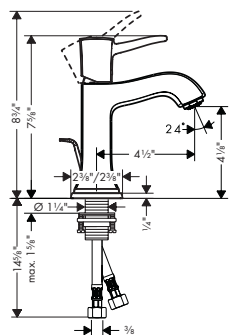

Faucets

Metropol Classic Single-Hole Faucet 110 with Pop-Up Drain, 1.2 GPM

- Spray modes: Aerated spray
- Flow: 1.2 GPM (4.5 L/Min)
- Ceramic cartridge
- Includes pop-up drain

Finish	Part No.	List $
chrome	3130001	487
brushed bronze	31300141	643
matte black	31300671	643
brushed nickel	31300821	643
polished nickel	31300831	618

Alternate Version

- **Metropol Classic Single-Hole Faucet 110 with Pop-Up Drain, 0.5 GPM**

chrome	31310001	487
brushed nickel	31310821	643