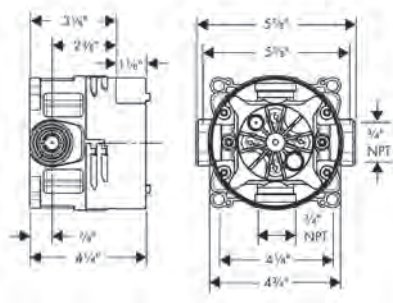

Showerheads

Rainfinity Showerhead 250
3-Jet with Wall Connector Trim,
2.5 GPM

Finish	Part No.	List $
chrome	26232001	2,346
matte black	26232671	2,995
matte white	26232701	2,995
brushed nickel	26232821	3,097

- Consists of: Showerhead, Wall connector, Green Diverter
- Shower head size: 250 mm (9 7/8")
- Spray modes: PowderRain, Intense PowderRain, RainStream
- Select button on thermostat
- Projection 273 mm (10 3/4")
- Middle spray disc: 151 mm (6")
- Spray face finish: Graphite
- Showerarm vertically inclinable by 10-30°
- Flow: 2.5 GPM (9.5 L/Min)
- Requires 3 supply lines
- Showerhead removable for cleaning

Includes

- Rough, Quattro Green 3-Way Diverter (no shared function), 3/4" (# 15936181)

EcoRight Version

- **Rainfinity Showerhead 250 3-Jet with Wall Connector Trim, 1.75 GPM**

chrome	26235001	2,346
matte black	26235671	2,995
matte white	26235701	2,995
brushed nickel	26235821	3,097

Optional Parts

- **Ecostat Diverter Trim Square Trio/Quattro**

chrome	04880000	204
matte black	04880670	269
matte white	04880700	269
brushed nickel	04880820	269

Required Parts

- **iBox universal Rough, with Service Stops, 3/4"**

01850181	198

iBox universal Rough, with Service Stops, 3/4"

01850181	198

- 3/4" NPT
- 180° rotationally-symmetric installation
- Sound-decoupled installation

Optional Parts

- Installation Set, iBox Universal Plus Rough

96615000	57