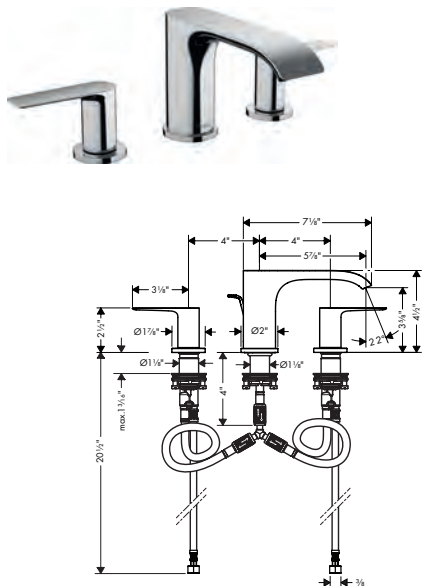

Vivenis Widespread Faucet 90
with Pop-Up Drain, 1.2 GPM

- Consists of: Widespread faucet, Pop-up assembly
- Spray modes: WaterfallStream
- Flow: 1.2 GPM (4.5 L/Min)
- 90° ceramic valves
- Includes pop-up drain
- Material waste set: Metal

Finish	Part No.	List $
chrome	75033001	660
matte black	75033671	872
matte white	75033701	872
brushed nickel	75033821	872