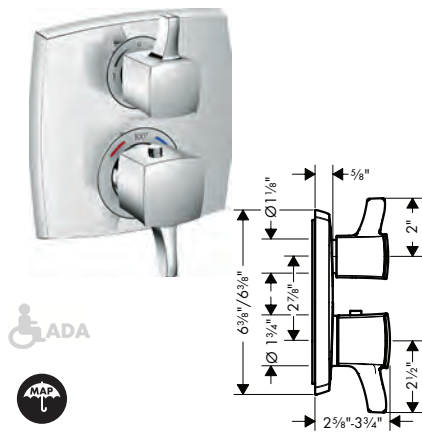

Ecostat Classic Thermostatic Trim with Volume Control and Diverter, Square

Finish	Part No.	List $
chrome	15728001	670
brushed nickel	15728821	885
polished nickel	15728831	851
rubbed bronze	15728921	885

- Volume control and diverter for 2 outlets
- Flow: 6.0 GPM (22.7 L/Min)
- Thermostatic cartridge, Shut-off/ diverter valve
- Anti-scald 100° safety stop
- Optimized for water-efficient shower products

Required Parts

· iBox universal Rough, with Service Stops, 3/4"	01850181	198