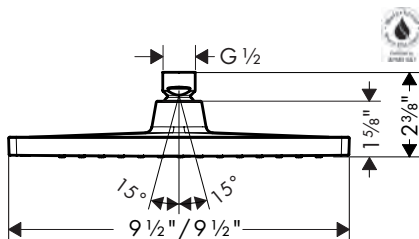

EcoRight Version

- **Crometta E** Showerhead 240 1-Jet, 1.75 GPM

chrome	26943001	240
matte black*	26943671	317
brushed nickel	26943821	317