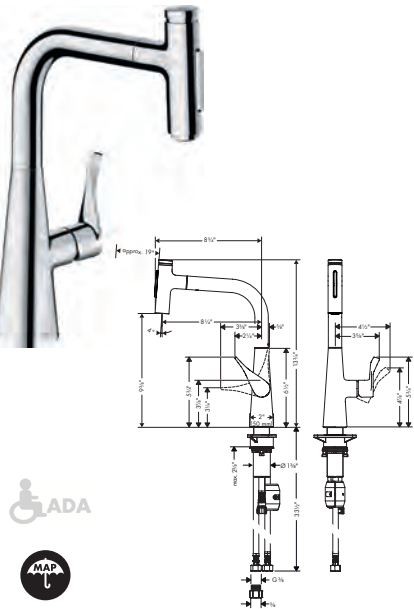

Metris Select Prep Kitchen Faucet, 2-Spray Pull-Out, 1.75 GPM

chrome	73822001	857
steel optic	73822801	1,132

- Swivel range 110° / 150°
- Laminar spray, Needle spray
- Toggle spray diverter
- Select button Provides convenient start/stop of the water flow at the sprayhead
- MagFit magnetic sprayhead docking
- Deck mounted
- Flow: 1.75 GPM (6.6 L/Min)
- Ceramic cartridge
- 3/8" hoses
- Integrated double backflow prevention
- Extension length Up to 19 5/8" (50cm)

Alternate Version

- **Metris Select Prep Kitchen Faucet, 2-Spray Pull-Out with sBox, 1.75 GPM**

chrome	73817001	927
steel optic	73817801	1,224

Metris®