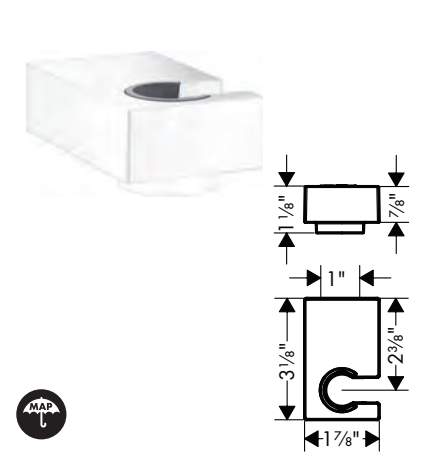

Handshower Holder

- Wall-mounted

chrome	28387001	79
matte black	28387671	103
matte white	28387701	103
brushed nickel	28387821	103