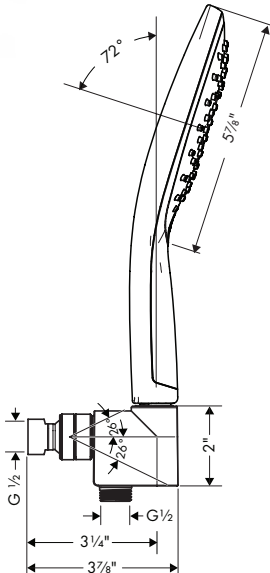

Raindance Select S
Handshower Set 150 3-Jet,
2.5 GPM

- Consists of: Handshower, Handshower holder, Handshower hose
- Integrated support function
- Spray modes: RainAir, CaresseAir, Mix
- Select button for comfortable alternation of spray modes
- Flow: 2.5 GPM (9.5 L/Min)
- Pivot connector prevents hose from tangling
- 26° adjustment
- Rinseable screen seal

Includes

- **Raindance Select S** Handshower 150 3-Jet, 2.5 GPM (# 28588001)
- Handshower Hose Techniflex, 63" (#28276003)
- Showerarm Mount for Handshower (# 04580000)

chrome	04487000	321