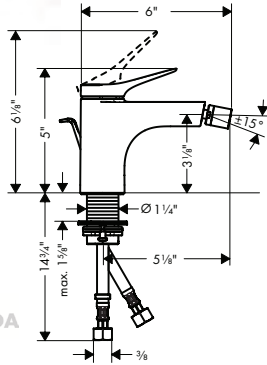

Finish	Part No.	List \$
chrome	75033001	660
matte black	75033671	872
matte white	75033701	872
brushed nickel	75033821	872

**Bidet**

**Vivenis Single-Hole Bidet Faucet**

- Consists of: Single-lever bidet faucet, Pop-up assembly
- Spout height: 81 mm (3 1/8")
- Ball-pivot joint
- Spray modes: Laminar spray
- Flow: 2.22 GPM
- Ceramic cartridge
- Includes pop-up drain
- Material waste set: Metal