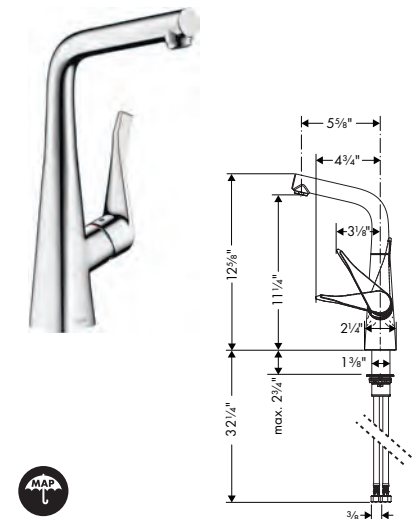

Metris Bar Faucet, 1.5 GPM

chrome	04509000	569
steel optic	04509800	751

- Swivel range 150°
- Aerated spray
- Deck mounted
- Flow: 1.5 GPM (5.7 L/Min)
- Ceramic cartridge
- 3/8" connections