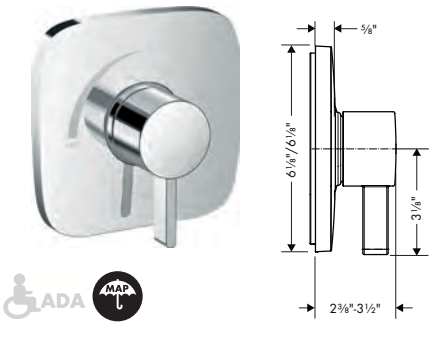

Ecostat E Pressure Balance Trim

chrome	15718001	262
brushed nickel	15718821	345

- Temperature and on/off control for 1 outlet
- Flow: 5.44 GPM (20.6 L/Min)
- Integrated bypass for use with diverter tub spouts

Required Parts

· iBox universal Rough, with Service Stops, 3/4"	01850181	198