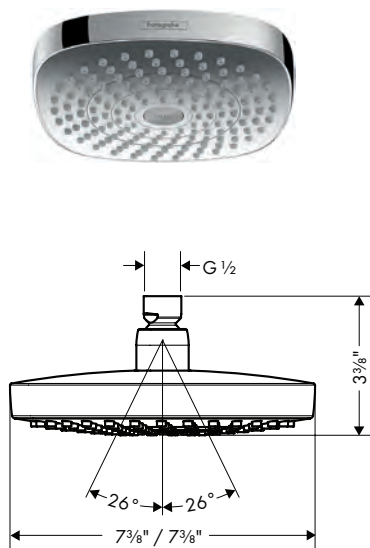

Croma Select E Showerhead
180 2-Jet, 2.5 GPM

- Shower head size: 180 mm (7 1/8")
- Spray modes: Rain, IntenseRain
- Select button for comfortable alternation of spray modes
- 147 no-clog spray channels
- Spray face finish: Fully-finished matching spray face
- Flow: 2.5 GPM (9.5 L/Min)
- Spray face removable for cleaning

chrome	04925000	362
brushed nickel	04925820	478

EcoRight Version

- **Croma Select E** Showerhead 180 2-Jet, 1.8 GPM
- **Croma Select E** Showerhead 180 2-Jet, 1.5 GPM

chrome	04387000	350
white/chrome	04387400	350
brushed nickel	04387820	462
chrome	26817001	362
brushed nickel	26817821	478