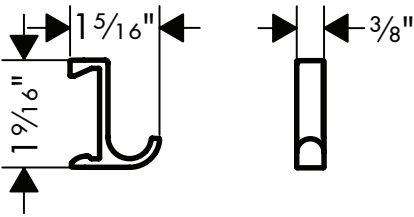

WallStoris Towel Hook- Slim

- Wall-mounted
- Plastic dyed through
- Accessory can be clicked onto the wall bar
- Ideal to hang towels, face cloth, sponges, clothes
- Dishwasher safe, easy to clean
- Packing unit: 2 pieces

Finish	Part No.	List $
matte black	27929670	11
matte white	27929700	11

Required Parts (choose one)

· WallStoris Wall bar, 20"	matte black matte white	27902670 27902700	55 55
· WallStoris Wall bar, 28"	matte black matte white	27904670 27904700	66 66

Alternate Version

· WallStoris Towel Hook- Wide	matte black matte white	27914670 27914700	14 14