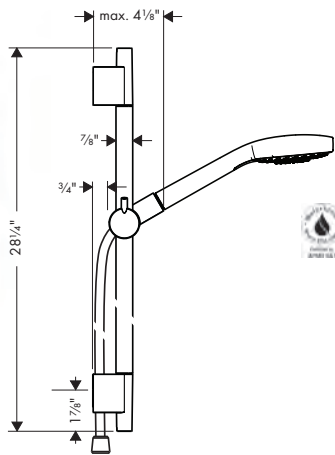

#### Optional Parts

- Casetta Soap Dish Puro
- Casetta Soap Dishes

chrome	28679000	74
clear	28675000	120

**Croma Select S Wallbar Set**  
110 3-Jet 24", 2.5 GPM

- Consists of: Handshower, Wallbar, Handshower hose, Slider
- Spray modes: SoftRain, IntenseRain, Pulsating Massage
- Select button for comfortable alternation of spray modes
- Angle-adjustable holder pivots left and right, slides easily and locks in place
- Flow: 2.5 GPM (9.5 L/Min)
- Pivot connector prevents hose from tangling
- Wall mounted: Fastens with screws
- Profile stand pipe: Round