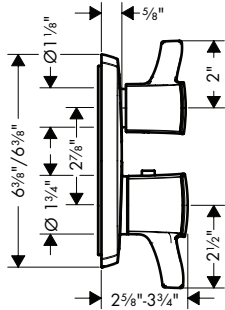

Ecostat Classic Thermostatic Trim with Volume Control and Diverter, Square

- Volume control and diverter for 2 outlets
- Flow: 6.0 GPM (22.7 L/Min)
- Thermostatic cartridge, Shut-off/ diverter valve
- Anti-scald 100° safety stop
- Optimized for water-efficient shower products

Finish	Part No.	List $
chrome	15728001	670
brushed bronze	15728141	885
matte black	15728671	885
brushed nickel	15728821	885
polished nickel	15728831	851
rubbed bronze	15728921	885

Required Parts

· iBox universal Rough, with Service Stops, 3/4"	01850181	198