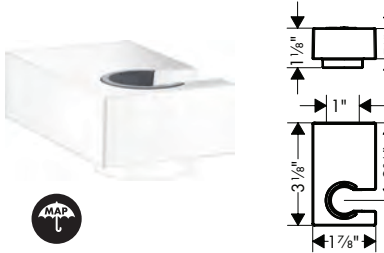

Handshower Holder

Handshower Holder

- Wall-mounted

chrome	28387001	79
matte black	28387671	103
brushed nickel	28387821	103