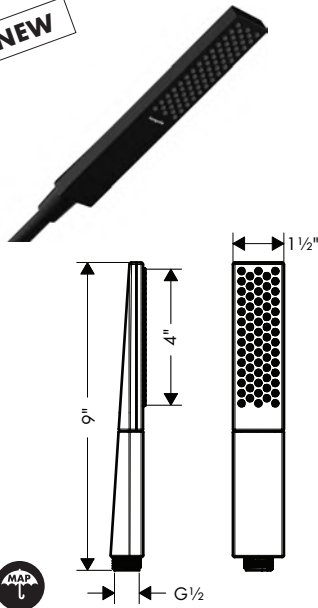

Pulsify™ E

NEW