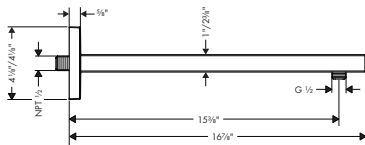

Showerarms

Raindance E Showerarm, 15"
(Must be used with Raindance E 300 Showerhead)

- Length: 389 mm (15 3/8")
- Brass
- Connection type: 1/2" NPT
- Showerarm, Escutcheon, Mounting Material, Assembly instructions

chrome	04731000	248
brushed bronze	04731140	328
brushed black	04731340	328
chrome		
matte black	04731670	328
matte white	04731700	328
brushed nickel	04731820	328

Raindance E Extension Pipe for Ceiling Mount

- Length: 100 mm (4")
- Purpose of use: Also usable as an extension
- Brass
- Connection type: 1/2" NPT
- Ceiling connector, Includes adjustable installation nipple, Mounting Material, Assembly instructions

chrome	27393001	155
brushed bronze	27393141	205
brushed black	27393341	205
chrome		
matte black	27393671	205
matte white	27393701	205
brushed nickel	27393821	205