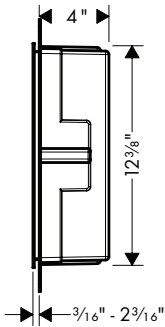

**Alternate Version**

- **XtraStoris Individual Wall niche Matte Black with design frame 12"x 12"x 4"**

brushed bronze	56098140	950
brushed black	56098340	950
chrome		
matte black	56098670	950
matte white	56098700	950
brushed stainless steel	56098800	950
polished gold optic	56098990	950