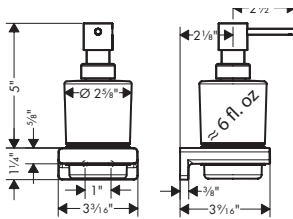

AddStoris Liquid Soap Dispenser

- Material container: Matt glass
- Type of soap: Liquid soap
- 6.76 oz capacity
- With mounting material
- Concealed fastening

chrome	41745000	94
matte black	41745670	123
matte white	41745700	123
brushed nickel	41745820	123

**Brushed Nickel Available Spring 2023
All Other Finishes Available Now**