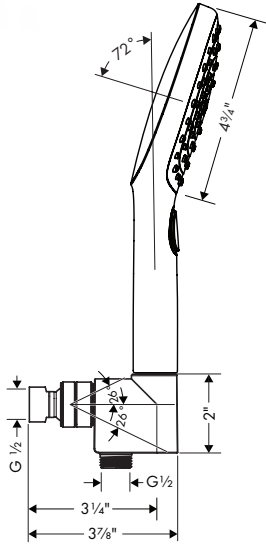

Raindance Select E
Handshower Set 120 3-Jet,
2.5 GPM

- Consists of: Handshower, Handshower holder, Handshower hose
- Integrated support function
- Spray modes: Rain, RainAir, Whirl
- Select button for comfortable alternation of spray modes
- Flow: 2.5 GPM (9.5 L/Min)
- Pivot connector prevents hose from tangling
- 26° adjustment
- Rinseable screen seal

Includes

- Handshower Hose Techniflex, 63" (#28276xxx)
- **Raindance Select E** Handshower 120 3-Jet, 2.5 GPM (# 26521xxx)
- Showerarm Mount for Handshower (# 04580xxx)

Finish	Part No.	List $
chrome	04541000	294
brushed nickel	04541820	388