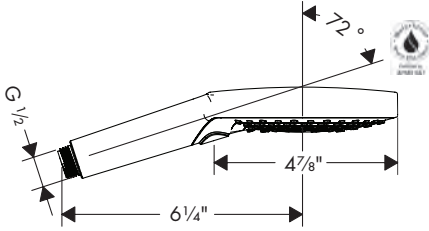

Handshowers

Raindance Select S
Handshower 120 3-Jet
PowderRain, 2.5 GPM

- Spray modes: PowderRain, Rain, Whirl
- Select button for comfortable alternation of spray modes
- Spray face finish: Easy cleanable plastic spray disc
- Flow: 2.5 GPM (9.5 L/Min)

Finish	Part No.	List $
chrome	26037001	197
brushed gold optic	26037251	262
matte black	26037671	262
brushed nickel	26037821	262
polished nickel	26037831	251

EcoRight Version

- **Raindance Select S** Handshower 120 3-Jet PowderRain, 1.75 GPM

chrome	26036001	197
brushed gold optic	26036251	262
matte black	26036671	262
brushed nickel	26036821	262
polished nickel	26036831	251