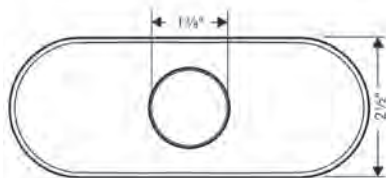

C Accessories Base Plate for
Traditional Single-Hole Faucets,
6"

- For concealing basin holes
- Metal

- chrome
- brushed nickel
- polished nickel
- rubbed bronze

- 14018001
- 14018821
- 14018831
- 14018921

- 74
- 98
- 94
- 98