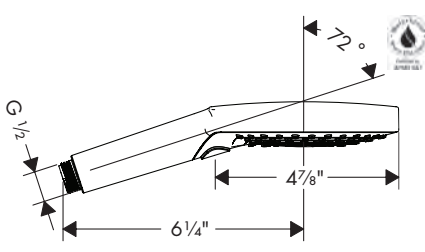

Raindance E Extension Pipe for Ceiling Mount

- Length: 100 mm (4")
- Purpose of use: Also usable as an extension
- Brass
- Connection type: 1/2" NPT
- Ceiling connector, Includes adjustable installation nipple, Mounting Material, Assembly instructions

Finish	Part No.	List $
chrome	27393001	155
brushed bronze	27393141	205
brushed black	27393341	205
chrome	27393671	205
matte black	27393701	205
matte white	27393821	205
brushed nickel		

Handshowers

Raindance Select S Handshower 120 3-Jet PowderRain, 2.5 GPM

- Spray modes: PowderRain, Rain, Whirl
- Select button for comfortable alternation of spray modes
- Spray face finish: Easy cleanable plastic spray disc
- Flow: 2.5 GPM (9.5 L/Min)

chrome	26037001	197
brushed bronze	26037141	262
brushed black	26037341	262
chrome	26037671	262
matte black	26037701	262
matte white	26037821	262
brushed nickel	26037831	251
polished nickel		

EcoRight Version

Raindance Select S Handshower 120 3-Jet PowderRain, 1.75 GPM

chrome	26036001	197
brushed bronze	26036141	262
brushed black	26036341	262
chrome	26036671	262
matte black	26036701	262
matte white	26036821	262
brushed nickel	26036831	251
polished nickel		

Handshower Hose

Isiflex Handshower Hose Techniflex, 63"

- High-quality shower hose
- Pivot connector prevents hose from tangling
- No-kink hose
- Connection thread: G 1/2

chrome	28276003	71
brushed bronze	28276143	94
brushed black	28276343	94
chrome	28276673	94
matte black	28276703	94
matte white	28276823	94
brushed nickel		

Alternate Version

· Handshower Hose Techniflex, 80"

chrome	28274000	94
brushed nickel	28274820	125