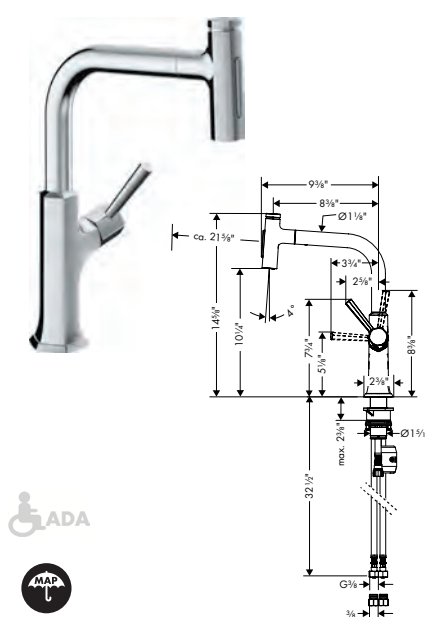

Locarno Select HighArc Kitchen Faucet, 2-Spray Pull-Out, 1.75 GPM

- Swivel range 150°
- Aerated spray, Needle spray
- Toggle spray diverter
- Select button Provides convenient start/stop of the water flow at the sprayhead
- MagFit magnetic sprayhead docking
- Deck mounted
- Flow: 1.75 GPM (6.6 L/Min)
- Ceramic cartridge
- Integrated double backflow prevention
- 1 3/8" Mounting hole required

chrome	04855000	855
brushed gold optic	04855250	1,129
matte black	04855670	1,129
steel optic	04855800	1,129
polished nickel	04855830	1,087

Alternate Version

- **Locarno Select HighArc Kitchen Faucet, 2-Spray Pull-Out with sBox, 1.75 GPM**

chrome	04828000	944
brushed gold optic	04828250	1,247
matte black	04828670	1,247
steel optic	04828800	1,247
polished nickel	04828830	1,198