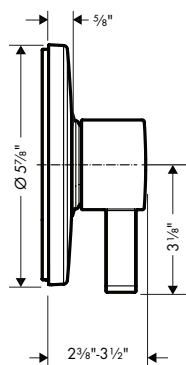

Ecostat S Pressure Balance Trim

- Temperature and on/off control for 1 outlet
- Flow: 5.44 GPM (20.6 L/Min)
- Integrated bypass for use with diverter tub spouts

chrome	15739001	262
brushed bronze	15739141	345
brushed black	15739341	345
chrome		
matte black	15739671	345
matte white	15739701	345
brushed nickel	15739821	345

1. **Required Parts**
2. **iBox universal** Rough, with Service Stops, 3/4"

01850181 198