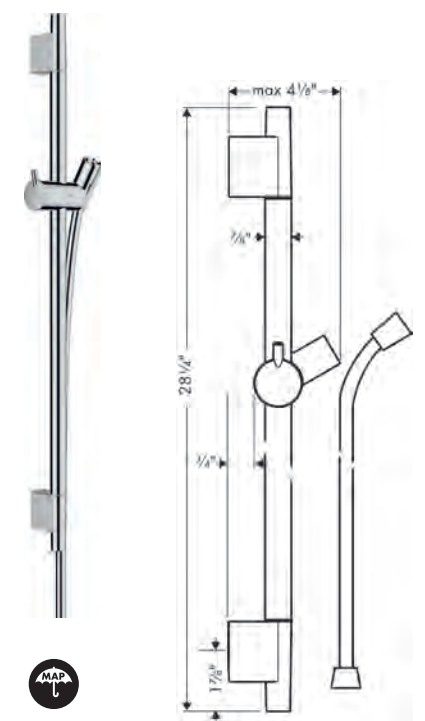

Unica Wallbar S, 24"	chrome	28632000	229
	brushed nickel	28632820	302
· Consists of: Wallbar, Handshower hose, Slider · Profile stand pipe: Round · Angle-adjustable holder pivots left and right, slides easily and locks in place			
Includes			
· Handshower Hose Techniflex, 63" (# 28276xxx)			
Alternate Version			
· Unica Wallbar S, 36"	chrome	28631000	260
	brushed nickel	28631820	342
Optional Parts			
· Casetta Soap Dish Puro · Casetta Soap Dishes	chrome	28679000	74
	clear	28675000	120

hansgrohe Bathroom **Talis S**