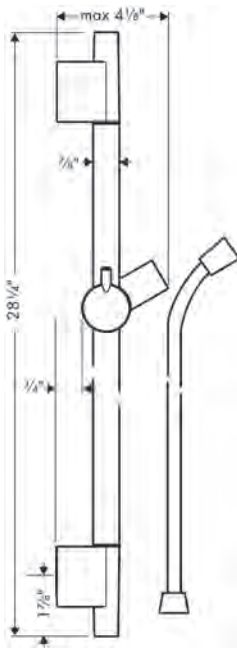

Wallbars

Unica Wallbar S, 24"

- Consists of: Wallbar, Handshower hose, Slider
- Profile stand pipe: Round
- Angle-adjustable holder pivots left and right, slides easily and locks in place

Includes

- Handshower Hose Techniflex, 63" (# 28276xxx)

Alternate Version

- **Unica Wallbar S, 36"**

Optional Parts

- **Casetta** Soap Dish Puro
- **Casetta** Soap Dishes

Finish	Part No.	List $
chrome	28632000	229
brushed nickel	28632820	302
chrome	28631000	260
brushed nickel	28631820	342
chrome	28679000	74
clear	28675000	120