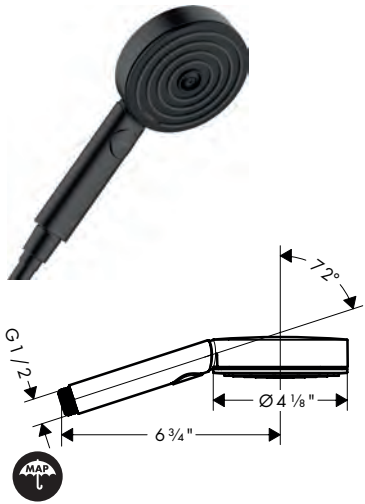

Recommended Handshowers

Pulsify Select S Handshower
105 3-Jet, 2.5 GPM

- Spray modes: PowderRain, IntenseRain, Pulsating Massage
- Select button for comfortable alternation of spray modes
- Spray face finish: Graphite
- Flow: 2.5 GPM (9.5 L/Min)

Finish	Part No.	List $
chrome	24111001	90
matte black	24111671	118
brushed nickel	24111821	118

EcoRight Version

- **Pulsify Select S Handshower 105 3-Jet** Relaxation 1.75 GPM

chrome	24112001	90
matte black	24112671	118
brushed nickel	24112821	118