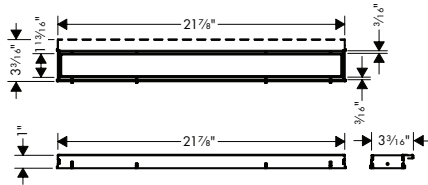

RainDrain Match 23 5/8" Linear Drains

RainDrain Match Trim 23 5/8" with Height Adjustable Frame

- Consists of: Design trim, Height adjustable frame, Wall installation flange
- Grate fileable on the rear
- Easy to clean surface
- Easy adjustment to tile thickness with height adjustable frame (1/4" - 3/4")
- Up to 60 l/min drainage capacity
- Where to use: New construction, Renovation
- Tile thickness: Up to 18 mm (3/4")
- Suitable for any type of tile
- Grate removal tool allows easy removal of the trim
- Mounting type: Wall-mounted, Free in the floor
- Wall mounting possible
- Tile inlay depth: 12 mm (1/2")
- Grate material: Stainless Steel 304 (1.4301)
- Suitable for primary and secondary drainage
- Frame width: 62 mm (2 1/2")

Finish	Part No.	List $
chrome	56036001	558
matte black	56036671	581
brushed stainless steel	56036801	440

Required Parts

· RainDrain Rough 2" outlet 23 5/8" (600mm)	56010181	450

RainDrain Match Boardwalk Trim 23 5/8" with Height Adjustable Frame

- Consists of: Design trim, Height adjustable frame, Wall installation flange
- Easy to clean surface
- Easy adjustment to tile thickness with height adjustable frame (1/4" - 3/4")
- Up to 60 l/min drainage capacity
- Where to use: New construction, Renovation
- Tile thickness: Up to 18 mm (3/4")
- Suitable for any type of tile
- Grate removal tool allows easy removal of the trim
- Mounting type: Wall-mounted, Free in the floor
- Wall mounting possible
- Tile inlay depth: 12 mm (1/2")
- Grate material: Stainless Steel 304 (1.4301)
- Suitable for primary and secondary drainage
- Frame width: 62 mm (2 1/2")

brushed stainless steel	56115801	725