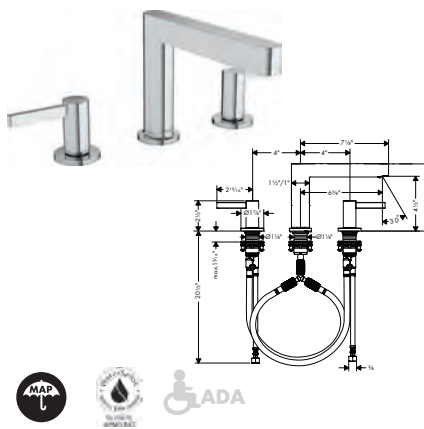

Finoris Widespread Faucet 110 with Pop-Up Drain, 1.2 GPM

- Consists of: Widespread faucet, Pop-up assembly
- Spray modes: Laminar spray
- Flow: 1.2 GPM (4.5 L/Min)
- 90° ceramic valves
- Includes pop-up drain
- Material waste set: Metal

chrome	76033001	660
matte black	76033671	872
matte white	76033701	872
brushed nickel	76033821	872