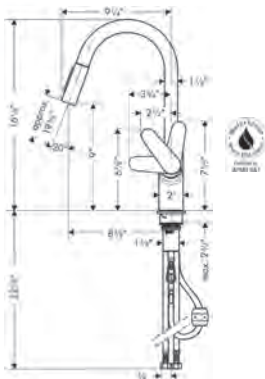

Focus®

Focus HighArc Kitchen Faucet, 2-Spray Pull-Down, 1.75 GPM

- Swivel range 150°
- Laminar spray, Needle spray
- Toggle spray diverter
- MagFit magnetic sprayhead docking
- Deck mounted
- Flow: 1.75 GPM (6.6 L/Min)
- Ceramic cartridge
- 3/8" connections
- Integrated double backflow prevention
- Extension length Up to 19 5/8" (50cm)

Alternate Version

- **Focus HighArc Kitchen Faucet, 2-Spray Pull-Down, 1.5 GPM**

Finish	Part No.	List $
chrome	04505000	613
brushed gold optic*	04505250	809
brushed black	04505340	837
chrome*		
matte black*	04505670	809
steel optic	04505800	809
polished nickel*	04505830	804