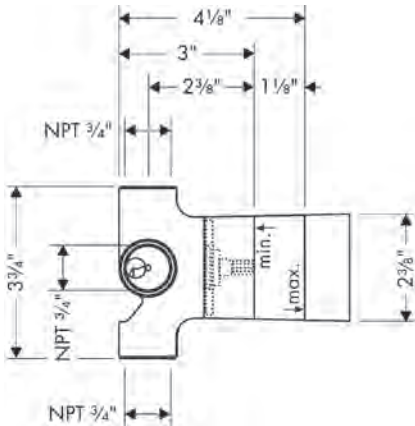

Alternate Version

- Rough, Quattro Green 3-Way Diverter (no shared function), 3/4"

15936181	321