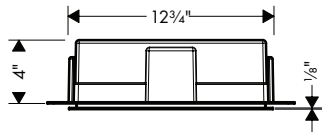

XtraStoris Individual Wall niche Matte White with design frame 12"x 12"x 4"

- Consists of: Wall niche with design frame, Sealing set
- Body color: Matte White
- Installation depth: 100 mm (4")
- Where to use: New construction, Renovation
- Easy to clean surface
- Suitable for use in wet areas
- Wall type: Solid wall construction, Drywall construction
- Material sealing set: Polystyrene (PS)
- Material wall niche: Stainless Steel 304 (1.4301)
- With 2 mm thick design frame
- Dimensions wall niche: 11 7/8" x 11 7/8" x 4" (HxWxD)
- Required dimensions for sealing set: 12 3/8" x 12 3/4" x 4" (HxWxD)

Finish	Part No.	List $
brushed bronze	56099140	950
brushed black	56099340	950
chrome		
matte black	56099670	950
matte white	56099700	950
brushed stainless steel	56099800	950
polished gold optic	56099990	950

Alternate Version

- **XtraStoris Individual Wall niche Matte White with design frame 12"x 6"x 4"**

brushed bronze	56096140	850
brushed black	56096340	850
chrome		
matte black	56096670	850
matte white	56096700	850
brushed stainless steel	56096800	850
polished gold optic	56096990	850