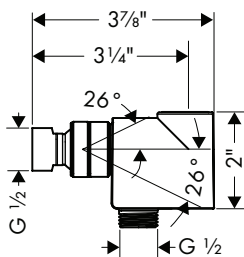

Wallbars

Unica Wallbar Classic, 24"

- Consists of: Wallbar, Handshower hose, Slider
- Angle-adjustable holder pivots left and right, slides easily and locks in place

Includes

- Handshower Hose Techniflex, 63" (#28276xxx)

Finish	Part No.	List $
chrome	27617000	328
matte black	27617670	432
brushed nickel	27617820	432
polished nickel	27617830	417

Handshower Holders

Handshower Holder Classic

- Wall-mounted
- For shower hoses with conical nut on both sides

chrome	28324000	55
matte black	28324670	71
brushed nickel	28324820	71
polished nickel	28324830	69

Showerarm Mount for Handshower

- For all 1/2" hoses
- For shower hoses with conical nut on both sides

chrome	04580000	48
matte black	04580670	63
brushed nickel	04580820	63
polished nickel	04580830	60