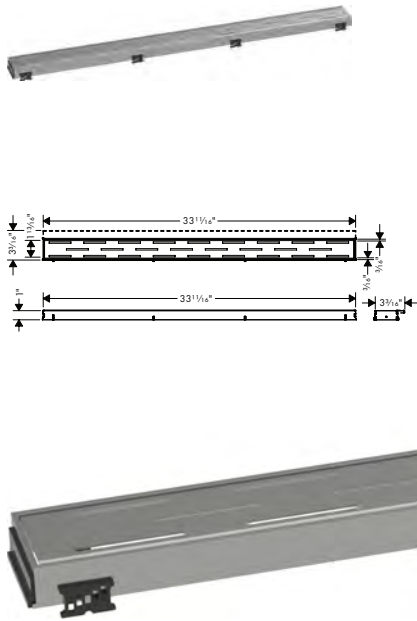

Finish   **Part No.**   **List $**

RainDrain Match Classic Trim
35 1/2" with Height Adjustable
Frame

brushed stainless
steel

56122801

372

- Consists of: Design trim, Height adjustable frame, Wall installation flange
- Easy to clean surface
- Easy adjustment to tile thickness with height adjustable frame (1/4" - 3/4")
- Up to 60 l/min drainage capacity
- Where to use: New construction, Renovation
- Tile thickness: Up to 18 mm (3/4")
- Suitable for any type of tile
- Grate removal tool allows easy removal of the trim
- Mounting type: Wall-mounted, Free in the floor
- Wall mounting possible
- Tile inlay depth: 12 mm (1/2")
- Grate material: Stainless Steel 304 (1.4301)
- Suitable for primary and secondary drainage
- Frame width: 62 mm (2 1/2")

Required Parts

- **RainDrain Rough 2" outlet 35 1/2" (900mm)**

56013181

495