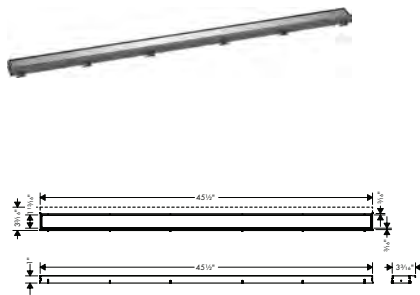

RainDrain Match 47 1/4" Linear Drains

RainDrain Match Trim 47 1/4" with Height Adjustable Frame

- Consists of: Design trim, Height adjustable frame, Wall installation flange
- Easy to clean surface
- Easy adjustment to tile thickness with height adjustable frame (1/4" - 3/4")
- Up to 60 l/min drainage capacity
- Where to use: New construction, Renovation
- Tile thickness: Up to 18 mm (3/4")
- Suitable for any type of tile
- Grate removal tool allows easy removal of the trim
- Mounting type: Wall-mounted, Free in the floor
- Wall mounting possible
- Tile inlay depth: 12 mm (1/2")
- Grate material: Stainless Steel 304 (1.4301)
- Suitable for primary and secondary drainage
- Frame width: 62 mm (2 1/2")

Finish	Part No.	List $
chrome	56042001	711
matte black	56042671	739
brushed stainless steel	56042801	560

Required Parts

· RainDrain Rough 2" outlet 47 1/4"	56015181	540