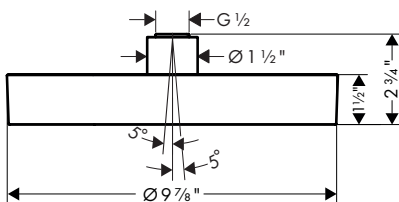

Optional Parts

· Raindance E Extension Pipe for Ceiling Mount	chrome	27393001	155
	matte black	27393671	205
	matte white	27393701	205
	brushed nickel	27393821	205