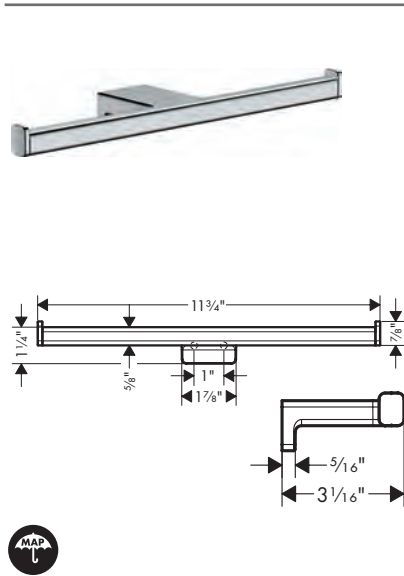

AddStoris Toilet Paper Holder

- Wall-mounted
- Metal
- With mounting material
- Concealed fastening
- Diameter of drilled hole: 6 mm (1/4")
- Holds 2 rolls

Finish	Part No.	List $
chrome	41748000	68
brushed bronze	41748140	90
brushed black	41748340	90
chrome		
matte black	41748670	90
matte white	41748700	90
brushed nickel*	41748820	90

Brushed Nickel Available Spring 2023
All Other Finishes Available Now