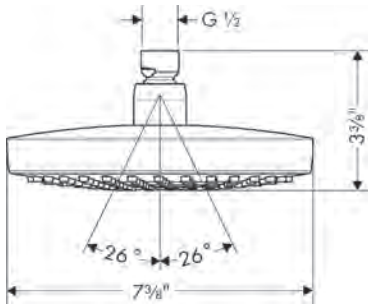

Croma® Select® Showerheads

Croma Select S Showerhead
180 2-Jet, 2.5 GPM

- Shower head size: 180 mm (7 1/8")
- Spray modes: Rain, IntenseRain
- Select button for comfortable alternation of spray modes
- 147 no-clog spray channels
- Spray face finish: Fully-finished matching spray face
- Flow: 2.5 GPM (9.5 L/Min)
- Spray face removable for cleaning

Finish	Part No.	List $
chrome	04825000	362
brushed bronze	04825140	478
brushed gold optic	04825250	478
brushed black	04825340	478
chrome		
matte black	04825670	478
matte white	04825700	478
brushed nickel	04825820	478
polished nickel	04825830	459

EcoRight Version

- **Croma Select S Showerhead** 180 2-Jet, 1.8 GPM

chrome	04388000	350
brushed bronze	04388140	462
brushed gold optic	04388250	462
brushed black	04388340	462
chrome		
white/chrome	04388400	350
matte black	04388670	462
matte white	04388700	462
brushed nickel	04388820	462
polished nickel	04388830	444

- **Croma Select S Showerhead** 180 2-Jet, 1.5 GPM

chrome	26549001	362
brushed nickel	26549821	478