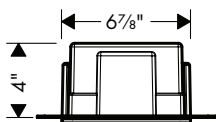

Alternate Version

- **XtraStoris Rock** Wall niche with tileable door 12"x 12"x 4"

matte black	56085670	897
matte white	56085700	897
brushed stainless steel	56085800	897

- **XtraStoris Rock** Wall niche with tileable door 12"x 6"x 5 1/2"

matte black	56088670	795
matte white	56088700	795
brushed stainless steel	56088800	795

- **XtraStoris Rock** Wall niche with tileable door 12"x 12"x 5 1/2"

matte black	56091670	907
matte white	56091700	907
brushed stainless steel	56091800	907