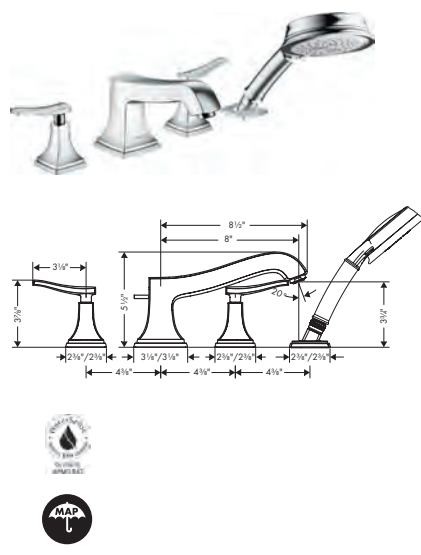

Metropol Classic 4-Hole Roman Tub Set Trim with Lever Handles and 1.8 GPM Handshower

Finish	Part No.	List $
chrome	31441001	1,098
brushed bronze	31441141	1,449
matte black	31441671	1,449
brushed nickel	31441821	1,449
polished nickel	31441831	1,395

- Flow: 5.34 GPM (20.2 L/Min)
- 90° ceramic valves
- Integrated double backflow prevention

Includes
· **Croma 100 Classic** Handshower 3-Jet, 1.8 GPM (# 04753xxx)

Required Parts
· Rough, 4-Hole Roman Tub Set 06646000 508