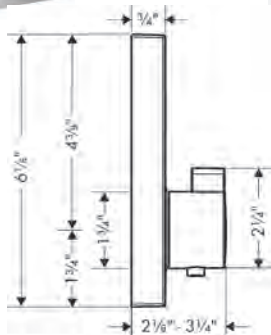

Recommended Shower Trims

ShowerSelect Thermostatic Trim for 1 Function, Square

Finish	Part No.	List $
chrome	15762001	793
matte black	15762671	1,047
brushed nickel	15762821	1,047

- Select push-button on/off control for 1 outlet
- Flow: 7.0 GPM (26.5 L/Min)
- Thermostatic cartridge, Start/stop cartridge
- Anti-scald 100° safety stop
- Optimized for water-efficient shower products
- Thermostat is delivered with On/Off button

Required Parts

- **iBox universal** Rough, with Service Stops, 3/4" 01850181 198