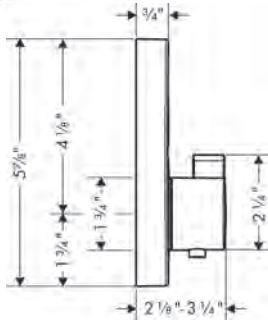

ShowerSelect® Trims

ShowerSelect S Thermostatic Trim for 1 Function, Round

Finish

Part No.

List $

chrome
brushed nickel

15744001
15744821

793
1,047

- Select push-button on/off control for 1 outlet
- Flow: 7.0 GPM (26.5 L/Min)
- Thermostatic cartridge, Start/stop cartridge
- Anti-scald 100° safety stop
- Optimized for water-efficient shower products
- Thermostat is delivered with On/Off button

Required Parts

- **iBox universal** Rough, with Service Stops, 3/4"

01850181

198