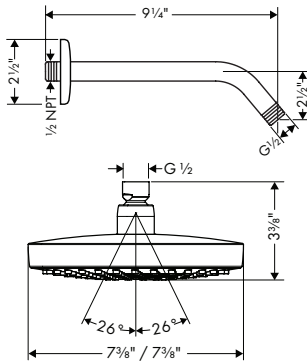

Finish

Part No.

List $

Croma Select E Pressure
Balance Shower Set with Rough,
2.0 GPM

chrome
brushed nickel

04911000
04911820

735
970

- Consists of: Showerhead, Showerarm, Pressure balance trim, Rough
- Shower head size: 187 x 187 mm
- Spray modes: Rain, IntenseRain
- Spray type alternation: Select button for comfortable alternation of spray modes
- Ball-joint: Showerhead angle adjustable
- Flow: 2.0 GPM (7.6 L/Min)
- Use of outlets: Temperature and on/off control for 1 outlet

Includes

- Showerarm Standard 9" (# 04186xxx)
- **Ecostat E** Pressure Balance Trim (# 15718xxx)
- **iBox universal** Rough, with Service Stops, 3/4" (# 01850181)