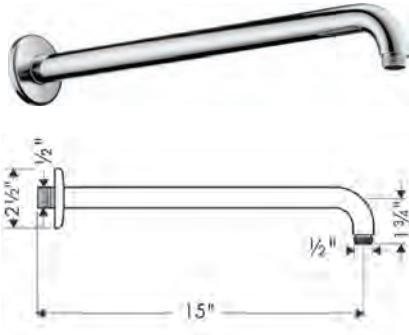

Showerarms

Showerarm Raindance 15"

- Length: 389 mm (15")
- Brass
- Version: 90° angle
- Connection type: 1/2" NPT
- Showerarm, Escutcheon, Assembly instructions

Finish	Part No.	List $
chrome	27413001	227
brushed bronze	27413141	300
polished black	27413331	288
chrome		
brushed black	27413341	300
chrome		
matte black	27413671	300
matte white	27413701	300
brushed nickel	27413821	300
polished nickel	27413831	288
rubbed bronze	27413921	300
polished gold optic	27413991	288