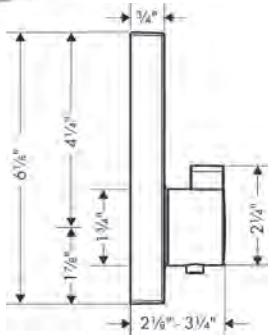

ShowerSelect Thermostatic Trim for 2 Functions, Square

- Select push-button on/off control for 2 outlets
- Outlets may be operated simultaneously
- Flow: 8.0 GPM (30.3 L/Min) / 2.0 GPM (7.6 L/Min)
- Thermostatic cartridge, Start/stop cartridge
- Anti-scald 100° safety stop
- Optimized for water-efficient shower products
- Trim comes with Select buttons: handshower and Rain
- Optional accessory to limit total flow to 2.0 GPM @ 80 psi where required

chrome	15763001	833
brushed bronze	15763141	1,099
brushed black	15763341	1,099
chrome		
matte black	15763671	1,099
matte white	15763701	1,099
brushed nickel	15763821	1,099

Required Parts

· iBox universal Rough, with Service Stops, 3/4"	01850181	198