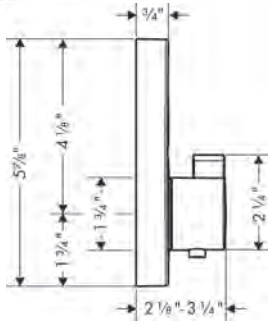

ShowerSelect® Trims

ShowerSelect S Thermostatic Trim for 1 Function, Round

Finish

Part No.

List $

chrome
brushed nickel

15744001
15744821

793
1,047

- Select push-button on/off control for 1 outlet
- Flow: 7.0 GPM (26.5 L/Min)
- Thermostatic cartridge, Start/stop cartridge
- Anti-scald 100° safety stop
- Optimized for water-efficient shower products
- Thermostat is delivered with On/Off button

Required Parts

- **iBox universal** Rough, with Service Stops, 3/4"

01850181

198