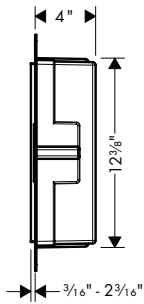

XtraStoris Minimalistic Wall niche frameless 12"x 12"x 4"

- Consists of: Wall niche frameless, Sealing set
- Installation depth: 100 mm (4")
- Where to use: New construction, Renovation
- Variable installation depth
- Easy to clean surface
- Installable flush with the wall or as a design element sticking out (up to 55 mm)
- Frameless design
- Suitable for use in wet areas
- Easy adjustment to tile thickness
- Wall type: Drywall construction, Solid wall construction
- Material sealing set: Polystyrene (PS)
- Material wall niche: Stainless Steel 304 (1.4301)
- Dimensions wall niche: 11 7/8" x 11 7/8" x 4" (HxWxD)
- Required dimensions for sealing set: 12 3/8" x 12 3/4" x 4" (HxWxD)

Finish	Part No.	List $
matte black	56073670	753
matte white	56073700	753
brushed stainless steel	56073800	753

Alternate Version

· XtraStoris Minimalistic Wall niche frameless 12"x 6"x 4"	matte black	56070670	650
	matte white	56070700	650
	brushed stainless steel	56070800	650
· XtraStoris Minimalistic Wall niche frameless 12"x 6"x 5 1/2"	matte black	56076670	680
	matte white	56076700	680
	brushed stainless steel	56076800	680
· XtraStoris Minimalistic Wall niche frameless 12"x 12"x 5 1/2"	matte black	56079670	788
	matte white	56079700	788
	brushed stainless steel	56079800	788