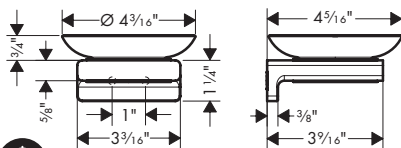

AddStoris Soap Dish

- Wall-mounted
- Material recess: Matt glass
- Metal holder
- With mounting material
- Concealed fastening
- Diameter of drilled hole: 6 mm (1/4")

chrome	41746000	83
matte black	41746670	109
brushed nickel	41746820	109

Brushed Nickel Available Spring 2023
All Other Finishes Available Now