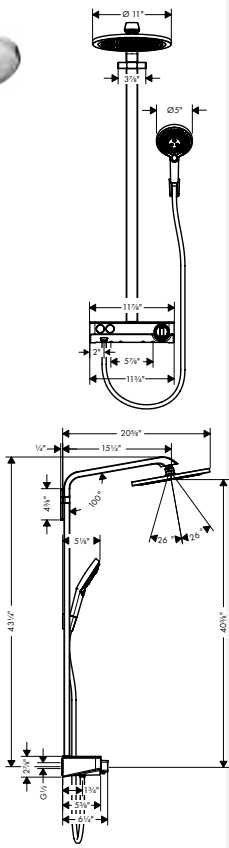

Croma® S Showerpipes

Finish

Part No.

List $

Croma S Showerpipe 280 with Select Shower Controls, 1.75 GPM

chrome

26548001

2,446

- Consists of: Showerhead, Handshower, Thermostatic shower mixer, Handshower hose, Handshower holder
- Spray type overhead shower: Rain
- Shelf top surface made of safety glass
- Flow: 1.75 GPM (6.6 L/Min)
- Thermostat prevents the housing from heating up, making showering even safer
- Anti-scald 100° safety stop
- Select push-button for on/off control
- Exposed installation
- Thermostatic cartridge
- Intrinsically safe against backflow
- Installation: Wall-mounted

Includes

- **Croma** Showerhead 280 1-Jet, 1.75 GPM (#26217xxx)
- **Raindance Select S** Handshower 120 3-Jet PowderRain, 1.75 GPM (#26036xxx)
- Handshower Hose Techniflex, 63" (#28276xxx)
- Handshower Holder S (#28331xxx)

Required Parts

- Showerpipe Basic Set

16181181

87

Showerpipe Basic Set

Showerpipe Basic Set

16181181

87