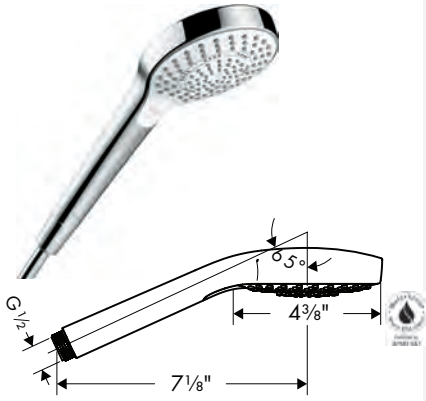

Handshowers

Cromo Select S Handshower
110 3-Jet, 2.5 GPM

- Spray modes: SoftRain, IntenseRain, Pulsating Massage
- 121 no-clog spray channels
- Select button for comfortable alternation of spray modes
- Spray face finish: Easy cleanable plastic spray disc
- Flow: 2.5 GPM (9.5 L/Min)

Finish	Part No.	List $
white/chrome	04947400	152
brushed nickel	04947820	200

EcoRight Version

- **Cromo Select S Handshower** 110 3-Jet, 1.75 GPM

white/chrome	04724400	152
brushed nickel	04724820	200