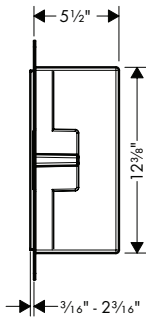

XtraStoris Minimalistic Wall niche frameless 12"x 12"x 5 1/2"

- Consists of: Wall niche frameless, Sealing set
- Installation depth: 140 mm (5 1/2")
- Where to use: New construction, Renovation
- Variable installation depth
- Easy to clean surface
- Installable flush with the wall or as a design element sticking out (up to 2 1/8")
- Frameless design
- Suitable for use in wet areas
- Easy adjustment to tile thickness
- Wall type: Solid wall construction, Drywall construction
- Material sealing set: Polystyrene (PS)
- Material wall niche: Stainless Steel 304 (1.4301)
- Dimensions wall niche: 11 7/8" x 11 7/8" x 5 1/2" (HxWxD)
- Required dimensions for sealing set: 12 3/8" x 12 3/4" x 5 1/2" (HxWxD)

Finish	Part No.	List $
matte black	56079670	788
matte white	56079700	788
brushed stainless steel	56079800	788

Alternate Version

· XtraStoris Minimalistic Wall niche frameless 12"x 6"x 4"	matte black	56070670	650
	matte white	56070700	650
	brushed stainless steel	56070800	650
· XtraStoris Minimalistic Wall niche frameless 12"x 12"x 4"	matte black	56073670	753
	matte white	56073700	753
	brushed stainless steel	56073800	753
· XtraStoris Minimalistic Wall niche frameless 12"x 6"x 5 1/2"	matte black	56076670	680
	matte white	56076700	680
	brushed stainless steel	56076800	680