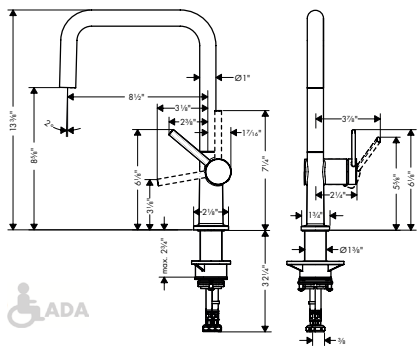

Talis N Kitchen Faucet, U-Style 1-Spray, 1.75 GPM

- Swivel range Adjustable in 4 steps 60°, 110°, 150° or 360°
- Aerated spray
- Deck mounted
- Flow: 1.75 GPM (6.6 L/Min)
- Ceramic cartridge
- 3/8" connections
- 1 3/8" Mounting hole required
- Single lever kitchen mixer, Connection hoses, Fastening set, Assembly instructions

Finish	Part No.	List $
chrome	72806001	485
brushed gold optic	72806251	639
brushed black	72806341	581
chrome*		
matte black	72806671	639
steel optic	72806801	639
polished nickel	72806831	615

EcoRight Version

- Talis N Kitchen Faucet, U-Style 1-Spray, 1.5 GPM

chrome	72858001	485
matte black	72858671	639
steel optic	72858801	639