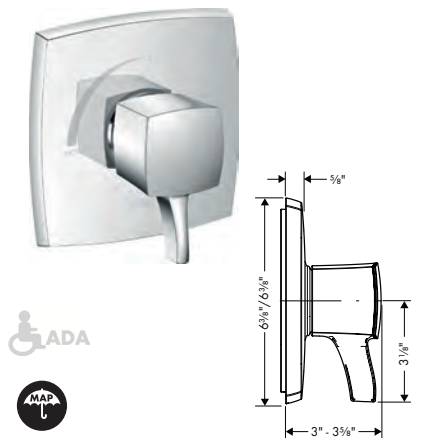

Ecostat Classic Pressure Balance Trim, Square

Finish	Part No.	List $
chrome	15769001	262
brushed nickel	15769821	345
polished nickel	15769831	336
rubbed bronze	15769921	345

- Temperature and on/off control for 1 outlet
- Flow: 5.44 GPM (20.6 L/Min)
- Integrated bypass for use with diverter tub spouts

Required Parts

· iBox universal Rough, with Service Stops, 3/4"	01850181	198