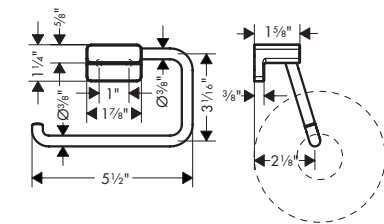

AddStoris Toilet Paper Holder without Cover

chrome	41771000	75
brushed bronze	41771140	99
matte black	41771670	99
brushed nickel	41771820	99

- Wall-mounted
- Metal
- With mounting material
- Concealed fastening
- Diameter of drilled hole: 6 mm (1/4")