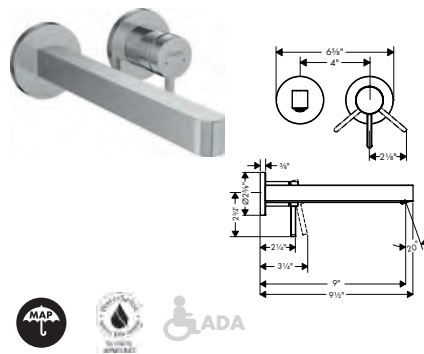

Finoris Wall-Mounted Single-Handle Faucet Trim, 1.2 GPM

- Spray modes: Aerated spray
- Flow: 1.2 GPM (4.5 L/Min)
- Ceramic cartridge
- Does not include: Basic set

Required Parts

- Rough, Wall-Mounted Single-Handle Faucet

chrome	76050001	682
matte black	76050671	901
matte white	76050701	901
brushed nickel	76050821	901