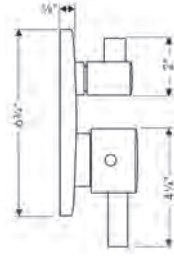

Ecostat® S Trims

Ecostat Thermostatic Trim S with Volume Control

Finish	Part No.	List $
chrome	04230000	745
brushed nickel	04230820	983

- Volume control for 1 outlet
- Flow: 6.0 GPM (22.7 L/Min)
- Thermostatic cartridge, Ceramic cartridge
- Anti-scald 100° safety stop
- Optimized for water-efficient shower products

Required Parts

· iBox universal Rough, with Service Stops, 3/4"	01850181	198