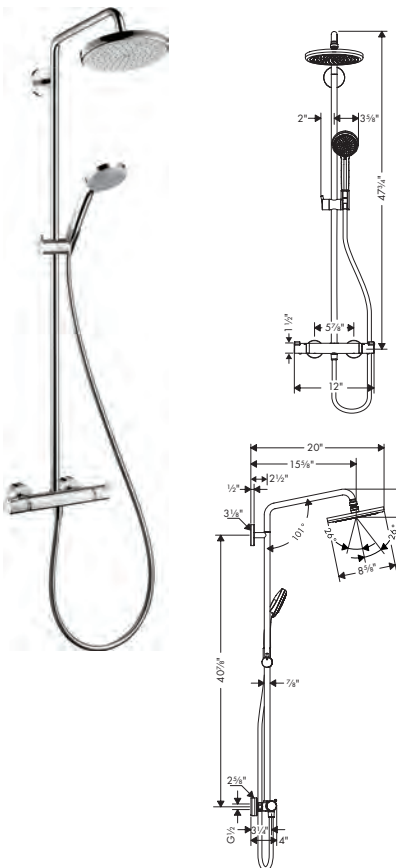

Croma Showerpipe 220 1-Jet, 2.5 GPM

chrome   27185001   1,253
brushed nickel   27185821   1,655

- Consists of: Showerhead, Handshower, Thermostatic shower mixer, Handshower hose, Slider
- Spray type overhead shower: RainAir
- Spray modes hand shower: Pulsating Massage, Full, Intense Turbo
- Flow: 2.5 GPM (9.5 L/Min)
- Rising pipe can be shortened in height
- Height-adjustable hand shower holder
- Shower arm swivels left and right
- Anti-scald 100° safety stop
- Integrated volume control/diverter for 2 functions
- Outlets may not be operated simultaneously
- Exposed installation
- Thermostatic cartridge

Includes

- **Croma Showerhead 220 1-Jet, 2.5 GPM** (# 26465xxx)
- **Croma 100 Handshower E 3-Jet, 2.5 GPM** (# 04073xxx)
- Handshower Hose Techniflex, 63" (# 28276xxx)

Required Parts

- Showerpipe Basic Set   16181181   87