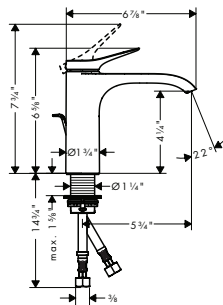

Vivenis Single-Hole Faucet 110 with Pop-Up Drain, 1.2 GPM

- Consists of: Single-handle faucet, Pop-up assembly
- Spray modes: WaterfallStream
- Flow: 1.2 GPM (4.5 L/Min)
- Ceramic cartridge
- Includes pop-up drain
- Material waste set: Metal

- chrome
- matte black
- matte white
- brushed nickel

75020001	455
75020671	601
75020701	601
75020821	601