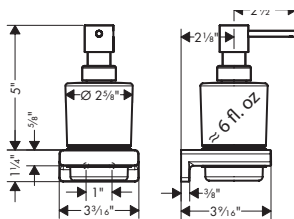

AddStoris Liquid Soap Dispenser

- Material container: Matt glass
- Type of soap: Liquid soap
- 6.76 oz capacity
- With mounting material
- Concealed fastening

chrome	41745000	94
brushed bronze	41745140	123
brushed black	41745340	123
chrome		
matte black	41745670	123
matte white	41745700	123
brushed nickel	41745820	123

Brushed Nickel Available Spring 2023
All Other Finishes Available Now