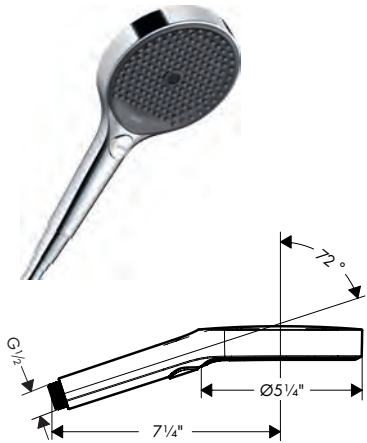

Rainfinity™

Rainfinity Handshower 130 3-Jet, 2.5 GPM

- Spray modes: PowderRain, Intense PowderRain, MonoRain
- Select button for comfortable alternation of spray modes
- Spray face finish: Easy cleanable aluminium spray disc, Graphite
- Flow: 2.5 GPM (9.5 L/Min)

Finish	Part No.	List $
chrome	26864001	224
matte black	26864671	296
matte white	26864701	296
brushed nickel	26864821	296

EcoRight Version

- **Rainfinity Handshower 130 3-Jet, 1.75 GPM**

chrome	26865001	224
matte black	26865671	296
matte white	26865701	296
brushed nickel	26865821	296

Rainfinity Baton Handshower 100 1-Jet, 2.5 GPM

- Spray modes: PowderRain
- Spray face finish: Easy cleanable aluminium spray disc, Graphite
- Flow: 2.5 GPM (9.5 L/Min)

chrome	26866001	182
matte black	26866671	240
matte white	26866701	240
brushed nickel	26866821	240