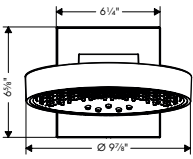

Rainfinity™ Shower System