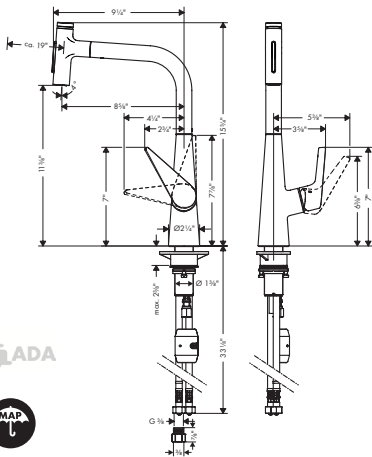

Alternate Version

- **Talis Select S HighArc Kitchen Faucet, 2-Spray Pull-Out with sBox, 1.75 GPM**

chrome	73867001	890
steel optic	73867801	1,176

Talis Select S Prep Kitchen Faucet, 2-Spray Pull-Out, 1.75 GPM

chrome	72824001	754
steel optic	72824801	996

- Swivel range 110° / 150°
- Laminar spray, Needle spray
- Toggle spray diverter
- Select button Provides convenient start/stop of the water flow at the sprayhead
- MagFit magnetic sprayhead docking
- Deck mounted
- Flow: 1.75 GPM (6.6 L/Min)
- Ceramic cartridge
- 3/8" hoses
- Integrated double backflow prevention
- Extension length Up to 19 5/8" (50cm)

Alternate Version

- **Talis Select S Prep Kitchen Faucet, 2-Spray Pull-Out with sBox, 1.75 GPM**

chrome	73868001	821
steel optic	73868801	1,084