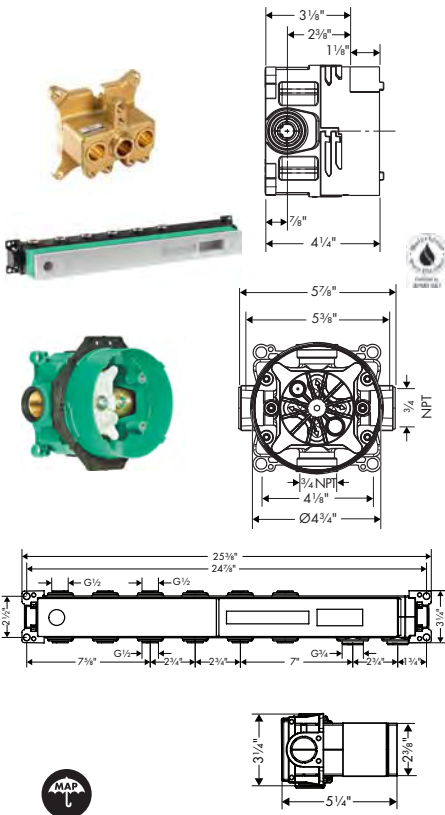

Rainfinity™ Shower System

Rainfinity Showerhead 250 3-Jet, 2.5 GPM with RainSelect Thermostatic Trim for 4 Functions

- Consists of: Showerhead, Thermostatic module
- Shower head size: 250 mm (9 7/8")
- Spray modes overhead shower: PowderRain, Intense PowderRain, RainStream
- Flow: 2.5 GPM (9.5 L/Min)
- Thermostat is delivered with buttons: handshower, PowderRain, Waterfall, Rain
- Description thermostat: RainSelect

Finish	Part No.	List $
matte white	04863700	3,510

EcoRight Version

Rainfinity Showerhead 250 3-Jet, 1.75 GPM with RainSelect Thermostatic Trim for 4 Functions

matte white	04864700	3,510

Required Parts

Rainfinity Rough Set, Showerhead 250 3-Jet with RainSelect Thermostatic Trim

04865180	1,106

Rainfinity Wall Outlet 500 with Handshower Holder and Shelf

matte white	26843701	693

Rainfinity Rough Set, Showerhead 250 3-Jet with RainSelect Thermostatic Trim

04865180	1,106

Required Parts (choose one)

Rainfinity Showerhead 250 3-Jet, 2.5 GPM with RainSelect Thermostatic Trim for 4 Functions

matte white	04863700	3,510

Rainfinity Showerhead 250 3-Jet, 1.75 GPM with RainSelect Thermostatic Trim for 4 Functions

matte white	04864700	3,510