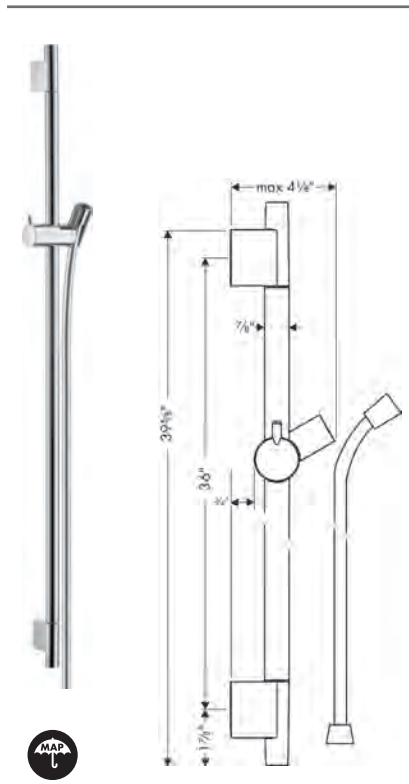

hansgrohe Showers

	Finish	Part No.	List \$
<b>Unica Wallbar S, 36"</b> · Consists of: Wallbar, Handshower hose, Slider · Profile stand pipe: Round · Angle-adjustable holder pivots left and right, slides easily and locks in place	chrome	28631000	260
	brushed bronze	28631140	342
	brushed black	28631340	342
	chrome		
	matte black	28631670	342
	matte white	28631700	342
	brushed nickel	28631820	342