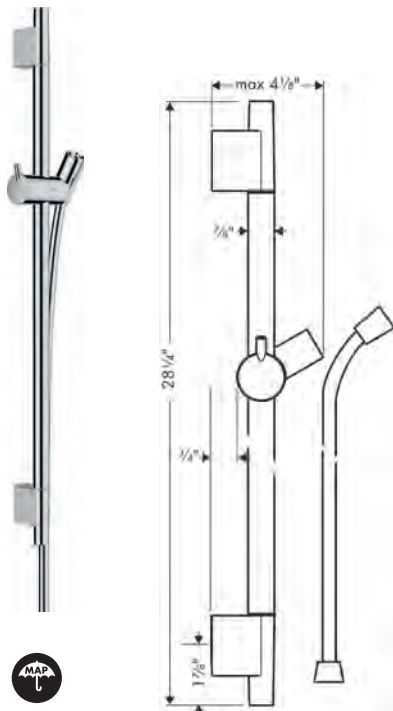

Wallbars

Unica Wallbar S, 24"

chrome	28632000	229
brushed nickel	28632820	302

- Consists of: Wallbar, Handshower hose, Slider
- Profile stand pipe: Round
- Angle-adjustable holder pivots left and right, slides easily and locks in place

Includes

· Handshower Hose Techniflex, 63"
(# 28276xxx)

Alternate Version

· **Unica Wallbar S, 36"**

chrome	28631000	260
brushed nickel	28631820	342

Optional Parts

· **Casetta** Soap Dish Puro
· **Casetta** Soap Dishes

chrome	28679000	74
clear	28675000	120