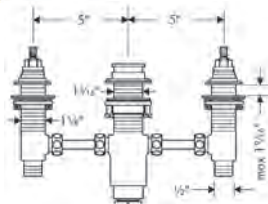

Rough, 3-Hole Roman Tub Set

- 1/2" NPT
- 90° ceramic valves

06607000	339