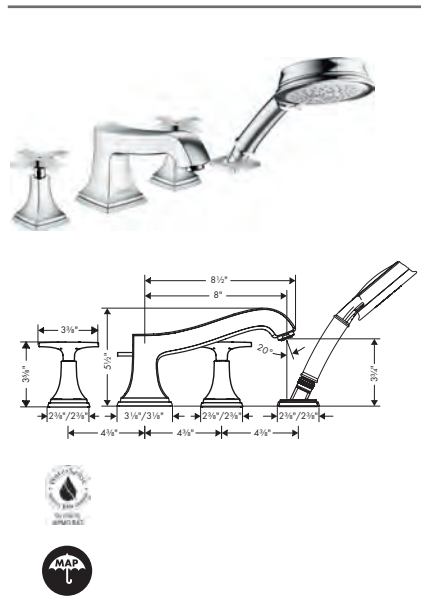

Metropol Classic 4-Hole Roman Tub Set Trim with Cross Handles and 1.8 GPM Handshower

Finish	Part No.	List $
chrome	31449001	1,098
brushed bronze	31449141	1,449
matte black	31449671	1,449
brushed nickel	31449821	1,449
polished nickel	31449831	1,395

- Flow: 5.34 GPM (20.2 L/Min)
- 90° ceramic valves
- Integrated double backflow prevention

Includes
· **Croma 100 Classic** Handshower 3-Jet, 1.8 GPM (# 04753xxx)

Required Parts
· Rough, 4-Hole Roman Tub Set 06646000 508