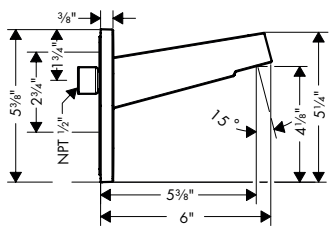

NEW

Pulsify Showerarm for Showerhead 260

- Plastic
- Connection type: 1/2" NPT
- Wall Outlet, Mounting Material, Assembly instructions

chrome	24149001	129
matte black	24149671	170
brushed nickel	24149821	170

Available Spring 2023