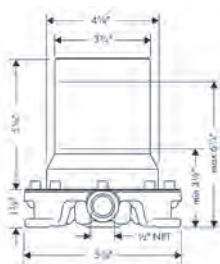

Rough, Freestanding Tub Filler

- 1/2" NPT
- Minimum mounting depth: 2 1/8"
- Maximum mounting depth: 133 mm (5 1/4")

10452181	887