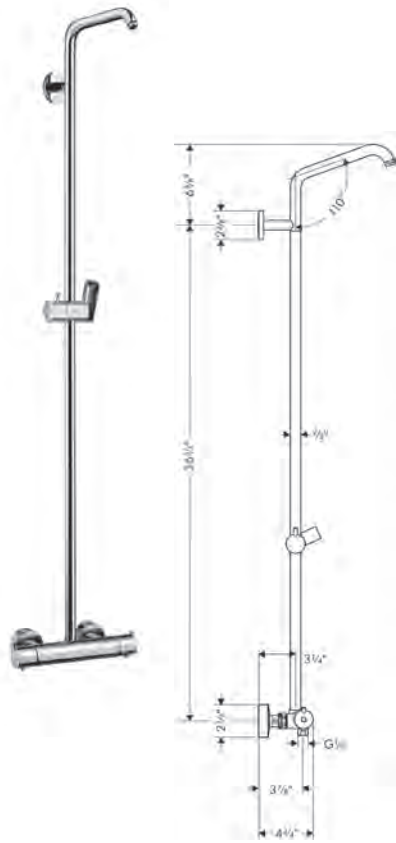

Croma® Showerpipes

Finish   **Part No.**   **List $**

Croma Showerpipe without Shower Components

chrome   04536000   959

- Outlets may not be operated simultaneously
- Anti-scald 100° safety stop
- Integrated volume control/diverter for 2 functions
- Exposed installation
- Height-adjustable hand shower holder
- Thermostatic cartridge
- Built-in service stops, Showerhead, handshower, and hose must be ordered separately

Required Parts

- Showerpipe Basic Set   16181181   71