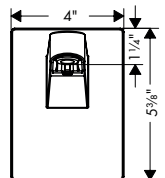

NEW

Pulsify Showerarm for Showerhead 260

- Plastic
- Connection type: 1/2" NPT
- Wall Outlet, Mounting Material, Assembly instructions

chrome	24149001	129
matte black	24149671	170
brushed nickel	24149821	170

Available Spring 2023