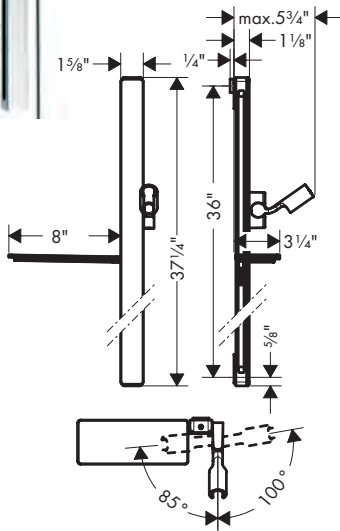

**Includes**

- Handshower Hose Techniflex, 63" (#28276xxx)

**Alternate Version**

- **Unica Wallbar Raindance E, 36"**

chrome

27640000

412

**Unica Wallbar Raindance E, 36"**