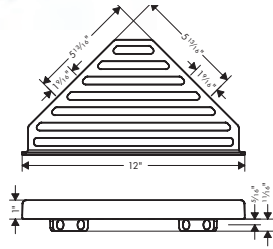

Recommended Accessories

AddStoris Corner Basket

- Wall-mounted
- Metal holder
- With mounting material
- Concealed fastening
- Diameter of drilled hole: 6 mm (1/4")
- May also be used as a shelf

Finish	Part No.	List $
chrome	41741000	83
matte black	41741670	109
brushed nickel	41741820	109

Brushed Nickel Available Spring 2023
All Other Finishes Available Now