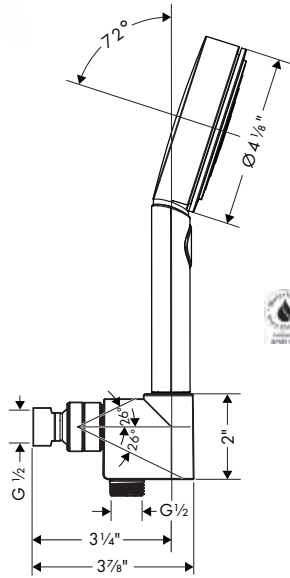

Handshower Sets

Pulsify Select S Handshower Set 105 3-Jet, 2.5 GPM

- Consists of: Handshower, Handshower holder, Handshower hose
- Integrated support function
- Spray modes: PowderRain, IntenseRain, Pulsating Massage
- Select button for comfortable alternation of spray modes
- Flow: 2.5 GPM (9.5 L/Min)
- Pivot connector prevents hose from tangling
- Rinseable sieve insert

Finish	Part No.	List $
chrome	04917000	194
matte black	04917670	257
brushed nickel	04917820	257

Includes

- Pulsify Select S Handshower 105 3-Jet, 2.5 GPM (# 24111xxx)
- Showerarm Mount for Handshower (# 04580xxx)
- Handshower Hose Techniflex, 63" (# 28276xxx)

EcoRight Version

Pulsify Select S Handshower Set 105 3-Jet, 1.75 GPM

chrome	04918000	194
matte black	04918670	257
brushed nickel	04918820	257