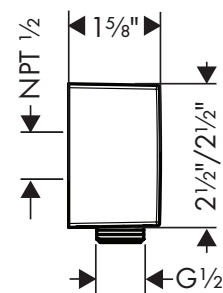

FixFit Wall Outlet Square with Check Valves

- For All 1/2" hoses
- Metal connection angle
- 1/2" NPT

chrome	26455001	118
matte black	26455671	156
matte white	26455701	156
brushed nickel	26455821	156