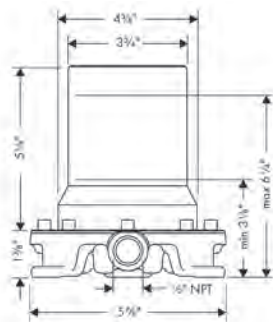

Rough, Freestanding Tub Filler

10452181

887

- 1/2" NPT
- Minimum mounting depth: 2 1/8"
- Maximum mounting depth: 133 mm (5 1/4")