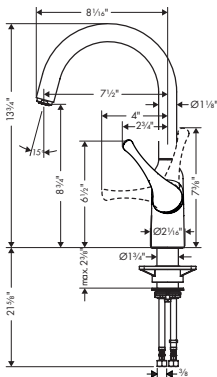

Allegro N Bar Faucet, 1.75 GPM

- Swivel range 360°
- Laminar spray
- Deck mounted
- Flow: 1.75 GPM (6.6 L/Min)
- Ceramic cartridge
- 3/8" hoses

chrome	71845001	470
brushed gold optic	71845251	621
brushed black	71845341	621
chrome		
matte black	71845671	621
steel optic	71845801	621