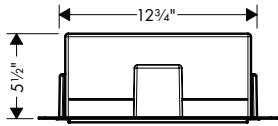

XtraStoris Minimalistic Wall niche frameless 12"x 12"x 5 1/2"

- Consists of: Wall niche frameless, Sealing set
- Installation depth: 140 mm (5 1/2")
- Where to use: New construction, Renovation
- Variable installation depth
- Easy to clean surface
- Installable flush with the wall or as a design element sticking out (up to 2 1/8")
- Frameless design
- Suitable for use in wet areas
- Easy adjustment to tile thickness
- Wall type: Solid wall construction, Drywall construction
- Material sealing set: Polystyrene (PS)
- Material wall niche: Stainless Steel 304 (1.4301)
- Dimensions wall niche: 11 7/8" x 11 7/8" x 5 1/2" (HxWxD)
- Required dimensions for sealing set: 12 3/8" x 12 3/4" x 5 1/2" (HxWxD)

Finish	Part No.	List $
matte black	56079670	788
matte white	56079700	788
brushed stainless steel	56079800	788

Alternate Version

· XtraStoris Minimalistic Wall niche frameless 12"x 6"x 4"	matte black	56070670	650
	matte white	56070700	650
	brushed stainless steel	56070800	650
· XtraStoris Minimalistic Wall niche frameless 12"x 12"x 4"	matte black	56073670	753
	matte white	56073700	753
	brushed stainless steel	56073800	753
· XtraStoris Minimalistic Wall niche frameless 12"x 6"x 5 1/2"	matte black	56076670	680
	matte white	56076700	680
	brushed stainless steel	56076800	680