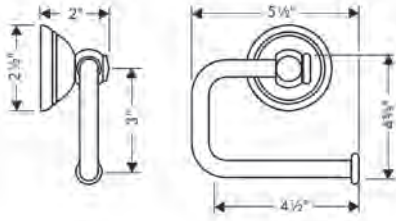

C Accessories Toilet Paper Holder

- Wall-mounted
- Brass
- Metal holder
- With mounting material
- Concealed fastening

Finish	Part No.	List $
chrome	06093000	149
brushed nickel	06093820	196
polished nickel	06093830	189