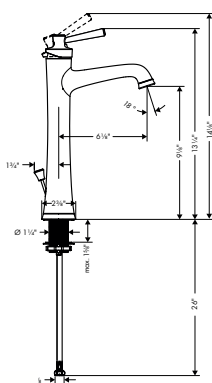

Joleena Single-Hole Faucet 230 with Pop-Up Drain, 1.2 GPM

- Spray modes: Aerated spray
- Flow: 1.2 GPM (4.5 L/Min)
- Ceramic cartridge
- Includes pop-up drain

Finish	Part No.	List $
chrome	04772000	446
matte black	04772670	588
brushed nickel	04772820	588
polished nickel	04772830	567