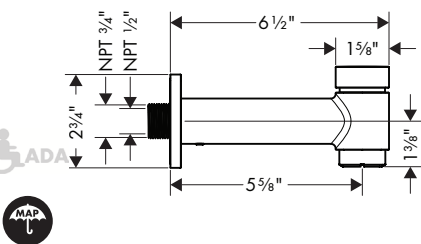

Talis S Tub Spout with Diverter

- Solid Brass
- Includes: 1/2" female and 3/4" male adaptor

chrome	72411001	234
brushed bronze	72411141	308
brushed black	72411341	308
chrome		
matte black	72411671	308
matte white	72411701	308
brushed nickel	72411821	308