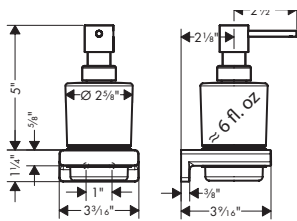

AddStoris Liquid Soap Dispenser

- Material container: Matt glass
- Type of soap: Liquid soap
- 6.76 oz capacity
- With mounting material
- Concealed fastening

chrome	41745000	94
matte black	41745670	123
brushed nickel	41745820	123

Brushed Nickel Available Spring 2023
All Other Finishes Available Now