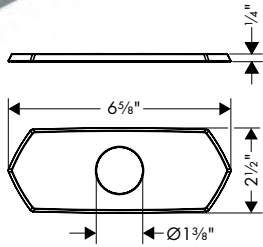

Accessories

Locarno Base Plate for Single-Hole Faucets

- Metal

Finish	Part No.	List $
chrome	04819000	45
brushed gold optic	04819250	60
matte black	04819670	60
brushed nickel	04819820	60
polished nickel	04819830	58