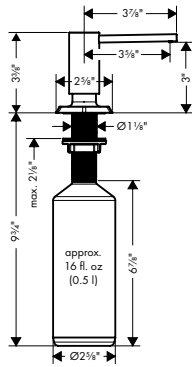

Locarno Soap Dispenser

- Type of soap: Liquid soap
- 16 oz capacity
- With mounting material

chrome	04857000	86
brushed gold optic	04857250	113
matte black	04857670	113
steel optic	04857800	113
polished nickel	04857830	109