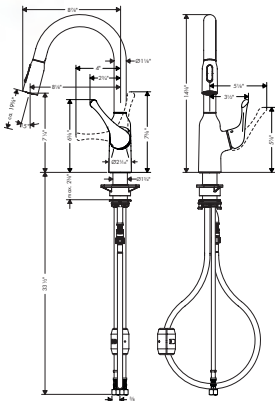

Allegro N Prep Kitchen Faucet, 2-Spray Pull-Down, 1.75 GPM

- Swivel range 360°
- Laminar spray, Needle spray
- Toggle spray diverter
- MagFit magnetic sprayhead docking
- Deck mounted
- Flow: 1.75 GPM (6.6 L/Min)
- Ceramic cartridge
- 3/8" hoses
- Integrated double backflow prevention
- Extension length Up to 19 3/8" (50cm)

chrome	71844001	589
brushed gold optic	71844251	778
brushed black	71844341	778
chrome		
matte black	71844671	778
steel optic	71844801	778