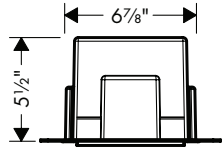

XtraStoris Rock Wall niche
with tileable door 12"x 6"x 5 1/2"

Finish	Part No.	List $
matte black	56088670	795
matte white	56088700	795
brushed stainless steel	56088800	795

- Consists of: Wall niche with tileable door, Sealing set
- Tileable Push-Open door
- Depth of the tileable door: 12 mm (1/2")
- Installation depth: 140 mm (5 1/2")
- Where to use: New construction, Renovation
- Variable installation depth
- Easy to clean surface
- Suitable for use in wet areas
- Easy adjustment to tile thickness
- Wall type: Solid wall construction, Drywall construction
- Material sealing set: Polystyrene (PS)
- Material wall niche: Stainless Steel 304 (1.4301)
- Dimensions wall niche: 11 7/8" x 5 7/8" x 5 1/2" (HxWxD)
- Required dimensions for sealing set: 12 7/8" x 6 7/8" x 5 1/2" (HxWxD)

Alternate Version

· XtraStoris Rock Wall niche with tileable door 12"x 6"x 4"	matte black	56082670	785
	matte white	56082700	785
	brushed stainless steel	56082800	785
· XtraStoris Rock Wall niche with tileable door 12"x 12"x 4"	matte black	56085670	897
	matte white	56085700	897
	brushed stainless steel	56085800	897
· XtraStoris Rock Wall niche with tileable door 12"x 12"x 5 1/2"	matte black	56091670	907
	matte white	56091700	907
	brushed stainless steel	56091800	907