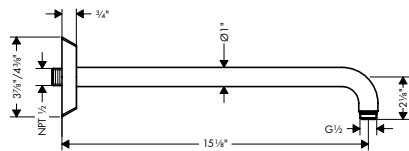

**Showerarms**

**Locarno Showerarm, 15"**

- Length: 381 mm (15")
- Solid Brass
- Connection type: 1/2" NPT
- Escutcheon, Showerarm

chrome	04833000	236
brushed gold optic	04833250	310
matte black	04833670	310
brushed nickel	04833820	310
polished nickel	04833830	299