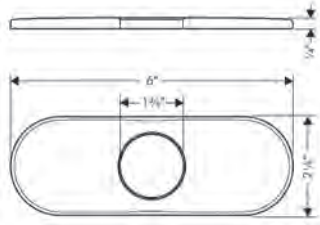

E&S Accessories Base Plate
for Contemporary Single-Hole
Faucets, 6"

Finish

chrome
brushed nickel

Part No.

06490000
06490820

List $

75
99

- For concealing basin holes
- Metal