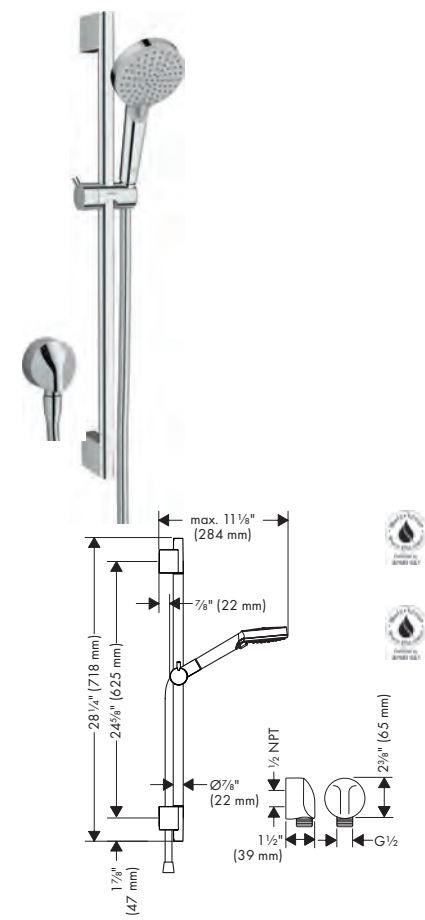

Vernis Blend Wallbar Set 100 Vario-Jet 24", 2.5 GPM

- Consists of: Handshower, Wallbar, Handshower hose, Slider
- Spray modes: Rain, IntenseRain
- Slider porter angle adjustable by 45°
- Flow: 2.5 GPM (9.5 L/Min)
- Pivot connector prevents hose from tangling

Includes

- **Vernis Blend** Hand shower 100 Vario 2.5 GPM (# 26270xxx)
- Handshower Hose Techniflex, 63" (# 28276xxx)
- **FixFit** Wall Outlet with Check Valves (#27458xxx)
- Wallbar with slider

EcoRight Version

- **Vernis Blend** Wallbar Set 100 Vario-Jet 24", 1.75 GPM

- **Vernis Blend** Wallbar Set 100 Vario-Jet 24", 1.5 GPM

chrome	04969000	171
matte black	04969670	226
brushed nickel*	04969820	226

chrome	04970000	171
matte black	04970670	226
brushed nickel*	04970820	226

chrome	04971000	171
matte black	04971670	226
brushed nickel*	04971820	226