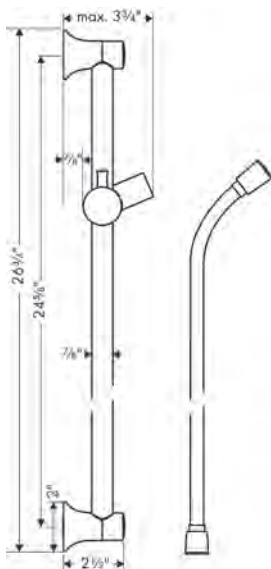

Wallbars

Unica Wallbar Classic, 24"

- Consists of: Wallbar, Handshower hose, Slider
- Profile stand pipe: Round
- Angle-adjustable holder pivots left and right, slides easily and locks in place

Includes

- Handshower Hose Techniflex, 63" (#28276xxx)

Finish	Part No.	List $
chrome	27617000	328
brushed nickel	27617820	432
polished nickel	27617830	417
rubbed bronze	27617920	432