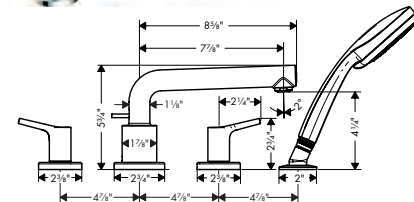

Talis S 4-Hole Roman Tub
Set Trim with 1.8 GPM
Handshower

Finish	Part No.	List $
chrome	72414001	749
brushed nickel	72414821	989

- Flow: 5.31 GPM (20.1 L/Min)
- 90° ceramic valves
- Integrated double backflow prevention

Includes

- **Croma 100** Handshower E 3-Jet, 1.8 GPM (# 04752xxx)

Required Parts

· Rough, 4-Hole Roman Tub Set	06646000	508