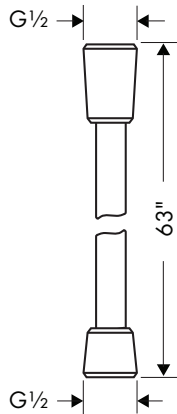

Handshowers

Raindance Select S
Handshower 120 3-Jet
PowderRain, 2.5 GPM

- Spray modes: PowderRain, Rain, Whirl
- Select button for comfortable alternation of spray modes
- Spray face finish: Easy cleanable plastic spray disc
- Flow: 2.5 GPM (9.5 L/Min)

Finish	Part No.	List $
chrome	26037001	197
brushed bronze	26037141	262
brushed black	26037341	262
chrome		
matte black	26037671	262
matte white	26037701	262
brushed nickel	26037821	262

EcoRight Version

- **Raindance Select S** Handshower 120 3-Jet PowderRain, 1.75 GPM

chrome	26036001	197
brushed bronze	26036141	262
brushed gold optic	26036251	262
brushed black	26036341	262
chrome		
matte black	26036671	262
matte white	26036701	262
brushed nickel	26036821	262

Handshower Hose

Isiflex Handshower Hose
Techniflex, 63"

- High-quality shower hose
- Pivot connector prevents hose from tangling
- No-kink hose
- Connection thread: G 1/2

chrome	28276003	71
brushed bronze	28276143	94
brushed black	28276343	94
chrome		
matte black	28276673	94
matte white	28276703	94
brushed nickel	28276823	94

Alternate Version

- Handshower Hose Techniflex, 80"

chrome	28274000	94
brushed nickel	28274820	125
polished nickel	28274830	120