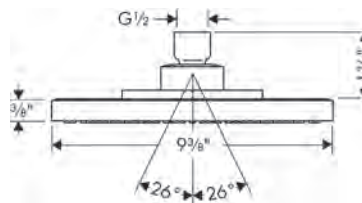

Raindance® Showerheads

Raindance S Showerhead 240
1-Jet, 2.5 GPM

- Shower head size: 240 mm (9 5/8")
- Spray modes: RainAir
- 180 no-clog spray channels
- Spray face finish: Fully-finished matching spray face
- Flow: 2.5 GPM (9.5 L/Min)

chrome	27474001	780
brushed nickel	27474821	1,028

EcoRight Version

- **Raindance S Showerhead 240** 1-Jet, 1.75 GPM

chrome	26927001	780
brushed nickel	26927821	1,028