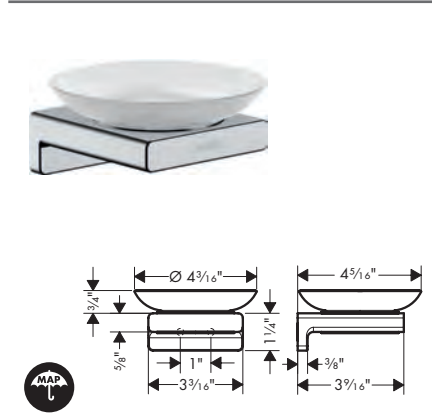

AddStoris Soap Dish

- Wall-mounted
- Material recess: Matte glass
- Metal holder
- With mounting material
- Concealed fastening
- Diameter of drilled hole: 6 mm (1/4")

chrome	41746000	83
brushed bronze	41746140	109
brushed black	41746340	109
chrome		
matte black	41746670	109
matte white	41746700	109
brushed nickel*	41746820	109

**Brushed Nickel Available Spring 2023
All Other Finishes Available Now**