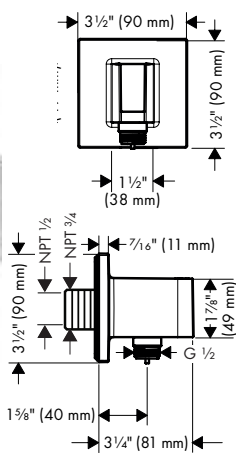

FixFit E Wall Outlet with Handshower Holder

- Consists of: Wall connector, Escutcheon
- Version: Plastic housing with internal water supply made of plastic
- All Hansgrohe hand showers
- Wall-mounted
- Connection type: 1/2" NPT, 3/4" NPT

chrome	26889001	153
brushed bronze	26889141	202
brushed black	26889341	202
chrome		
matte black	26889671	202
matte white	26889701	202
polished gold optic	26889991	194

Available Spring 2023