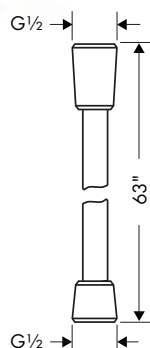

Handshower Hose

Handshower Hose Techniflex,
63"

- High-quality shower hose
- Pivot connector prevents hose from tangling
- No-kink hose
- Connection thread: G 1/2

chrome	28276003	71
brushed nickel	28276823	94

Alternate Version

- Handshower Hose Techniflex, 80"

chrome	28274000	94
brushed nickel	28274820	125