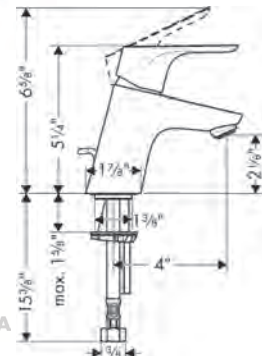

### Matching Showers

Showerheads / Handshowers **379**

Shower Trims **380**

**Matching Accessories** **381**

---

Faucets

**Focus Single-Hole Faucet 70 with Pop-Up Drain, 1.2 GPM**

**Finish**