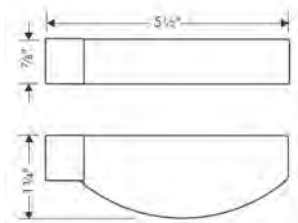

Casetta Soap Dishes

- Arms swivel independently
- Self-draining soap dish for Unica S and C wallbars

clear	28675000	120