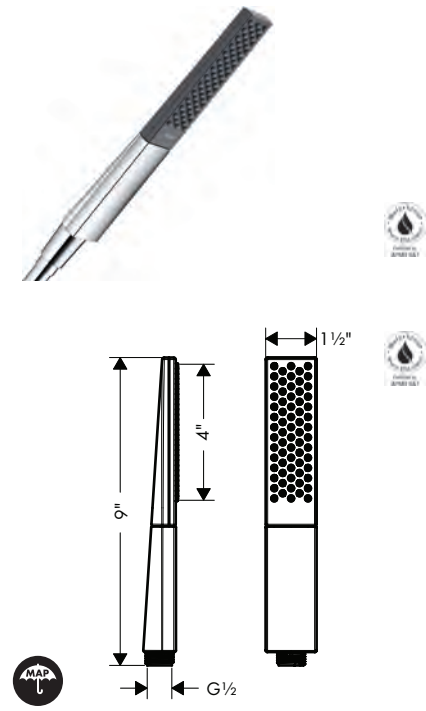

Rainfinity Baton Handshower

100 1-Jet, 2.5 GPM

- Spray modes: PowderRain
- Spray face finish: Easy cleanable aluminium spray disc, Graphite
- Flow: 2.5 GPM (9.5 L/Min)

chrome	26866001	182
matte black	26866671	240
matte white	26866701	240
brushed nickel	26866821	240

EcoRight Version

· **Rainfinity Baton Handshower 100 1-Jet,**
1.75 GPM

chrome	26867001	182
matte black	26867671	240
matte white	26867701	240
brushed nickel	26867821	240

· **Rainfinity Baton Handshower 100 1-Jet,**
1.5 GPM

chrome	26863001	182
matte white	26863701	240
brushed nickel	26863821	240