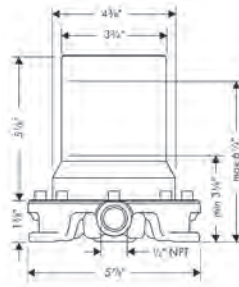

Rough, Freestanding Tub Filler

Part No.	List $
10452181	887

- 1/2" NPT
- Minimum mounting depth: 2 1/8"
- Maximum mounting depth: 133 mm (5 1/4")