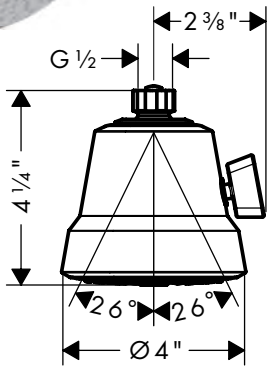

Club® Showerhead