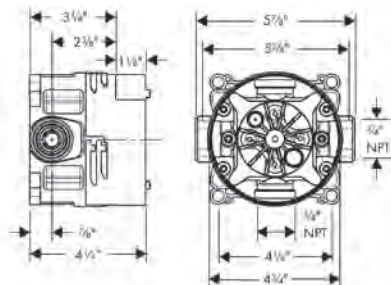

iBox universal Rough, with Service Stops, 3/4"

- 3/4" NPT
- 180° rotationally-symmetric installation
- Sound-decoupled installation

01850181	198

Optional Parts

- Installation Set, iBox Universal Plus Rough

96615000	57