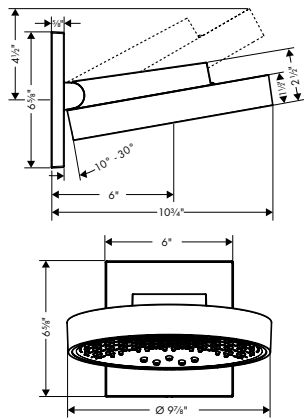

Showerheads