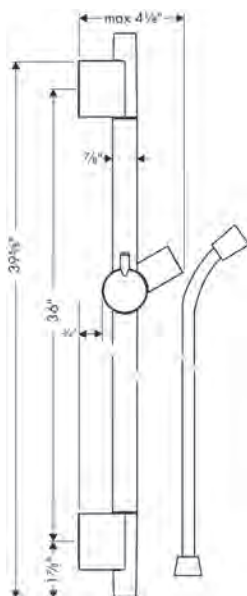

Unica Wallbar S, 36"

- Consists of: Wallbar, Handshower hose, Slider
- Profile stand pipe: Round
- Angle-adjustable holder pivots left and right, slides easily and locks in place

Includes

- Handshower Hose Techniflex, 63" (#28276xxx)

Alternate Version

- **Unica Wallbar S, 24"**

chrome	28631000	260
brushed bronze	28631140	342
brushed black	28631340	342
chrome		
matte black	28631670	342
matte white	28631700	342
brushed nickel	28631820	342

Optional Parts

- **Casetta Soap Dish Puro**
- **Casetta Soap Dishes**

chrome	28632000	229
brushed nickel	28632820	302
polished nickel	28632830	291
chrome	28679000	74
clear	28675000	120