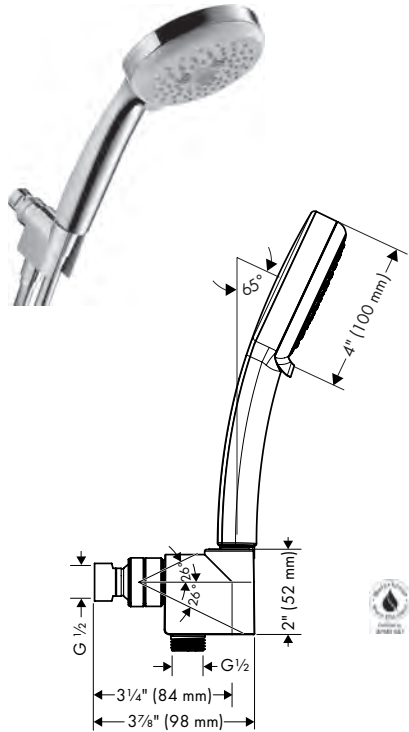

Cromia 100 Handshower Set
3-Jet, 2.5 GPM

- Consists of: Handshower, Handshower holder, Handshower hose
- Integrated support function
- Spray modes: Rain, Pulsating Massage, Intense Turbo
- Continuous spray mode adjustment
- Flow: 2.5 GPM (9.5 L/Min)
- Pivot connector prevents hose from tangling
- Wall support of plastic
- Rinseable screen seal

Includes

- **Cromia 100 Handshower E** 3-Jet, 2.5 GPM (# 04073xxx)
- Showerarm Mount for Handshower (# 04580xxx)
- Handshower Hose Techniflex, 63" (# 28276xxx)

EcoRight Version

- **Cromia 100 Handshower Set** 3-Jet, 1.75 GPM

Finish	Part No.	List $
chrome	04943000	163
brushed nickel	04943820	215