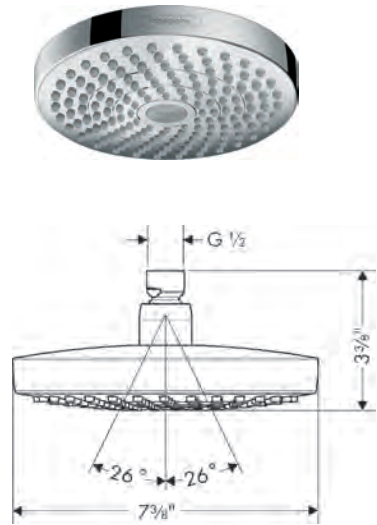

Showerheads

Croma Select S Showerhead
180 2-Jet, 2.5 GPM

- Shower head size: 180 mm (7 1/8")
- Spray modes: Rain, IntenseRain
- Select button for comfortable alternation of spray modes
- 147 no-clog spray channels
- Spray face finish: Fully-finished matching spray face
- Flow: 2.5 GPM (9.5 L/Min)
- Spray face removable for cleaning

Finish	Part No.	List $
chrome	04825000	362
brushed bronze	04825140	478
brushed gold optic	04825250	478
brushed black	04825340	478
chrome		
matte black	04825670	478
matte white	04825700	478
brushed nickel	04825820	478
polished nickel	04825830	459

EcoRight Version

- **Croma Select S** Showerhead 180 2-Jet, 1.8 GPM

chrome	04388000	350
brushed bronze	04388140	462
brushed gold optic	04388250	462
brushed black	04388340	462
chrome		
white/chrome	04388400	350
matte black	04388670	462
matte white	04388700	462
brushed nickel	04388820	462
polished nickel	04388830	444

- **Croma Select S** Showerhead 180 2-Jet, 1.5 GPM

chrome	26549001	362
brushed nickel	26549821	478