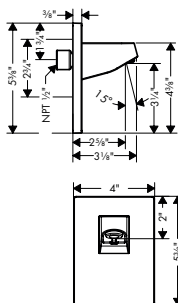

Pulsify Showerarm for Showerhead 105

chrome	24139001	68
matte black	24139671	90
brushed nickel	24139821	90

- Plastic
- Connection type: 1/2" NPT
- Wall Outlet, Mounting Material, Assembly instructions