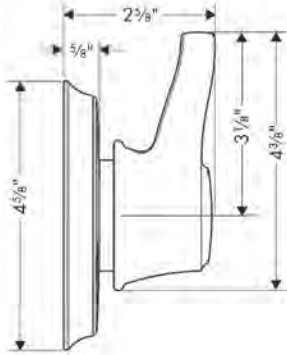

Required Parts (choose one)

· Rough, Quattro 3-Way Diverter, 3/4"	15930181	321
· Rough, Quattro Green 3-Way Diverter (no shared function), 3/4"	15936181	321
· Rough, Trio 2-Way Diverter without Shut-Off, 3/4"	15984181	256