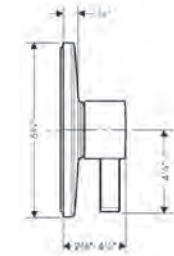

Ecostat Pressure Balance Trim S

Finish	Part No.	List $
chrome	04233000	285
brushed nickel	04233820	376

- Temperature and on/off control for 1 outlet
- Flow: 5.44 GPM (20.6 L/Min)
- Integrated bypass for use with diverter tub spouts

Required Parts

· iBox universal Rough, with Service Stops, 3/4"	01850181	198