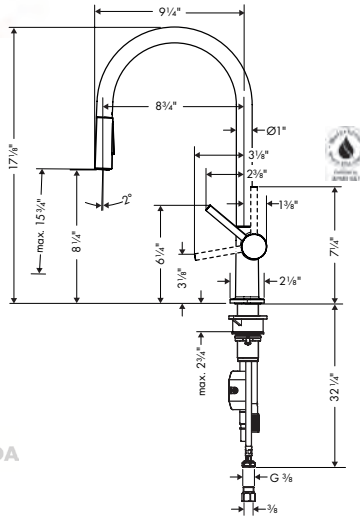

Talis® N

Talis N HighArc Kitchen Faucet, O-Style 2-Spray Pull-Down, 1.75 GPM

- Swivel range Adjustable in 4 steps 60°, 110°, 150° or 360°
- Aerated spray, Needle spray
- Toggle spray diverter
- MagFit magnetic sprayhead docking
- Deck mounted
- Flow: 1.75 GPM (6.6 L/Min)
- Ceramic cartridge
- 3/8" connections
- Integrated double backflow prevention
- Extension length Up to 19 5/8" (50cm)
- 1 3/8" Mounting hole required
- Single lever kitchen mixer, Connection hoses, Fastening set, Assembly instructions

Finish	Part No.	List $
chrome	72800001	667
brushed gold optic	72800251	880
brushed black	72800341	880
chrome*		
matte black	72800671	880
steel optic	72800801	880
polished nickel	72800831	846

EcoRight Version

- Talis N HighArc Kitchen Faucet, O-Style 2-Spray Pull-Down, 1.5 GPM

chrome	72857001	907
matte black	72857671	880
steel optic	72857801	880

Alternate Version

- Talis N HighArc Kitchen Faucet, O-Style 2-Spray Pull-Down with sBox, 1.75 GPM

chrome	72801001	766
brushed gold optic	72801251	1,012
brushed black	72801341	1,012
chrome*		
matte black	72801671	1,012
steel optic	72801801	1,012
polished nickel	72801831	974