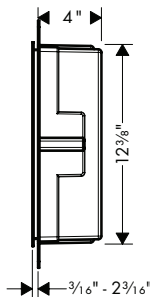

XtraStoris Individual Wall niche Matte White with design frame 12"x 12"x 4"

- Consists of: Wall niche with design frame, Sealing set
- Body color: Matte White
- Installation depth: 100 mm (4")
- Where to use: New construction, Renovation
- Easy to clean surface
- Suitable for use in wet areas
- Wall type: Solid wall construction, Drywall construction
- Material sealing set: Polystyrene (PS)
- Material wall niche: Stainless Steel 304 (1.4301)
- With 2 mm thick design frame
- Dimensions wall niche: 11 7/8" x 11 7/8" x 4" (HxWxD)
- Required dimensions for sealing set: 12 3/8" x 12 3/4" x 4" (HxWxD)

Finish	Part No.	List $
brushed bronze	56099140	950
brushed black	56099340	950
chrome		
matte black	56099670	950
matte white	56099700	950
brushed stainless steel	56099800	950
polished gold optic	56099990	950

Alternate Version

- **XtraStoris Individual Wall niche Matte White with design frame 12"x 6"x 4"**

brushed bronze	56096140	850
brushed black	56096340	850
chrome		
matte black	56096670	850
matte white	56096700	850
brushed stainless steel	56096800	850
polished gold optic	56096990	850