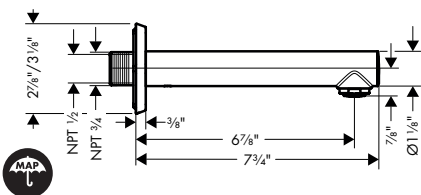

Locarno Tub Spout

- Solid Brass
- Includes: 1/2" female and 3/4" male adaptor

chrome	04814000	205
brushed gold optic	04814250	271
matte black	04814670	271
brushed nickel	04814820	271
polished nickel	04814830	261