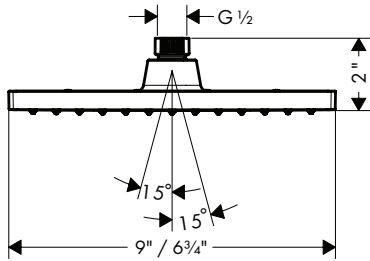

Vernis™ Shape

Vernis Shape Showerhead
230 1-Jet 2.5 GPM

- Shower head size: 230 x 170 mm (9" x 6 3/4")
- Spray modes: Rain
- 114 no-clog spray channels
- Flow: 2.5 GPM (9.5 L/Min)
- Showerhead removable for cleaning

Finish	Part No.	List $
chrome	26281001	132
matte black	26281671	174
brushed nickel*	26281821	174

EcoRight Version

Vernis Shape Showerhead 230 1-Jet
1.75 GPM

chrome	26283001	132
matte black	26283671	174
brushed nickel*	26283821	174

Vernis Shape Showerhead 230 1-Jet
1.5 GPM

chrome	26094001	132
matte black	26094671	174
brushed nickel*	26094821	174