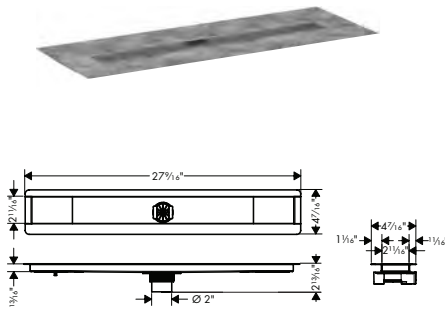

56030001

286

**Required Parts**

- **RainDrain** Rough 2" outlet 27 5/8" (700mm)

56011181

465

**RainDrain 27 5/8" Required Rough**

**RainDrain Rough 2" outlet 27 5/8" (700mm)**