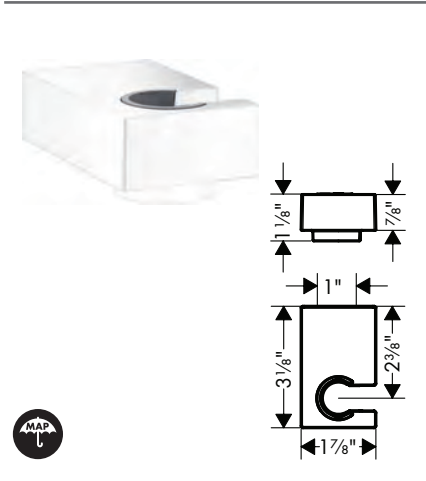

Handshower Holder

- Wall-mounted

chrome	28387001	79
matte black	28387671	103
matte white	28387701	103
brushed nickel	28387821	103