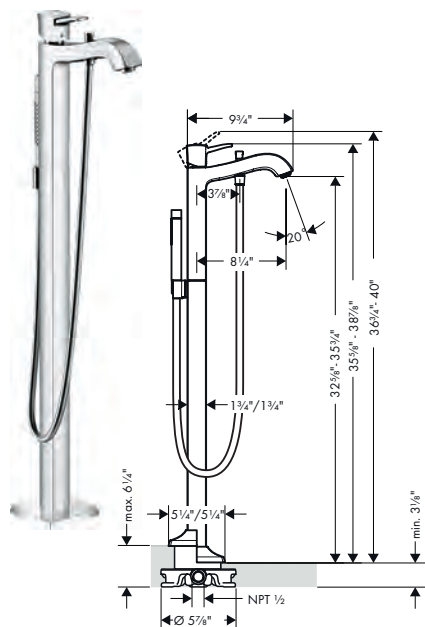

Bath

Finish

Part No.

List $

Metropol Classic Freestanding Tub Filler Trim with 1.75 GPM Handshower

chrome
brushed nickel

31445001
31445821

2,674
3,529

- Spray type hand shower: IntenseRain, Full
- Flow: 5.44 GPM (20.6 L/Min)
- Ceramic cartridge
- Integrated double backflow prevention

Required Parts

- Rough, Freestanding Tub Filler

10452181

887