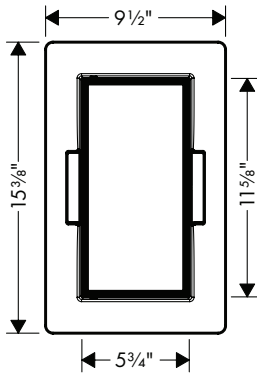

XtraStoris Rock Wall niche
with tileable door 12"x 6"x 5 1/2"

Finish	Part No.	List $
matte black	56088670	795
matte white	56088700	795
brushed stainless steel	56088800	795

- Consists of: Wall niche with tileable door, Sealing set
- Tileable Push-Open door
- Depth of the tileable door: 12 mm (1/2")
- Installation depth: 140 mm (5 1/2")
- Where to use: New construction, Renovation
- Variable installation depth
- Easy to clean surface
- Suitable for use in wet areas
- Easy adjustment to tile thickness
- Wall type: Solid wall construction, Drywall construction
- Material sealing set: Polystyrene (PS)
- Material wall niche: Stainless Steel 304 (1.4301)
- Dimensions wall niche: 11 7/8" x 5 7/8" x 5 1/2" (HxWxD)
- Required dimensions for sealing set: 12 7/8" x 6 7/8" x 5 1/2" (HxWxD)

Alternate Version

· XtraStoris Rock Wall niche with tileable door 12"x 6"x 4"	matte black	56082670	785
	matte white	56082700	785
	brushed stainless steel	56082800	785
· XtraStoris Rock Wall niche with tileable door 12"x 12"x 4"	matte black	56085670	897
	matte white	56085700	897
	brushed stainless steel	56085800	897
· XtraStoris Rock Wall niche with tileable door 12"x 12"x 5 1/2"	matte black	56091670	907
	matte white	56091700	907
	brushed stainless steel	56091800	907