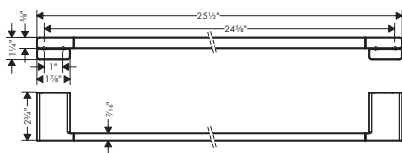

**Brushed Nickel Available Spring 2023**  
**All Other Finishes Available Now**

**AddStoris Towel Bar, 24"**

- Wall-mounted
- Metal
- Metal holder
- With mounting material
- Concealed fastening
- Diameter of drilled hole: 6 mm (1/4")