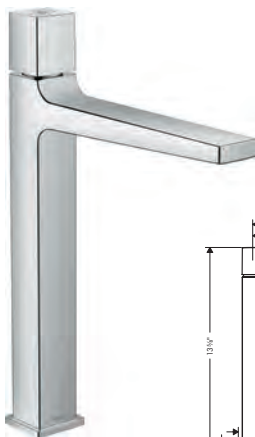

Metropol Single-Hole Faucet 260 Select, 1.2 GPM

- Spray modes: Aerated spray
- Flow: 1.2 GPM (4.5 L/Min)
- Select cartridge for easy, intuitive operation: Push handle to turn water on and off, and turn to adjust temperature
- Does not include: Pop-up assembly

chrome
brushed nickel

32572001
32572821

694
916