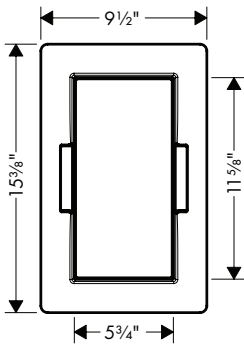

XtraStoris Minimalistic Wall niche frameless 12"x 6"x 5 1/2"

- Consists of: Wall niche frameless, Sealing set
- Installation depth: 140 mm (5 1/2")
- Where to use: New construction, Renovation
- Variable installation depth
- Easy to clean surface
- Installable flush with the wall or as a design element sticking out (up to 2 1/8")
- Frameless design
- Suitable for use in wet areas
- Easy adjustment to tile thickness
- Wall type: Solid wall construction, Drywall construction
- Material sealing set: Polystyrene (PS)
- Material wall niche: Stainless Steel 304 (1.4301)
- Dimensions wall niche: 11 7/8" x 5 7/8" x 5 1/2" (HxWxD)
- Required dimensions for sealing set: 12 3/8" x 6 7/8" x 5 1/2" (HxWxD)

Finish	Part No.	List $
matte black	56076670	680
matte white	56076700	680
brushed stainless steel	56076800	680

Alternate Version

· XtraStoris Minimalistic Wall niche frameless 12"x 6"x 4"	matte black	56070670	650
	matte white	56070700	650
	brushed stainless steel	56070800	650
· XtraStoris Minimalistic Wall niche frameless 12"x 12"x 4"	matte black	56073670	753
	matte white	56073700	753
	brushed stainless steel	56073800	753
· XtraStoris Minimalistic Wall niche frameless 12"x 12"x 5 1/2"	matte black	56079670	788
	matte white	56079700	788
	brushed stainless steel	56079800	788