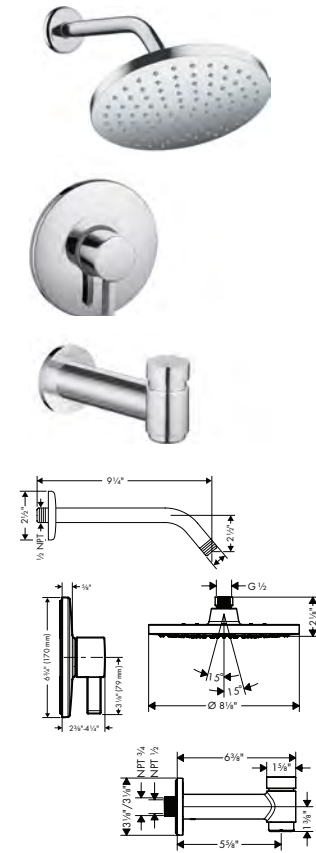

Vernis® Shower Sets

Vernis Blend Pressure Balance Tub/Shower Set, 2.5 GPM

Finish	Part No.	List $
chrome	04955000	563
matte black	04955670	744
brushed nickel*	04955820	743

- Consists of: Showerhead, Showerarm, Pressure Balance Trim with Diverter, Tub spout
- Spray modes: Rain
- Ball-joint: Showerhead angle adjustable
- Flow rate of hand shower at 3 bar: 2.5 GPM (9.5 L/Min)

Includes

- **Vernis Blend** Showerhead 200 1-Jet 2.5 GPM (# 26271xxx)
- Showerarm Standard 9" (# 04186xxx)
- **Ecostat** Pressure Balance Trim S (# 04233000)
- **Talis S** Tub Spout with Diverter (# 72411xxx)

EcoRight Version

· Vernis Blend Pressure Balance Tub/Shower Set, 1.75 GPM	chrome	04956000	563
	matte black	04956670	744
	brushed nickel*	04956820	743

· Vernis Blend Pressure Balance Tub/Shower Set, 1.5 GPM	chrome	04957000	563
	matte black	04957670	744
	brushed nickel*	04957820	743

Required Parts

- **iBox universal** Rough, with Service Stops, 3/4" 01850181 198