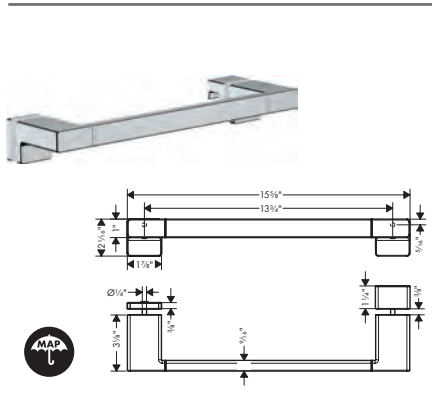

AddStoris Shower Door Handle

- Metal
- Metal holder
- Fixed
- With mounting material
- Glass thickness: 6 - 12 mm
- Concealed fastening
- Diameter of drilled hole: 6 mm (1/4")
- Can be used simultaneously as a bath towel holder

Finish	Part No.	List $
chrome	41759000	143
brushed bronze	41759140	189
brushed black	41759340	189
chrome		
matte black	41759670	189
matte white	41759700	189
brushed nickel*	41759820	189

**Brushed Nickel Available Spring 2023
All Other Finishes Available Now**