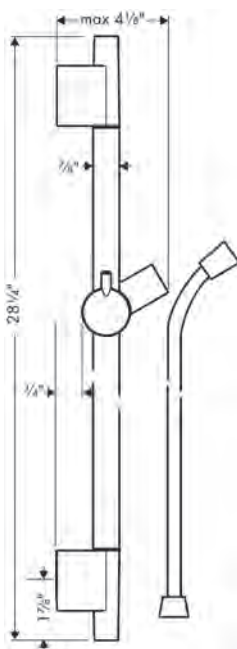

Wallbars

Unica Wallbar S, 24"

- Consists of: Wallbar, Handshower hose, Slider
- Profile stand pipe: Round
- Angle-adjustable holder pivots left and right, slides easily and locks in place

Includes

- Handshower Hose Techniflex, 63" (# 28276xxx)

Alternate Version

- **Unica Wallbar S, 36"**

Optional Parts

- **Casetta** Soap Dish Puro
- **Casetta** Soap Dishes

Finish	Part No.	List $
chrome	28632000	229
brushed nickel	28632820	302
chrome	28631000	260
brushed nickel	28631820	342
chrome	28679000	74
clear	28675000	120