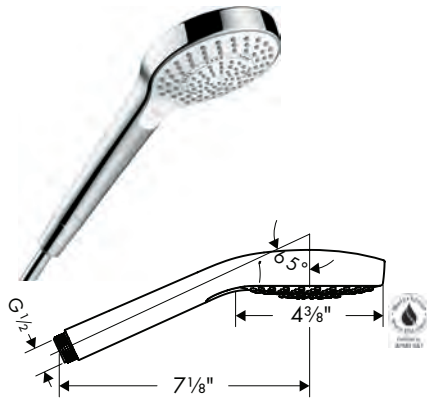

chrome	28548001	268
brushed nickel	28548821	353
polished nickel	28548831	339
rubbed bronze	28548921	353

**Croma® Select® Handshowers**

**Croma Select S Handshower**  
110 3-Jet, 2.5 GPM

- Spray modes: SoftRain, IntenseRain, Pulsating Massage
- 121 no-clog spray channels
- Select button for comfortable alternation of spray modes
- Spray face finish: Easy cleanable plastic spray disc
- Flow: 2.5 GPM (9.5 L/Min)