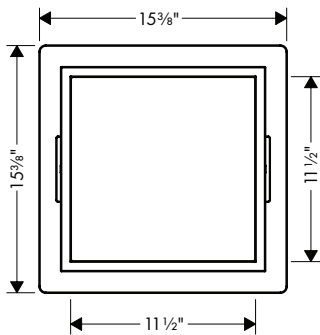

**Alternate Version**

- **XtraStoris Individual Wall niche Matte Black with design frame 12"x 12"x 4"**

brushed bronze	56098140	950
brushed black	56098340	950
chrome		
matte black	56098670	950
matte white	56098700	950
brushed stainless steel	56098800	950
polished gold optic	56098990	950