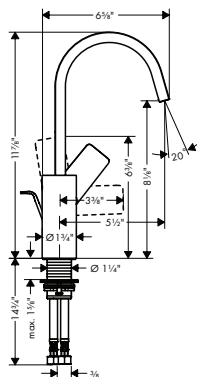

Vivenis Single-Hole Faucet 210 with Swivel Spout and Pop-Up Drain, 1.2 GPM

- Consists of: Single-handle faucet, Pop-up assembly
- Swivel range 120°
- Spray modes: WaterfallStream
- Flow: 1.2 GPM (4.5 L/Min)
- Ceramic cartridge
- Includes pop-up drain
- Material waste set: Metal

- chrome
- matte black
- matte white
- brushed nickel

75030001	705
75030671	931
75030701	931
75030821	931