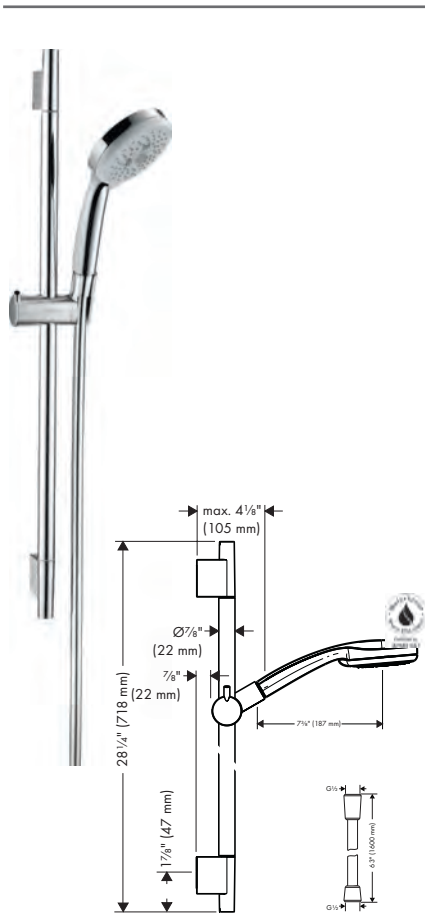

Cromia 100 Wallbar Set 3-Jet 24", 2.5 GPM

- Consists of: Handshower, Wallbar, Handshower hose, Slider
- Spray modes: Rain, Pulsating Massage, Intense Turbo
- Continuous spray mode adjustment
- Angle-adjustable holder pivots left and right, slides easily and locks in place
- Flow: 2.5 GPM (9.5 L/Min)
- Pivot connector prevents hose from tangling
- Wall mounted: Fastens with screws
- Profile stand pipe: Round

Includes

- **Cromia 100** Handshower E 3-Jet, 2.5 GPM (# 04073xxx)
- **Unica** Wallbar S, 24" (# 28632xxx)
- Handshower Hose Techniflex, 63" (# 28276xxx)

EcoRight Version

- **Cromia 100** Wallbar Set 100 3-Jet 24", 1.75 GPM

Finish	Part No.	List $
chrome	04945000	220
brushed nickel	04945820	290

chrome	04946000	220
brushed nickel	04946820	290

Wallbars
HS Sets
Wallbar Sets

hansgrohe Showers