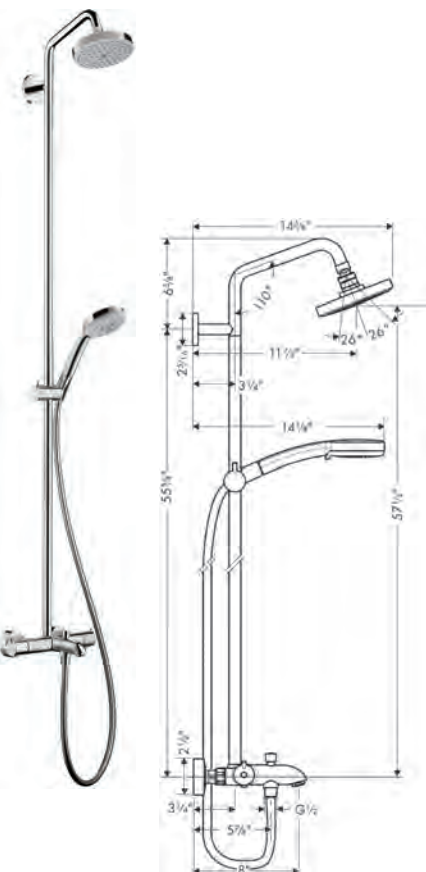

Croma Showerpipe 150 1-Jet with Tub Filler, 2.0 GPM

chrome	27143001	1,520
brushed nickel	27143821	2,006

- Spray type overhead shower: RainAir
- Spray face finish: Grey
- Shower outlet flow: 2.0 GPM (7.6 L/min)
- Tub spout flow: 5.0 GPM
- Height-adjustable hand shower holder
- Anti-scald 100° safety stop
- Integrated volume control/diverter for 2 functions
- Outlets may not be operated simultaneously
- Exposed installation
- Thermostatic cartridge

Includes

- **Raindance S** Showerhead 150 1-Jet, 2.0 GPM (# 04342xxx)
- **Croma 100** Handshower E 3-Jet, 1.8 GPM (# 04752xxx)
- Handshower Hose Techniflex, 63" (# 28276xxx)

Required Parts

- Showerpipe Basic Set 16181181 87