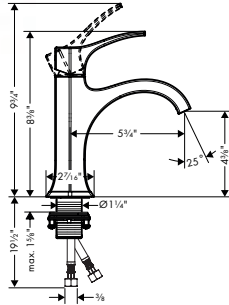

Faucets

Locarno Single-Hole Faucet 110 with Pop-Up Drain, 1.2 GPM

- Consists of: Single-handle faucet, Pop-up assembly
- Spray modes: Laminar spray
- Flow: 1.2 GPM (4.5 L/Min)
- Ceramic cartridge
- Includes pop-up drain

Finish	Part No.	List $
chrome	04810000	409
brushed gold optic	04810250	541
matte black	04810670	541
brushed nickel	04810820	541
polished nickel	04810830	520