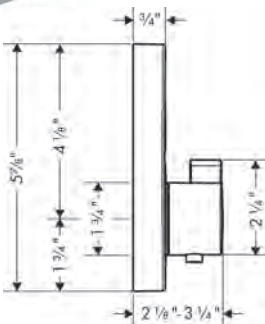

ShowerSelect S Thermostatic Trim for 2 Functions, Round

- Select push-button on/off control for 2 outlets
- Outlets may be operated simultaneously
- Flow: 8.0 GPM (30.3 L/Min) / 2.0 GPM (7.6 L/Min)
- Thermostatic cartridge, Start/stop cartridge
- Anti-scald 100° safety stop
- Optimized for water-efficient shower products
- Trim comes with Select buttons: handshower and Rain
- Optional accessory to limit total flow to 2.0 GPM @ 80 psi where required

chrome	15743001	833
brushed bronze	15743141	1,099
brushed black	15743341	1,099
chrome		
matte black	15743671	1,099
matte white	15743701	1,099
brushed nickel	15743821	1,099

Required Parts

- **iBox universal** Rough, with Service Stops, 3/4"

01850181	198