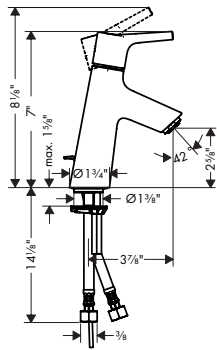

Faucets

Talis S Single-Hole Faucet 80 with Pop-Up Drain, 1.2 GPM

- Spray modes: Aerated spray
- Flow: 1.2 GPM (4.5 L/Min)
- Ceramic cartridge
- Includes pop-up drain

chrome
brushed nickel

72010001
72010821

297
393