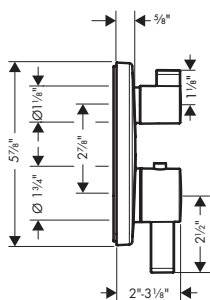

Ecostat S Thermostatic Trim with Volume Control and Diverter

- Volume control and diverter for 2 outlets
- Flow: 6.0 GPM (22.7 L/Min)
- Thermostatic cartridge, Shut-off/ diverter valve
- Anti-scald 100° safety stop
- Optimized for water-efficient shower products

chrome	15758001	670
brushed bronze	15758141	885
brushed black	15758341	885
chrome		
matte black	15758671	885
matte white	15758701	885
brushed nickel	15758821	885

1. **Required Parts**
2. **iBox universal** Rough, with Service Stops, 3/4"

01850181 198