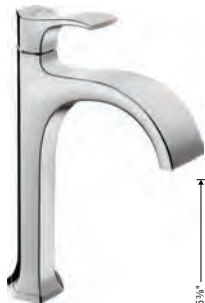

Locarno Single-Hole Faucet 210, 1.2 GPM

- Consists of: Single-handle faucet
- Spray modes: Laminar spray
- Flow: 1.2 GPM (4.5 L/Min)
- Ceramic cartridge
- Does not include: Pop-up assembly

chrome	04811000	484
brushed gold optic	04811250	638
matte black	04811670	638
brushed nickel	04811820	638
polished nickel	04811830	614