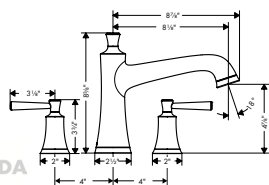

Bath

Joleena 3-Hole Roman Tub Set Trim

- Flow: 5.81 GPM (22 L/Min)
- 90° ceramic valves

Required Parts

- Rough, 3-Hole Roman Tub Set

Finish	Part No.	List $
chrome	04776000	482
matte black	04776670	637
brushed nickel	04776820	637
polished nickel	04776830	612

	06607000	339