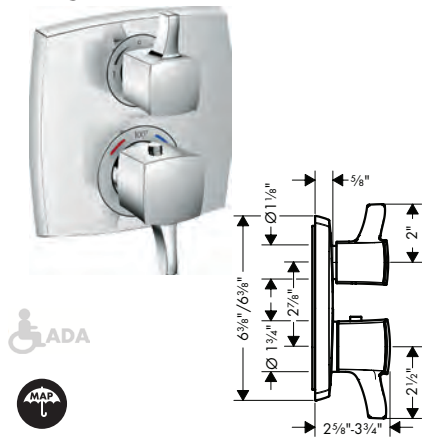

Trims

Ecostat Classic Thermostatic Trim with Volume Control, Square

Finish	Part No.	List $
chrome	15727001	632
brushed nickel	15727821	833
polished nickel	15727831	803
rubbed bronze	15727921	833

- Volume control for 1 outlet
- Flow: 6.0 GPM (22.7 L/Min)
- Thermostatic cartridge, Ceramic cartridge
- Anti-scald 100° safety stop
- Optimized for water-efficient shower products

Required Parts

· iBox universal Rough, with Service Stops, 3/4"	01850181	198