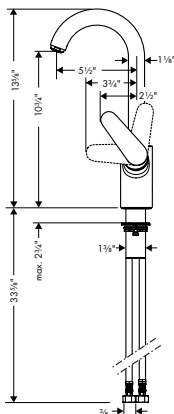

Focus Bar Faucet, 1.5 GPM

- Swivel range 150°
- Aerated spray
- Deck mounted
- Flow: 1.5 GPM (5.7 L/Min)
- Ceramic cartridge
- 3/8" connections

chrome	04507001	417
brushed gold optic*	04507251	569
brushed black	04507341	569
chrome*		
matte black*	04507671	569
steel optic	04507801	550
polished nickel*	04507831	547