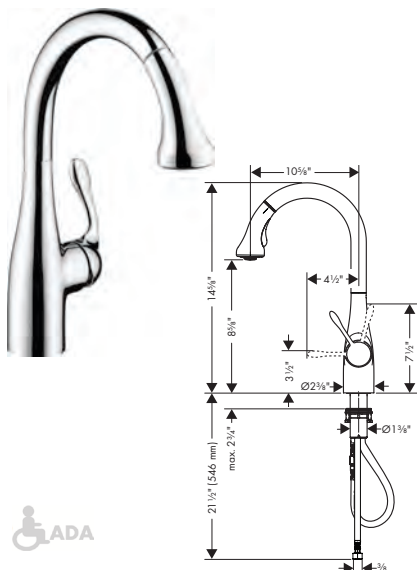

Allegro® E

Allegro E Gourmet HighArc Kitchen Faucet, 2-Spray Pull-Down, 1.75 GPM

Finish

chrome
steel optic

Part No.

04066000
04066860

List $

991
1,308

- Swivel range 150°
- Aerated spray, Needle spray
- Locking spray diverter (reverts to default spray mode upon valve closing)
- MagFit magnetic sprayhead docking
- Deck mounted
- Flow: 1.75 GPM (6.6 L/Min)
- Ceramic cartridge
- 3/8" connections
- Integrated double backflow prevention
- Extension length Up to 19 5/8" (50cm)

Includes

- Base Plate for Single-Hole Kitchen Faucets, 10" (# 14019xxx)