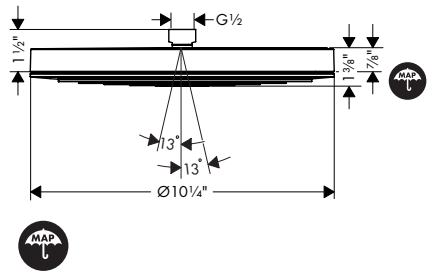

Pulsify™ S 260

Pulsify S Showerhead 260
1-Jet, 2.5 GPM

- Shower head size: 260 mm (10 1/4")
- Spray modes: PowderRain
- Fast Drain empties the overhead shower from an angle of 10°
- Spray face finish: Graphite
- Flow: 2.5 GPM (9.5 L/Min)

Finish	Part No.	List $
chrome	24141001	430
matte black	24141671	568
brushed nickel	24141821	568

EcoRight Version

- Pulsify S Showerhead 260
- 1-Jet, 1.75 GPM

chrome	24142001	430
matte black	24142671	568
brushed nickel	24142821	568

Optional Parts

- Pulsify Showerarm for Showerhead 260

chrome	24149001	129
matte black	24149671	170
brushed nickel	24149821	170

Available Spring 2023