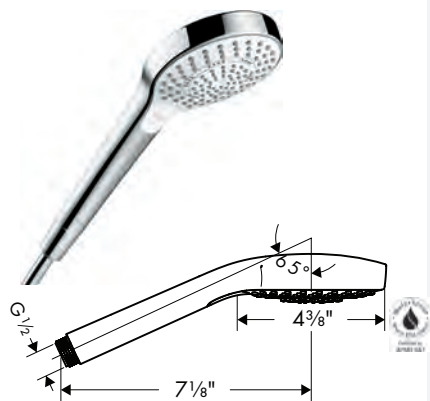

Handshowers

Cromo Select S Handshower
110 3-Jet, 2.5 GPM

- Spray modes: SoftRain, IntenseRain, Pulsating Massage
- 121 no-clog spray channels
- Select button for comfortable alternation of spray modes
- Spray face finish: Easy cleanable plastic spray disc
- Flow: 2.5 GPM (9.5 L/Min)

Finish	Part No.	List $
white/chrome	04947400	152
brushed nickel	04947820	200

EcoRight Version

- **Cromo Select S Handshower** 110 3-Jet, 1.75 GPM

white/chrome	04724400	152
brushed nickel	04724820	200