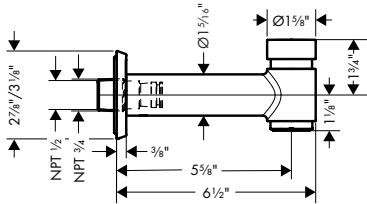

Locarno Tub Spout with Diverter

- Solid Brass
- Includes: 1/2" female and 3/4" male adaptor

Finish	Part No.	List $
chrome	04815000	262
brushed gold optic	04815250	345
matte black	04815670	345
brushed nickel	04815820	345
polished nickel	04815830	332