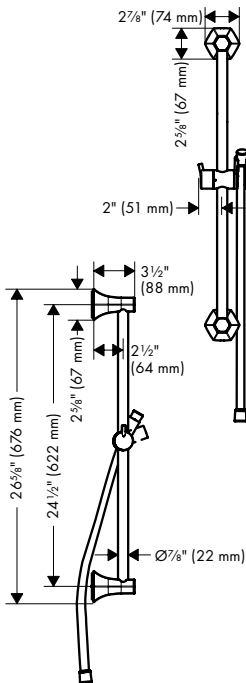

Locarno Wallbar, 24"

- Consists of: Wallbar, Handshower hose, Slider
- Hose nut: For shower hoses with conical nut on both sides
- Profile stand pipe: Round
- Angle-adjustable holder pivots left and right, slides easily and locks in place

Includes

- Handshower Hose Techniflex, 63" (# 28276xxx)

Alternate Version

- **Locarno Wallbar, 36"**

Optional Parts

- **Casetta** Soap Dish Puro
- **Casetta** Soap Dishes

chrome	04829000	242
brushed gold optic	04829250	320
matte black	04829670	320
brushed nickel	04829820	320
polished nickel	04829830	308

chrome	04832000	279
brushed gold optic	04832250	367
matte black	04832670	367
brushed nickel	04832820	367
polished nickel	04832830	354

chrome	28679000	74
clear	28675000	120