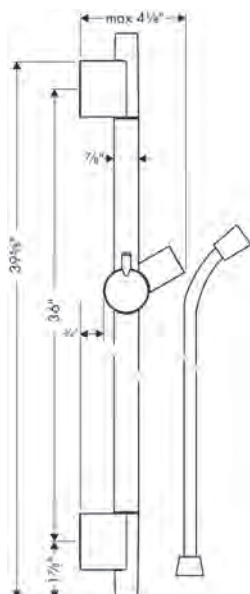

Wallbars

Unica Wallbar S, 36"

- Consists of: Wallbar, Handshower hose, Slider
- Profile stand pipe: Round
- Angle-adjustable holder pivots left and right, slides easily and locks in place

Includes

- Handshower Hose Techniflex, 63" (#28276xxx)

Alternate Version

- **Unica Wallbar S, 24"**

chrome	28631000	260
matte black	28631670	342
matte white	28631700	342
brushed nickel	28631820	342
chrome	28632000	229
brushed nickel	28632820	302

Optional Parts

- **Casetta Soap Dish Puro**
- **Casetta Soap Dishes**

chrome	28679000	74
clear	28675000	120