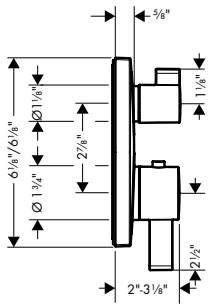

Ecostat Square Thermostatic Trim with Volume Control and Diverter

- Volume control and diverter for 2 outlets
- Flow: 6.0 GPM (22.7 L/Min)
- Thermostatic cartridge, Shut-off/ diverter valve
- Anti-scald 100° safety stop
- Optimized for water-efficient shower products

Finish	Part No.	List $
chrome	15714001	670
brushed bronze	15714141	885
brushed black	15714341	885
chrome		
matte black	15714671	885
matte white	15714701	885
brushed nickel	15714821	885

Required Parts

- **iBox universal** Rough, with Service Stops, 3/4" 01850181 198