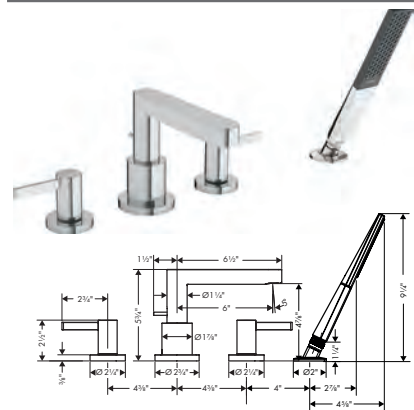

Required Parts

· Rough, 4-Hole Roman Tub Set	06646000	508