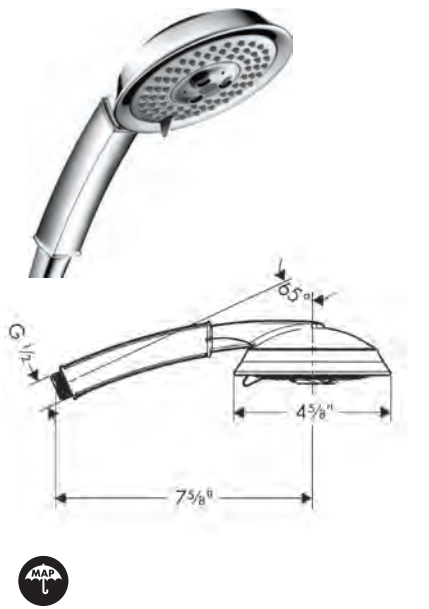

Raindance® Classic Handshower

Raindance Classic
Handshower 100 3-Jet,
2.5 GPM

- Spray modes: RainAir, BalanceAir, Whirl
- 65 no-clog spray channels
- Continuous spray mode adjustment
- Spray face finish: Grey
- Flow: 2.5 GPM (9.5 L/Min)

chrome	28548001	268
brushed nickel	28548821	353
polished nickel	28548831	339
rubbed bronze	28548921	353