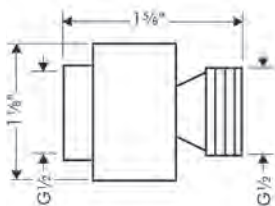

External Vacuum Breaker

- For All 1/2" hoses
- Metal
- For shower hoses with conical nut on both sides

chrome	06510000	45
brushed nickel	06510820	59
polished nickel	06510830	58
rubbed bronze	06510920	59