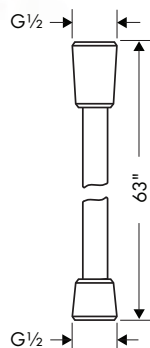

Alternate Version

- Handshower Hose Techniflex, 80"

chrome	28274000	94
brushed nickel	28274820	125