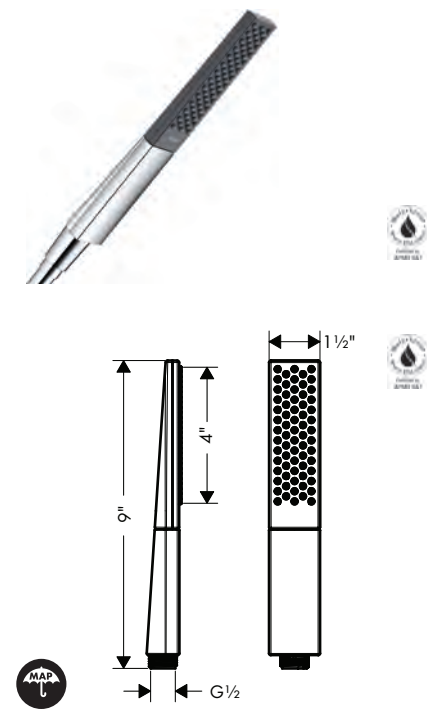

Rainfinity Baton Handshower
100 1-Jet, 2.5 GPM

- Spray modes: PowderRain
- Spray face finish: Easy cleanable aluminium spray disc, Graphite
- Flow: 2.5 GPM (9.5 L/Min)

chrome	26866001	182
matte black	26866671	240
matte white	26866701	240
brushed nickel	26866821	240

EcoRight Version

· **Rainfinity Baton Handshower 100 1-Jet,**
1.75 GPM

chrome	26867001	182
matte black	26867671	240
matte white	26867701	240
brushed nickel	26867821	240

· **Rainfinity Baton Handshower 100 1-Jet,**
1.5 GPM

chrome	26863001	182
matte white	26863701	240
brushed nickel	26863821	240