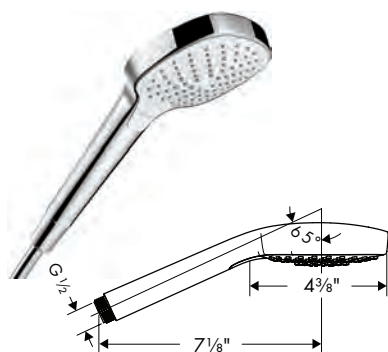

Croma Select E Handshower
110 Vario-Jet, 2.5 GPM

- Spray modes: Vario-Jet (spray zones of variable intensity)
- 79 no-clog spray channels
- Select button for comfortable alternation of spray modes
- Spray face finish: Easy cleanable plastic spray disc, White
- Flow: 2.5 GPM (9.5 L/Min)

white/chrome	26813401	176
brushed nickel	26813821	232