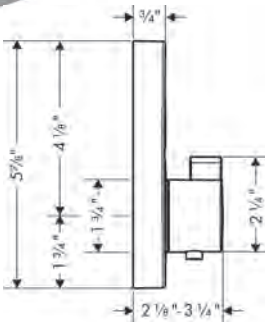

ShowerSelect® Trims

ShowerSelect S Thermostatic Trim for 1 Function, Round

- Select push-button on/off control for 1 outlet
- Flow: 7.0 GPM (26.5 L/Min)
- Thermostatic cartridge, Start/stop cartridge
- Anti-scald 100° safety stop
- Optimized for water-efficient shower products
- Thermostat is delivered with On/Off button

Finish	Part No.	List $
chrome	15744001	793
brushed bronze	15744141	1,047
brushed black	15744341	1,047
chrome		
matte black	15744671	1,047
matte white	15744701	1,047
brushed nickel	15744821	1,047

Required Parts

- **iBox universal** Rough, with Service Stops, 3/4"

01850181	198