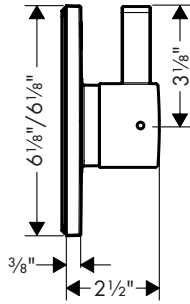

Required Parts (choose one)

· Rough, Quattro 3-Way Diverter, 3/4"	15930181	321
· Rough, Quattro Green 3-Way Diverter (no shared function), 3/4"	15936181	321
· Rough, Trio 2-Way Diverter without Shut-Off, 3/4"	15984181	256