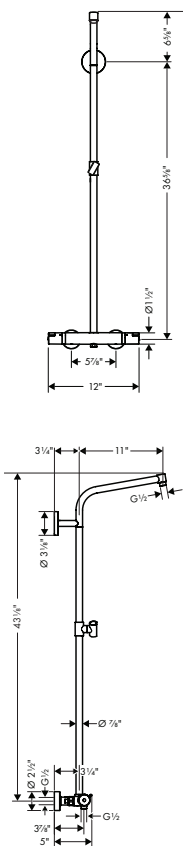

Crometta® Showerpipes

Finish

Part No.

List $

Crometta Showerpipe without Shower Components

chrome

04868000

681

- Height-adjustable hand shower holder
- Integrated volume control/ diverter for 2 functions
- Outlets may not be operated simultaneously
- Exposed installation
- Thermostatic cartridge
- Does not include: Showerhead, Hand shower
- Installation: Wall-mounted

Includes

- Handshower Hose Techniflex, 63" (# 28276003)

Required Parts

- Showerpipe Basic Set

16181181

87