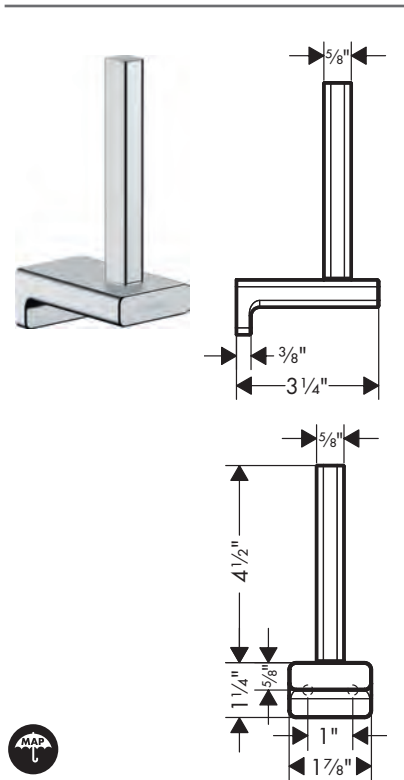

AddStoris Spare Toilet Paper Holder

- Wall-mounted
- Metal
- With mounting material
- Concealed fastening
- Diameter of drilled hole: 6 mm (1/4")

chrome	41756000	68
brushed bronze	41756140	90
brushed black	41756340	90
chrome		
matte black	41756670	90
matte white	41756700	90
brushed nickel*	41756820	90

Brushed Nickel Available Spring 2023
All Other Finishes Available Now