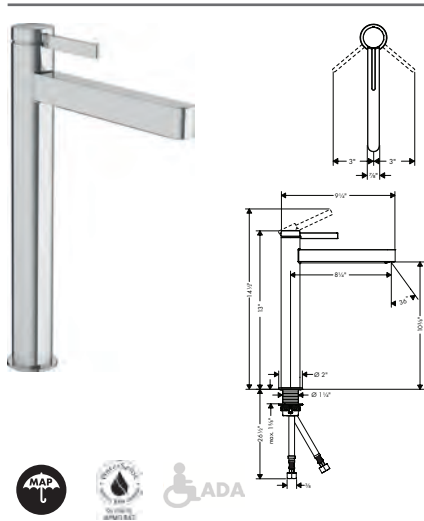

Finoris Single-Hole Faucet 260, 1.2 GPM

- Spray modes: Laminar spray
- Flow: 1.2 GPM (4.5 L/Min)
- Ceramic cartridge
- Does not include: Pop-up assembly

Finish	Part No.	List $
chrome	76070001	762
matte black	76070671	1,005
matte white	76070701	1,005
brushed nickel	76070821	1,005