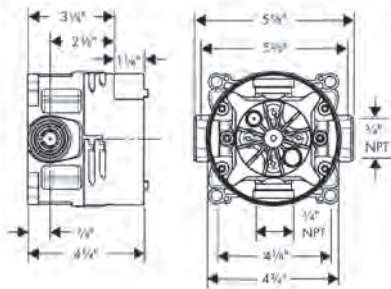

**iBox universal** Rough, with Service Stops, 3/4"

- 3/4" NPT
- 180° rotationally-symmetric installation
- Sound-decoupled installation

01850181	198
----------	-----

**Optional Parts**

- Installation Set, iBox Universal Plus Rough