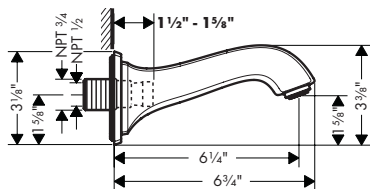

Tub Spouts

Metropol Classic Tub Spout

- Solid Brass
- Includes: 1/2" female and 3/4" male adaptor

Finish	Part No.	List $
chrome	13425001	222
brushed bronze	13425141	293
matte black	13425671	293
brushed nickel	13425821	293
polished nickel	13425831	282