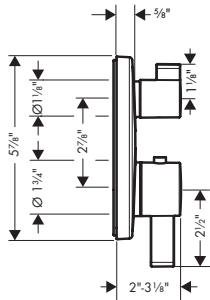

Ecostat S Thermostatic Trim with Volume Control and Diverter

- Volume control and diverter for 2 outlets
- Flow: 6.0 GPM (22.7 L/Min)
- Thermostatic cartridge, Shut-off/ diverter valve
- Anti-scald 100° safety stop
- Optimized for water-efficient shower products

Finish	Part No.	List $
chrome	15758001	670
brushed bronze	15758141	885
brushed black	15758341	885
chrome		
matte black	15758671	885
matte white	15758701	885
brushed nickel	15758821	885

Required Parts

- **iBox universal** Rough, with Service Stops, 3/4"

01850181	198