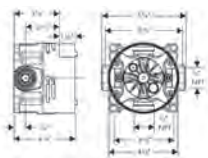

01850181	198
----------	-----

**iBox universal Rough, with Service Stops, 3/4"**

- 3/4" NPT
- 180° rotationally-symmetric installation
- Sound-decoupled installation

**Optional Parts**

- Installation Set, iBox Universal Plus Rough