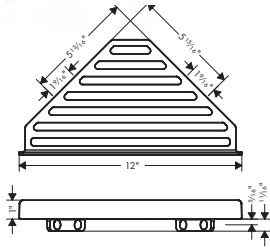

Recommended Accessories

AddStoris Corner Basket

- Wall-mounted
- Metal holder
- With mounting material
- Concealed fastening
- Diameter of drilled hole: 6 mm (1/4")
- May also be used as a shelf

Finish	Part No.	List $
chrome	41741000	83
matte black	41741670	109
matte white	41741700	109
brushed nickel	41741820	109

**Brushed Nickel Available Spring 2023
All Other Finishes Available Now**