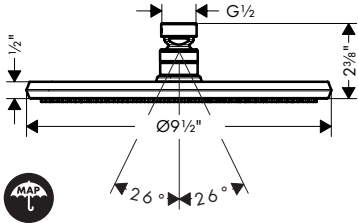

Locarno® Showerhead