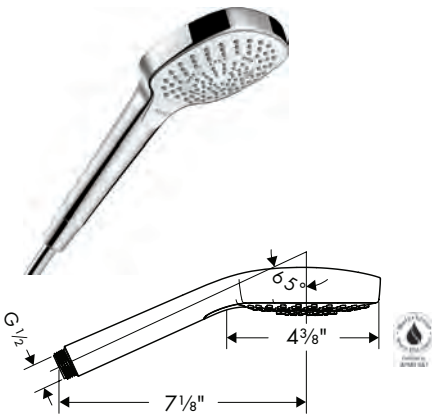

Croma Select E Handshower
110 3-Jet, 2.5 GPM

- Spray modes: SoftRain, IntenseRain, Pulsating Massage
- 121 no-clog spray channels
- Select button for comfortable alternation of spray modes
- Spray face finish: Easy cleanable plastic spray disc
- Flow: 2.5 GPM (9.5 L/Min)

white/chrome	04948400	152
brushed nickel	04948820	200

EcoRight Version

- **Croma Select E Handshower 110 3-Jet,** 1.75 GPM

white/chrome	04723400	152
brushed nickel	04723820	200