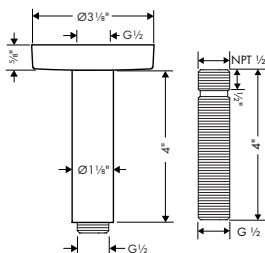

Showerheads

Raindance E Showerhead 300
1-Jet, 2.5 GPM

- Shower head size: 300 x 300 mm (11 3/4" x 11 3/4")
- Spray modes: Rain
- Spray face finish: Fully-finished matching spray face
- Flow: 2.5 GPM (9.5 L/Min)
- Spray face removable for cleaning

Finish	Part No.	List $
chrome	26926001	740
brushed bronze	26926141	977
brushed black	26926341	977
chrome		
matte black	26926671	977
matte white	26926701	977
brushed nickel	26926821	977

Required Parts (choose one)

· Raindance E Showerarm, 15" (Must be used with Raindance E 300 Showerhead)	chrome	04731000	248
	brushed bronze	04731140	328
	brushed black	04731340	328
	chrome		
	matte black	04731670	328
	matte white	04731700	328
· Raindance E Extension Pipe for Ceiling Mount	chrome	27393001	155
	brushed bronze	27393141	205
	brushed black	27393341	205
	chrome		
	matte black	27393671	205
	matte white	27393701	205
· Raindance E Extension Pipe for Ceiling Mount	brushed nickel	27393821	205
	chrome	27393001	155
	brushed bronze	27393141	205
	brushed black	27393341	205
	chrome		
	matte black	27393671	205
matte white	27393701	205	
brushed nickel	27393821	205	

EcoRight Version

· Raindance E Showerhead 300 1-Jet, 1.8 GPM	chrome	26240001	740
	brushed bronze	26240141	977
	brushed black	26240341	977
	chrome		
	matte black	26240671	977
	matte white	26240701	977
	brushed nickel	26240821	977

Showerarms

Raindance E Showerarm, 15"
(Must be used with Raindance E 300 Showerhead)

- Length: 389 mm (15 3/8")
- Brass
- Connection type: 1/2" NPT
- Showerarm, Escutcheon, Mounting Material, Assembly instructions

chrome	04731000	248
brushed bronze	04731140	328
brushed black	04731340	328
chrome		
matte black	04731670	328
matte white	04731700	328
brushed nickel	04731820	328

Raindance E Extension Pipe for Ceiling Mount