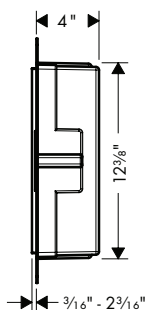

Finish   **Part No.**   **List $**

XtraStoris Rock Wall niche with tileable door 12"x 12"x 4"

matte black	56085670	897
matte white	56085700	897
brushed stainless steel	56085800	897

- Consists of: Wall niche with tileable door, Sealing set
- Tileable Push-Open door
- Depth of the tileable door: 12 mm (1/2")
- Installation depth: 100 mm (4")
- Where to use: New construction, Renovation
- Variable installation depth
- Easy to clean surface
- Suitable for use in wet areas
- Easy adjustment to tile thickness
- Wall type: Solid wall construction, Drywall construction
- Material sealing set: Polystyrene (PS)
- Material wall niche: Stainless Steel 304 (1.4301)
- Dimensions wall niche: 11 7/8" x 11 7/8" x 4" (HxWxD)
- Required dimensions for sealing set: 12 3/8" x 12 3/4" x 4" (HxWxD)

Alternate Version

· XtraStoris Rock Wall niche with tileable door 12"x 6"x 4"	matte black	56082670	785
	matte white	56082700	785
	brushed stainless steel	56082800	785
· XtraStoris Rock Wall niche with tileable door 12"x 6"x 5 1/2"	matte black	56088670	795
	matte white	56088700	795
	brushed stainless steel	56088800	795
· XtraStoris Rock Wall niche with tileable door 12"x 12"x 5 1/2"	matte black	56091670	907
	matte white	56091700	907
	brushed stainless steel	56091800	907