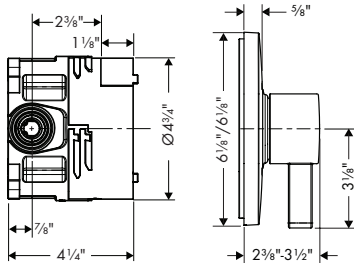

Finish

Part No.

List $

Croma Select E Pressure
Balance Shower Set with Rough,
2.0 GPM

chrome
brushed nickel

04911000
04911820

735
970

- Consists of: Showerhead, Showerarm, Pressure balance trim, Rough
- Shower head size: 187 x 187 mm
- Spray modes: Rain, IntenseRain
- Spray type alternation: Select button for comfortable alternation of spray modes
- Ball-joint: Showerhead angle adjustable
- Flow: 2.0 GPM (7.6 L/Min)
- Use of outlets: Temperature and on/off control for 1 outlet

Includes

- Showerarm Standard 9" (# 04186xxx)
- **Ecostat E** Pressure Balance Trim (# 15718xxx)
- **iBox universal** Rough, with Service Stops, 3/4" (# 01850181)