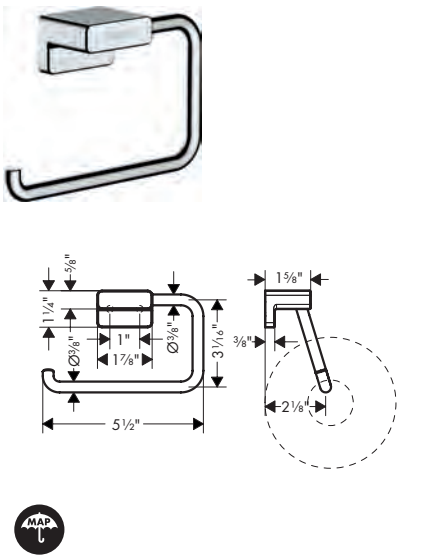

AddStoris Toilet Paper Holder without Cover

- Wall-mounted
- Metal
- With mounting material
- Concealed fastening
- Diameter of drilled hole: 6 mm (1/4")

chrome	41771000	75
matte black	41771670	99
matte white	41771700	99
brushed nickel	41771820	99

**Brushed Nickel Available Spring 2023
All Other Finishes Available Now**