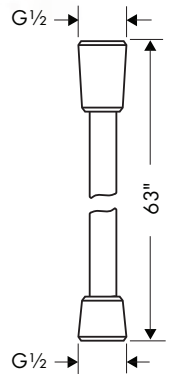

Raindance E Extension Pipe for Ceiling Mount

- Length: 100 mm (4")
- Purpose of use: Also usable as an extension
- Brass
- Connection type: 1/2" NPT
- Ceiling connector, Includes adjustable installation nipple, Mounting Material, Assembly instructions

Finish	Part No.	List $
chrome	27393001	155
brushed bronze	27393141	205
brushed black	27393341	205
chrome	27393671	205
matte black	27393701	205
matte white	27393821	205
brushed nickel		

Handshowers

Raindance Select S Handshower 120 3-Jet PowderRain, 2.5 GPM

- Spray modes: PowderRain, Rain, Whirl
- Select button for comfortable alternation of spray modes
- Spray face finish: Easy cleanable plastic spray disc
- Flow: 2.5 GPM (9.5 L/Min)

chrome	26037001	197
brushed bronze	26037141	262
brushed black	26037341	262
chrome	26037671	262
matte black	26037701	262
matte white	26037821	262
brushed nickel	26037831	251
polished nickel		

EcoRight Version

Raindance Select S Handshower 120 3-Jet PowderRain, 1.75 GPM

chrome	26036001	197
brushed bronze	26036141	262
brushed black	26036341	262
chrome	26036671	262
matte black	26036701	262
matte white	26036821	262
brushed nickel	26036831	251
polished nickel		

Handshower Hose

Isiflex Handshower Hose Techniflex, 63"

- High-quality shower hose
- Pivot connector prevents hose from tangling
- No-kink hose
- Connection thread: G 1/2

chrome	28276003	71
brushed bronze	28276143	94
brushed black	28276343	94
chrome	28276673	94
matte black	28276703	94
matte white	28276823	94
brushed nickel		

Alternate Version

· Handshower Hose Techniflex, 80"

chrome	28274000	94
brushed nickel	28274820	125