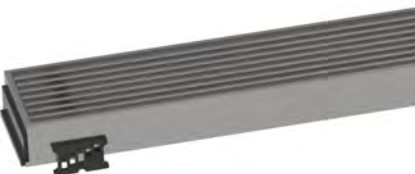

Required Parts

· RainDrain Rough 2" outlet 23 5/8" (600mm)	56010181	450