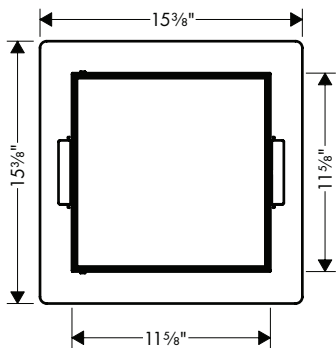

XtraStoris Rock Wall niche
with tileable door
12"x 12"x 5 1/2"

- Consists of: Wall niche with tileable door, Sealing set
- Tileable Push-Open door
- Depth of the tileable door: 12 mm (1/2")
- Installation depth: 140 mm (5 1/2")
- Where to use: New construction, Renovation
- Variable installation depth
- Easy to clean surface
- Suitable for use in wet areas
- Easy adjustment to tile thickness
- Wall type: Solid wall construction, Drywall construction
- Material sealing set: Polystyrene (PS)
- Material wall niche: Stainless Steel 304 (1.4301)
- Dimensions wall niche: 11 7/8" x 11 7/8" x 5 1/2" (HxWxD)
- Required dimensions for sealing set: 12 3/8" x 12 3/4" x 5 1/2" (HxWxD)

Finish	Part No.	List $
matte black	56091670	907
matte white	56091700	907
brushed stainless steel	56091800	907

Alternate Version

· XtraStoris Rock Wall niche with tileable door 12"x 6"x 4"	matte black	56082670	785
	matte white	56082700	785
	brushed stainless steel	56082800	785
· XtraStoris Rock Wall niche with tileable door 12"x 12"x 4"	matte black	56085670	897
	matte white	56085700	897
	brushed stainless steel	56085800	897
· XtraStoris Rock Wall niche with tileable door 12"x 6"x 5 1/2"	matte black	56088670	795
	matte white	56088700	795
	brushed stainless steel	56088800	795