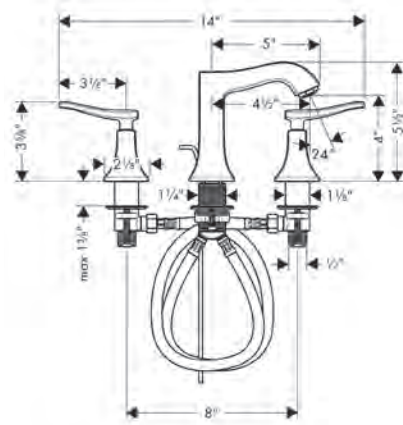

Bath

Metris C Tub Spout

- Solid Brass
- Includes: 1/2" female and 3/4" male adaptor

chrome	13413001	211
brushed nickel	13413821	278
polished nickel	13413831	268
rubbed bronze	13413921	278