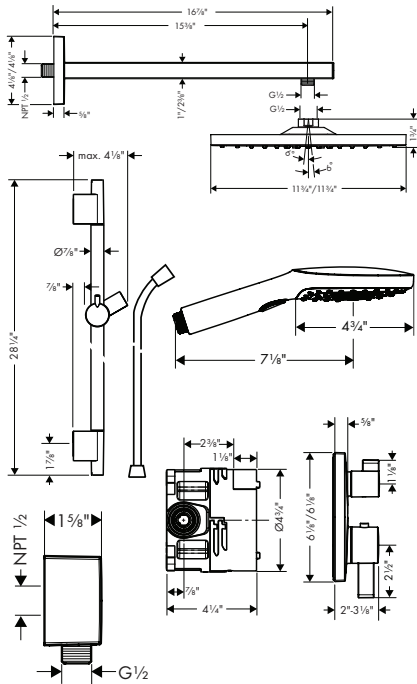

Alternate Version

· Raindance S Thermostatic Showerhead/Wallbar Set with Rough, 2.5 GPM	chrome	04915000	1,898
	brushed nickel	04915820	2,505