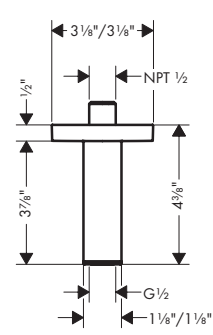

chrome	24338001	132
matte black	24338671	199
brushed nickel	24338821	199

- Length: 100 mm (4")
- Brass
- Connection type: 1/2" NPT
- Ceiling connector, Escutcheon, Mounting Material, Assembly instructions
- Ceiling connector not extendable, Ceiling connector not shortenable

Alternate Version

· Extension Pipe for Ceiling Mount E, 12"	chrome	24339001	179
	matte black	24339671	236
	brushed nickel	24339821	236