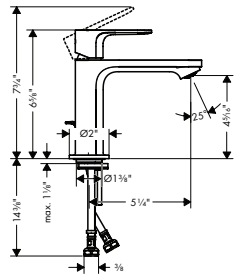

Faucets

NEW

Rebris S Single-Hole Faucet 110 with Pop-Up Drain, 1.2 GPM

Finish	Part No.	List $
chrome	72517001	200
matte black	72517671	264
brushed nickel	72517821	264

- Consists of: Single-handle faucet, Pop-up assembly
- Spout height: 109 mm (4 5/16")
- Spray modes: Aerated spray
- Ceramic cartridge
- Pop-up drain

Available Spring 2023

NEW