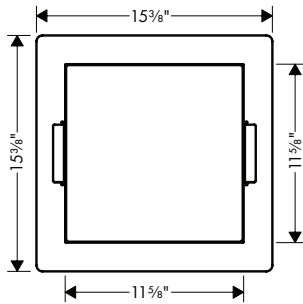

XtraStoris Minimalistic Wall niche frameless 12"x 12"x 4"

- Consists of: Wall niche frameless, Sealing set
- Installation depth: 100 mm (4")
- Where to use: New construction, Renovation
- Variable installation depth
- Easy to clean surface
- Installable flush with the wall or as a design element sticking out (up to 55 mm)
- Frameless design
- Suitable for use in wet areas
- Easy adjustment to tile thickness
- Wall type: Drywall construction, Solid wall construction
- Material sealing set: Polystyrene (PS)
- Material wall niche: Stainless Steel 304 (1.4301)
- Dimensions wall niche: 11 7/8" x 11 7/8" x 4" (HxWxD)
- Required dimensions for sealing set: 12 3/8" x 12 3/4" x 4" (HxWxD)

Finish	Part No.	List $
matte black	56073670	753
matte white	56073700	753
brushed stainless steel	56073800	753

Alternate Version

· XtraStoris Minimalistic Wall niche frameless 12"x 6"x 4"	matte black	56070670	650
	matte white	56070700	650
	brushed stainless steel	56070800	650
· XtraStoris Minimalistic Wall niche frameless 12"x 6"x 5 1/2"	matte black	56076670	680
	matte white	56076700	680
	brushed stainless steel	56076800	680
· XtraStoris Minimalistic Wall niche frameless 12"x 12"x 5 1/2"	matte black	56079670	788
	matte white	56079700	788
	brushed stainless steel	56079800	788