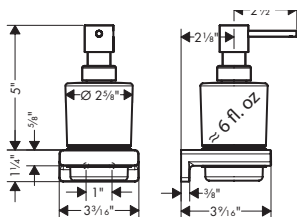

AddStoris Liquid Soap Dispenser

- Material container: Matt glass
- Type of soap: Liquid soap
- 6.76 oz capacity
- With mounting material
- Concealed fastening

chrome	41745000	94
matte black	41745670	123
brushed nickel	41745820	123

Brushed Nickel Available Spring 2023
All Other Finishes Available Now