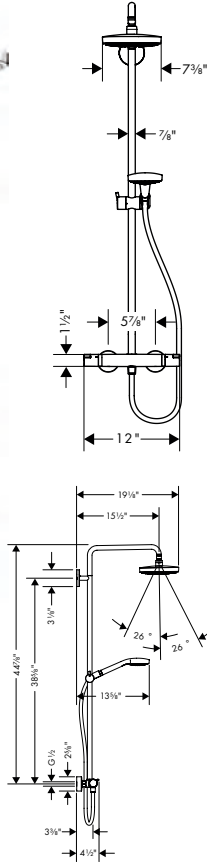

**Includes**

- Handshower Hose Techniflex, 63" (# 28276003)

**Required Parts**

- Showerpipe Basic Set

16181181

87

**Croma® Select® Showerpipes**

**Croma Select S Showerpipe**  
180 2-Jet, 2.0 GPM