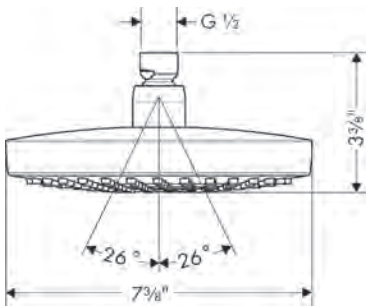

Cromia Select S Showerhead
180 2-Jet, 2.5 GPM

- Shower head size: 180 mm (7¹/₈")
- Spray modes: Rain, IntenseRain
- Select button for comfortable alternation of spray modes
- 147 no-clog spray channels
- Spray face finish: Fully-finished matching spray face
- Flow: 2.5 GPM (9.5 L/Min)
- Spray face removable for cleaning

chrome	04825000	362
brushed gold optic	04825250	478
matte black	04825670	478
brushed nickel	04825820	478
polished nickel	04825830	459

EcoRight Version

- **Cromia Select S Showerhead 180** 2-Jet, 1.8 GPM

chrome	04388000	350
brushed gold optic	04388250	462
matte black	04388670	462
brushed nickel	04388820	462
polished nickel	04388830	444

- **Cromia Select S Showerhead 180** 2-Jet, 1.5 GPM

chrome	26549001	362
brushed nickel	26549821	478