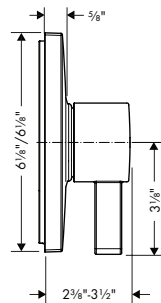

Ecostat Square Pressure Balance Trim

- Temperature and on/off control for 1 outlet
- Flow: 5.44 GPM (20.6 L/Min)
- Integrated bypass for use with diverter tub spouts

Required Parts

- **iBox universal** Rough, with Service Stops, 3/4"

chrome	15724001	262
brushed bronze	15724141	345
brushed black	15724341	345
chrome		
matte black	15724671	345
matte white	15724701	345
brushed nickel	15724821	345

01850181	198