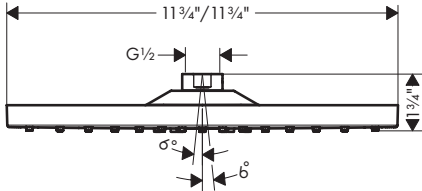

Showerheads