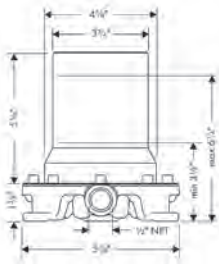

Rough, Freestanding Tub Filler

- 1/2" NPT
- Minimum mounting depth: 2 1/8"
- Maximum mounting depth: 133 mm (5 1/4")

10452181	887