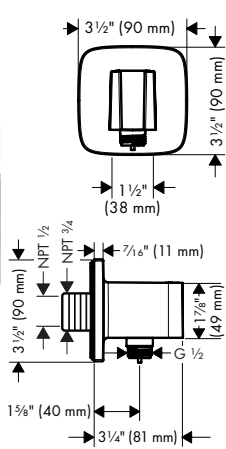

Wall Outlets

NEW

FixFit Q Wall Outlet with Handshower Holder

- Consists of: Wall connector, Escutcheon
- Version: Plastic housing with internal water supply made of plastic
- All Hansgrohe hand showers
- Wall-mounted
- Connection type: 1/2" NPT, 3/4" NPT

Finish	Part No.	List $
chrome	26887001	153
brushed bronze	26887141	202
brushed black	26887341	202
chrome		
matte black	26887671	202
matte white	26887701	202
polished gold optic	26887991	194

Available Spring 2023

NEW