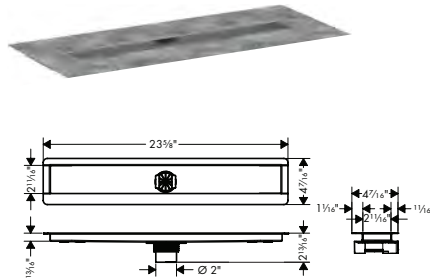

RainDrain 23 5/8" Required Rough

RainDrain Rough 2" outlet 23 5/8" (600mm)

- Consists of: Stainless Steel drain, Pre-assembled sealing membrane, Height adjustment feet, Hair catcher, Tiling aid
- Suitable for All RainDrain Rock and RainDrain Match finish sets
- Where to use: New construction, Renovation
- Incl. height adjustment feet and tiling aid for installation
- With integrated slope
- Material installation set: Stainless Steel 304 (1.4301)

56010181

450

RainDrain Rock 27 5/8" Linear Drain