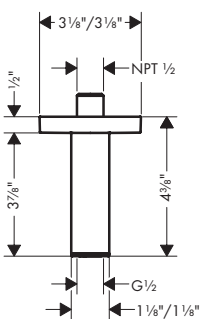

Showerarm E, 15"

- Length: 390 mm (15 3/8")
- Brass
- Connection type: 1/2" NPT
- Showerarm, Escutcheon, Mounting Material, Assembly instructions

chrome	24337001	179
matte black	24337671	237
brushed nickel	24337821	237

Available Spring/Summer 2023

NEW