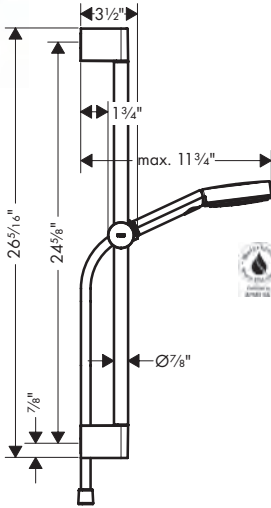

Pulsify Select S Wallbar Set 105 3-Jet 24", 2.5 GPM

- Consists of: Handshower, Slider, Wallbar, Handshower hose
- Spray modes: PowderRain, IntenseRain, Pulsating Massage
- Select button for comfortable alternation of spray modes
- Flow: 2.5 GPM (9.5 L/Min)
- Pivot connector prevents hose from tangling
- Wall mounted: Fastens with screws
- Profile stand pipe: Round

Finish	Part No.	List $
chrome	24161001	227
matte black	24161671	300
brushed nickel	24161821	300

Includes

- Pulsify Select S Handshower 105 3-Jet, 2.5 GPM (# 24111xxx)
- Handshower Hose Techniflex, 63" (# 28276xxx)
- Wallbar with slider

EcoRight Version

- Pulsify Select S Wallbar Set 105 3-Jet 24", 1.75 GPM

chrome	24162001	227
matte black	24162671	300
brushed nickel	24162821	300

Wallbars
HS Sets
Wallbar Sets

hansgrohe Showers