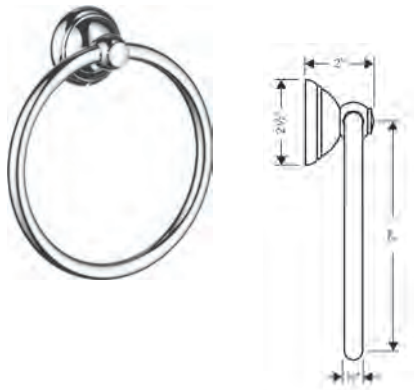

Metropol Classic  
hansgrohe Bathroom

**Recommended Accessories**

**C Accessories Towel Bar, 24"**

- Wall-mounted
- Brass
- Metal holder
- Fixed
- Concealed fastening

Finish	Part No.	List \$
chrome	06098000	222
brushed nickel	06098820	293
polished nickel	06098830	282