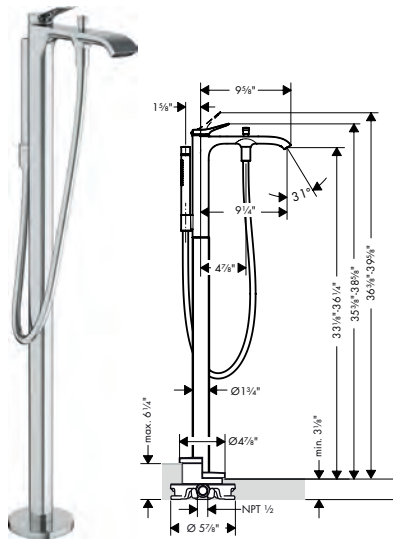

**Vivenis Tub Spout**

- Includes: Tub spout, Escutcheon, Assembly instructions
- Includes 1/2" female, 3/4" male adapter

Finish	Part No.	List \$
chrome	75410001	284
matte black	75410671	375
matte white	75410701	375
brushed nickel	75410821	375