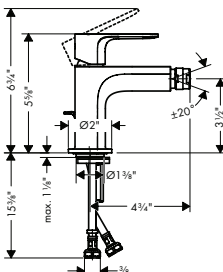

Bidet

NEW

Rebris S Single-Hole Bidet Faucet

chrome	72210001	220
matte black	72210671	290
brushed nickel	72210821	290

- Consists of: Single-lever bidet faucet, Pop-up assembly
- Spout height: 89 mm (3 1/2")
- Pivoting aerator
- Spray modes: Aerated spray
- Flow: 1.5 GPM (5.7 L/Min)
- Ceramic cartridge
- Pop-up drain

Available Spring 2023