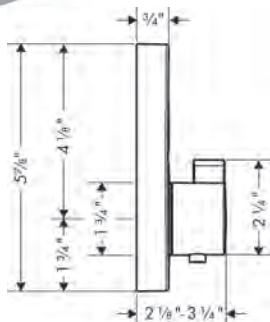

ShowerSelect S Thermostatic Trim for 2 Functions, Round

- Select push-button on/off control for 2 outlets
- Outlets may be operated simultaneously
- Flow: 8.0 GPM (30.3 L/Min) / 2.0 GPM (7.6 L/Min)
- Thermostatic cartridge, Start/stop cartridge
- Anti-scald 100° safety stop
- Optimized for water-efficient shower products
- Trim comes with Select buttons: handshower and Rain
- Optional accessory to limit total flow to 2.0 GPM @ 80 psi where required

Finish	Part No.	List $
chrome	15743001	833
matte black	15743671	1,099
matte white	15743701	1,099
brushed nickel	15743821	1,099

Required Parts

- **iBox universal** Rough, with Service Stops, 3/4"

01850181	198