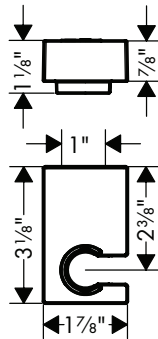

Handshower Holders

Handshower Holder

- Wall-mounted

chrome	28387001	79
brushed bronze	28387141	103
brushed black	28387341	103
chrome		
matte black	28387671	103
matte white	28387701	103
brushed nickel	28387821	103