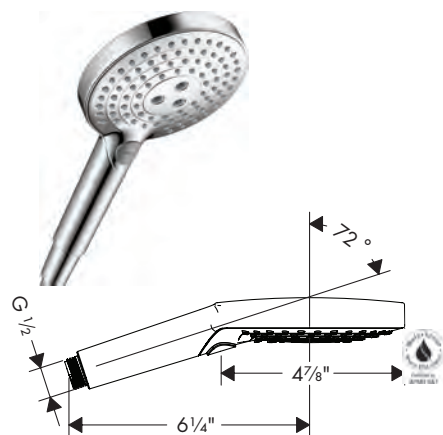

Handshowers

Raindance Select S

Handshower 120 3-Jet
PowderRain, 2.5 GPM

- Spray modes: PowderRain, Rain, Whirl
- Select button for comfortable alternation of spray modes
- Spray face finish: Easy cleanable plastic spray disc
- Flow: 2.5 GPM (9.5 L/Min)

Finish	Part No.	List $
chrome	26037001	197
brushed bronze	26037141	262
matte black	26037671	262
brushed nickel	26037821	262
polished nickel	26037831	251

EcoRight Version

Raindance Select S Handshower 120
3-Jet PowderRain, 1.75 GPM

chrome	26036001	197
brushed bronze	26036141	262
matte black	26036671	262
brushed nickel	26036821	262
polished nickel	26036831	251