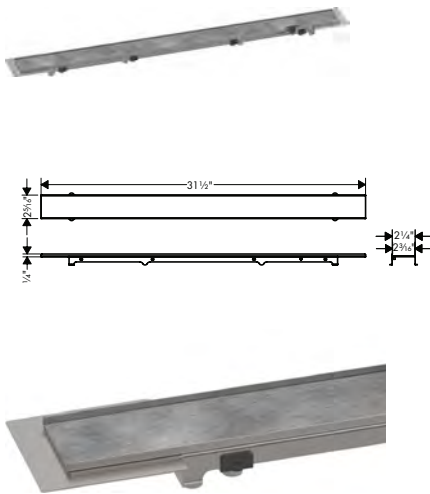

RainDrain Rock Trim 27 5/8" Cut to Size and Tileable

- Consists of: Tileable trim, Grate removal tool
- Can be shortened on site
- Frameless design
- Where to use: New construction, Renovation
- Tile thickness: Up to 40 mm (1 1/2")
- Suitable for every type of tile and tile thickness
- Grate removal tool allows easy removal of the trim
- Easy to clean
- Mounting type: Free in the floor, Two-sided
- Drain length covers distance range of 27 5/8" to 31 1/2"
- 50 mm (2") excess length on both sides
- Can be shortened to a minimum of 700 mm (27 5/8")
- Grate material: Stainless Steel 304 (1.4301)
- Suitable for primary drainage

56030001

286

Required Parts

- **RainDrain** Rough 2" outlet 27 5/8" (700mm)

56011181

465