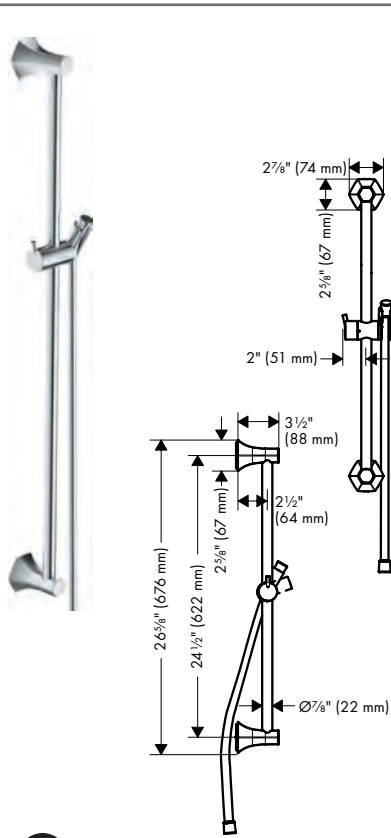

Locarno Wallbar, 24"

- Consists of: Wallbar, Handshower hose, Slider
- Hose nut: For shower hoses with conical nut on both sides
- Profile stand pipe: Round
- Angle-adjustable holder pivots left and right, slides easily and locks in place

Includes

- Handshower Hose Techniflex, 63" (# 28276xxx)

Alternate Version

- **Locarno Wallbar, 36"**

Finish	Part No.	List $
chrome	04829000	242
brushed gold optic	04829250	320
matte black	04829670	320
brushed nickel	04829820	320
polished nickel	04829830	308

chrome	04832000	279
brushed gold optic	04832250	367
matte black	04832670	367
brushed nickel	04832820	367
polished nickel	04832830	354

Optional Parts

- **Casetta** Soap Dish Puro
- **Casetta** Soap Dishes

chrome	28679000	74
clear	28675000	120