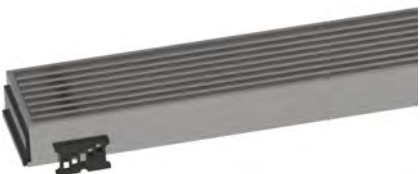

RainDrain Match Boardwalk Trim 47 1/4" with Height Adjustable Frame

- Consists of: Design trim, Height adjustable frame, Wall installation flange
- Easy to clean surface
- Easy adjustment to tile thickness with height adjustable frame (1/4" - 3/4")
- Up to 60 l/min drainage capacity
- Where to use: New construction, Renovation
- Tile thickness: Up to 18 mm (3/4")
- Suitable for any type of tile
- Grate removal tool allows easy removal of the trim
- Mounting type: Wall-mounted, Free in the floor
- Wall mounting possible
- Tile inlay depth: 12 mm (1/2")
- Grate material: Stainless Steel 304 (1.4301)
- Suitable for primary and secondary drainage
- Frame width: 62 mm (2 1/2")

brushed stainless steel	56125801	1,078

Required Parts

· RainDrain Rough 2" outlet 47 1/4"	56015181	540