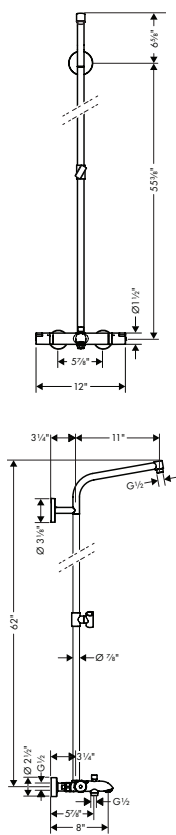

Crometta Showerpipe with Tub Filler without Shower Components

chrome

04869000

916

- Height-adjustable hand shower holder
- Integrated volume control/ diverter for 2 functions
- Outlets may not be operated simultaneously
- Exposed installation
- Thermostatic cartridge
- Does not include: Showerhead, Hand shower
- Installation: Wall-mounted

Includes

- Handshower Hose Techniflex, 63" (# 28276003)

Required Parts

- Showerpipe Basic Set

16181181

87