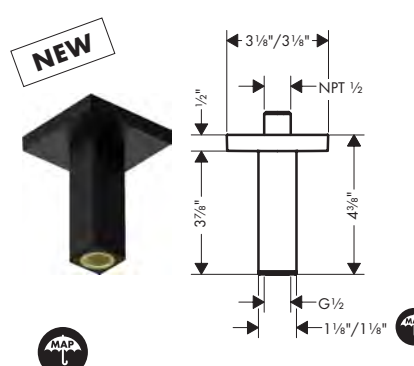

chrome	24338001	132
matte black	24338671	199
brushed nickel	24338821	199

- Length: 100 mm (4")
- Brass
- Connection type: 1/2" NPT
- Ceiling connector, Escutcheon, Mounting Material, Assembly instructions
- Ceiling connector not extendable, Ceiling connector not shortenable

Alternate Version

· Extension Pipe for Ceiling Mount E, 12"	chrome	24339001	179
	matte black	24339671	236
	brushed nickel	24339821	236