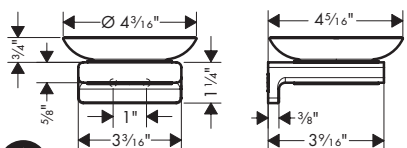

AddStoris Soap Dish

- Wall-mounted
- Material recess: Matt glass
- Metal holder
- With mounting material
- Concealed fastening
- Diameter of drilled hole: 6 mm (1/4")

chrome	41746000	83
matte black	41746670	109
brushed nickel	41746820	109

Brushed Nickel Available Spring 2023
All Other Finishes Available Now