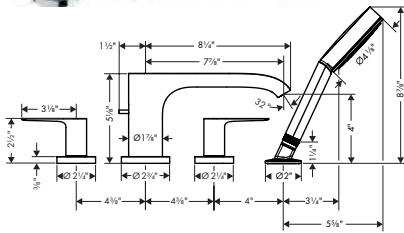

Bath

Vivenis 4-Hole Roman Tub Set Trim with 1.8 GPM Handshower

- Consists of: 4-Hole Roman tub filler trim, Handshower, Handshower holder
- Spray type mixer: WaterfallStream
- Spray type hand shower: PowderRain
- Maximum pull-out length of hand shower: 55 inches
- 90° ceramic valves

Includes

- Pulsify Select S Handshower 105 3-Jet Relaxation 1.75 GPM (# 24112xxx)

Required Parts

- Rough, 4-Hole Roman Tub Set

Finish	Part No.	List $
chrome	75443001	1,365
matte black	75443671	1,801
matte white	75443701	1,801
brushed nickel	75443821	1,801

Vivenis Tub Spout

- Includes: Tub spout, Escutcheon, Assembly instructions
- Includes 1/2" female, 3/4" male adapter

Finish	Part No.	List $
chrome	75410001	284
matte black	75410671	375
matte white	75410701	375
brushed nickel	75410821	375