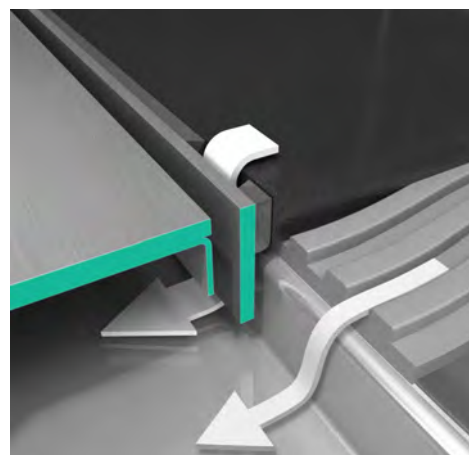

## Height flexibility

The finish set can be easily fixed at different heights using the height-adjustable frame. The robust stainless steel frame adapts to tile thicknesses of 0.7 - 1.8 cm and makes installation easy and safe.