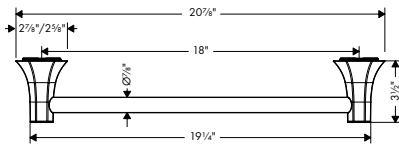

Locarno Towel Bar, 18"

- Wall-mounted
- Metal
- Fixed
- Concealed fastening

chrome	04834000	159
brushed gold optic	04834250	211
matte black	04834670	211
brushed nickel	04834820	211
polished nickel	04834830	203