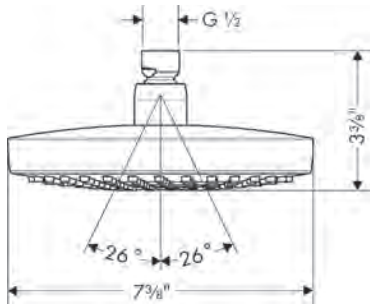

Showerheads

Croma Select S Showerhead
180 2-Jet, 2.5 GPM

- Shower head size: 180 mm (7 1/8")
- Spray modes: Rain, IntenseRain
- Select button for comfortable alternation of spray modes
- 147 no-clog spray channels
- Spray face finish: Fully-finished matching spray face
- Flow: 2.5 GPM (9.5 L/Min)
- Spray face removable for cleaning

Finish	Part No.	List $
chrome	04825000	362
brushed nickel	04825820	478

EcoRight Version

- **Croma Select S** Showerhead 180 2-Jet, 1.8 GPM

chrome	04388000	350
brushed nickel	04388820	462

- **Croma Select S** Showerhead 180 2-Jet, 1.5 GPM

chrome	26549001	362
brushed nickel	26549821	478