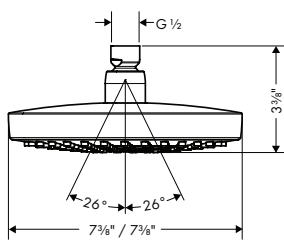

Croma Select E Showerhead
180 2-Jet, 2.5 GPM

- Shower head size: 180 mm (7 1/8")
- Spray modes: Rain, IntenseRain
- Select button for comfortable alternation of spray modes
- 147 no-clog spray channels
- Spray face finish: Fully-finished matching spray face
- Flow: 2.5 GPM (9.5 L/Min)
- Spray face removable for cleaning

chrome	04925000	362
brushed nickel	04925820	478

EcoRight Version

- **Croma Select E** Showerhead 180 2-Jet, 1.8 GPM

chrome	04387000	350
white/chrome	04387400	350
brushed nickel	04387820	462

- **Croma Select E** Showerhead 180 2-Jet, 1.5 GPM

chrome	26817001	362
brushed nickel	26817821	478