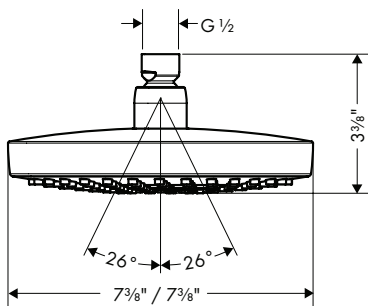

Croma Select E Showerhead
180 2-Jet, 2.5 GPM

- Shower head size: 180 mm (7 1/8")
- Spray modes: Rain, IntenseRain
- Select button for comfortable alternation of spray modes
- 147 no-clog spray channels
- Spray face finish: Fully-finished matching spray face
- Flow: 2.5 GPM (9.5 L/Min)
- Spray face removable for cleaning

chrome	04925000	362
brushed nickel	04925820	478

EcoRight Version

- **Croma Select E Showerhead** 180 2-Jet, 1.8 GPM

chrome	04387000	350
white/chrome	04387400	350
brushed nickel	04387820	462

- **Croma Select E Showerhead** 180 2-Jet, 1.5 GPM

chrome	26817001	362
brushed nickel	26817821	478