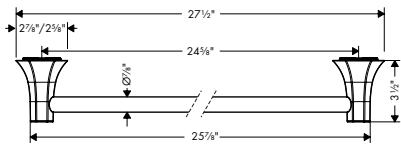

Locarno Towel Bar, 24"

- Wall-mounted
- Metal
- Fixed
- With mounting material
- Concealed fastening

chrome	04835000	171
brushed gold optic	04835250	225
matte black	04835670	225
brushed nickel	04835820	225
polished nickel	04835830	217