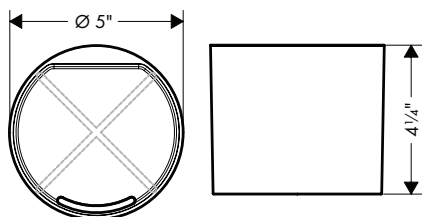

WallStoris Tumbler

- Consists of: Tumbler, Partition wall
- Plastic dyed through
- Recess for draining water
- Accessory can be clicked onto the wall bar
- Ideal to store shampoo, razors, tooth paste
- With a partition that can be repositioned or removed
- Dishwasher safe, easy to clean

matte black	27921670	44
matte white	27921700	44

Required Parts

· WallStoris Wall bar, 20"	matte black matte white	27902670 27902700	55 55
· WallStoris Wall bar, 28"	matte black matte white	27904670 27904700	66 66