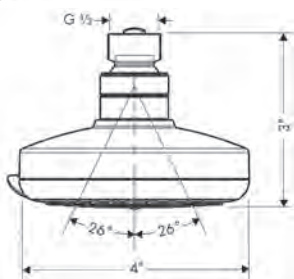

Croma 100 Showerhead E
3-Jet, 2.5 GPM

- Shower head size: 100 mm (4")
- Spray modes: Rain, Pulsating Massage, Intense Turbo
- Adjustment with shift on overhead shower
- 75 no-clog spray channels
- Spray face finish: Grey
- Flow: 2.5 GPM (9.5 L/Min)

chrome	04071000	120
brushed nickel	04071820	158

EcoRight Version

- **Croma 100** Showerhead E 3-Jet, 1.8 GPM

chrome	04733000	116
brushed nickel	04733820	153

- **Croma 100** Showerhead E 3-Jet, 1.5 GPM

chrome	04929000	116
brushed nickel	04929820	153