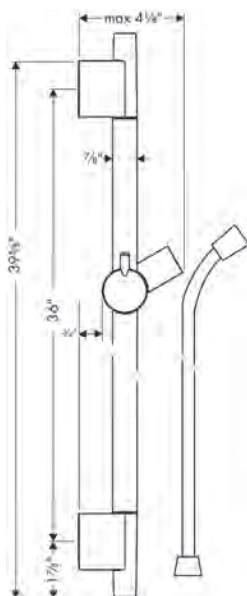

Wallbars

Unica Wallbar S, 36"

- Consists of: Wallbar, Handshower hose, Slider
- Profile stand pipe: Round
- Angle-adjustable holder pivots left and right, slides easily and locks in place

chrome	28631000	260
brushed bronze	28631140	342
brushed black	28631340	342
chrome		
matte black	28631670	342
matte white	28631700	342
brushed nickel	28631820	342

Includes

- Handshower Hose Techniflex, 63" (#28276xxx)

Alternate Version

- **Unica Wallbar S, 24"**

chrome	28632000	229
brushed nickel	28632820	302
polished nickel	28632830	291

Optional Parts

- **Casetta Soap Dish Puro**
- **Casetta Soap Dishes**

chrome	28679000	74
clear	28675000	120