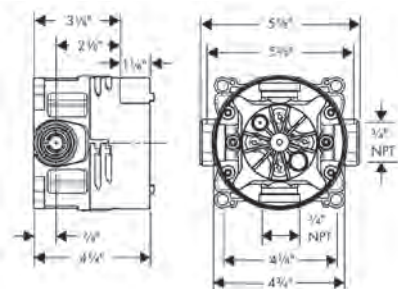

iBox universal Rough, with Service Stops, 3/4"

Part No.	01850181	List $	198

- 3/4" NPT
- 180° rotationally-symmetric installation
- Sound-decoupled installation

Optional Parts

- Installation Set, iBox Universal Plus Rough 96615000 57