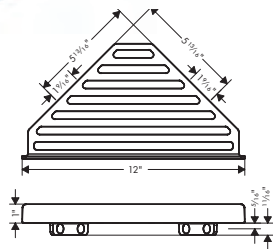

Recommended Accessories

AddStoris Corner Basket

- Wall-mounted
- Metal holder
- With mounting material
- Concealed fastening
- Diameter of drilled hole: 6 mm (1/4")
- May also be used as a shelf

Finish	Part No.	List $
chrome	41741000	83
matte black	41741670	109
brushed nickel	41741820	109

Brushed Nickel Available Spring 2023
All Other Finishes Available Now