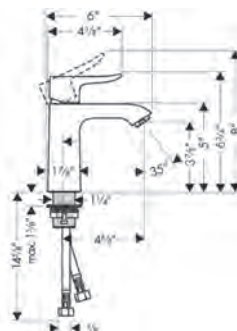

Metris Single-Hole Faucet 110 CoolStart, 1.2 GPM

chrome

31121001

396

- Spray modes: Aerated spray
- Flow: 1.2 GPM (4.5 L/Min)
- Ceramic cartridge
- Does not include: Pop-up assembly