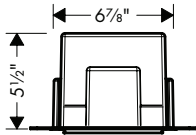

XtraStoris Minimalistic Wall niche frameless 12"x 6"x 5 1/2"

- Consists of: Wall niche frameless, Sealing set
- Installation depth: 140 mm (5 1/2")
- Where to use: New construction, Renovation
- Variable installation depth
- Easy to clean surface
- Installable flush with the wall or as a design element sticking out (up to 2 1/8")
- Frameless design
- Suitable for use in wet areas
- Easy adjustment to tile thickness
- Wall type: Solid wall construction, Drywall construction
- Material sealing set: Polystyrene (PS)
- Material wall niche: Stainless Steel 304 (1.4301)
- Dimensions wall niche: 11 7/8" x 5 7/8" x 5 1/2" (HxWxD)
- Required dimensions for sealing set: 12 3/8" x 6 7/8" x 5 1/2" (HxWxD)

Finish	Part No.	List $
matte black	56076670	680
matte white	56076700	680
brushed stainless steel	56076800	680

Alternate Version

· XtraStoris Minimalistic Wall niche frameless 12"x 6"x 4"	matte black	56070670	650
	matte white	56070700	650
	brushed stainless steel	56070800	650
· XtraStoris Minimalistic Wall niche frameless 12"x 12"x 4"	matte black	56073670	753
	matte white	56073700	753
	brushed stainless steel	56073800	753
· XtraStoris Minimalistic Wall niche frameless 12"x 12"x 5 1/2"	matte black	56079670	788
	matte white	56079700	788
	brushed stainless steel	56079800	788