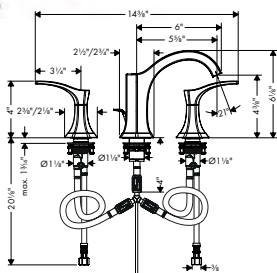

Locarno Widespread Faucet with Pop-Up Drain, 1.2 GPM

- Consists of: Pop-up assembly
- Spray modes: Laminar spray
- Flow: 1.2 GPM (4.5 L/Min)
- 90° ceramic valves
- Includes pop-up drain

chrome	04813000	648
brushed gold optic	04813250	855
matte black	04813670	855
brushed nickel	04813820	855
polished nickel	04813830	823