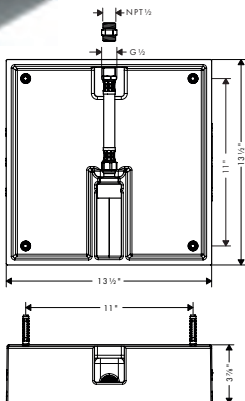

Required Parts

- **Raindance E Rough, Showerhead 400 Square 1-Jet**

26254181

135

Raindance E Rough, Showerhead 400 Square 1-Jet

chrome

26254181

135

- 1/2" NPT