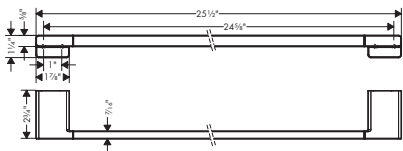

Brushed Nickel Available Spring 2023
All Other Finishes Available Now

AddStoris Liquid Soap Dispenser

- Material container: Matt glass
- Type of soap: Liquid soap
- 6.76 oz capacity
- With mounting material
- Concealed fastening

chrome	41745000	94
matte black	41745670	123
matte white	41745700	123
brushed nickel	41745820	123