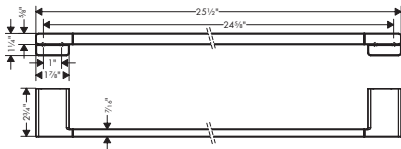

**Brushed Nickel Available Spring 2023**  
**All Other Finishes Available Now**

**AddStoris** Towel Bar, 24"

- Wall-mounted
- Metal
- Metal holder
- With mounting material
- Concealed fastening
- Diameter of drilled hole: 6 mm (1/4")