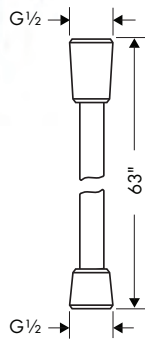

Handshower Hose

Handshower Hose Techniflex, 63"

- High-quality shower hose
- Pivot connector prevents hose from tangling
- No-kink hose
- Connection thread: G 1/2

Alternate Version

· Handshower Hose Techniflex, 80"

Finish	Part No.	List $
chrome	28276003	71
brushed nickel	28276823	94
polished nickel	28276833	91
rubbed bronze	28276923	94
chrome	28274000	94
brushed nickel	28274820	125
polished nickel	28274830	120