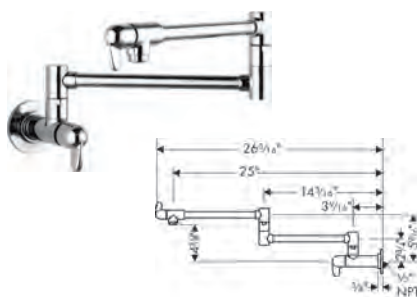

Allegro E Pot Filler, Wall-Mounted

chrome
steel optic

04059000
04059860

1,282
1,693

- Swivel range 180°
- Aerated spray
- Wall-mounted
- For cold water connection
- Flow: 2.5 GPM (9.5 L/Min)
- 90° ceramic valves
- 1/2" NPT