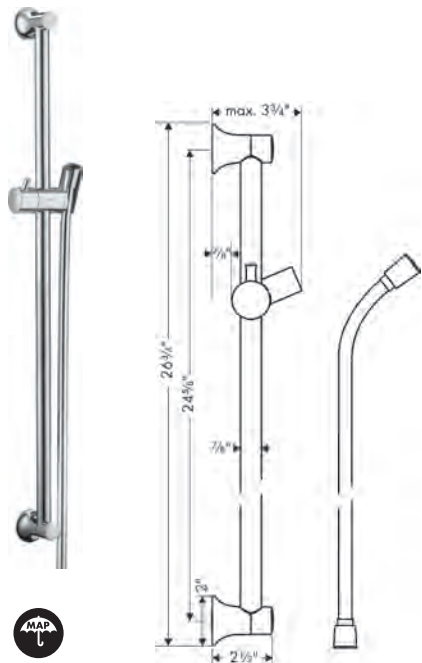

Unica Wallbar Classic, 24"

- Consists of: Wallbar, Handshower hose, Slider
- Profile stand pipe: Round
- Angle-adjustable holder pivots left and right, slides easily and locks in place

Includes

· Handshower Hose Techniflex, 63"
(#28276xxx)

chrome	27617000	328
matte black	27617670	432
brushed nickel	27617820	432
polished nickel	27617830	417