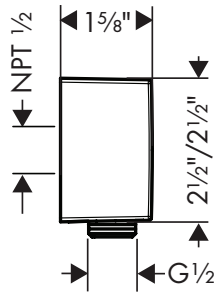

Wall Outlets

FixFit Wall Outlet Square with Check Valves

- For All 1/2" hoses
- Metal connection angle
- 1/2" NPT

Finish	Part No.	List $
chrome	26455001	118
brushed bronze	26455141	156
brushed black	26455341	156
chrome		
matte black	26455671	156
matte white	26455701	156
brushed nickel	26455821	156