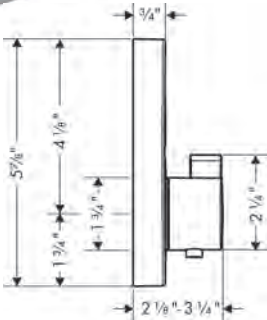

Recommended Shower Trims

ShowerSelect S Thermostatic Trim for 1 Function, Round

- Select push-button on/off control for 1 outlet
- Flow: 7.0 GPM (26.5 L/Min)
- Thermostatic cartridge, Start/stop cartridge
- Anti-scald 100° safety stop
- Optimized for water-efficient shower products
- Thermostat is delivered with On/Off button

Finish	Part No.	List $
chrome	15744001	793
matte black	15744671	1,047
brushed nickel	15744821	1,047

Required Parts

- **iBox universal** Rough, with Service Stops, 3/4"

01850181	198