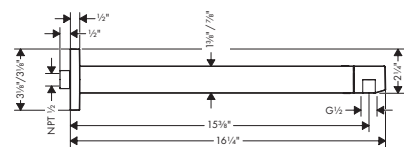

chrome	24337001	179
matte black	24337671	237
brushed nickel	24337821	237

- Length: 390 mm (15 3/8")
- Brass
- Connection type: 1/2" NPT
- Showerarm, Escutcheon, Mounting Material, Assembly instructions