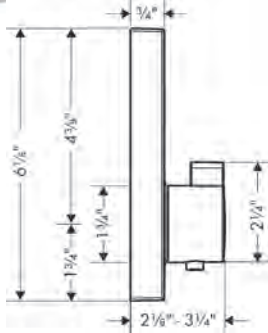

ShowerSelect® Trims

ShowerSelect Thermostatic Trim for 1 Function, Square

- Select push-button on/off control for 1 outlet
- Flow: 7.0 GPM (26.5 L/Min)
- Thermostatic cartridge, Start/stop cartridge
- Anti-scald 100° safety stop
- Optimized for water-efficient shower products
- Thermostat is delivered with On/Off button

Finish	Part No.	List $
chrome	15762001	793
brushed bronze	15762141	1,047
brushed black	15762341	1,047
chrome		
matte black	15762671	1,047
matte white	15762701	1,047
brushed nickel	15762821	1,047

Required Parts

· iBox universal Rough, with Service Stops, 3/4"	01850181	198