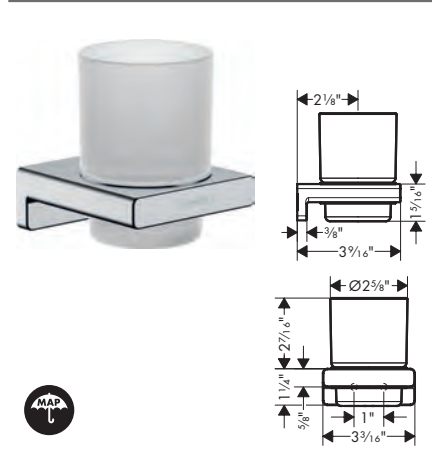

AddStoris Tumbler

- Wall-mounted
- Matte glass
- Metal holder
- With mounting material
- Concealed fastening
- Diameter of drilled hole: 6 mm (1/4")

chrome	41749000	99
brushed bronze	41749140	131
brushed black	41749340	131
chrome		
matte black	41749670	131
matte white	41749700	131
brushed nickel*	41749820	131

**Brushed Nickel Available Spring 2023
All Other Finishes Available Now**