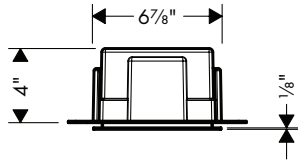

XtraStoris Individual Wall niche Matte White with design frame 12"x 6"x 4"

- Consists of: Wall niche with design frame, Sealing set
- Body color: Matte White
- Installation depth: 100 mm (4")
- Where to use: New construction, Renovation
- Easy to clean surface
- Suitable for use in wet areas
- Wall type: Solid wall construction, Drywall construction
- Material sealing set: Polystyrene (PS)
- Material wall niche: Stainless Steel 304 (1.4301)
- With 2 mm thick design frame
- Dimensions wall niche: 11 7/8" x 5 7/8" x 4" (HxWxD)
- Required dimensions for sealing set: 12 3/8" x 6 7/8" x 4" (HxWxD)

Finish	Part No.	List $
brushed bronze	56096140	850
brushed black	56096340	850
chrome		
matte black	56096670	850
matte white	56096700	850
brushed stainless steel	56096800	850
polished gold optic	56096990	850

Alternate Version

- **XtraStoris Individual Wall niche Matte White with design frame 12"x 12"x 4"**

brushed bronze	56099140	950
brushed black	56099340	950
chrome		
matte black	56099670	950
matte white	56099700	950
brushed stainless steel	56099800	950
polished gold optic	56099990	950