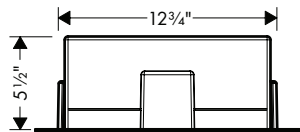

XtraStoris Rock Wall niche
with tileable door
12"x 12"x 5 1/2"

- Consists of: Wall niche with tileable door, Sealing set
- Tileable Push-Open door
- Depth of the tileable door: 12 mm (1/2")
- Installation depth: 140 mm (5 1/2")
- Where to use: New construction, Renovation
- Variable installation depth
- Easy to clean surface
- Suitable for use in wet areas
- Easy adjustment to tile thickness
- Wall type: Solid wall construction, Drywall construction
- Material sealing set: Polystyrene (PS)
- Material wall niche: Stainless Steel 304 (1.4301)
- Dimensions wall niche: 11 7/8" x 11 7/8" x 5 1/2" (HxWxD)
- Required dimensions for sealing set: 12 3/8" x 12 3/4" x 5 1/2" (HxWxD)

Finish	Part No.	List $
matte black	56091670	907
matte white	56091700	907
brushed stainless steel	56091800	907

Alternate Version

· XtraStoris Rock Wall niche with tileable door 12"x 6"x 4"	matte black	56082670	785
	matte white	56082700	785
	brushed stainless steel	56082800	785
· XtraStoris Rock Wall niche with tileable door 12"x 12"x 4"	matte black	56085670	897
	matte white	56085700	897
	brushed stainless steel	56085800	897
· XtraStoris Rock Wall niche with tileable door 12"x 6"x 5 1/2"	matte black	56088670	795
	matte white	56088700	795
	brushed stainless steel	56088800	795