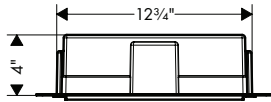

XtraStoris Minimalistic Wall niche frameless 12"x 12"x 4"

- Consists of: Wall niche frameless, Sealing set
- Installation depth: 100 mm (4")
- Where to use: New construction, Renovation
- Variable installation depth
- Easy to clean surface
- Installable flush with the wall or as a design element sticking out (up to 55 mm)
- Frameless design
- Suitable for use in wet areas
- Easy adjustment to tile thickness
- Wall type: Drywall construction, Solid wall construction
- Material sealing set: Polystyrene (PS)
- Material wall niche: Stainless Steel 304 (1.4301)
- Dimensions wall niche: 11 7/8" x 11 7/8" x 4" (HxWxD)
- Required dimensions for sealing set: 12 3/8" x 12 3/4" x 4" (HxWxD)

Finish	Part No.	List $
matte black	56073670	753
matte white	56073700	753
brushed stainless steel	56073800	753

Alternate Version

· XtraStoris Minimalistic Wall niche frameless 12"x 6"x 4"	matte black	56070670	650
	matte white	56070700	650
	brushed stainless steel	56070800	650
· XtraStoris Minimalistic Wall niche frameless 12"x 6"x 5 1/2"	matte black	56076670	680
	matte white	56076700	680
	brushed stainless steel	56076800	680
· XtraStoris Minimalistic Wall niche frameless 12"x 12"x 5 1/2"	matte black	56079670	788
	matte white	56079700	788
	brushed stainless steel	56079800	788