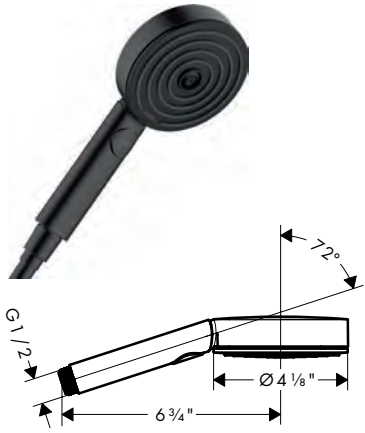

Recommended Handshowers