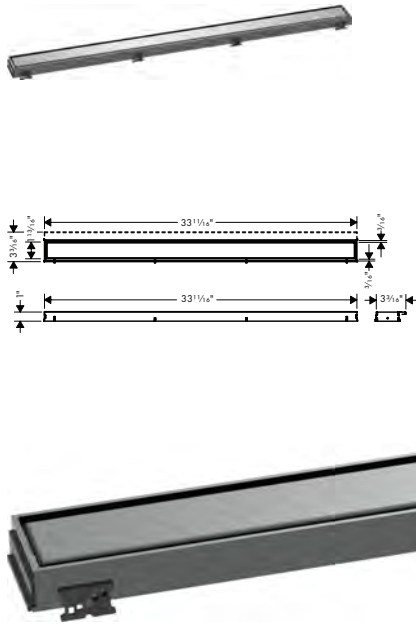

RainDrain Match 35 1/2" Linear Drains

RainDrain Match Trim 35 1/2" with Height Adjustable Frame

- Consists of: Design trim, Height adjustable frame, Wall installation flange
- Easy to clean surface
- Easy adjustment to tile thickness with height adjustable frame (1/4" - 3/4")
- Up to 60 l/min drainage capacity
- Where to use: New construction, Renovation
- Tile thickness: Up to 18 mm (3/4")
- Suitable for any type of tile
- Grate removal tool allows easy removal of the trim
- Mounting type: Wall-mounted, Free in the floor
- Wall mounting possible
- Tile inlay depth: 12 mm (1/2")
- Grate material: Stainless Steel 304 (1.4301)
- Suitable for primary and secondary drainage
- Frame width: 62 mm (2 1/2")

Finish	Part No.	List $
chrome	56040001	650
matte black	56040671	660
brushed stainless steel	56040801	500

Required Parts

- **RainDrain** Rough 2" outlet 35 1/2" (900mm)

56013181	495