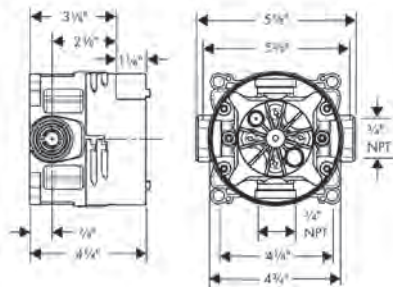

iBox universal Rough, with Service Stops, 3/4"

01850181	198

- 3/4" NPT
- 180° rotationally-symmetric installation
- Sound-decoupled installation

Optional Parts

- Installation Set, iBox Universal Plus Rough

96615000	57