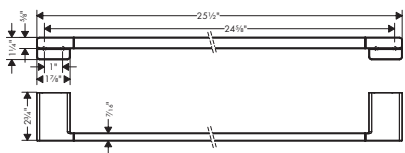

**Brushed Nickel Available Spring 2023**  
**All Other Finishes Available Now**

**AddStoris** Towel Bar, 24"

- Wall-mounted
- Metal
- Metal holder
- With mounting material
- Concealed fastening
- Diameter of drilled hole: 6 mm (1/4")