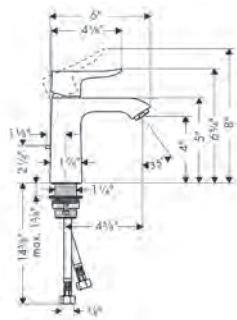

Metris Single-Hole Faucet 110 with Pop-Up Drain, 1.2 GPM

chrome
brushed nickel

31080001
31080821

462
610

- Spray modes: Aerated spray
- Flow: 1.2 GPM (4.5 L/Min)
- Ceramic cartridge
- Includes pop-up drain

Alternate Version

Metris Single-Hole Faucet 110 with Pop-Up Drain, 0.5 GPM

chrome
brushed nickel

31123001
31123821

462
610