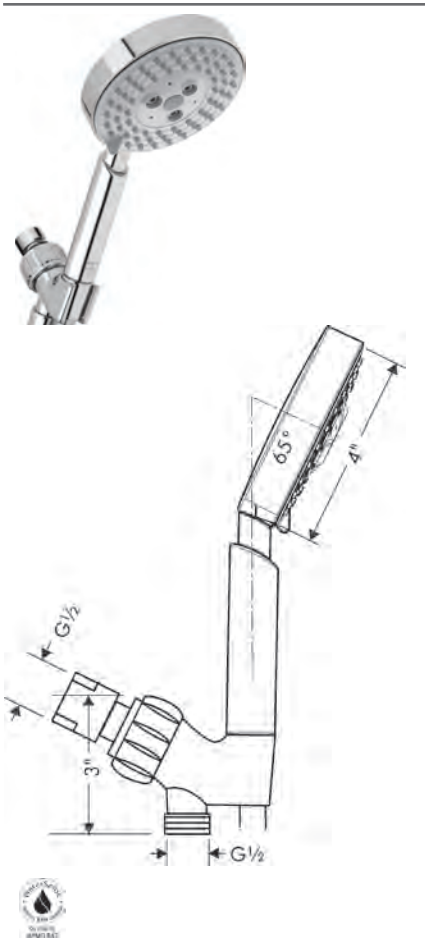

Raindance S Handshower Set
100 3-Jet, 2.0 GPM

- Consists of: Handshower, Handshower holder, Handshower hose
- Integrated support function
- Spray modes: RainAir, BalanceAir, Whirl
- Flow: 2.0 GPM (7.6 L/Min)
- Pivot connector prevents hose from tangling
- 30° adjustment
- Rinseable screen seal

Includes

- **Raindance S** Handshower 100 3-Jet, 2.0 GPM (# 04341000)
- Handshower Hose Techniflex, 63" (#28276xxx)
- Handshower holder

chrome	04518000	312