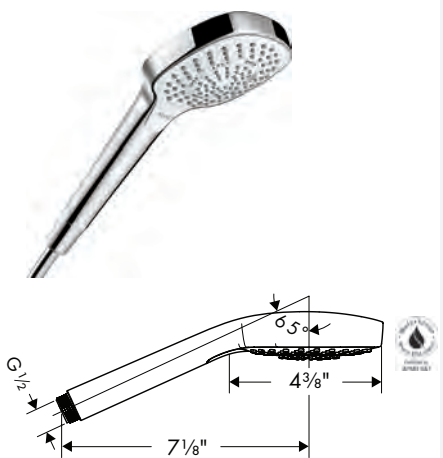

Cromo Select E Handshower
110 3-Jet, 2.5 GPM

- Spray modes: SoftRain, IntenseRain, Pulsating Massage
- 121 no-clog spray channels
- Select button for comfortable alternation of spray modes
- Spray face finish: Easy cleanable plastic spray disc
- Flow: 2.5 GPM (9.5 L/Min)

white/chrome	04948400	152
brushed nickel	04948820	200

EcoRight Version

- **Cromo Select E Handshower** 110 3-Jet, 1.75 GPM

white/chrome	04723400	152
brushed nickel	04723820	200