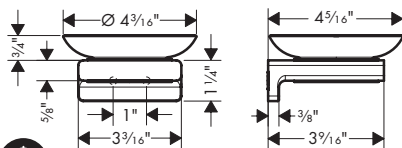

AddStoris Soap Dish

- Wall-mounted
- Material recess: Matt glass
- Metal holder
- With mounting material
- Concealed fastening
- Diameter of drilled hole: 6 mm (1/4")

chrome	41746000	83
matte black	41746670	109
matte white	41746700	109
brushed nickel	41746820	109

**Brushed Nickel Available Spring 2023
All Other Finishes Available Now**