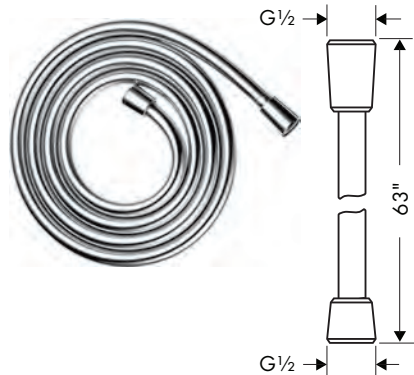

**Handshower Hose**

**Isiflex Handshower Hose Techniflex, 63"**

- High-quality shower hose
- Pivot connector prevents hose from tangling
- No-kink hose
- Connection thread: G 1/2

**Alternate Version**

- **Isiflex Handshower Hose Techniflex, 80"**