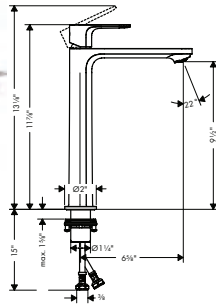

Available Spring 2023

NEW

**Rebris E** Single-Hole Faucet  
240, 1.2 GPM

chrome

72564001

350

- Spout height: 242 mm (9 1/2")
- Spray modes: Aerated spray
- Ceramic cartridge
- Does not include: Pop-up assembly