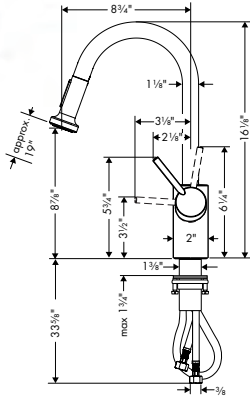

Talis® S VariArc

Talis S² HighArc Kitchen Faucet, 2-Spray Pull-Down, 1.75 GPM

- Swivel range 150°
- Aerated spray, Needle spray
- Non-locking spray diverter
- MagFit magnetic sprayhead docking
- Deck mounted
- Flow: 1.75 GPM (6.6 L/Min)
- Ceramic cartridge
- 3/8" connections
- Integrated double backflow prevention
- Extension length Up to 19 5/8" (50cm)

Alternate Version

Talis S² HighArc Kitchen Faucet, 2-Spray Pull-Down, 1.5 GPM

Finish	Part No.	List $
chrome	14877001	804
brushed gold optic	14877251	1,061
brushed black	14877341	1,061
chrome		
steel optic	14877801	1,061
polished nickel*	14877831	1,022

chrome	04310001	804
brushed gold optic	04310251	1,061
brushed black	04310341	1,061
chrome		
steel optic	04310801	1,061