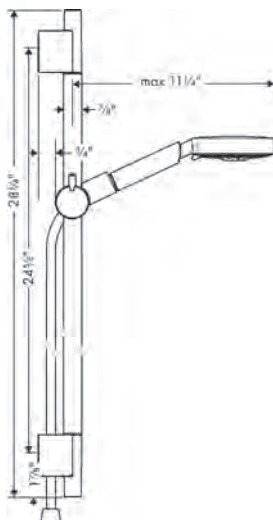

Raindance S Wallbar Set 120 3-Jet 24", 2.5 GPM

- Consists of: Handshower, Wallbar, Handshower hose, Slider
- Spray modes: RainAir, Whirl, BalanceAir
- Angle-adjustable holder pivots left and right, slides easily and locks in place
- Flow: 2.5 GPM (9.5 L/Min)
- Pivot connector prevents hose from tangling
- Wall mounted: Fastens with screws

chrome	04266000	549
brushed nickel	04266820	726

Includes

- Raindance S Handshower 100 3-Jet, 2.5 GPM (#28504xxx)
- Unica Wallbar S, 24" (# 28632xxx)
- Handshower Hose Techniflex, 63" (# 28276xxx)

Optional Parts

- Casetta Soap Dish Puro
- Casetta Soap Dishes

chrome	28679000	74
clear	28675000	120