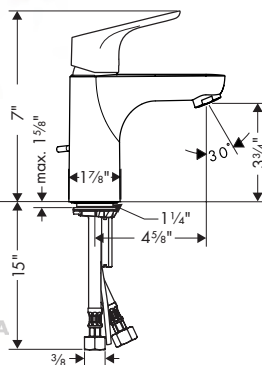

Focus Single-Hole Faucet 100 with Pop-Up Drain, 1.2 GPM

- chrome
- brushed nickel

- 04371000
- 04371820

- 286
- 377

- Spray modes: Aerated spray
- Flow: 1.2 GPM (4.5 L/Min)
- Ceramic cartridge
- Includes pop-up drain