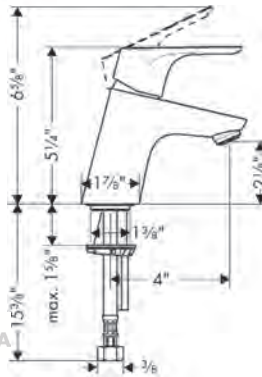

Focus Single-Hole Faucet 70, 1.2 GPM

chrome

04510000

233

- Spray modes: Aerated spray
- Flow: 1.2 GPM (4.5 L/Min)
- Ceramic cartridge
- Does not include: Pop-up assembly