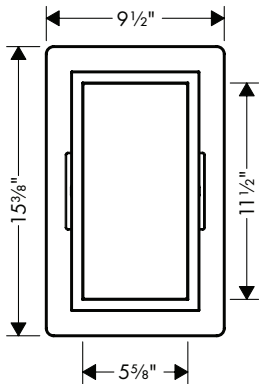

XtraStoris Individual Wall niche Matte White with design frame 12"x 6"x 4"

- Consists of: Wall niche with design frame, Sealing set
- Body color: Matte White
- Installation depth: 100 mm (4")
- Where to use: New construction, Renovation
- Easy to clean surface
- Suitable for use in wet areas
- Wall type: Solid wall construction, Drywall construction
- Material sealing set: Polystyrene (PS)
- Material wall niche: Stainless Steel 304 (1.4301)
- With 2 mm thick design frame
- Dimensions wall niche: 11 7/8" x 5 7/8" x 4" (HxWxD)
- Required dimensions for sealing set: 12 3/8" x 6 7/8" x 4" (HxWxD)

Finish	Part No.	List $
brushed bronze	56096140	850
brushed black	56096340	850
chrome		
matte black	56096670	850
matte white	56096700	850
brushed stainless steel	56096800	850
polished gold optic	56096990	850

Alternate Version

- **XtraStoris Individual Wall niche Matte White with design frame 12"x 12"x 4"**

brushed bronze	56099140	950
brushed black	56099340	950
chrome		
matte black	56099670	950
matte white	56099700	950
brushed stainless steel	56099800	950
polished gold optic	56099990	950