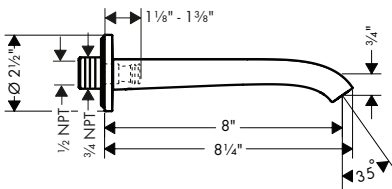

Bidet

Vivenis Single-Hole Bidet Faucet

- Consists of: Single-lever bidet faucet, Pop-up assembly
- Spout height: 81 mm (3 1/8")
- Ball-pivot joint
- Spray modes: Laminar spray
- Flow: 2.22 GPM
- Ceramic cartridge
- Includes pop-up drain
- Material waste set: Metal

Finish	Part No.	List $
chrome	75200001	546
matte black	75200671	721
matte white	75200701	721
brushed nickel	75200821	721

Bath

Vivenis 4-Hole Roman Tub Set Trim with 1.8 GPM Handshower

- Consists of: 4-Hole Roman tub filler trim, Handshower, Handshower holder
- Spray type mixer: WaterfallStream
- Spray type hand shower: PowderRain
- Maximum pull-out length of hand shower: 55 inches
- 90° ceramic valves

Includes

- Pulsify Select S Handshower 105 3-Jet Relaxation 1.75 GPM (# 24112xxx)

Required Parts

- Rough, 4-Hole Roman Tub Set

Finish	Part No.	List $
chrome	75443001	1,365
matte black	75443671	1,801
matte white	75443701	1,801
brushed nickel	75443821	1,801

Vivenis Tub Spout

- Includes: Tub spout, Escutcheon, Assembly instructions
- Includes 1/2" female, 3/4" male adapter

Finish	Part No.	List $
chrome	75410001	284
matte black	75410671	375
matte white	75410701	375
brushed nickel	75410821	375