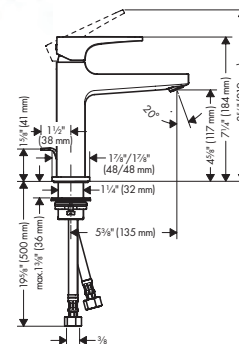

Metropol Single-Hole Faucet 110 with Lever Handle and Pop-Up Drain, 1.2 GPM

- Spray modes: Aerated spray
- Flow: 1.2 GPM (4.5 L/Min)
- Ceramic cartridge
- Includes pop-up drain

chrome	32506001	505
brushed bronze	32506141	667
brushed black	32506341	667
chrome	32506671	667
matte black	32506701	667
matte white	32506701	667
brushed nickel	32506821	667

Alternate Version

- **Metropol Single-Hole Faucet 110 with Lever Handle and Pop-Up Drain, 0.5 GPM**

chrome	32527001	505
brushed nickel	32527821	667