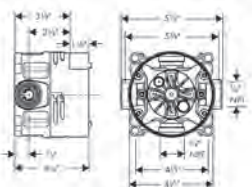

Ecostat® S Trims

Ecostat S Thermostatic Trim with Volume Control

- Volume control for 1 outlet
- Flow: 6.0 GPM (22.7 L/Min)
- Thermostatic cartridge, Ceramic cartridge
- Anti-scald 100° safety stop
- Optimized for water-efficient shower products

Finish	Part No.	List $
chrome	15757001	632
brushed bronze	15757141	833
brushed black	15757341	833
chrome		
matte black	15757671	833
matte white	15757701	833
brushed nickel	15757821	833

1. **Required Parts**
2. **iBox universal** Rough, with Service Stops, 3/4"

01850181 198

Ecostat S Thermostatic Trim with Volume Control and Diverter

- Volume control and diverter for 2 outlets
- Flow: 6.0 GPM (22.7 L/Min)
- Thermostatic cartridge, Shut-off/ diverter valve
- Anti-scald 100° safety stop
- Optimized for water-efficient shower products

chrome	15758001	670
brushed bronze	15758141	885
brushed black	15758341	885
chrome		
matte black	15758671	885
matte white	15758701	885
brushed nickel	15758821	885

1. **Required Parts**
2. **iBox universal** Rough, with Service Stops, 3/4"

01850181 198

Ecostat S Pressure Balance Trim

- Temperature and on/off control for 1 outlet
- Flow: 5.44 GPM (20.6 L/Min)
- Integrated bypass for use with diverter tub spouts

chrome	15739001	262
brushed bronze	15739141	345
brushed black	15739341	345
chrome		
matte black	15739671	345
matte white	15739701	345
brushed nickel	15739821	345

1. **Required Parts**
2. **iBox universal** Rough, with Service Stops, 3/4"

01850181 198

iBox universal Rough, with Service Stops, 3/4"

- 3/4" NPT
- 180° rotationally-symmetric installation
- Sound-decoupled installation

01850181 198

1. **Optional Parts**
2. Installation Set, iBox Universal Plus Rough

96615000 57