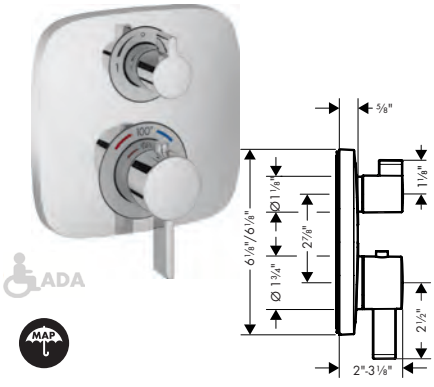

Trims

Ecostat E Thermostatic Trim with Volume Control

Finish	Part No.	List $
chrome	15707001	632
brushed nickel	15707821	833

- Volume control for 1 outlet
- Flow: 6.0 GPM (22.7 L/Min)
- Thermostatic cartridge, Ceramic cartridge
- Anti-scald 100° safety stop
- Optimized for water-efficient shower products

Required Parts

· iBox universal Rough, with Service Stops, 3/4"	01850181	198