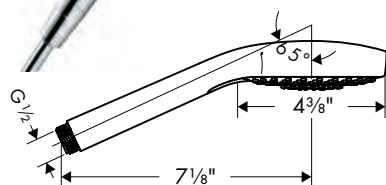

Handshowers

Croma Select S Handshower
110 3-Jet, 2.5 GPM

- Spray modes: SoftRain, IntenseRain, Pulsating Massage
- 121 no-clog spray channels
- Select button for comfortable alternation of spray modes
- Spray face finish: Easy cleanable plastic spray disc
- Flow: 2.5 GPM (9.5 L/Min)

white/chrome	04947400	152
brushed nickel	04947820	200

EcoRight Version

- **Croma Select S** Handshower 110 3-Jet, 1.75 GPM

white/chrome	04724400	152
brushed nickel	04724820	200