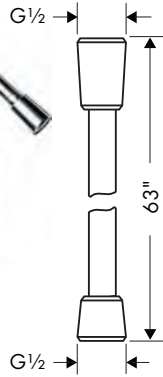

**Handshower Hose**

**Isiflex Handshower Hose Techniflex, 63"**

- High-quality shower hose
- Pivot connector prevents hose from tangling
- No-kink hose
- Connection thread: G 1/2

**Alternate Version**

- **Isiflex Handshower Hose Techniflex, 80"**