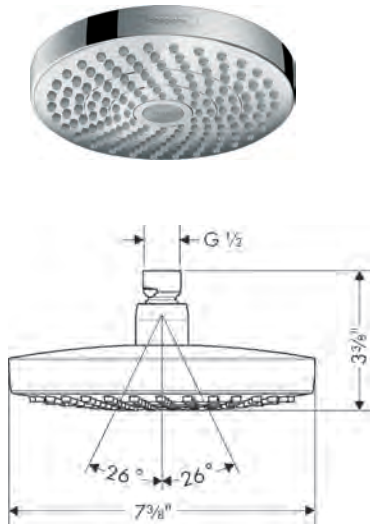

Showerheads

Croma Select S Showerhead
180 2-Jet, 2.5 GPM

- Shower head size: 180 mm (7 1/8")
- Spray modes: Rain, IntenseRain
- Select button for comfortable alternation of spray modes
- 147 no-clog spray channels
- Spray face finish: Fully-finished matching spray face
- Flow: 2.5 GPM (9.5 L/Min)
- Spray face removable for cleaning

Finish	Part No.	List $
chrome	04825000	362
brushed nickel	04825820	478

EcoRight Version

- **Croma Select S** Showerhead 180 2-Jet, 1.8 GPM
- **Croma Select S** Showerhead 180 2-Jet, 1.5 GPM

chrome	04388000	350
brushed nickel	04388820	462
chrome	26549001	362
brushed nickel	26549821	478