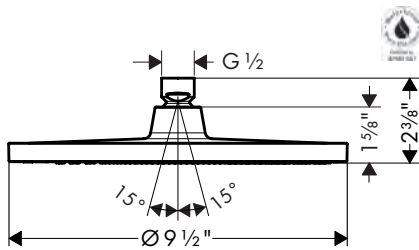

EcoRight Version

- **Crometta S** Showerhead 240 1-Jet, 1.75 GPM

chrome	26918001	240
matte black*	26918671	317
brushed nickel	26918821	317