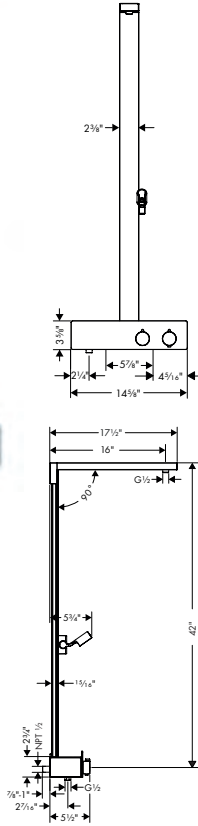

Raindance® Showerpipe Without Components

Raindance E Showerpipe without Shower Components

- 90° position adjustable hand shower holder, pivots left and right, up and down
- Shelf color: Anodized aluminum
- Height-adjustable hand shower holder
- Anti-scald 100° safety stop
- Integrated volume control/diverter for 2 functions
- Outlets may not be operated simultaneously
- Exposed installation
- Thermostatic cartridge
- Does not include: Showerhead, Hand shower, Hose
- Installation: Wall-mounted
- Number of outlets: 2 functions

Required Parts (choose one)

- **Raindance E Showerhead 300 1-Jet, 1.8 GPM**

Required Parts

- Showerpipe Basic Set
- Handshower Hose Techniflex, 63"

Finish	Part No.	List $
chrome	04732000	1,285
chrome	26240001	740
	16181181	87
chrome	28276003	71