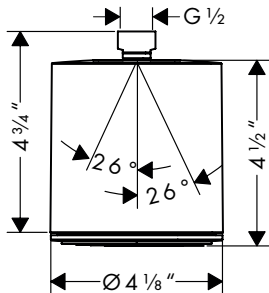

Pulsify™ S 105

Pulsify S Showerhead 105

1-Jet 2.5 GPM

- Shower head size: 105 mm (4 1/8")
- Spray modes: PowderRain
- Spray face finish: Graphite
- Flow: 2.5 GPM (9.5 L/Min)

Finish

Part No.

List $

chrome	24131001	113
matte black	24131671	149
brushed nickel	24131821	149

EcoRight Version

· Pulsify S Showerhead 105 1-Jet
1.75 GPM

chrome	24132001	113
matte black	24132671	149
brushed nickel	24132821	149

Optional Parts

· Pulsify Showerarm for Showerhead 105

chrome	24139001	68
matte black	24139671	90
brushed nickel	24139821	90