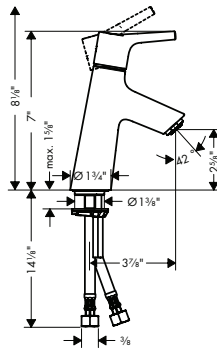

Talis S Single-Hole Faucet 80, 1.0 GPM

- Spray modes: Aerated spray
- Flow: 1.0 GPM (3.8 L/Min)
- Ceramic cartridge
- Does not include: Pop-up assembly

chrome

72018001

281