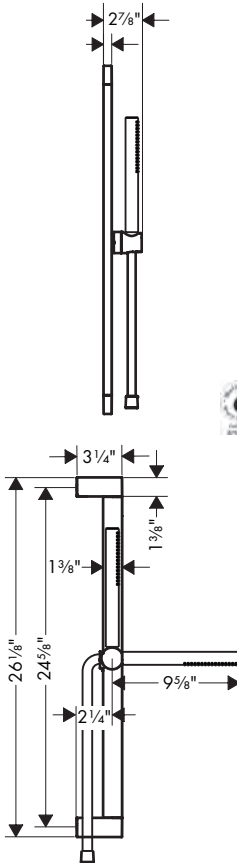

Pulsify S Wallbar Set 100 1-Jet 24", 2.5 GPM

- Consists of: Baton handshower, Wallbar, Handshower hose, Slider
- Spray modes: PowderRain
- Pivot connector prevents hose from tangling
- Wall mounted: Fastens with screws

Includes

- Pulsify S Baton Handshower 100 1-Jet, 2.5 GPM (#24125xxx)
- Handshower Hose Techniflex, 63" (# 28276xxx)
- Unica Wallbar, 24" (# 24404xxx)

EcoRight Version

- Pulsify S Wallbar Set 100 1-Jet 24", 1.75 GPM

Finish	Part No.	List $
chrome	24372001	276
matte black	24372671	364
brushed nickel	24372821	364

Available Fall 2023