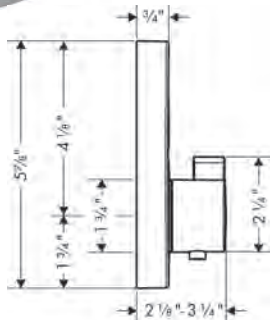

ShowerSelect® Trims

ShowerSelect S Thermostatic Trim for 1 Function, Round

- Select push-button on/off control for 1 outlet
- Flow: 7.0 GPM (26.5 L/Min)
- Thermostatic cartridge, Start/stop cartridge
- Anti-scald 100° safety stop
- Optimized for water-efficient shower products
- Thermostat is delivered with On/Off button

Finish	Part No.	List $
chrome	15744001	793
matte black	15744671	1,047
matte white	15744701	1,047
brushed nickel	15744821	1,047

Required Parts

- **iBox universal** Rough, with Service Stops, 3/4"

01850181	198