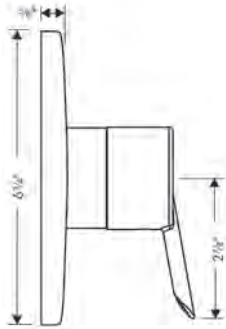

Commercial Trims

Commercial Pressure Balance Trim S

- Temperature and on/off control for 1 outlet
- Flow: 5.44 GPM (20.6 L/Min)
- Integrated bypass for use with diverter tub spouts

Required Parts

- **iBox universal** Rough, with Service Stops, 3/4"

Finish	Part No.	List $
chrome	04441000	235
brushed nickel	04441820	310

01850181	198