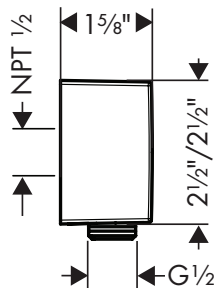

FixFit Wall Outlet Square with Check Valves

- For All 1/2" hoses
- Metal connection angle
- 1/2" NPT

chrome	26455001	118
brushed bronze	26455141	156
brushed black	26455341	156
chrome		
matte black	26455671	156
matte white	26455701	156
brushed nickel	26455821	156