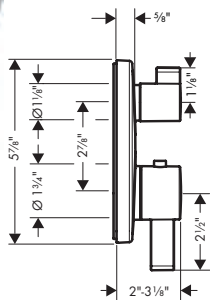

Ecostat® S Trims

Ecostat S Thermostatic Trim with Volume Control

- Volume control for 1 outlet
- Flow: 6.0 GPM (22.7 L/Min)
- Thermostatic cartridge, Ceramic cartridge
- Anti-scald 100° safety stop
- Optimized for water-efficient shower products

Finish	Part No.	List $
chrome	15757001	632
brushed bronze	15757141	833
brushed black	15757341	833
chrome		
matte black	15757671	833
matte white	15757701	833
brushed nickel	15757821	833

1. **Required Parts**
2. **iBox universal** Rough, with Service Stops, 3/4"

01850181 198