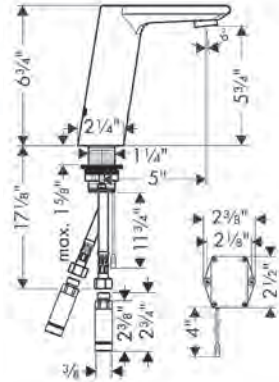

Faucets

Finish

Part No.

List $

Metris S Electronic Faucet with Preset Temperature Control

chrome

31101001

994

- Spray modes: Aerated spray
- Flow: 0.5 GPM (1.9 L/Min)
- Pre-set temperature
- Infrared sensor
- Battery operated (battery type 6V CR-P2, included) with low battery indicator
- Flushing time: 10 seconds
- Frequency of hygiene rinse: 24 hours
- Flushing time hygiene rinse: 10 seconds
- 3/8" hoses