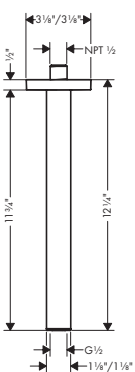

Alternate Version

· Extension Pipe for Ceiling Mount E, 12"	chrome	24339001	179
	matte black	24339671	236
	brushed nickel	24339821	236

Available Spring/Summer 2023

NEW