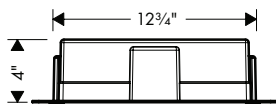

Finish   **Part No.**   **List $**

XtraStoris Rock Wall niche with tileable door 12"x 12"x 4"

matte black	56085670	897
matte white	56085700	897
brushed stainless steel	56085800	897

- Consists of: Wall niche with tileable door, Sealing set
- Tileable Push-Open door
- Depth of the tileable door: 12 mm (1/2")
- Installation depth: 100 mm (4")
- Where to use: New construction, Renovation
- Variable installation depth
- Easy to clean surface
- Suitable for use in wet areas
- Easy adjustment to tile thickness
- Wall type: Solid wall construction, Drywall construction
- Material sealing set: Polystyrene (PS)
- Material wall niche: Stainless Steel 304 (1.4301)
- Dimensions wall niche: 11 7/8" x 11 7/8" x 4" (HxWxD)
- Required dimensions for sealing set: 12 3/8" x 12 3/4" x 4" (HxWxD)

Alternate Version

· XtraStoris Rock Wall niche with tileable door 12"x 6"x 4"	matte black	56082670	785
	matte white	56082700	785
	brushed stainless steel	56082800	785
· XtraStoris Rock Wall niche with tileable door 12"x 6"x 5 1/2"	matte black	56088670	795
	matte white	56088700	795
	brushed stainless steel	56088800	795
· XtraStoris Rock Wall niche with tileable door 12"x 12"x 5 1/2"	matte black	56091670	907
	matte white	56091700	907
	brushed stainless steel	56091800	907