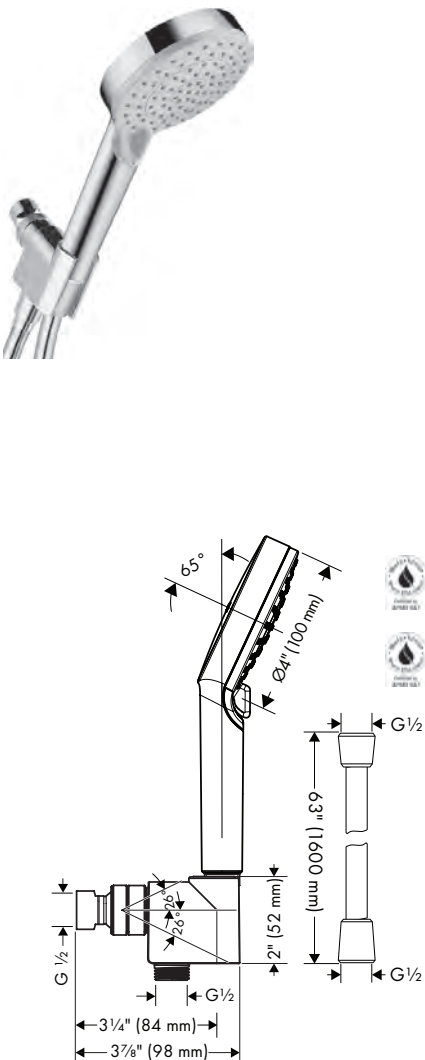

Vernis Blend Shower holder set
100 Vario 2.5 GPM

- Consists of: Handshower, Handshower hose, Porter unit
- Integrated support function
- Spray modes: Rain, IntenseRain
- Flow: 2.5 GPM (9.5 L/Min)
- Pivot connector prevents hose from tangling
- 26° adjustment
- Wall support of plastic
- Rinseable screen seal

Includes

- **Vernis Blend Hand shower** 100 Vario 2.5 GPM (# 26270xxx)
- Handshower Hose Techniflex, 63" (# 28276xxx)
- Showerarm Mount for Handshower (# 04580xxx)

EcoRight Version

- **Vernis Blend Handshower Set** 100 Vario-Jet, 1.75 GPM
- **Vernis Blend Shower holder set** 100 Vario 1.5 GPM

chrome	04949000	106
matte black	04949670	140
brushed nickel*	04949820	140

chrome	04950000	106
matte black	04950670	140
brushed nickel	04950820	140
chrome	04951000	106
matte black	04951670	140
brushed nickel	04951820	140