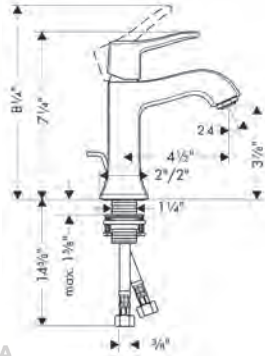

Faucets

Metris C Single-Hole Faucet
100 with Pop-Up Drain,
1.2 GPM

- Spray modes: Aerated spray
- Flow: 1.2 GPM (4.5 L/Min)
- Ceramic cartridge
- Includes pop-up drain

Finish

- chrome
- brushed nickel
- polished nickel
- rubbed bronze

Part No.

- 31075001
- 31075821
- 31075831
- 31075921

List $

- 479
- 633
- 609
- 633