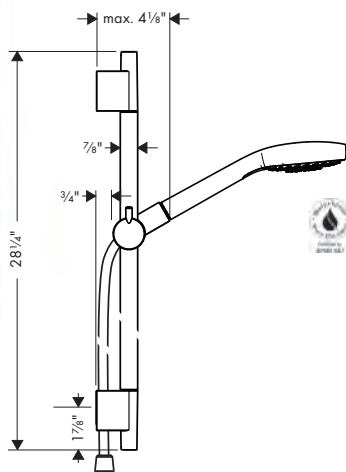

Croma Select E Wallbar Set
110 3-Jet 24", 2.5 GPM

- Consists of: Handshower, Wallbar, Handshower hose, Slider
- Spray modes: SoftRain, IntenseRain, Pulsating Massage
- Select button for comfortable alternation of spray modes
- Angle-adjustable holder pivots left and right, slides easily and locks in place
- Flow: 2.5 GPM (9.5 L/Min)
- Pivot connector prevents hose from tangling
- Wall mounted: Fastens with screws
- Profile stand pipe: Round

Includes

- **Croma Select E** Handshower 110 3-Jet, 2.5 GPM (# 04948xxx)
- **Unica** Wallbar S, 24" (# 28632xxx)
- Handshower Hose Techniflex, 63" (# 28276xxx)

EcoRight Version

- **Croma Select E** Wallbar Set 110 3-Jet 24", 1.8 GPM

chrome   04941000   275
brushed nickel   04941820   363

chrome   04790000   275
brushed nickel   04790820   363