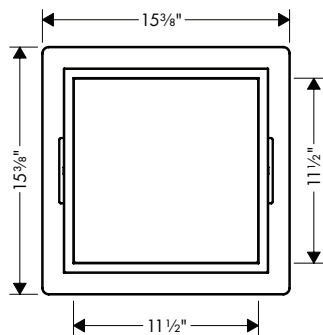

XtraStoris Individual Wall niche Matte White with design frame 12"x 12"x 4"

- Consists of: Wall niche with design frame, Sealing set
- Body color: Matte White
- Installation depth: 100 mm (4")
- Where to use: New construction, Renovation
- Easy to clean surface
- Suitable for use in wet areas
- Wall type: Solid wall construction, Drywall construction
- Material sealing set: Polystyrene (PS)
- Material wall niche: Stainless Steel 304 (1.4301)
- With 2 mm thick design frame
- Dimensions wall niche: 11 7/8" x 11 7/8" x 4" (HxWxD)
- Required dimensions for sealing set: 12 3/8" x 12 3/4" x 4" (HxWxD)

Finish	Part No.	List $
brushed bronze	56099140	950
brushed black	56099340	950
chrome		
matte black	56099670	950
matte white	56099700	950
brushed stainless steel	56099800	950
polished gold optic	56099990	950

Alternate Version

- **XtraStoris Individual Wall niche Matte White with design frame 12"x 6"x 4"**

brushed bronze	56096140	850
brushed black	56096340	850
chrome		
matte black	56096670	850
matte white	56096700	850
brushed stainless steel	56096800	850
polished gold optic	56096990	850