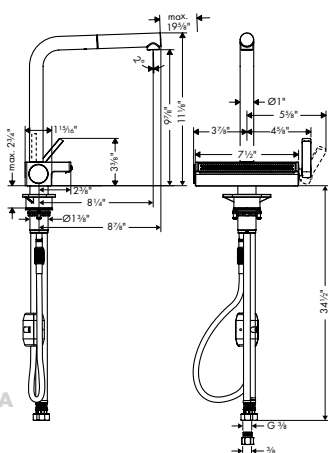

Aquno Select Kitchen Faucet, 2-Spray Pull-Out, 1.75 GPM

- Swivel range Adjustable in 3 steps: 60°, 110° or 150°
- Laminar spray, SatinFlow
- Change between SatinFlow and pull-out sprayer at the touch of a button
- MagFit magnetic sprayhead docking
- Deck mounted, Recommendation: the middle of tap hole drilling should be max. 50 mm from the back side of the bowl
- Flow: 1.75 GPM (6.6 L/Min)
- Ceramic cartridge
- 3/8" connections
- Integrated double backflow prevention
- Extension length Up to 30" (50cm)
- 1 3/8" Mounting hole required, Recommendation: the middle of tap hole drilling should be max. 50 mm from the back side of the bowl

chrome	73836001	942
brushed gold optic*	73836251	1,243
brushed black	73836341	1,243
chrome*		
matte black	73836671	1,243
steel optic	73836801	1,243
polished nickel*	73836831	1,195

Alternate Version

- **Aquno Select Kitchen Faucet, 2-Spray Pull-Out with sBox, 1.75 GPM**

chrome	73830001	1,047
brushed gold optic*	73830251	1,383
brushed black	73830341	1,383
chrome*		
matte black	73830671	1,383
steel optic	73830801	1,383
polished nickel*	73830831	1,331