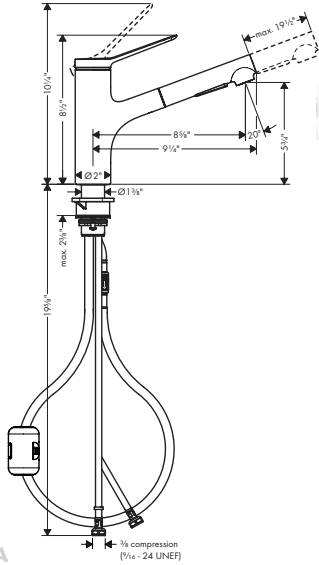

Zesis™

Zesis Kitchen Faucet, 2-Spray Pull-Out, 1.75GPM

- Swivel range 150°
- Aerated spray, Needle spray
- Toggle spray diverter
- Deck mounted
- Flow: 1.75 GPM (6.6 L/Min)
- Ceramic cartridge
- 3/8" connections
- Integrated double backflow prevention
- Extension length Up to 19 5/8" (50cm)
- Single lever kitchen mixer, Connection hoses, Fastening set, Assembly instructions

EcoRight Version

- **Zesis Kitchen Faucet, 2-Spray Pull-Out, 1.5 GPM**

Finish	Part No.	List $
chrome	7480001	432
matte black	74800671	571
steel optic	74800801	571

chrome	7481001	432
matte black	74810671	571
steel optic	74810801	571