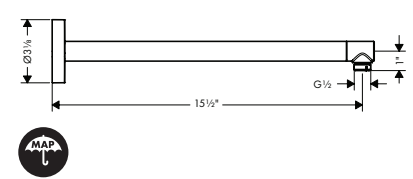

NEW

Showerarm, 15"

- Length: 390 mm (15 3/8")
- Brass
- Connection type: 1/2" NPT
- Showerarm, Mounting Material, Assembly instructions

chrome	24357001	179
matte black	24357671	236
brushed nickel	24357821	236

Available Fall 2023