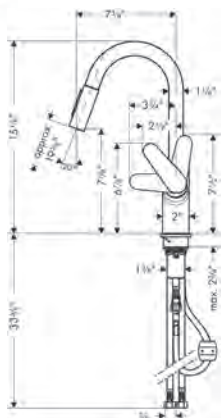

Focus Prep Kitchen Faucet, 2-Spray Pull-Down, 1.75 GPM

- Swivel range 150°
- Laminar spray, Needle spray
- Toggle spray diverter
- MagFit magnetic sprayhead docking
- Deck mounted
- Flow: 1.75 GPM (6.6 L/Min)
- Ceramic cartridge
- 3/8" connections
- Integrated double backflow prevention
- Extension length Up to 19 5/8" (50cm)

chrome	04506001	561
brushed gold optic*	04506251	765
brushed black	04506341	765
chrome*		
matte black*	04506671	765
steel optic	04506801	740
polished nickel*	04506831	736