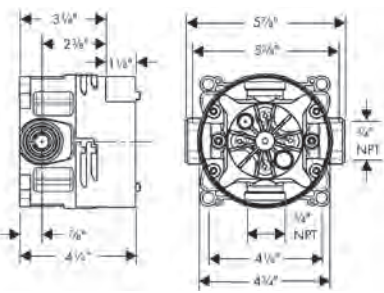

96615000

57

Recommended Accessories	Finish	Part No.	List \$
 <p>Technical drawing of a 12-inch towel bar showing dimensions: 11 3/4" (bar length), 18 3/4" (total length), 2 1/2" (height), 1 3/8" (height), 1/2" (height), 2 3/8" (height), and 2 7/8" (height).</p>	<p><b>Logis Towel Bar, 12"</b></p> <ul style="list-style-type: none"> <li>· Wall-mounted</li> <li>· Metal</li> <li>· Metal holder</li> <li>· With mounting material</li> <li>· Concealed fastening</li> <li>· Diameter of drilled hole: 6 mm (1/4")</li> </ul>	<p>chrome brushed nickel</p> <p>40513000 40513820</p>	<p>145 191</p>
 <p>Technical drawing of a 24-inch towel bar showing dimensions: 23 3/8" (bar length), 30" (total length), 3/4" (height), 2 1/2" (height), 1 3/8" (height), 1/2" (height), 2 3/8" (height), and 2 7/8" (height).</p>	<p><b>Logis Towel Bar, 24"</b></p> <ul style="list-style-type: none"> <li>· Wall-mounted</li> <li>· Brass</li> <li>· Metal holder</li> <li>· Fixed</li> <li>· With mounting material</li> <li>· Concealed fastening</li> <li>· Diameter of drilled hole: 6 mm (1/4")</li> </ul>	<p>chrome brushed nickel</p> <p>40516000 40516820</p>	<p>158 209</p>
 <p>Technical drawing of a dual towel bar showing dimensions: 17 1/2" (total length), 2 1/2" (height), 1 3/8" (height), 1/2" (height), 2" (height), and 2 3/8" (height).</p>	<p><b>Logis Dual Towel Bar</b></p> <ul style="list-style-type: none"> <li>· Wall-mounted</li> <li>· Brass</li> <li>· Metal holder</li> <li>· Arms swivel independently</li> <li>· With mounting material</li> <li>· Concealed fastening</li> <li>· Diameter of drilled hole: 6 mm (1/4")</li> </ul>	<p>chrome brushed nickel</p> <p>40512000 40512820</p>	<p>174 230</p>
 <p>Technical drawing of a hook showing dimensions: 3/4" (height) and 1 3/8" (width).</p>	<p><b>Logis Hook</b></p> <ul style="list-style-type: none"> <li>· Wall-mounted</li> <li>· Metal</li> <li>· With mounting material</li> <li>· Concealed fastening</li> <li>· Diameter of drilled hole: 6 mm (1/4")</li> </ul>	<p>chrome brushed nickel</p> <p>40511000 40511820</p>	<p>45 59</p>
 <p>Technical drawing of a soap dispenser showing dimensions: 5" (width), 2 3/4" (width), 1/2" (width), 2 1/2" (width), 4" (width), 2 1/2" (width), 5 1/4" (height), 6 3/4" (height), 2 1/2" (height), 1 3/8" (height), and 2 1/2" (height).</p>	<p><b>Logis Soap Dispenser</b></p> <ul style="list-style-type: none"> <li>· Material container: Matt glass</li> <li>· Type of soap: Liquid soap</li> <li>· 4 oz capacity</li> <li>· With mounting material</li> <li>· Concealed fastening</li> </ul>	<p>chrome brushed nickel</p> <p>40514000 40514820</p>	<p>174 230</p>