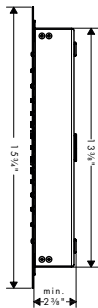

Raindance® E Showerheads

Finish

Part No.

List $

Raindance E Showerhead 400 Square 1-Jet Trim, 2.5 GPM

chrome

26925001

902

- Shower head size: 400 x 400 mm (15 3/4" x 15 3/4")
- Spray modes: Rain
- Spray face finish: Fully-finished matching spray face
- Flow: 2.5 GPM (9.5 L/Min)
- Spray face removable for cleaning
- Does not include: Rough

EcoRight Version

Raindance E Showerhead 400 Square 1-Jet Trim, 1.8 GPM

chrome

26255001

902