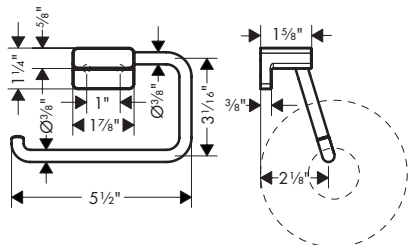

**Brushed Nickel Available Spring 2023
All Other Finishes Available Now**