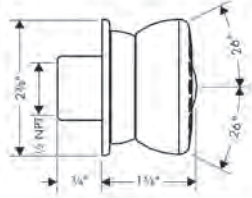

Bodysprays

Bodyvette Bodyspray with Stop

- Shower head size: 60 mm
- Pause feature slows flow to trickle
- Flow: 2.5 GPM (9.5 L/Min)
- 1/2" NPT
- Material: Metal

Finish	Part No.	List $
chrome	28467001	287
brushed nickel	28467821	379
polished nickel	28467831	365