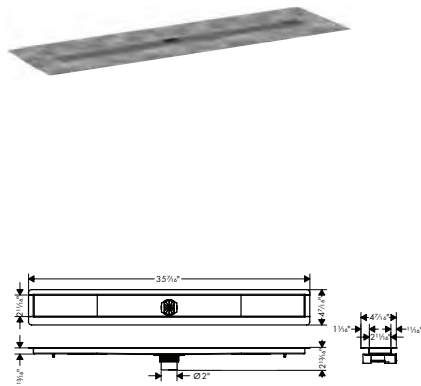

**Required Parts**

- **RainDrain Rough 2" outlet 35 1/2" (900mm)**

56013181

495

**RainDrain 35 1/2" Required Rough**

**RainDrain Rough 2" outlet**  
35 1/2" (900mm)

56013181

495