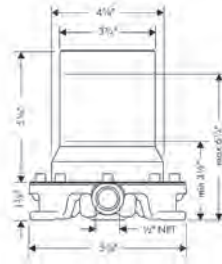

Rough, Freestanding Tub Filler

- 1/2" NPT
- Minimum mounting depth: 2.1"
- Maximum mounting depth: 133 mm

10452181	887