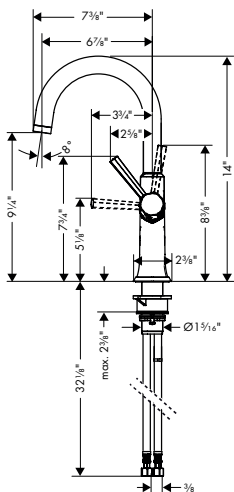

Locarno Prep Kitchen Faucet, 2-Spray Pull-Down, 1.75 GPM

- Swivel range 150°
- Aerated spray, Needle spray
- Toggle spray diverter
- MagFit magnetic sprayhead docking
- Deck mounted
- Flow: 1.75 GPM (6.6 L/Min)
- Ceramic cartridge
- Integrated double backflow prevention
- Extension length Up to 21 5/8" (55cm)

Finish	Part No.	List $
chrome	04853000	609
brushed gold optic	04853250	803
matte black	04853670	803
steel optic	04853800	803
polished nickel	04853830	772

Locarno Bar Faucet, 1.5 GPM

- Swivel range 150°
- Laminar spray
- Deck mounted
- Flow: 1.5 GPM (5.7 L/Min)
- Ceramic cartridge

chrome	04854000	580
brushed gold optic	04854250	765
matte black	04854670	765
steel optic	04854800	765
polished nickel	04854830	737