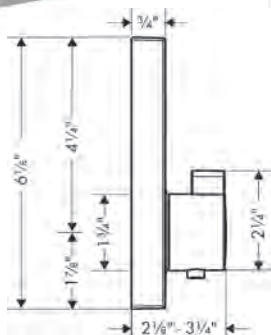

ShowerSelect Thermostatic Trim for 2 Functions, Square

Finish	Part No.	List $
chrome	15763001	833
matte black	15763671	1,099
brushed nickel	15763821	1,099

- Select push-button on/off control for 2 outlets
- Outlets may be operated simultaneously
- Flow: 8.0 GPM (30.3 L/Min) / 2.0 GPM (7.6 L/Min)
- Thermostatic cartridge, Start/stop cartridge
- Anti-scald 100° safety stop
- Optimized for water-efficient shower products
- Trim comes with Select buttons: Handshower and Overhead Shower
- Optional accessory to limit total flow to 2.0 GPM @ 80 psi where required

Required Parts

- **iBox universal** Rough, with Service Stops, 3/4" 01850181 198