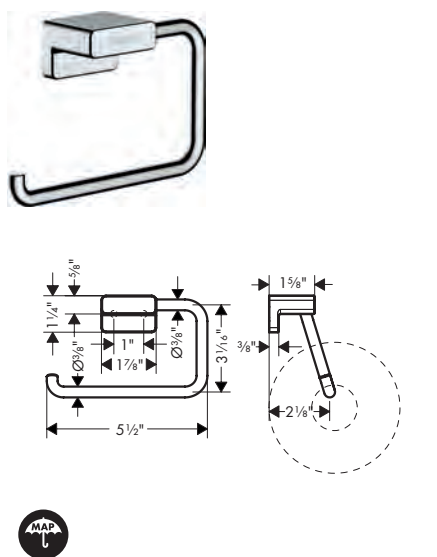

AddStoris Toilet Paper Holder without Cover

- Wall-mounted
- Metal
- With mounting material
- Concealed fastening
- Diameter of drilled hole: 6 mm (1/4")

chrome	41771000	75
brushed bronze	41771140	99
brushed black	41771340	99
chrome		
matte black	41771670	99
matte white	41771700	99
brushed nickel	41771820	99

**Brushed Nickel Available Spring 2023
All Other Finishes Available Now**