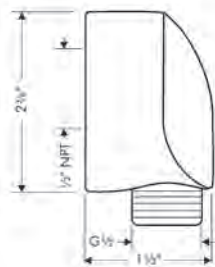

Wall Outlets

FixFit Wall Outlet with Check Valves

- 1/2" NPT
- For shower hoses with conical nut on both sides

Finish	Part No.	List $
chrome	27458003	83
brushed bronze	27458143	110
brushed black	27458343	110
chrome		
matte black	27458673	110
matte white	27458703	110
brushed nickel	27458823	110
polished nickel	27458833	105
rubbed bronze	27458923	110