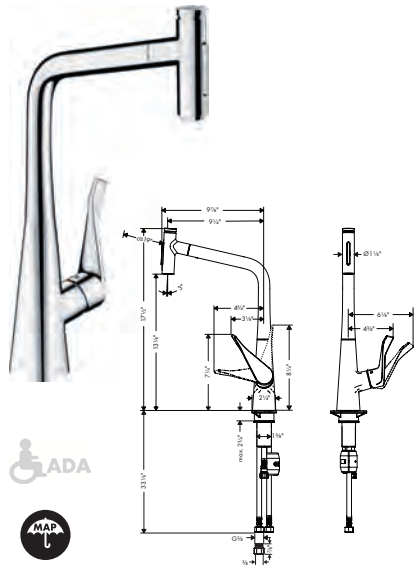

Metris® Select®

Metris Select HighArc Kitchen Faucet, 2-Spray Pull-Out, 1.75 GPM

Finish	Part No.	List $
chrome	73820001	921
steel optic	73820801	1,216

- Swivel range 110° / 150°
- Laminar spray, Needle spray
- Toggle spray diverter
- Select button Provides convenient start/stop of the water flow at the sprayhead
- MagFit magnetic sprayhead docking
- Deck mounted
- Flow: 1.75 GPM (6.6 L/Min)
- Ceramic cartridge
- 3/8" hoses
- Integrated double backflow prevention
- Extension length Up to 19 5/8" (50cm)

Alternate Version

- **Metris Select HighArc Kitchen Faucet, 2-Spray Pull-Out with sBox, 1.75 GPM**

chrome	73816001	976
steel optic	73816801	1,288