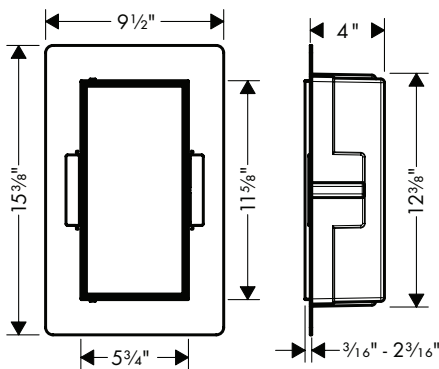

Alternate Version

- **XtraStoris Rock** Wall niche with tileable door 12"x 12"x 4"

matte black	56085670	897
matte white	56085700	897
brushed stainless steel	56085800	897

- **XtraStoris Rock** Wall niche with tileable door 12"x 6"x 5 1/2"

matte black	56088670	795
matte white	56088700	795
brushed stainless steel	56088800	795

- **XtraStoris Rock** Wall niche with tileable door 12"x 12"x 5 1/2"

matte black	56091670	907
matte white	56091700	907
brushed stainless steel	56091800	907