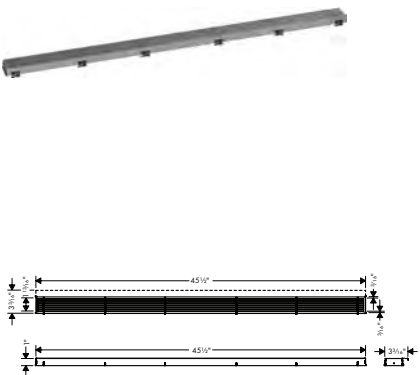

RainDrain Match Boardwalk Trim 47 1/4" with Height Adjustable Frame

- Consists of: Design trim, Height adjustable frame, Wall installation flange
- Easy to clean surface
- Easy adjustment to tile thickness with height adjustable frame (1/4" - 3/4")
- Up to 60 l/min drainage capacity
- Where to use: New construction, Renovation
- Tile thickness: Up to 18 mm (3/4")
- Suitable for any type of tile
- Grate removal tool allows easy removal of the trim
- Mounting type: Wall-mounted, Free in the floor
- Wall mounting possible
- Tile inlay depth: 12 mm (1/2")
- Grate material: Stainless Steel 304 (1.4301)
- Suitable for primary and secondary drainage
- Frame width: 62 mm (2 1/2")

brushed stainless steel	56125801	1,078

Required Parts

· RainDrain Rough 2" outlet 47 1/4"	56015181	540