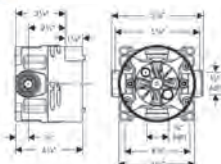

iBox universal Rough, with Service Stops, 3/4"

01850181	198

- 3/4" NPT
- 180° rotationally-symmetric installation
- Sound-decoupled installation

Optional Parts

· Installation Set, iBox Universal Plus Rough	96615000	57