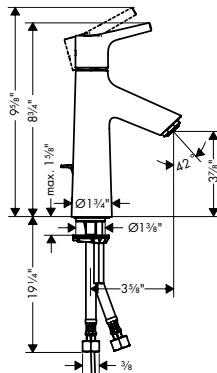

Talis S Single-Hole Faucet 100 with Pop-Up Drain, 1.2 GPM

- Spray modes: Aerated spray
- Flow: 1.2 GPM (4.5 L/Min)
- Ceramic cartridge
- Includes pop-up drain

chrome
brushed nickel

72020001
72020821

347
458