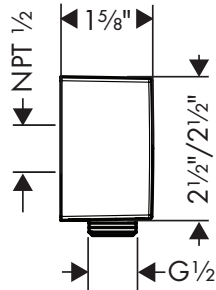

Wall Outlets

FixFit Wall Outlet Square with Check Valves

- For All 1/2" hoses
- Metal connection angle
- 1/2" NPT

Finish	Part No.	List $
chrome	26455001	118
matte black	26455671	156
matte white	26455701	156
brushed nickel	26455821	156