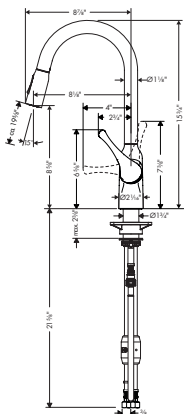

Allegro® N

Allegro N HighArc Kitchen Faucet, 2-Spray Pull-Down, 1.75 GPM

- Swivel range 360°
- Laminar spray, Needle spray
- Toggle spray diverter
- MagFit magnetic sprayhead docking
- Deck mounted
- Flow: 1.75 GPM (6.6 L/Min)
- Ceramic cartridge
- 3/8" hoses
- Integrated double backflow prevention
- Extension length Up to 19 3/8" (50cm)

Finish	Part No.	List $
chrome	71843001	620
brushed gold optic	71843251	818
brushed black	71843341	818
chrome		
matte black	71843671	818
steel optic	71843801	818