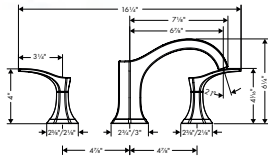

Locarno 3-Hole Roman Tub Set Trim

- Flow: 5.81 GPM (22 L/Min)
- 90° ceramic valves

Required Parts

- Rough, 3-Hole Roman Tub Set

Finish	Part No.	List $
chrome	04816000	535
brushed gold optic	04816250	705
matte black	04816670	705
brushed nickel	04816820	705
polished nickel	04816830	679

06607000	339