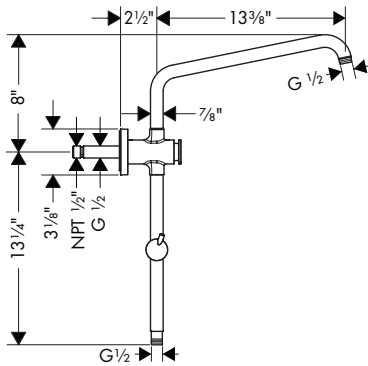

Croma SAM Set Plus without Shower Components

Finish	Part No.	List $
chrome	04527000	451
brushed nickel	04527820	595

- Consists of: Handshower hose
- Suitable for shower and tub/shower installations
- The adjustable handshower holder on this model should not be used with a handshower with a spray face larger than 125 mm (5") in diameter
- Locking push-button diverts flow to handshower

Includes

- **Isiflex** Handshower Hose Techniflex, 63" (#28276xxx)