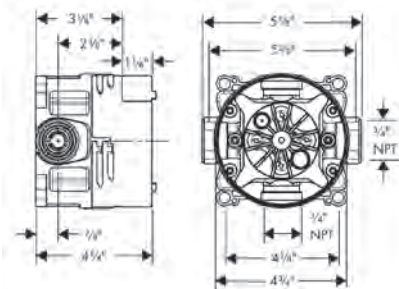

iBox universal Rough, with Service Stops, 3/4"

- 3/4" NPT
- 180° rotationally-symmetric installation
- Sound-decoupled installation

	01850181	198

Optional Parts

· Installation Set, iBox Universal Plus Rough	96615000	57