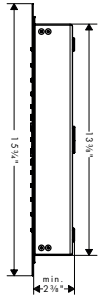

Required Parts

- **Raindance E Rough, Showerhead 400 Square 1-Jet**

26254181

135

Raindance E Showerhead 400 Square 1-Jet Trim, 1.8 GPM

chrome

26255001

902

- Shower head size: 400 x 400 mm (15 3/4" x 15 3/4")
- Spray modes: Rain
- Spray face finish: Fully-finished matching spray face
- Flow: 1.8 GPM (6.8 L/Min)
- Spray face removable for cleaning
- Does not include: Rough

Required Parts

- **Raindance E Rough, Showerhead 400 Square 1-Jet**

26254181

135