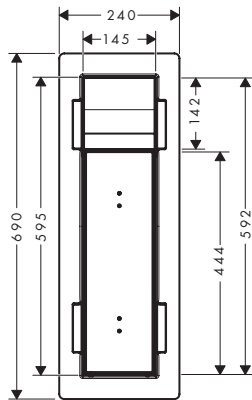

\*Measurements provided in this diagram are in millimeters (mm).

**XtraStoris Rock Recessed**  
toilet brush holder with toilet  
paper holder and tileable door

Finish	Part No.	List \$
matte black	56062670	1,090
matte white	56062700	1,090
brushed stainless steel	56062800	1,090