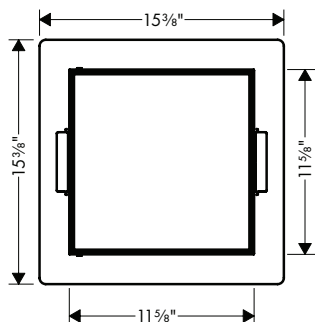

Finish   **Part No.**   **List $**

XtraStoris Rock Wall niche with tileable door 12"x 12"x 4"

matte black	56085670	897
matte white	56085700	897
brushed stainless steel	56085800	897

- Consists of: Wall niche with tileable door, Sealing set
- Tileable Push-Open door
- Depth of the tileable door: 12 mm (1/2")
- Installation depth: 100 mm (4")
- Where to use: New construction, Renovation
- Variable installation depth
- Easy to clean surface
- Suitable for use in wet areas
- Easy adjustment to tile thickness
- Wall type: Solid wall construction, Drywall construction
- Material sealing set: Polystyrene (PS)
- Material wall niche: Stainless Steel 304 (1.4301)
- Dimensions wall niche: 11 7/8" x 11 7/8" x 4" (HxWxD)
- Required dimensions for sealing set: 12 3/8" x 12 3/4" x 4" (HxWxD)

Alternate Version

· XtraStoris Rock Wall niche with tileable door 12"x 6"x 4"	matte black	56082670	785
	matte white	56082700	785
	brushed stainless steel	56082800	785
· XtraStoris Rock Wall niche with tileable door 12"x 6"x 5 1/2"	matte black	56088670	795
	matte white	56088700	795
	brushed stainless steel	56088800	795
· XtraStoris Rock Wall niche with tileable door 12"x 12"x 5 1/2"	matte black	56091670	907
	matte white	56091700	907
	brushed stainless steel	56091800	907