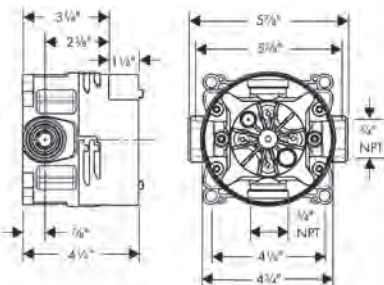

iBox universal Rough, with Service Stops, 3/4"

- 3/4" NPT
- 180° rotationally-symmetric installation
- Sound-decoupled installation

01850181	198

Optional Parts

- Installation Set, iBox Universal Plus Rough

96615000	57