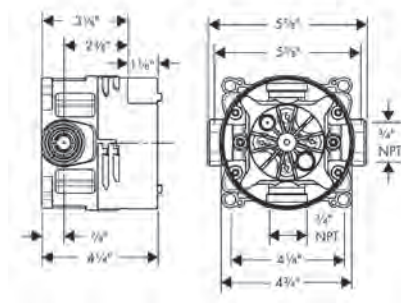

iBox universal Rough, with
Service Stops, 3/4"

01850181	198

- 3/4" NPT
- 180° rotationally-symmetric installation
- Sound-decoupled installation

Optional Parts

· Installation Set, iBox Universal Plus Rough	96615000	57