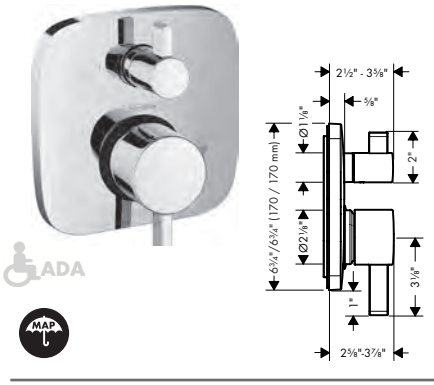

Ecostat Pressure Balance Trim SoftCube with Diverter

chrome	15864001	442
brushed nickel	15864821	582

- Temperature and on/off control for 2 outlets
- Outlets may be operated simultaneously
- Flow: 4.5 GPM (17 L/Min)

Required Parts

· iBox universal Rough, with Service Stops, 3/4"	01850181	198