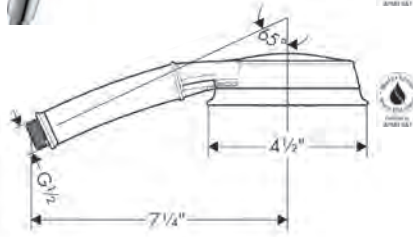

Handshowers

Cromia 100 Classic
Handshower 3-Jet, 2.5 GPM

- Spray modes: Full, Pulsating Massage, Intense Turbo
- 75 no-clog spray channels
- Flow: 2.5 GPM (9.5 L/Min)

EcoRight Version

Cromia 100 Classic Handshower 3-Jet, 1.8 GPM

Cromia 100 Classic Handshower 3-Jet, 1.5 GPM

Finish	Part No.	List $
chrome	04072000	128
brushed nickel	04072820	168
polished nickel	04072830	162
rubbed bronze	04072920	168
chrome	04753000	128
brushed nickel	04753820	168
polished nickel	04753830	162
rubbed bronze	04753920	168
chrome	04932000	128
brushed nickel	04932820	168
polished nickel	04932830	162
rubbed bronze	04932920	168