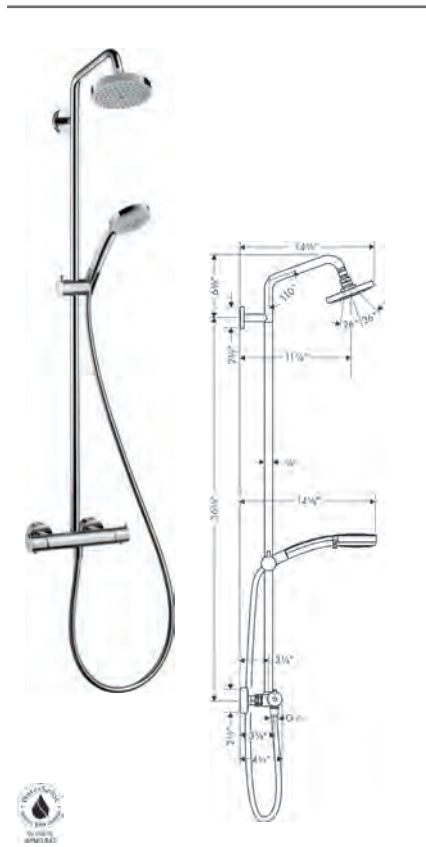

Croma Showerpipe 150 1-Jet, 2.0 GPM

Finish	Part No.	List $
chrome	27169001	1,196
brushed nickel	27169821	1,580

- Spray type overhead shower: RainAir
- Spray face finish: Grey
- Flow: 2.0 GPM (7.6 L/Min)
- Height-adjustable hand shower holder
- Anti-scald 100° safety stop
- Integrated volume control/diverter for 2 functions
- Outlets may not be operated simultaneously
- Exposed installation
- Thermostatic cartridge

Includes

- **Raindance S** Showerhead 150 1-Jet, 2.0 GPM (# 04342xxx)
- **Croma 100** Handshower E 3-Jet, 1.8 GPM (# 04752xxx)
- Handshower Hose Techniflex, 63" (# 28276xxx)

Required Parts

- Showerpipe Basic Set 16181181 87