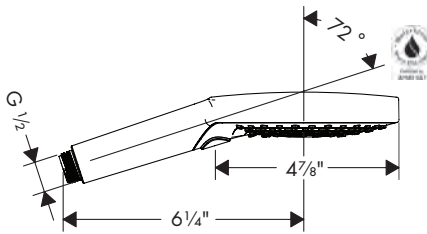

EcoRight Version

Raindance Select S Handshower 120
3-Jet PowderRain, 1.75 GPM

chrome	26036001	197
brushed bronze	26036141	262
brushed gold optic	26036251	262
brushed black	26036341	262
chrome		
matte black	26036671	262
matte white	26036701	262
brushed nickel	26036821	262
polished nickel	26036831	251