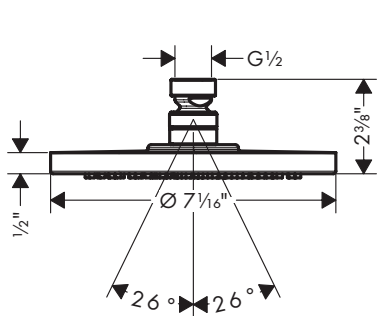

EcoRight Version

- **Raindance S** Showerhead 180 1-Jet PowderRain, 1.75 GPM

chrome	27629001	624
brushed bronze	27629141	822
brushed black	27629341	822
chrome		
matte black	27629671	822
matte white	27629701	822
brushed nickel	27629821	822

- **Raindance S** Showerhead 180 1-Jet PowderRain, 1.5 GPM

chrome	26929001	624
brushed nickel	26929821	822