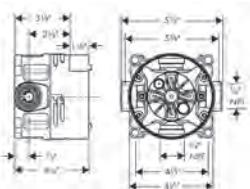

iBox universal Rough, with Service Stops, 3/4"

- 3/4" NPT
- 180° rotationally-symmetric installation
- Sound-decoupled installation

01850181	198

Optional Parts

- Installation Set, iBox Universal Plus Rough

96615000	57