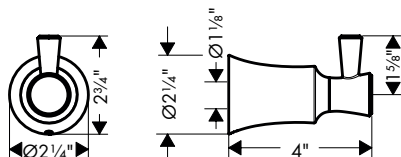

Joleena Hook

- Wall-mounted
- Metal holder

chrome	04788000	32
matte black	04788670	42
brushed nickel	04788820	42
polished nickel	04788830	41