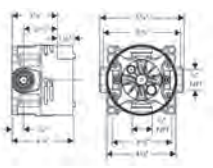

iBox universal Rough, with Service Stops, 3/4"

- 3/4" NPT
- 180° rotationally-symmetric installation
- Sound-decoupled installation

01850181 198

Optional Parts

- Installation Set, iBox Universal Plus Rough 96615000 57