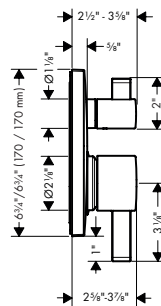

Ecostat Pressure Balance Trim S Square with Diverter

- Temperature and on/off control for 2 outlets
- Outlets may be operated simultaneously
- Flow: 4.5 GPM (17 L/Min)

Required Parts

- **iBox universal** Rough, with Service Stops, 3/4"

chrome	15862001	442
brushed bronze	15862141	582
brushed black	15862341	582
chrome		
matte black	15862671	582
matte white	15862701	582
brushed nickel	15862821	582

01850181	198