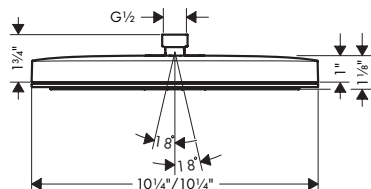

Available Spring 2023

Recommended Showerheads

Finish	Part No.	List \$
chrome	24331001	373
matte black	24331671	492
brushed nickel	24331821	492

- Shower head size: 260 x 260 mm (10 1/4" x 10 1/4")
- Spray modes: PowderRain
- Fast Drain empties the overhead shower from an angle of 10°
- Spray face finish: Graphite