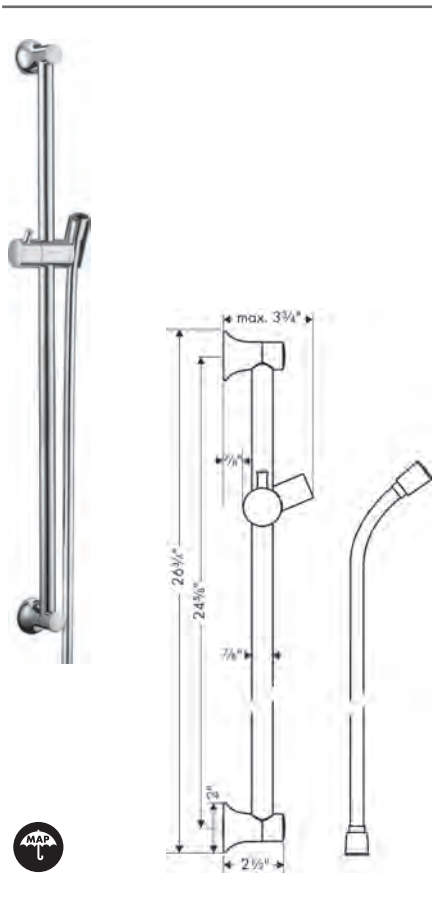

Unica Wallbar Classic, 24"

- Consists of: Wallbar, Handshower hose, Slider
- Profile stand pipe: Round
- Angle-adjustable holder pivots left and right, slides easily and locks in place

Includes

- Handshower Hose Techniflex, 63" (#28276xxx)

Finish	Part No.	List $
chrome	27617000	328
matte black	27617670	432
brushed nickel	27617820	432
polished nickel	27617830	417
rubbed bronze	27617920	432