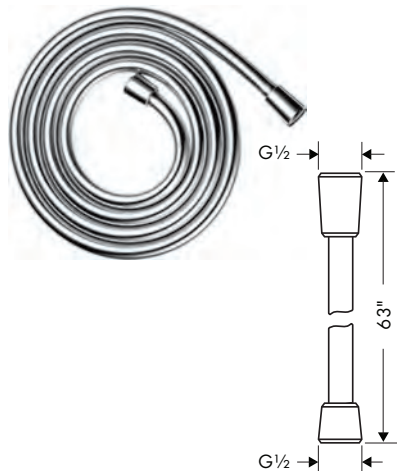

Handshower Hose

Handshower Hose Techniflex,
63"

- High-quality shower hose
- Pivot connector prevents hose from tangling
- No-kink hose
- Connection thread: G 1/2

chrome	28276003	71
brushed bronze	28276143	94
matte black	28276673	94
brushed nickel	28276823	94
polished nickel	28276833	91

Alternate Version

· Handshower Hose Techniflex, 80"

chrome	28274000	94
brushed nickel	28274820	125
polished nickel	28274830	120

Wallbars