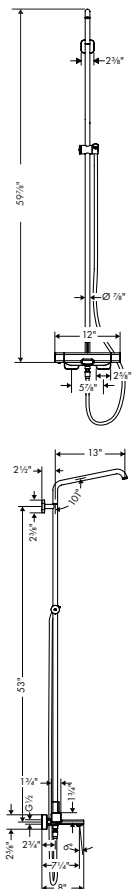

Croma E Showerpipe with Tub Filler without Shower Components

chrome	26068001	1,136
brushed nickel	26068821	1,500

- Height-adjustable slider with locking push-button slider
- Shower arm swivels left and right
- Thermostat prevents the housing from heating up, making showering even safer
- Anti-scald 100° safety stop
- Integrated volume control/diverter for 2 functions
- Outlets may not be operated simultaneously
- Exposed installation
- Does not include: Showerhead, Hand shower

Includes

- Handshower Hose Techniflex, 63" (# 28276xxx)

Required Parts

· Showerpipe Basic Set	16181181	87