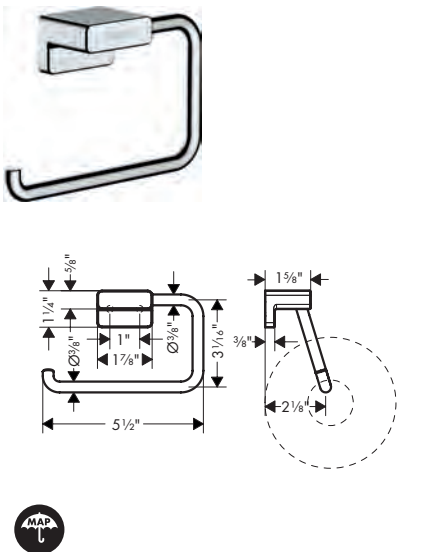

AddStoris Toilet Paper Holder without Cover

- Wall-mounted
- Metal
- With mounting material
- Concealed fastening
- Diameter of drilled hole: 6 mm (1/4")

chrome	41771000	75
brushed bronze	41771140	99
brushed black	41771340	99
chrome		
matte black	41771670	99
matte white	41771700	99
brushed nickel	41771820	99

Brushed Nickel Available Spring 2023
All Other Finishes Available Now