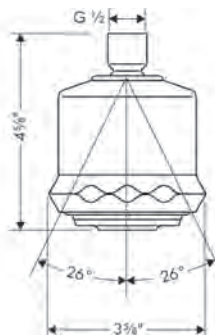

Clubmaster® Showerhead