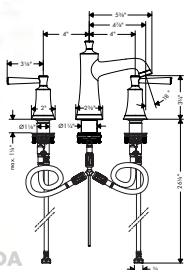

Joleena Widespread Faucet 100 with Pop-Up Drain, 1.2 GPM

- Spray modes: Aerated spray
- Flow: 1.2 GPM (4.5 L/Min)
- 90° ceramic valves
- Includes pop-up drain

Finish	Part No.	List $
chrome	04774000	480
matte black	04774670	634
brushed nickel	04774820	634
polished nickel	04774830	610