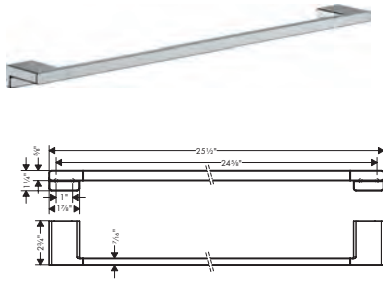

Scan to learn more  
about AddStoris

**AddStoris**

**AddStoris Towel Bar, 24"**

- Wall-mounted
- Metal
- Metal holder
- With mounting material
- Concealed fastening
- Diameter of drilled hole: 6 mm (1/4")