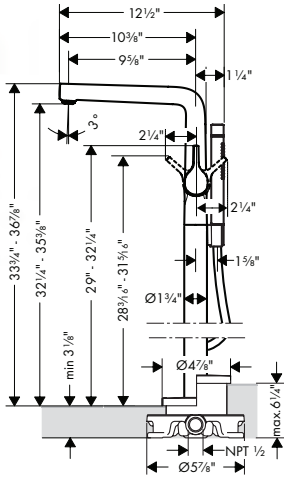

Bath

Talis S Freestanding Tub Filler
Trim with 1.75 GPM
Handshower

Finish	Part No.	List $
chrome	72413001	1,479
brushed nickel	72413821	1,952

- Spray type hand shower: IntenseRain, Full
- Flow: 5.31 GPM (20.1 L/Min)
- Ceramic cartridge
- Integrated double backflow prevention

Required Parts

· Rough, Freestanding Tub Filler	10452181	887