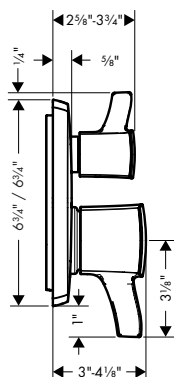

Ecostat Classic Pressure Balance Trim Classic Square with Diverter

- Temperature and on/off control for 2 outlets
- Outlets may be operated simultaneously
- Flow: 4.5 GPM (17 L/Min)

Finish	Part No.	List $
chrome	15865001	442
brushed bronze	15865141	582
matte black	15865671	582
brushed nickel	15865821	582
polished nickel	15865831	560
rubbed bronze	15865921	582

Required Parts

· iBox universal Rough, with Service Stops, 3/4"	01850181	198