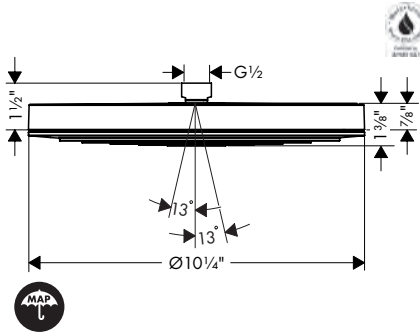

**Available Spring 2023**

**Recommended Showerheads**

**NEW**

**Pulsify S Showerhead 260**  
1-Jet, 2.5 GPM

- Shower head size: 260 mm (10 1/4")
- Spray modes: PowderRain
- Fast Drain empties the overhead shower from an angle of 10°
- Spray face finish: Graphite
- Flow: 2.5 GPM (9.5 L/Min)