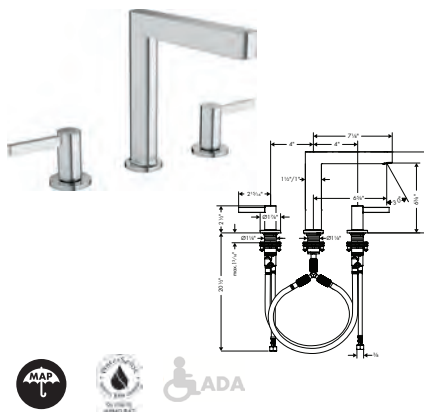

Finoris Widespread Faucet 160 with Pop-Up Drain, 1.2 GPM

- Spray modes: Laminar spray
- Flow: 1.2 GPM (4.5 L/Min)
- 90° ceramic valves
- Does not include: Pop-up assembly

chrome	76034001	694
matte black	76034671	916
matte white	76034701	916
brushed nickel	76034821	916