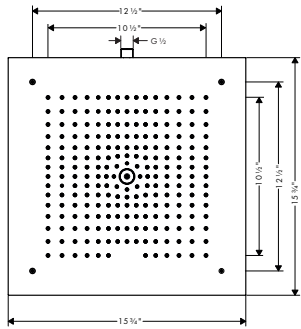

Required Parts

- **Raindance E Rough, Showerhead 400 Square 1-Jet**

26254181

135

Raindance E Showerhead 400 Square 1-Jet Trim, 1.8 GPM

chrome

26255001

902

- Shower head size: 400 x 400 mm (15 3/4" x 15 3/4")
- Spray modes: Rain
- Spray face finish: Fully-finished matching spray face
- Flow: 1.8 GPM (6.8 L/Min)
- Spray face removable for cleaning
- Does not include: Rough