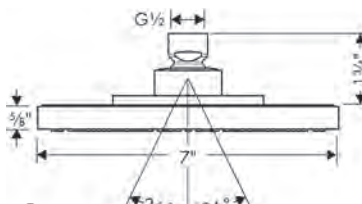

Raindance S Showerhead 180
1-Jet Rain, 2.5 GPM

- Shower head size: 180 mm (7 1/8")
- Spray modes: Rain
- 107 no-clog spray channels
- Spray face finish: Fully-finished matching spray face
- Flow: 2.5 GPM (9.5 L/Min)

chrome	26922001	624
brushed nickel	26922821	822

EcoRight Version

- **Raindance S Showerhead 180** 1-Jet Rain, 1.75 GPM

chrome	26923001	624
brushed nickel	26923821	822