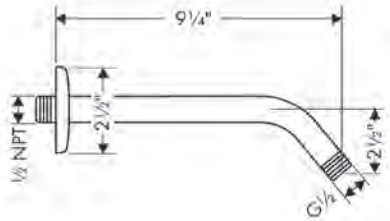

Showerarms

Showerarm Standard 9"

- Length: 229 mm (9.06")
- Brass
- Connection type: 1/2" NPT
- Showerarm, Escutcheon, Included mounting plate provides additional support

Finish

Part No.

List $

chrome	04186003	97
brushed nickel	04186823	127
polished nickel	04186833	123
rubbed bronze	04186923	127