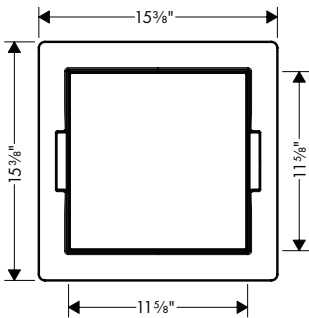

XtraStoris Minimalistic Wall niche frameless 12"x 12"x 5 1/2"

- Consists of: Wall niche frameless, Sealing set
- Installation depth: 140 mm (5 1/2")
- Where to use: New construction, Renovation
- Variable installation depth
- Easy to clean surface
- Installable flush with the wall or as a design element sticking out (up to 2 1/8")
- Frameless design
- Suitable for use in wet areas
- Easy adjustment to tile thickness
- Wall type: Solid wall construction, Drywall construction
- Material sealing set: Polystyrene (PS)
- Material wall niche: Stainless Steel 304 (1.4301)
- Dimensions wall niche: 11 7/8" x 11 7/8" x 5 1/2" (HxWxD)
- Required dimensions for sealing set: 12 3/8" x 12 3/4" x 5 1/2" (HxWxD)

Finish	Part No.	List $
matte black	56079670	788
matte white	56079700	788
brushed stainless steel	56079800	788

Alternate Version

· XtraStoris Minimalistic Wall niche frameless 12"x 6"x 4"	matte black	56070670	650
	matte white	56070700	650
	brushed stainless steel	56070800	650
· XtraStoris Minimalistic Wall niche frameless 12"x 12"x 4"	matte black	56073670	753
	matte white	56073700	753
	brushed stainless steel	56073800	753
· XtraStoris Minimalistic Wall niche frameless 12"x 6"x 5 1/2"	matte black	56076670	680
	matte white	56076700	680
	brushed stainless steel	56076800	680