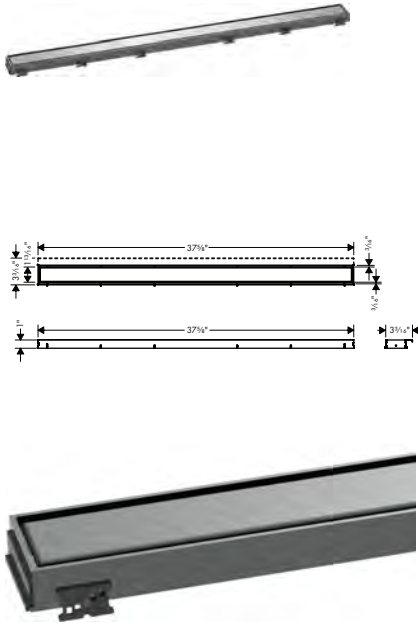

RainDrain Match 39 3/8" Linear Drains

RainDrain Match Trim 39 3/8" with Height Adjustable Frame

- Consists of: Design trim, Height adjustable frame, Wall installation flange
- Easy to clean surface
- Easy adjustment to tile thickness with height adjustable frame (1/4" - 3/4")
- Up to 60 l/min drainage capacity
- Where to use: New construction, Renovation
- Tile thickness: Up to 18 mm (3/4")
- Suitable for any type of tile
- Grate removal tool allows easy removal of the trim
- Mounting type: Wall-mounted, Free in the floor
- Wall mounting possible
- Tile inlay depth: 12 mm (1/2")
- Grate material: Stainless Steel 304 (1.4301)
- Suitable for primary and secondary drainage
- Frame width: 62 mm (2 1/2")

Finish	Part No.	List $
chrome	56041001	660
matte black	56041671	686
brushed stainless steel	56041801	520

Required Parts

· RainDrain Rough 2" outlet 39 3/8"	56014181	510