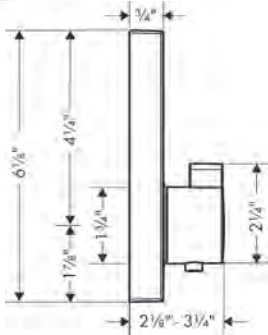

ShowerSelect Thermostatic Trim for 2 Functions, Square

Finish	Part No.	List $
chrome	15763001	833
brushed nickel	15763821	1,099

- Select push-button on/off control for 2 outlets
- Outlets may be operated simultaneously
- Flow: 8.0 GPM (30.3 L/Min) / 2.0 GPM (7.6 L/Min)
- Thermostatic cartridge, Start/stop cartridge
- Anti-scald 100° safety stop
- Optimized for water-efficient shower products
- Trim comes with Select buttons: handshower and Rain
- Optional accessory to limit total flow to 2.0 GPM @ 80 psi where required

Required Parts

- **iBox universal** Rough, with Service Stops, 3/4"

01850181	198