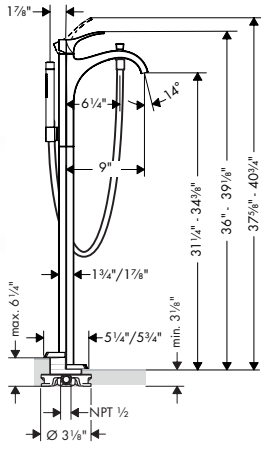

Bath

Locarno Freestanding Tub Filler Trim with 1.75 GPM Handshower

- Consists of: Freestanding tub filler trim, Baton handshower, Handshower hose, Handshower holder
- Spray type hand shower: Rain, IntenseRain
- Flow: 5.28 GPM (20 L/Min)
- Ceramic cartridge
- Diverter with automatic resetting
- Integrated double backflow prevention

Required Parts

- Rough, Freestanding Tub Filler

Finish	Part No.	List $
chrome	04818000	1,877
brushed gold optic	04818250	2,477
matte black	04818670	2,477
brushed nickel	04818820	2,477
polished nickel	04818830	2,384

10452181	887