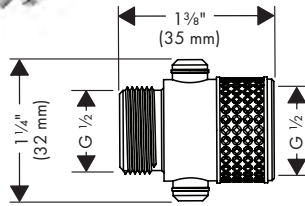

Diverter and Vacuum Breakers

ADA Trickle Adaptor for US Handshower

chrome	04978000	40
polished bronze	04978130	51
polished black	04978330	51
chrome		
polished nickel	04978830	51
polished gold optic	04978990	51

Available Spring 2023