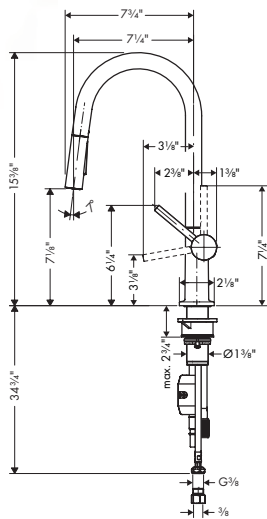

Talis N HighArc Kitchen Faucet, A-Style 2-Spray Pull-Down, 1.75 GPM

- Swivel range Adjustable in 4 steps 60°, 110°, 150° or 360°
- Aerated spray, Needle spray
- Toggle spray diverter
- MagFit magnetic sprayhead docking
- Deck mounted
- Flow: 1.75 GPM (6.6 L/Min)
- Ceramic cartridge
- 3/8" connections
- Integrated double backflow prevention
- Extension length Up to 19 5/8" (50cm)
- 1 3/8" Mounting hole required
- Single lever kitchen mixer, Connection hoses, Fastening set, Assembly instructions

chrome	72846001	606
brushed gold optic	72846251	800
brushed black	72846341	800
chrome*		
matte black	72846671	800
steel optic	72846801	800
polished nickel	72846831	770

Alternate Version

- Talis N HighArc Kitchen Faucet, A-Style 2-Spray Pull-Down with sBox, 1.75 GPM

chrome	72850001	696
brushed gold optic	72850251	919
brushed black	72850341	919
chrome*		
matte black	72850671	919
steel optic	72850801	919
polished nickel	72850831	884