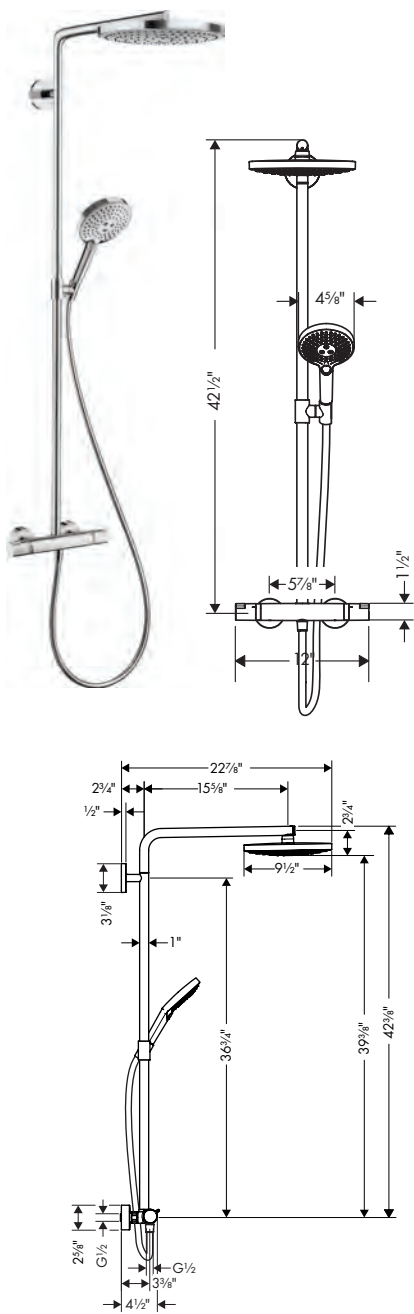

Raindance Select S
Showerpipe 240 2-Jet,
2.5 GPM

Finish	Part No.	List $
chrome	27129001	1,805
brushed nickel	27129821	2,383

- Consists of: Showerhead, Handshower, Thermostatic shower mixer, Handshower hose, Slider
- Spray type overhead shower: RainAir, Rain
- Spray face finish: Chrome
- Spray modes hand shower: RainAir, Rain, Whirl
- Removable shower head
- Flow: 2.5 GPM (9.5 L/Min)
- Rising pipe can be shortened in height
- Height-adjustable hand shower holder
- Shower arm swivels left and right
- Anti-scald 100° safety stop
- Integrated volume control/diverter for 2 functions
- Outlets may not be operated simultaneously
- Exposed installation
- Thermostatic cartridge

Includes

- **Raindance Select S** 240 2-Jet Overhead Shower, 2.5 GPM
- **Raindance Select S** Handshower 120 3-Jet, 2.5 GPM (# 26531xxx)
- Handshower Hose Techniflex, 63" (# 28276xxx)

Required Parts

- Showerpipe Basic Set 16181181 87