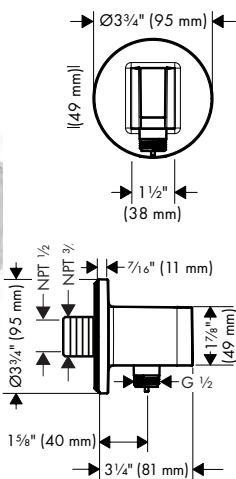

FixFit S Wall Outlet with Handshower Holder

- Consists of: Wall connector, Escutcheon
- Version: Plastic housing with internal water supply made of plastic
- All Hansgrohe hand showers
- Wall-mounted
- Connection type: 1/2" NPT, 3/4" NPT

chrome	26888001	153
brushed bronze	26888141	202
brushed black	26888341	202
chrome		
matte black	26888671	202
matte white	26888701	202
polished gold optic	26888991	194

Available Spring 2023

NEW