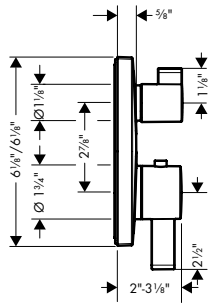

Trims

Ecostat Square Thermostatic Trim with Volume Control

- Volume control for 1 outlet
- Flow: 6.0 GPM (22.7 L/Min)
- Thermostatic cartridge, Ceramic cartridge
- Anti-scald 100° safety stop
- Optimized for water-efficient shower products

Required Parts

- **iBox universal** Rough, with Service Stops, 3/4"

Finish	Part No.	List $
chrome	15712001	632
brushed bronze	15712141	833
brushed black	15712341	833
chrome		
matte black	15712671	833
matte white	15712701	833
brushed nickel	15712821	833

01850181	198