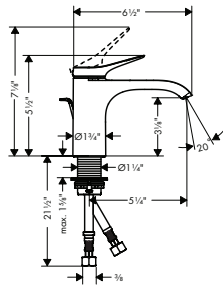

Faucets

Finish

Part No.

List $

Vivenis Single-Hole Faucet 80 with Pop-Up Drain, 1.2 GPM

- Consists of: Single-handle faucet, Pop-up assembly
- Spray modes: WaterfallStream
- Flow: 1.2 GPM (4.5 L/Min)
- Ceramic cartridge
- Includes pop-up drain
- Material waste set: Metal

- chrome
- matte black
- matte white
- brushed nickel

75010001	398
75010671	525
75010701	525
75010821	525