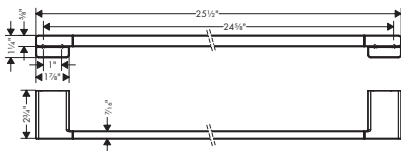

AddStoris Towel Bar, 24"

- Wall-mounted
- Metal
- Metal holder
- With mounting material
- Concealed fastening
- Diameter of drilled hole: 6 mm (1/4")

chrome	41747000	127
matte black	41747670	167
matte white	41747700	167
brushed nickel	41747820	167

**Brushed Nickel Available Spring 2023
All Other Finishes Available Now**