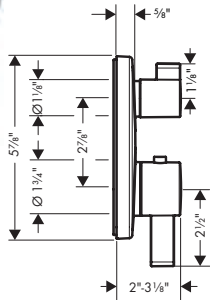

Trims

Ecostat S Thermostatic Trim with Volume Control

- Volume control for 1 outlet
- Flow: 6.0 GPM (22.7 L/Min)
- Thermostatic cartridge, Ceramic cartridge
- Anti-scald 100° safety stop
- Optimized for water-efficient shower products

Finish	Part No.	List $
chrome	15757001	632
brushed bronze	15757141	833
brushed black	15757341	833
chrome		
matte black	15757671	833
matte white	15757701	833
brushed nickel	15757821	833

Required Parts

- **iBox universal** Rough, with Service Stops, 3/4"

01850181	198