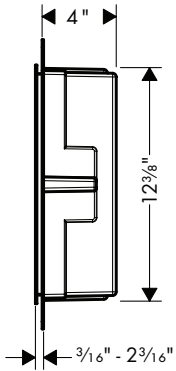

XtraStoris Individual Wall niche Matte White with design frame 12"x 6"x 4"

- Consists of: Wall niche with design frame, Sealing set
- Body color: Matte White
- Installation depth: 100 mm (4")
- Where to use: New construction, Renovation
- Easy to clean surface
- Suitable for use in wet areas
- Wall type: Solid wall construction, Drywall construction
- Material sealing set: Polystyrene (PS)
- Material wall niche: Stainless Steel 304 (1.4301)
- With 2 mm thick design frame
- Dimensions wall niche: 11 7/8" x 5 7/8" x 4" (HxWxD)
- Required dimensions for sealing set: 12 3/8" x 6 7/8" x 4" (HxWxD)

Finish	Part No.	List $
brushed bronze	56096140	850
brushed black	56096340	850
chrome		
matte black	56096670	850
matte white	56096700	850
brushed stainless steel	56096800	850
polished gold optic	56096990	850

Alternate Version

- **XtraStoris Individual Wall niche Matte White with design frame 12"x 12"x 4"**

brushed bronze	56099140	950
brushed black	56099340	950
chrome		
matte black	56099670	950
matte white	56099700	950
brushed stainless steel	56099800	950
polished gold optic	56099990	950