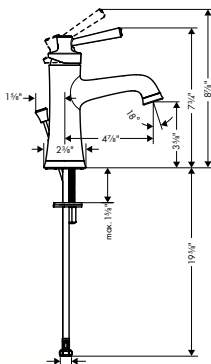

Faucets

Joleena Single-Hole Faucet 100 with Pop-Up Drain, 1.2 GPM

- Spray modes: Aerated spray
- Flow: 1.2 GPM (4.5 L/Min)
- Ceramic cartridge
- Includes pop-up drain

Alternate Version

- **Joleena Single-Hole Faucet 100 with Pop-Up Drain, 0.5 GPM**

Finish	Part No.	List $
chrome	04771000	284
matte black	04771670	375
brushed nickel	04771820	375
polished nickel	04771830	362