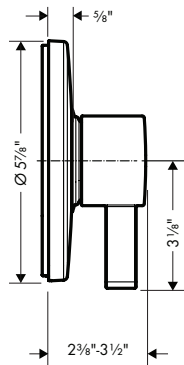

Ecostat S Pressure Balance Trim

- Temperature and on/off control for 1 outlet
- Flow: 5.44 GPM (20.6 L/Min)
- Integrated bypass for use with diverter tub spouts

Finish	Part No.	List $
chrome	15739001	262
brushed bronze	15739141	345
brushed black	15739341	345
chrome		
matte black	15739671	345
matte white	15739701	345
brushed nickel	15739821	345

Required Parts

- **iBox universal** Rough, with Service Stops, 3/4"

01850181	198