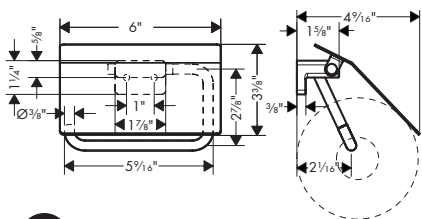

**Brushed Nickel Available Spring 2023
All Other Finishes Available Now**