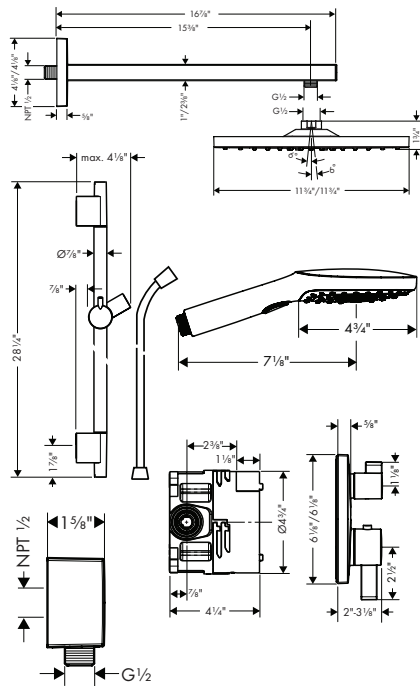

Alternate Version

· Raindance S Thermostatic Showerhead/Wallbar Set with Rough, 2.5 GPM	chrome	04915000	1,898
	brushed nickel	04915820	2,505