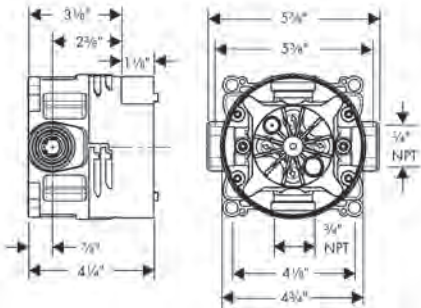

iBox universal Rough, with Service Stops, 3/4"

- 3/4" NPT
- 180° rotationally-symmetric installation
- Sound-decoupled installation

Optional Parts

- Installation Set, iBox Universal Plus Rough

01850181	198

96615000	57