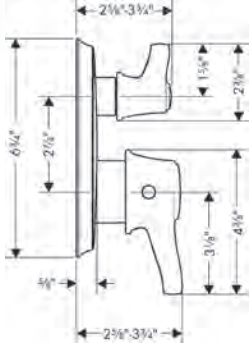

Ecostat® Classic Round Trims

Ecostat Classic Thermostatic Trim with Volume Control, Round

- Volume control for 1 outlet
- Flow: 6.0 GPM (22.7 L/Min)
- Thermostatic cartridge, Ceramic cartridge
- Anti-scald 100° safety stop
- Optimized for water-efficient shower products

Finish	Part No.	List $
chrome	15752001	745
brushed nickel	15752821	983
polished nickel	15752831	945
rubbed bronze	15752921	983

Required Parts

- **iBox universal** Rough, with Service Stops, 3/4"

01850181	198