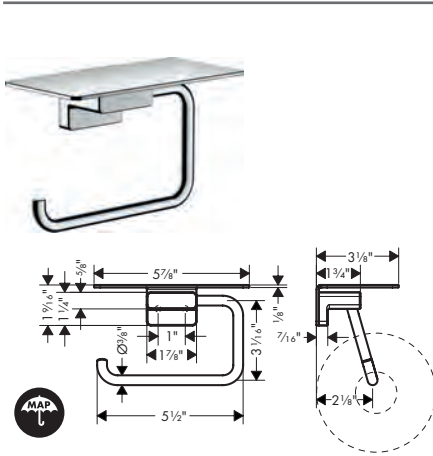

AddStoris Toilet Paper Holder with Shelf

- Wall-mounted
- Metal
- With mounting material
- Concealed fastening
- Diameter of drilled hole: 6 mm (1/4")

Finish	Part No.	List $
chrome	41772000	90
brushed bronze	41772140	119
brushed black	41772340	119
chrome		
matte black	41772670	119
matte white	41772700	119
brushed nickel	41772820	119

Brushed Nickel Available Spring 2023
All Other Finishes Available Now