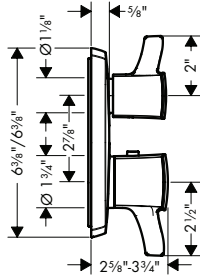

Ecostat® Classic Square Trims

Ecostat Classic Thermostatic Trim with Volume Control, Square

- Volume control for 1 outlet
- Flow: 6.0 GPM (22.7 L/Min)
- Thermostatic cartridge, Ceramic cartridge
- Anti-scald 100° safety stop
- Optimized for water-efficient shower products

Finish	Part No.	List $
chrome	15727001	632
brushed bronze	15727141	833
matte black	15727671	833
brushed nickel	15727821	833
polished nickel	15727831	803
rubbed bronze	15727921	833

Required Parts

· iBox universal Rough, with Service Stops, 3/4"	01850181	198