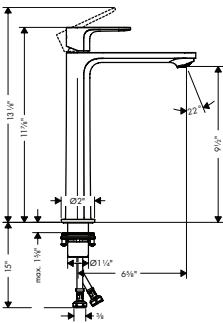

Faucets

NEW

Rebris S Single-Hole Faucet 110 with Pop-Up Drain, 1.2 GPM

Finish	Part No.	List $
chrome	72517001	200
matte black	72517671	264
brushed nickel	72517821	264

- Consists of: Single-handle faucet, Pop-up assembly
- Spout height: 109 mm (4 5/16")
- Spray modes: Aerated spray
- Ceramic cartridge
- Pop-up drain

Available Spring 2023

NEW

Rebris S Single-Hole Faucet 240, 1.2 GPM

chrome	72524001	260

- Spout height: 242 mm (9 1/2")
- Spray modes: Aerated spray
- Ceramic cartridge
- Does not include: Pop-up assembly

Available Spring 2023

NEW

Rebris S Widespread Faucet 110 with Pop-Up Drain, 1.2 GPM

chrome	72530001	320
matte black	72530671	422
brushed nickel	72530821	422

- Consists of: Widespread faucet, Pop-up assembly
- Spout height: 107 mm (4 1/8")
- Spray modes: Aerated spray
- 90° ceramic valves
- Pop-up drain

Available Spring 2023

Bidet

NEW

Rebris S Single-Hole Bidet Faucet

chrome	72210001	220
matte black	72210671	290
brushed nickel	72210821	290

- Consists of: Single-lever bidet faucet, Pop-up assembly
- Spout height: 89 mm (3 1/2")
- Pivoting aerator
- Spray modes: Aerated spray
- Flow: 1.5 GPM (5.7 L/Min)
- Ceramic cartridge
- Pop-up drain

Available Spring 2023