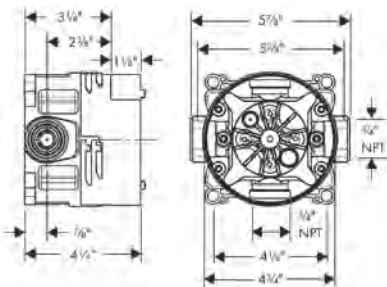

Optional Parts

- Installation Set, iBox Universal Plus Rough

96615000

57