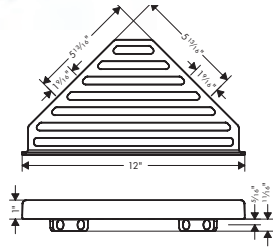

Recommended Accessories

AddStoris Corner Basket

- Wall-mounted
- Metal holder
- With mounting material
- Concealed fastening
- Diameter of drilled hole: 6 mm (1/4")
- May also be used as a shelf

Finish	Part No.	List $
chrome	41741000	83
brushed bronze	41741140	109
brushed black	41741340	109
chrome		
matte black	41741670	109
matte white	41741700	109
brushed nickel	41741820	

Brushed Nickel Available Spring 2023
All Other Finishes Available Now