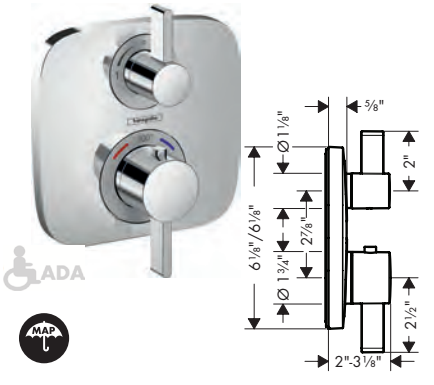

Ecostat E Thermostatic Trim with Volume Control and Diverter

chrome	15708001	670
brushed nickel	15708821	885

- Volume control and diverter for 2 outlets
- Flow: 6.0 GPM (22.7 L/Min)
- Thermostatic cartridge, Shut-off/ diverter valve
- Anti-scald 100° safety stop
- Optimized for water-efficient shower products

Required Parts

· iBox universal Rough, with Service Stops, 3/4"	01850181	198