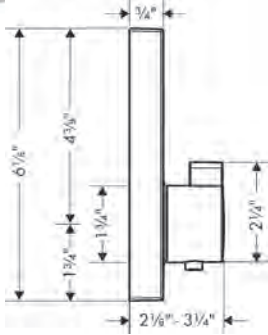

ShowerSelect® Trims

ShowerSelect Thermostatic Trim for 1 Function, Square

Finish	Part No.	List $
chrome	15762001	793
brushed nickel	15762821	1,047

- Select push-button on/off control for 1 outlet
- Flow: 7.0 GPM (26.5 L/Min)
- Thermostatic cartridge, Start/stop cartridge
- Anti-scald 100° safety stop
- Optimized for water-efficient shower products
- Thermostat is delivered with On/Off button

Required Parts

- **iBox universal** Rough, with Service Stops, 3/4"

01850181	198