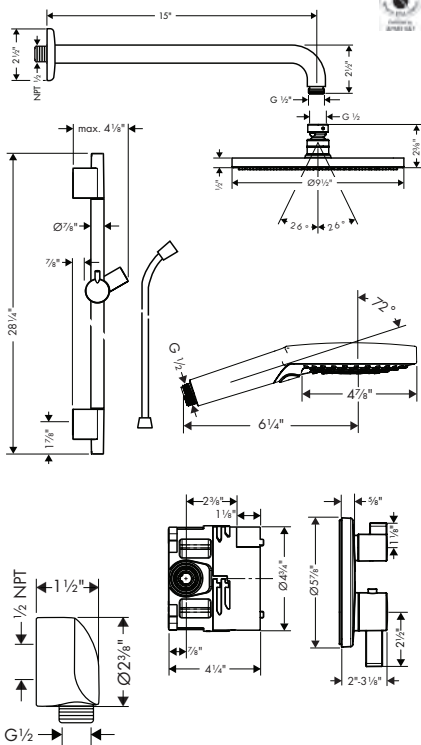

Shower Sets

Raindance S Thermostatic Showerhead/Wallbar Set with Rough, 2.5 GPM

Finish

Part No.

List $

chrome
brushed nickel

04915000
04915820

1,898
2,505

- Consists of: Showerhead, Hand shower, Wallbar, Showerarm, Wall Outlet, Thermostatic Trim, Rough, Handshower hose
- Shower head size: 240 mm
- Spray modes overhead shower: PowderRain
- Spray modes hand shower: PowderRain, Rain, Whirl
- Flow: 2.5 GPM (9.5 L/Min)
- Profile stand pipe: Round
- Pivot connector prevents hose from tangling
- Use of outlets: Volume control and diverter for 2 outlets
- Slider: Hand shower holder of plastic

Includes

- **Raindance S** Showerhead 240 1-Jet PowderRain, 2.5 GPM (# 27624xxx)
- **Raindance Select S** Handshower 120 3-Jet PowderRain, 2.5 GPM (# 26037xxx)
- **Unica** Wallbar S, 24" (# 28632XXX)
- Showerarm Raindance 15" (# 27413xxx)
- **Ecostat S** Thermostatic Trim with Volume Control and Diverter (# 15758xxx)
- **iBox universal** Rough, with Service Stops, 3/4" (# 01850181)

Alternate Version

- **Raindance E** Thermostatic Showerhead/Wallbar Set with Rough, 2.0 GPM

chrome
brushed nickel

04914000
04914820

1,853
2,445