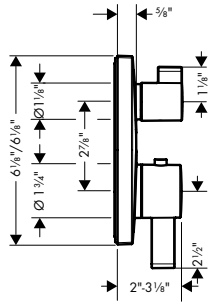

Ecostat Square Thermostatic Trim with Volume Control and Diverter

- Volume control and diverter for 2 outlets
- Flow: 6.0 GPM (22.7 L/Min)
- Thermostatic cartridge, Shut-off/ diverter valve
- Anti-scald 100° safety stop
- Optimized for water-efficient shower products

Required Parts

- **iBox universal** Rough, with Service Stops, 3/4"

chrome	15714001	670
brushed bronze	15714141	885
brushed black	15714341	885
chrome		
matte black	15714671	885
matte white	15714701	885
brushed nickel	15714821	885

01850181	198