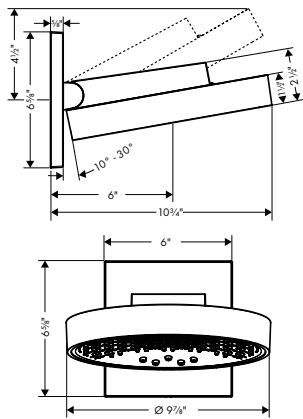

Rainfinity Showerhead 250
3-Jet with Wall Connector Trim,
2.5 GPM

Finish	Part No.	List $
chrome	26232001	2,346
matte black	26232671	2,995
matte white	26232701	2,995
brushed nickel	26232821	3,097

- Consists of: Showerhead, Wall connector, Green Diverter
- Shower head size: 250 mm (9 7/8")
- Spray modes: PowderRain, Intense PowderRain, RainStream
- Select button on thermostat
- Projection 273 mm (10 3/4")
- Middle spray disc: 151 mm (6")
- Spray face finish: Graphite
- Showerarm vertically inclinable by 10-30°
- Flow: 2.5 GPM (9.5 L/Min)
- Requires 3 supply lines
- Showerhead removable for cleaning

Includes

- Rough, Quattro Green 3-Way Diverter (no shared function), 3/4" (# 15936181)

EcoRight Version

· Rainfinity Showerhead 250 3-Jet with Wall Connector Trim, 1.75 GPM	chrome	26235001	2,346
	matte black	26235671	2,995
	matte white	26235701	2,995
	brushed nickel	26235821	3,097

Optional Parts

· Ecostat Diverter Trim Square Trio/Quattro	chrome	04880000	204
	matte black	04880670	269
	matte white	04880700	269
	brushed nickel	04880820	269

Required Parts

· iBox universal Rough, with Service Stops, 3/4"	01850181	198