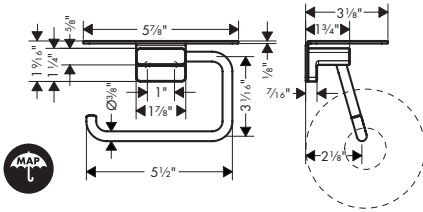

AddStoris Toilet Paper Holder with Shelf

Finish	Part No.	List $
chrome	41772000	90
brushed bronze	41772140	119
matte black	41772670	119
brushed nickel	41772820	119

- Wall-mounted
- Metal
- With mounting material
- Concealed fastening
- Diameter of drilled hole: 6 mm (1/4")