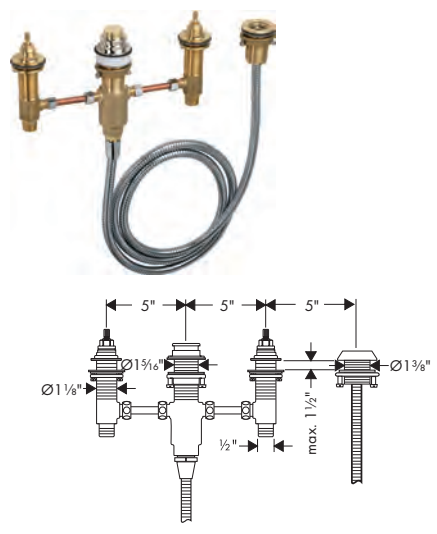

Rough, 4-Hole Roman Tub Set

06646000 508

- 1/2" NPT
- 90° ceramic valves