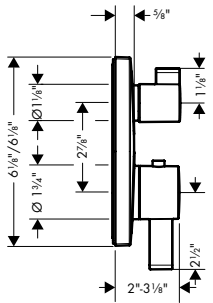

**Ecostat® Square Trims**

**Ecostat Square** Thermostatic Trim with Volume Control

- Volume control for 1 outlet
- Flow: 6.0 GPM (22.7 L/Min)
- Thermostatic cartridge, Ceramic cartridge
- Anti-scald 100° safety stop
- Optimized for water-efficient shower products