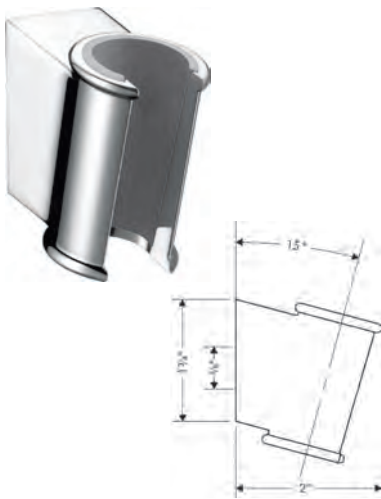

Handshower Holders

Handshower Holder Classic

- Wall-mounted
- For shower hoses with conical nut on both sides

chrome	28324000	55
matte black	28324670	71
brushed nickel	28324820	71
polished nickel	28324830	69