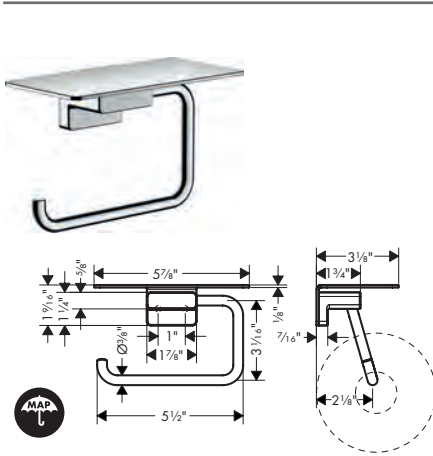

**Brushed Nickel Available Spring 2023**  
**All Other Finishes Available Now**

**AddStoris Toilet Paper Holder with Shelf**

- Wall-mounted
- Metal
- With mounting material
- Concealed fastening
- Diameter of drilled hole: 6 mm (1/4")