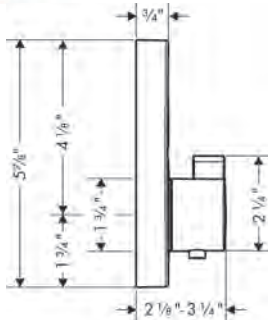

ShowerSelect® Trims

ShowerSelect S Thermostatic Trim for 1 Function, Round

Finish

Part No.

List $

chrome
brushed nickel

15744001
15744821

793
1,047

- Select push-button on/off control for 1 outlet
- Flow: 7.0 GPM (26.5 L/Min)
- Thermostatic cartridge, Start/stop cartridge
- Anti-scald 100° safety stop
- Optimized for water-efficient shower products
- Thermostat is delivered with On/Off button

Required Parts

- **iBox universal** Rough, with Service Stops, 3/4"

01850181

198

ShowerSelect S Thermostatic Trim for 2 Functions, Round

chrome
brushed nickel

15743001
15743821

833
1,099

- Select push-button on/off control for 2 outlets
- Outlets may be operated simultaneously
- Flow: 8.0 GPM (30.3 L/Min) / 2.0 GPM (7.6 L/Min)
- Thermostatic cartridge, Start/stop cartridge
- Anti-scald 100° safety stop
- Optimized for water-efficient shower products
- Trim comes with Select buttons: handshower and Rain
- Optional accessory to limit total flow to 2.0 GPM @ 80 psi where required

Required Parts

- **iBox universal** Rough, with Service Stops, 3/4"

01850181

198

iBox universal Rough, with Service Stops, 3/4"

01850181

198

- 3/4" NPT
- 180° rotationally-symmetric installation
- Sound-decoupled installation

Optional Parts

- Installation Set, iBox Universal Plus Rough

96615000

57