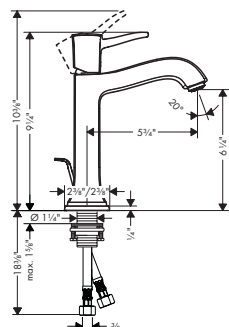

Metropol Classic Single-Hole Faucet 160 with Pop-Up Drain, 1.2 GPM

- Spray modes: Aerated spray
- Flow: 1.2 GPM (4.5 L/Min)
- Ceramic cartridge
- Includes pop-up drain

brushed bronze	31302141	707
matte black	31302671	707
brushed nickel	31302821	707
polished nickel	31302831	680