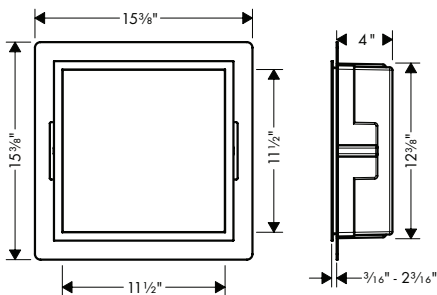

**Alternate Version**

**XtraStoris Individual Wall niche brushed stainless steel with design frame 12"x 12"x 4"**

brushed bronze	56097140	950
brushed black	56097340	950
chrome		
matte black	56097670	950
matte white	56097700	950
brushed stainless steel	56097800	950
polished gold optic	56097990	950