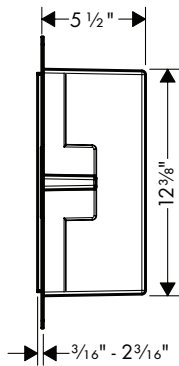

XtraStoris Rock Wall niche
with tileable door 12"x 6"x 5 1/2"

Finish	Part No.	List $
matte black	56088670	795
matte white	56088700	795
brushed stainless steel	56088800	795

- Consists of: Wall niche with tileable door, Sealing set
- Tileable Push-Open door
- Depth of the tileable door: 12 mm (1/2")
- Installation depth: 140 mm (5 1/2")
- Where to use: New construction, Renovation
- Variable installation depth
- Easy to clean surface
- Suitable for use in wet areas
- Easy adjustment to tile thickness
- Wall type: Solid wall construction, Drywall construction
- Material sealing set: Polystyrene (PS)
- Material wall niche: Stainless Steel 304 (1.4301)
- Dimensions wall niche: 11 7/8" x 5 7/8" x 5 1/2" (HxWxD)
- Required dimensions for sealing set: 12 7/8" x 6 7/8" x 5 1/2" (HxWxD)

Alternate Version

· XtraStoris Rock Wall niche with tileable door 12"x 6"x 4"	matte black	56082670	785
	matte white	56082700	785
	brushed stainless steel	56082800	785
· XtraStoris Rock Wall niche with tileable door 12"x 12"x 4"	matte black	56085670	897
	matte white	56085700	897
	brushed stainless steel	56085800	897
· XtraStoris Rock Wall niche with tileable door 12"x 12"x 5 1/2"	matte black	56091670	907
	matte white	56091700	907
	brushed stainless steel	56091800	907