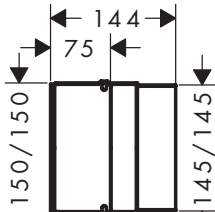

XtraStoris Rock