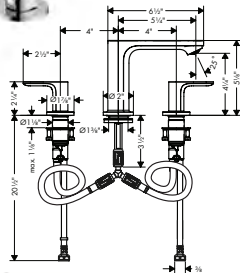

Rebris S Single-Hole Faucet 240, 1.2 GPM

chrome	72524001	260

- Spout height: 242 mm (9 1/2")
- Spray modes: Aerated spray
- Ceramic cartridge
- Does not include: Pop-up assembly

Available Spring 2023

NEW

Rebris S Widespread Faucet 110 with Pop-Up Drain, 1.2 GPM

chrome	72530001	320
matte black	72530671	422
brushed nickel	72530821	422

- Consists of: Widespread faucet, Pop-up assembly
- Spout height: 107 mm (4 1/8")
- Spray modes: Aerated spray
- 90° ceramic valves
- Pop-up drain

Available Spring 2023