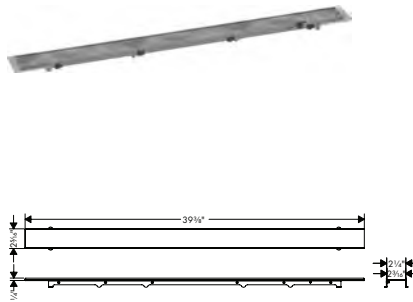

RainDrain Rock 31 1/2" Linear Drain

RainDrain Rock Trim 31 1/2" Cut to Size and Tileable

56031001

323

- Consists of: Tileable trim, Grate removal tool
- Can be shortened on site
- Frameless design
- Where to use: New construction, Renovation
- Tile thickness: Up to 40 mm (1 1/2")
- Suitable for every type of tile and tile thickness
- Grate removal tool allows easy removal of the trim
- Easy to clean
- Mounting type: Free in the floor, Two-sided
- Drain length covers distance range of 31 1/2" to 35 1/2"
- 50 mm (2") excess length on both sides
- Can be shortened to a minimum of 800 mm (31 1/2")
- Grate material: Stainless Steel 304 (1.4301)
- Suitable for primary drainage

Required Parts

- **RainDrain Rough 2" outlet 31 1/2" (800mm)**

56012181

480