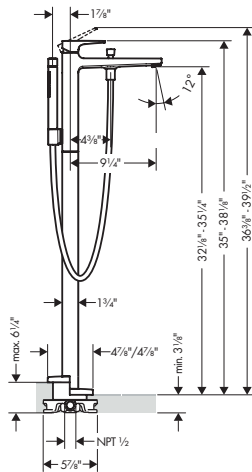

Metropol Freestanding Tub Filler Trim with Loop Handle and 1.75 GPM Handshower

- Spray type hand shower: IntenseRain, Full
- Flow: 5.28 GPM (20 L/Min)
- Ceramic cartridge
- Integrated double backflow prevention

Finish	Part No.	List $
chrome	74532001	3,011
brushed nickel	74532821	3,974

Required Parts

- Rough, Freestanding Tub Filler 10452181 887