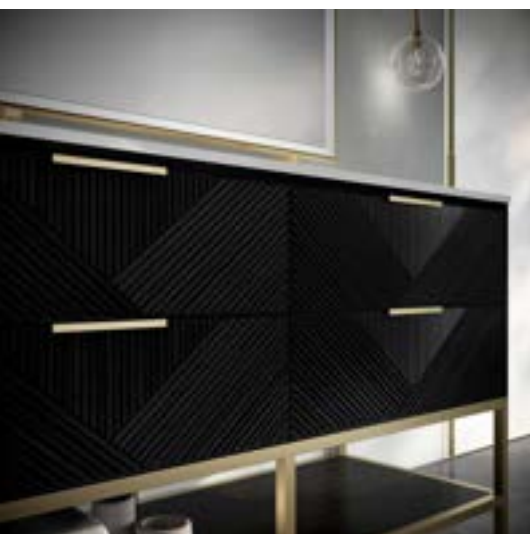

V-DM60SFM-07BS-M03S-3

V-DM60SFM-07BS-M03S-3