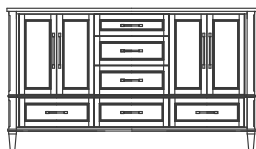

60" VANITY: 60"W x 22"D x 34"H
4 soft close doors, 5 soft close drawers, 2 shelves, 1 integrated USB/power outlet, 2 oval ceramic sinks, backsplash included, 5-step lacquer finish

Pure White	Italian Carrara Marble	Three Hole Faucet (8" c/c)	V-MT60DFM-03-M030-3	$4,299.00
	White Quartz		V-MT60DFM-03-C030-3	
Morning Fog Grey	Italian Carrara Marble	Three Hole Faucet (8" c/c)	V-MT60DFM-01-M030-3	$4,299.00
	White Quartz		V-MT60DFM-01-C030-3	
Aged Light Oak*	Italian Carrara Marble	Three Hole Faucet (8" c/c)	V-MT60DFM-06-M030-3	$4,299.00
	White Quartz		V-MT60DFM-06-C030-3	
Midnight Black	Italian Carrara Marble	Three Hole Faucet (8" c/c)	V-MT60DFM-04-M030-3	$4,299.00
	White Quartz		V-MT60DFM-04-C030-3	

*Real wood finish
Faucets not included