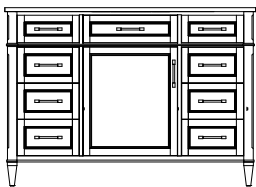

48" VANITY: 48"W x 22"D x 34"H
1 soft close door, 6 soft close drawers (2 double), 1 tipout drawer, 1 fixed shelf, 1 integrated USB/power outlet, 1 oval ceramic sink, backsplash included, 5-step lacquer finish

Pure White	Italian Carrara Marble	Three Hole Faucet (8" c/c)	V-MT48SFM-03-M030-3	$3,799.00
	White Quartz		V-MT48SFM-03-C030-3	
Morning Fog Grey	Italian Carrara Marble	Three Hole Faucet (8" c/c)	V-MT48SFM-01-M030-3	$3,799.00
	White Quartz		V-MT48SFM-01-C030-3	
Aged Light Oak*	Italian Carrara Marble	Three Hole Faucet (8" c/c)	V-MT48SFM-06-M030-3	$3,799.00
	White Quartz		V-MT48SFM-06-C030-3	
Midnight Black	Italian Carrara Marble	Three Hole Faucet (8" c/c)	V-MT48SFM-04-M030-3	$3,799.00
	White Quartz		V-MT48SFM-04-C030-3