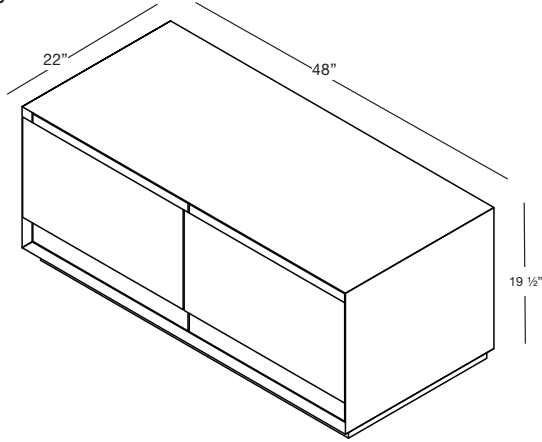

M COLLECTION

VANITY 19.5" height Freestanding – 2 drawers 48" and 60", 3 drawers 72"

(1219 and 1525, 1829 mm length)

M4818FS