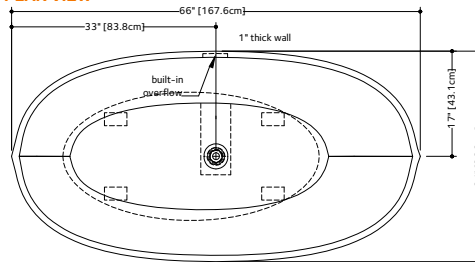

FAUCET INSTALLATION

Wall-mounted, floor-mounted or column for wall or deck mounted faucet (direct deck-mounted is not possible).

1 SELECT MODEL (Ex.: BBE01-R-PC-GA)

MADE OF WETMAR BIO™

CODE	POSITION	MATTE (MA)	DUAL † (DA)	TRUE HIGH GLOSS™ (GA)
BBE 01-R	Freestanding Right	$7380	$7485	$8075
BBE 01-L	Freestanding Left	$7380	$7485	$8075

2 SELECT DRAIN AND OVERFLOW TRIM FINISH Append selection to code (Ex.: BBE01-R-PC-GA)

	WHITE	POLISHED CHROME	BRUSHED NICKEL	PRICE	MATTE BLACK	SATIN BRASS	PRICE
Drain cover and o/f metal trim		-PC	-BN	No charge	-MB	-SB	+$300
Drain cover only (o/f without trim)	-WHNT	-PCNT	-BNNT	No charge	-MBNT	-SBNT	+$200

3 SELECT PLUMBING CONNECTION Append selection to code (Ex.: BBE01-R-PC-COP-GA)

		PRICE
This tub is equipped with WETSTYLE Plug & Bathe™ overflow and drain connection system.		
Included	Standard ABS connection	No charge
-COP	Copper connection (local code dependant)	+$230

4 SELECT FINISH Append selection to code (Ex.: BBE01-PC-GA)

ADD TO CODE	DESCRIPTION
-GA, -MA, -DA	White True High Gloss™, White Matte, White Dual †

† Dual finish: True High Gloss™ interior and rim and matte exterior

NEW - CUSTOM COLORS AVAILABLE +$2400 to price of Gloss (GA) finish
RAL/Pantone code or color sample to be specified

PLAN VIEW