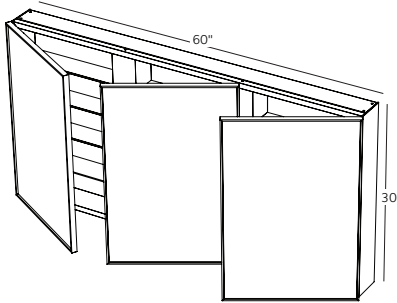

FRAME LINEA COLLECTION

MIRRORED CABINET 60"

(1524 mm length)

CONFIGURATION L

CONFIGURATION R

INSTALLATION

Surface mount with side panels

Recessed without side panels