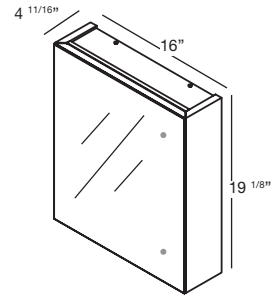

M COLLECTION

MIRRORED CABINET 19 1/8" Surface Mount – 16", 18" and 22"

(406, 457 and 559 mm length)

M16MEL

M16MER

M18MEL

M18MER

M22MEL