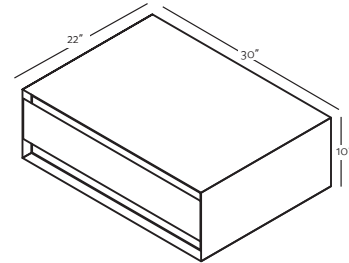

M COLLECTION

VANITY 10" height Wall-mount – 1 drawer 24" and 30"

(610 and 762 mm length)

M2410WM

M3010WM

DRAWER CONFIGURATION

Horseshoe

3 INTEGRATED COUNTERTOP SELECTION (sold separately)