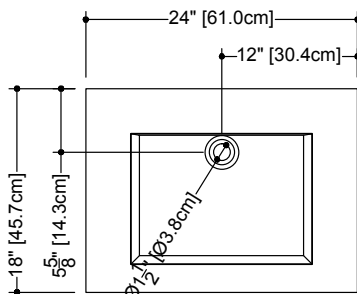

(610 x 457 x 51 mm)

1 SELECT MODEL AND FAUCET HOLES CONFIGURATION

- 1A - Without overflow
- or 1B - With overflow
- + 1Bi - Overflow trim finish

2 SELECT FINISH

3 OPTION

Pop-up drain p.316

4 FLOATING SINK BRACKET SYSTEM

Only offered with VCM24 (4" height)

Important: Bracket and/or decorative trim must be ordered at the same time as the lavatory. p.83

WEIGHT: 19 lb (US) 9 kg (CA)
APPROXIMATE DELIVERY: 4 weeks
FREIGHT: Consult Freight Annex

1A MODEL WITHOUT OVERFLOW (Ex.: VCM-24-1-GA) **MADE OF WETMAR BIO™**

4" HEIGHT 2" SEMI-RECESSED

CODE	CODE	FAUCET HOLE	OVERFLOW	MATTE (MA)	TRUE HIGH GLOSS™ (GA)
VCM-24	VCMS-24	No hole	None	$855	$970
VCM-24-1	VCMS-24-1	1 hole for mono faucet	None	$895	$1010
VCM-24-8	VCMS-24-8	3 holes for 8" c/c faucet	None	$915	$1030

1B MODEL WITH OVERFLOW (Ex.: VCM-24-O-1-PC-GA)

4" HEIGHT 2" SEMI-RECESSED

CODE	CODE	FAUCET HOLE	OVERFLOW	MATTE (MA)	TRUE HIGH GLOSS™ (GA)
VCM-24-O	VCMS-24-O	No hole	Overflow	$960	$1090
VCM-24-O-1	VCMS-24-O-1	1 hole for mono faucet	Overflow	$1000	$1130
VCM-24-O-8	VCMS-24-O-8	3 holes for 8" c/c faucet	Overflow	$1020	$1150

+ 1Bi SELECT OVERFLOW TRIM FINISH Append selection to code (Ex.: VCM-24-O-1-PC-GA)

ADD TO CODE	DESCRIPTION	PRICE
-NT, -PC, -BN	No Trim, Polished Chrome, Brushed Nickel	No charge
-MB, -SB	Matte Black, Satin Brass	+$50

2 SELECT FINISH Append selection to code (Ex.: VCM-24-O-1-PC-GA)

ADD TO CODE	DESCRIPTION
-GA, -MA	White True High Gloss™, White Matte

PLAN VIEW