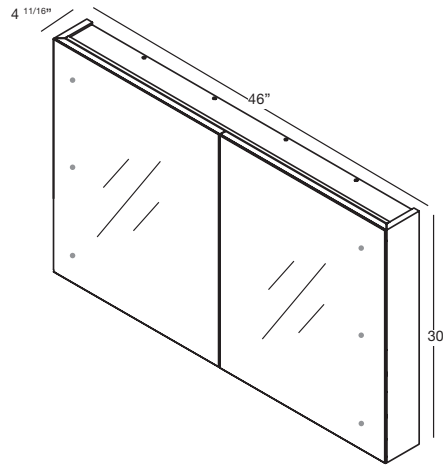

M COLLECTION

MIRRORED CABINET 30" Surface Mount – 28", 34", 40", 46", 58" and 70" (711, 864, 1016, 1168, 1473 and 1778 mm length)

M4630ME

NOTE: Approximate measurement. The manufacturer accepts 1/4" (6.35 mm) variance. WETSTYLE cannot be responsible for any technical errors and reserves the right to make revisions without notice.

M COLLECTION