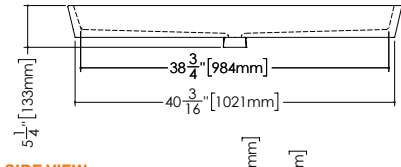

CUBE COLLECTION

SERIES VC 8-A 15", 21-3/4", 36", 42", 48" and 54" above counter

(381, 552, 914, 1067, 1219 and 1372 mm)

VC 821A (weight 18 lb/8 kg)

PLAN VIEW

FRONT VIEW

SIDE VIEW

VC 836A (weight 27 lb/12 kg)

PLAN VIEW

FRONT VIEW

SIDE VIEW

VC 842A (weight 33 lb/15 kg)

PLAN VIEW

FRONT VIEW

SIDE VIEW

VC 848A (weight 37 lb/17 kg)

PLAN VIEW

FRONT VIEW

SIDE VIEW

VC 854A (weight 42 lb/19 kg)

PLAN VIEW

FRONT VIEW

SIDE VIEW

NOTE: Approximate measurement. The manufacturer accepts 1/4" (6.35 mm) variance. WETSTYLE cannot be responsible for any technical errors and reserves the right to make revisions without notice.

CUBE VESSEL SINK