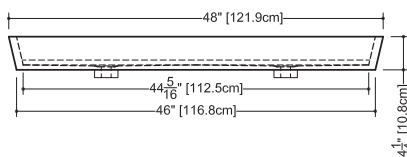

CUBE COLLECTION

SERIES VC 8-U 15", 21-3/4", 36", 42", 48" and 54" undermount

(381, 552, 914, 1067, 1219 and 1372 mm)

VC 821U (weight 18 lb/8 kg)

PLAN VIEW

FRONT VIEW

SIDE VIEW

VC 836U (weight 27 lb/12 kg)

PLAN VIEW

FRONT VIEW

SIDE VIEW

VC 842U (weight 33 lb/15 kg)

PLAN VIEW

FRONT VIEW

SIDE VIEW

VC 848U (weight 37 lb/17 kg)

PLAN VIEW

FRONT VIEW

SIDE VIEW

VC 854U (weight 42 lb/19 kg)

PLAN VIEW

FRONT VIEW

SIDE VIEW

NOTE: Approximate measurement. The manufacturer accepts 1/4" (6.35 mm) variance. WETSTYLE cannot be responsible for any technical errors and reserves the right to make revisions without notice.