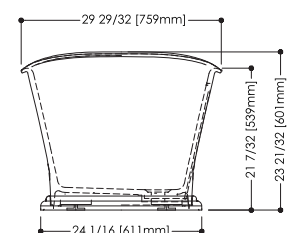

PLAN VIEW

FRONT VIEW

SIDE VIEW

NOTE: Approximate measurement. The manufacturer accepts 1/4" (6.35 mm) variance. WETSTYLE cannot be responsible for any technical errors and reserves the right to make revisions without notice.