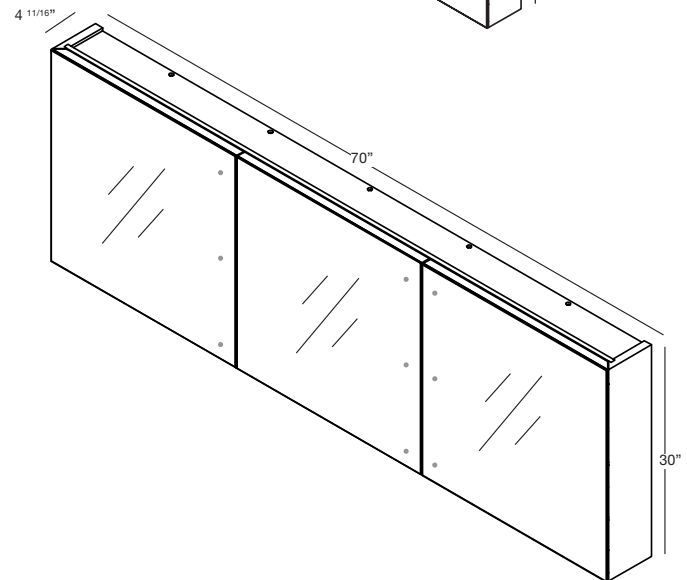

M COLLECTION

MIRRORED CABINET 30" Surface Mount – 28", 34", 40", 46", 58" and 70" (711, 864, 1016, 1168, 1473 and 1778 mm length)

M2830ME

M4630ME

M3430ME

M5830ME

M4030ME

M7030ME