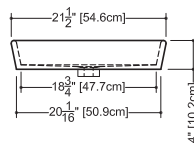

OVE COLLECTION

SERIES VOV 8-A 15", 21-1/2", 36" and 48" above counter

(381, 546, 914 and 1219 mm)

1 SELECT MODEL AND FAUCET HOLES CONFIGURATION

- 1A - Without overflow
- or 1B - With overflow
- + 1Bi - Overflow trim finish

2 SELECT FINISH

3 OPTION

Pop-up drain

p. 316

APPROXIMATE DELIVERY:

4 weeks

FREIGHT:

Consult Freight Annex

*VOV815A is only available without overflow

**Oak bridge for model VOV848A can be ordered in other shades. p.308

1A MODEL WITHOUT OVERFLOW (Ex.: VOV848A-GA)

MADE OF WETMAR BIO™

CODE	OVERFLOW	ACCESSORY	MATTE (MA)	TRUE HIGH GLOSS™ (GA)
VOV 815A*	None	None	$825	$935
VOV 821A	None	None	$1050	$1195
VOV 836A	None	None	$1215	$1380
VOV 848A	None	Oak bridge wenge shade included**	$1580	$1795

1B MODEL WITH OVERFLOW (Ex.: VOV848A-O-PC-GA)

CODE	OVERFLOW	ACCESSORY	MATTE (MA)	TRUE HIGH GLOSS™ (GA)
VOV 821A-O	Overflow	None	$1155	$1315
VOV 836A-O	Overflow	None	$1320	$1500
VOV 848A-O	Overflow	Oak bridge wenge shade included**	$1740	$1975

+ 1Bi SELECT OVERFLOW TRIM FINISH Append selection to code (Ex.: VOV848A-O-PC-GA)

ADD TO CODE	DESCRIPTION	PRICE
-NT, -PC, -BN	No Trim, Polished Chrome, Brushed Nickel	No charge
-MB, -SB	Matte Black, Satin Brass	15", 21" and 36" +$50 48" +$100

2 SELECT FINISH Append selection to code (Ex.: VOV848A-O-PC-GA)

ADD TO CODE	DESCRIPTION
-GA, -MA	White True High Gloss™, White Matte

OVE VESSEL SINK

PLAN VIEW

FRONT VIEW

SIDE VIEW

PLAN VIEW

FRONT VIEW

SIDE VIEW

PLAN VIEW

FRONT VIEW

SIDE VIEW

PLAN VIEW

FRONT VIEW

SIDE VIEW

NOTE: Approximate measurement. The manufacturer accepts 1/4" (6.35 mm) variance. WETSTYLE cannot be responsible for any technical errors and reserves the right to make revisions without notice.