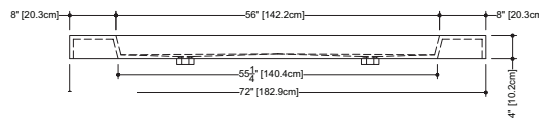

VC 72T

FRONT VIEW