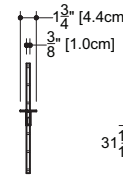

WETSTYLE FLOATING SINK BRACKET SYSTEM

(OFFERED WITH OR WITHOUT DECORATIVE TRIM)

Important: Lavatory and floating sink bracket system must be ordered at the same time as the lavatory requires special preparation at the factory.

BRACKET SYSTEM ONLY

- For VC, VCM and VOV lavs (4" height)*
- No decorative trim
- Weight rating: up to 300 lbs/136 kg
- Not recommended for concrete walls

ADA-COMPLIANT

APPROXIMATE DELIVERY:

< 1 week

LENGTH	CODE	PRICE
24"-30"	WM 2422	$380
36"-42"	WM 3622	$380
48"	WM 4822	$460
60"*	WM 6022	$505
72"*	WM 7222	$505

plan view

front view

Note: WETSTYLE will supply multiple brackets according to the lavatory length (see installation guide)

* Not available with VC18, VCM18, VCM20, VC60T and VC72T

BRACKET SYSTEM + PURE STAINLESS STEEL DECORATIVE TRIM

- For VCS and VOVS lavs (2" height)
- Includes brackets system
- Weight rating: up to 300 lbs/136 kg
- Not recommended for concrete walls
- Not available with Cube Metro series lavs (VCMS), Bauhaus, LAB collection, Déco and Element lavs

ADA-COMPLIANT

APPROXIMATE DELIVERY:

< 1 week

LENGTH	CODE BRUSHED (B)	PRICE	CODE MIRROR (M)	PRICE	WEIGHT (DT ONLY)
24"	WM 2422-DT-B	$1295	WM 2422-DT-M	$1525	13 lbs (US) 6 kg (CA)
36"	WM 3622-DT-B	$1640	WM 3622-DT-M	$1870	15 lbs (US) 7 kg (CA)
48"	WM 4822-DT-B	$2065	WM 4822-DT-M	$2295	18 lbs (US) 8 kg (CA)
60"*	WM 6022-DT-B	$2455	WM 6022-DT-M	$2685	20 lbs (US) 9 kg (CA)

* Not available with VCS60T

PURE STAINLESS STEEL DECORATIVE TRIM (includes brackets system)

Download the installation guide at www.wetstyle.ca for more information

NOTE: Approximate measurement. The manufacturer accepts 1/4" (6.35 mm) variance. WETSTYLE cannot be responsible for any technical errors and reserves the right to make revisions without notice.