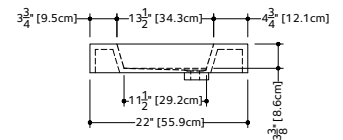

OVE COLLECTION

VOV 24 24" x 22" x 4"

(610 x 559 x 102 mm)

VOVS 24 24" x 22" x 2"

(610 x 559 x 51 mm)

1 SELECT MODEL AND FAUCET HOLES CONFIGURATION

- 1A - Without overflow
- or 1B - With overflow
- + 1Bi - Overflow trim finish

2 SELECT FINISH

3 OPTION

Pop-up drain p.316

4 FLOATING SINK BRACKET SYSTEM

Important: Bracket and/or decorative trim must be ordered at the same time as the lavatory. p.83

WEIGHT: 23 lb (US) 11 kg (CA)
APPROXIMATE DELIVERY: 4 weeks
FREIGHT: Consult Freight Annex

1A MODEL WITHOUT OVERFLOW (Ex.: VOV-24-1-GA)

MADE OF WETMAR BIO™

4" HEIGHT 2" SEMI-RECESSED

CODE	CODE	FAUCET HOLE	OVERFLOW	MATTE (MA)	TRUE HIGH GLOSS™ (GA)
VOV-24	VOVS-24	No hole	None	$905	$1030
VOV-24-1	VOVS-24-1	1 hole for mono faucet	None	$945	$1070
VOV-24-8	VOVS-24-8	3 holes for 8" c/c faucet	None	$965	$1090

1B MODEL WITH OVERFLOW (Ex.: VOV-24-O-1-PC-GA)

4" HEIGHT 2" SEMI-RECESSED

CODE	CODE	FAUCET HOLE	OVERFLOW	MATTE (MA)	TRUE HIGH GLOSS™ (GA)
VOV-24-O	VOVS-24-O	No hole	Overflow	$1010	$1150
VOV-24-O-1	VOVS-24-O-1	1 hole for mono faucet	Overflow	$1050	$1190
VOV-24-O-8	VOVS-24-O-8	3 holes for 8" c/c faucet	Overflow	$1070	$1210

+ 1Bi SELECT OVERFLOW TRIM FINISH Append selection to code (Ex.: VOV-24-O-1-PC-GA)

ADD TO CODE	DESCRIPTION	PRICE
-NT, -PC, -BN	No Trim, Polished Chrome, Brushed Nickel	No charge
-MB, -SB	Matte Black, Satin Brass	+$50

2 SELECT FINISH Append selection to code (Ex.: VOV-24-O-1-PC-GA)

ADD TO CODE	DESCRIPTION
-GA, -MA	White True High Gloss™, White Matte

PLAN VIEW

VOV 24

SIDE VIEW

VOVS 24

NOTE: Approximate measurement. The manufacturer accepts 1/4" (6.35 mm) variance. WETSTYLE cannot be responsible for any technical errors and reserves the right to make revisions without notice.