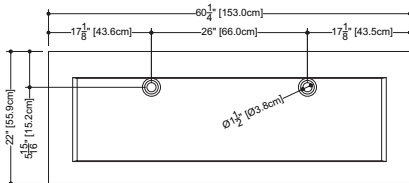

(1530 x 559 x 102 mm)

VCS 60T 60 1/4" x 22" x 2"

(1530 x 559 x 51 mm)

CUBE LAVATORY

1 SELECT MODEL AND FAUCET HOLES CONFIGURATION

- 1A - Without overflow
- or
- 1B - With overflow
- + 1Bi - Overflow trim finish

2 SELECT FINISH

3 ACCESSORY INCLUDED

Oak bridge wenge shade. Other shades must be specified p.308

4 OPTION

Pop-up drain p.316

WEIGHT: 62 lb (US) 28 kg (CA)
APPROXIMATE DELIVERY: 4 weeks
FREIGHT: Consult Freight Annex

1A MODEL WITHOUT OVERFLOW (Ex.: VC-60T-1-GA)

MADE OF WETMAR BIO™

4" HEIGHT 2" SEMI-RECESSED

CODE	CODE	FAUCET HOLE	OVERFLOW	MATTE (MA)	TRUE HIGH GLOSS™ (GA)
VC-60T	VCS-60T	No hole	None	$1830	$2080
VC-60T-1	VCS-60T-1	2 x 1 hole for mono faucet	None	$1890	$2140
VC-60L-8	VCS-60T-8	2 x 3 holes for 8" c/c faucet	None	$1910	$2160

1B MODEL WITH OVERFLOW (Ex.: VC-60T-O-1-PC-GA)

4" HEIGHT 2" SEMI-RECESSED

CODE	CODE	FAUCET HOLE	OVERFLOW	MATTE (MA)	TRUE HIGH GLOSS™ (GA)
VC-60T-O	VCS-60T-O	No hole	Overflow	$1990	$2260
VC-60T-O-1	VCS-60T-O-1	2 x 1 hole for mono faucet	Overflow	$2050	$2320
VC-60T-O-8	VCS-60T-O-8	2 x 3 holes for 8" c/c faucet	Overflow	$2070	$2340

+ 1Bi SELECT OVERFLOW TRIM FINISH Append selection to code (Ex.: VC-60T-O-1-PC-GA)

ADD TO CODE	DESCRIPTION	PRICE
-NT, -PC, -BN	No Trim, Polished Chrome, Brushed Nickel	No charge
-MB, -SB	Matte Black, Satin Brass	+$100

2 SELECT FINISH Append selection to code (Ex.: VC-60T-O-1-PC-GA)

ADD TO CODE	DESCRIPTION
-GA, -MA	White True High Gloss™, White Matte

PLAN VIEW