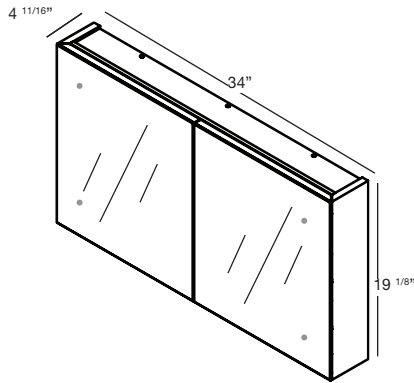

M COLLECTION

MIRRORED CABINET 19¹/₈" Surface Mount – 28", 34", 40", 46", 58" and 70" (711, 864, 1016, 1168, 1473 and 1778 mm length)

M28ME

M46ME

M34ME

M58ME

M40ME

M70ME