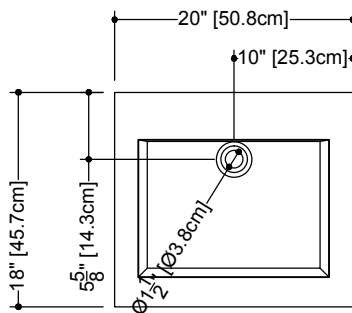

CUBE COLLECTION METRO SERIES

VCM 20 20" x 18" x 4"

(508 x 457 x 102 mm)

VCMS 20 20" x 18" x 2"

(508 x 457 x 51 mm)

CUBE METRO LAVATORY

1 SELECT MODEL AND FAUCET HOLES CONFIGURATION

- 1A - Without overflow
- or
- 1B - With overflow
- + 1Bi - Overflow trim finish

2 SELECT FINISH

3 OPTION

Pop-up drain p.316

WEIGHT: 17 lb (US) 8 kg (CA)
APPROXIMATE DELIVERY: 4 weeks
FREIGHT: Consult Freight Annex

1A MODEL WITHOUT OVERFLOW (Ex.: VCM-20-1-GA) **MADE OF WETMAR BIO™**

4" HEIGHT 2" SEMI-RECESSED

CODE	CODE	FAUCET HOLE	OVERFLOW	MATTE (MA)	TRUE HIGH GLOSS™ (GA)
VCM-20	VCMS-20	No hole	None	$810	$920
VCM-20-1	VCMS-20-1	1 hole for mono faucet	None	$850	$960
VCM-20-8	VCMS-20-8	3 holes for 8" c/c faucet	None	$870	$980

1B MODEL WITH OVERFLOW (Ex.: VCM-20-O-1-PC-GA)

4" HEIGHT 2" SEMI-RECESSED

CODE	CODE	FAUCET HOLE	OVERFLOW	MATTE (MA)	TRUE HIGH GLOSS™ (GA)
VCM-20-O	VCMS-20-O	No hole	Overflow	$915	$1040
VCM-20-O-1	VCMS-20-O-1	1 hole for mono faucet	Overflow	$955	$1080
VCM-20-O-8	VCMS-20-O-8	3 holes for 8" c/c faucet	Overflow	$975	$1100

+ 1Bi SELECT OVERFLOW TRIM FINISH Append selection to code (Ex.: VCM-20-O-1-PC-GA)

ADD TO CODE	DESCRIPTION	PRICE
-NT, -PC, -BN	No Trim, Polished Chrome, Brushed Nickel	No charge
-MB, -SB	Matte Black, Satin Brass	+$50

2 SELECT FINISH Append selection to code (Ex.: VCM-20-O-1-PC-GA)

ADD TO CODE	DESCRIPTION
-GA, -MA	White True High Gloss™, White Matte

PLAN VIEW