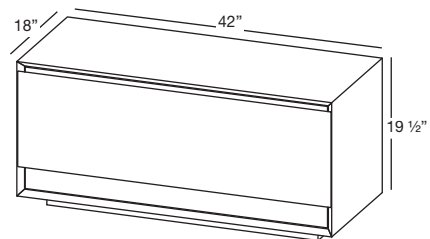

M COLLECTION METRO SERIES

VANITY 19½" height Freestanding – 1 drawer 18", 20", 24", 30", 36" and 42" (457, 508, 610, 762, 914 and 1069 mm length)

MM1818FS

MM2018FS

MM2418FS

MM3018FS

MM3618FS

MM4218FS

DRAWER CONFIGURATION

NOTE: Approximate measurement. The manufacturer accepts ¼" (6.35 mm) variance. WETSTYLE cannot be responsible for any technical errors and reserves the right to make revisions without notice.