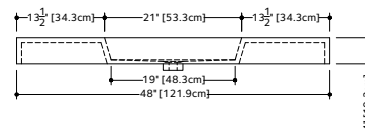

VOV 48C

FRONT VIEW