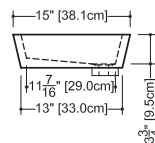

CUBE COLLECTION

SERIES VC 8-A 15", 21-3/4", 36", 42", 48" and 54" above counter

(381, 552, 914, 1067, 1219 and 1372 mm)

VC 821A (weight 18 lb/8 kg)

PLAN VIEW

FRONT VIEW

SIDE VIEW

VC 836A (weight 27 lb/12 kg)

PLAN VIEW

FRONT VIEW

SIDE VIEW

VC 842A (weight 33 lb/15 kg)

PLAN VIEW

FRONT VIEW

SIDE VIEW

VC 848A (weight 37 lb/17 kg)

PLAN VIEW

FRONT VIEW

SIDE VIEW

VC 854A (weight 42 lb/19 kg)

PLAN VIEW

FRONT VIEW

SIDE VIEW

NOTE: Approximate measurement. The manufacturer accepts 1/4" (6.35 mm) variance. WETSTYLE cannot be responsible for any technical errors and reserves the right to make revisions without notice.

CUBE VESSEL SINK