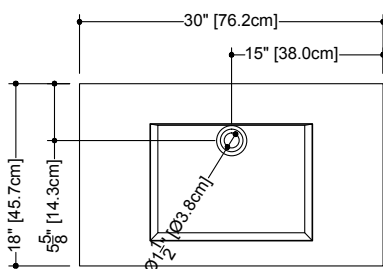

1 SELECT MODEL AND FAUCET HOLES CONFIGURATION

- 1A - Without overflow
- or 1B - With overflow
- + 1Bi - Overflow trim finish

2 SELECT FINISH

3 OPTION

Pop-up drain p.316

4 FLOATING SINK BRACKET SYSTEM

Only offered with VCM30 (4" height)

Important: Bracket and/or decorative trim must be ordered at the same time as the lavatory. p.83

WEIGHT: 22 lb (US) 10 kg (CA)
APPROXIMATE DELIVERY: 4 weeks
FREIGHT: Consult Freight Annex

1A MODEL WITHOUT OVERFLOW (Ex.: VCM-30-1-GA) **MADE OF WETMAR BIO™**

4" HEIGHT 2" SEMI-RECESSED

CODE	CODE	FAUCET HOLE	OVERFLOW	MATTE (MA)	TRUE HIGH GLOSS™ (GA)
VCM-30	VCMS-30	No hole	None	$995	$1130
VCM-30-1	VCMS-30-1	1 hole for mono faucet	None	$1035	$1170
VCM-30-8	VCMS-30-8	3 holes for 8" c/c faucet	None	$1055	$1190

1B MODEL WITH OVERFLOW (Ex.: VCM-30-O-1-PC-GA)

4" HEIGHT 2" SEMI-RECESSED

CODE	CODE	FAUCET HOLE	OVERFLOW	MATTE (MA)	TRUE HIGH GLOSS™ (GA)
VCM-30-O	VCMS-30-O	No hole	Overflow	$1100	$1250
VCM-30-O-1	VCMS-30-O-1	1 hole for mono faucet	Overflow	$1140	$1290
VCM-30-O-8	VCMS-30-O-8	3 holes for 8" c/c faucet	Overflow	$1160	$1310

+ 1Bi SELECT OVERFLOW TRIM FINISH Append selection to code (Ex.: VCM-30-O-1-PC-GA)

ADD TO CODE	DESCRIPTION	PRICE
-NT, -PC, -BN	No Trim, Polished Chrome, Brushed Nickel	No charge
-MB, -SB	Matte Black, Satin Brass	+$50

2 SELECT FINISH Append selection to code (Ex.: VCM-30-O-1-PC-GA)

ADD TO CODE	DESCRIPTION
-GA, -MA	White True High Gloss™, White Matte

PLAN VIEW