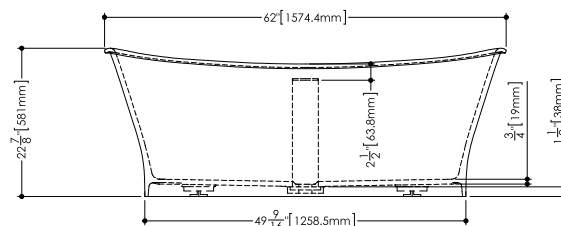

PLAN VIEW

FRONT VIEW

SIDE VIEW

NOTE: Approximate measurement. The manufacturer accepts 1/4" (6.35 mm) variance. WETSTYLE cannot be responsible for any technical errors and reserves the right to make revisions without notice.