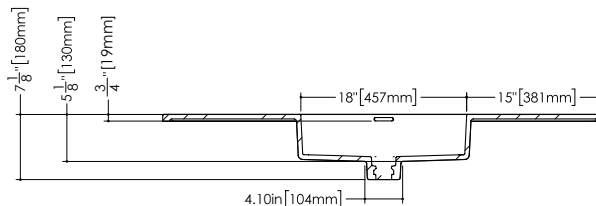

SIDE VIEW

NOTE: Approximate measurement. The manufacturer accepts 1/4" (6.35 mm) variance. WETSTYLE cannot be responsible for any technical errors and reserves the right to make revisions without notice.