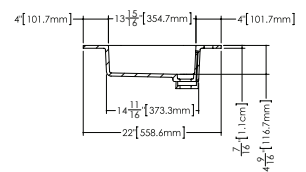

SIDE VIEW

NOTE: Approximate measurement. The manufacturer accepts 1/4" (6.35 mm) variance. WETSTYLE cannot be responsible for any technical errors and reserves the right to make revisions without notice.