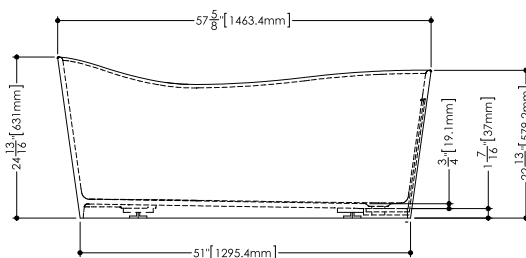

WAVE COLLECTION

BWA 01 57-5/8" x 26-1/4" x 22-13/16" / 24-13/16"

(1463 x 666 x 579/631 mm)

1. 1 SELECT MODEL
2. 2 SELECT DRAIN AND OVERFLOW FINISH
3. 3 SELECT PLUMBING CONNECTION
4. 4 SELECT FINISH
5. 5 ACCESSORIES

Head Pillow HP01-5 p.313
Columns for wall or COL-WALL p.310
deck mounted faucets COL-DECK p.310

CAPACITY: 68 gal (US) 257 l (CA)
WEIGHT: 122 lb (US) 56 kg (CA)
APPROXIMATE DELIVERY: 4 - 6 weeks
FREIGHT: Consult Freight Annex

WETSTYLE Plug & Bathe™ overflow and drain connection system includes:

Soft-touch pop-up drain, for built-in overflow. Fits both 1 - 1/2" ABS drain waste and 1 - 1/2" tubular brass

1 - 1/2" ABS direct vertical drain waste fitting (copper/brass options also available)

1 - 1/2" ABS 90° Elbow drain waste fitting (copper/brass options also available)

IMPORTANT

All WETSTYLE tubs are equipped with our **Plug & Bathe™** overflow/drain system permitting installation completely from above without the need to open the floor from beneath; there is no need for an island drain or similar supplemental connection equipment.

FAUCET INSTALLATION

Wall-mounted, floor-mounted or column for wall or deck mounted faucet (direct deck-mounted is not possible).

1 SELECT MODEL (Ex.: BWA01-PCNT-GA)

MADE OF WETMAR BIO™

CODE	POSITION	MATTE (MA)	TRUE HIGH GLOSS™ (GA)
BWA 01	Freestanding	$4550	$5100

2 SELECT DRAIN AND OVERFLOW TRIM FINISH Append selection to code (Ex.: BWA01-PCNT-GA)

	WHITE	POLISHED CHROME	BRUSHED NICKEL	PRICE	MATTE BLACK	SATIN BRASS	PRICE
Drain cover only (o/f without trim)*	-WHNT	-PCNT	-BNNT	No charge	-MBNT	-SBNT	+$200

*Due to its curved inner wall, this model cannot accommodate an overflow metal trim

3 SELECT PLUMBING CONNECTION Append selection to code (Ex.: BWA01-PCNT-COP-GA)