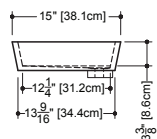

OVE COLLECTION

SERIES VOV 8-U 15", 21-1/2", 36" and 48" undermount

(381, 546, 914 and 1219 mm)

1 SELECT MODEL AND FAUCET HOLES CONFIGURATION

- 1A - Without overflow
- or
- 1B - With overflow
- + 1Bi - Overflow trim finish

2 SELECT FINISH

3 OPTION

Pop-up drain p.316

APPROXIMATE DELIVERY: 4 weeks

FREIGHT: Consult Freight Annex

*VOV815U is only available without overflow
**Oak bridge for model VOV848U can be ordered in other shades. p.308

1A MODEL WITHOUT OVERFLOW (Ex.: VOV848U-GA)

MADE OF WETMAR BIO™

CODE	OVERFLOW	ACCESSORY	MATTE (MA)	TRUE HIGH GLOSS™ (GA)
VOV 815U*	None	None	$575	$655
VOV 821U	None	None	$870	$990
VOV 836U	None	None	$1030	$1170
VOV 848U	None	Oak bridge wenge shade included**	$1340	$1520

1B MODEL WITH OVERFLOW (Ex.: VOV848U-O-PC-GA)

CODE	OVERFLOW	ACCESSORY	MATTE (MA)	TRUE HIGH GLOSS™ (GA)
VOV 821U-O	Overflow	None	$975	$1110
VOV 836U-O	Overflow	None	$1135	$1290
VOV 848U-O	Overflow	Oak bridge wenge shade included**	$1495	$1700

+ 1Bi SELECT OVERFLOW TRIM FINISH Append selection to code (Ex.: VOV848U-O-PC-GA)

ADD TO CODE	DESCRIPTION	PRICE
-NT, -PC, -BN	No Trim, Polished Chrome, Brushed Nickel	No charge
-MB, -SB	Matte Black, Satin Brass	15", 21" and 36" +$50 48" +$100

2 SELECT FINISH Append selection to code (Ex.: VOV848U-O-PC-GA)

ADD TO CODE	DESCRIPTION
-GA, -MA	White True High Gloss™, White Matte

PLAN VIEW

FRONT VIEW

SIDE VIEW

PLAN VIEW

FRONT VIEW

SIDE VIEW

PLAN VIEW

FRONT VIEW

SIDE VIEW

PLAN VIEW

FRONT VIEW

SIDE VIEW

NOTE: Approximate measurement. The manufacturer accepts 1/4" (6.35 mm) variance. WETSTYLE cannot be responsible for any technical errors and reserves the right to make revisions without notice.