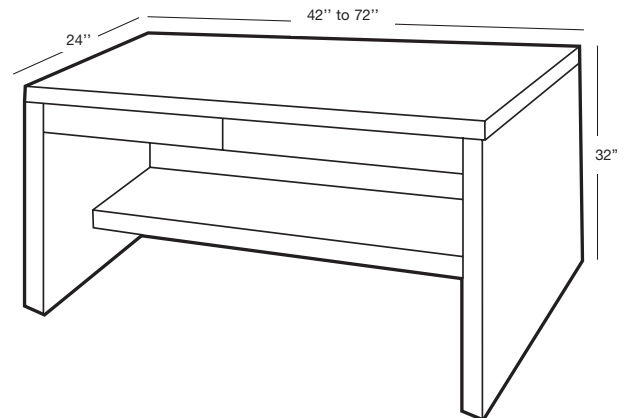

3 SINK COMPATIBILITY

See compatibility chart (p. 294-295)

4 OPTION

Decorative round style bottle trap (p. 316)

APPROXIMATE DELIVERY: 4 weeks - *6 weeks for premium finishes

FREIGHT: Consult Freight Annex

Z COLLECTION

NOTE: Approximate measurement. The manufacturer accepts 1/4" (6.35 mm) variance. WETSTYLE cannot be responsible for any technical errors and reserves the right to make revisions without notice.