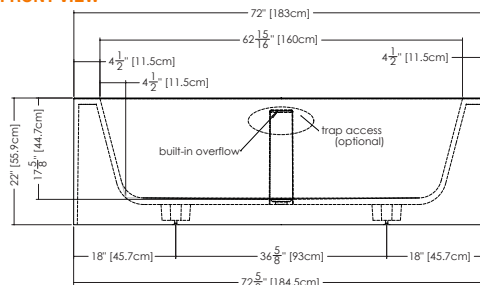

Due to multiple possibilities, faucet holes must be drilled by the plumber.

FAUCET INSTALLATION ZONE

FRONT VIEW

SIDE VIEW

OVE COLLECTION

NEW

BOV 04 59-1/4" x 30" x 24-3/4"

(1829 x 914 x 619 mm)