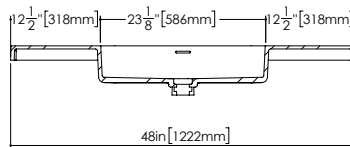

DÉCO COLLECTION

NEW

VDCOS 48C 48-1/8" x 22" x 2"

(1219 x 559 x 51 mm)

NEW

VDCOXS 48C 48" x 22" x 7/16"

(1219 x 559 x 11 mm)

DÉCO LAVATORY

1 SELECT MODEL AND FAUCET HOLES CONFIGURATION

- 1A - Without overflow
- OR
- 1B - With overflow
- + 1Bi - Overflow trim finish

2 SELECT FINISH

3 OPTION - IMPORTANT

Important: This sink has a recessed drain hole. For a perfect look, we strongly recommend using the following drain models: DS02RF or DS02RF-O p.316

WEIGHT:
VDCOS-48C 28 lb (US) 13 kg (CA)
VDCOXS-48C 24 lb (US) 11 kg (CA)
APPROXIMATE DELIVERY: 4 weeks
FREIGHT: Consult Freight Annex

1A MODEL WITHOUT OVERFLOW (Ex.: VDCOS-48C-1-GA)

MADE OF WETMAR BIO™

4" HEIGHT 2" SEMI-RECESSED

CODE	CODE	FAUCET HOLE	OVERFLOW	MATTE (MA)	TRUE HIGH GLOSS™ (GA)	NEW MATTE BLACK (MBL) MATTE GREY (MGR)
VDCOS-48C	VDCOXS-48C	No hole	None	$1265	$1435	$1720
VDCOS-48C-1	VDCOXS-48C-1	1 hole for mono faucet	None	$1305	$1475	$1780
VDCOS-48C-8	VDCOXS-48C-8	3 holes for 8" c/c faucet	None	$1325	$1495	$1800

1B MODEL WITH OVERFLOW (Ex.: VDCOS-48C-O-1-PC-GA)

4" HEIGHT 2" SEMI-RECESSED

CODE	CODE	FAUCET HOLE	OVERFLOW	MATTE (MA)	TRUE HIGH GLOSS™ (GA)	NEW MATTE BLACK (MBL) MATTE GREY (MGR)
VDCOS-48C-O	VDCOXS-48C-O	No hole	Overflow	$1370	$1555	$1860
VDCOS-48C-O-1	VDCOXS-48C-O-1	1 hole for mono faucet	Overflow	$1410	$1595	$1900
VDCOS-48C-O-8	VDCOXS-48C-O-8	3 holes for 8" c/c faucet	Overflow	$1430	$1615	$1940

+ 1Bi SELECT OVERFLOW TRIM FINISH Append selection to code (Ex.: VDCOS-48C-O-1-PC-GA)

ADD TO CODE	DESCRIPTION	PRICE
-NT, -PC, -BN	No Trim, Polished Chrome, Brushed Nickel	No charge
-MB, -SB	Matte Black, Satin Brass	+$50

2 SELECT FINISH Append selection to code (Ex.: VDCOS-48C-O-1-PC-GA)

ADD TO CODE	DESCRIPTION
-GA, -MA, -MGR, -MBL	White True High Gloss™, White Matte, Matte Grey, Matte Black

VDCOS 48C

PLAN VIEW

FRONT VIEW