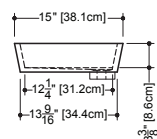

OVE COLLECTION

SERIES VOV 8-U 15", 21-1/2", 36" and 48" undermount

(381, 546, 914 and 1219 mm)

1 SELECT MODEL AND FAUCET HOLES CONFIGURATION

- 1A - Without overflow
- or
- 1B - With overflow
- + 1Bi - Overflow trim finish

2 SELECT FINISH

3 OPTION

Pop-up drain p.316

APPROXIMATE DELIVERY: 4 weeks

FREIGHT: Consult Freight Annex

*VOV815U is only available without overflow
**Oak bridge for model VOV848U can be ordered in other shades. p.308

1A MODEL WITHOUT OVERFLOW (Ex.: VOV848U-GA)

MADE OF WETMAR BIO™

CODE	OVERFLOW	ACCESSORY	MATTE (MA)	TRUE HIGH GLOSS™ (GA)
VOV 815U*	None	None	$575	$655
VOV 821U	None	None	$870	$990
VOV 836U	None	None	$1030	$1170
VOV 848U	None	Oak bridge wenge shade included**	$1340	$1520

1B MODEL WITH OVERFLOW (Ex.: VOV848U-O-PC-GA)

CODE	OVERFLOW	ACCESSORY	MATTE (MA)	TRUE HIGH GLOSS™ (GA)
VOV 821U-O	Overflow	None	$975	$1110
VOV 836U-O	Overflow	None	$1135	$1290
VOV 848U-O	Overflow	Oak bridge wenge shade included**	$1495	$1700

+ 1Bi SELECT OVERFLOW TRIM FINISH Append selection to code (Ex.: VOV848U-O-PC-GA)

ADD TO CODE	DESCRIPTION	PRICE
-NT, -PC, -BN	No Trim, Polished Chrome, Brushed Nickel	No charge
-MB, -SB	Matte Black, Satin Brass	15", 21" and 36" +$50 48" +$100

2 SELECT FINISH Append selection to code (Ex.: VOV848U-O-PC-GA)

ADD TO CODE	DESCRIPTION
-GA, -MA	White True High Gloss™, White Matte

PLAN VIEW

FRONT VIEW

SIDE VIEW

PLAN VIEW

FRONT VIEW

SIDE VIEW

PLAN VIEW

FRONT VIEW

SIDE VIEW

PLAN VIEW

FRONT VIEW

SIDE VIEW

NOTE: Approximate measurement. The manufacturer accepts 1/4" (6.35 mm) variance. WETSTYLE cannot be responsible for any technical errors and reserves the right to make revisions without notice.