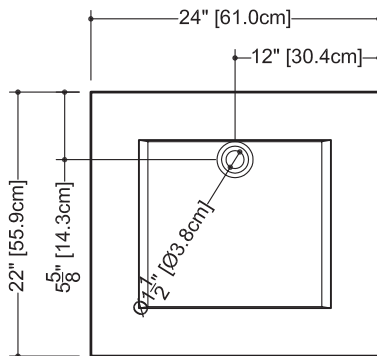

VCS 24 24" x 22" x 2"

(610 x 559 x 51 mm)

CUBE LAVATORY

1 SELECT MODEL AND FAUCET HOLES CONFIGURATION

- 1A - Without overflow
- or 1B - With overflow
- + 1Bi - Overflow trim finish

2 SELECT FINISH

3 OPTION

Pop-up drain p.316

4 FLOATING SINK BRACKET SYSTEM

Important: Bracket and/or decorative trim must be ordered at the same time as the lavatory. p.83

WEIGHT: 23 lb (US) 11 kg (CA)
APPROXIMATE DELIVERY: 4 weeks
FREIGHT: Consult Freight Annex

VCS24-O-NT-GA

1A MODEL WITHOUT OVERFLOW (Ex.: VC-24-1-GA)

MADE OF WETMAR BIO™

4" HEIGHT 2" SEMI-RECESSED

CODE	CODE	FAUCET HOLE	OVERFLOW	MATTE (MA)	TRUE HIGH GLOSS™ (GA)
VC-24	VCS-24	No hole	None	$905	$1030
VC-24-1	VCS-24-1	1 hole for mono faucet	None	$945	$1070
VC-24-8	VCS-24-8	3 holes for 8" c/c faucet	None	$965	$1090

1B MODEL WITH OVERFLOW (Ex.: VC-24-O-1-PC-GA)

4" HEIGHT 2" SEMI-RECESSED

CODE	CODE	FAUCET HOLE	OVERFLOW	MATTE (MA)	TRUE HIGH GLOSS™ (GA)
VC-24-O	VCS-24-O	No hole	Overflow	$1010	$1150
VC-24-O-1	VCS-24-O-1	1 hole for mono faucet	Overflow	$1050	$1190
VC-24-O-8	VCS-24-O-8	3 holes for 8" c/c faucet	Overflow	$1070	$1210

+ 1Bi SELECT OVERFLOW TRIM FINISH Append selection to code (Ex.: VC-24-O-1-PC-GA)

ADD TO CODE	DESCRIPTION	PRICE
-NT, -PC, -BN	No Trim, Polished Chrome, Brushed Nickel	No charge
-MB, -SB	Matte Black, Satin Brass	+$50

2 SELECT FINISH Append selection to code (Ex.: VC-24-O-1-PC-GA)

ADD TO CODE	DESCRIPTION
-GA, -MA	White True High Gloss™, White Matte

PLAN VIEW

VC 24

FRONT VIEW

SIDE VIEW

VCS 24

FRONT VIEW

SIDE VIEW

NOTE: Approximate measurement. The manufacturer accepts 1/4" (6.35 mm) variance. WETSTYLE cannot be responsible for any technical errors and reserves the right to make revisions without notice.