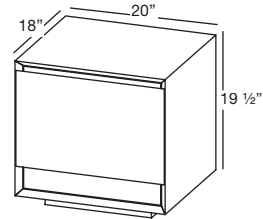

M COLLECTION METRO SERIES

M COLLECTION METRO SERIES

VANITY 19½" height Freestanding – 1 drawer 18", 20", 24", 30", 36" and 42" (457, 508, 610, 762, 914 and 1069 mm length)

MM1818FS

MM2018FS

MM2418FS

MM3018FS