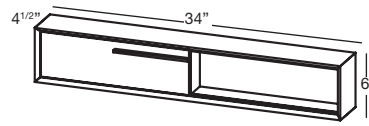

M COLLECTION

STORAGE CABINET 6" 16", 18", 22", 28", 34", 40", 46", 58" and 70" (406, 457, 559, 711, 864, 1016, 1168, 1473 and 1778 mm length)

2 MODEL SELECTION (continued)

LENGTH		FINISHES			PRICE
INCHES	CM	WOOD	EUCALYPTUS (81)*	MOZAMBIQUE (82)*	
16"	41	PREMIUM	M16ST-81	M16ST-82	$835
18"	46	PREMIUM	M18ST-81	M18ST-82	$875
22"	56	PREMIUM	M22ST-81	M22ST-82	$1635
28"	71	PREMIUM	M28ST-81	M28ST-82	$1735
34"	86	PREMIUM	M34ST-81	M34ST-82	$1805
40"	102	PREMIUM	M40ST-81	M40ST-82	$1985
46"	117	PREMIUM	M46ST-81	M46ST-82	$2015
58"	147	PREMIUM	M58ST-81	M58ST-82	$2415
70"	178	PREMIUM	M70ST-81	M70ST-82	$3015

M34ST

APPROXIMATE DELIVERY: 4 weeks - *6 weeks for premium finishes
FREIGHT: Consult Freight Annex

NOTE: Approximate measurement. The manufacturer accepts 1/4" (6.35 mm) variance. WETSTYLE cannot be responsible for any technical errors and reserves the right to make revisions without notice.