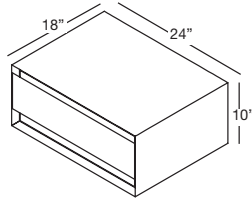

M COLLECTION METRO SERIES

VANITY 10" height Wall-mount – 1 drawer 24", 30", 36" and 42" length

(610, 762, 914 and 1069 mm length)

MM2410WM

DRAWER CONFIGURATION

Horseshoe

3 INTEGRATED COUNTERTOP SELECTION (sold separately)

REFER TO LAVATORY SECTION FOR COUNTERTOP PRICING
· 2" / 4" height models

IMPORTANT: Do not forget to specify the optional pre-cut, see #4

ALSO COMPATIBLE WITH THE FOLLOWING WETSTYLE VESSEL SINK MODELS
(only if used with a wall-mounted faucet):

VCR821A, VTP821A, VC815A, VC821A, VOV815A, VOV821A

MM3010WM