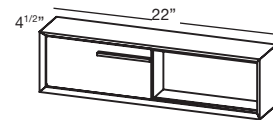

M COLLECTION

STORAGE CABINET 6" 16", 18", 22", 28", 34", 40", 46", 58" and 70" (406, 457, 559, 711, 864, 1016, 1168, 1473 and 1778 mm length)

2 MODEL SELECTION (continued)

LENGTH		FINISHES			PRICE
INCHES	CM	WOOD	EUCALYPTUS (81)*	MOZAMBIQUE (82)*	
16"	41	PREMIUM	M16ST-81	M16ST-82	$835
18"	46	PREMIUM	M18ST-81	M18ST-82	$875
22"	56	PREMIUM	M22ST-81	M22ST-82	$1635
28"	71	PREMIUM	M28ST-81	M28ST-82	$1735
34"	86	PREMIUM	M34ST-81	M34ST-82	$1805
40"	102	PREMIUM	M40ST-81	M40ST-82	$1985
46"	117	PREMIUM	M46ST-81	M46ST-82	$2015
58"	147	PREMIUM	M58ST-81	M58ST-82	$2415
70"	178	PREMIUM	M70ST-81	M70ST-82	$3015

M22ST

APPROXIMATE DELIVERY: 4 weeks - *6 weeks for premium finishes
FREIGHT: Consult Freight Annex

NOTE: Approximate measurement. The manufacturer accepts 1/4" (6.35 mm) variance. WETSTYLE cannot be responsible for any technical errors and reserves the right to make revisions without notice.