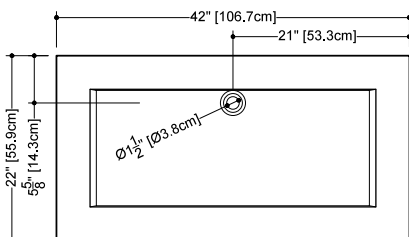

(1069 x 559 x 102 mm)

VCS 42 42" x 22" x 2"

(1069 x 559 x 51 mm)

CUBE LAVATORY

1 SELECT MODEL AND FAUCET HOLES CONFIGURATION

- 1A - Without overflow
- or
- 1B - With overflow
- + 1Bi - Overflow trim finish

2 SELECT FINISH

3 OPTION

Pop-up drain p.316

4 FLOATING SINK BRACKET SYSTEM

Important: Bracket and/or decorative trim must be ordered at the same time as the lavatory. p.83

WEIGHT: 44 lb (US) 20 kg (CA)
APPROXIMATE DELIVERY: 4 weeks
FREIGHT: Consult Freight Annex

1A MODEL WITHOUT OVERFLOW (Ex.: VC-42-1-GA)

MADE OF WETMAR BIO™

4" HEIGHT 2" SEMI-RECESSED

CODE	CODE	FAUCET HOLE	OVERFLOW	MATTE (MA)	TRUE HIGH GLOSS™ (GA)
VC-42	VCS-42	No hole	None	$1285	$1460
VC-42-1	VCS-42-1	1 hole for mono faucet	None	$1325	$1500
VC-42-8	VCS-42-8	3 holes for 8" c/c faucet	None	$1345	$1520

1B MODEL WITH OVERFLOW (Ex.: VC-42-O-1-PC-GA)

4" HEIGHT 2" SEMI-RECESSED

CODE	CODE	FAUCET HOLE	OVERFLOW	MATTE (MA)	TRUE HIGH GLOSS™ (GA)
VC-42-O	VCS-42-O	No hole	Overflow	$1390	$1580
VC-42-O-1	VCS-42-O-1	1 hole for mono faucet	Overflow	$1430	$1620
VC-42-O-8	VCS-42-O-8	3 holes for 8" c/c faucet	Overflow	$1450	$1640

+ 1Bi SELECT OVERFLOW TRIM FINISH Append selection to code (Ex.: VC-42-O-1-PC-GA)

ADD TO CODE	DESCRIPTION	PRICE
-NT, -PC, -BN	No Trim, Polished Chrome, Brushed Nickel	No charge
-MB, -SB	Matte Black, Satin Brass	+$50

2 SELECT FINISH Append selection to code (Ex.: VC-42-O-1-PC-GA)

ADD TO CODE	DESCRIPTION
-GA, -MA	White True High Gloss™, White Matte

PLAN VIEW

VC 42