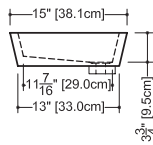

CUBE COLLECTION

SERIES VC 8-A 15", 21-3/4", 36", 42", 48" and 54" above counter

(381, 552, 914, 1067, 1219 and 1372 mm)

VC 821A (weight 18 lb/8 kg)

PLAN VIEW

FRONT VIEW

SIDE VIEW

VC 836A (weight 27 lb/12 kg)

PLAN VIEW

FRONT VIEW

SIDE VIEW

VC 842A (weight 33 lb/15 kg)

PLAN VIEW

FRONT VIEW

SIDE VIEW

VC 848A (weight 37 lb/17 kg)

PLAN VIEW

FRONT VIEW

SIDE VIEW

VC 854A (weight 42 lb/19 kg)

PLAN VIEW

FRONT VIEW

SIDE VIEW

NOTE: Approximate measurement. The manufacturer accepts 1/4" (6.35 mm) variance. WETSTYLE cannot be responsible for any technical errors and reserves the right to make revisions without notice.

CUBE VESSEL SINK