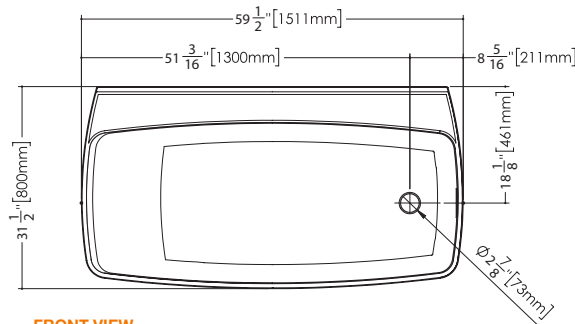

PERSPECTIVE VIEW

FAUCET INSTALLATION

Floor-mounted, wall-mounted or deck-mounted faucet installation possible.

NOTE: Approximate measurement. The manufacturer accepts 1/4" (6.35 mm) variance. WETSTYLE cannot be responsible for any technical errors and reserves the right to make revisions without notice.

1 SELECT MODEL (Ex.: BLB01-PC-GA)

MADE OF WETMAR BIO™

CODE	POSITION	OPTIONAL WHITE TRAP ACCESS	MATTE (MA)	TRUE HIGH GLOSS™ (GA)	NEW MATTE BLACK (MBL) MATTE GREY (MGR)
BLB 0101	Freestanding	Available, must be specified if required	$5615	$6265	$7465
BLB 0102	Back wall	N/A	$5615	$6265	$7465

2 SELECT DRAIN AND OVERFLOW TRIM FINISH Append selection to code (Ex.: BLB01-PC-GA)

(MGR overflow trim not available)	WHITE	POLISHED CHROME	BRUSHED NICKEL	PRICE	MATTE BLACK	NEW MATTE GREY	SATIN BRASS	PRICE
Drain cover and o/f metal trim	-PC	-BN	No charge	-MB	-MGRMB	-SB	+$300	
Drain cover only (o/f without trim)	-WHNT	-PCNT	-BNNT	No charge	-MBNT	-MGRNT	-SBNT	+$200

3 SELECT PLUMBING CONNECTION Append selection to code (Ex.: BLB01-PC-COP-GA)

Included	Standard ABS connection	PRICE
-COP	Copper connection (local code dependant)	+$230

4 SELECT FINISH Append selection to code (Ex.: BLB01-PC-GA)

ADD TO CODE	DESCRIPTION
-GA, -MA, NEW -MBL, -MGR	White True High Gloss™, White Matte, Matte Black, Matte Grey

NEW - CUSTOM COLORS AVAILABLE +$2400 to price of Gloss (GA) finish RAL/Pantone code or color sample to be specified

PLAN VIEW