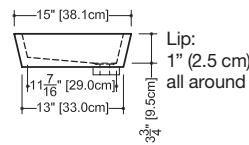

CUBE COLLECTION

SERIES VC 8-U 15", 21-3/4", 36", 42", 48" and 54" undermount

(381, 552, 914, 1067, 1219 and 1372 mm)

VC 821U (weight 18 lb/8 kg)

PLAN VIEW

FRONT VIEW

SIDE VIEW

VC 836U (weight 27 lb/12 kg)

PLAN VIEW

FRONT VIEW

SIDE VIEW

VC 842U (weight 33 lb/15 kg)

PLAN VIEW

FRONT VIEW

SIDE VIEW

VC 848U (weight 37 lb/17 kg)

PLAN VIEW

FRONT VIEW

SIDE VIEW

VC 854U (weight 42 lb/19 kg)

PLAN VIEW

FRONT VIEW

SIDE VIEW

NOTE: Approximate measurement. The manufacturer accepts 1/4" (6.35 mm) variance. WETSTYLE cannot be responsible for any technical errors and reserves the right to make revisions without notice.