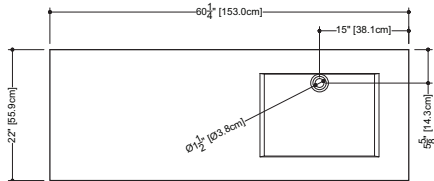

VCS 60R 60-1/4" x 22" x 2"

(1530 x 559 x 51 mm)

1 SELECT MODEL AND FAUCET HOLES CONFIGURATION

- 1A - Without overflow
- or 1B - With overflow
- + 1Bi - Overflow trim finish

2 SELECT FINISH

3 OPTION

Pop-up drain p.316

4 FLOATING SINK BRACKET SYSTEM

Important: Bracket and/or decorative trim must be ordered at the same time as the lavatory. p.83

WEIGHT: 42 lb (US) 19 kg (CA)
APPROXIMATE DELIVERY: 4 weeks
FREIGHT: Consult Freight Annex

1A MODEL WITHOUT OVERFLOW (Ex.: VC-60R-1-GA)

MADE OF WETMAR BIO™

4" HEIGHT 2" SEMI-RECESSED

CODE	CODE	FAUCET HOLE	OVERFLOW	MATTE (MA)	TRUE HIGH GLOSS™ (GA)
VC-60R	VCS-60R	No hole	None	$1430	$1625
VC-60R-1	VCS-60R-1	1 hole for mono faucet	None	$1470	$1665
VC-60R-8	VCS-60R-8	3 holes for 8" c/c faucet	None	$1490	$1685

1B MODEL WITH OVERFLOW (Ex.: VC-60R-O-1-PC-GA)

4" HEIGHT 2" SEMI-RECESSED

CODE	CODE	FAUCET HOLE	OVERFLOW	MATTE (MA)	TRUE HIGH GLOSS™ (GA)
VC-60R-O	VCS-60R-O	No hole	Overflow	$1535	$1745
VC-60R-O-1	VCS-60R-O-1	1 hole for mono faucet	Overflow	$1575	$1785
VC-60R-O-8	VCS-60R-O-8	3 holes for 8" c/c faucet	Overflow	$1595	$1805

+ 1Bi SELECT OVERFLOW TRIM FINISH Append selection to code (Ex.: VC-60R-O-1-PC-GA)

ADD TO CODE	DESCRIPTION	PRICE
-NT, -PC, -BN	No Trim, Polished Chrome, Brushed Nickel	No charge
-MB, -SB	Matte Black, Satin Brass	+$50

2 SELECT FINISH Append selection to code (Ex.: VC-60R-O-1-PC-GA)

ADD TO CODE	DESCRIPTION
-GA, -MA	White True High Gloss™, White Matte

PLAN VIEW