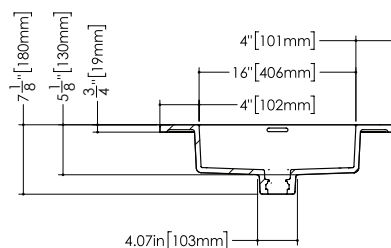

PERSPECTIVE VIEW

FRONT VIEW