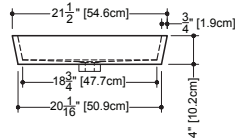

OVE COLLECTION

SERIES VOV 8-U 15", 21-1/2", 36" and 48" undermount

(381, 546, 914 and 1219 mm)

1 SELECT MODEL AND FAUCET HOLES CONFIGURATION

- 1A - Without overflow
- or
- 1B - With overflow
- + 1Bi - Overflow trim finish

2 SELECT FINISH

3 OPTION

Pop-up drain p.316

APPROXIMATE DELIVERY: 4 weeks

FREIGHT: Consult Freight Annex

*VOV815U is only available without overflow
**Oak bridge for model VOV848U can be ordered in other shades. p.308

1A MODEL WITHOUT OVERFLOW (Ex.: VOV848U-GA)

MADE OF WETMAR BIO™

CODE	OVERFLOW	ACCESSORY	MATTE (MA)	TRUE HIGH GLOSS™ (GA)
VOV 815U*	None	None	$575	$655
VOV 821U	None	None	$870	$990
VOV 836U	None	None	$1030	$1170
VOV 848U	None	Oak bridge wenge shade included**	$1340	$1520

1B MODEL WITH OVERFLOW (Ex.: VOV848U-O-PC-GA)

CODE	OVERFLOW	ACCESSORY	MATTE (MA)	TRUE HIGH GLOSS™ (GA)
VOV 821U-O	Overflow	None	$975	$1110
VOV 836U-O	Overflow	None	$1135	$1290
VOV 848U-O	Overflow	Oak bridge wenge shade included**	$1495	$1700

+ 1Bi SELECT OVERFLOW TRIM FINISH Append selection to code (Ex.: VOV848U-O-PC-GA)

ADD TO CODE	DESCRIPTION	PRICE
-NT, -PC, -BN	No Trim, Polished Chrome, Brushed Nickel	No charge
-MB, -SB	Matte Black, Satin Brass	15", 21" and 36" +$50 48" +$100

2 SELECT FINISH Append selection to code (Ex.: VOV848U-O-PC-GA)

ADD TO CODE	DESCRIPTION
-GA, -MA	White True High Gloss™, White Matte

PLAN VIEW

FRONT VIEW

SIDE VIEW

PLAN VIEW

FRONT VIEW

SIDE VIEW

PLAN VIEW

FRONT VIEW

SIDE VIEW

PLAN VIEW

FRONT VIEW

SIDE VIEW

NOTE: Approximate measurement. The manufacturer accepts 1/4" (6.35 mm) variance. WETSTYLE cannot be responsible for any technical errors and reserves the right to make revisions without notice.