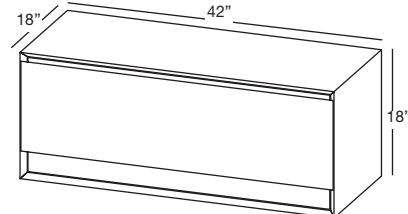

3 INTEGRATED COUNTERTOP SELECTION (sold separately)

REFER TO LAVATORY SECTION FOR COUNTERTOP PRICING
· 2" / 4" height models

IMPORTANT: Do not forget to specify the optional pre-cut, see #4

ALSO COMPATIBLE WITH THE FOLLOWING WETSTYLE VESSEL SINK MODELS
(only if used with a wall-mounted faucet):

VCR821A, VTP821A, VC815A, VC821A, VOV815A, VOV821A