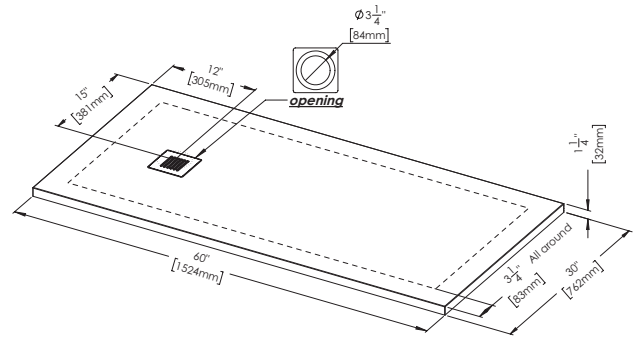

FEEL COLLECTION

NEW

SLATE TEXTURE

NOTE: Approximate measurement. The manufacturer accepts 1/4" (6.35 mm) variance. WETSTYLE cannot be responsible for any technical errors and reserves the right to make revisions without notice.