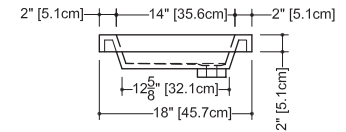

SIDE VIEW

NOTE: Approximate measurement. The manufacturer accepts 1/4" (6.35 mm) variance. WETSTYLE cannot be responsible for any technical errors and reserves the right to make revisions without notice.