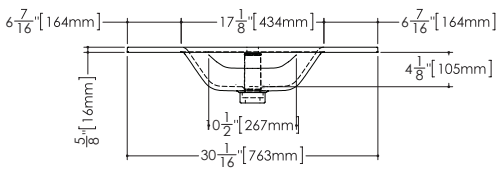

ELEMENT COLLECTION

VELXS 30 30" x 20" x 5/8"

(762 x 508 x 16 mm)

ELEMENT LAVATORY

1 SELECT MODEL AND FAUCET HOLES CONFIGURATION

1A - Without overflow
or
1B - With overflow
+
1Bi - Overflow trim finish

2 SELECT FINISH

3 OPTION
Pop-up drain p.316

WEIGHT: 20 lb (US) 9 kg (CA)

APPROXIMATE DELIVERY: 4 weeks

FREIGHT: Consult Freight Annex

1A MODEL WITHOUT OVERFLOW (Ex.: VELXS-30-1-GA) **MADE OF WETMAR BIO™**

CODE	FAUCET HOLE	OVERFLOW	MATTE (MA)	TRUE HIGH GLOSS™ (GA)
VELXS-30	No hole	None	$915	$1040
VELXS-30-1	1 hole for mono faucet	None	$955	$1080
VELXS-30-8	3 holes for 8" c/c faucet	None	$975	$1100

1B MODEL WITH OVERFLOW (Ex.: VELXS-30-O-1-PC-GA)

CODE	FAUCET HOLE	OVERFLOW	MATTE (MA)	TRUE HIGH GLOSS™ (GA)
VELXS-30-O	No hole	Overflow	$1020	$1160
VELXS-30-O-1	1 hole for mono faucet	Overflow	$1060	$1200
VELXS-30-O-8	3 holes for 8" c/c faucet	Overflow	$1080	$1220

+ 1Bi SELECT OVERFLOW TRIM FINISH Append selection to code (Ex.: VELXS-30-O-1-PC-GA)

ADD TO CODE	DESCRIPTION	PRICE
-NT, -PC, -BN	No Trim, Polished Chrome, Brushed Nickel	No charge
-MB, -SB	Matte Black, Satin Brass	+$100

2 SELECT FINISH Append selection to code (Ex.: VELXS-30-O-1-PC-GA)

ADD TO CODE	DESCRIPTION
-GA, -MA	White True High Gloss™, White Matte

FRONT VIEW

NOTE: Approximate measurement. The manufacturer accepts 1/4" (6.35 mm) variance. WETSTYLE cannot be responsible for any technical errors and reserves the right to make revisions without notice.