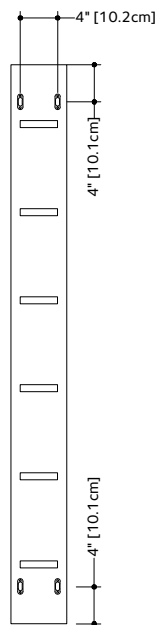

M COLLECTION

TOWEL HOLDER 32" or 60" height

(813 or 1524 mm height)

back view

side view

back view

side view

NOTE: Approximate measurement. The manufacturer accepts 1/4" (6.35 mm) variance. WETSTYLE cannot be responsible for any technical errors and reserves the right to make revisions without notice.