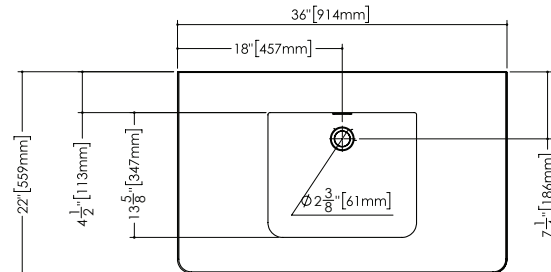

BAUHAUS COLLECTION

NEW

VBHXS 36 36" x 22" x 3/4"

(914 x 559 x 19 mm)

BAUHAUS LAVATORY

1 SELECT MODEL AND FAUCET HOLES CONFIGURATION

- 1A - Without overflow
- or 1B - With overflow
- + 1Bi - Overflow trim finish

2 SELECT FINISH

3 OPTION

Pop-up drain p.316

WEIGHT: 20 lb (US) 9 kg (CA)
APPROXIMATE DELIVERY: 4 weeks
FREIGHT: Consult Freight Annex

1A MODEL WITHOUT OVERFLOW (Ex.: VBHXS-36-1-GA)

MADE OF WETMAR BIO™

CODE	FAUCET HOLE	OVERFLOW	MATTE (MA)	TRUE HIGH GLOSS™ (GA)	NEW MATTE BLACK (MBL) MATTE GREY (MGR)
VBHXS-36	No hole	None	$1085	$1235	$1480
VBHXS-36-1	1 hole for mono faucet	None	$1125	$1275	$1520
VBHXS-36-8	3 holes for 8" c/c faucet	None	$1145	$1295	$1540

1B MODEL WITH OVERFLOW (Ex.: VBHXS-36-O-1-PC-GA)

MADE OF WETMAR BIO™

CODE	FAUCET HOLE	OVERFLOW	MATTE (MA)	TRUE HIGH GLOSS™ (GA)	NEW MATTE BLACK (MBL) MATTE GREY (MGR)
VBHXS-36-O	No hole	Overflow	$1190	$1355	$1625
VBHXS-36-O-1	1 hole for mono faucet	Overflow	$1230	$1395	$1665
VBHXS-36-O-8	3 holes for 8" c/c faucet	Overflow	$1250	$1415	$1685

+ 1Bi SELECT OVERFLOW TRIM FINISH Append selection to code (Ex.: VBHXS-36-O-1-PC-GA)

ADD TO CODE	DESCRIPTION	PRICE
-NT, -PC, -BN	No Trim, Polished Chrome, Brushed Nickel	No charge
-MB, -SB	Matte Black, Satin Brass	+$50

2 SELECT FINISH Append selection to code (Ex.: VBHXS-36-O-1-PC-GA)

ADD TO CODE	DESCRIPTION
-GA, -MA, -MGR, -MBL	White True High Gloss™, White Matte, Matte Grey, Matte Black

PLAN VIEW

PERSPECTIVE VIEW