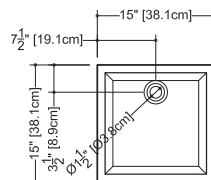

VC 815U (weight 13 lb/6 kg)

PLAN VIEW

FRONT VIEW