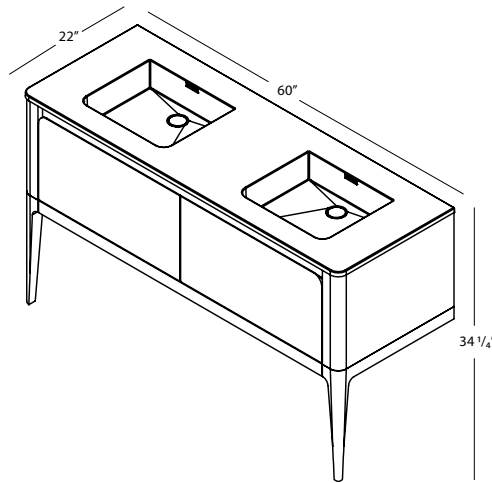

BAUHAUS COLLECTION

NEW

BAUHAUS 60" Wall-mount with legs

1 NOTES

THIS UNIT MUST BE SECURED TO THE WALL

WOOD: All natural wood finishes, AWI Rated 5 Finish, FSC Certified, CARB Compliant, Formaldehyde free, may differ slightly from sample or pictures as natural wood grains vary somewhat from piece to piece adding natural beauty and character making each made-to-order piece unique

IMPORTANT: Please indicate on your purchase order your choice of lavatory. Must be purchased with a WETSTYLE Bauhaus integrated countertop (sold separately). Vessel sinks cannot be used with Bauhaus vanities, unless a countertop is used.

DRAWERS CONFIGURATION

LEFT
Horseshoe

RIGHT
Horseshoe

APPROXIMATE

DELIVERY: 4-6 weeks

FREIGHT: Consult Freight Annex

2 AVAILABLE CONFIGURATIONS (ex: EBHS60WML-L28W1)

CONFIGURATION	DRAWER FAÇADE AND SIDES	TRIM AND LEGS	NEXT STEP
LW	Lacquer (L)	Wood (W)	Go to 3.1
WW	Wood (W)	Wood (W)	Go to 3.2
LL	Lacquer (L)	Lacquer (L)	Go to 3.3
WL	Wood (W)	Lacquer (L)	Go to 3.4

HOW TO BUILD A CODE

Bauhaus 60" Wall-Mount with Legs with St. Har. Grey Drawer/Sides and Oak Natural Trim & Legs Example: EBHS60WML	DRAWER FAÇADE AND SIDES		TRIM AND LEGS		Use opposite page to ensure your finish combination is possible
	W or L	Color code	W or L	Color code	
	-L	-28	-W	-1	

4 INTEGRATED COUNTERTOP SELECTION SOLD SEPARATELY

REFER TO LAVATORY SECTION FOR COUNTERTOP PRICING
Lavatory and vanity must be ordered at the same time as the lavatory requires special preparation at the factory

NOTE: Approximate measurement. The manufacturer accepts 1/4" (6.35 mm) variance. WETSTYLE cannot be responsible for any technical errors and reserves the right to make revisions without notice.