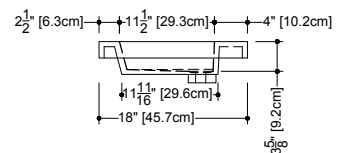

SIDE VIEW

NOTE: Approximate measurement. The manufacturer accepts 1/4" (6.35 mm) variance. WETSTYLE cannot be responsible for any technical errors and reserves the right to make revisions without notice.