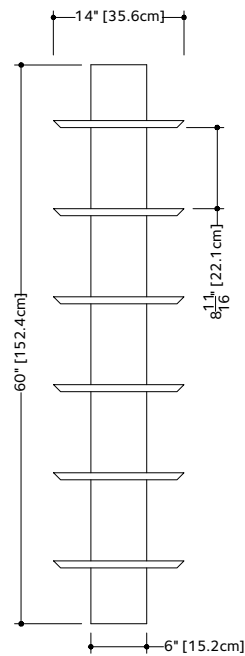

M60TH

front view