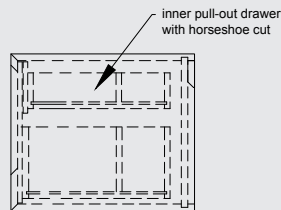

DRAWER CONFIGURATION

Internal side view
(All models)

NOTE: Approximate measurement. The manufacturer accepts 1/4" (6.35 mm) variance. WETSTYLE cannot be responsible for any technical errors and reserves the right to make revisions without notice.