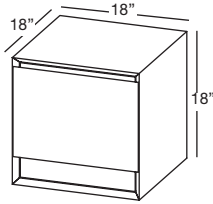

M COLLECTION METRO SERIES

VANITY 18" height Wall-mount – 1 drawer 18" and 20" length

(457 and 508 mm length)

MM1818WM

MM2018WM

3 INTEGRATED COUNTERTOP SELECTION (sold separately)

REFER TO LAVATORY SECTION FOR COUNTERTOP PRICING
· 2" / 4" height models