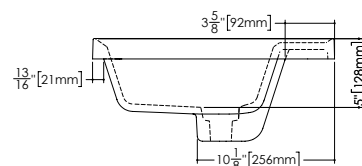

SIDE VIEW

NOTE: Approximate measurement. The manufacturer accepts 1/4" (6.35 mm) variance. WETSTYLE cannot be responsible for any technical errors and reserves the right to make revisions without notice.