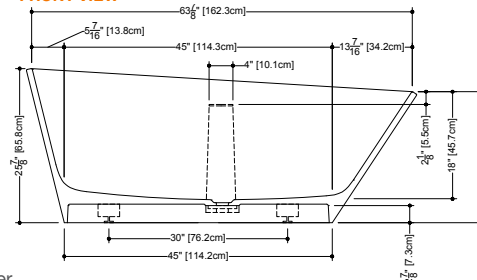

COUTURE COLLECTION

COUTURE BATHTUB

BCR 01 65-1/2" x 33-3/4" x 22" / 25-7/8"

(1664 x 858 x 559/658 mm)

1. 1 SELECT MODEL
2. 2 SELECT DRAIN AND OVERFLOW FINISH
3. 3 SELECT PLUMBING CONNECTION
4. 4 SELECT FINISH
5. 5 ACCESSORIES

Head Pillow HP01-5 p.313
Columns for wall or COL-WALL p.310
Deck mounted faucets COL-DECK p.310

CAPACITY: 79 gal (US) 300 l (CA)
WEIGHT: 179 lb (US) 87 kg (CA)
APPROXIMATE DELIVERY: 4 - 6 weeks
FREIGHT: Consult Freight Annex

WETSTYLE Plug & Bathe™ overflow and drain connection system includes:

Soft-touch pop-up drain, for built-in overflow. Fits both 1 - 1/2" ABS drain waste and 1 - 1/2" tubular brass

1 - 1/2" ABS direct vertical drain waste fitting (copper/brass options also available)

1 - 1/2" ABS 90° Elbow drain waste fitting (copper/brass options also available)

IMPORTANT

All WETSTYLE tubs are equipped with our **Plug & Bathe™** overflow/drain system permitting installation completely from above without the need to open the floor from beneath; there is no need for an island drain or similar supplemental connection equipment.

FAUCET INSTALLATION

Wall-mounted, floor-mounted or column for wall or deck mounted faucet (direct deck-mounted is not possible).

1 SELECT MODEL (Ex.: BCR01-R-PC-GA)

MADE OF WETMAR BIO™

CODE	POSITION	MATTE (MA)	DUAL † (DA)	TRUE HIGH GLOSS™ (GA)
BCR 01-R	Freestanding Right	$7460	$7700	$8235
BCR 01-L	Freestanding Left	$7460	$7700	$8235

2 SELECT DRAIN AND OVERFLOW TRIM FINISH Append selection to code (Ex.: BCR01-R-PC-GA)

	WHITE	POLISHED CHROME	BRUSHED NICKEL	PRICE	MATTE BLACK	SATIN BRASS	PRICE
Drain cover and o/f metal trim		-PC	-BN	No charge	-MB	-SB	+$300
Drain cover only (o/f without trim)	-WHNT	-PCNT	-BNNT	No charge	-MBNT	-SBNT	+$200

3 SELECT PLUMBING CONNECTION Append selection to code (Ex.: BCR01-R-PC-COP-GA)