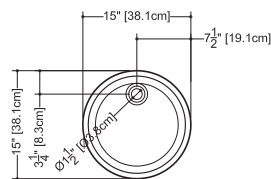

OVE COLLECTION

SERIES VOV 8-A 15", 21-1/2", 36" and 48" above counter

(381, 546, 914 and 1219 mm)

1 SELECT MODEL AND FAUCET HOLES CONFIGURATION

- 1A - Without overflow
- or 1B - With overflow
- + 1Bi - Overflow trim finish

2 SELECT FINISH

3 OPTION

Pop-up drain

p. 316

APPROXIMATE DELIVERY:

4 weeks

FREIGHT:

Consult Freight Annex

*VOV815A is only available without overflow

**Oak bridge for model VOV848A can be ordered in other shades. p.308

1A MODEL WITHOUT OVERFLOW (Ex.: VOV848A-GA)

MADE OF WETMAR BIO™

CODE	OVERFLOW	ACCESSORY	MATTE (MA)	TRUE HIGH GLOSS™ (GA)
VOV 815A*	None	None	$825	$935
VOV 821A	None	None	$1050	$1195
VOV 836A	None	None	$1215	$1380
VOV 848A	None	Oak bridge wenge shade included**	$1580	$1795

1B MODEL WITH OVERFLOW (Ex.: VOV848A-O-PC-GA)

CODE	OVERFLOW	ACCESSORY	MATTE (MA)	TRUE HIGH GLOSS™ (GA)
VOV 821A-O	Overflow	None	$1155	$1315
VOV 836A-O	Overflow	None	$1320	$1500
VOV 848A-O	Overflow	Oak bridge wenge shade included**	$1740	$1975

+ 1Bi SELECT OVERFLOW TRIM FINISH Append selection to code (Ex.: VOV848A-O-PC-GA)

ADD TO CODE	DESCRIPTION	PRICE
-NT, -PC, -BN	No Trim, Polished Chrome, Brushed Nickel	No charge
-MB, -SB	Matte Black, Satin Brass	15", 21" and 36" +$50 48" +$100

2 SELECT FINISH Append selection to code (Ex.: VOV848A-O-PC-GA)

ADD TO CODE	DESCRIPTION
-GA, -MA	White True High Gloss™, White Matte

OVE VESSEL SINK

VOV 815A (weight 13 lb/6 kg)

PLAN VIEW