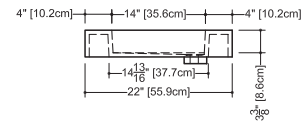

CUBE COLLECTION

VC 36L 36" x 22" x 4"

(914 x 559 x 102 mm)

VCS 36L 36" x 22" x 2"

(914 x 559 x 51 mm)

CUBE LAVATORY

1 SELECT MODEL AND FAUCET HOLES CONFIGURATION

- 1A - Without overflow
- or 1B - With overflow
- + 1Bi - Overflow trim finish

2 SELECT FINISH

3 OPTION

Pop-up drain p.316

4 FLOATING SINK BRACKET SYSTEM

Important: Bracket and/or decorative trim must be ordered at the same time as the lavatory. p.83

WEIGHT: 32 lb (US) 15 kg (CA)
APPROXIMATE DELIVERY: 4 weeks
FREIGHT: Consult Freight Annex

1A MODEL WITHOUT OVERFLOW (Ex.: VC-36L-1-GA)

MADE OF WETMAR BIO™

4" HEIGHT 2" SEMI-RECESSED

CODE	CODE	FAUCET HOLE	OVERFLOW	MATTE (MA)	TRUE HIGH GLOSS™ (GA)
VC-36L	VCS-36L	No hole	None	$1065	$1210
VC-36L-1	VCS-36L-1	1 hole for mono faucet	None	$1105	$1250
VC-36L-8	VCS-36L-8	3 holes for 8" c/c faucet	None	$1125	$1285

1B MODEL WITH OVERFLOW (Ex.: VC-36L-O-1-PC-GA)

4" HEIGHT 2" SEMI-RECESSED

CODE	CODE	FAUCET HOLE	OVERFLOW	MATTE (MA)	TRUE HIGH GLOSS™ (GA)
VC-36L-O	VCS-36L-O	No hole	Overflow	$1170	$1330
VC-36L-O-1	VCS-36L-O-1	1 hole for mono faucet	Overflow	$1210	$1370
VC-36L-O-8	VCS-36L-O-8	3 holes for 8" c/c faucet	Overflow	$1230	$1390

+ 1Bi SELECT OVERFLOW TRIM FINISH Append selection to code (Ex.: VC-36L-O-1-PC-GA)

ADD TO CODE	DESCRIPTION	PRICE
-NT, -PC, -BN	No Trim, Polished Chrome, Brushed Nickel	No charge
-MB, -SB	Matte Black, Satin Brass	+$50

2 SELECT FINISH Append selection to code (Ex.: VC-36L-O-1-PC-GA)

ADD TO CODE	DESCRIPTION
-GA, -MA	White True High Gloss™, White Matte

PLAN VIEW

VC 36L

SIDE VIEW

VCS 36L

NOTE: Approximate measurement. The manufacturer accepts 1/4" (6.35 mm) variance. WETSTYLE cannot be responsible for any technical errors and reserves the right to make revisions without notice.