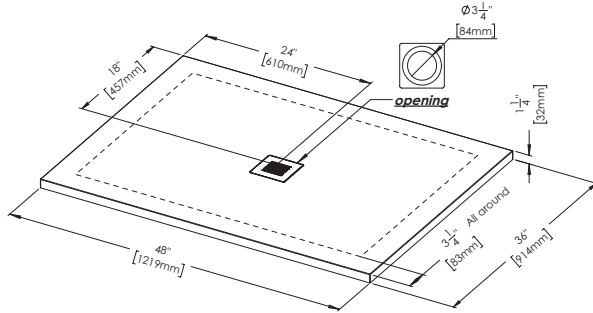

FEEL COLLECTION

NEW

SLATE TEXTURE