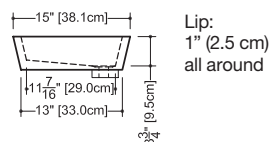

CUBE COLLECTION

SERIES VC 8-U 15", 21-3/4", 36", 42", 48" and 54" undermount

(381, 552, 914, 1067, 1219 and 1372 mm)

VC 821U (weight 18 lb/8 kg)

PLAN VIEW

FRONT VIEW

SIDE VIEW

VC 836U (weight 27 lb/12 kg)

PLAN VIEW

FRONT VIEW

SIDE VIEW

VC 842U (weight 33 lb/15 kg)

PLAN VIEW

FRONT VIEW

SIDE VIEW

VC 848U (weight 37 lb/17 kg)

PLAN VIEW

FRONT VIEW

SIDE VIEW

VC 854U (weight 42 lb/19 kg)

PLAN VIEW

FRONT VIEW

SIDE VIEW

NOTE: Approximate measurement. The manufacturer accepts 1/4" (6.35 mm) variance. WETSTYLE cannot be responsible for any technical errors and reserves the right to make revisions without notice.