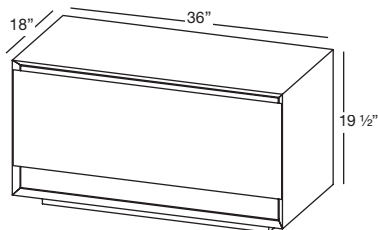

M COLLECTION METRO SERIES

VANITY 19½" height Freestanding – 1 drawer 18", 20", 24", 30", 36" and 42" (457, 508, 610, 762, 914 and 1069 mm length)

MM1818FS

MM2018FS

MM2418FS

MM3018FS

MM3618FS

MM4218FS

DRAWER CONFIGURATION

NOTE: Approximate measurement. The manufacturer accepts ¼" (6.35 mm) variance. WETSTYLE cannot be responsible for any technical errors and reserves the right to make revisions without notice.