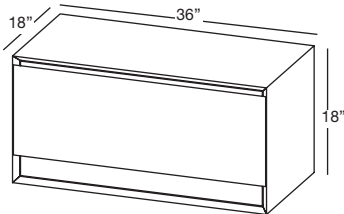

3 INTEGRATED COUNTERTOP SELECTION (sold separately)

REFER TO LAVATORY SECTION FOR COUNTERTOP PRICING
· 2" / 4" height models

IMPORTANT: Do not forget to specify the optional pre-cut, see #4

ALSO COMPATIBLE WITH THE FOLLOWING WETSTYLE VESSEL SINK MODELS
(only if used with a wall-mounted faucet):

VCR821A, VTP821A, VC815A, VC821A, VOV815A, VOV821A

MM4218WM