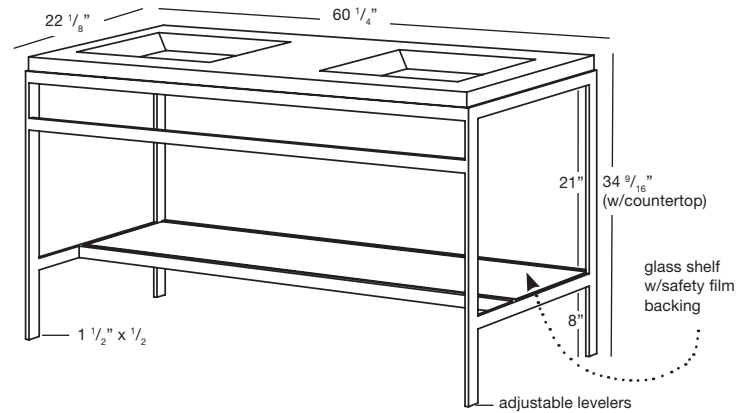

3 OPTION

Decorative round style bottle trap (see p. 316)
19" vertical mirror C1958 (see p. 296)

WEIGHT:	42 lb (US)	19 kg (CA)
APPROXIMATE DELIVERY:	< 1 week	
FREIGHT:	Consult Freight Annex	

NOTE: Approximate measurement. The manufacturer accepts 1/4" (6.35 mm) variance. WETSTYLE cannot be responsible for any technical errors and reserves the right to make revisions without notice.