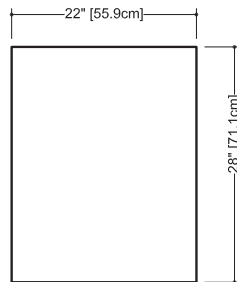

COLUMN

COLUMN for deck-mount faucet

FINISHES					
WOOD	WENGE (2)	WHITE (5)	BLACK (31)	ST. HAR. GREY (36)	PRICE
OAK	COL-DECK-2	COL-DECK-5	COL-DECK-31	COL-DECK-36	$970
WOOD	COFFEE BEAN (37)	SMOKED (38)	PRICE	NATURAL (1)	PRICE
OAK	COL-DECK-37	COL-DECK-38	$970	COL-DECK-1	$1270
WOOD	NATURAL (11)	NATURAL NO CALICO (12)	CHOCOLATE (16)		PRICE
WALNUT	COL-DECK-11	COL-DECK-12	COL-DECK-16		$1270
WOOD	EUCALYPTUS (81)	MOZAMBIQUE (82)			PRICE
PREMIUM	COL-DECK-81	COL-DECK-82			$1715

APPROXIMATE DELIVERY: 4 weeks - *6 weeks for premium finishes
FREIGHT: Consult Freight Annex

PLAN VIEW

FRONT VIEW

NOTE: Approximate measurement. The manufacturer accepts 1/4" (6.35 mm) variance. WETSTYLE cannot be responsible for any technical errors and reserves the right to make revisions without notice.