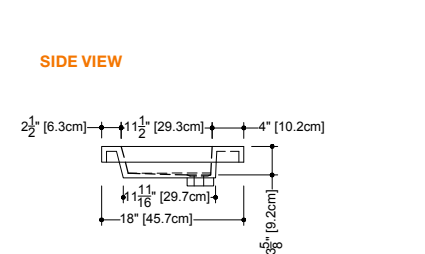

CUBE METRO LAVATORY

1. 1 SELECT MODEL AND FAUCET HOLES CONFIGURATION
   - 1A - Without overflow
   - or 1B - With overflow
   - + 1Bi - Overflow trim finish
2. 2 SELECT FINISH
3. 3 OPTION
   - Pop-up drain p.316
4. 4 FLOATING SINK BRACKET SYSTEM
   - Only offered with VCM36 (4" height)
   - Important: Bracket and/or decorative trim must be ordered at the same time as the lavatory. p.83

WEIGHT:	26 lb (US)	12 kg (CA)
APPROXIMATE DELIVERY:	4 weeks	
FREIGHT:	Consult Freight Annex	

1A MODEL WITHOUT OVERFLOW (Ex.: VCM-36-1-GA) **MADE OF WETMAR BIO™**

4" HEIGHT   2" SEMI-RECESSED

CODE	CODE	FAUCET HOLE	OVERFLOW	MATTE (MA)	TRUE HIGH GLOSS™ (GA)
VCM-36	VCMS-36	No hole	None	$1155	$1315
VCM-36-1	VCMS-36-1	1 hole for mono faucet	None	$1195	$1355
VCM-36-8	VCMS-36-8	3 holes for 8" c/c faucet	None	$1215	$1375

1B MODEL WITH OVERFLOW (Ex.: VCM-36-O-1-PC-GA)

4" HEIGHT   2" SEMI-RECESSED

CODE	CODE	FAUCET HOLE	OVERFLOW	MATTE (MA)	TRUE HIGH GLOSS™ (GA)
VCM-36-O	VCMS-36-O	No hole	Overflow	$1265	$1435
VCM-36-O-1	VCMS-36-O-1	1 hole for mono faucet	Overflow	$1305	$1475
VCM-36-O-8	VCMS-36-O-8	3 holes for 8" c/c faucet	Overflow	$1325	$1495

+ 1Bi SELECT OVERFLOW TRIM FINISH Append selection to code (Ex.: VCM-36-O-1-PC-GA)

ADD TO CODE	DESCRIPTION	PRICE
-NT, -PC, -BN	No Trim, Polished Chrome, Brushed Nickel	No charge
-MB, -SB	Matte Black, Satin Brass	+$50

2 SELECT FINISH Append selection to code (Ex.: VCM-36-O-1-PC-GA)

ADD TO CODE	DESCRIPTION
-GA, -MA	White True High Gloss™, White Matte

NOTE: Approximate measurement. The manufacturer accepts 1/4" (6.35 mm) variance. WETSTYLE cannot be responsible for any technical errors and reserves the right to make revisions without notice.