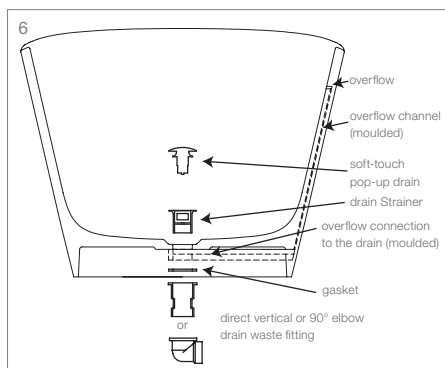

Seamless

One seamless part, no joints or seams for water to escape or leak

Craftsmanship

WETSTYLE products are made in the WETMAR BIO™ factory in Montreal, Canada where attention to detail, quality and service are overseen by over 100 years of collective experience

BATHTUBS: ADVANCED FEATURES

- 1 Slot Design Overflow
- 2 Integrated Overflow – overflow is built into tub wall, providing a cleaner look and saving installation time and related costs
- 3 3" clearance underneath the bathtub for ease of access for plumbing connections
- 4 Oak wood bridge in wenge shade included; when applicable
- 5 Soft toe touch drain included
- 6 Plug & Bathe™ installation system
 - a Uniquely enables installation and service completely from above
 - b Reduces overall cost of installation
 - c Increases installation possibilities and ease of serviceability