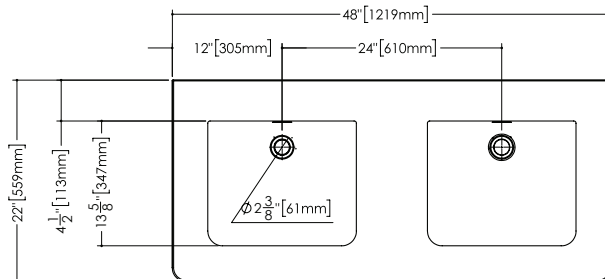

BAUHAUS COLLECTION

NEW

VBHXS 48 48" x 22" x 3/4"

(1219 x 559 x 19 mm)

1 SELECT MODEL AND FAUCET HOLES CONFIGURATION

- 1A - Without overflow
- or 1B - With overflow
- + 1Bi - Overflow trim finish

2 SELECT FINISH

3 OPTION

Pop-up drain p.316

WEIGHT: 30 lb (US) 14 kg (CA)
APPROXIMATE DELIVERY: 4 weeks
FREIGHT: Consult Freight Annex

1A MODEL WITHOUT OVERFLOW (Ex.: VBHXS-48-1-GA)

MADE OF WETMAR BIO™

CODE	FAUCET HOLE	OVERFLOW	MATTE (MA)	TRUE HIGH GLOSS™ (GA)	NEW MATTE BLACK (MBL) MATTE GREY (MGR)
VBHXS-48	No hole	None	$1475	$1675	$2010
VBHXS-48-1	1 hole for mono faucet	None	$1535	$1735	$2070
VBHXS-48-8	3 holes for 8" c/c faucet	None	$1555	$1755	$2090

1B MODEL WITH OVERFLOW (Ex.: VBHXS-48-O-1-PC-GA)

MADE OF WETMAR BIO™

CODE	FAUCET HOLE	OVERFLOW	MATTE (MA)	TRUE HIGH GLOSS™ (GA)	NEW MATTE BLACK (MBL) MATTE GREY (MGR)
VBHXS-48-O	No hole	Overflow	$1630	$1855	$2225
VBHXS-48-O-1	1 hole for mono faucet	Overflow	$1690	$1915	$2285
VBHXS-48-O-8	3 holes for 8" c/c faucet	Overflow	$1710	$1935	$2305

+ 1Bi SELECT OVERFLOW TRIM FINISH Append selection to code (Ex.: VBHXS-48-O-1-PC-GA)

ADD TO CODE	DESCRIPTION	PRICE
-NT, -PC, -BN	No Trim, Polished Chrome, Brushed Nickel	No charge
-MB, -SB	Matte Black, Satin Brass	+$100

2 SELECT FINISH Append selection to code (Ex.: VBHXS-48-O-1-PC-GA)

ADD TO CODE	DESCRIPTION
-GA, -MA, -MGR, -MBL	White True High Gloss™, White Matte, Matte Grey, Matte Black

PLAN VIEW