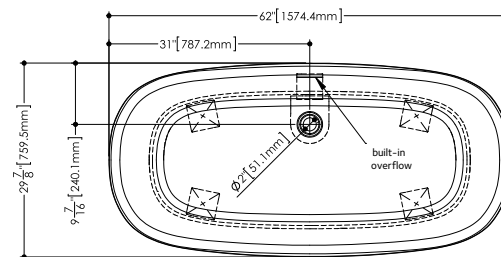

IMPORTANT

All WETSTYLE tubs are equipped with our **Plug & Bathe™** overflow/drain system permitting installation completely from above without the need to open the floor from beneath; there is no need for an island drain or similar supplemental connection equipment.

FAUCET INSTALLATION

Wall-mounted, floor-mounted or column for wall or deck mounted faucet (direct deck-mounted is not possible).

1 SELECT MODEL (Ex.: BCL01-PC-GA)

MADE OF WETMAR BIO™

CODE	POSITION	MATTE (MA)	TRUE HIGH GLOSS™ (GA)
BCL 01	Freestanding	$4745	$5330

2 SELECT DRAIN AND OVERFLOW TRIM FINISH Append selection to code (Ex.: BCL01-PC-GA)

	WHITE	POLISHED CHROME	BRUSHED NICKEL	PRICE	MATTE BLACK	SATIN BRASS	PRICE
Drain cover and o/f metal trim		-PC	-BN	No charge	-MB	-SB	+$300
Drain cover only (o/f without trim)	-WHNT	-PCNT	-BNNT	No charge	-MBNT	-SBNT	+$200

3 SELECT PLUMBING CONNECTION Append selection to code (Ex.: BCL01-PC-COP-GA)

This tub is equipped with **WETSTYLE Plug & Bathe™** overflow and drain connection system.

		PRICE
Included	Standard ABS connection	No charge
-COP	Copper connection (local code dependant)	+$230

4 SELECT FINISH Append selection to code (Ex.: BCL01-PC-GA)

ADD TO CODE	DESCRIPTION
-GA, -MA	White True High Gloss™, White Matte,

NEW - CUSTOM COLORS AVAILABLE +$2400 to price of Gloss (GA) finish RAL/Pantone code or color sample to be specified

PLAN VIEW