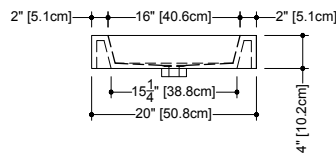

VCM 20

FRONT VIEW