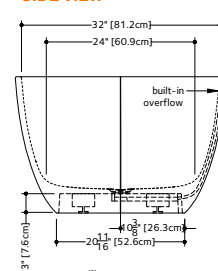

SIDE VIEW

NOTE: Approximate measurement. The manufacturer accepts 1/4" (6.35 mm) variance. WETSTYLE cannot be responsible for any technical errors and reserves the right to make revisions without notice.