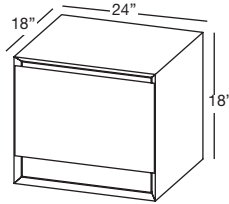

M COLLECTION METRO SERIES

VANITY 18" height Wall-mount – 1 drawer 24", 30", 36" and 42" length

(610, 762, 914 and 1069 mm length)

MM2418WM

3 INTEGRATED COUNTERTOP SELECTION (sold separately)

REFER TO LAVATORY SECTION FOR COUNTERTOP PRICING
· 2" / 4" height models

IMPORTANT: Do not forget to specify the optional pre-cut, see #4

ALSO COMPATIBLE WITH THE FOLLOWING WETSTYLE VESSEL SINK MODELS
(only if used with a wall-mounted faucet):

VCR821A, VTP821A, VC815A, VC821A, VOV815A, VOV821A

MM3018WM