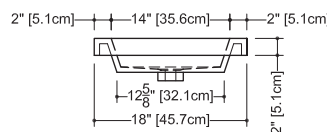

CUBE COLLECTION

VC 18 18" x 18" x 4"

(457 x 457 x 102 mm)

VCS 18 18" x 18" x 2"

(457 x 457 x 51 mm)

1 SELECT MODEL AND FAUCET HOLES CONFIGURATION

- 1A - Without overflow
- or 1B - With overflow
- + 1Bi - Overflow trim finish

2 SELECT FINISH

3 OPTION

Pop-up drain

p.316

WEIGHT: 23 lb (US) 11 kg (CA)
APPROXIMATE DELIVERY: 4 weeks
FREIGHT: Consult Freight Annex

1A MODEL WITHOUT OVERFLOW (Ex.: VC-18-1-GA) **MADE OF WETMAR BIO™**

4" HEIGHT 2" SEMI-RECESSED

CODE	CODE	FAUCET HOLE	OVERFLOW	MATTE (MA)	TRUE HIGH GLOSS™ (GA)
VC-18	VCS-18	No hole	None	$820	$930

1B MODEL WITH OVERFLOW (Ex.: VC-18-O-1-PC-GA)

4" HEIGHT 2" SEMI-RECESSED

CODE	CODE	FAUCET HOLE	OVERFLOW	MATTE (MA)	TRUE HIGH GLOSS™ (GA)
VC-18-O	VCS-18-O	No hole	Overflow	$925	$1050

+ 1Bi SELECT OVERFLOW TRIM FINISH Append selection to code (Ex.: VC-18-O-1-PC-GA)

ADD TO CODE	DESCRIPTION	PRICE
-NT, -PC, -BN	No Trim, Polished Chrome, Brushed Nickel	No charge
-MB, -SB	Matte Black, Satin Brass	+$50

2 SELECT FINISH Append selection to code (Ex.: VC-18-O-1-PC-GA)

ADD TO CODE	DESCRIPTION
-GA, -MA	White True High Gloss™, White Matte

PLAN VIEW

VC 18

FRONT VIEW

NOTE: Approximate measurement. The manufacturer accepts 1/4" (6.35 mm) variance. WETSTYLE cannot be responsible for any technical errors and reserves the right to make revisions without notice.