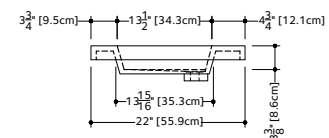

SIDE VIEW

NOTE: Approximate measurement. The manufacturer accepts 1/4" (6.35 mm) variance. WETSTYLE cannot be responsible for any technical errors and reserves the right to make revisions without notice.