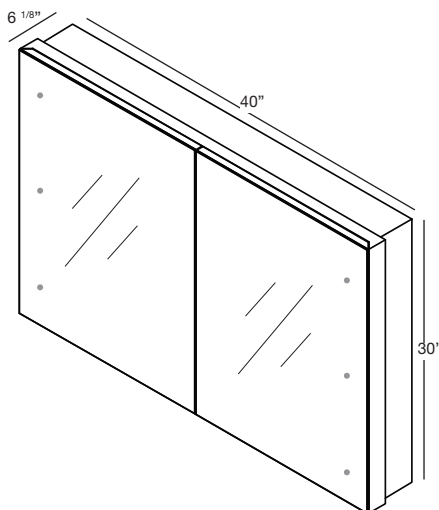

M4030ME-REC