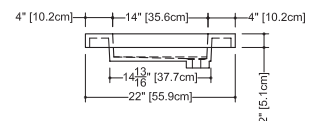

CUBE COLLECTION

VC 36C 36" x 22" x 4"

(914 x 559 x 102 mm)

VCS 36C 36" x 22" x 2"

(914 x 559 x 51 mm)

CUBE LAVATORY

1. 1 SELECT MODEL AND FAUCET HOLES CONFIGURATION
   - 1A - Without overflow
   - or 1B - With overflow
   - + 1Bi - Overflow trim finish
2. 2 SELECT FINISH
3. 3 OPTION
   - Pop-up drain p.316
4. 4 FLOATING SINK BRACKET SYSTEM
   - **Important:** Bracket and/or decorative trim must be ordered at the same time as the lavatory. p.83

WEIGHT:	32 lb (US)	15 kg (CA)
APPROXIMATE DELIVERY:	4 weeks	
FREIGHT:	Consult Freight Annex	

VCS36C-O-NT-GA

1A MODEL WITHOUT OVERFLOW (Ex.: VC-36C-1-GA) **MADE OF WETMAR BIO™**

4" HEIGHT   2" SEMI-RECESSED

CODE	CODE	FAUCET HOLE	OVERFLOW	MATTE (MA)	TRUE HIGH GLOSS™ (GA)
VC-36C	VCS-36C	No hole	None	$1065	$1210
VC-36C-1	VCS-36C-1	1 hole for mono faucet	None	$1105	$1250
VC-36C-8	VCS-36C-8	3 holes for 8" c/c faucet	None	$1125	$1270

1B MODEL WITH OVERFLOW (Ex.: VC-36C-O-1-PC-GA)

4" HEIGHT   2" SEMI-RECESSED

CODE	CODE	FAUCET HOLE	OVERFLOW	MATTE (MA)	TRUE HIGH GLOSS™ (GA)
VC-36C-O	VCS-36C-O	No hole	Overflow	$1170	$1330
VC-36C-O-1	VCS-36C-O-1	1 hole for mono faucet	Overflow	$1210	$1370
VC-36C-O-8	VCS-36C-O-8	3 holes for 8" c/c faucet	Overflow	$1230	$1390

+ 1Bi SELECT OVERFLOW TRIM FINISH Append selection to code (Ex.: VC-36C-O-1-PC-GA)

ADD TO CODE	DESCRIPTION	PRICE
-NT, -PC, -BN	No Trim, Polished Chrome, Brushed Nickel	No charge
-MB, -SB	Matte Black, Satin Brass	+$50

2 SELECT FINISH Append selection to code (Ex.: VC-36C-O-1-PC-GA)

ADD TO CODE	DESCRIPTION
-GA, -MA	White True High Gloss™, White Matte

PLAN VIEW

VC 36C

VCS 36C

SIDE VIEW

NOTE: Approximate measurement. The manufacturer accepts 1/4" (6.35 mm) variance. WETSTYLE cannot be responsible for any technical errors and reserves the right to make revisions without notice.