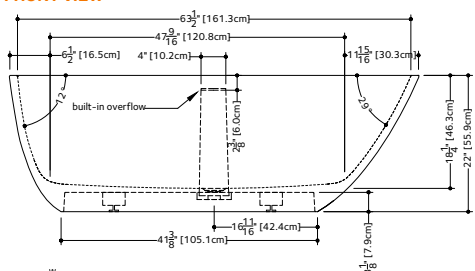

BE COLLECTION

BBE 01 66" x 34" x 22"

(1676 x 863 x 558 mm)

1. 1 SELECT MODEL
2. 2 SELECT DRAIN AND OVERFLOW FINISH
3. 3 SELECT PLUMBING CONNECTION
4. 4 SELECT FINISH
5. 5 ACCESSORIES

Oak bridge WENGE shade Included
Head Pillow HP01-5 p.313
Columns for wall or COL-WALL p.310
Deck mounted faucets COL-DECK p.310

CAPACITY: 90 gal (US) 340 l (CA)
WEIGHT: 177 lb (US) 80 kg (CA)
APPROXIMATE DELIVERY: 4 - 6 weeks
FREIGHT: Consult Freight Annex

WETSTYLE Plug & Bathe™ overflow and drain connection system includes:

Soft-touch pop-up drain, for built-in overflow. Fits both 1 - 1/2" ABS drain waste and 1 - 1/2" tubular brass

1 - 1/2" ABS direct vertical drain waste fitting (copper/brass options also available)

1 - 1/2" ABS 90° Elbow drain waste fitting (copper/brass options also available)

IMPORTANT

All WETSTYLE tubs are equipped with our **Plug & Bathe™** overflow/drain system permitting installation completely from above without the need to open the floor from beneath; there is no need for an island drain or similar supplemental connection equipment.

FAUCET INSTALLATION

Wall-mounted, floor-mounted or column for wall or deck mounted faucet (direct deck-mounted is not possible).

1 SELECT MODEL (Ex.: BBE01-R-PC-GA)

MADE OF WETMAR BIO™

CODE	POSITION	MATTE (MA)	DUAL † (DA)	TRUE HIGH GLOSS™ (GA)
BBE 01-R	Freestanding Right	$7380	$7485	$8075
BBE 01-L	Freestanding Left	$7380	$7485	$8075

2 SELECT DRAIN AND OVERFLOW TRIM FINISH Append selection to code (Ex.: BBE01-R-PC-GA)

	WHITE	POLISHED CHROME	BRUSHED NICKEL	PRICE	MATTE BLACK	SATIN BRASS	PRICE
Drain cover and o/f metal trim		-PC	-BN	No charge	-MB	-SB	+$300
Drain cover only (o/f without trim)	-WHNT	-PCNT	-BNNT	No charge	-MBNT	-SBNT	+$200

3 SELECT PLUMBING CONNECTION Append selection to code (Ex.: BBE01-R-PC-COP-GA)