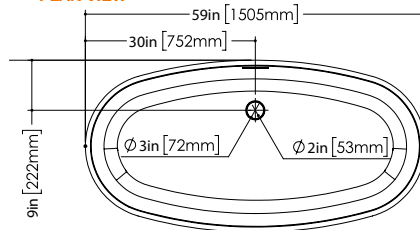

FAUCET INSTALLATION

Wall-mounted, floor-mounted or column for wall or deck mounted faucet (direct deck-mounted is not possible).

1 SELECT MODEL (Ex.: BOV04-PC-GA)

MADE OF WETMAR BIO™

CODE	POSITION	MATTE (MA)	TRUE HIGH GLOSS™ (GA)	NEW MATTE BLACK (MBL) MATTE GREY (MGR)
BOV 04	Freestanding	$4950	$5400	$6600

2 SELECT DRAIN AND OVERFLOW TRIM FINISH Append selection to code (Ex.: BOV04-PC-GA)

	WHITE	POLISHED CHROME	BRUSHED NICKEL	PRICE	MATTE BLACK	NEW MATTE GREY	SATIN BRASS	PRICE
Drain cover and o/f metal trim		-PC	-BN	No charge	-MB	-MGRMB	-SB	+$300
Drain cover only (o/f without trim)	-WHNT	-PCNT	-BNNT	No charge	-MBNT	-MGRNT	-SBNT	+$200

3 SELECT PLUMBING CONNECTION Append selection to code (Ex.: BOV04-PC-COP-GA)

This tub is equipped with **WETSTYLE Plug & Bathe™** overflow and drain connection system.

Included	Standard ABS connection	PRICE
-COP	Copper connection (local code dependant)	+$230

4 SELECT FINISH Append selection to code (Ex.: BOV04-PC-GA)

ADD TO CODE	DESCRIPTION
-GA, -MA, NEW -MBL, -MGR	White True High Gloss™, White Matte, Matte Black, Matte Grey

NEW - CUSTOM COLORS AVAILABLE +$2400 to price of Gloss (GA) finish
RAL/Pantone code or color sample to be specified

PLAN VIEW