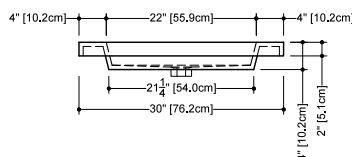

VCS 30

FRONT VIEW