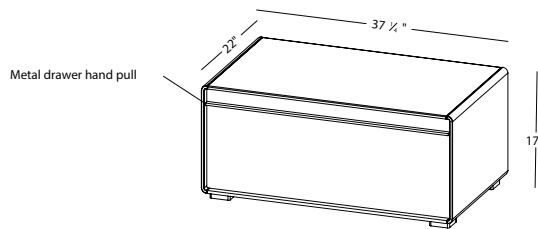

DÉCO COLLECTION

VANITY 36" Freestanding – 2 drawers

(914 mm length)

1 NOTES

THIS UNIT CANNOT ACCOMODATE A SINK

WOOD: All natural wood finishes, AWI Rated 5 Finish, FSC Certified, CARB Compliant, Formaldehyde free, may differ slightly from sample or pictures as natural wood grains vary somewhat from piece to piece adding natural beauty and character making each made-to-order piece unique

Includes an inner pull-out drawer.

DCO36FS

FEATURES

- Hand pull and legs made of solid stainless steel
- Finished interior drawers
- Slow closing ball bearing glides

DRAWER CONFIGURATION

- Full depth inner pull-out drawer
- Full depth inner pull-out drawer

APPROXIMATE DELIVERY: 4 - 6 weeks
*7 weeks for premium finishes

FREIGHT: Consult Freight Annex

2 AVAILABLE CONFIGURATIONS (ex: DCO36FS-W11L21-MBL)

CONFIGURATION	DRAWER FACADE (L)	EXTERIOR (L)	NEXT STEP
WL	Wood (W)	Lacquer (L)	Go to 3.1
WW	Wood (W)	Wood (W)	Go to 3.2
LL	Lacquer (L)	Lacquer (L)	Go to 3.3

HOW TO BUILD A CODE

	DRAWER FACADE (L)		EXTERIOR (L)		METAL FINISH	
	W or L	Color code	W or L	Color code	Metal code	
Déco 36" Wall-mount	W or L	Color code	W or L	Color code	Metal code	Use opposite page to ensure your finish combination is possible
Example: DCO36FS	-W	-1	-L	-21	-MBL	

NOTE: Approximate measurement. The manufacturer accepts 1/4" (6.35 mm) variance. WETSTYLE cannot be responsible for any technical errors and reserves the right to make revisions without notice.