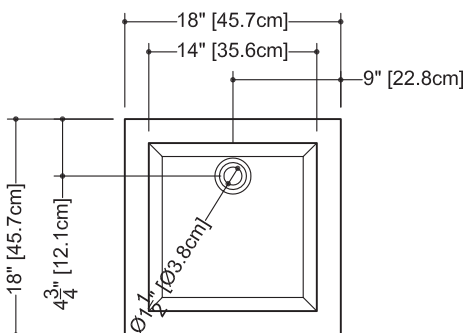

CUBE COLLECTION

VC 18 18" x 18" x 4"

(457 x 457 x 102 mm)

VCS 18 18" x 18" x 2"

(457 x 457 x 51 mm)

1 SELECT MODEL AND FAUCET HOLES CONFIGURATION

- 1A - Without overflow
- or 1B - With overflow
- + 1Bi - Overflow trim finish

2 SELECT FINISH

3 OPTION

Pop-up drain

p.316

WEIGHT: 23 lb (US) 11 kg (CA)
APPROXIMATE DELIVERY: 4 weeks
FREIGHT: Consult Freight Annex

1A MODEL WITHOUT OVERFLOW (Ex.: VC-18-1-GA) **MADE OF WETMAR BIO™**

4" HEIGHT 2" SEMI-RECESSED

CODE	CODE	FAUCET HOLE	OVERFLOW	MATTE (MA)	TRUE HIGH GLOSS™ (GA)
VC-18	VCS-18	No hole	None	$820	$930

1B MODEL WITH OVERFLOW (Ex.: VC-18-O-1-PC-GA)

4" HEIGHT 2" SEMI-RECESSED

CODE	CODE	FAUCET HOLE	OVERFLOW	MATTE (MA)	TRUE HIGH GLOSS™ (GA)
VC-18-O	VCS-18-O	No hole	Overflow	$925	$1050

+ 1Bi SELECT OVERFLOW TRIM FINISH Append selection to code (Ex.: VC-18-O-1-PC-GA)

ADD TO CODE	DESCRIPTION	PRICE
-NT, -PC, -BN	No Trim, Polished Chrome, Brushed Nickel	No charge
-MB, -SB	Matte Black, Satin Brass	+$50

2 SELECT FINISH Append selection to code (Ex.: VC-18-O-1-PC-GA)

ADD TO CODE	DESCRIPTION
-GA, -MA	White True High Gloss™, White Matte

PLAN VIEW

VC 18

VCS 18

NOTE: Approximate measurement. The manufacturer accepts 1/4" (6.35 mm) variance. WETSTYLE cannot be responsible for any technical errors and reserves the right to make revisions without notice.