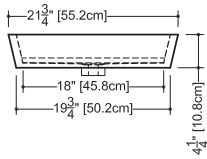

CUBE COLLECTION

SERIES VC 8-A 15", 21-3/4", 36", 42", 48" and 54" above counter

(381, 552, 914, 1067, 1219 and 1372 mm)

VC 821A (weight 18 lb/8 kg)

PLAN VIEW

FRONT VIEW

SIDE VIEW

VC 836A (weight 27 lb/12 kg)

PLAN VIEW

FRONT VIEW

SIDE VIEW

VC 842A (weight 33 lb/15 kg)

PLAN VIEW

FRONT VIEW

SIDE VIEW

VC 848A (weight 37 lb/17 kg)

PLAN VIEW

FRONT VIEW

SIDE VIEW

VC 854A (weight 42 lb/19 kg)

PLAN VIEW

FRONT VIEW

SIDE VIEW

NOTE: Approximate measurement. The manufacturer accepts 1/4" (6.35 mm) variance. WETSTYLE cannot be responsible for any technical errors and reserves the right to make revisions without notice.

CUBE VESSEL SINK