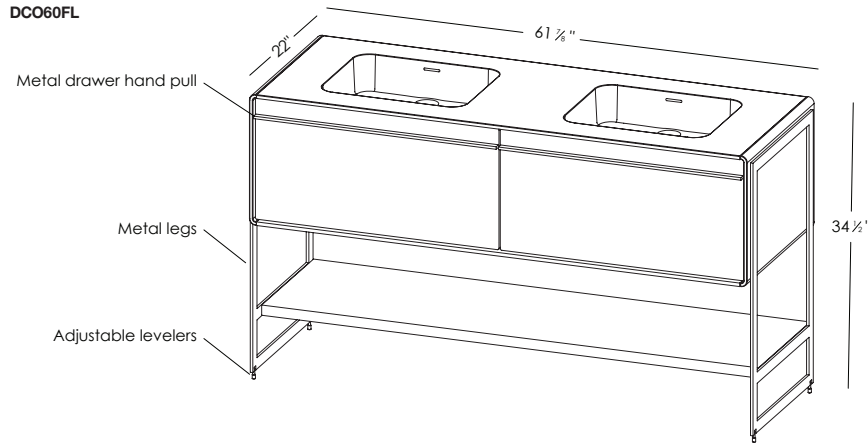

DÉCO COLLECTION

VANITY 60" Floor-mount – 2 drawers

(1525 mm length)

1 NOTES

THIS UNIT MUST BE SECURED TO THE WALL

WOOD: All natural wood finishes, AWI Rated 5 Finish, FSC Certified, CARB Compliant, Formaldehyde free, may differ slightly from sample or pictures as natural wood grains vary somewhat from piece to piece adding natural beauty and character making each made-to-order piece unique

IMPORTANT: Please indicate on your purchase order your choice of lavatory. Must be purchased with a WETSTYLE Deco integrated countertop (sold separately). Vessel sinks cannot be used with Deco vanities.

FEATURES

- Hand pull and legs made of solid stainless steel
- Finished interior drawers
- Slow closing ball bearing glides

DRAWERS CONFIGURATION

APPROXIMATE DELIVERY: 4 - 6 weeks
*7 weeks for premium finishes

FREIGHT: Consult Freight Annex