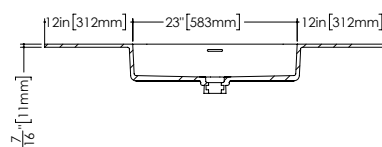

DÉCO COLLECTION

NEW

VDCOS 48C 48-1/8" x 22" x 2"

(1219 x 559 x 51 mm)

NEW

VDCOXS 48C 48" x 22" x 7/16"

(1219 x 559 x 11 mm)

DÉCO LAVATORY

1 SELECT MODEL AND FAUCET HOLES CONFIGURATION

- 1A - Without overflow
- OR
- 1B - With overflow
- + 1Bi - Overflow trim finish

2 SELECT FINISH

3 OPTION - IMPORTANT

Important: This sink has a recessed drain hole. For a perfect look, we strongly recommend using the following drain models: DS02RF or DS02RF-O p.316

WEIGHT:
VDCOS-48C 28 lb (US) 13 kg (CA)
VDCOXS-48C 24 lb (US) 11 kg (CA)
APPROXIMATE DELIVERY: 4 weeks
FREIGHT: Consult Freight Annex

1A MODEL WITHOUT OVERFLOW (Ex.: VDCOS-48C-1-GA)

MADE OF WETMAR BIO™

4" HEIGHT 2" SEMI-RECESSED

CODE	CODE	FAUCET HOLE	OVERFLOW	MATTE (MA)	TRUE HIGH GLOSS™ (GA)	NEW MATTE BLACK (MBL) MATTE GREY (MGR)
VDCOS-48C	VDCOXS-48C	No hole	None	$1265	$1435	$1720
VDCOS-48C-1	VDCOXS-48C-1	1 hole for mono faucet	None	$1305	$1475	$1780
VDCOS-48C-8	VDCOXS-48C-8	3 holes for 8" c/c faucet	None	$1325	$1495	$1800

1B MODEL WITH OVERFLOW (Ex.: VDCOS-48C-O-1-PC-GA)

4" HEIGHT 2" SEMI-RECESSED

CODE	CODE	FAUCET HOLE	OVERFLOW	MATTE (MA)	TRUE HIGH GLOSS™ (GA)	NEW MATTE BLACK (MBL) MATTE GREY (MGR)
VDCOS-48C-O	VDCOXS-48C-O	No hole	Overflow	$1370	$1555	$1860
VDCOS-48C-O-1	VDCOXS-48C-O-1	1 hole for mono faucet	Overflow	$1410	$1595	$1900
VDCOS-48C-O-8	VDCOXS-48C-O-8	3 holes for 8" c/c faucet	Overflow	$1430	$1615	$1940

+ 1Bi SELECT OVERFLOW TRIM FINISH Append selection to code (Ex.: VDCOS-48C-O-1-PC-GA)

ADD TO CODE	DESCRIPTION	PRICE
-NT, -PC, -BN	No Trim, Polished Chrome, Brushed Nickel	No charge
-MB, -SB	Matte Black, Satin Brass	+$50

2 SELECT FINISH Append selection to code (Ex.: VDCOS-48C-O-1-PC-GA)

ADD TO CODE	DESCRIPTION
-GA, -MA, -MGR, -MBL	White True High Gloss™, White Matte, Matte Grey, Matte Black

VDCOS 48C

PLAN VIEW

FRONT VIEW