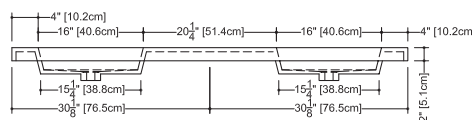

VCS 60

FRONT VIEW