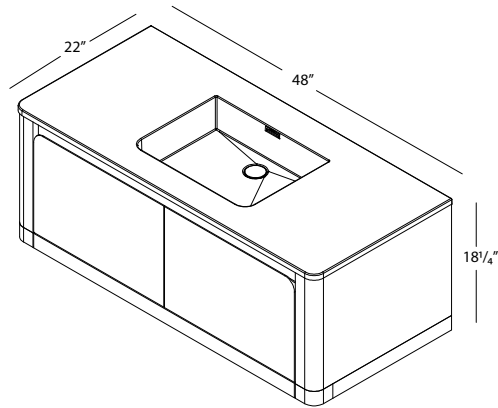

BAUHAUS COLLECTION

NEW

BAUHAUS 48C Wall-mount – Center basin

1 NOTES

THIS UNIT MUST BE SECURED TO THE WALL

WOOD: All natural wood finishes, AWI Rated 5 Finish, FSC Certified, CARB Compliant, Formaldehyde free, may differ slightly from sample or pictures as natural wood grains vary somewhat from piece to piece adding natural beauty and character making each made-to-order piece unique

IMPORTANT: Please indicate on your purchase order your choice of lavatory. Must be purchased with a WETSTYLE Bauhaus integrated countertop (sold separately). Vessel sinks cannot be used with Bauhaus vanities, unless a countertop is used.

DRAWERS CONFIGURATION

APPROXIMATE DELIVERY: 4-6 weeks
FREIGHT: Consult Freight Annex

2 AVAILABLE CONFIGURATIONS (ex: EBHS48-C-WM-L28W1)

CONFIGURATION	DRAWER FAÇADE AND SIDES	TRIM	NEXT STEP
LW	Lacquer (L)	Wood (W)	Go to 3.1
WW	Wood (W)	Wood (W)	Go to 3.2
LL	Lacquer (L)	Lacquer (L)	Go to 3.3
WL	Wood (W)	Lacquer (L)	Go to 3.4

HOW TO BUILD A CODE

Bauhaus 48C Wall-Mount with St. Har. Grey Drawer/Sides and Oak Natural Trim Example: EBHS48-C-WM	DRAWER FAÇADE AND SIDES		TRIM		Use opposite page to ensure your finish combination is possible
	W or L	Color code	W or L	Color code	
	-L	-28	-W	-1	

4 INTEGRATED COUNTERTOP SELECTION SOLD SEPARATELY

REFER TO LAVATORY SECTION FOR COUNTERTOP PRICING
Lavatory and vanity must be ordered at the same time as the lavatory requires special preparation at the factory

NOTE: Approximate measurement. The manufacturer accepts 1/4" (6.35 mm) variance. WETSTYLE cannot be responsible for any technical errors and reserves the right to make revisions without notice.