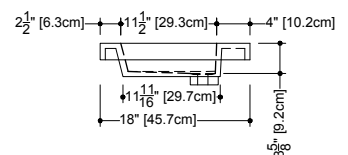

SIDE VIEW

NOTE: Approximate measurement. The manufacturer accepts 1/4" (6.35 mm) variance. WETSTYLE cannot be responsible for any technical errors and reserves the right to make revisions without notice.