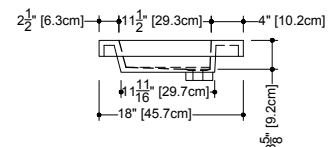

SIDE VIEW

NOTE: Approximate measurement. The manufacturer accepts 1/4" (6.35 mm) variance. WETSTYLE cannot be responsible for any technical errors and reserves the right to make revisions without notice.