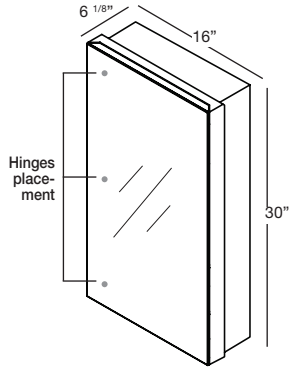

M COLLECTION

MIRRORED CABINET 30" Recessed – 16", 18" and 22"

(406, 457 and 559 mm length)

Exterior depth: 2 1/4" – Recessed depth: 3 3/4" – Interior depth: 4 1/2"

M1630MEL-REC