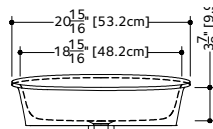

TULIP COLLECTION

VTP 821A 21" above counter

(533 mm)

1 SELECT MODEL AND FAUCET HOLES CONFIGURATION

- 1A - Without overflow
- or 1B - With overflow
- + 1Bi - Overflow trim finish

2 SELECT FINISH

3 OPTION

Pop-up drain

p.316

APPROXIMATE DELIVERY:

4 weeks

FREIGHT:

Consult Freight Annex

1A MODEL WITHOUT OVERFLOW (Ex.: VTP821A-GA)

MADE OF WETMAR BIO™

CODE	OVERFLOW	MATTE (MA)	DUAL†(DA)	TRUE HIGH GLOSS™ (GA)
VTP821A	None	$1010	$1070	$1150

1B MODEL WITH OVERFLOW (Ex.: VTP821A-O-PC-GA)

CODE	OVERFLOW	TRUE HIGH GLOSS™ (GA)	DUAL†(DA)	MATTE (MA)
VTP821A-O	Overflow	$1120	$1180	$1270

+ 1Bi SELECT OVERFLOW TRIM FINISH Append selection to code (Ex.: VTP821A-O-PC-GA)

ADD TO CODE	DESCRIPTION	PRICE
-NT, -PC, -BN	No Trim, Polished Chrome, Brushed Nickel	No charge
-MB, -SB	Matte Black, Satin Brass	+$50

2 SELECT FINISH Append selection to code (Ex.: VTP821A-O-PC-GA)

ADD TO CODE	DESCRIPTION
-GA, -DA, -MA,	White True High Gloss™, White Dual*, White Matte

†Dual finish: True High Gloss™ interior and rim and matte exterior

VTP 821A (weight 12 lb/5 kg)

PLAN VIEW

FRONT VIEW

SIDE VIEW

NOTE: Approximate measurement. The manufacturer accepts 1/4" (6.35 mm) variance. WETSTYLE cannot be responsible for any technical errors and reserves the right to make revisions without notice.