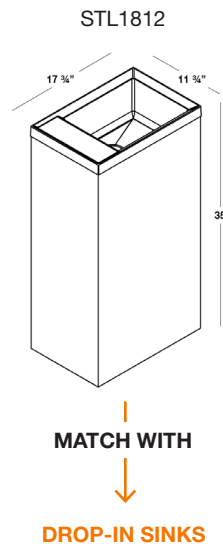

STELLÉ COLLECTION

PEDESTAL – NO DOOR 15-3/4", 17-3/4" and 23-3/4" LENGTH

(400, 451 and 603 mm LENGTH)

3 INTEGRATED COUNTERTOP SELECTION SOLD SEPARATELY Refer to specified page for pricing

PEDESTALS

OR

APPROXIMATE DELIVERY	4 weeks 6 weeks for premium finishes (*)
FREIGHT	Consult Freight Annex

NOTE: Approximate measurement. The manufacturer accepts 1/4" (6.35 mm) variance. WETSTYLE cannot be responsible for any technical errors and reserves the right to make revisions without notice.