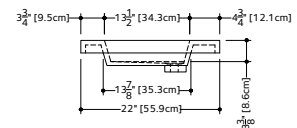

SIDE VIEW

NOTE: Approximate measurement. The manufacturer accepts 1/4" (6.35 mm) variance. WETSTYLE cannot be responsible for any technical errors and reserves the right to make revisions without notice.