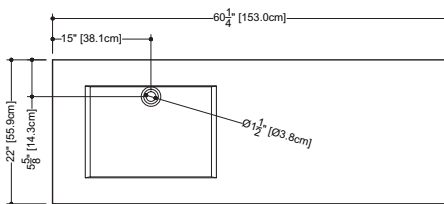

(1530 x 559 x 51 mm)

CUBE LAVATORY

1 SELECT MODEL AND FAUCET HOLES CONFIGURATION

- 1A - Without overflow
- or
- 1B - With overflow
- + 1Bi - Overflow trim finish

2 SELECT FINISH

3 OPTION

Pop-up drain p.316

4 FLOATING SINK BRACKET SYSTEM

Important: Bracket and/or decorative trim must be ordered at the same time as the lavatory. p.83

WEIGHT: 42 lb (US) 19 kg (CA)
APPROXIMATE DELIVERY: 4 weeks
FREIGHT: Consult Freight Annex

1A MODEL WITHOUT OVERFLOW (Ex.: VC-60L-1-GA)

MADE OF WETMAR BIO™

4" HEIGHT 2" SEMI-RECESSED

CODE	CODE	FAUCET HOLE	OVERFLOW	MATTE (MA)	TRUE HIGH GLOSS™ (GA)
VC-60L	VCS-60L	No hole	None	$1430	$1625
VC-60L-1	VCS-60L-1	1 hole for mono faucet	None	$1470	$1665
VC-60L-8	VCS-60L-8	3 holes for 8" c/c faucet	None	$1490	$1685

1B MODEL WITH OVERFLOW (Ex.: VC-60L-O-1-PC-GA)

4" HEIGHT 2" SEMI-RECESSED

CODE	CODE	FAUCET HOLE	OVERFLOW	MATTE (MA)	TRUE HIGH GLOSS™ (GA)
VC-60L-O	VCS-60L-O	No hole	Overflow	$1535	$1745
VC-60L-O-1	VCS-60L-O-1	1 hole for mono faucet	Overflow	$1575	$1785
VC-60L-O-8	VCS-60L-O-8	3 holes for 8" c/c faucet	Overflow	$1595	$1805

+ 1Bi SELECT OVERFLOW TRIM FINISH Append selection to code (Ex.: VC-60L-O-1-PC-GA)

ADD TO CODE	DESCRIPTION	PRICE
-NT, -PC, -BN	No Trim, Polished Chrome, Brushed Nickel	No charge
-MB, -SB	Matte Black, Satin Brass	+$50

2 SELECT FINISH Append selection to code (Ex.: VC-60L-O-1-PC-GA)

ADD TO CODE	DESCRIPTION
-GA, -MA	White True High Gloss™, White Matte

PLAN VIEW

VC 60L