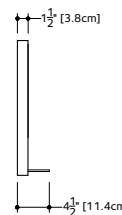

C COLLECTION – MIRRORS

VERTICAL MIRROR 28" height x 19" wide

(711 x 483 mm)

1 MODEL SELECTION

MATERIAL	FINISH	CODE	PRICE
Pure stainless steel	Brushed finish	C2819B	$1005
Pure stainless steel	Mirror finish	C2819M	$1345
Pure stainless steel	Matte Black	C2819MBL	$1545

Note: This is a pure stainless steel product (not chrome plated), grade 304

WEIGHT:	23 lb (US)	10 kg (CA)
APPROXIMATE DELIVERY:	< 1 week	
FREIGHT:	Consult Freight Annex	

HORIZONTAL MIRROR 19" height x 46" wide

(483 to 1168 mm)

1 MODEL SELECTION

MATERIAL	FINISH	CODE	PRICE
Pure stainless steel	Brushed finish	C1946B	$1455
Pure stainless steel	Mirror finish	C1946M	$1845

Note: This is a pure stainless steel product (not chrome plated), grade 304

WEIGHT:	39 lb (US)	18 kg (CA)
APPROXIMATE DELIVERY:	< 1 week	
FREIGHT:	Consult Freight Annex	

SIDE VIEW

FRONT VIEW

HORIZONTAL MIRROR 19" height x 58" wide

(483 to 1473 mm)

1 MODEL SELECTION

MATERIAL	FINISH	CODE	PRICE
Pure stainless steel	Brushed finish	C1958B	$1795
Pure stainless steel	Mirror finish	C1958M	$2220

Note: This is a pure stainless steel product (not chrome plated), grade 304

WEIGHT:	23 lb (US)	10 kg (CA)
APPROXIMATE DELIVERY:	< 1 week	
FREIGHT:	Consult Freight Annex	

SIDE VIEW

NOTE: Approximate measurement. The manufacturer accepts 1/4" (6.35 mm) variance. WETSTYLE cannot be responsible for any technical errors and reserves the right to make revisions without notice.