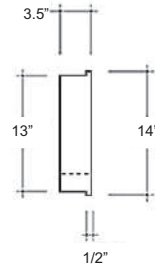

SIDE VIEW

BACKSPLASH FOR LAVATORY SINK

LENGTH	CODE	MATTE (MA)	TRUE HIGH GLOSS™ (GA)
INCHES	CM	PRICE	PRICE
24"	61	BACKSPLASH-24	$230 $260
30"	76	BACKSPLASH-30	$260 $290
36"	91	BACKSPLASH-36	$290 $315
48"	122	BACKSPLASH-48	$490 $520
60"	152	BACKSPLASH-60	$575 $605
72"	183	BACKSPLASH-72	$605 $635

APPROXIMATE DELIVERY: 6-8 weeks
FREIGHT: Consult Freight Annex