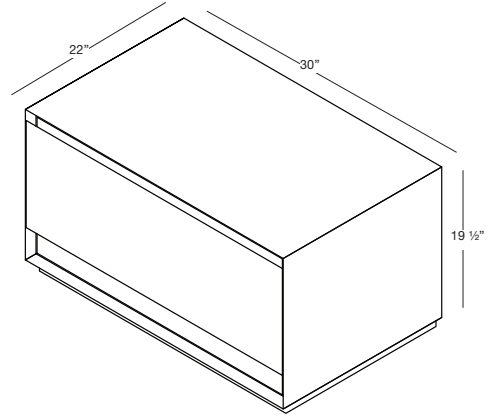

M COLLECTION

VANITY 19.5" height Freestanding – 1 drawer 24", 30", 36" and 42"

(610, 762, 914 and 1069 mm length)

M2418FS

M3018FS

M3618FS

M4218FS

DRAWER CONFIGURATION