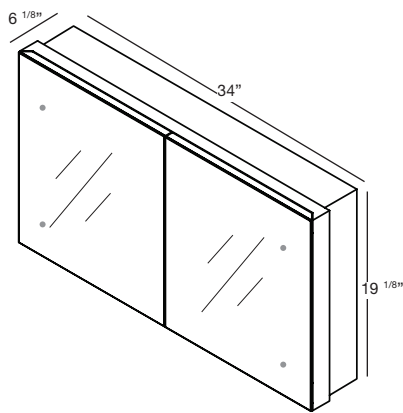

M COLLECTION

MIRRORED CABINET 19 1/8" Recessed – 28", 34", 40", 46", 58" and 70" (711, 864, 1016, 1168, 1473 and 1778 mm length)

Exterior depth: 2 1/4" – Recessed depth: 3 3/4" – Interior depth: 4 1/2"

M34ME-REC

NOTE: Approximate measurement. The manufacturer accepts 1/4" (6.35 mm) variance. WETSTYLE cannot be responsible for any technical errors and reserves the right to make revisions without notice.

M COLLECTION