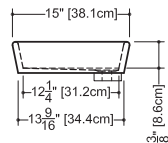

OVE COLLECTION

SERIES VOV 8-A 15", 21-1/2", 36" and 48" above counter

(381, 546, 914 and 1219 mm)

1 SELECT MODEL AND FAUCET HOLES CONFIGURATION

- 1A - Without overflow
- or 1B - With overflow
- + 1Bi - Overflow trim finish

2 SELECT FINISH

3 OPTION

Pop-up drain

p. 316

APPROXIMATE DELIVERY:

4 weeks

FREIGHT:

Consult Freight Annex

*VOV815A is only available without overflow

**Oak bridge for model VOV848A can be ordered in other shades. p.308

1A MODEL WITHOUT OVERFLOW (Ex.: VOV848A-GA)

MADE OF WETMAR BIO™

CODE	OVERFLOW	ACCESSORY	MATTE (MA)	TRUE HIGH GLOSS™ (GA)
VOV 815A*	None	None	$825	$935
VOV 821A	None	None	$1050	$1195
VOV 836A	None	None	$1215	$1380
VOV 848A	None	Oak bridge wenge shade included**	$1580	$1795

1B MODEL WITH OVERFLOW (Ex.: VOV848A-O-PC-GA)

CODE	OVERFLOW	ACCESSORY	MATTE (MA)	TRUE HIGH GLOSS™ (GA)
VOV 821A-O	Overflow	None	$1155	$1315
VOV 836A-O	Overflow	None	$1320	$1500
VOV 848A-O	Overflow	Oak bridge wenge shade included**	$1740	$1975

+ 1Bi SELECT OVERFLOW TRIM FINISH Append selection to code (Ex.: VOV848A-O-PC-GA)

ADD TO CODE	DESCRIPTION	PRICE
-NT, -PC, -BN	No Trim, Polished Chrome, Brushed Nickel	No charge
-MB, -SB	Matte Black, Satin Brass	15", 21" and 36" +$50 48" +$100

2 SELECT FINISH Append selection to code (Ex.: VOV848A-O-PC-GA)

ADD TO CODE	DESCRIPTION
-GA, -MA	White True High Gloss™, White Matte

OVE VESSEL SINK

PLAN VIEW

FRONT VIEW

SIDE VIEW

PLAN VIEW

FRONT VIEW

SIDE VIEW

PLAN VIEW

FRONT VIEW

SIDE VIEW

PLAN VIEW

FRONT VIEW

SIDE VIEW

NOTE: Approximate measurement. The manufacturer accepts 1/4" (6.35 mm) variance. WETSTYLE cannot be responsible for any technical errors and reserves the right to make revisions without notice.