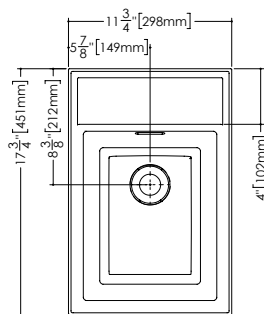

FRONT VIEW

VLBQS 18 17-3/4" x 11-3/4" x 1-1/2"

(298 x 451 x 38 mm)

1 SELECT MODEL AND FAUCET HOLES CONFIGURATION

- 1A - Without overflow
- 1B - With overflow
- + 1Bi - Overflow trim finish

2 SELECT FINISH

3 OPTION – IMPORTANT

This sink has a recessed drain hole. For a well-fitted look, we strongly recommend using the following drain model. DS02RF

p.316

WEIGHT:	22 lb (US)	10 kg (CA)
APPROXIMATE DELIVERY:	4 weeks	
FREIGHT:	Consult Freight Annex	

NOTE

This sink can be installed with the faucet deck positioned on the left, on the right or on the back.

1A MODEL WITHOUT OVERFLOW (Ex.: VLBQS16-1-GA)

MADE OF WETMAR BIO™

CODE	INSTALLATION	OVERFLOW	MATTE (MA)	TRUE HIGH GLOSS™ (GA)	NEW MATTE BLACK (MBL) MATTE GREY (MGR)
VLBQS18	No hole	None	$835	$950	$1140
VLBQS18-1	1 hole for mono faucet	None	$875	$990	$1180

1B MODEL WITH OVERFLOW (Ex.: VLBQS16-O-1-PC-GA)

CODE	INSTALLATION	OVERFLOW	MATTE (MA)	TRUE HIGH GLOSS™ (GA)	NEW MATTE BLACK (MBL) MATTE GREY (MGR)
VLBQS18-O	No hole	Overflow	$940	$1070	$1285
VLBQS18-O-1	1 hole for mono faucet	Overflow	$980	$1110	$1325

+ 1Bi SELECT OVERFLOW TRIM FINISH Append selection to code (Ex.: VLBQS16-O-1-PC-GA)

ADD TO CODE	DESCRIPTION	PRICE
-NT, -PC, -BN	No Trim, Polished Chrome, Brushed Nickel	No charge
-MB, -SB	Matte Black, Satin Brass	+$50

2 SELECT FINISH Append selection to code (Ex.: VLBQS16-O-1-PC-GA)

ADD TO CODE	DESCRIPTION
-GA, -MA, -MGR, -MBL	White True High Gloss™, White Matte, Matte Grey, Matte Black

PLAN VIEW