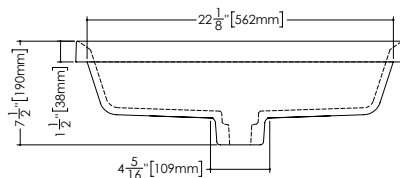

LAB COLLECTION – SQUARE SERIES

VLBQS 24 23 3/4" x 15 3/4" x 1 1/2"

(603 x 400 x 38 mm)

DROP-IN LAVATORY

1 SELECT MODEL AND FAUCET HOLES CONFIGURATION

- 1A - Without overflow
- 1B - With overflow
- + 1Bi - Overflow trim finish

2 SELECT FINISH

3 OPTION – IMPORTANT

This sink has a recessed drain hole. For a well-fitted look, we strongly recommend using the following drain model. DS02RF

p.316

WEIGHT: 24 lb (US) 11 kg (CA)
APPROXIMATE DELIVERY: 4 weeks
FREIGHT: Consult Freight Annex

1A MODEL WITHOUT OVERFLOW (Ex.: VLBQS24-1-GA)

MADE OF WETMAR BIO™

CODE	INSTALLATION	OVERFLOW	MATTE (MA)	TRUE HIGH GLOSS™ (GA)	NEW MATTE BLACK (MBL) MATTE GREY (MGR)
VLBQS24	No hole	None	$1045	$1190	$1430
VLBQS24-1	1 hole for mono faucet	None	$1085	$1230	$1470
VLBQS24-8	3 holes for 8" c/c faucet	None	$1105	$1250	$1490

1B MODEL WITH OVERFLOW (Ex.: VLBQS24-O-1-PC-GA)

CODE	INSTALLATION	OVERFLOW	MATTE (MA)	TRUE HIGH GLOSS™ (GA)	NEW MATTE BLACK (MBL) MATTE GREY (MGR)
VLBQS24-O	No hole	Overflow	$1155	$1310	$1570
VLBQS24-O-1	1 hole for mono faucet	Overflow	$1195	$1350	$1610
VLBQS24-O-8	3 holes for 8" c/c faucet	Overflow	$1215	$1370	$1630

+ 1Bi SELECT OVERFLOW TRIM FINISH Append selection to code (Ex.: VLBQS24-O-1-PC-GA)

ADD TO CODE	DESCRIPTION	PRICE
-NT, -PC, -BN	No Trim, Polished Chrome, Brushed Nickel	No charge
-MB, -SB	Matte Black, Satin Brass	+$50

2 SELECT FINISH Append selection to code (Ex.: VLBQS24-O-1-PC-GA)

ADD TO CODE	DESCRIPTION
-GA, -MA, -MGR, -MBL	White True High Gloss™, White Matte, Matte Grey, Matte Black

FRONT VIEW

NOTE: Approximate measurement. The manufacturer accepts 1/4" (6.35 mm) variance. WETSTYLE cannot be responsible for any technical errors and reserves the right to make revisions without notice.