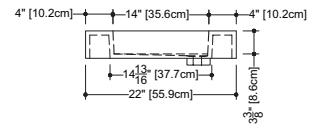

CUBE COLLECTION

VC 60T 60 1/4" x 22" x 4"

(1530 x 559 x 102 mm)

VCS 60T 60 1/4" x 22" x 2"

(1530 x 559 x 51 mm)

CUBE LAVATORY

1 SELECT MODEL AND FAUCET HOLES CONFIGURATION

- 1A - Without overflow
- or
- 1B - With overflow
- + 1Bi - Overflow trim finish

2 SELECT FINISH

3 ACCESSORY INCLUDED

Oak bridge wenge shade. Other shades must be specified p.308

4 OPTION

Pop-up drain p.316

WEIGHT: 62 lb (US) 28 kg (CA)
APPROXIMATE DELIVERY: 4 weeks
FREIGHT: Consult Freight Annex

1A MODEL WITHOUT OVERFLOW (Ex.: VC-60T-1-GA)

MADE OF WETMAR BIO™

4" HEIGHT 2" SEMI-RECESSED

CODE	CODE	FAUCET HOLE	OVERFLOW	MATTE (MA)	TRUE HIGH GLOSS™ (GA)
VC-60T	VCS-60T	No hole	None	$1830	$2080
VC-60T-1	VCS-60T-1	2 x 1 hole for mono faucet	None	$1890	$2140
VC-60L-8	VCS-60T-8	2 x 3 holes for 8" c/c faucet	None	$1910	$2160

1B MODEL WITH OVERFLOW (Ex.: VC-60T-O-1-PC-GA)

4" HEIGHT 2" SEMI-RECESSED

CODE	CODE	FAUCET HOLE	OVERFLOW	MATTE (MA)	TRUE HIGH GLOSS™ (GA)
VC-60T-O	VCS-60T-O	No hole	Overflow	$1990	$2260
VC-60T-O-1	VCS-60T-O-1	2 x 1 hole for mono faucet	Overflow	$2050	$2320
VC-60T-O-8	VCS-60T-O-8	2 x 3 holes for 8" c/c faucet	Overflow	$2070	$2340

+ 1Bi SELECT OVERFLOW TRIM FINISH Append selection to code (Ex.: VC-60T-O-1-PC-GA)

ADD TO CODE	DESCRIPTION	PRICE
-NT, -PC, -BN	No Trim, Polished Chrome, Brushed Nickel	No charge
-MB, -SB	Matte Black, Satin Brass	+$100

2 SELECT FINISH Append selection to code (Ex.: VC-60T-O-1-PC-GA)

ADD TO CODE	DESCRIPTION
-GA, -MA	White True High Gloss™, White Matte

PLAN VIEW

VC 60T

SIDE VIEW

VCS 60T

NOTE: Approximate measurement. The manufacturer accepts 1/4" (6.35 mm) variance. WETSTYLE cannot be responsible for any technical errors and reserves the right to make revisions without notice.