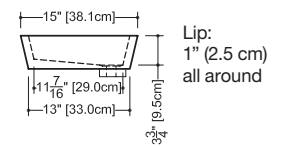

CUBE COLLECTION

SERIES VC 8-U 15", 21-3/4", 36", 42", 48" and 54" undermount

(381, 552, 914, 1067, 1219 and 1372 mm)

1 SELECT MODEL AND FAUCET HOLES CONFIGURATION

- 1A - Without overflow
- or 1B - With overflow
- + 1Bi - Overflow trim finish

2 SELECT FINISH

3 OPTION

Pop-up drain

p. 316

APPROXIMATE DELIVERY:

4 weeks

FREIGHT:

Consult Freight Annex

*Oak bridge for models VC842U, VC848U and VC854U can be ordered in other shades. p.308

VC821U-O-NT-GA
VC836U-O-NT-GA
VC848U-O-NT-GA

1A MODEL WITHOUT OVERFLOW (Ex.: VC848U-GA)

MADE OF WETMAR BIO™

CODE	OVERFLOW	ACCESSORY	MATTE (MA)	TRUE HIGH GLOSS™ (GA)
VC 815U	None	None	$575	$655
VC 821U	None	None	$870	$990
VC 836U	None	None	$1030	$1170
VC842U	None	Oak bridge wenge shade included*	$1185	$1345
VC 848U	None	Oak bridge wenge shade included*	$1340	$1520
VC 854U	None	Oak bridge wenge shade included*	$1710	$1945

1B MODEL WITH OVERFLOW (Ex.: VC848U-O-PC-GA)

CODE	OVERFLOW	ACCESSORY	MATTE (MA)	TRUE HIGH GLOSS™ (GA)
VC 815U-O	Overflow	None	$680	$775
VC 821U-O	Overflow	None	$975	$1110
VC 836U-O	Overflow	None	$1135	$1290
VC842U-O	Overflow	Oak bridge wenge shade included*	$1290	$1465
VC 848U-O	Overflow	Oak bridge wenge shade included*	$1495	$1700
VC 854U-O	Overflow	Oak bridge wenge shade included*	$1870	$2125

+ 1Bi SELECT OVERFLOW TRIM FINISH Append selection to code (Ex.: VC848U-O-PC-GA)

ADD TO CODE	DESCRIPTION	PRICE
-NT, -PC, -BN	No Trim, Polished Chrome, Brushed Nickel	No charge
-MB, -SB	Matte Black, Satin Brass	15", 21", 36" and 42" +$50 48" and 54" +$100

2 SELECT FINISH Append selection to code (Ex.: VC848U-O-PC-GA)

ADD TO CODE	DESCRIPTION
-GA, -MA	White True High Gloss™, White Matte

VC 815U (weight 13 lb/6 kg)

FRONT VIEW

SIDE VIEW