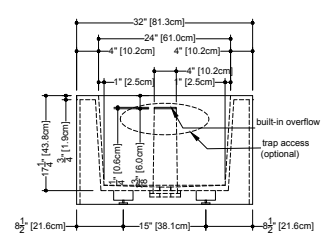

PLAN VIEW

FRONT VIEW

SIDE VIEW

CUBE COLLECTION

BC 14 60" x 30" x 18" Right or left drain – Tub/Shower

(1524 x 762 x 457 mm)

- 1 SELECT MODEL
- 2 SELECT DRAIN AND OVERFLOW FINISH
- 3 SELECT PLUMBING CONNECTION
- 4 SELECT FINISH
- 5 ACCESSORIES