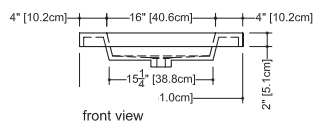

VCS 24

FRONT VIEW