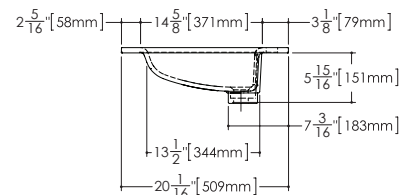

SIDE VIEW

NOTE: Approximate measurement. The manufacturer accepts 1/4" (6.35 mm) variance. WETSTYLE cannot be responsible for any technical errors and reserves the right to make revisions without notice.