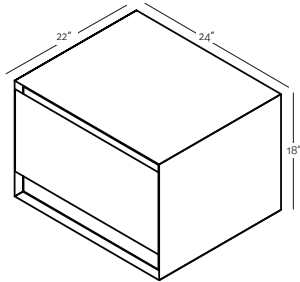

M COLLECTION

VANITY 18" height Wall-mount – 1 drawer 24" and 30"

(610 and 762 mm length)

M2418WM