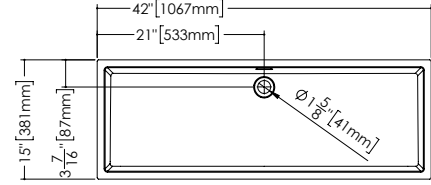

CUBE COLLECTION

SERIES VC 8-A 15", 21-3/4", 36", 42", 48" and 54" above counter

(381, 552, 914, 1067, 1219 and 1372 mm)

VC 821A (weight 18 lb/8 kg)

PLAN VIEW

FRONT VIEW

SIDE VIEW

VC 836A (weight 27 lb/12 kg)

PLAN VIEW

FRONT VIEW

SIDE VIEW

VC 842A (weight 33 lb/15 kg)

PLAN VIEW

FRONT VIEW

SIDE VIEW

VC 848A (weight 37 lb/17 kg)

PLAN VIEW

FRONT VIEW

SIDE VIEW

VC 854A (weight 42 lb/19 kg)

PLAN VIEW

FRONT VIEW

SIDE VIEW

NOTE: Approximate measurement. The manufacturer accepts 1/4" (6.35 mm) variance. WETSTYLE cannot be responsible for any technical errors and reserves the right to make revisions without notice.

CUBE VESSEL SINK