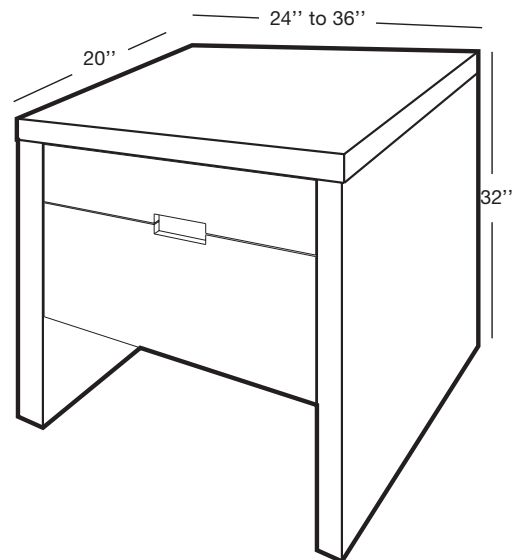

WOOD: All natural wood finishes, may differ from sample or pictures as wood grains vary somewhat from piece to piece. This adds natural beauty and character making each made-to-order piece unique in veining, grain, pattern and color.

Important: Please indicate on your purchase order your choice of lavatory or vessel sink.

2 MODEL SELECTION

LENGTH		FINISHES					
INCHES	CM	WOOD	WENGE (2)	WHITE (5)	BLACK (31)	ST. HAR. GREY (36)	PRICE
24"	61	OAK	F120-24-2	F120-24-5	F120-24-31	F120-24-36	$2935
30"	76	OAK	F120-30-2	F120-30-5	F120-30-31	F120-30-36	$3040
36"	91	OAK	F120-36-2	F120-36-5	F120-36-31	F120-36-36	$3160
INCHES	CM	WOOD	COFFEE BEAN (37)	SMOKED (38)	PRICE	NATURAL (1)	PRICE
24"	61	OAK	F120-24-37	F120-24-38	$2935	F120-24-1	$3815
30"	76	OAK	F120-30-37	F120-30-38	$3040	F120-30-1	$3950
36"	91	OAK	F120-36-37	F120-36-38	$3160	F120-36-1	$4105
INCHES	CM	WOOD	NATURAL (11)	NATURAL NO CALICO (12)	CHOCOLATE (16)	PRICE	
24"	61	WALNUT	F120-24-11	F120-24-12	F120-24-16	$3815	
30"	76	WALNUT	F120-30-11	F120-30-12	F120-30-16	$3950	
36"	107	WALNUT	F120-36-11	F120-36-12	F120-36-16	$4105	
INCHES	CM	WOOD	EUCALYPTUS (81)*	MOZAMBIQUE (82)*	PRICE		
24"	61	PREMIUM	F120-24-81	F120-24-82	$4965		
30"	76	PREMIUM	F120-30-81	F120-30-82	$5135		
36"	91	PREMIUM	F120-36-81	F120-36-82	$5335		

3 SINK COMPATIBILITY

See compatibility chart (p. 294-295)

APPROXIMATE DELIVERY: 4 weeks - *6 weeks for premium finishes
FREIGHT: Consult Freight Annex

NOTE: Approximate measurement. The manufacturer accepts 1/4" (6.35 mm) variance. WETSTYLE cannot be responsible for any technical errors and reserves the right to make revisions without notice.