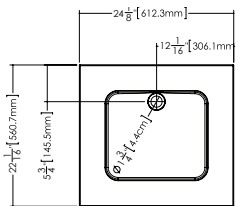

WEIGHT:
VDCOS-24 17 lb (US) 8 kg (CA)
VDCOXS-24 14 lb (US) 6 kg (CA)
APPROXIMATE DELIVERY: 4 weeks
FREIGHT: Consult Freight Annex

1A MODEL WITHOUT OVERFLOW (Ex.: VDCOS-24-1-GA)

MADE OF WETMAR BIO™

4" HEIGHT 2" SEMI-RECESSED

CODE	CODE	FAUCET HOLE	OVERFLOW	MATTE (MA)	TRUE HIGH GLOSS™ (GA)	NEW MATTE BLACK (MBL) MATTE GREY (MGR)
VDCOS-24	VDCOXS-24	No hole	None	$895	$1015	$1220
VDCOS-24-1	VDCOXS-24-1	1 hole for mono faucet	None	$935	$1055	$1260
VDCOS-24-8	VDCOXS-24-8	3 holes for 8" c/c faucet	None	$955	$1075	$1280

1B MODEL WITH OVERFLOW (Ex.: VDCOS-24-O-1-PC-GA)

4" HEIGHT 2" SEMI-RECESSED

CODE	CODE	FAUCET HOLE	OVERFLOW	MATTE (MA)	TRUE HIGH GLOSS™ (GA)	NEW MATTE BLACK (MBL) MATTE GREY (MGR)
VDCOS-24-O	VDCOXS-24-O	No hole	Overflow	$1000	$1135	$1360
VDCOS-24-O-1	VDCOXS-24-O-1	1 hole for mono faucet	Overflow	$1040	$1175	$1400
VDCOS-24-O-8	VDCOXS-24-O-8	3 holes for 8" c/c faucet	Overflow	$1060	$1195	$1420

+ 1Bi SELECT OVERFLOW TRIM FINISH Append selection to code (Ex.: VDCOS-24-O-1-PC-GA)

ADD TO CODE	DESCRIPTION	PRICE
-NT, -PC, -BN	No Trim, Polished Chrome, Brushed Nickel	No charge
-MB, -SB	Matte Black, Satin Brass	+$50

2 SELECT FINISH Append selection to code (Ex.: VDCOS-24-O-1-PC-GA)

ADD TO CODE	DESCRIPTION
-GA, -MA, -MGR, -MBL	White True High Gloss™, White Matte, Matte Grey, Matte Black

VDCOS 24

PLAN VIEW