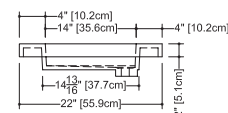

SIDE VIEW

NOTE: Approximate measurement. The manufacturer accepts 1/4" (6.35 mm) variance. WETSTYLE cannot be responsible for any technical errors and reserves the right to make revisions without notice.