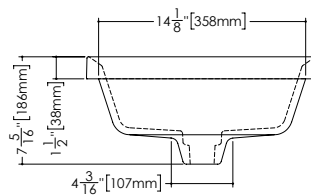

LAB COLLECTION – SQUARE SERIES

VLBQS 816 15-3/4" x 15-3/4" x 1-1/2"

(400 x 400 x 38 mm)

1 SELECT MODEL

This model is only available without overflow

2 SELECT FINISH

3 OPTION – IMPORTANT

This sink has a recessed drain hole. For a well-fitted look, we strongly recommend using the following drain model. DS02RF

p.316

WEIGHT: 13 lb (US) 6 kg (CA)
APPROXIMATE DELIVERY: 4 weeks
FREIGHT: Consult Freight Annex

1A MODEL WITHOUT OVERFLOW (Ex.: VLBR820-1-GA)

MADE OF WETMAR BIO™

CODE	FAUCET HOLE	OVERFLOW	MATTE (MA)	TRUE HIGH GLOSS™ (GA)	NEW MATTE BLACK (MBL) MATTE GREY (MGR)
VLBQS816	No hole	None	$790	$900	$1080

2 SELECT FINISH Append selection to code (Ex.: VLBR820-1-GA)

ADD TO CODE	DESCRIPTION
-GA, -MA, -MGR, -MBL	White True High Gloss™, White Matte, Matte Grey, Matte Black

DROP-IN LAVATORY

FRONT VIEW

NOTE: Approximate measurement. The manufacturer accepts 1/4" (6.35 mm) variance. WETSTYLE cannot be responsible for any technical errors and reserves the right to make revisions without notice.