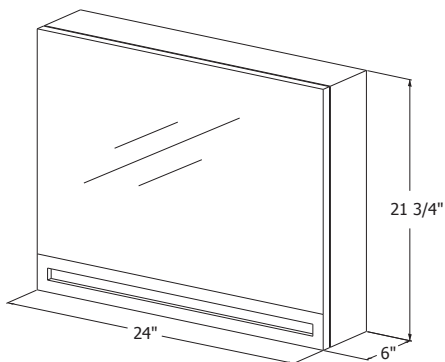

(610 and 762 mm length)

1 NOTES

WOOD: All natural wood finishes, AWI Rated 5 Finish, FSC Certified, CARB Compliant, Formaldehyde, free may differ slightly from sample or pictures as natural wood grains vary somewhat from piece to piece adding natural beauty and character making each made-to-order piece unique.

2 MODEL SELECTION

LENGTH		FINISHES					
INCHES	CM	WOOD	WENGE (2)	WHITE (5)	BLACK (31)		PRICE
24	61	OAK	ELR24MU-2	ELR24MU-5	ELR24MU-31		$2185
30	76	OAK	ELR30MU-2	ELR30MU-5	ELR30MU-31		$2220
INCHES	CM	WOOD	ST. HAR. GREY (36)	COFFEE BEAN (37)	SMOKED (38)		PRICE
24	61	OAK	ELR24MU-36	ELR24MU-37	ELR24MU-38		$2185
30	76	OAK	ELR30MU-36	ELR30MU-37	ELR30MU-38		$2220
INCHES	CM	WOOD	MOCHA (71)	CHARCOAL (72)			PRICE
24	61	OAK PLANK EFFECT	ELR24MU-71	ELR24MU-72			$2185
30	76	OAK PLANK EFFECT	ELR30MU-71	ELR30MU-72			$2220
INCHES	CM	WOOD	NATURAL (1)				PRICE
24	61	OAK	ELR24MU-1				$2415
30	76	OAK	ELR30MU-1				$2460
INCHES	CM	WOOD	NATURAL (11)	NATURAL NO CALICO (12)	CHOCOLATE (16)		PRICE
24	61	WALNUT	ELR24MU-11	ELR24MU-12	ELR24MU-16		$2415
30	76	WALNUT	ELR30MU-11	ELR30MU-12	ELR30MU-16		$2460
INCHES	CM	LACQUER	WHITE (21)	ST. HAR. GREY (28)	BLACK (29)	NEW PACIFIC BLUE (27)	PRICE
24	61	MAT	ELR24MU-21	ELR24MU-28	ELR24MU-29	ELR24MU-27	$2290
30	76	MAT	ELR30MU-21	ELR30MU-28	ELR30MU-29	ELR30MU-27	$2320
INCHES	CM	WOOD	EUCALYPTUS* (81)	MOZAMBIQUE* (82)			PRICE
24	61	PREMIUM	ELR24MU-81	ELR24MU-82			$2835
30	76	PREMIUM	ELR30MU-81	ELR30MU-82			$2905

ELR24MU