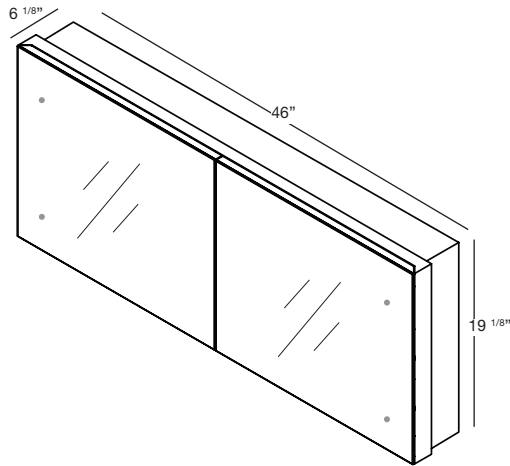

M COLLECTION

MIRRORED CABINET 19 1/8" Recessed – 28", 34", 40", 46", 58" and 70" (711, 864, 1016, 1168, 1473 and 1778 mm length)

Exterior depth: 2 1/4" – Recessed depth: 3 3/4" – Interior depth: 4 1/2"

M46ME-REC

NOTE: Approximate measurement. The manufacturer accepts 1/4" (6.35 mm) variance. WETSTYLE cannot be responsible for any technical errors and reserves the right to make revisions without notice.

M COLLECTION