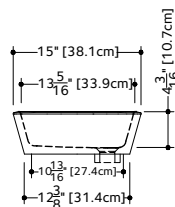

NOTE: Approximate measurement. The manufacturer accepts 1/4" (6.35 mm) variance. WETSTYLE cannot be responsible for any technical errors and reserves the right to make revisions without notice.