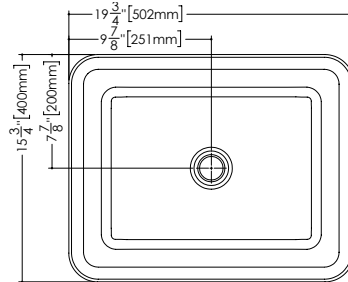

LAB COLLECTION – ROUND SERIES

VLBRS 820 19-3/4" x 15-3/4" x 1-1/2"

(502 x 400 x 38 mm)

1 SELECT MODEL

This model is only available without overflow

2 SELECT FINISH

3 OPTION – IMPORTANT

This sink has a recessed drain hole. For a well-fitted look, we strongly recommend using the following drain model. DS02RF

p.316

WEIGHT: 15 lb (US) 7 kg (CA)
APPROXIMATE DELIVERY: 4 weeks
FREIGHT: Consult Freight Annex

1A MODEL WITHOUT OVERFLOW (Ex.: VLBRS820-1-GA)

MADE OF WETMAR BIO™

CODE	FAUCET HOLE	OVERFLOW	MATTE (MA)	TRUE HIGH GLOSS™ (GA)	NEW MATTE BLACK (MBL) MATTE GREY (MGR)
VLBRS820	No hole	None	$1005	$1140	$1370

2 SELECT FINISH Append selection to code (Ex.: VLBRS820-1-GA)

ADD TO CODE	DESCRIPTION
-GA, -MA, -MGR, -MBL	White True High Gloss™, White Matte, Matte Grey, Matte Black

DROP-IN LAVATORY

PLAN VIEW