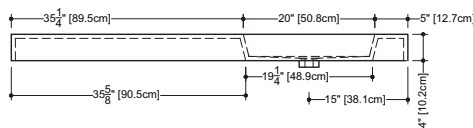

VC 60R

FRONT VIEW