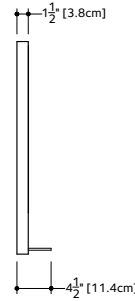

C COLLECTION – MIRRORS

VERTICAL MIRROR 28" height x 19" wide

(711 x 483 mm)

1 MODEL SELECTION

MATERIAL	FINISH	CODE	PRICE
Pure stainless steel	Brushed finish	C2819B	$1005
Pure stainless steel	Mirror finish	C2819M	$1345
Pure stainless steel	Matte Black	C2819MBL	$1545

Note: This is a pure stainless steel product (not chrome plated), grade 304

WEIGHT:	23 lb (US)	10 kg (CA)
APPROXIMATE DELIVERY:	< 1 week	
FREIGHT:	Consult Freight Annex	

SIDE VIEW