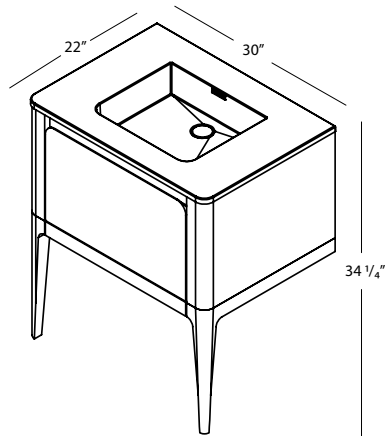

BAUHAUS COLLECTION

NEW

BAUHAUS 30" Wall-mount with legs

1 NOTES

THIS UNIT MUST BE SECURED TO THE WALL

WOOD: All natural wood finishes, AWI Rated 5 Finish, FSC Certified, CARB Compliant, Formaldehyde free, may differ slightly from sample or pictures as natural wood grains vary somewhat from piece to piece adding natural beauty and character making each made-to-order piece unique

IMPORTANT: Please indicate on your purchase order your choice of lavatory. Must be purchased with a WETSTYLE Bauhaus integrated countertop (sold separately). Vessel sinks cannot be used with Bauhaus vanities, unless a countertop is used.

DRAWER CONFIGURATION

Horseshoe

APPROXIMATE DELIVERY:

4-6 weeks

FREIGHT:

Consult Freight Annex

2 AVAILABLE CONFIGURATIONS (ex: EBHS30WML-L28W1)

CONFIGURATION	DRAWER FAÇADE AND SIDES	TRIM AND LEGS	NEXT STEP
LW	Lacquer (L)	Wood (W)	Go to 3.1
WW	Wood (W)	Wood (W)	Go to 3.2
LL	Lacquer (L)	Lacquer (L)	Go to 3.3
WL	Wood (W)	Lacquer (L)	Go to 3.4

HOW TO BUILD A CODE

Bauhaus 30" Wall-Mount with Legs with St. Har. Grey Drawer/Sides and Oak Natural Trim & Legs	DRAWER FAÇADE AND SIDES		TRIM AND LEGS		Use opposite page to ensure your finish combination is possible
	W or L	Color code	W or L	Color code	
Example: EBHS30WML	-L	-28	-W	-1	

4 INTEGRATED COUNTERTOP SELECTION SOLD SEPARATELY

REFER TO LAVATORY SECTION FOR COUNTERTOP PRICING

Lavatory and vanity must be ordered at the same time as the lavatory requires special preparation at the factory

NOTE: Approximate measurement. The manufacturer accepts 1/4" (6.35 mm) variance. WETSTYLE cannot be responsible for any technical errors and reserves the right to make revisions without notice.