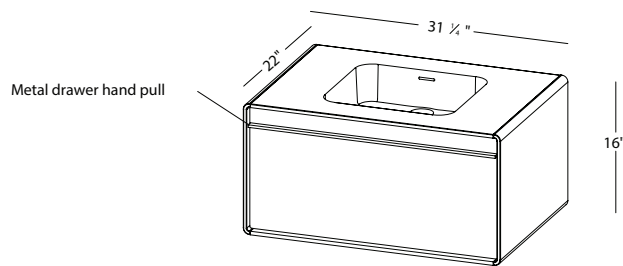

DÉCO COLLECTION

VANITY 30" Wall-mount – 1 drawer

(762 mm length)

1 NOTES

WOOD: All natural wood finishes, AWI Rated 5 Finish, FSC Certified, CARB Compliant, Formaldehyde free, may differ slightly from sample or pictures as natural wood grains vary somewhat from piece to piece adding natural beauty and character making each made-to-order piece unique

IMPORTANT: Please indicate on your purchase order your choice of lavatory. Must be purchased with a WETSTYLE Deco integrated countertop (sold separately). Vessel sinks cannot be used with Deco vanities.

DCO30WM

FEATURES

- Hand pull and legs made of solid stainless steel
- Finished interior drawers
- Slow closing ball bearing glides

DRAWER CONFIGURATION

Horseshoe

APPROXIMATE DELIVERY: 4 - 6 weeks
*7 weeks for premium finishes

FREIGHT: Consult Freight Annex

2 AVAILABLE CONFIGURATIONS (ex: DCO30WM-W11L21-MBL)

CONFIGURATION	DRAWER FACADE (L)	EXTERIOR (L)	NEXT STEP
WL	Wood (W)	Lacquer (L)	Go to 3.1
WW	Wood (W)	Wood (W)	Go to 3.2
LL	Lacquer (L)	Lacquer (L)	Go to 3.3

HOW TO BUILD A CODE

	DRAWER FACADE (L)		EXTERIOR (L)		METAL FINISH	Use opposite page to ensure your finish combination is possible
	W or L	Color code	W or L	Color code	Metal code	
Déco 30" Wall-mount	W or L	Color code	W or L	Color code	Metal code	
Example: DCO30WM	-W	-1	-L	-21	-MBL	

NOTE: Approximate measurement. The manufacturer accepts 1/4" (6.35 mm) variance. WETSTYLE cannot be responsible for any technical errors and reserves the right to make revisions without notice.