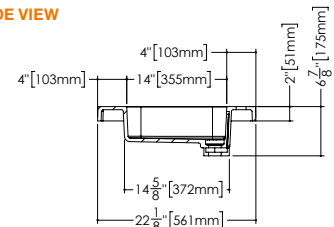

DÉCO COLLECTION

NEW

VDCOS 48C 48-1/8" x 22" x 2"

(1219 x 559 x 51 mm)

NEW

VDCOXS 48C 48" x 22" x 7/16"

(1219 x 559 x 11 mm)

DÉCO LAVATORY

1 SELECT MODEL AND FAUCET HOLES CONFIGURATION

- 1A - Without overflow
- OR
- 1B - With overflow
- + 1Bi - Overflow trim finish

2 SELECT FINISH

3 OPTION - IMPORTANT

Important: This sink has a recessed drain hole. For a perfect look, we strongly recommend using the following drain models: DS02RF or DS02RF-O p.316

WEIGHT:
VDCOS-48C 28 lb (US) 13 kg (CA)
VDCOXS-48C 24 lb (US) 11 kg (CA)
APPROXIMATE DELIVERY: 4 weeks
FREIGHT: Consult Freight Annex

1A MODEL WITHOUT OVERFLOW (Ex.: VDCOS-48C-1-GA)

MADE OF WETMAR BIO™

4" HEIGHT 2" SEMI-RECESSED

CODE	CODE	FAUCET HOLE	OVERFLOW	MATTE (MA)	TRUE HIGH GLOSS™ (GA)	NEW MATTE BLACK (MBL) MATTE GREY (MGR)
VDCOS-48C	VDCOXS-48C	No hole	None	$1265	$1435	$1720
VDCOS-48C-1	VDCOXS-48C-1	1 hole for mono faucet	None	$1305	$1475	$1780
VDCOS-48C-8	VDCOXS-48C-8	3 holes for 8" c/c faucet	None	$1325	$1495	$1800

1B MODEL WITH OVERFLOW (Ex.: VDCOS-48C-O-1-PC-GA)

4" HEIGHT 2" SEMI-RECESSED

CODE	CODE	FAUCET HOLE	OVERFLOW	MATTE (MA)	TRUE HIGH GLOSS™ (GA)	NEW MATTE BLACK (MBL) MATTE GREY (MGR)
VDCOS-48C-O	VDCOXS-48C-O	No hole	Overflow	$1370	$1555	$1860
VDCOS-48C-O-1	VDCOXS-48C-O-1	1 hole for mono faucet	Overflow	$1410	$1595	$1900
VDCOS-48C-O-8	VDCOXS-48C-O-8	3 holes for 8" c/c faucet	Overflow	$1430	$1615	$1940

+ 1Bi SELECT OVERFLOW TRIM FINISH Append selection to code (Ex.: VDCOS-48C-O-1-PC-GA)

ADD TO CODE	DESCRIPTION	PRICE
-NT, -PC, -BN	No Trim, Polished Chrome, Brushed Nickel	No charge
-MB, -SB	Matte Black, Satin Brass	+$50

2 SELECT FINISH Append selection to code (Ex.: VDCOS-48C-O-1-PC-GA)

ADD TO CODE	DESCRIPTION
-GA, -MA, -MGR, -MBL	White True High Gloss™, White Matte, Matte Grey, Matte Black

VDCOS 48C

PLAN VIEW

FRONT VIEW