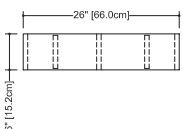

21 5/8": For bathtub models BC 01, BC 02, BC 03, BC 04, BC 10

PLAN VIEW