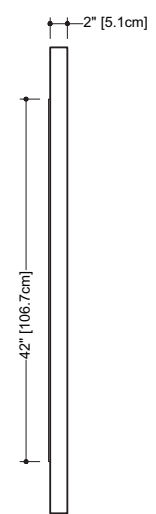

SIDE VIEW

APPROXIMATE DELIVERY: 4 weeks - *6 weeks for premium finishes

FREIGHT: Consult Freight Annex

NOTE: Approximate measurement. The manufacturer accepts 1/4" (6.35 mm) variance. WETSTYLE cannot be responsible for any technical errors and reserves the right to make revisions without notice.