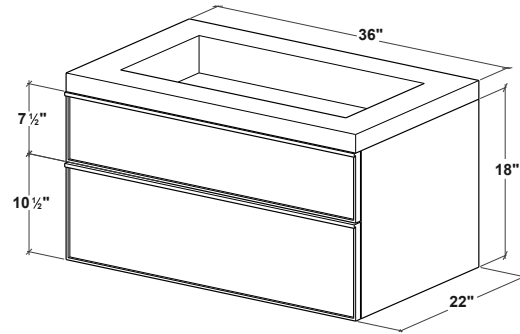

WOOD: All natural wood finishes, AWI Rated 5 Finish, FSC Certified, CARB Compliant, Formaldehyde free may differ slightly from sample or pictures as natural wood grains vary somewhat from piece to piece adding natural beauty and character making each made-to-order piece unique.

IMPORTANT: Please indicate on your purchase order your choice of lavatory. Must be purchased with a WETSTYLE integrated countertop (sold separately). Vessel sinks cannot be used with FRAME Linea vanities without a countertop. Lavatory will extend beyond the vanity by approximately 1/8" on both sides to better prevent potential water accumulation between the lavatory and the vanity.

2 MODEL SELECTION 36" CENTER SINK

FINISHES		CODE	PRICE
WOOD			
Oak	Natural (1)	FRL36WM-1	$3615
Oak	Wenge (2)	FRL36WM-2	$3455
Oak	White (5)	FRL36WM-5	$3455
Oak	Black (31)	FRL36WM-31	$3455
Oak	St. Har. Grey (36)	FRL36WM-36	$3455
Oak	Coffee Bean (37)	FRL36WM-37	$3455
Oak	Smoked (38)	FRL36WM-38	$3455
WOOD			
Walnut	Natural No Calico (12)	FRL36WM-12	$3615
Walnut	Chocolate (16)	FRL36WM-16	$3615
LACQUER			
Mat	White (21)	FRL36WM-21	$3215
Mat	St. Har. Grey (28)	FRL36WM-28	$3215
Mat	Black (29)	FRL36WM-29	$3215

* Walnut natural (11) and premium finishes not available

FRL36WM

FEATURES

- All wood construction
- Hand pull crafted in solid wood
- Finished drawer interiors
- Blum slow close glides
- Vertical grain pattern

DRAWERS CONFIGURATION

UPPER
Horseshoe

LOWER
Horseshoe

APPROXIMATE DELIVERY: 4-6 weeks

FREIGHT: Consult Freight Annex

3 OPTIONAL GLASS INSERTS FOR DRAWER FACADES

Ex.: FRL36WM-1-51

FINISH	ADD TO CODE	PRICE
White	-51	+$275
White Matte	-61	+$275

4 INTEGRATED COUNTERTOP SELECTION (sold separately)

REFER TO LAVATORY SECTION FOR COUNTERTOP PRICING

Lavatory and vanity must be ordered at the same time as the lavatory requires special preparation at the factory

5 ACCESSORY & SUGGESTED COMPLEMENTS

FRAME Linea Mirrored Cabinet	p. 214
M Towel Holder	p. 280
FRAME Linea Linen Cabinet	p. 207

NOTE: Approximate measurement. The manufacturer accepts 1/4" (6.35 mm) variance. WETSTYLE cannot be responsible for any technical errors and reserves the right to make revisions without notice.