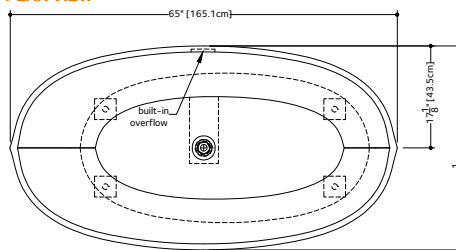

PLAN VIEW

FRONT VIEW

SIDE VIEW

NOTE: Approximate measurement. The manufacturer accepts 1/4" (6.35 mm) variance. WETSTYLE cannot be responsible for any technical errors and reserves the right to make revisions without notice.