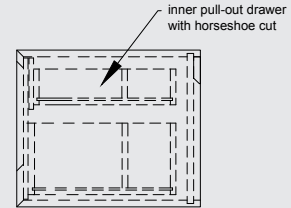

DRAWER CONFIGURATION

Internal side view with horseshoe cut

3 INTEGRATED COUNTERTOP SELECTION (sold separately)

REFER TO LAVATORY SECTION FOR COUNTERTOP PRICING
· 2" / 4" height models

IMPORTANT: Do not forget to specify the optional pre-cut, see #4

ALSO COMPATIBLE WITH THE FOLLOWING WETSTYLE VESSEL SINK MODELS:
VTP821A, VCR821A, VBE821A, VC815A, VC821A, VOV815A, VOV821A

3 INTEGRATED COUNTERTOP SELECTION (sold separately)

REFER TO LAVATORY SECTION FOR COUNTERTOP PRICING
· 2" / 4" height models

IMPORTANT: Do not forget to specify the optional pre-cut, see #4

ALSO COMPATIBLE WITH THE FOLLOWING WETSTYLE VESSEL SINK MODELS:
VTP821A, VCR821A, VBE821A, VC815A, VC821A, VC836A, VOV815A, VOV821A, VC836A

NOTE: Approximate measurement. The manufacturer accepts 1/4" (6.35 mm) variance. WETSTYLE cannot be responsible for any technical errors and reserves the right to make revisions without notice.