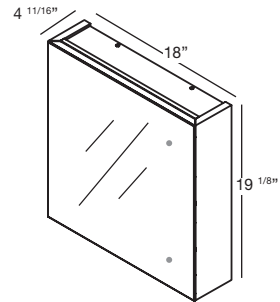

M COLLECTION

MIRRORED CABINET 19 1/8" Surface Mount – 16", 18" and 22"

(406, 457 and 559 mm length)

M16MEL

M16MER

M18MEL

M18MER

M22MEL