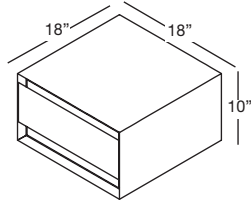

M COLLECTION METRO SERIES

VANITY 10" height Wall-mount – 1 drawer 18" and 20" length

(457 and 508 mm length)

MM1810WM

MM2010WM

DRAWER CONFIGURATION

Horseshoe

DRAWER CONFIGURATION