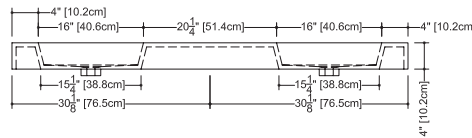

VC 60

FRONT VIEW