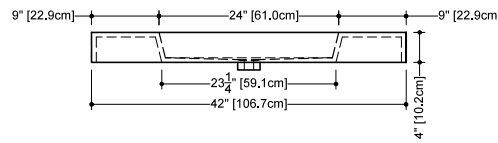

VCM 42

FRONT VIEW