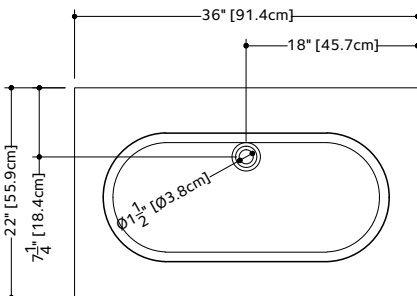

VOVS 36 36" x 22" x 2"

(914 x 559 x 51 mm)

OVE LAVATORY

1 SELECT MODEL AND FAUCET HOLES CONFIGURATION

- 1A - Without overflow
- or 1B - With overflow
- + 1Bi - Overflow trim finish

2 SELECT FINISH

3 OPTION

Pop-up drain p.316

4 FLOATING SINK BRACKET SYSTEM

Important: Bracket and/or decorative trim must be ordered at the same time as the lavatory. p.83

WEIGHT: 34 lb (US) 15 kg (CA)
APPROXIMATE DELIVERY: 4 weeks
FREIGHT: Consult Freight Annex

1A MODEL WITHOUT OVERFLOW (Ex.: VOV-36-1-GA)

MADE OF WETMAR BIO™

4" HEIGHT 2" SEMI-RECESSED

CODE	CODE	FAUCET HOLE	OVERFLOW	MATTE (MA)	TRUE HIGH GLOSS™ (GA)
VOV-36	VOVS-36	No hole	None	$1210	$1375
VOV-36-1	VOVS-36-1	1 hole for mono faucet	None	$1250	$1415
VOV-36-8	VOVS-36-8	3 holes for 8" c/c faucet	None	$1270	$1435

1B MODEL WITH OVERFLOW (Ex.: VOV-36-O-1-PC-GA)

4" HEIGHT 2" SEMI-RECESSED

CODE	CODE	FAUCET HOLE	OVERFLOW	MATTE (MA)	TRUE HIGH GLOSS™ (GA)
VOV-36-O	VOVS-36-O	No hole	Overflow	$1315	$1495
VOV-36-O-1	VOVS-36-O-1	1 hole for mono faucet	Overflow	$1355	$1535
VOV-36-O-8	VOVS-36-O-8	3 holes for 8" c/c faucet	Overflow	$1375	$1555

+ 1Bi SELECT OVERFLOW TRIM FINISH Append selection to code (Ex.: VOV-36-O-1-PC-GA)

ADD TO CODE	DESCRIPTION	PRICE
-NT, -PC, -BN	No Trim, Polished Chrome, Brushed Nickel	No charge
-MB, -SB	Matte Black, Satin Brass	+$50

2 SELECT FINISH Append selection to code (Ex.: VOV-36-O-1-PC-GA)

ADD TO CODE	DESCRIPTION
-GA, -MA	White True High Gloss™, White Matte

PLAN VIEW

VOV 36