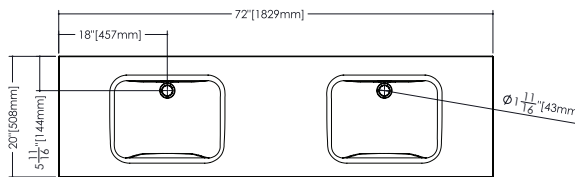

ELEMENT COLLECTION

VELXS 72 72" x 20" x 5/8"

(1829 x 508 x 16 mm)

ELEMENT LAVATORY

1 SELECT MODEL AND FAUCET HOLES CONFIGURATION

- 1A - Without overflow
- or
- 1B - With overflow
- + 1Bi - Overflow trim finish

2 SELECT FINISH

3 OPTION

Pop-up drain p.316

WEIGHT: 44 lb (US) 20 kg (CA)
APPROXIMATE DELIVERY: 4 weeks
FREIGHT: Consult Freight Annex

1A MODEL WITHOUT OVERFLOW (Ex.: VELXS-72-1-GA)

MADE OF WETMAR BIO™

CODE	FAUCET HOLE	OVERFLOW	MATTE (MA)	TRUE HIGH GLOSS™ (GA)
VELXS-72	No hole	None	$1630	$2040
VELXS-72-1	1 hole for mono faucet	None	$160	$2100
VELXS-72-8	3 holes for 8" c/c faucet	None	$1710	$2120

1B MODEL WITH OVERFLOW (Ex.: VELXS-72-O-1-PC-GA)

MADE OF WETMAR BIO™

CODE	FAUCET HOLE	OVERFLOW	MATTE (MA)	TRUE HIGH GLOSS™ (GA)
VELXS-72-O	No hole	Overflow	$1760	$2220
VELXS-72-O-1	1 hole for mono faucet	Overflow	$1820	$2280
VELXS-72-O-8	3 holes for 8" c/c faucet	Overflow	$1840	$2300

+ 1Bi SELECT OVERFLOW TRIM FINISH Append selection to code (Ex.: VELXS-72-O-1-PC-GA)

ADD TO CODE	DESCRIPTION	PRICE
-NT, -PC, -BN	No Trim, Polished Chrome, Brushed Nickel	No charge
-MB, -SB	Matte Black, Satin Brass	+$100

2 SELECT FINISH Append selection to code (Ex.: VELXS-72-O-1-PC-GA)

ADD TO CODE	DESCRIPTION
-GA, -MA	White True High Gloss™, White Matte

PLAN VIEW