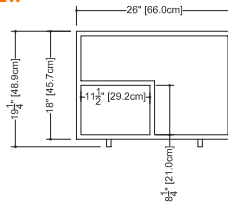

FRONT VIEW

SIDE VIEW

19 7/8": For bathtub models BC 0801, BC 0803

PLAN VIEW