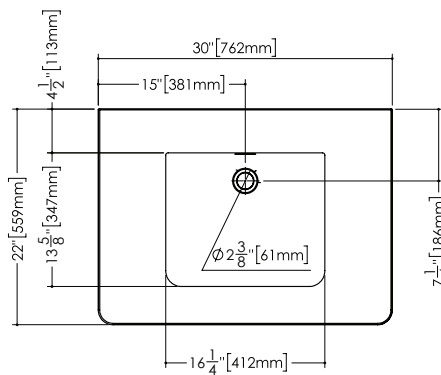

BAUHAUS COLLECTION

NEW

VBHXS 30 30" x 22" x 3/4"

(762 x 559 x 19 mm)

1 SELECT MODEL AND FAUCET HOLES CONFIGURATION

- 1A - Without overflow
- or 1B - With overflow
- + 1Bi - Overflow trim finish

2 SELECT FINISH

3 OPTION

Pop-up drain

p.316

WEIGHT: 18 lb (US) 8 kg (CA)
APPROXIMATE DELIVERY: 4 weeks
FREIGHT: Consult Freight Annex

1A MODEL WITHOUT OVERFLOW (Ex.: VBHXS-30-1-GA)

MADE OF WETMAR BIO™

CODE	FAUCET HOLE	OVERFLOW	MATTE (MA)	TRUE HIGH GLOSS™ (GA)	NEW MATTE BLACK (MBL) MATTE GREY (MGR)
VBHXS-30	No hole	None	$975	$1110	$1330
VBHXS-30-1	1 hole for mono faucet	None	$1015	$1150	$1370
VBHXS-30-8	3 holes for 8" c/c faucet	None	$1035	$1170	$1390

1B MODEL WITH OVERFLOW (Ex.: VBHXS-30-O-1-PC-GA)

MADE OF WETMAR BIO™

CODE	FAUCET HOLE	OVERFLOW	MATTE (MA)	TRUE HIGH GLOSS™ (GA)	NEW MATTE BLACK (MBL) MATTE GREY (MGR)
VBHXS-30-O	No hole	Overflow	$1080	$1230	$1475
VBHXS-30-O-1	1 hole for mono faucet	Overflow	$1120	$1270	$1515
VBHXS-30-O-8	3 holes for 8" c/c faucet	Overflow	$1140	$1290	$1535

+ 1Bi SELECT OVERFLOW TRIM FINISH Append selection to code (Ex.: VBHXS-30-O-1-PC-GA)

ADD TO CODE	DESCRIPTION	PRICE
-NT, -PC, -BN	No Trim, Polished Chrome, Brushed Nickel	No charge
-MB, -SB	Matte Black, Satin Brass	+$50

2 SELECT FINISH Append selection to code (Ex.: VBHXS-30-O-1-PC-GA)

ADD TO CODE	DESCRIPTION
-GA, -MA, -MGR, -MBL	White True High Gloss™, White Matte, Matte Grey, Matte Black

PLAN VIEW