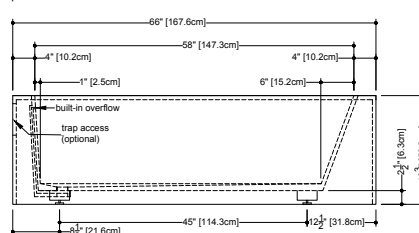

PLAN VIEW

FRONT VIEW

SIDE VIEW

CUBE COLLECTION

BC 14 60" x 30" x 18" Right or left drain – Tub/Shower

(1524 x 762 x 457 mm)

- 1 SELECT MODEL
- 2 SELECT DRAIN AND OVERFLOW FINISH
- 3 SELECT PLUMBING CONNECTION
- 4 SELECT FINISH
- 5 ACCESSORIES