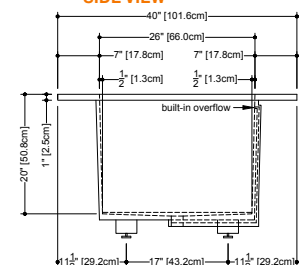

PLAN VIEW

FRONT VIEW

SIDE VIEW

CUBE COLLECTION

BC 0801 60" x 30" x 22-1/2"

(1524 x 762 x 572 mm)

CUBE BATHTUB

- 1 SELECT MODEL
- 2 SELECT DRAIN AND OVERFLOW FINISH
- 3 SELECT PLUMBING CONNECTION
- 4 SELECT FINISH
- 5 ACCESSORIES