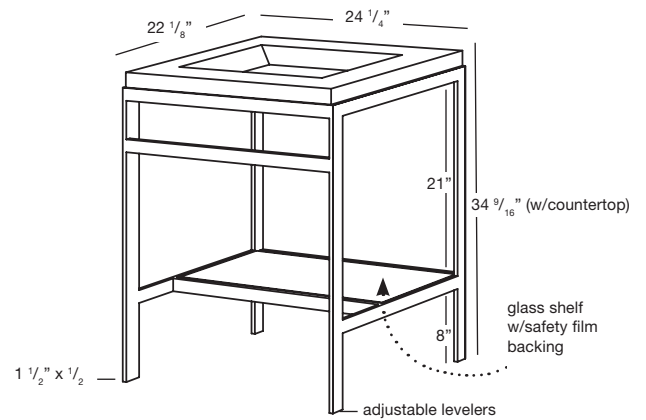

C COLLECTION – 24" COMBINATION

CONSOLE 24-1/4" length (62 cm) 24-1/4" length x 22-1/8" depth x 34-9/16" height (616 x 562 x 878 mm)

1 MODEL SELECTION

MATERIAL	FINISH	CODE	PRICE
Pure stainless steel	Brushed finish	C24B	$2240
Pure stainless steel	Mirror finish	C24M	$2960
Pure stainless steel	Matte Black	C24MBL	$3160

Important: Please indicate in your order which lavatory is to be assembled with the console
Note: This is a pure stainless steel product (not chrome plated), grade 304

2 INTEGRATED COUNTERTOP SELECTION (Sold separately)

Refer to lavatory section for countertop pricing

Lavatory and console table must be ordered at the same time as the lavatory requires special preparation at the factory when installed on console

3 OPTION

Decorative round style bottle trap (see p. 316)
19" vertical mirror C2819 (see p. 296)

WEIGHT:	27 lb (US)	12 kg (CA)
APPROXIMATE DELIVERY:	< 1 week	
FREIGHT:	Consult Freight Annex	

NOTE: Approximate measurement. The manufacturer accepts 1/4" (6.35 mm) variance. WETSTYLE cannot be responsible for any technical errors and reserves the right to make revisions without notice.