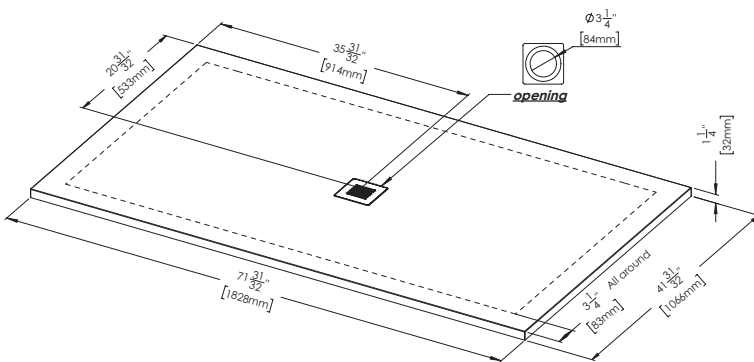

DFL6632E WEIGHT 143 lb (US) 65 kg (CA)

DFL6036O WEIGHT 145 lb (US) 66 kg (CA)

DFL7242C WEIGHT 202 lb (US) 92 kg (CA)

NOTE: Approximate measurement. The manufacturer accepts 1/4" (6.35 mm) variance. WETSTYLE cannot be responsible for any technical errors and reserves the right to make revisions without notice.