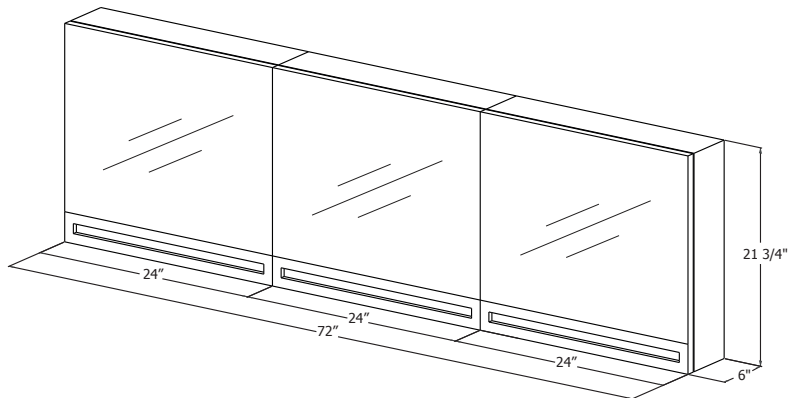

NOTE: Approximate measurement. The manufacturer accepts 1/4" (6.35 mm) variance. WETSTYLE cannot be responsible for any technical errors and reserves the right to make revisions without notice.

ELEMENT RAFFINÉ