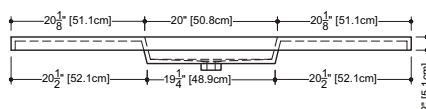

VCS 60C

FRONT VIEW