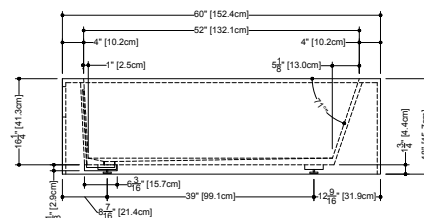

CUBE COLLECTION

BC 14 60" x 30" x 18" Right or left drain – Tub/Shower

(1524 x 762 x 457 mm)

1. 1 SELECT MODEL
2. 2 SELECT DRAIN AND OVERFLOW FINISH
3. 3 SELECT PLUMBING CONNECTION
4. 4 SELECT FINISH
5. 5 ACCESSORIES

Oak bridge **WENGE** shade Included
Other shades must be specified p.308
Head Pillow HP01-5 p.313

OPTIONAL TRAP ACCESS

Must be specified at time of order.
Recommended for deck-mounted faucet installation and maintenance - installed directly above the trap access. Add TRAP ACCESS to product description +$250

CAPACITY: 62 gal (US) 235 l (CA)
WEIGHT: 210 lb (US) 95 kg (CA)
APPROXIMATE DELIVERY: 4 - 6 weeks
FREIGHT: Consult Freight Annex

WETSTYLE Plug & Bathe™ overflow and drain connection system includes:

Soft-touch pop-up drain, for built-in overflow. Fits both 1 - 1/2" ABS drain waste and 1 - 1/2" tubular brass

1 - 1/2" ABS direct vertical drain waste fitting (copper/brass options also available)

1 - 1/2" ABS 90° Elbow drain waste fitting (copper/brass options also available)

IMPORTANT

All WETSTYLE tubs are equipped with our **Plug & Bathe™** overflow/drain system permitting installation completely from above without the need to open the floor from beneath; there is no need for an island drain or similar supplemental connection equipment.

BATHTUB INSTALLATION SUPPLIES

A 1/4" tile flange will be supplied to comply with the requested position. Installed at the factory to prevent water leakage, this must be placed directly on the partition framing prior to the installation of drywall.

FAUCET INSTALLATION

Deck-mounted on side walls, wall-mounted and floor-mounted faucet installation possible.