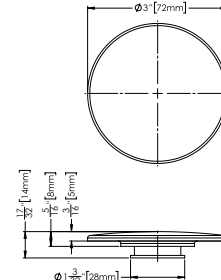

PLAN VIEW

B-DCAP
(for bathtubs)

APPROXIMATE DELIVERY: 3 weeks
FREIGHT: Consult Freight Annex

NOTE: Approximate measurement. The manufacturer accepts 1/4" (6.35 mm) variance. WETSTYLE cannot be responsible for any technical errors and reserves the right to make revisions without notice.