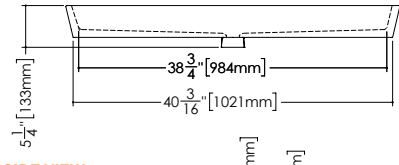

CUBE COLLECTION

SERIES VC 8-U 15", 21-3/4", 36", 42", 48" and 54" undermount

(381, 552, 914, 1067, 1219 and 1372 mm)

VC 821U (weight 18 lb/8 kg)

PLAN VIEW

FRONT VIEW

SIDE VIEW

VC 836U (weight 27 lb/12 kg)

PLAN VIEW

FRONT VIEW

SIDE VIEW

VC 842U (weight 33 lb/15 kg)

PLAN VIEW

FRONT VIEW

SIDE VIEW

VC 848U (weight 37 lb/17 kg)

PLAN VIEW

FRONT VIEW

SIDE VIEW

VC 854U (weight 42 lb/19 kg)

PLAN VIEW

FRONT VIEW

SIDE VIEW

NOTE: Approximate measurement. The manufacturer accepts 1/4" (6.35 mm) variance. WETSTYLE cannot be responsible for any technical errors and reserves the right to make revisions without notice.