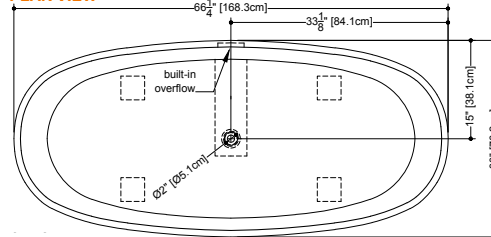

FAUCET INSTALLATION

Wall-mounted, floor-mounted or column for wall or deck mounted faucet (direct deck-mounted is not possible).

NOTE: Approximate measurement. The manufacturer accepts 1/4" (6.35 mm) variance. WETSTYLE cannot be responsible for any technical errors and reserves the right to make revisions without notice.

1 SELECT MODEL (Ex.: BOV01-66-PC-GA)

MADE OF WETMAR BIO™

CODE	POSITION	MATTE (MA)	TRUE HIGH GLOSS™ (GA)
BOV 01-66	Freestanding	$7200	$7860

2 SELECT DRAIN AND OVERFLOW TRIM FINISH Append selection to code (Ex.: BOV01-66-PC-GA)

	WHITE	POLISHED CHROME	BRUSHED NICKEL	PRICE	MATTE BLACK	SATIN BRASS	PRICE
Drain cover and o/f metal trim		-PC	-BN	No charge	-MB	-SB	+$300
Drain cover only (o/f without trim)	-WHNT	-PCNT	-BNNT	No charge	-MBNT	-SBNT	+$200

3 SELECT PLUMBING CONNECTION Append selection to code (Ex.: BOV01-66-PC-COP-GA)

This tub is equipped with **WETSTYLE Plug & Bathe™** overflow and drain connection system.

		PRICE
Included	Standard ABS connection	No charge
-COP	Copper connection (local code dependant)	+$230

4 SELECT FINISH Append selection to code (Ex.: BOV01-PC-GA)

ADD TO CODE	DESCRIPTION
-GA, -MA	White True High Gloss™, White Matte

NEW - CUSTOM COLORS AVAILABLE +$2400 to price of Gloss (GA) finish
RAL/Pantone code or color sample to be specified

PLAN VIEW