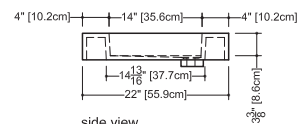

SIDE VIEW

NOTE: Approximate measurement. The manufacturer accepts 1/4" (6.35 mm) variance. WETSTYLE cannot be responsible for any technical errors and reserves the right to make revisions without notice.