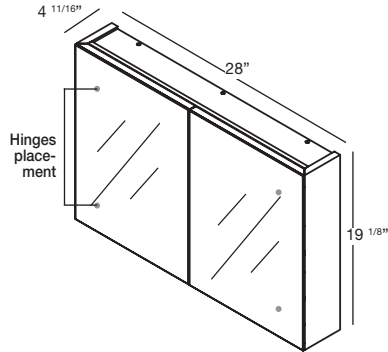

M COLLECTION

MIRRORED CABINET 19¹/₈" Surface Mount – 28", 34", 40", 46", 58" and 70" (711, 864, 1016, 1168, 1473 and 1778 mm length)

M28ME