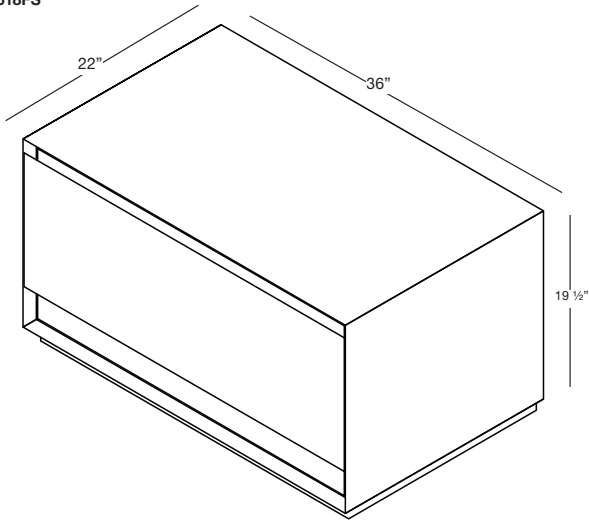

M COLLECTION

VANITY 19.5" height Freestanding – 1 drawer 24", 30", 36" and 42"

(610, 762, 914 and 1069 mm length)

M2418FS

M3018FS

M3618FS

M4218FS

DRAWER CONFIGURATION