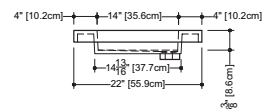

SIDE VIEW

NOTE: Approximate measurement. The manufacturer accepts 1/4" (6.35 mm) variance. WETSTYLE cannot be responsible for any technical errors and reserves the right to make revisions without notice.