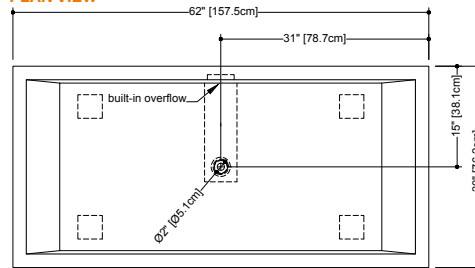

PLAN VIEW

FRONT VIEW

SIDE VIEW

CUBE COLLECTION

BC 05 72" x 40" x 24" Drop-in bathtub - no apron

(1829 x 1016 x 610 mm)

CUBE BATHTUB

- 1 SELECT MODEL
- 2 SELECT DRAIN AND OVERFLOW FINISH
- 3 SELECT PLUMBING CONNECTION
- 4 SELECT FINISH
- 5 ACCESSORIES