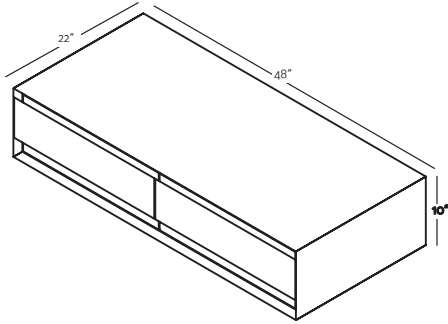

VANITY 10" height Wall-mount – 2 drawers 48" and 60"

(1219 and 1525 mm length)

M4810WM

M6010WM

DRAWER CONFIGURATION

LEFT
¾ deep

RIGHT
¾ deep

DRAWER CONFIGURATION