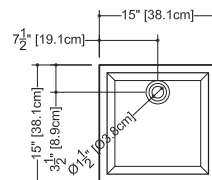

VC 815A (weight 13 lb/6 kg)

PLAN VIEW

FRONT VIEW