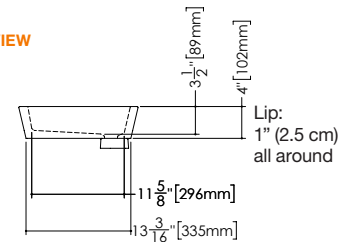

CUBE COLLECTION

SERIES VC 8-U 15", 21-3/4", 36", 42", 48" and 54" undermount

(381, 552, 914, 1067, 1219 and 1372 mm)

VC 821U (weight 18 lb/8 kg)

PLAN VIEW

FRONT VIEW

SIDE VIEW

VC 836U (weight 27 lb/12 kg)

PLAN VIEW

FRONT VIEW

SIDE VIEW

VC 842U (weight 33 lb/15 kg)

PLAN VIEW

FRONT VIEW

SIDE VIEW

VC 848U (weight 37 lb/17 kg)

PLAN VIEW

FRONT VIEW

SIDE VIEW

VC 854U (weight 42 lb/19 kg)

PLAN VIEW

FRONT VIEW

SIDE VIEW

NOTE: Approximate measurement. The manufacturer accepts 1/4" (6.35 mm) variance. WETSTYLE cannot be responsible for any technical errors and reserves the right to make revisions without notice.