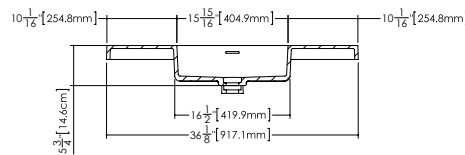

DÉCO COLLECTION

VDCOS 36 36-1/8" x 22" x 2"

(915 x 559 x 51 mm)

VDCOXS 36 36" x 22" x 7/16"

(915 x 559 x 11 mm)

DÉCO LAVATORY

1 SELECT MODEL AND FAUCET HOLES CONFIGURATION

- 1A - Without overflow
- OR
- 1B - With overflow
- + 1Bi - Overflow trim finish

2 SELECT FINISH

3 OPTION - IMPORTANT

Important: This sink has a recessed drain hole. For a perfect look, we strongly recommend using the following drain models: DS02RF or DS02RF-O p.316

WEIGHT:
VDCOS-36 21 lb (US) 10 kg (CA)
VDCOXS-36 18 lb (US) 8 kg (CA)
APPROXIMATE DELIVERY: 4 weeks
FREIGHT: Consult Freight Annex

1A MODEL WITHOUT OVERFLOW (Ex.: VDCOS-36-1-GA) MADE OF WETMAR BIO™

4" HEIGHT 2" SEMI-RECESSED

CODE	CODE	FAUCET HOLE	OVERFLOW	MATTE (MA)	TRUE HIGH GLOSS™ (GA)	NEW MATTE BLACK (MBL) MATTE GREY (MGR)
VDCOS-36	VDCOXS-36	No hole	None	$1085	$1235	$1480
VDCOS-36-1	VDCOXS-36-1	1 hole for mono faucet	None	$1125	$1275	$1520
VDCOS-36-8	VDCOXS-36-8	3 holes for 8" c/c faucet	None	$1145	$1295	$1540

1B MODEL WITH OVERFLOW (Ex.: VDCOS-36-O-1-PC-GA)

4" HEIGHT 2" SEMI-RECESSED

CODE	CODE	FAUCET HOLE	OVERFLOW	MATTE (MA)	TRUE HIGH GLOSS™ (GA)	NEW MATTE BLACK (MBL) MATTE GREY (MGR)
VDCOS-36-O	VDCOXS-36-O	No hole	Overflow	$1190	$1355	$1625
VDCOS-36-O-1	VDCOXS-36-O-1	1 hole for mono faucet	Overflow	$1230	$1395	$1665
VDCOS-36-O-8	VDCOXS-36-O-8	3 holes for 8" c/c faucet	Overflow	$1250	$1415	$1685

+ 1Bi SELECT OVERFLOW TRIM FINISH Append selection to code (Ex.: VDCOS-36-O-1-PC-GA)

ADD TO CODE	DESCRIPTION	PRICE
-NT, -PC, -BN	No Trim, Polished Chrome, Brushed Nickel	No charge
-MB, -SB	Matte Black, Satin Brass	+$50

2 SELECT FINISH Append selection to code (Ex.: VDCOS-36-O-1-PC-GA)

ADD TO CODE	DESCRIPTION
-GA, -MA, -MGR, -MBL	White True High Gloss™, White Matte, Matte Grey, Matte Black

VDCOS 36

PLAN VIEW

FRONT VIEW

SIDE VIEW

VDCOXS 36

PLAN VIEW