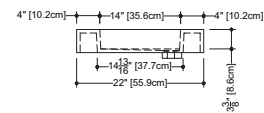

CUBE COLLECTION

VC 72T 72" x 22" x 4"

(1829 x 559 x 102 mm)

VCS 72T 72" x 22" x 2"

(1829 x 559 x 51 mm)

CUBE LAVATORY

1 SELECT MODEL AND FAUCET HOLES CONFIGURATION

- 1A - Without overflow
- or 1B - With overflow
- + 1Bi - Overflow trim finish

2 SELECT FINISH

3 ACCESSORY INCLUDED

Oak bridge wenge shade. Other shades must be specified p.308

4 OPTION

Pop-up drain p.316

WEIGHT: 75 lb (US) 34 kg (CA)
APPROXIMATE DELIVERY: 4 weeks
FREIGHT: Consult Freight Annex

1A MODEL WITHOUT OVERFLOW (Ex.: VC-72T-1-GA)

MADE OF WETMAR BIO™

4" HEIGHT 2" SEMI-RECESSED

CODE	CODE	FAUCET HOLE	OVERFLOW	MATTE (MA)	TRUE HIGH GLOSS™ (GA)
VC-72T	VCS-72T	No hole	None	$2275	$2585
VC-72T-1	VCS-72T-1	1 hole for mono faucet	None	$2335	$2645
VC-72T-8	VCS-72T-8	3 holes for 8" c/c faucet	None	$2355	$2665

1B MODEL WITH OVERFLOW (Ex.: VC-72T-O-1-PC-GA)

4" HEIGHT 2" SEMI-RECESSED

CODE	CODE	FAUCET HOLE	OVERFLOW	MATTE (MA)	TRUE HIGH GLOSS™ (GA)
VC-72T-O	VCS-72T-O	No hole	Overflow	$2435	$2765
VC-72T-O-1	VCS-72T-O-1	1 hole for mono faucet	Overflow	$2495	$2825
VC-72T-O-8	VCS-72T-O-8	3 holes for 8" c/c faucet	Overflow	$2515	$2845

+ 1Bi SELECT OVERFLOW TRIM FINISH Append selection to code (Ex.: VC-72T-O-1-PC-GA)

ADD TO CODE	DESCRIPTION	PRICE
-NT, -PC, -BN	No Trim, Polished Chrome, Brushed Nickel	No charge
-MB, -SB	Matte Black, Satin Brass	+$100

2 SELECT FINISH Append selection to code (Ex.: VC-72T-O-1-PC-GA)

ADD TO CODE	DESCRIPTION
-GA, -MA	White True High Gloss™, White Matte

PLAN VIEW

VC 72T

SIDE VIEW

VCS 72T

NOTE: Approximate measurement. The manufacturer accepts 1/4" (6.35 mm) variance. WETSTYLE cannot be responsible for any technical errors and reserves the right to make revisions without notice.