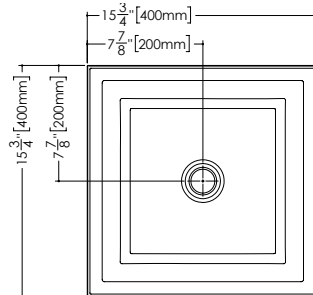

LAB COLLECTION – SQUARE SERIES

VLBQS 816 15-3/4" x 15-3/4" x 1-1/2"

(400 x 400 x 38 mm)

1 SELECT MODEL

This model is only available without overflow

2 SELECT FINISH

3 OPTION – IMPORTANT

This sink has a recessed drain hole. For a well-fitted look, we strongly recommend using the following drain model. DS02RF

p.316

WEIGHT: 13 lb (US) 6 kg (CA)
APPROXIMATE DELIVERY: 4 weeks
FREIGHT: Consult Freight Annex

1A MODEL WITHOUT OVERFLOW (Ex.: VLBR820-1-GA)

MADE OF WETMAR BIO™

CODE	FAUCET HOLE	OVERFLOW	MATTE (MA)	TRUE HIGH GLOSS™ (GA)	NEW MATTE BLACK (MBL) MATTE GREY (MGR)
VLBQS816	No hole	None	$790	$900	$1080

2 SELECT FINISH Append selection to code (Ex.: VLBR820-1-GA)

ADD TO CODE	DESCRIPTION
-GA, -MA, -MGR, -MBL	White True High Gloss™, White Matte, Matte Grey, Matte Black

DROP-IN LAVATORY

PLAN VIEW