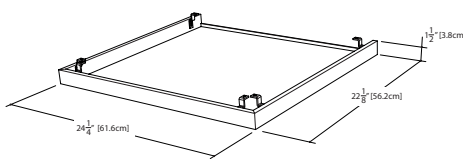

PURE STAINLESS STEEL DECORATIVE TRIM (includes brackets system)

Download the installation guide at www.wetstyle.ca for more information

WM2422-DT