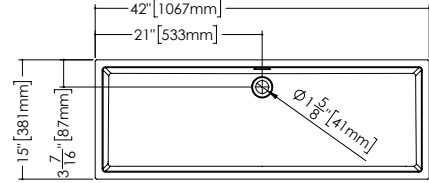

VC 842U (weight 33 lb/15 kg)

PLAN VIEW

FRONT VIEW