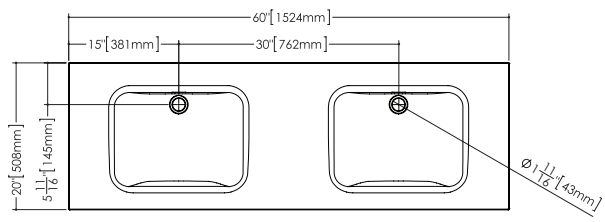

ELEMENT COLLECTION

VELXS 60 60" x 20" x 5/8"

(1524 x 508 x 16 mm)

ELEMENT LAVATORY

1 SELECT MODEL AND FAUCET HOLES CONFIGURATION

1A - Without overflow
or
1B - With overflow
+
1Bi - Overflow trim finish

2 SELECT FINISH

3 OPTION
Pop-up drain p.316

WEIGHT: 38 lb (US) 17 kg (CA)

APPROXIMATE DELIVERY: 4 weeks

FREIGHT: Consult Freight Annex

1A MODEL WITHOUT OVERFLOW (Ex.: VELXS-60-1-GA) **MADE OF WETMAR BIO™**

CODE	FAUCET HOLE	OVERFLOW	MATTE (MA)	TRUE HIGH GLOSS™ (GA)
VELXS-60	No hole	None	$1275	$1585
VELXS-60-1	1 hole for mono faucet	None	$1335	$1645
VELXS-60-8	3 holes for 8" c/c faucet	None	$1355	$1665

1B MODEL WITH OVERFLOW (Ex.: VELXS-60-O-1-PC-GA) **MADE OF WETMAR BIO™**

CODE	FAUCET HOLE	OVERFLOW	MATTE (MA)	TRUE HIGH GLOSS™ (GA)
VELXS-60-O	No hole	Overflow	$1410	$1765
VELXS-60-O-1	1 hole for mono faucet	Overflow	$1470	$1825
VELXS-60-O-8	3 holes for 8" c/c faucet	Overflow	$1490	$1845

+ 1Bi SELECT OVERFLOW TRIM FINISH Append selection to code (Ex.: VELXS-60-O-1-PC-GA)

ADD TO CODE	DESCRIPTION	PRICE
-NT, -PC, -BN	No Trim, Polished Chrome, Brushed Nickel	No charge
-MB, -SB	Matte Black, Satin Brass	+$100

2 SELECT FINISH Append selection to code (Ex.: VELXS-60-O-1-PC-GA)

ADD TO CODE	DESCRIPTION
-GA, -MA	White True High Gloss™, White Matte

PLAN VIEW