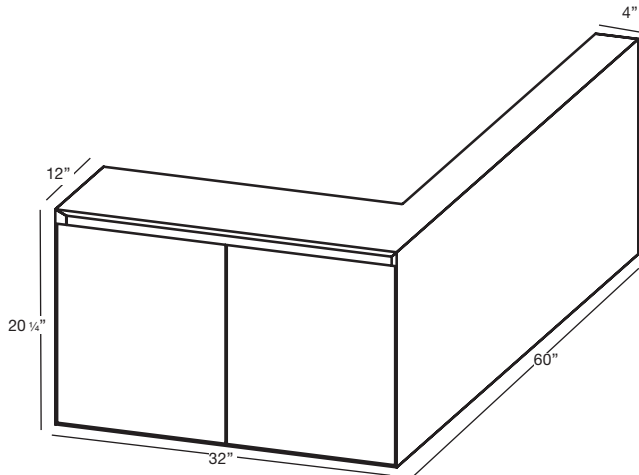

M COLLECTION

STORAGE FURNITURE For Cube bathtubs – 2 doors – 60” length

(1524 mm length)

1 NOTES

AVAILABLE RIGHT OR LEFT SIDE.

WOOD: All natural wood finishes, may differ from sample or pictures as wood grains vary somewhat from piece to piece. This adds natural beauty and character making each made-to-order piece unique in veining, grain, pattern and color.

2 MODEL SELECTION

LENGTH		FINISHES					PRICE
INCHES	CM	WOOD	WENGE (2)	WHITE (5)	BLACK (31)	ST. HAR. GREY (36)	
60" Left	153	OAK	MCF60DL-2	MCF60DL-5	MCF60DL-31	MCF60DL-36	$2720
60" Right	153	OAK	MCF60DR-2	MCF60DR-5	MCF60DR-31	MCF60DR-36	
INCHES	CM	WOOD	COFFEE BEAN (37)	SMOKED (38)	PRICE	NATURAL (1)	PRICE
60" Left	153	OAK	MCF60DL-37	MCF60DL-38	$2720	MCF60DL-1	$3560
60" Right	153	OAK	MCF60DR-37	MCF60DR-38		MCF60DR-1	
INCHES	CM	WOOD	NATURAL (11)	NATURAL NO CALICO (12)	CHOCOLATE (16)		PRICE
60" Left	153	WALNUT	MCF60DL-11	MCF60DL-12	MCF60DL-16		$3560
60" Right	153	WALNUT	MCF60DR-11	MCF60DR-12	MCF60DR-16		
INCHES	CM	LACQUER	WHITE (21)	ST. HAR. GREY (28)	BLACK (29)	NEW PACIFIC BLUE (27)	PRICE
60" Left	153	MAT	MCF60DL-21	MCF60DL-28	MCF60DL-29	MCF60DL-27	$2975
60" Right	153	MAT	MCF60DR-21	MCF60DR-28	MCF60DR-29	MCF60DR-27	
INCHES	CM	WOOD	EUCALYPTUS (81)*	MOZAMBIQUE (82)*			PRICE
60" Left	153	PREMIUM	MCF60DL-81	MCF60DL-82			$4635
60" Right	153	PREMIUM	MCF60DR-81	MCF60DR-82			

MCF60-DL (LEFT)