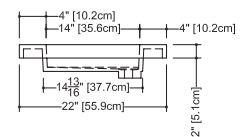

SIDE VIEW

NOTE: Approximate measurement. The manufacturer accepts 1/4" (6.35 mm) variance. WETSTYLE cannot be responsible for any technical errors and reserves the right to make revisions without notice.