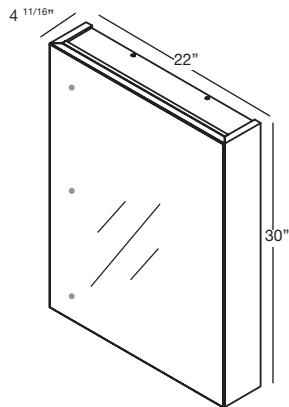

M COLLECTION

MIRRORED CABINET 30" Surface Mount – 16", 18" and 22"

(406, 457 and 559 mm length)

M1630MEL

M1630MER

M1830MEL

M1830MER

M2230MEL