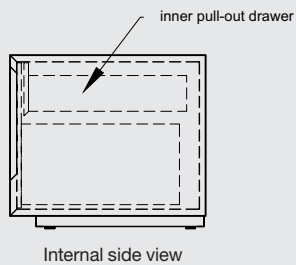

M COLLECTION

VANITY 19.5" height Freestanding – 1 drawer 24", 30", 36" and 42"

(610, 762, 914 and 1069 mm length)

M2418FS

M3018FS

M3618FS

M4218FS

DRAWER CONFIGURATION