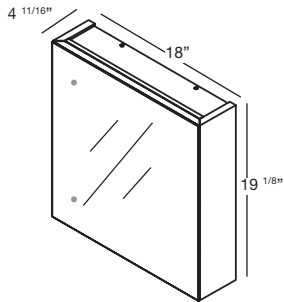

M COLLECTION

MIRRORED CABINET 19 1/8" Surface Mount – 16", 18" and 22"

(406, 457 and 559 mm length)

M16MEL

M16MER

M18MEL

M18MER

M22MEL