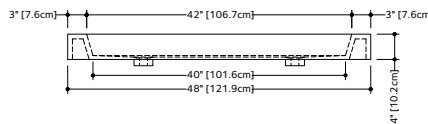

VOV 48

FRONT VIEW