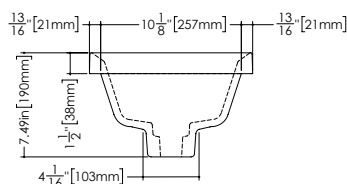

LAB COLLECTION – SQUARE SERIES

VLBQS 18 17-3/4" x 11-3/4" x 1-1/2"

(298 x 451 x 38 mm)

1 SELECT MODEL AND FAUCET HOLES CONFIGURATION

- 1A - Without overflow
- 1B - With overflow
- + 1Bi - Overflow trim finish

2 SELECT FINISH

3 OPTION – IMPORTANT

This sink has a recessed drain hole. For a well-fitted look, we strongly recommend using the following drain model. DS02RF

p.316

WEIGHT:	22 lb (US)	10 kg (CA)
APPROXIMATE DELIVERY:	4 weeks	
FREIGHT:	Consult Freight Annex	

NOTE

This sink can be installed with the faucet deck positioned on the left, on the right or on the back.

1A MODEL WITHOUT OVERFLOW (Ex.: VLBQS16-1-GA)

MADE OF WETMAR BIO™

CODE	INSTALLATION	OVERFLOW	MATTE (MA)	TRUE HIGH GLOSS™ (GA)	NEW MATTE BLACK (MBL) MATTE GREY (MGR)
VLBQS18	No hole	None	$835	$950	$1140
VLBQS18-1	1 hole for mono faucet	None	$875	$990	$1180

1B MODEL WITH OVERFLOW (Ex.: VLBQS16-O-1-PC-GA)

CODE	INSTALLATION	OVERFLOW	MATTE (MA)	TRUE HIGH GLOSS™ (GA)	NEW MATTE BLACK (MBL) MATTE GREY (MGR)
VLBQS18-O	No hole	Overflow	$940	$1070	$1285
VLBQS18-O-1	1 hole for mono faucet	Overflow	$980	$1110	$1325

+ 1Bi SELECT OVERFLOW TRIM FINISH Append selection to code (Ex.: VLBQS16-O-1-PC-GA)

ADD TO CODE	DESCRIPTION	PRICE
-NT, -PC, -BN	No Trim, Polished Chrome, Brushed Nickel	No charge
-MB, -SB	Matte Black, Satin Brass	+$50

2 SELECT FINISH Append selection to code (Ex.: VLBQS16-O-1-PC-GA)

ADD TO CODE	DESCRIPTION
-GA, -MA, -MGR, -MBL	White True High Gloss™, White Matte, Matte Grey, Matte Black

NOTE: Approximate measurement. The manufacturer accepts 1/4" (6.35 mm) variance. WETSTYLE cannot be responsible for any technical errors and reserves the right to make revisions without notice.