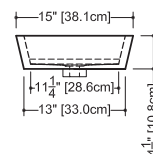

CUBE COLLECTION

SERIES VC 8-U 15", 21-3/4", 36", 42", 48" and 54" undermount

(381, 552, 914, 1067, 1219 and 1372 mm)

1 SELECT MODEL AND FAUCET HOLES CONFIGURATION

- 1A - Without overflow
- or 1B - With overflow
- + 1Bi - Overflow trim finish

2 SELECT FINISH

3 OPTION

Pop-up drain

p. 316

APPROXIMATE DELIVERY:

4 weeks

FREIGHT:

Consult Freight Annex

*Oak bridge for models VC842U, VC848U and VC854U can be ordered in other shades. p.308

VC821U-O-NT-GA
VC836U-O-NT-GA
VC848U-O-NT-GA

1A MODEL WITHOUT OVERFLOW (Ex.: VC848U-GA)

MADE OF WETMAR BIO™

CODE	OVERFLOW	ACCESSORY	MATTE (MA)	TRUE HIGH GLOSS™ (GA)
VC 815U	None	None	$575	$655
VC 821U	None	None	$870	$990
VC 836U	None	None	$1030	$1170
VC842U	None	Oak bridge wenge shade included*	$1185	$1345
VC 848U	None	Oak bridge wenge shade included*	$1340	$1520
VC 854U	None	Oak bridge wenge shade included*	$1710	$1945

1B MODEL WITH OVERFLOW (Ex.: VC848U-O-PC-GA)

CODE	OVERFLOW	ACCESSORY	MATTE (MA)	TRUE HIGH GLOSS™ (GA)
VC 815U-O	Overflow	None	$680	$775
VC 821U-O	Overflow	None	$975	$1110
VC 836U-O	Overflow	None	$1135	$1290
VC842U-O	Overflow	Oak bridge wenge shade included*	$1290	$1465
VC 848U-O	Overflow	Oak bridge wenge shade included*	$1495	$1700
VC 854U-O	Overflow	Oak bridge wenge shade included*	$1870	$2125

+ 1Bi SELECT OVERFLOW TRIM FINISH Append selection to code (Ex.: VC848U-O-PC-GA)

ADD TO CODE	DESCRIPTION	PRICE
-NT, -PC, -BN	No Trim, Polished Chrome, Brushed Nickel	No charge
-MB, -SB	Matte Black, Satin Brass	15", 21", 36" and 42" +$50 48" and 54" +$100

2 SELECT FINISH Append selection to code (Ex.: VC848U-O-PC-GA)

ADD TO CODE	DESCRIPTION
-GA, -MA	White True High Gloss™, White Matte

VC 815U (weight 13 lb/6 kg)

FRONT VIEW

SIDE VIEW