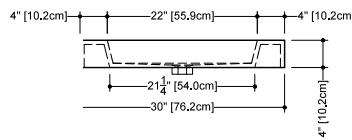

VC 30

FRONT VIEW