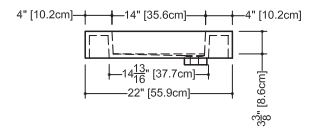

CUBE COLLECTION

VC 48C 48" x 22" x 4"

(1219 x 559 x 102 mm)

VCS 48C 48" x 22" x 2"

(1219 x 559 x 51 mm)

1 SELECT MODEL AND FAUCET HOLES CONFIGURATION

- 1A - Without overflow
- or 1B - With overflow
- + 1Bi - Overflow trim finish

2 SELECT FINISH

3 OPTION

Pop-up drain p.316

4 FLOATING SINK BRACKET SYSTEM

Important: Bracket and/or decorative trim must be ordered at the same time as the lavatory. p.83

WEIGHT: 40 lb (US) 19 kg (CA)
APPROXIMATE DELIVERY: 4 weeks
FREIGHT: Consult Freight Annex

1A MODEL WITHOUT OVERFLOW (Ex.: VC-48C-1-GA)

MADE OF WETMAR BIO™

4" HEIGHT 2" SEMI-RECESSED

CODE	CODE	FAUCET HOLE	OVERFLOW	MATTE (MA)	TRUE HIGH GLOSS™ (GA)
VC-48C	VCS-48C	No hole	None	$1270	$1445
VC-48C-1	VCS-48C-1	1 hole for mono faucet	None	$1310	$1485
VC-48C-8	VCS-48C-8	3 holes for 8" c/c faucet	None	$1330	$1505

1B MODEL WITH OVERFLOW (Ex.: VC-48C-O-1-PC-GA)

4" HEIGHT 2" SEMI-RECESSED

CODE	CODE	FAUCET HOLE	OVERFLOW	MATTE (MA)	TRUE HIGH GLOSS™ (GA)
VC-48C-O	VCS-48C-O	No hole	Overflow	$1375	$1565
VC-48C-O-1	VCS-48C-O-1	1 hole for mono faucet	Overflow	$1415	$1605
VC-48C-O-8	VCS-48C-O-8	3 holes for 8" c/c faucet	Overflow	$1435	$1625

+ 1Bi SELECT OVERFLOW TRIM FINISH Append selection to code (Ex.: VC-48C-O-1-PC-GA)

ADD TO CODE	DESCRIPTION	PRICE
-NT, -PC, -BN	No Trim, Polished Chrome, Brushed Nickel	No charge
-MB, -SB	Matte Black, Satin Brass	+$50

2 SELECT FINISH Append selection to code (Ex.: VC-48C-O-1-PC-GA)

ADD TO CODE	DESCRIPTION
-GA, -MA	White True High Gloss™, White Matte

PLAN VIEW

VC 48C

SIDE VIEW

NOTE: Approximate measurement. The manufacturer accepts 1/4" (6.35 mm) variance. WETSTYLE cannot be responsible for any technical errors and reserves the right to make revisions without notice.