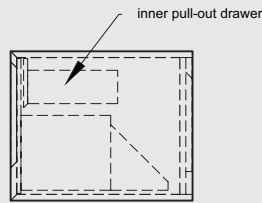

DRAWER CONFIGURATION

Internal side view with horseshoe cut