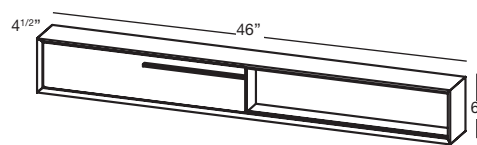

M COLLECTION

STORAGE CABINET 6" 16", 18", 22", 28", 34", 40", 46", 58" and 70" (406, 457, 559, 711, 864, 1016, 1168, 1473 and 1778 mm length)

2 MODEL SELECTION (continued)

LENGTH		FINISHES			PRICE
INCHES	CM	WOOD	EUCALYPTUS (81)*	MOZAMBIQUE (82)*	
16"	41	PREMIUM	M16ST-81	M16ST-82	$835
18"	46	PREMIUM	M18ST-81	M18ST-82	$875
22"	56	PREMIUM	M22ST-81	M22ST-82	$1635
28"	71	PREMIUM	M28ST-81	M28ST-82	$1735
34"	86	PREMIUM	M34ST-81	M34ST-82	$1805
40"	102	PREMIUM	M40ST-81	M40ST-82	$1985
46"	117	PREMIUM	M46ST-81	M46ST-82	$2015
58"	147	PREMIUM	M58ST-81	M58ST-82	$2415
70"	178	PREMIUM	M70ST-81	M70ST-82	$3015

M46ST

APPROXIMATE DELIVERY: 4 weeks - *6 weeks for premium finishes
FREIGHT: Consult Freight Annex

NOTE: Approximate measurement. The manufacturer accepts 1/4" (6.35 mm) variance. WETSTYLE cannot be responsible for any technical errors and reserves the right to make revisions without notice.