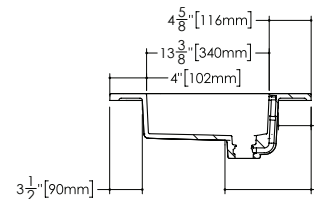

SIDE VIEW

NOTE: Approximate measurement. The manufacturer accepts 1/4" (6.35 mm) variance. WETSTYLE cannot be responsible for any technical errors and reserves the right to make revisions without notice.