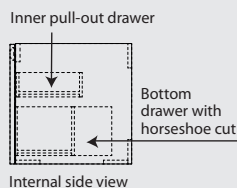

ALL MODELS

NOTE: Approximate measurement. The manufacturer accepts 1/4" (6.35 mm) variance. WETSTYLE cannot be responsible for any technical errors and reserves the right to make revisions without notice.