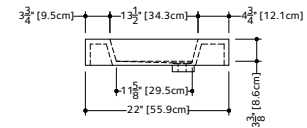

OVE COLLECTION

VOV 48C 48" x 22" x 4"

(1219 x 559 x 102 mm)

VOVS 48C 48" x 22" x 2"

(1219 x 559 x 51 mm)

OVE LAVATORY

1 SELECT MODEL AND FAUCET HOLES CONFIGURATION

- 1A - Without overflow
- or
- 1B - With overflow
- + 1Bi - Overflow trim finish

2 SELECT FINISH

3 OPTION

Pop-up drain p.316

4 FLOATING SINK BRACKET SYSTEM

Important: Bracket and/or decorative trim must be ordered at the same time as the lavatory. p.83

WEIGHT: 35 lb (US) 16 kg (CA)
APPROXIMATE DELIVERY: 4 weeks
FREIGHT: Consult Freight Annex

1A MODEL WITHOUT OVERFLOW (Ex.: VOV-48C-1-GA) **MADE OF WETMAR BIO™**

4" HEIGHT 2" SEMI-RECESSED

CODE	CODE	FAUCET HOLE	OVERFLOW	MATTE (MA)	TRUE HIGH GLOSS™ (GA)
VOV-48C	VOVS-48C	No hole	None	$1210	$1375
VOV-48C-1	VOVS-48C-1	1 hole for mono faucet	None	$1250	$1415
VOV-48C-8	VOVS-48C-8	3 holes for 8" c/c faucet	None	$1270	$1435

1B MODEL WITH OVERFLOW (Ex.: VOV-48C-O-1-PC-GA)

4" HEIGHT 2" SEMI-RECESSED

CODE	CODE	FAUCET HOLE	OVERFLOW	MATTE (MA)	TRUE HIGH GLOSS™ (GA)
VOV-48C-O	VOVS-48C-O	No hole	Overflow	$1315	$1495
VOV-48C-O-1	VOVS-48C-O-1	1 hole for mono faucet	Overflow	$1355	$1535
VOV-48C-O-8	VOVS-48C-O-8	3 holes for 8" c/c faucet	Overflow	$1375	$1555

+ 1Bi SELECT OVERFLOW TRIM FINISH Append selection to code (Ex.: VOV-48C-O-1-PC-GA)

ADD TO CODE	DESCRIPTION	PRICE
-NT, -PC, -BN	No Trim, Polished Chrome, Brushed Nickel	No charge
-MB, -SB	Matte Black, Satin Brass	+$50

2 SELECT FINISH Append selection to code (Ex.: VOV-48C-O-1-PC-GA)

ADD TO CODE	DESCRIPTION
-GA, -MA	White True High Gloss™, White Matte

PLAN VIEW

VOV 48C

SIDE VIEW

VOVS 48C

NOTE: Approximate measurement. The manufacturer accepts 1/4" (6.35 mm) variance. WETSTYLE cannot be responsible for any technical errors and reserves the right to make revisions without notice.