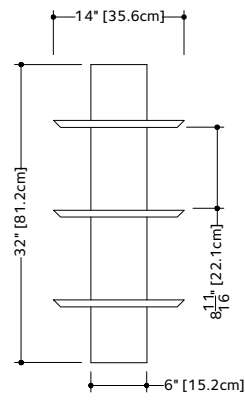

M COLLECTION

TOWEL HOLDER 32" or 60" height

(813 or 1524 mm height)

M32TH

front view