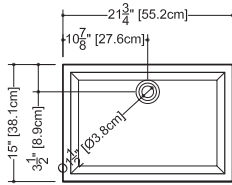

CUBE COLLECTION

SERIES VC 8-A 15", 21-3/4", 36", 42", 48" and 54" above counter

(381, 552, 914, 1067, 1219 and 1372 mm)

VC 821A (weight 18 lb/8 kg)

PLAN VIEW

FRONT VIEW