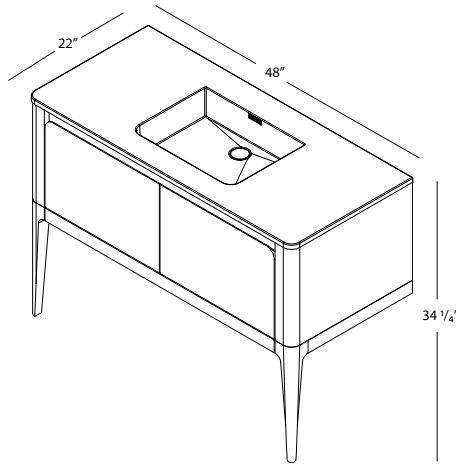

BAUHAUS COLLECTION

NEW

BAUHAUS 48C Wall-mount with legs – Center basin

1 NOTES

THIS UNIT MUST BE SECURED TO THE WALL

WOOD: All natural wood finishes, AWI Rated 5 Finish, FSC Certified, CARB Compliant, Formaldehyde free, may differ slightly from sample or pictures as natural wood grains vary somewhat from piece to piece adding natural beauty and character making each made-to-order piece unique

IMPORTANT: Please indicate on your purchase order your choice of lavatory. Must be purchased with a WETSTYLE Bauhaus integrated countertop (sold separately). Vessel sinks cannot be used with Bauhaus vanities, unless a countertop is used.

DRAWERS CONFIGURATION

APPROXIMATE DELIVERY: 4-6 weeks
FREIGHT: Consult Freight Annex

2 AVAILABLE CONFIGURATIONS (ex: EBHS48-C-WML-L28W1)

CONFIGURATION	DRAWER FAÇADE AND SIDES	TRIM AND LEGS	NEXT STEP
LW	Lacquer (L)	Wood (W)	Go to 3.1
WW	Wood (W)	Wood (W)	Go to 3.2
LL	Lacquer (L)	Lacquer (L)	Go to 3.3
WL	Wood (W)	Lacquer (L)	Go to 3.4

HOW TO BUILD A CODE

Bauhaus 48C Wall-Mount with Legs with St. Har. Grey Drawer/Sides and Oak Natural Trim & Legs Example: EBHS48-C-WML	DRAWER FAÇADE AND SIDES		TRIM AND LEGS		Use opposite page to ensure your finish combination is possible
	W or L	Color code	W or L	Color code	
	-L	-28	-W	-1	

4 INTEGRATED COUNTERTOP SELECTION SOLD SEPARATELY

REFER TO LAVATORY SECTION FOR COUNTERTOP PRICING
Lavatory and vanity must be ordered at the same time as the lavatory requires special preparation at the factory

NOTE: Approximate measurement. The manufacturer accepts 1/4" (6.35 mm) variance. WETSTYLE cannot be responsible for any technical errors and reserves the right to make revisions without notice.