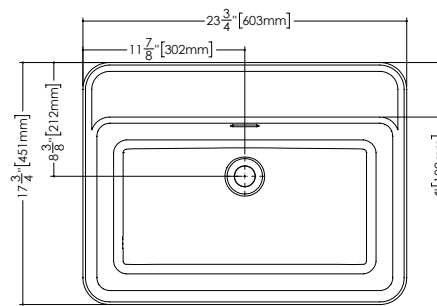

DROP-IN LAVATORY

1 SELECT MODEL AND FAUCET HOLES CONFIGURATION

- 1A - Without overflow
- 1B - With overflow
- + 1Bi - Overflow trim finish

2 SELECT FINISH

3 OPTION – IMPORTANT

This sink has a recessed drain hole. For a well-fitted look, we strongly recommend using the following drain model. DS02RF

p.316

WEIGHT: 22 lb (US) 10 kg (CA)
APPROXIMATE DELIVERY: 4 weeks
FREIGHT: Consult Freight Annex

1A MODEL WITHOUT OVERFLOW (Ex.: VLBRS24-1-GA)

MADE OF WETMAR BIO™

CODE	INSTALLATION	OVERFLOW	MATTE (MA)	TRUE HIGH GLOSS™ (GA)	NEW MATTE BLACK (MBL) MATTE GREY (MGR)
VLBRS24	No hole	None	$1045	$1190	$1430
VLBRS24-1	1 hole for mono faucet	None	$1085	$1230	$1470
VLBRS24-8	3 holes for 8" c/c faucet	None	$1105	$1250	$1490

1B MODEL WITH OVERFLOW (Ex.: VLBRS24-O-1-PC-GA)

CODE	INSTALLATION	OVERFLOW	MATTE (MA)	TRUE HIGH GLOSS™ (GA)	NEW MATTE BLACK (MBL) MATTE GREY (MGR)
VLBRS24-O	No hole	Overflow	$1155	$1310	$1570
VLBRS24-O-1	1 hole for mono faucet	Overflow	$1195	$1350	$1610
VLBRS24-O-8	3 holes for 8" c/c faucet	Overflow	$1215	$1370	$1630

+ 1Bi SELECT OVERFLOW TRIM FINISH Append selection to code (Ex.: VLBRS24-O-1-PC-GA)

ADD TO CODE	DESCRIPTION	PRICE
-NT, -PC, -BN	No Trim, Polished Chrome, Brushed Nickel	No charge
-MB, -SB	Matte Black, Satin Brass	+$50

2 SELECT FINISH Append selection to code (Ex.: VLBRS24-O-1-PC-GA)

ADD TO CODE	DESCRIPTION
-GA, -MA, -MGR, -MBL	White True High Gloss™, White Matte, Matte Grey, Matte Black

PLAN VIEW