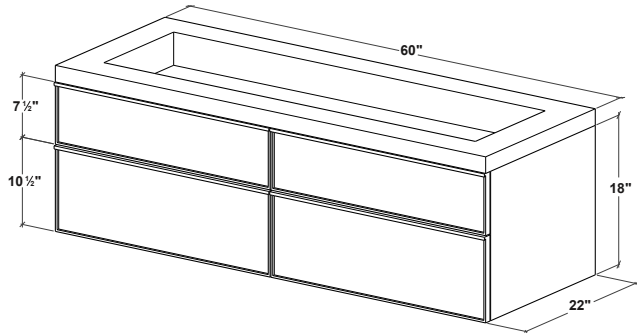

WOOD: All natural wood finishes, AWI Rated 5 Finish, FSC Certified, CARB Compliant, Formaldehyde free may differ slightly from sample or pictures as natural wood grains vary somewhat from piece to piece adding natural beauty and character making each made-to-order piece unique.

IMPORTANT: Please indicate on your purchase order your choice of lavatory. Must be purchased with a WETSTYLE integrated countertop (sold separately). Vessel sinks cannot be used with FRAME Linea vanities without a countertop. Lavatory will extend beyond the vanity by approximately 1/8" on both sides to better prevent potential water accumulation between the lavatory and the vanity.

2 MODEL SELECTION 60" **DOUBLE SINK - CUBE**

FINISHES		CODE	PRICE
WOOD			
Oak	Natural (1)	FRL60WM-T-1	$6175
Oak	Wenge (2)	FRL60WM-T-2	$5900
Oak	White (5)	FRL60WM-T-5	$5900
Oak	Black (31)	FRL60WM-T-31	$5900
Oak	St. Har. Grey (36)	FRL60WM-T-36	$5900
Oak	Coffee Bean (37)	FRL60WM-T-37	$5900
Oak	Smoked (38)	FRL60WM-T-38	$5900
WOOD			
Walnut	Natural No Calico (12)	FRL60WM-T-12	$6175
Walnut	Chocolate (16)	FRL60WM-T-16	$6175
LACQUER			
Mat	White (21)	FRL60WM-T-21	$5575
Mat	St. Har. Grey (28)	FRL60WM-T-28	$5575
Mat	Black (29)	FRL60WM-T-29	$5575

* Walnut natural (11) and premium finishes not available

FRL60WM-T

FEATURES

- All wood construction
- Hand pull crafted in solid wood
- Finished drawer interiors
- Blum slow close glides
- Vertical grain pattern