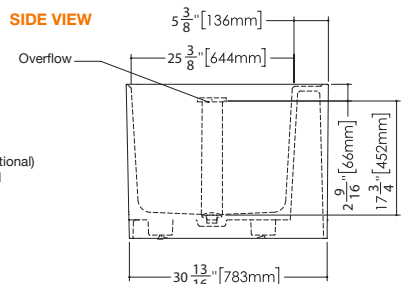

PLAN VIEW

PERSPECTIVE VIEW

FRONT VIEW

SIDE VIEW

LAB COLLECTION

BLB 02 65-7/8" x 30" x 24"

(1673 x 762 x 610 mm)

LAB BATHTUB