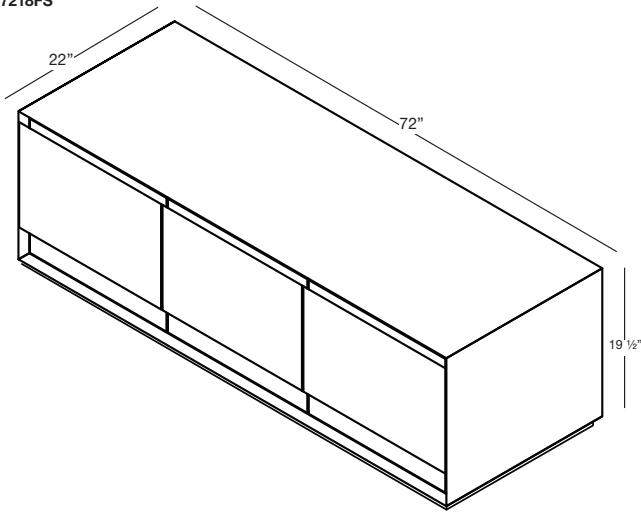

M COLLECTION

VANITY 19.5" height Freestanding – 2 drawers 48" and 60", 3 drawers 72"

(1219 and 1525, 1829 mm length)

M7218FS

DRAWER CONFIGURATION

NOTE: Approximate measurement. The manufacturer accepts 1/4" (6.35 mm) variance. WETSTYLE cannot be responsible for any technical errors and reserves the right to make revisions without notice.

M COLLECTION