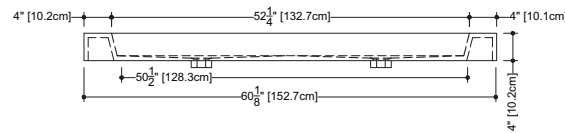

VC 60T

FRONT VIEW