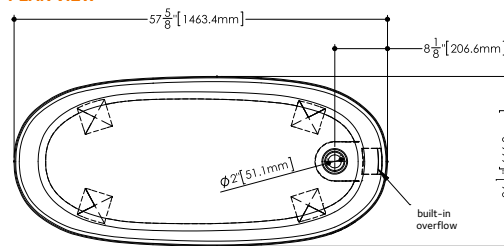

IMPORTANT

All WETSTYLE tubs are equipped with our **Plug & Bathe™** overflow/drain system permitting installation completely from above without the need to open the floor from beneath; there is no need for an island drain or similar supplemental connection equipment.

FAUCET INSTALLATION

Wall-mounted, floor-mounted or column for wall or deck mounted faucet (direct deck-mounted is not possible).

1 SELECT MODEL (Ex.: BWA01-PCNT-GA)

MADE OF WETMAR BIO™

CODE	POSITION	MATTE (MA)	TRUE HIGH GLOSS™ (GA)
BWA 01	Freestanding	$4550	$5100

2 SELECT DRAIN AND OVERFLOW TRIM FINISH Append selection to code (Ex.: BWA01-PCNT-GA)

	WHITE	POLISHED CHROME	BRUSHED NICKEL	PRICE	MATTE BLACK	SATIN BRASS	PRICE
Drain cover only (o/f without trim)*	-WHNT	-PCNT	-BNNT	No charge	-MBNT	-SBNT	+$200

*Due to its curved inner wall, this model cannot accommodate an overflow metal trim

3 SELECT PLUMBING CONNECTION Append selection to code (Ex.: BWA01-PCNT-COP-GA)

This tub is equipped with WETSTYLE Plug & Bathe™ overflow and drain connection system.

Included	Standard ABS connection	PRICE
-COP	Copper connection (local code dependant)	+$230

4 SELECT FINISH Append selection to code (Ex.: BWA01-PC-GA)

ADD TO CODE	DESCRIPTION
-GA, -MA	White True High Gloss™, White Matte

NEW - CUSTOM COLORS AVAILABLE +$2400 to price of Gloss (GA) finish
RAL/Pantone code or color sample to be specified

PLAN VIEW