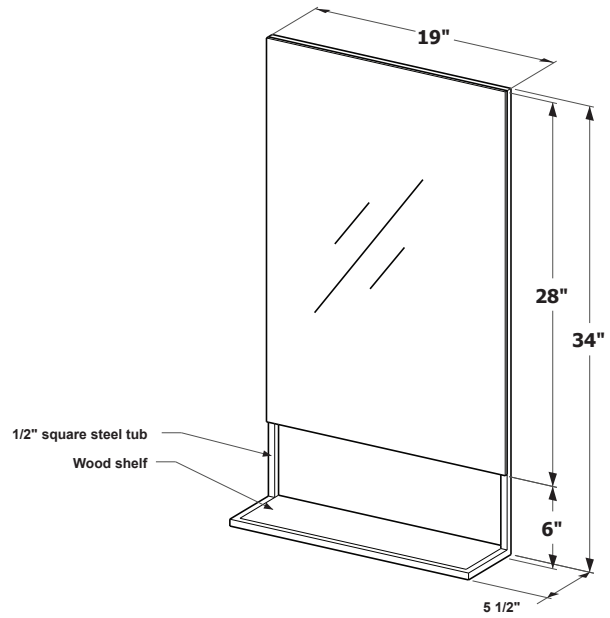

C₂ COLLECTION

MIRROR 19" length

(48 cm)

1 MODEL SELECTION

FINISH		CODE	PRICE
FRAME	WOOD SHELF		
Matte Black	Walnut Natural (11)	C2-19MR-MBL-11	$1615

Material: Frame made of Pure Stainless Steel*
* Matte Black Finish, 304 Stainless Steel, Solid Bar, Powder coated finish

WEIGHT:	22 lb (US)	10 kg (CA)
APPROXIMATE DELIVERY:	< 1 week	
FREIGHT:	Consult Freight Annex	

NOTE: Approximate measurement. The manufacturer accepts 1/4" (6.35 mm) variance. WETSTYLE cannot be responsible for any technical errors and reserves the right to make revisions without notice.