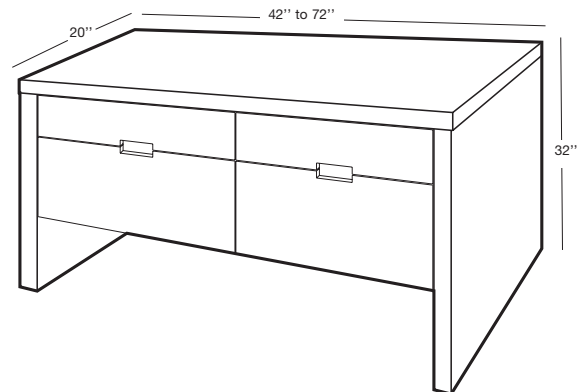

3 SINK COMPATIBILITY

See compatibility chart (p. 294-295)

APPROXIMATE DELIVERY: 4 weeks - *6 weeks for premium finishes
FREIGHT: Consult Freight Annex

NOTE: Approximate measurement. The manufacturer accepts 1/4" (6.35 mm) variance. WETSTYLE cannot be responsible for any technical errors and reserves the right to make revisions without notice.