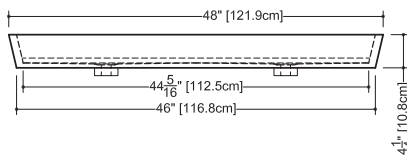

CUBE COLLECTION

SERIES VC 8-A 15", 21-3/4", 36", 42", 48" and 54" above counter

(381, 552, 914, 1067, 1219 and 1372 mm)

VC 821A (weight 18 lb/8 kg)

PLAN VIEW

FRONT VIEW

SIDE VIEW

VC 836A (weight 27 lb/12 kg)

PLAN VIEW

FRONT VIEW

SIDE VIEW

VC 842A (weight 33 lb/15 kg)

PLAN VIEW

FRONT VIEW

SIDE VIEW

VC 848A (weight 37 lb/17 kg)

PLAN VIEW

FRONT VIEW

SIDE VIEW

VC 854A (weight 42 lb/19 kg)

PLAN VIEW

FRONT VIEW

SIDE VIEW

NOTE: Approximate measurement. The manufacturer accepts 1/4" (6.35 mm) variance. WETSTYLE cannot be responsible for any technical errors and reserves the right to make revisions without notice.

CUBE VESSEL SINK