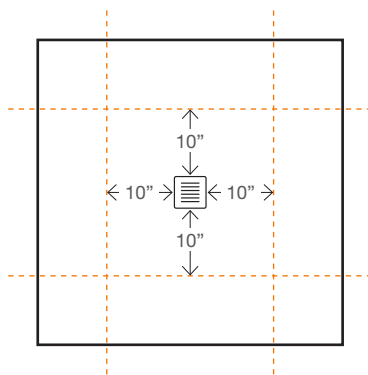

FEEL COLLECTION

NEW

SLATE TEXTURE

1 SELECT MODEL

2 SELECT COLOR

3 OPTIONAL CUTS

Simple straight cuts can be done at the factory. Custom cuts (angles, corners, etc.) must be done on site by installer. You must fill out and submit "Optional cut order form" with your PO

see p. xx or website

APPROXIMATE DELIVERY: < 1 week (no cut)
2 weeks (with cuts)
FREIGHT: Consult Freight Annex

INCLUDED IN EACH BOX:
- Tile flanges – to be installed on site (refer to installation guide for details)
- Drain cover in matching color and texture

NOT INCLUDED:
- Drain (any regular shower drain for 3 ¼ opening will fit)

ZERO-THRESHOLD, ADA-COMPLIANT

1 SELECT MODEL (Ex.: DFL3636C-AS-1C)

CODE	DRAIN POSITION	SIZE IN	SIZE MM	PRICE
DFL4836C	Center	48 x 36 x 1 ¼	1219 x 914 x 32	$
DFL6030E	End	60 x 30 x 1 ¼	1524 x 762 x 32	$
DFL6632E	End	66 x 32 x 1 ¼	1676 x 812 x 32	$
DFL6036O	Offset	60 x 36 x 1 ¼	1524 x 914 x 32	$
DFL7242C	Center	72 x 42 x 1 ¼	1828 x 1066 x 32	$

2 SELECT FINISH (Ex.: DFL3636C-AS-1C)

ADD TO CODE	DESCRIPTION
-AS	Apollo White – Slate texture
-BS	Black – Slate texture

3 OPTIONAL CUTS (Ex.: DFL3636C-AS-1C)

ADD TO CODE	DESCRIPTION	PRICE
-1C	1 cut	$200
-2C	2 cuts	$250
-3C	3 cuts	$300

*You must fill and submit with your PO a drawing showing cut(s) and finished size using our "Optional cut order form". Visit wetstyle.com/feelcustom to download the form.

*End-drain and off-set models: cuts are not possible on the side closest to the drain.

NOTE: Approximate measurement. The manufacturer accepts ¼" (6.35 mm) variance. WETSTYLE cannot be responsible for any technical errors and reserves the right to make revisions without notice.