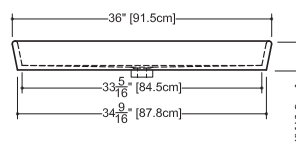

FRONT VIEW

SIDE VIEW