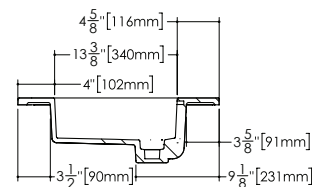

SIDE VIEW

NOTE: Approximate measurement. The manufacturer accepts 1/4" (6.35 mm) variance. WETSTYLE cannot be responsible for any technical errors and reserves the right to make revisions without notice.