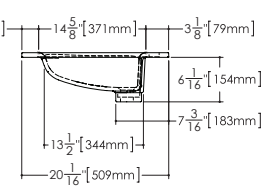

SIDE VIEW

NOTE: Approximate measurement. The manufacturer accepts 1/4" (6.35 mm) variance. WETSTYLE cannot be responsible for any technical errors and reserves the right to make revisions without notice.