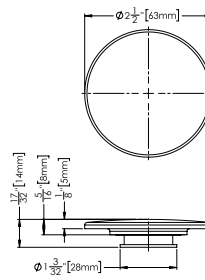

PLAN VIEW

V-DCAP
(for lavatories & sinks)