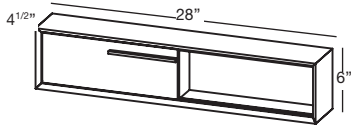

M COLLECTION

STORAGE CABINET 6" 16", 18", 22", 28", 34", 40", 46", 58" and 70" (406, 457, 559, 711, 864, 1016, 1168, 1473 and 1778 mm length)

2 MODEL SELECTION (continued)

LENGTH		FINISHES			PRICE
INCHES	CM	WOOD	EUCALYPTUS (81)*	MOZAMBIQUE (82)*	
16"	41	PREMIUM	M16ST-81	M16ST-82	$835
18"	46	PREMIUM	M18ST-81	M18ST-82	$875
22"	56	PREMIUM	M22ST-81	M22ST-82	$1635
28"	71	PREMIUM	M28ST-81	M28ST-82	$1735
34"	86	PREMIUM	M34ST-81	M34ST-82	$1805
40"	102	PREMIUM	M40ST-81	M40ST-82	$1985
46"	117	PREMIUM	M46ST-81	M46ST-82	$2015
58"	147	PREMIUM	M58ST-81	M58ST-82	$2415
70"	178	PREMIUM	M70ST-81	M70ST-82	$3015

M28ST

APPROXIMATE DELIVERY: 4 weeks - *6 weeks for premium finishes
FREIGHT: Consult Freight Annex

NOTE: Approximate measurement. The manufacturer accepts 1/4" (6.35 mm) variance. WETSTYLE cannot be responsible for any technical errors and reserves the right to make revisions without notice.