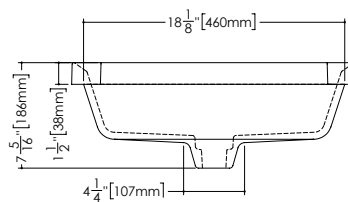

LAB COLLECTION – ROUND SERIES

VLBRS 820 19-3/4" x 15-3/4" x 1-1/2"

(502 x 400 x 38 mm)

1 SELECT MODEL

This model is only available without overflow

2 SELECT FINISH

3 OPTION – IMPORTANT

This sink has a recessed drain hole. For a well-fitted look, we strongly recommend using the following drain model. DS02RF

p.316

WEIGHT: 15 lb (US) 7 kg (CA)
APPROXIMATE DELIVERY: 4 weeks
FREIGHT: Consult Freight Annex

1A MODEL WITHOUT OVERFLOW (Ex.: VLBRS820-1-GA)

MADE OF WETMAR BIO™

CODE	FAUCET HOLE	OVERFLOW	MATTE (MA)	TRUE HIGH GLOSS™ (GA)	NEW MATTE BLACK (MBL) MATTE GREY (MGR)
VLBRS820	No hole	None	$1005	$1140	$1370

2 SELECT FINISH Append selection to code (Ex.: VLBRS820-1-GA)

ADD TO CODE	DESCRIPTION
-GA, -MA, -MGR, -MBL	White True High Gloss™, White Matte, Matte Grey, Matte Black

DROP-IN LAVATORY

FRONT VIEW

NOTE: Approximate measurement. The manufacturer accepts 1/4" (6.35 mm) variance. WETSTYLE cannot be responsible for any technical errors and reserves the right to make revisions without notice.