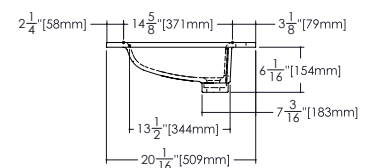

SIDE VIEW

NOTE: Approximate measurement. The manufacturer accepts 1/4" (6.35 mm) variance. WETSTYLE cannot be responsible for any technical errors and reserves the right to make revisions without notice.