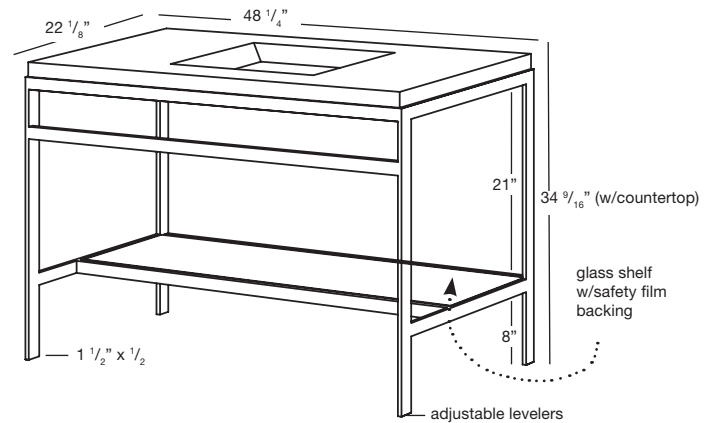

3 OPTION

Decorative round style bottle trap (see p. 316)
19” vertical mirror C1946 (see p. 296)

WEIGHT:	37 lb (US)	17 kg (CA)
APPROXIMATE DELIVERY:	< 1 week	
FREIGHT:	Consult Freight Annex	

NOTE: Approximate measurement. The manufacturer accepts 1/4” (6.35 mm) variance. WETSTYLE cannot be responsible for any technical errors and reserves the right to make revisions without notice.