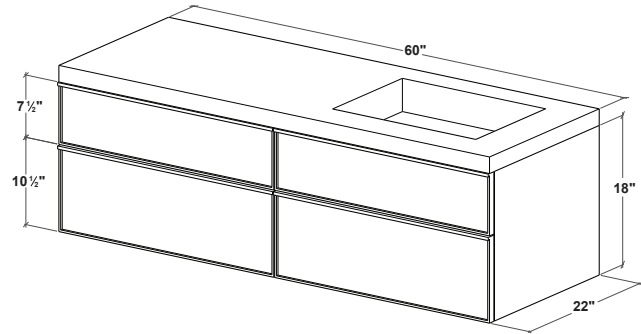

WOOD: All natural wood finishes, AWI Rated 5 Finish, FSC Certified, CARB Compliant, Formaldehyde free may differ slightly from sample or pictures as natural wood grains vary somewhat from piece to piece adding natural beauty and character making each made-to-order piece unique.

IMPORTANT: Please indicate on your purchase order your choice of lavatory. Must be purchased with a WETSTYLE integrated countertop (sold separately). Vessel sinks cannot be used with FRAME Linea vanities without a countertop. Lavatory will extend beyond the vanity by approximately 1/8" on both sides to better prevent potential water accumulation between the lavatory and the vanity.

2 MODEL SELECTION 60" RIGHT BASINS

FINISHES		CODE	PRICE
WOOD			
Oak	Natural (1)	FRL60WM-R-1	$6525
Oak	Wenge (2)	FRL60WM-R-2	$6230
Oak	White (5)	FRL60WM-R-5	$6230
Oak	Black (31)	FRL60WM-R-31	$6230
Oak	St. Har. Grey (36)	FRL60WM-R-36	$6230
Oak	Coffee Bean (37)	FRL60WM-R-37	$6230
Oak	Smoked (38)	FRL60WM-R-38	$6230
WOOD			
Walnut	Natural No Calico (12)	FRL60WM-R-12	$6525
Walnut	Chocolate (16)	FRL60WM-R-16	$6525
LACQUER			
Mat	White (21)	FRL60WM-R-21	$5870
Mat	St. Har. Grey (28)	FRL60WM-R-28	$5870
Mat	Black (29)	FRL60WM-R-29	$5870

* Walnut natural (11) and premium finishes not available

FRL60WM-R

FEATURES

- All wood construction
- Hand pull crafted in solid wood
- Finished drawer interiors
- Blum slow close glides
- Vertical grain pattern