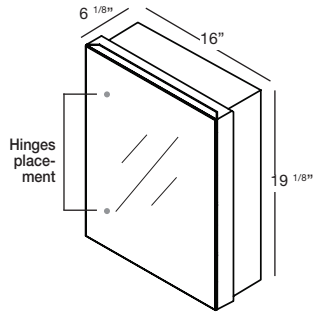

M COLLECTION

MIRRORED CABINET 19 1/8" Recessed – 16", 18" and 22"

(406, 457 and 559 mm length)

Exterior depth: 2 1/4" – Recessed depth: 3 3/4" – Interior depth: 4 1/2"

M16MEL-REC