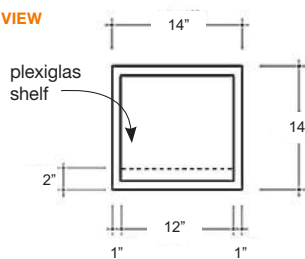

SHAMPOO HOLDER 14" x 14"

(356 x 356 mm)

1. 1 SELECT MODEL
2. 2 SELECT FINISH

WEIGHT: 9 lb (US) 4 kg (CA)
APPROXIMATE DELIVERY: 4 weeks

1 SELECT MODEL (Ex.: NC14-GA)

MADE OF WETMAR BIO™

CODE	POSITION	MATTE (MA)	TRUE HIGH GLOSS™ (GA)
NC 14		$665	$600

2 SELECT FINISH Append selection to code (Ex.: NC14-GA)

ADD TO CODE	DESCRIPTION
-GA, -MA	White True High Gloss™, White Matte

PLAN VIEW