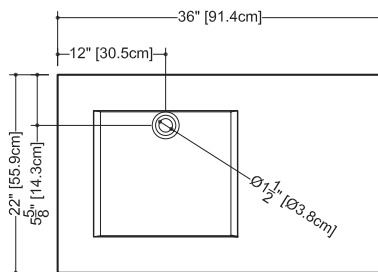

VCS 36L 36" x 22" x 2"

(914 x 559 x 51 mm)

CUBE LAVATORY

1 SELECT MODEL AND FAUCET HOLES CONFIGURATION

- 1A - Without overflow
- or 1B - With overflow
- + 1Bi - Overflow trim finish

2 SELECT FINISH

3 OPTION

Pop-up drain p.316

4 FLOATING SINK BRACKET SYSTEM

Important: Bracket and/or decorative trim must be ordered at the same time as the lavatory. p.83

WEIGHT: 32 lb (US) 15 kg (CA)
APPROXIMATE DELIVERY: 4 weeks
FREIGHT: Consult Freight Annex

1A MODEL WITHOUT OVERFLOW (Ex.: VC-36L-1-GA)

MADE OF WETMAR BIO™

4" HEIGHT 2" SEMI-RECESSED

CODE	CODE	FAUCET HOLE	OVERFLOW	MATTE (MA)	TRUE HIGH GLOSS™ (GA)
VC-36L	VCS-36L	No hole	None	$1065	$1210
VC-36L-1	VCS-36L-1	1 hole for mono faucet	None	$1105	$1250
VC-36L-8	VCS-36L-8	3 holes for 8" c/c faucet	None	$1125	$1285

1B MODEL WITH OVERFLOW (Ex.: VC-36L-O-1-PC-GA)

4" HEIGHT 2" SEMI-RECESSED

CODE	CODE	FAUCET HOLE	OVERFLOW	MATTE (MA)	TRUE HIGH GLOSS™ (GA)
VC-36L-O	VCS-36L-O	No hole	Overflow	$1170	$1330
VC-36L-O-1	VCS-36L-O-1	1 hole for mono faucet	Overflow	$1210	$1370
VC-36L-O-8	VCS-36L-O-8	3 holes for 8" c/c faucet	Overflow	$1230	$1390

+ 1Bi SELECT OVERFLOW TRIM FINISH Append selection to code (Ex.: VC-36L-O-1-PC-GA)

ADD TO CODE	DESCRIPTION	PRICE
-NT, -PC, -BN	No Trim, Polished Chrome, Brushed Nickel	No charge
-MB, -SB	Matte Black, Satin Brass	+$50

2 SELECT FINISH Append selection to code (Ex.: VC-36L-O-1-PC-GA)

ADD TO CODE	DESCRIPTION
-GA, -MA	White True High Gloss™, White Matte

PLAN VIEW

VC 36L