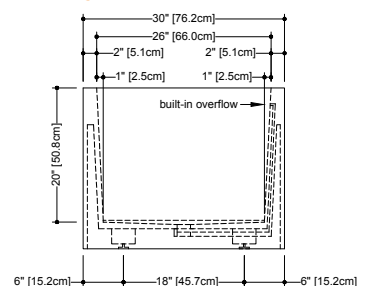

PLAN VIEW

FRONT VIEW

SIDE VIEW

CUBE COLLECTION

BC 05 72" x 40" x 24" Drop-in bathtub - no apron

(1829 x 1016 x 610 mm)

CUBE BATHTUB

- 1 SELECT MODEL
- 2 SELECT DRAIN AND OVERFLOW FINISH
- 3 SELECT PLUMBING CONNECTION
- 4 SELECT FINISH
- 5 ACCESSORIES