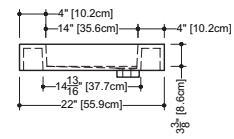

CUBE COLLECTION

VC 60R 60-1/4" x 22" x 4"

(1530 x 559 x 102 mm)

VCS 60R 60-1/4" x 22" x 2"

(1530 x 559 x 51 mm)

1 SELECT MODEL AND FAUCET HOLES CONFIGURATION

- 1A - Without overflow
- or 1B - With overflow
- + 1Bi - Overflow trim finish

2 SELECT FINISH

3 OPTION

Pop-up drain p.316

4 FLOATING SINK BRACKET SYSTEM

Important: Bracket and/or decorative trim must be ordered at the same time as the lavatory. p.83

WEIGHT: 42 lb (US) 19 kg (CA)
APPROXIMATE DELIVERY: 4 weeks
FREIGHT: Consult Freight Annex

1A MODEL WITHOUT OVERFLOW (Ex.: VC-60R-1-GA)

MADE OF WETMAR BIO™

4" HEIGHT 2" SEMI-RECESSED

CODE	CODE	FAUCET HOLE	OVERFLOW	MATTE (MA)	TRUE HIGH GLOSS™ (GA)
VC-60R	VCS-60R	No hole	None	$1430	$1625
VC-60R-1	VCS-60R-1	1 hole for mono faucet	None	$1470	$1665
VC-60R-8	VCS-60R-8	3 holes for 8" c/c faucet	None	$1490	$1685

1B MODEL WITH OVERFLOW (Ex.: VC-60R-O-1-PC-GA)

4" HEIGHT 2" SEMI-RECESSED

CODE	CODE	FAUCET HOLE	OVERFLOW	MATTE (MA)	TRUE HIGH GLOSS™ (GA)
VC-60R-O	VCS-60R-O	No hole	Overflow	$1535	$1745
VC-60R-O-1	VCS-60R-O-1	1 hole for mono faucet	Overflow	$1575	$1785
VC-60R-O-8	VCS-60R-O-8	3 holes for 8" c/c faucet	Overflow	$1595	$1805

+ 1Bi SELECT OVERFLOW TRIM FINISH Append selection to code (Ex.: VC-60R-O-1-PC-GA)

ADD TO CODE	DESCRIPTION	PRICE
-NT, -PC, -BN	No Trim, Polished Chrome, Brushed Nickel	No charge
-MB, -SB	Matte Black, Satin Brass	+$50

2 SELECT FINISH Append selection to code (Ex.: VC-60R-O-1-PC-GA)

ADD TO CODE	DESCRIPTION
-GA, -MA	White True High Gloss™, White Matte

PLAN VIEW

VC 60R

SIDE VIEW

VCS 60R

NOTE: Approximate measurement. The manufacturer accepts 1/4" (6.35 mm) variance. WETSTYLE cannot be responsible for any technical errors and reserves the right to make revisions without notice.

CUBE LAVATORY