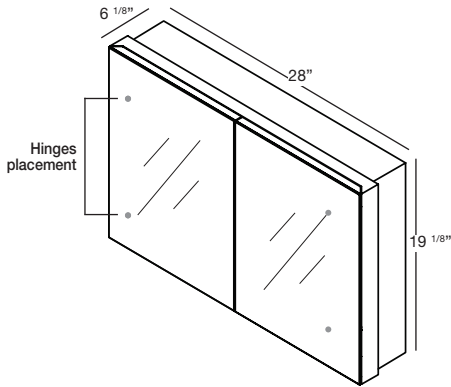

M COLLECTION

MIRRORED CABINET 19 1/8" Recessed – 28", 34", 40", 46", 58" and 70" (711, 864, 1016, 1168, 1473 and 1778 mm length)

Exterior depth: 2 1/4" – Recessed depth: 3 3/4" – Interior depth: 4 1/2"

M28ME-REC