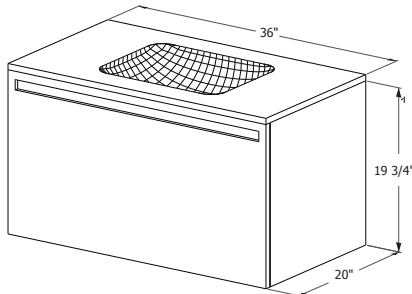

3 INTEGRATED COUNTERTOP SELECTION (sold separately)

REFER TO LAVATORY SECTION FOR COUNTERTOP PRICING
IMPORTANT: Element vanities are 20" in depth front to back.

ELR36WM

3 INTEGRATED COUNTERTOP SELECTION (sold separately)

REFER TO LAVATORY SECTION FOR COUNTERTOP PRICING
IMPORTANT: Element vanities are 20" in depth front to back.

ELR39WM