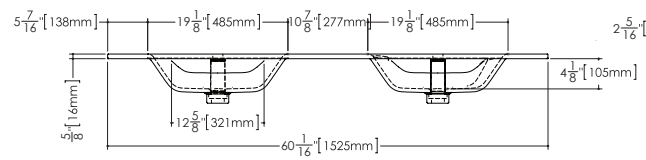

2 SELECT FINISH Append selection to code (Ex.: VELXS-60-O-1-PC-GA)

ADD TO CODE	DESCRIPTION
-GA, -MA	White True High Gloss™, White Matte

PLAN VIEW

PERSPECTIVE VIEW

FRONT VIEW

SIDE VIEW

NOTE: Approximate measurement. The manufacturer accepts 1/4" (6.35 mm) variance. WETSTYLE cannot be responsible for any technical errors and reserves the right to make revisions without notice.