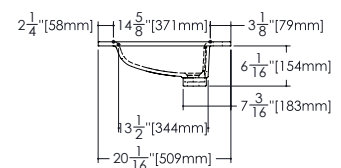

SIDE VIEW

NOTE: Approximate measurement. The manufacturer accepts 1/4" (6.35 mm) variance. WETSTYLE cannot be responsible for any technical errors and reserves the right to make revisions without notice.