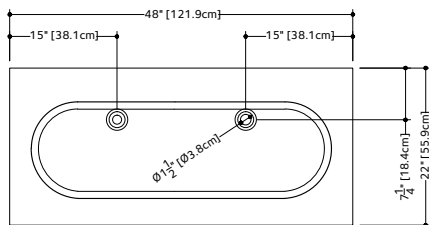

- 1A - Without overflow
- or 1B - With overflow
- + 1Bi - Overflow trim finish

2 SELECT FINISH

3 ACCESSORY INCLUDED

Oak bridge wenge shade. Other shades must be specified p.308

4 OPTION

Pop-up drain p.316

5 FLOATING SINK BRACKET SYSTEM

Important: Bracket and/or decorative trim must be ordered at the same time as the lavatory. p.83

WEIGHT: 42 lb (US) 19 kg (CA)
APPROXIMATE DELIVERY: 4 weeks
FREIGHT: Consult Freight Annex

1A MODEL WITHOUT OVERFLOW (Ex.: VOV-48-1-GA)

MADE OF WETMAR BIO™

4" HEIGHT 2" SEMI-RECESSED

CODE	CODE	FAUCET HOLE	OVERFLOW	MATTE (MA)	TRUE HIGH GLOSS™ (GA)
VOV-48	VOVS-48	No hole	None	$1365	$1550
VOV-48-1	VOVS-48-1	1 hole for mono faucet	None	$1425	$1610
VOV-48-8	VOVS-48-8	3 holes for 8" c/c faucet	None	$1445	$1630

1B MODEL WITH OVERFLOW (Ex.: VOV-48-O-1-PC-GA)

4" HEIGHT 2" SEMI-RECESSED

CODE	CODE	FAUCET HOLE	OVERFLOW	MATTE (MA)	TRUE HIGH GLOSS™ (GA)
VOV-48-O	VOVS-48-O	No hole	Overflow	$1520	$1730
VOV-48-O-1	VOVS-48-O-1	1 hole for mono faucet	Overflow	$1580	$1790
VOV-48-O-8	VOVS-48-O-8	3 holes for 8" c/c faucet	Overflow	$1600	$1810

+ 1Bi SELECT OVERFLOW TRIM FINISH Append selection to code (Ex.: VOV-48-O-1-PC-GA)

ADD TO CODE	DESCRIPTION	PRICE
-NT, -PC, -BN	No Trim, Polished Chrome, Brushed Nickel	No charge
-MB, -SB	Matte Black, Satin Brass	+$100

2 SELECT FINISH Append selection to code (Ex.: VOV-48-O-1-PC-GA)

ADD TO CODE	DESCRIPTION
-GA, -MA	White True High Gloss™, White Matte

PLAN VIEW

VOV 48