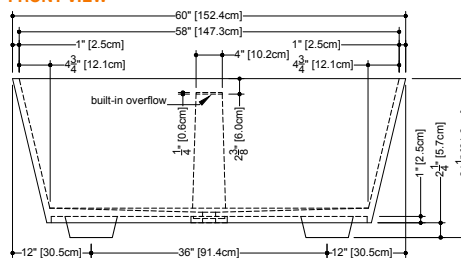

PLAN VIEW

FRONT VIEW

SIDE VIEW

NOTE: Approximate measurement. The manufacturer accepts 1/4" (6.35 mm) variance. WETSTYLE cannot be responsible for any technical errors and reserves the right to make revisions without notice.