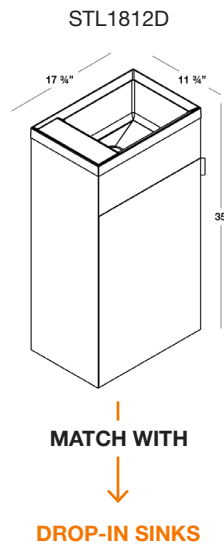

STELLÉ COLLECTION

PEDESTAL – WITH DOOR 15-3/4", 17-3/4" and 23-3/4" LENGTH

(400, 451 and 603 mm LENGTH)

3 INTEGRATED COUNTERTOP SELECTION SOLD SEPARATELY Refer to specified page for pricing

PEDESTALS

OR

APPROXIMATE DELIVERY	4 weeks 6 weeks for premium finishes (*)
FREIGHT	Consult Freight Annex

NOTE: Approximate measurement. The manufacturer accepts 1/4" (6.35 mm) variance. WETSTYLE cannot be responsible for any technical errors and reserves the right to make revisions without notice.