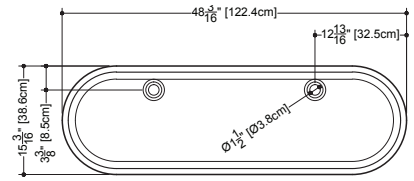

PLAN VIEW

FRONT VIEW

SIDE VIEW

NOTE: Approximate measurement. The manufacturer accepts 1/4" (6.35 mm) variance. WETSTYLE cannot be responsible for any technical errors and reserves the right to make revisions without notice.