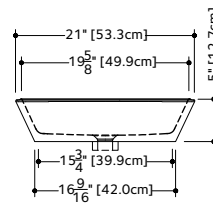

FRONT VIEW

SIDE VIEW