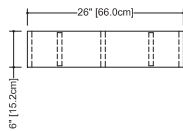

FREESTANDING NICHES

FREESTANDING NICHES 19-1/4" to 21-5/8" height 6" depth x 26" length (152 x 660 x 489 to 549 mm)

HEIGHT		FINISHES					
INCHES	CM	WOOD	WENGE (2)	WHITE (5)	BLACK (31)	ST. HAR. GREY (36)	PRICE
19 1/4"	51	OAK	S1914-2	S1914-5	S1914-31	S1914-36	$645
19 7/8"	51	OAK	S1978-2	S1978-5	S1978-31	S1978-36	$645
21 5/8"	66	OAK	S2158-2	S2158-5	S2158-31	S2158-36	$645
INCHES	CM	WOOD	COFFEE BEAN (37)	SMOKED (38)	PRICE	NATURAL (1)	PRICE
19 1/4"	51	OAK	S1914-37	S1914-38	$645	S1914-1	$855
19 7/8"	51	OAK	S1978-37	S1978-38	$645	S1978-1	$855
21 5/8"	66	OAK	S2158-37	S2158-38	$645	S2158-1	$855
INCHES	CM	WOOD	NATURAL (11)	NATURAL NO CALICO (12)	CHOCOLATE (16)		PRICE
19 1/4"	51	WALNUT	S1914-11	S1914-12	S1914-16		$855
19 7/8"	51	WALNUT	S1978-11	S1978-12	S1978-16		$855
21 5/8"	66	WALNUT	S2158-11	S2158-12	S2158-16		$855
INCHES	CM	WOOD	EUCALYPTUS (81)	MOZAMBIQUE (82)			PRICE
19 1/4"	51	PREMIUM	S1914-81	S1914-82			$1010
19 7/8"	51	PREMIUM	S1978-81	S1978-82			$1010
21 5/8"	66	PREMIUM	S2158-81	S2158-82			$1010

APPROXIMATE DELIVERY: 4 weeks - *6 weeks for premium finishes
FREIGHT: Consult Freight Annex

19 1/4": For bathtub models BC 11, BC 12

PLAN VIEW