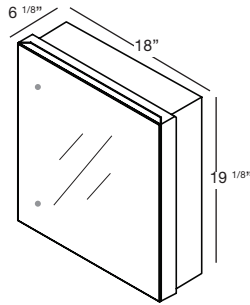

M18MEL-REC