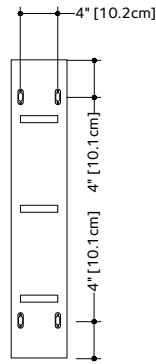

M COLLECTION

TOWEL HOLDER 32" or 60" height

(813 or 1524 mm height)

back view

side view

back view

side view

NOTE: Approximate measurement. The manufacturer accepts 1/4" (6.35 mm) variance. WETSTYLE cannot be responsible for any technical errors and reserves the right to make revisions without notice.