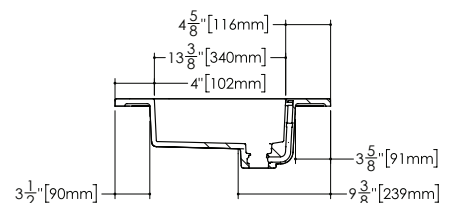

SIDE VIEW

NOTE: Approximate measurement. The manufacturer accepts 1/4" (6.35 mm) variance. WETSTYLE cannot be responsible for any technical errors and reserves the right to make revisions without notice.

BAUHAUS LAVATORY