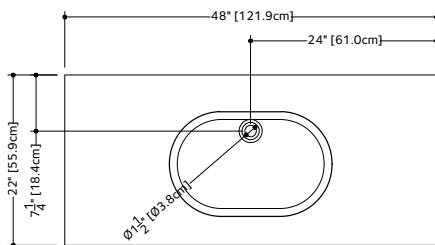

(1219 x 559 x 51 mm)

OVE LAVATORY

1 SELECT MODEL AND FAUCET HOLES CONFIGURATION

- 1A - Without overflow
- or
- 1B - With overflow
- + 1Bi - Overflow trim finish

2 SELECT FINISH

3 OPTION

Pop-up drain p.316

4 FLOATING SINK BRACKET SYSTEM

Important: Bracket and/or decorative trim must be ordered at the same time as the lavatory. p.83

WEIGHT: 35 lb (US) 16 kg (CA)
APPROXIMATE DELIVERY: 4 weeks
FREIGHT: Consult Freight Annex

1A MODEL WITHOUT OVERFLOW (Ex.: VOV-48C-1-GA) **MADE OF WETMAR BIO™**

4" HEIGHT 2" SEMI-RECESSED

CODE	CODE	FAUCET HOLE	OVERFLOW	MATTE (MA)	TRUE HIGH GLOSS™ (GA)
VOV-48C	VOVS-48C	No hole	None	$1210	$1375
VOV-48C-1	VOVS-48C-1	1 hole for mono faucet	None	$1250	$1415
VOV-48C-8	VOVS-48C-8	3 holes for 8" c/c faucet	None	$1270	$1435

1B MODEL WITH OVERFLOW (Ex.: VOV-48C-O-1-PC-GA)

4" HEIGHT 2" SEMI-RECESSED

CODE	CODE	FAUCET HOLE	OVERFLOW	MATTE (MA)	TRUE HIGH GLOSS™ (GA)
VOV-48C-O	VOVS-48C-O	No hole	Overflow	$1315	$1495
VOV-48C-O-1	VOVS-48C-O-1	1 hole for mono faucet	Overflow	$1355	$1535
VOV-48C-O-8	VOVS-48C-O-8	3 holes for 8" c/c faucet	Overflow	$1375	$1555

+ 1Bi SELECT OVERFLOW TRIM FINISH Append selection to code (Ex.: VOV-48C-O-1-PC-GA)

ADD TO CODE	DESCRIPTION	PRICE
-NT, -PC, -BN	No Trim, Polished Chrome, Brushed Nickel	No charge
-MB, -SB	Matte Black, Satin Brass	+$50

2 SELECT FINISH Append selection to code (Ex.: VOV-48C-O-1-PC-GA)

ADD TO CODE	DESCRIPTION
-GA, -MA	White True High Gloss™, White Matte

PLAN VIEW

VOV 48C