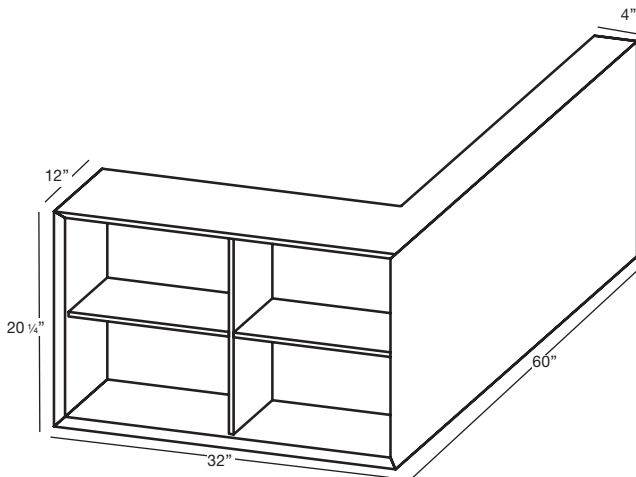

M COLLECTION

STORAGE FURNITURE For Cube bathtubs – 4 niches – 60” length

(1524 mm length)

1 NOTES

AVAILABLE RIGHT OR LEFT SIDE.

WOOD: All natural wood finishes, may differ from sample or pictures as wood grains vary somewhat from piece to piece. This adds natural beauty and character making each made-to-order piece unique in veining, grain, pattern and color.

2 MODEL SELECTION

LENGTH		FINISHES					
INCHES	CM	WOOD	WENGE (2)	WHITE (5)	BLACK (31)	ST. HAR. GREY (36)	PRICE
60" Left	153	OAK	MCF60NL-2	MCF60NL-5	MCF60NL-31	MCF60NL-36	$2115
60" Right	153	OAK	MCF60NR-2	MCF60NR-5	MCF60NR-31	MCF60NR-36	
INCHES	CM	WOOD	COFFEE BEAN (37)	SMOKED (38)	PRICE	NATURAL (1)	PRICE
60" Left	153	OAK	MCF60NL-37	MCF60NL-38	$2115	MCF60NL-1	$2855
60" Right	153	OAK	MCF60NR-37	MCF60NR-38		MCF60NR-1	
INCHES	CM	WOOD	NATURAL (11)	NATURAL NO CALICO (12)	CHOCOLATE (16)		PRICE
60" Left	153	WALNUT	MCF60NL-11	MCF60NL-12	MCF60NL-16		$2855
60" Right	153	WALNUT	MCF60NR-11	MCF60NR-12	MCF60NR-16		
INCHES	CM	LACQUER	WHITE (21)	ST. HAR. GREY (28)	BLACK (29)	NEW PACIFIC BLUE (27)	PRICE
60" Left	153	MAT	MCF60NL-21	MCF60NL-28	MCF60NL-29	MCF60NL-27	$2330
60" Right	153	MAT	MCF60NR-21	MCF60NR-28	MCF60NR-29	MCF60NR-27	
INCHES	CM	WOOD	EUCALYPTUS (81)*	MOZAMBIQUE (82)*			PRICE
60" Left	153	PREMIUM	MCF60NL-81	MCF60NL-82			$3705
60" Right	153	PREMIUM	MCF60NR-81	MCF60NR-82			

MCF60-NL (LEFT)