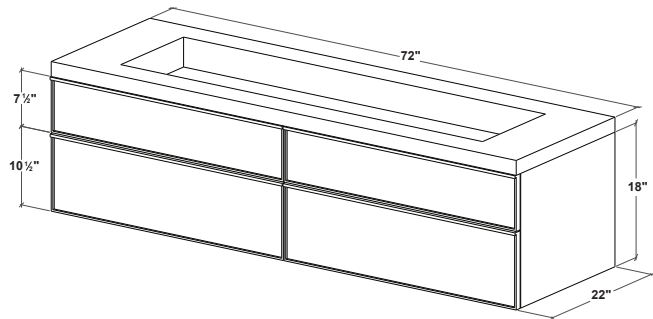

WOOD: All natural wood finishes, AWI Rated 5 Finish, FSC Certified, CARB Compliant, Formaldehyde free may differ slightly from sample or pictures as natural wood grains vary somewhat from piece to piece adding natural beauty and character making each made-to-order piece unique.

IMPORTANT: Please indicate on your purchase order your choice of lavatory. Must be purchased with a WETSTYLE integrated countertop (sold separately). Vessel sinks cannot be used with FRAME Linea vanities without a countertop. Lavatory will extend beyond the vanity by approximately 1/8" on both sides to better prevent potential water accumulation between the lavatory and the vanity.

2 MODEL SELECTION 72" TROUGH SINK

FINISHES		CODE	PRICE
WOOD			
Oak	Natural (1)	FRL72WM-T-1	$6535
Oak	Wenge (2)	FRL72WM-T-2	$6245
Oak	White (5)	FRL72WM-T-5	$6245
Oak	Black (31)	FRL72WM-T-31	$6245
Oak	St. Har. Grey (36)	FRL72WM-T-36	$6245
Oak	Coffee Bean (37)	FRL72WM-T-37	$6245
Oak	Smoked (38)	FRL72WM-T-38	$6245
WOOD			
Walnut	Natural No Calico (12)	FRL72WM-T-12	$6535
Walnut	Chocolate (16)	FRL72WM-T-16	$6535
LACQUER			
Mat	White (21)	FRL72WM-T-21	$5815
Mat	St. Har. Grey (28)	FRL72WM-T-28	$5815
Mat	Black (29)	FRL72WM-T-29	$5815

* Walnut natural (11) and premium finishes not available

FRL72WM-T

FEATURES

- All wood construction
- Hand pull crafted in solid wood
- Finished drawer interiors
- Blum slow close glides
- Vertical grain pattern