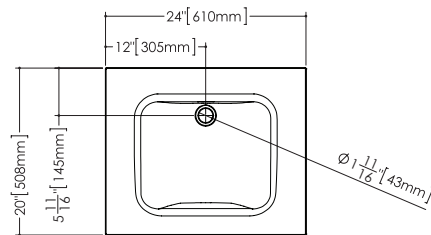

ELEMENT COLLECTION

VELXS 24 24" x 20" x 5/8"

(610 x 508 x 16 mm)

ELEMENT LAVATORY

1 SELECT MODEL AND FAUCET HOLES CONFIGURATION

- 1A - Without overflow
- or
- 1B - With overflow
- + 1Bi - Overflow trim finish

2 SELECT FINISH

3 OPTION

Pop-up drain p.316

WEIGHT:	16 lb (US)	7 kg (CA)
APPROXIMATE DELIVERY:	4 weeks	
FREIGHT:	Consult Freight Annex	

1A MODEL WITHOUT OVERFLOW (Ex.: VELXS-24-1-GA)

MADE OF WETMAR BIO™

CODE	FAUCET HOLE	OVERFLOW	MATTE (MA)	TRUE HIGH GLOSS™ (GA)
VELXS-24	No hole	None	$835	$950
VELXS-24-1	1 hole for mono faucet	None	$875	$999
VELXS-24-8	3 holes for 8" c/c faucet	None	$895	$1010

1B MODEL WITH OVERFLOW (Ex.: VELXS-24-O-1-PC-GA)

CODE	FAUCET HOLE	OVERFLOW	MATTE (MA)	TRUE HIGH GLOSS™ (GA)
VELXS-24-O	No hole	Overflow	$940	$1070
VELXS-24-O-1	1 hole for mono faucet	Overflow	$980	$1110
VELXS-24-O-8	3 holes for 8" c/c faucet	Overflow	$1000	$1130

+ 1Bi SELECT OVERFLOW TRIM FINISH Append selection to code (Ex.: VELXS-24-O-1-PC-GA)

ADD TO CODE	DESCRIPTION	PRICE
-NT, -PC, -BN	No Trim, Polished Chrome, Brushed Nickel	No charge
-MB, -SB	Matte Black, Satin Brass	+$100

2 SELECT FINISH Append selection to code (Ex.: VELXS-24-O-1-PC-GA)

ADD TO CODE	DESCRIPTION
-GA, -MA	White True High Gloss™, White Matte

PLAN VIEW