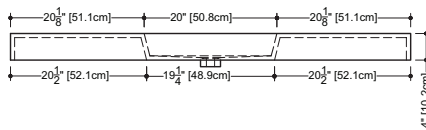

VC 60C

FRONT VIEW