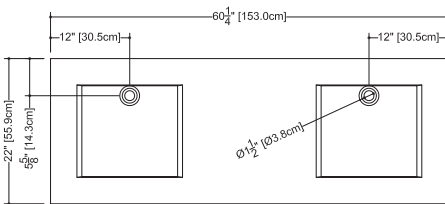

(1530 x 559 x 51 mm)

CUBE LAVATORY

1 SELECT MODEL AND FAUCET HOLES CONFIGURATION

- 1A - Without overflow
- or
- 1B - With overflow
- + 1Bi - Overflow trim finish

2 SELECT FINISH

3 OPTION

Pop-up drain p.316

4 FLOATING SINK BRACKET SYSTEM

Important: Bracket and/or decorative trim must be ordered at the same time as the lavatory. p.83

WEIGHT: 56 lb (US) 26 kg (CA)
APPROXIMATE DELIVERY: 4 weeks
FREIGHT: Consult Freight Annex

VCS60-O-NT-GA

1A MODEL WITHOUT OVERFLOW (Ex.: VC-60-1-GA)

MADE OF WETMAR BIO™

4" HEIGHT 2" SEMI-RECESSED

CODE	CODE	FAUCET HOLE	OVERFLOW	MATTE (MA)	TRUE HIGH GLOSS™ (GA)
VC-60	VCS-60	No hole	None	$1490	$1835
VC-60-1	VCS-60-1	1 hole for mono faucet	None	$1550	$1895
VC-60-8	VCS-60-8	3 holes for 8" c/c faucet	None	$1570	$1915

1B MODEL WITH OVERFLOW (Ex.: VC-60-O-1-PC-GA)

4" HEIGHT 2" SEMI-RECESSED

CODE	CODE	FAUCET HOLE	OVERFLOW	MATTE (MA)	TRUE HIGH GLOSS™ (GA)
VC-60-O	VCS-60-O	No hole	Overflow	$1625	$2015
VC-60-O-1	VCS-60-O-1	1 hole for mono faucet	Overflow	$1685	$2075
VC-60-O-8	VCS-60-O-8	3 holes for 8" c/c faucet	Overflow	$1705	$2095

+ 1Bi SELECT OVERFLOW TRIM FINISH Append selection to code (Ex.: VC-60-O-1-PC-GA)

ADD TO CODE	DESCRIPTION	PRICE
-NT, -PC, -BN	No Trim, Polished Chrome, Brushed Nickel	No charge
-MB, -SB	Matte Black, Satin Brass	+$100

2 SELECT FINISH Append selection to code (Ex.: VC-60-O-1-PC-GA)

ADD TO CODE	DESCRIPTION
-GA, -MA	White True High Gloss™, White Matte

PLAN VIEW