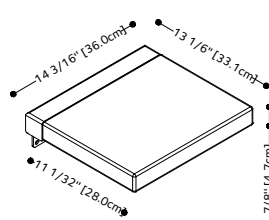

PERSPECTIVE VIEW