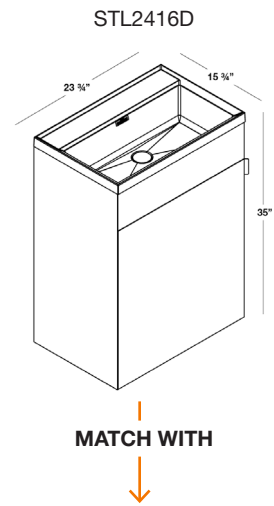

STELLÉ COLLECTION

PEDESTAL – WITH DOOR 15-3/4", 17-3/4" and 23-3/4" LENGTH

(400, 451 and 603 mm LENGTH)

3 INTEGRATED COUNTERTOP SELECTION SOLD SEPARATELY Refer to specified page for pricing

PEDESTALS

OR

APPROXIMATE DELIVERY	4 weeks 6 weeks for premium finishes (*)
FREIGHT	Consult Freight Annex

NOTE: Approximate measurement. The manufacturer accepts 1/4" (6.35 mm) variance. WETSTYLE cannot be responsible for any technical errors and reserves the right to make revisions without notice.