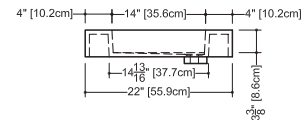

CUBE COLLECTION

VC 36 36" x 22" x 4"

(914 x 559 x 102 mm)

VCS 36 36" x 22" x 2"

(914 x 559 x 51 mm)

CUBE LAVATORY

1 SELECT MODEL AND FAUCET HOLES CONFIGURATION

- 1A - Without overflow
- or 1B - With overflow
- + 1Bi - Overflow trim finish

2 SELECT FINISH

3 OPTION

Pop-up drain p.316

4 FLOATING SINK BRACKET SYSTEM

Important: Bracket and/or decorative trim must be ordered at the same time as the lavatory. p.83

WEIGHT: 34 lb (US) 26 kg (CA)
APPROXIMATE DELIVERY: 4 weeks
FREIGHT: Consult Freight Annex

1A MODEL WITHOUT OVERFLOW (Ex.: VC-36-1-GA)

MADE OF WETMAR BIO™

4" HEIGHT 2" SEMI-RECESSED

CODE	CODE	FAUCET HOLE	OVERFLOW	MATTE (MA)	TRUE HIGH GLOSS™ (GA)
VC-36	VCS-36	No hole	None	$1215	$1365
VC-36-1	VCS-36-1	1 hole for mono faucet	None	$1250	$1415
VC-36-8	VCS-36-8	3 holes for 8" c/c faucet	None	$1270	$1435

1B MODEL WITH OVERFLOW (Ex.: VC-36-O-1-PC-GA)

4" HEIGHT 2" SEMI-RECESSED

CODE	CODE	FAUCET HOLE	OVERFLOW	MATTE (MA)	TRUE HIGH GLOSS™ (GA)
VC-36-O	VCS-36-O	No hole	Overflow	$1315	$1495
VC-36-O-1	VCS-36-O-1	1 hole for mono faucet	Overflow	$1355	$1535
VC-36-O-8	VCS-36-O-8	3 holes for 8" c/c faucet	Overflow	$1375	$1555

+ 1Bi SELECT OVERFLOW TRIM FINISH Append selection to code (Ex.: VC-36-O-1-PC-GA)

ADD TO CODE	DESCRIPTION	PRICE
-NT, -PC, -BN	No Trim, Polished Chrome, Brushed Nickel	No charge
-MB, -SB	Matte Black, Satin Brass	+$50

2 SELECT FINISH Append selection to code (Ex.: VC-36-O-1-PC-GA)

ADD TO CODE	DESCRIPTION
-GA, -MA	White True High Gloss™, White Matte

PLAN VIEW

VC 36

SIDE VIEW

VCS 36

NOTE: Approximate measurement. The manufacturer accepts 1/4" (6.35 mm) variance. WETSTYLE cannot be responsible for any technical errors and reserves the right to make revisions without notice.