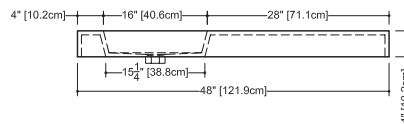

VC 48L

FRONT VIEW