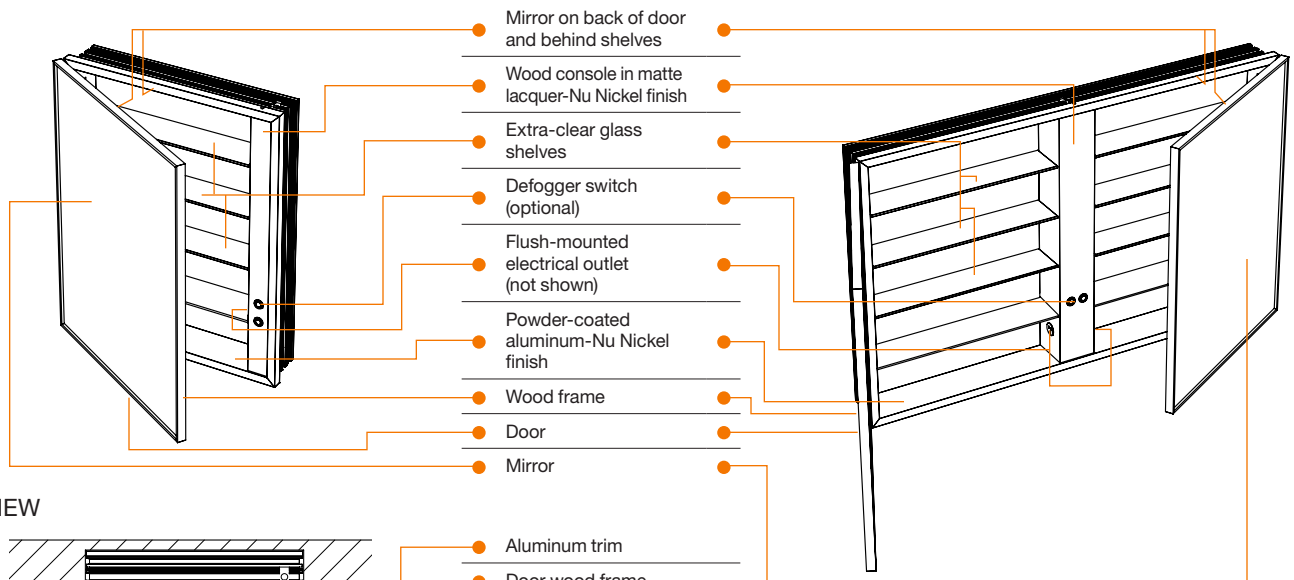

RESSESSED

PLAN VIEW