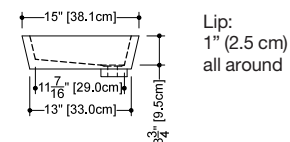

NOTE: Approximate measurement. The manufacturer accepts 1/4" (6.35 mm) variance. WETSTYLE cannot be responsible for any technical errors and reserves the right to make revisions without notice.