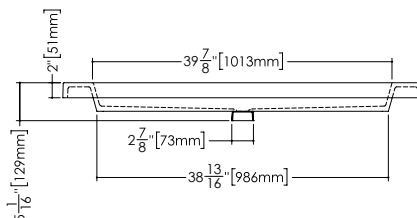

VCS 48-1D

FRONT VIEW