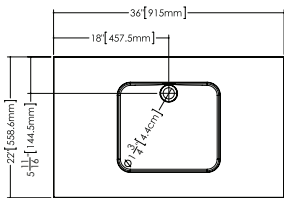

VDCOXS 36

PLAN VIEW