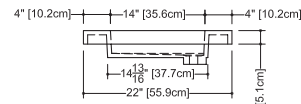

SIDE VIEW

NOTE: Approximate measurement. The manufacturer accepts 1/4" (6.35 mm) variance. WETSTYLE cannot be responsible for any technical errors and reserves the right to make revisions without notice.