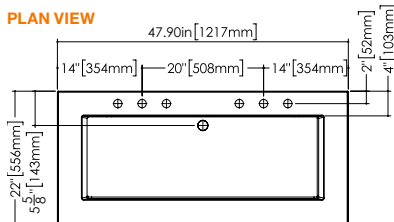

CUBE COLLECTION

VC 48-1D 48" x 22" x 4"

(1219 x 559 x 102 mm)

VCS 48-1D 48" x 22" x 2"

(1219 x 559 x 51 mm)

CUBE LAVATORY

1 SELECT MODEL AND FAUCET HOLES CONFIGURATION

- 1A - Without overflow
- or 1B - With overflow
- + 1Bi - Overflow trim finish

2 SELECT FINISH

3 ACCESSORY INCLUDED

Oak bridge in wenge shade.
Other shades must be specified p.308

4 OPTION

Pop-up drain p.316

5 FLOATING SINK BRACKET SYSTEM

Important: Bracket and/or decorative trim must be ordered at the same time as the lavatory. p.83

WEIGHT: 46 lb (US) 21 kg (CA)
APPROXIMATE DELIVERY: 4 weeks
FREIGHT: Consult Freight Annex

1A MODEL WITHOUT OVERFLOW (Ex.: VC-48D-1-GA)

MADE OF WETMAR BIO™

4" HEIGHT 2" SEMI-RECESSED

CODE	CODE	FAUCET HOLE	OVERFLOW	MATTE (MA)	TRUE HIGH GLOSS™ (GA)
VC48-1D	VCS48-1D	No hole	None	$1500	$1705
VC48-1D-1	VCS48-1D-1	2 x 1 hole for mono faucet	None	$1560	$1765
VC48-1D-8	VCS48-1D-8	2 x 3 holes for 8" c/c faucet	None	$1580	$1785

1B MODEL WITH OVERFLOW (Ex.: VC-48D-O-1-PC-GA)

4" HEIGHT 2" SEMI-RECESSED

CODE	CODE	FAUCET HOLE	OVERFLOW	MATTE (MA)	TRUE HIGH GLOSS™ (GA)
VC48-1D-O	VCS48-1D-O	No hole	Overflow	$1605	$1825
VC48-1D-O-1	VCS48-1D-O-1	2 x 1 hole for mono faucet	Overflow	$1665	$1885
VC48-1D-O-8	VCS48-1D-O-8	2 x 3 holes for 8" c/c faucet	Overflow	$1685	$1905

+ 1Bi SELECT OVERFLOW TRIM FINISH Append selection to code (Ex.: VC-48D-O-1-PC-GA)

ADD TO CODE	DESCRIPTION	PRICE
-NT, -PC, -BN	No Trim, Polished Chrome, Brushed Nickel	No charge
-MB, -SB	Matte Black, Satin Brass	+$50

2 SELECT FINISH Append selection to code (Ex.: VC-48D-O-1-PC-GA)

ADD TO CODE	DESCRIPTION
-GA, -MA	White True High Gloss™, White Matte

1D = 1 CENTER DRAIN

FRONT VIEW

SIDE VIEW

FRONT VIEW

SIDE VIEW