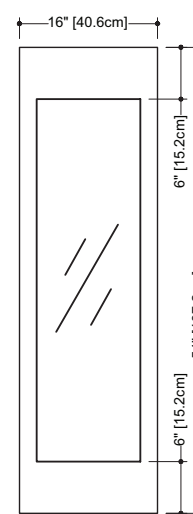

Z-21654

FRONT VIEW