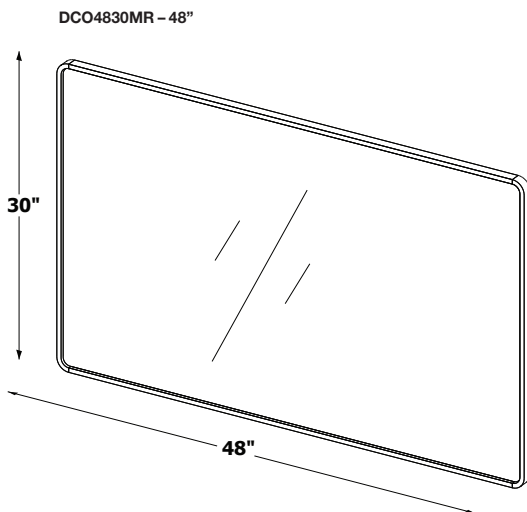

DÉCO COLLECTION

MIRROR 30" height 24", 30", 36", 48" and 60" length

(609, 762, 914, 1219 and 1524 mm length)

DEPTH: 7/8" + FLOATING EFFECT (MIRROR EXTENDS 1/4" OFF THE WALL)

FEATURES

- Made of all natural solid wood and veneer
- AWI rated level 5 marine grade finish for moisture resistance
- 3mm polished edges mirror with rounded corners
- Z-clip hanging system

APPROXIMATE DELIVERY: 4 - 6 weeks

FREIGHT: Consult Freight Annex

NOTE: Approximate measurement. The manufacturer accepts 1/4" (6.35 mm) variance. WETSTYLE cannot be responsible for any technical errors and reserves the right to make revisions without notice.