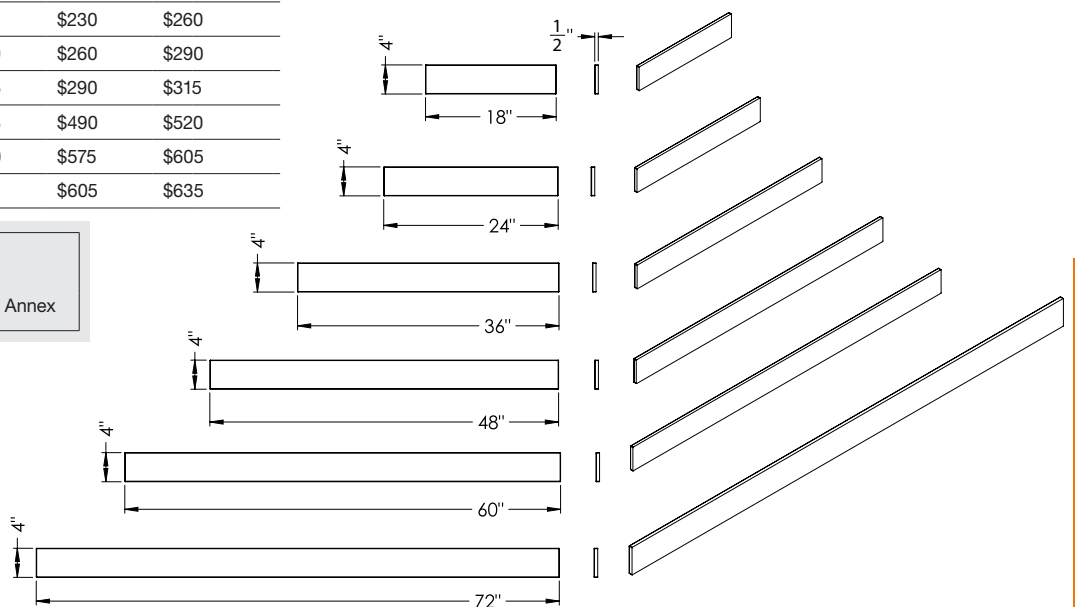

FRONT VIEW

SIDE VIEW

PERSPECTIVE

NOTE: Approximate measurement. The manufacturer accepts 1/4" (6.35 mm) variance. WETSTYLE cannot be responsible for any technical errors and reserves the right to make revisions without notice.