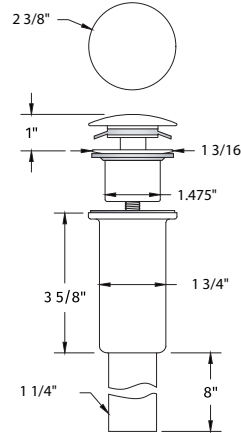

DOME TOP DRAIN WITH SOFT TOUCH POP-UP (FULL DRAIN KIT)

FOR LAVATORIES AND VESSEL SINKS

FOR SINKS WITHOUT OVERFLOW

CODE	FINISHED	PRICE
DS02RF-PC	POLISHED CHROME	$250
DS02RF-BN	BRUSHED NICKEL	$250
DS02RF-MA	APOLLO WHITE, MATTE	$275
DS02RF-GA	APOLLO WHITE, TRUE HIGH GLOSS	$290
DS02RF-MB	MATTE BLACK (METAL)	$310
DS02RF-SB	SATIN BRASS	$310
DS02RF-MBL*	MATTE BLACK	$340
DS02RF-MGR*	MATTE GREY	$340

* Drain Cap **MADE OF WETMAR BIO™**

FOR SINKS WITH OVERFLOW

CODE	FINISHED	PRICE
DS02RF-O-PC	POLISHED CHROME	$275
DS02RF-O-BN	BRUSHED NICKEL	$275
DS02RF-O-MA	APOLLO WHITE, MATTE	$300
DS02RF-O-GA	APOLLO WHITE, TRUE HIGH GLOSS	$315
DS02RF-O-MB	MATTE BLACK	$335
DS02RF-O-SB	SATIN BRASS	$335
DS02RF-O-MBL*	MATTE BLACK	$350
DS02RF-O-MGR*	MATTE GREY	$350

* Drain Cap **MADE OF WETMAR BIO™**

PLAN VIEW

DS02RF
(without overflow)