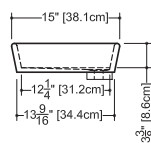

OVE COLLECTION

SERIES VOV 8-A 15", 21-1/2", 36" and 48" above counter

(381, 546, 914 and 1219 mm)

1 SELECT MODEL AND FAUCET HOLES CONFIGURATION

- 1A - Without overflow
- or 1B - With overflow
- + 1Bi - Overflow trim finish

2 SELECT FINISH

3 OPTION

Pop-up drain

p. 316

APPROXIMATE DELIVERY:

4 weeks

FREIGHT:

Consult Freight Annex

*VOV815A is only available without overflow

**Oak bridge for model VOV848A can be ordered in other shades. p.308

1A MODEL WITHOUT OVERFLOW (Ex.: VOV848A-GA)

MADE OF WETMAR BIO™

CODE	OVERFLOW	ACCESSORY	MATTE (MA)	TRUE HIGH GLOSS™ (GA)
VOV 815A*	None	None	$825	$935
VOV 821A	None	None	$1050	$1195
VOV 836A	None	None	$1215	$1380
VOV 848A	None	Oak bridge wenge shade included**	$1580	$1795

1B MODEL WITH OVERFLOW (Ex.: VOV848A-O-PC-GA)

CODE	OVERFLOW	ACCESSORY	MATTE (MA)	TRUE HIGH GLOSS™ (GA)
VOV 821A-O	Overflow	None	$1155	$1315
VOV 836A-O	Overflow	None	$1320	$1500
VOV 848A-O	Overflow	Oak bridge wenge shade included**	$1740	$1975

+ 1Bi SELECT OVERFLOW TRIM FINISH Append selection to code (Ex.: VOV848A-O-PC-GA)

ADD TO CODE	DESCRIPTION	PRICE
-NT, -PC, -BN	No Trim, Polished Chrome, Brushed Nickel	No charge
-MB, -SB	Matte Black, Satin Brass	15", 21" and 36" +$50 48" +$100

2 SELECT FINISH Append selection to code (Ex.: VOV848A-O-PC-GA)

ADD TO CODE	DESCRIPTION
-GA, -MA	White True High Gloss™, White Matte

OVE VESSEL SINK

PLAN VIEW

FRONT VIEW

SIDE VIEW

PLAN VIEW

FRONT VIEW

SIDE VIEW

PLAN VIEW

FRONT VIEW

SIDE VIEW

PLAN VIEW

FRONT VIEW

SIDE VIEW

NOTE: Approximate measurement. The manufacturer accepts 1/4" (6.35 mm) variance. WETSTYLE cannot be responsible for any technical errors and reserves the right to make revisions without notice.