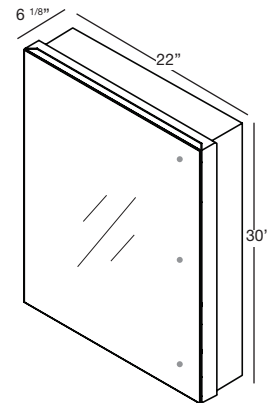

M2230MER-REC

NOTE: Approximate measurement. The manufacturer accepts 1/4" (6.35 mm) variance. WETSTYLE cannot be responsible for any technical errors and reserves the right to make revisions without notice.