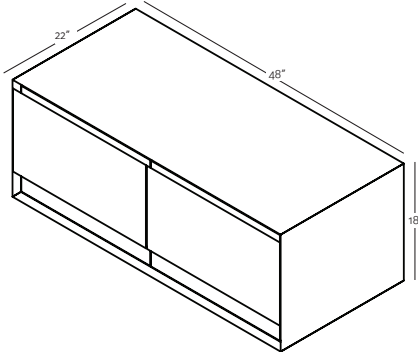

VANITY 18" height Wall-mount – 2 drawers 48" and 60"

(1219 and 1525 mm length)

M4818WM

M6018WM

3 INTEGRATED COUNTERTOP SELECTION (sold separately)

REFER TO LAVATORY SECTION FOR COUNTERTOP PRICING
· 2" / 4" height models