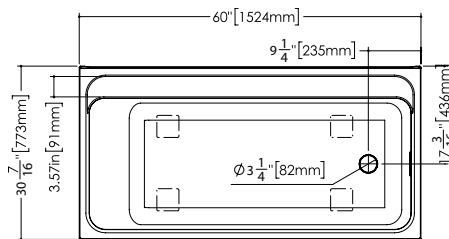

1 SELECT MODEL (Ex.: BLB03-PC-GA)

MADE OF WETMAR BIO™

CODE	POSITION	OPTIONAL WHITE TRAP ACCESS	MATTE (MA)	TRUE HIGH GLOSS™ (GA)	MATTE BLACK (MBL) MATTE GREY (MGR)
BLB0302-R	Right	Available, must be specified if required	$5615	$6265	$7465
BLB0304-R	Right	Available, must be specified if required	$5615	$6265	$7465
BLB0305-R	Right	Available, must be specified if required	$5615	$6265	$7465
BLB0306-R	Right	Available, must be specified if required	$5210	$5795	$6995

2 SELECT DRAIN AND OVERFLOW TRIM FINISH Append selection to code (Ex.: BLB03-PC-GA)

(MGR overflow trim not available)

	WHITE	POLISHED CHROME	BRUSHED NICKEL	PRICE	NEW MATTE BLACK	NEW MATTE GREY	SATIN BRASS	PRICE
Drain cover and o/f metal trim		-PC	-BN	No charge	-MB	-MGRMB	-SB	+$300
Drain cover only (o/f without trim)	-WHNT	-PCNT	-BNNT	No charge	-MBNT	-MGRNT	-SBNT	+$200

3 SELECT PLUMBING CONNECTION Append selection to code (Ex.: BLB03-PC-COP-GA)

This tub is equipped with **WETSTYLE Plug & Bathe™** overflow and drain connection system.

Included	Standard ABS connection	PRICE
-COP	Copper connection (local code dependant)	+$230

4 SELECT FINISH Append selection to code (Ex.: BLB03-PC-GA)

ADD TO CODE	DESCRIPTION
-GA, -MA, NEW -MBL, -MGR	White True High Gloss™, White Matte, Matte Black, Matte Grey

NEW - CUSTOM COLORS AVAILABLE +$2400 to price of Gloss (GA) finish
RAL/Pantone code or color sample to be specified

PLAN VIEW