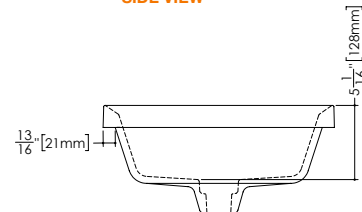

SIDE VIEW

NOTE: Approximate measurement. The manufacturer accepts 1/4" (6.35 mm) variance. WETSTYLE cannot be responsible for any technical errors and reserves the right to make revisions without notice.