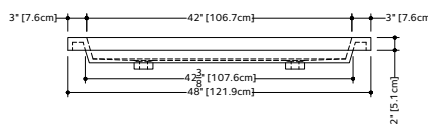

VOVS 48

FRONT VIEW