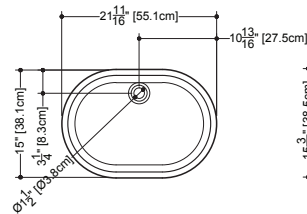

VOV 821U (weight 18 lb/8 kg)

VOV 836U (weight 27 lb/12 kg)

PLAN VIEW

FRONT VIEW