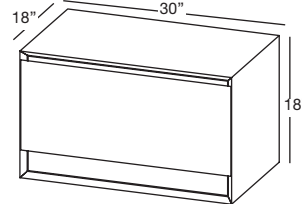

3 INTEGRATED COUNTERTOP SELECTION (sold separately)

REFER TO LAVATORY SECTION FOR COUNTERTOP PRICING
· 2" / 4" height models

IMPORTANT: Do not forget to specify the optional pre-cut, see #4

ALSO COMPATIBLE WITH THE FOLLOWING WETSTYLE VESSEL SINK MODELS
(only if used with a wall-mounted faucet):

VCR821A, VTP821A, VC815A, VC821A, VOV815A, VOV821A

MM3618WM