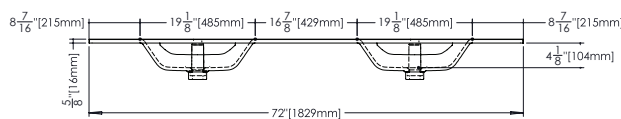

2 SELECT FINISH Append selection to code (Ex.: VELXS-72-O-1-PC-GA)

ADD TO CODE	DESCRIPTION
-GA, -MA	White True High Gloss™, White Matte

PLAN VIEW

PERSPECTIVE VIEW

FRONT VIEW

SIDE VIEW

NOTE: Approximate measurement. The manufacturer accepts 1/4" (6.35 mm) variance. WETSTYLE cannot be responsible for any technical errors and reserves the right to make revisions without notice.