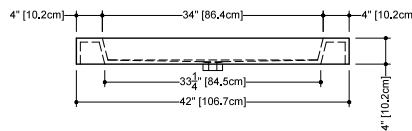

VC 42

FRONT VIEW