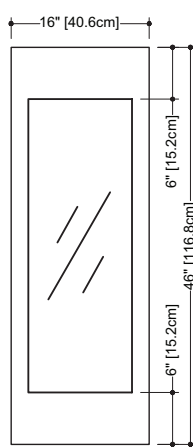

Z COLLECTION

MIRRORS 46" and 54" height

(117 and 137 mm height)

1 NOTES

FOR VERTICAL OR HORIZONTAL INSTALLATION.

WOOD: All natural wood finishes, may differ from sample or pictures as wood grains vary somewhat from piece to piece. This adds natural beauty and character making each made-to-order piece unique in veining, grain, pattern and color.

2 MODEL SELECTION

LENGTH		FINISHES					
INCHES	CM	WOOD	WENGE (2)	WHITE (5)	BLACK (31)	ST. HAR. GREY (36)	PRICE
46"	117	OAK	Z-21646-2	Z-21646-5	Z-21646-31	Z-21646-36	$945
54"	137	OAK	Z-21654-2	Z-21654-5	Z-21654-31	Z-21654-36	$1025
INCHES	CM	WOOD	COFFEE BEAN (37)	SMOKED (38)	PRICE	NATURAL (1)	PRICE
46"	117	OAK	Z-21646-37	Z-21646-38	$945	Z-21646-1	$1230
54"	137	OAK	Z-21654-37	Z-21654-38	$1025	Z-21654-1	$1340
INCHES	CM	WOOD	NATURAL (11)	NATURAL NO CALICO (12)	CHOCOLATE (16)		PRICE
46"	117	WALNUT	Z-21646-11	Z-21646-12	Z-21646-16		$1230
54"	137	WALNUT	Z-21654-11	Z-21654-12	Z-21654-16		$1340
INCHES	CM	WOOD	EUCALYPTUS (81)*	MOZAMBIQUE (82) *			PRICE
46"	117	PREMIUM	Z-21646-81	Z-21646-82			$1450
54"	137	PREMIUM	Z-21654-81	Z-21654-82			$1580

Z-21646

FRONT VIEW