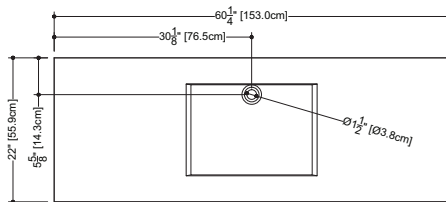

VCS 60C 60-1/4" x 22" x 2"

(1530 x 559 x 51 mm)

1 SELECT MODEL AND FAUCET HOLES CONFIGURATION

- 1A - Without overflow
- or 1B - With overflow
- + 1Bi - Overflow trim finish

2 SELECT FINISH

3 OPTION

Pop-up drain p.316

4 FLOATING SINK BRACKET SYSTEM

Important: Bracket and/or decorative trim must be ordered at the same time as the lavatory. p.83

WEIGHT: 42 lb (US) 19 kg (CA)
APPROXIMATE DELIVERY: 4 weeks
FREIGHT: Consult Freight Annex

1A MODEL WITHOUT OVERFLOW (Ex.: VC-60C-1-GA)

MADE OF WETMAR BIO™

4" HEIGHT 2" SEMI-RECESSED

CODE	CODE	FAUCET HOLE	OVERFLOW	MATTE (MA)	TRUE HIGH GLOSS™ (GA)
VC-60C	VCS-60C	No hole	None	$1430	$1625
VC-60C-1	VCS-60C-1	1 hole for mono faucet	None	$1470	$1665
VC-60C-8	VCS-60C-8	3 holes for 8" c/c faucet	None	$1490	$1685

1B MODEL WITH OVERFLOW (Ex.: VC-60C-O-1-PC-GA)

4" HEIGHT 2" SEMI-RECESSED

CODE	CODE	FAUCET HOLE	OVERFLOW	MATTE (MA)	TRUE HIGH GLOSS™ (GA)
VC-60C-O	VCS-60C-O	No hole	Overflow	$1535	$1745
VC-60C-O-1	VCS-60C-O-1	1 hole for mono faucet	Overflow	$1575	$1785
VC-60C-O-8	VCS-60C-O-8	3 holes for 8" c/c faucet	Overflow	$1595	$1805

+ 1Bi SELECT OVERFLOW TRIM FINISH Append selection to code (Ex.: VC-60C-O-1-PC-GA)

ADD TO CODE	DESCRIPTION	PRICE
-NT, -PC, -BN	No Trim, Polished Chrome, Brushed Nickel	No charge
-MB, -SB	Matte Black, Satin Brass	+$50

2 SELECT FINISH Append selection to code (Ex.: VC-60C-O-1-PC-GA)

ADD TO CODE	DESCRIPTION
-GA, -MA	White True High Gloss™, White Matte

PLAN VIEW

VC 60C