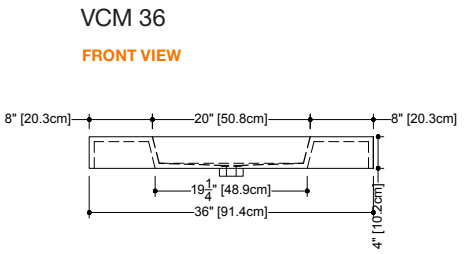

CUBE METRO LAVATORY

1. 1 SELECT MODEL AND FAUCET HOLES CONFIGURATION
   - 1A - Without overflow
   - or 1B - With overflow
   - + 1Bi - Overflow trim finish
2. 2 SELECT FINISH
3. 3 OPTION
   - Pop-up drain p.316
4. 4 FLOATING SINK BRACKET SYSTEM
   - Only offered with VCM36 (4" height)
   - Important: Bracket and/or decorative trim must be ordered at the same time as the lavatory. p.83

WEIGHT:	26 lb (US)	12 kg (CA)
APPROXIMATE DELIVERY:	4 weeks	
FREIGHT:	Consult Freight Annex	

1A MODEL WITHOUT OVERFLOW (Ex.: VCM-36-1-GA) **MADE OF WETMAR BIO™**

4" HEIGHT   2" SEMI-RECESSED

CODE	CODE	FAUCET HOLE	OVERFLOW	MATTE (MA)	TRUE HIGH GLOSS™ (GA)
VCM-36	VCMS-36	No hole	None	$1155	$1315
VCM-36-1	VCMS-36-1	1 hole for mono faucet	None	$1195	$1355
VCM-36-8	VCMS-36-8	3 holes for 8" c/c faucet	None	$1215	$1375

1B MODEL WITH OVERFLOW (Ex.: VCM-36-O-1-PC-GA)

4" HEIGHT   2" SEMI-RECESSED

CODE	CODE	FAUCET HOLE	OVERFLOW	MATTE (MA)	TRUE HIGH GLOSS™ (GA)
VCM-36-O	VCMS-36-O	No hole	Overflow	$1265	$1435
VCM-36-O-1	VCMS-36-O-1	1 hole for mono faucet	Overflow	$1305	$1475
VCM-36-O-8	VCMS-36-O-8	3 holes for 8" c/c faucet	Overflow	$1325	$1495

+ 1Bi SELECT OVERFLOW TRIM FINISH Append selection to code (Ex.: VCM-36-O-1-PC-GA)

ADD TO CODE	DESCRIPTION	PRICE
-NT, -PC, -BN	No Trim, Polished Chrome, Brushed Nickel	No charge
-MB, -SB	Matte Black, Satin Brass	+$50

2 SELECT FINISH Append selection to code (Ex.: VCM-36-O-1-PC-GA)

ADD TO CODE	DESCRIPTION
-GA, -MA	White True High Gloss™, White Matte

NOTE: Approximate measurement. The manufacturer accepts 1/4" (6.35 mm) variance. WETSTYLE cannot be responsible for any technical errors and reserves the right to make revisions without notice.