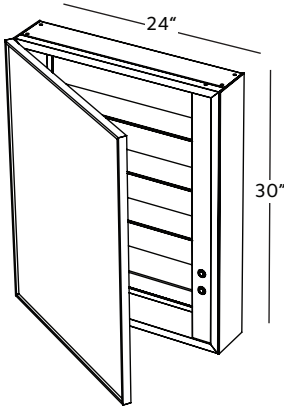

FRAME LINEA COLLECTION

MIRRORED CABINET 24"

(505 mm length)

CONFIGURATION L
24" only offered in left hinges configuration

INSTALLATION	
Surface mount with side panels	
Recessed without side panels	
A* = 4 1/4" (108 mm)	* Interior depth
B = 5 3/4" (146 mm)	
C = 2" (51 mm)	
D = 3 3/4" (95 mm)	