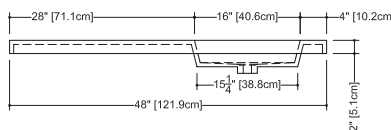

VCS 48R

FRONT VIEW