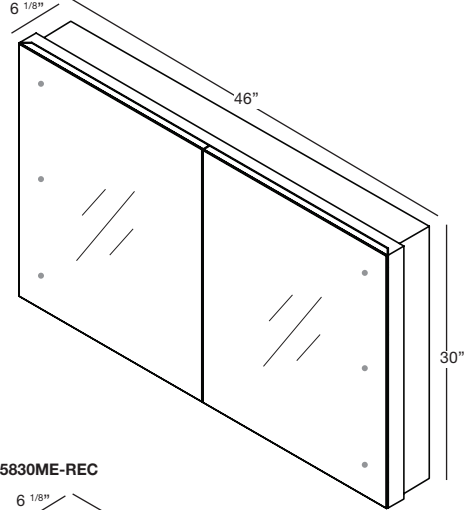

M4630ME-REC