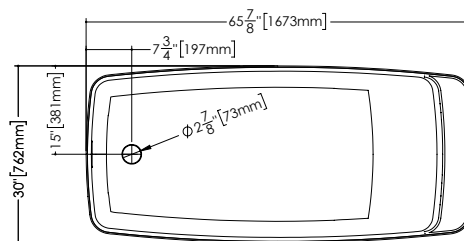

IMPORTANT

All WETSTYLE tubs are equipped with our **Plug & Bathe™** overflow/drain system permitting installation completely from above without the need to open the floor from beneath; there is no need for an island drain or similar supplemental connection equipment.

FAUCET INSTALLATION

Wall-mounted, floor-mounted or column for wall or deck mounted faucet (direct deck-mounted is not possible)

1 SELECT MODEL (Ex.: BLB02-PCNT-GA)

MADE OF WETMAR BIO™

CODE	POSITION	MATTE (MA)	TRUE HIGH GLOSS™ (GA)	NEW MATTE BLACK (MBL) MATTE GREY (MGR)
BLB 02	Freestanding	$6030	$6730	$7930

2 SELECT DRAIN AND OVERFLOW TRIM FINISH Append selection to code (Ex.: BLB02-PC-GA)

(MGR overflow trim not available)	WHITE	POLISHED CHROME	BRUSHED NICKEL	PRICE	MATTE BLACK	NEW MATTE GREY	SATIN BRASS	PRICE
Drain cover and o/f metal trim		-PC	-BN	No charge	-MB	-MGRMB	-SB	+$300
Drain cover only (o/f without trim)	-WHNT	-PCNT	-BNNT	No charge	-MBNT	-MGRNT	-SBNT	+$200

3 SELECT PLUMBING CONNECTION Append selection to code (Ex.: BLB02-PCNT-COP-GA)

Included	Standard ABS connection	PRICE
-COP	Copper connection (local code dependant)	+$230

4 SELECT FINISH Append selection to code (Ex.: BLB02-PC-GA)

ADD TO CODE	DESCRIPTION
-GA, -MA, NEW -MBL, -MGR	White True High Gloss™, White Matte, Matte Black, Matte Grey

NEW - CUSTOM COLORS AVAILABLE +$2400 to price of Gloss (GA) finish
RAL/Pantone code or color sample to be specified

PLAN VIEW