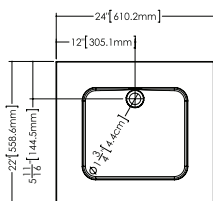

VDCOXS 24

PLAN VIEW