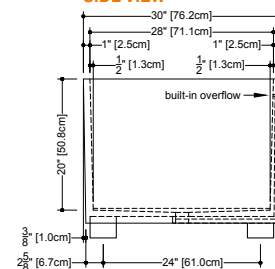

PLAN VIEW

FRONT VIEW

SIDE VIEW

NOTE: Approximate measurement. The manufacturer accepts 1/4" (6.35 mm) variance. WETSTYLE cannot be responsible for any technical errors and reserves the right to make revisions without notice.