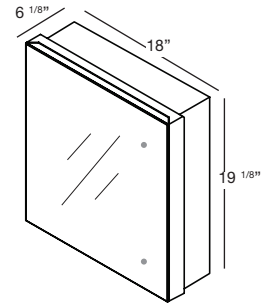

M18MER-REC