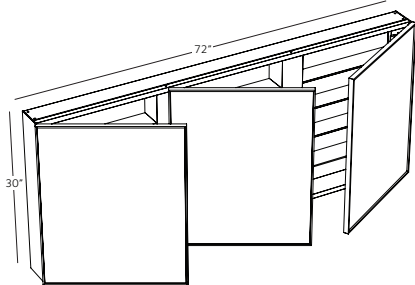

FRAME LINEA COLLECTION

MIRRORED CABINET 72"

(1826 mm length)

CONFIGURATION L

CONFIGURATION R

INSTALLATION

Surface mount with side panels

Recessed without side panels