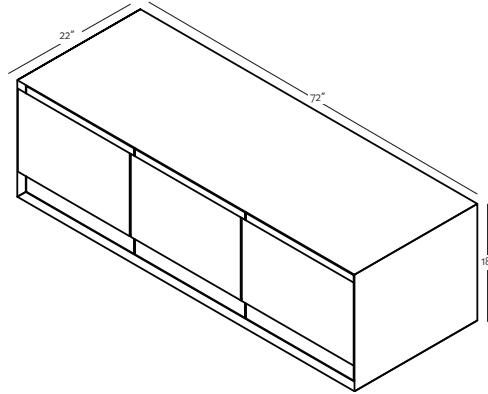

M COLLECTION

VANITY 18" height Wall-mount – 3 drawers 72"

(1829 mm length)

M7218WM

DRAWER CONFIGURATION