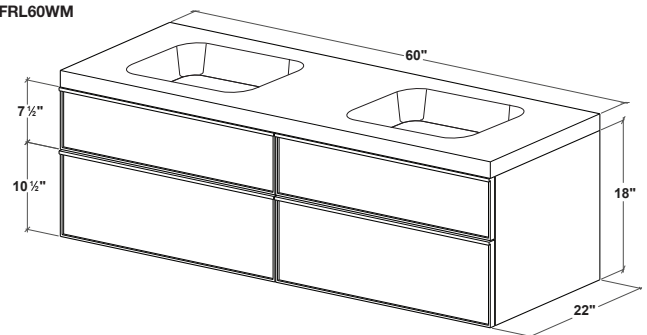

FRAME Linea Mirrored Cabinet	p. 214
M Towel Holder	p. 280
FRAME Linea Linen Cabinet	p. 207

FRL60WM

FEATURES

- All wood construction
- Hand pull crafted in solid wood
- Finished drawer interiors
- Blum slow close glides
- Vertical grain pattern