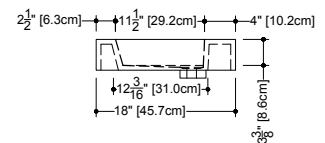

CUBE COLLECTION METRO SERIES

VCM 24 24" x 18" x 4"

(610 x 457 x 102 mm)

VCMS 24 24" x 18" x 2"

(610 x 457 x 51 mm)

1 SELECT MODEL AND FAUCET HOLES CONFIGURATION

- 1A - Without overflow
- or 1B - With overflow
- + 1Bi - Overflow trim finish

2 SELECT FINISH

3 OPTION

Pop-up drain p.316

4 FLOATING SINK BRACKET SYSTEM

Only offered with VCM24 (4" height)

Important: Bracket and/or decorative trim must be ordered at the same time as the lavatory. p.83

WEIGHT: 19 lb (US) 9 kg (CA)
APPROXIMATE DELIVERY: 4 weeks
FREIGHT: Consult Freight Annex

1A MODEL WITHOUT OVERFLOW (Ex.: VCM-24-1-GA) **MADE OF WETMAR BIO™**

4" HEIGHT 2" SEMI-RECESSED

CODE	CODE	FAUCET HOLE	OVERFLOW	MATTE (MA)	TRUE HIGH GLOSS™ (GA)
VCM-24	VCMS-24	No hole	None	$855	$970
VCM-24-1	VCMS-24-1	1 hole for mono faucet	None	$895	$1010
VCM-24-8	VCMS-24-8	3 holes for 8" c/c faucet	None	$915	$1030

1B MODEL WITH OVERFLOW (Ex.: VCM-24-O-1-PC-GA)

4" HEIGHT 2" SEMI-RECESSED

CODE	CODE	FAUCET HOLE	OVERFLOW	MATTE (MA)	TRUE HIGH GLOSS™ (GA)
VCM-24-O	VCMS-24-O	No hole	Overflow	$960	$1090
VCM-24-O-1	VCMS-24-O-1	1 hole for mono faucet	Overflow	$1000	$1130
VCM-24-O-8	VCMS-24-O-8	3 holes for 8" c/c faucet	Overflow	$1020	$1150

+ 1Bi SELECT OVERFLOW TRIM FINISH Append selection to code (Ex.: VCM-24-O-1-PC-GA)

ADD TO CODE	DESCRIPTION	PRICE
-NT, -PC, -BN	No Trim, Polished Chrome, Brushed Nickel	No charge
-MB, -SB	Matte Black, Satin Brass	+$50

2 SELECT FINISH Append selection to code (Ex.: VCM-24-O-1-PC-GA)

ADD TO CODE	DESCRIPTION
-GA, -MA	White True High Gloss™, White Matte

PLAN VIEW

VCM 24

SIDE VIEW

VCMS 24

NOTE: Approximate measurement. The manufacturer accepts 1/4" (6.35 mm) variance. WETSTYLE cannot be responsible for any technical errors and reserves the right to make revisions without notice.