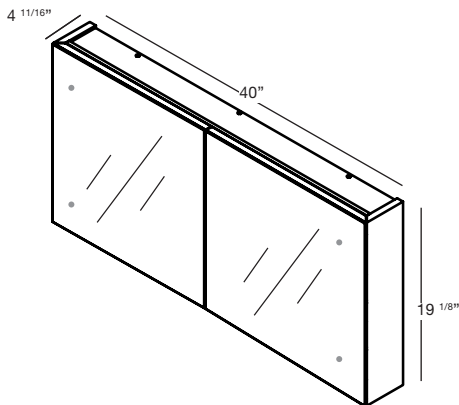

M COLLECTION

MIRRORED CABINET 19¹/₈" Surface Mount – 28", 34", 40", 46", 58" and 70" (711, 864, 1016, 1168, 1473 and 1778 mm length)

M28ME

M46ME

M34ME

M58ME

M40ME

M70ME