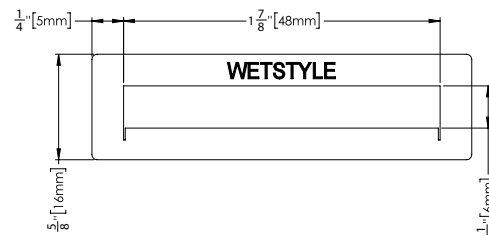

OVERFLOW TRIM FOR LAVATORIES AND VESSEL SINKS

CODE	FINISHED	PRICE
OF-V-PC	POLISHED CHROME	$30
OF-V-BN	BRUSHED NICKEL	$30
OF-V-SB	SATIN BRASS	$40
OF-V-MB	MATTE BLACK	$40

APPROXIMATE DELIVERY: < 1 week
FREIGHT: Consult Freight Annex

FRONT VIEW

OVERFLOW TRIM FOR BATHTUBS

CODE	FINISHED	PRICE
OF-B-PC	POLISHED CHROME	$50
OF-B-BN	BRUSHED NICKEL	$50
OF-B-SB	SATIN BRASS	$60
OF-B-MB	MATTE BLACK	$60

APPROXIMATE DELIVERY: < 1 week
FREIGHT: Consult Freight Annex

TOP VIEW