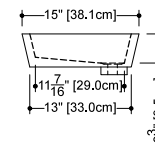

NOTE: Approximate measurement. The manufacturer accepts 1/4" (6.35 mm) variance. WETSTYLE cannot be responsible for any technical errors and reserves the right to make revisions without notice.

CUBE VESSEL SINK