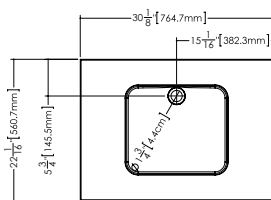

WEIGHT:		
VDCOS-30	19 lb (US)	9 kg (CA)
VDCOXS-30	16 lb (US)	7 kg (CA)
APPROXIMATE DELIVERY:	4 weeks	
FREIGHT:	Consult Freight Annex	

1A MODEL WITHOUT OVERFLOW (Ex.: VDCOS-30-1-GA) **MADE OF WETMAR BIO™**

4" HEIGHT 2" SEMI-RECESSED

CODE	CODE	FAUCET HOLE	OVERFLOW	MATTE (MA)	TRUE HIGH GLOSS™ (GA)	NEW MATTE BLACK (MBL) MATTE GREY (MGR)
VDCOS-30	VDCOXS-30	No hole	None	$975	$1110	$1330
VDCOS-30-1	VDCOXS-30-1	1 hole for mono faucet	None	$1015	$1150	$1370
VDCOS-30-8	VDCOXS-30-8	3 holes for 8" c/c faucet	None	$1035	$1170	$1390

1B MODEL WITH OVERFLOW (Ex.: VDCOS-30-O-1-PC-GA)

4" HEIGHT 2" SEMI-RECESSED

CODE	CODE	FAUCET HOLE	OVERFLOW	MATTE (MA)	TRUE HIGH GLOSS™ (GA)	NEW MATTE BLACK (MBL) MATTE GREY (MGR)
VDCOS-30-O	VDCOXS-30-O	No hole	Overflow	$1080	$1230	$1475
VDCOS-30-O-1	VDCOXS-30-O-1	1 hole for mono faucet	Overflow	$1120	$1270	$1515
VDCOS-30-O-8	VDCOXS-30-O-8	3 holes for 8" c/c faucet	Overflow	$1140	$1290	$1535

+ 1Bi SELECT OVERFLOW TRIM FINISH Append selection to code (Ex.: VDCOS-30-O-1-PC-GA)

ADD TO CODE	DESCRIPTION	PRICE
-NT, -PC, -BN	No Trim, Polished Chrome, Brushed Nickel	No charge
-MB, -SB	Matte Black, Satin Brass	+$50

2 SELECT FINISH Append selection to code (Ex.: VDCOS-30-O-1-PC-GA)

ADD TO CODE	DESCRIPTION
-GA, -MA, -MGR, -MBL	White True High Gloss™, White Matte, Matte Grey, Matte Black

VDCOS 30

PLAN VIEW