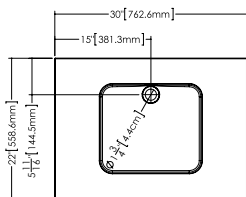

VDCOXS 30

PLAN VIEW