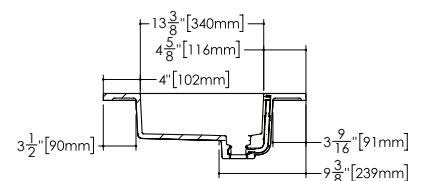

SIDE VIEW

NOTE: Approximate measurement. The manufacturer accepts 1/4" (6.35 mm) variance. WETSTYLE cannot be responsible for any technical errors and reserves the right to make revisions without notice.