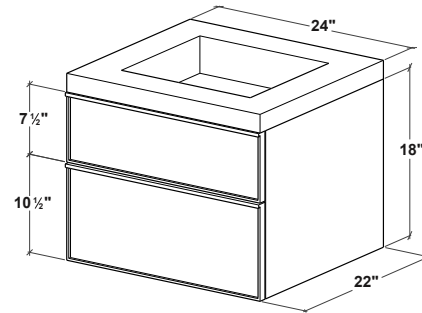

WOOD: All natural wood finishes, AWI Rated 5 Finish, FSC Certified, CARB Compliant, Formaldehyde free may differ slightly from sample or pictures as natural wood grains vary somewhat from piece to piece adding natural beauty and character making each made-to-order piece unique.

IMPORTANT: Please indicate on your purchase order your choice of lavatory. Must be purchased with a WETSTYLE integrated countertop (sold separately). Vessel sinks cannot be used with FRAME Linea vanities without a countertop. Lavatory will extend beyond the vanity by approximately 1/8" on both sides to better prevent potential water accumulation between the lavatory and the vanity.

2 MODEL SELECTION 24"

FINISHES		CODE	PRICE
WOOD			
Oak	Natural (1)	FRL24WM-1	$3190
Oak	Wenge (2)	FRL24WM-2	$3075
Oak	White (5)	FRL24WM-5	$3075
Oak	Black (31)	FRL24WM-31	$3075
Oak	St. Har. Grey (36)	FRL24WM-36	$3075
Oak	Coffee Bean (37)	FRL24WM-37	$3075
Oak	Smoked (38)	FRL24WM-38	$3075
WOOD			
Walnut	Natural No Calico (12)	FRL24WM-12	$3190
Walnut	Chocolate (16)	FRL24WM-16	$3190
LACQUER			
Mat	White (21)	FRL24WM-21	$2915
Mat	St. Har. Grey (28)	FRL24WM-28	$2915
Mat	Black (29)	FRL24WM-29	$2915

* Walnut natural (11) and premium finishes not available

FRL24WM

FEATURES

- All wood construction
- Hand pull crafted in solid wood
- Finished drawer interiors
- Blum slow close glides
- Vertical grain pattern

DRAWERS CONFIGURATION

UPPER
Horseshoe

LOWER
Horseshoe

APPROXIMATE DELIVERY: 4-6 weeks

FREIGHT: Consult Freight Annex

3 OPTIONAL GLASS INSERTS FOR DRAWER FACADES

Ex.: FRL24WM-1-51

FINISH	ADD TO CODE	PRICE
White	-51	+$230
White Matte	-61	+$230

4 INTEGRATED COUNTERTOP SELECTION (sold separately)

REFER TO LAVATORY SECTION FOR COUNTERTOP PRICING

Lavatory and vanity must be ordered at the same time as the lavatory requires special preparation at the factory

5 ACCESSORY & SUGGESTED COMPLEMENTS

FRAME Linea Mirrored Cabinet	p. 214
M Towel Holder	p. 280
FRAME Linea Linen Cabinet	p. 207

NOTE: Approximate measurement. The manufacturer accepts 1/4" (6.35 mm) variance. WETSTYLE cannot be responsible for any technical errors and reserves the right to make revisions without notice.