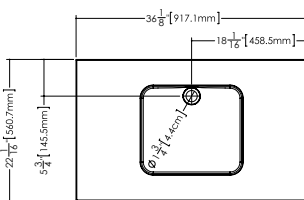

WEIGHT:
VDCOS-36 21 lb (US) 10 kg (CA)
VDCOXS-36 18 lb (US) 8 kg (CA)
APPROXIMATE DELIVERY: 4 weeks
FREIGHT: Consult Freight Annex

1A MODEL WITHOUT OVERFLOW (Ex.: VDCOS-36-1-GA) MADE OF WETMAR BIO™

4" HEIGHT 2" SEMI-RECESSED

CODE	CODE	FAUCET HOLE	OVERFLOW	MATTE (MA)	TRUE HIGH GLOSS™ (GA)	NEW MATTE BLACK (MBL) MATTE GREY (MGR)
VDCOS-36	VDCOXS-36	No hole	None	$1085	$1235	$1480
VDCOS-36-1	VDCOXS-36-1	1 hole for mono faucet	None	$1125	$1275	$1520
VDCOS-36-8	VDCOXS-36-8	3 holes for 8" c/c faucet	None	$1145	$1295	$1540

1B MODEL WITH OVERFLOW (Ex.: VDCOS-36-O-1-PC-GA)

4" HEIGHT 2" SEMI-RECESSED

CODE	CODE	FAUCET HOLE	OVERFLOW	MATTE (MA)	TRUE HIGH GLOSS™ (GA)	NEW MATTE BLACK (MBL) MATTE GREY (MGR)
VDCOS-36-O	VDCOXS-36-O	No hole	Overflow	$1190	$1355	$1625
VDCOS-36-O-1	VDCOXS-36-O-1	1 hole for mono faucet	Overflow	$1230	$1395	$1665
VDCOS-36-O-8	VDCOXS-36-O-8	3 holes for 8" c/c faucet	Overflow	$1250	$1415	$1685

+ 1Bi SELECT OVERFLOW TRIM FINISH Append selection to code (Ex.: VDCOS-36-O-1-PC-GA)

ADD TO CODE	DESCRIPTION	PRICE
-NT, -PC, -BN	No Trim, Polished Chrome, Brushed Nickel	No charge
-MB, -SB	Matte Black, Satin Brass	+$50

2 SELECT FINISH Append selection to code (Ex.: VDCOS-36-O-1-PC-GA)

ADD TO CODE	DESCRIPTION
-GA, -MA, -MGR, -MBL	White True High Gloss™, White Matte, Matte Grey, Matte Black

VDCOS 36

PLAN VIEW