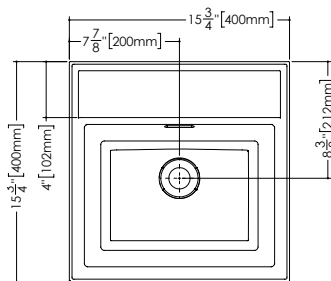

DROP-IN LAVATORY

1 SELECT MODEL AND FAUCET HOLES CONFIGURATION

- 1A - Without overflow
- 1B - With overflow
- + 1Bi - Overflow trim finish

2 SELECT FINISH

3 OPTION – IMPORTANT

This sink has a recessed drain hole. For a well-fitted look, we strongly recommend using the following drain model. DS02RF

p.316

WEIGHT: 20 lb (US) 9 kg (CA)
APPROXIMATE DELIVERY: 4 weeks
FREIGHT: Consult Freight Annex

1A MODEL WITHOUT OVERFLOW (Ex.: VLBQS16-1-GA)

MADE OF WETMAR BIO™

CODE	INSTALLATION	OVERFLOW	MATTE (MA)	TRUE HIGH GLOSS™ (GA)	NEW MATTE BLACK (MBL) MATTE GREY (MGR)
VLBQS16	No hole	None	$940	$1070	$1285
VLBQS16-1	1 hole for mono faucet	None	$980	$1110	$1325
VLBQS16-8	3 holes for 8" c/c faucet	None	$1000	$1130	$1345

1B MODEL WITH OVERFLOW (Ex.: VLBQS16-O-1-PC-GA)

CODE	INSTALLATION	OVERFLOW	MATTE (MA)	TRUE HIGH GLOSS™ (GA)	NEW MATTE BLACK (MBL) MATTE GREY (MGR)
VLBQS16-O	No hole	Overflow	$1045	$1190	$1430
VLBQS16-O-1	1 hole for mono faucet	Overflow	$1085	$1230	$1470
VLBQS16-O-8	3 holes for 8" c/c faucet	Overflow	$1105	$1250	$1490

+ 1Bi SELECT OVERFLOW TRIM FINISH Append selection to code (Ex.: VLBQS16-O-1-PC-GA)

ADD TO CODE	DESCRIPTION	PRICE
-NT, -PC, -BN	No Trim, Polished Chrome, Brushed Nickel	No charge
-MB, -SB	Matte Black, Satin Brass	+$50

2 SELECT FINISH Append selection to code (Ex.: VLBQS16-O-1-PC-GA)

ADD TO CODE	DESCRIPTION
-GA, -MA, -MGR, -MBL	White True High Gloss™, White Matte, Matte Grey, Matte Black

PLAN VIEW