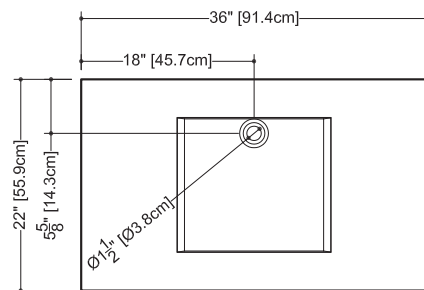

(914 x 559 x 51 mm)

CUBE LAVATORY

1. 1 SELECT MODEL AND FAUCET HOLES CONFIGURATION
   - 1A - Without overflow
   - or 1B - With overflow
   - + 1Bi - Overflow trim finish
2. 2 SELECT FINISH
3. 3 OPTION
   - Pop-up drain p.316
4. 4 FLOATING SINK BRACKET SYSTEM
   - **Important:** Bracket and/or decorative trim must be ordered at the same time as the lavatory. p.83

WEIGHT:	32 lb (US)	15 kg (CA)
APPROXIMATE DELIVERY:	4 weeks	
FREIGHT:	Consult Freight Annex	

VCS36C-O-NT-GA

1A MODEL WITHOUT OVERFLOW (Ex.: VC-36C-1-GA) **MADE OF WETMAR BIO™**

4" HEIGHT   2" SEMI-RECESSED

CODE	CODE	FAUCET HOLE	OVERFLOW	MATTE (MA)	TRUE HIGH GLOSS™ (GA)
VC-36C	VCS-36C	No hole	None	$1065	$1210
VC-36C-1	VCS-36C-1	1 hole for mono faucet	None	$1105	$1250
VC-36C-8	VCS-36C-8	3 holes for 8" c/c faucet	None	$1125	$1270

1B MODEL WITH OVERFLOW (Ex.: VC-36C-O-1-PC-GA)

4" HEIGHT   2" SEMI-RECESSED

CODE	CODE	FAUCET HOLE	OVERFLOW	MATTE (MA)	TRUE HIGH GLOSS™ (GA)
VC-36C-O	VCS-36C-O	No hole	Overflow	$1170	$1330
VC-36C-O-1	VCS-36C-O-1	1 hole for mono faucet	Overflow	$1210	$1370
VC-36C-O-8	VCS-36C-O-8	3 holes for 8" c/c faucet	Overflow	$1230	$1390

+ 1Bi SELECT OVERFLOW TRIM FINISH Append selection to code (Ex.: VC-36C-O-1-PC-GA)

ADD TO CODE	DESCRIPTION	PRICE
-NT, -PC, -BN	No Trim, Polished Chrome, Brushed Nickel	No charge
-MB, -SB	Matte Black, Satin Brass	+$50

2 SELECT FINISH Append selection to code (Ex.: VC-36C-O-1-PC-GA)

ADD TO CODE	DESCRIPTION
-GA, -MA	White True High Gloss™, White Matte

PLAN VIEW

VC 36C

VCS 36C

NOTE: Approximate measurement. The manufacturer accepts 1/4" (6.35 mm) variance. WETSTYLE cannot be responsible for any technical errors and reserves the right to make revisions without notice.