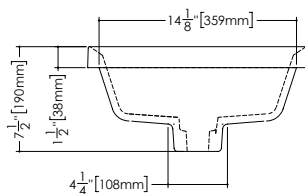

LAB COLLECTION – SQUARE SERIES

VLBQS 16 15-3/4" x 15-3/4" x 1-1/2"

(400 x 400 x 38 mm)

DROP-IN LAVATORY

1 SELECT MODEL AND FAUCET HOLES CONFIGURATION

- 1A - Without overflow
- 1B - With overflow
- + 1Bi - Overflow trim finish

2 SELECT FINISH

3 OPTION – IMPORTANT

This sink has a recessed drain hole. For a well-fitted look, we strongly recommend using the following drain model. DS02RF

p.316

WEIGHT: 20 lb (US) 9 kg (CA)
APPROXIMATE DELIVERY: 4 weeks
FREIGHT: Consult Freight Annex

1A MODEL WITHOUT OVERFLOW (Ex.: VLBQS16-1-GA)

MADE OF WETMAR BIO™

CODE	INSTALLATION	OVERFLOW	MATTE (MA)	TRUE HIGH GLOSS™ (GA)	NEW MATTE BLACK (MBL) MATTE GREY (MGR)
VLBQS16	No hole	None	$940	$1070	$1285
VLBQS16-1	1 hole for mono faucet	None	$980	$1110	$1325
VLBQS16-8	3 holes for 8" c/c faucet	None	$1000	$1130	$1345

1B MODEL WITH OVERFLOW (Ex.: VLBQS16-O-1-PC-GA)

CODE	INSTALLATION	OVERFLOW	MATTE (MA)	TRUE HIGH GLOSS™ (GA)	NEW MATTE BLACK (MBL) MATTE GREY (MGR)
VLBQS16-O	No hole	Overflow	$1045	$1190	$1430
VLBQS16-O-1	1 hole for mono faucet	Overflow	$1085	$1230	$1470
VLBQS16-O-8	3 holes for 8" c/c faucet	Overflow	$1105	$1250	$1490

+ 1Bi SELECT OVERFLOW TRIM FINISH Append selection to code (Ex.: VLBQS16-O-1-PC-GA)

ADD TO CODE	DESCRIPTION	PRICE
-NT, -PC, -BN	No Trim, Polished Chrome, Brushed Nickel	No charge
-MB, -SB	Matte Black, Satin Brass	+$50

2 SELECT FINISH Append selection to code (Ex.: VLBQS16-O-1-PC-GA)

ADD TO CODE	DESCRIPTION
-GA, -MA, -MGR, -MBL	White True High Gloss™, White Matte, Matte Grey, Matte Black

PERSPECTIVE VIEW

FRONT VIEW

SIDE VIEW

NOTE: Approximate measurement. The manufacturer accepts 1/4" (6.35 mm) variance. WETSTYLE cannot be responsible for any technical errors and reserves the right to make revisions without notice.