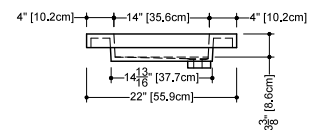

SIDE VIEW

NOTE: Approximate measurement. The manufacturer accepts 1/4" (6.35 mm) variance. WETSTYLE cannot be responsible for any technical errors and reserves the right to make revisions without notice.