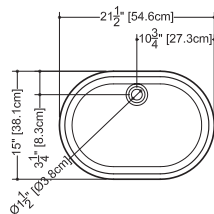

VOV 821A (weight 18 lb/8 kg)

PLAN VIEW

FRONT VIEW