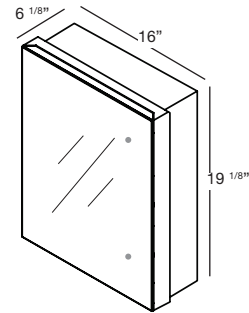

M16MER-REC