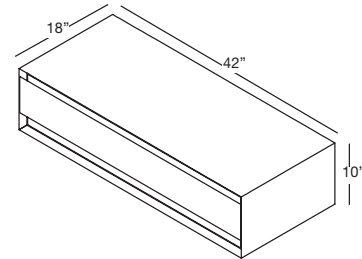

DRAWER CONFIGURATION

Horseshoe

3 INTEGRATED COUNTERTOP SELECTION (sold separately)

REFER TO LAVATORY SECTION FOR COUNTERTOP PRICING
· 2" / 4" height models

IMPORTANT: Do not forget to specify the optional pre-cut, see #4

ALSO COMPATIBLE WITH THE FOLLOWING WETSTYLE VESSEL SINK MODELS
(only if used with a wall-mounted faucet):

VCR821A, VTP821A, VC815A, VC821A, VOV815A, VOV821A

NOTE: Approximate measurement. The manufacturer accepts 1/4" (6.35 mm) variance. WETSTYLE cannot be responsible for any technical errors and reserves the right to make revisions without notice.