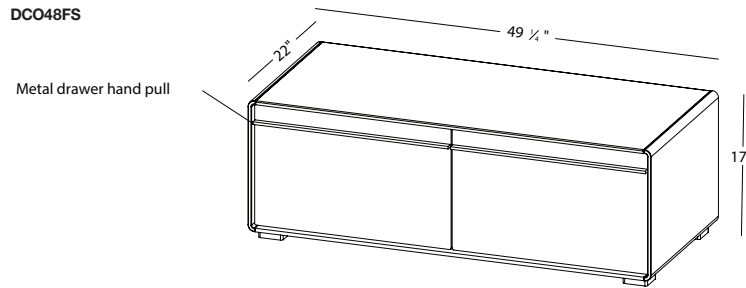

DÉCO COLLECTION

VANITY 48" Freestanding – 4 drawers

(1219 mm length)

1 NOTES

THIS UNIT CANNOT ACCOMODATE A SINK

WOOD: All natural wood finishes, AWI Rated 5 Finish, FSC Certified, CARB Compliant, Formaldehyde free, may differ slightly from sample or pictures as natural wood grains vary somewhat from piece to piece adding natural beauty and character making each made-to-order piece unique

Includes an inner pull-out drawer.

FEATURES

- Hand pull and legs made of solid stainless steel
- Finished interior drawers
- Slow closing ball bearing glides