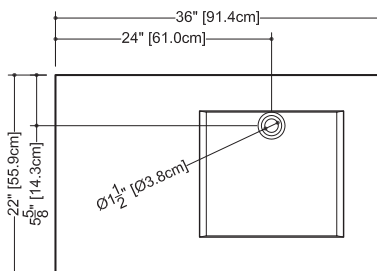

VCS 36R 36" x 22" x 2"

(914 x 559 x 51 mm)

1 SELECT MODEL AND FAUCET HOLES CONFIGURATION

- 1A - Without overflow
- or 1B - With overflow
- + 1Bi - Overflow trim finish

2 SELECT FINISH

3 OPTION

Pop-up drain p.316

4 FLOATING SINK BRACKET SYSTEM

Important: Bracket and/or decorative trim must be ordered at the same time as the lavatory. p.83

WEIGHT: 32 lb (US) 15 kg (CA)
APPROXIMATE DELIVERY: 4 weeks
FREIGHT: Consult Freight Annex

1A MODEL WITHOUT OVERFLOW (Ex.: VC-36R-1-GA)

MADE OF WETMAR BIO™

4" HEIGHT 2" SEMI-RECESSED

CODE	CODE	FAUCET HOLE	OVERFLOW	MATTE (MA)	TRUE HIGH GLOSS™ (GA)
VC-36R	VCS-36R	No hole	None	$1065	$1210
VC-36R-1	VCS-36R-1	1 hole for mono faucet	None	$1105	$1250
VC-36R-8	VCS-36R-8	3 holes for 8" c/c faucet	None	$1125	$1270

1B MODEL WITH OVERFLOW (Ex.: VC-36R-O-1-PC-GA)

4" HEIGHT 2" SEMI-RECESSED

CODE	CODE	FAUCET HOLE	OVERFLOW	MATTE (MA)	TRUE HIGH GLOSS™ (GA)
VC-36R-O	VCS-36R-O	No hole	Overflow	$1170	$1330
VC-36R-O-1	VCS-36R-O-1	1 hole for mono faucet	Overflow	$1210	$1370
VC-36R-O-8	VCS-36R-O-8	3 holes for 8" c/c faucet	Overflow	$1230	$1390

+ 1Bi SELECT OVERFLOW TRIM FINISH Append selection to code (Ex.: VC-36R-O-1-PC-GA)

ADD TO CODE	DESCRIPTION	PRICE
-NT, -PC, -BN	No Trim, Polished Chrome, Brushed Nickel	No charge
-MB, -SB	Matte Black, Satin Brass	+$50

2 SELECT FINISH Append selection to code (Ex.: VC-36R-O-1-PC-GA)

ADD TO CODE	DESCRIPTION
-GA, -MA	White True High Gloss™, White Matte

PLAN VIEW

VC 36R

VCS 36R

NOTE: Approximate measurement. The manufacturer accepts 1/4" (6.35 mm) variance. WETSTYLE cannot be responsible for any technical errors and reserves the right to make revisions without notice.