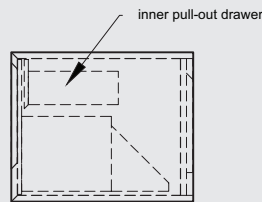

Internal side view
with horseshoe cut

3 INTEGRATED COUNTERTOP SELECTION (sold separately)

REFER TO LAVATORY SECTION FOR COUNTERTOP PRICING

· 2" / 4" height models

IMPORTANT: Do not forget to specify the optional pre-cut, see #4