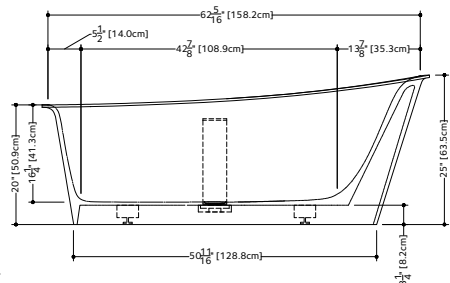

TULIP COLLECTION

BTP 01 64-13/16" x 34" x 20" / 25"

(1646 x 864 x 509/635 mm)

TULIP BATHTUB

1. 1 SELECT MODEL
2. 2 SELECT DRAIN AND OVERFLOW FINISH
3. 3 SELECT PLUMBING CONNECTION
4. 4 SELECT FINISH
5. 5 ACCESSORIES

Head Pillow HP01-5 p.313
Columns for wall or COL-WALL p.310
deck mounted faucets COL-DECK p.310

CAPACITY: 68 gal (US) 260 l (CA)
WEIGHT: 165 lb (US) 75 kg (CA)
APPROXIMATE DELIVERY: 4 - 6 weeks
FREIGHT: Consult Freight Annex

WETSTYLE Plug & Bathe™ overflow and drain connection system includes:

Soft-touch pop-up drain, for built-in overflow. Fits both 1 - 1/2" ABS drain waste and 1 - 1/2" tubular brass

1 - 1/2" ABS direct vertical drain waste fitting (copper/brass options also available)

1 - 1/2" ABS 90° Elbow drain waste fitting (copper/brass options also available)

1 SELECT MODEL (Ex.: BTP01-R-PC-GA)

MADE OF WETMAR BIO™

CODE	POSITION	MATTE (MA)	DUAL † (DA)	TRUE HIGH GLOSS™ (GA)
BTP 01-R	Freestanding Right	$5890	$6075	$6495
BTP 01-L	Freestanding Left	$5890	$6075	$6495

2 SELECT DRAIN AND OVERFLOW TRIM FINISH Append selection to code (Ex.: BTP01-R-PC-GA)

	WHITE	POLISHED CHROME	BRUSHED NICKEL	PRICE	MATTE BLACK	SATIN BRASS	PRICE
Drain cover and o/f metal trim		-PC	-BN	No charge	-MB	-SB	+$300
Drain cover only (o/f without trim)	-WHNT	-PCNT	-BNNT	No charge	-MBNT	-SBNT	+$200

3 SELECT PLUMBING CONNECTION Append selection to code (Ex.: BTP01-R-PC-COP-GA)

This tub is equipped with **WETSTYLE Plug & Bathe™** overflow and drain connection system.

Included	Description	Price
	Standard ABS connection	No charge
-COP	Copper connection (local code dependant)	+$230

4 SELECT FINISH Append selection to code (Ex.: BTP01-PC-GA)

ADD TO CODE	DESCRIPTION
-GA, -MA, -DA	White True High Gloss™, White Matte, White Dual †

† Dual finish: True High Gloss™ interior and rim and matte exterior