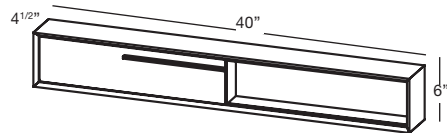

M COLLECTION

STORAGE CABINET 6" 16", 18", 22", 28", 34", 40", 46", 58" and 70" (406, 457, 559, 711, 864, 1016, 1168, 1473 and 1778 mm length)

2 MODEL SELECTION (continued)

LENGTH		FINISHES			PRICE
INCHES	CM	WOOD	EUCALYPTUS (81)*	MOZAMBIQUE (82)*	
16"	41	PREMIUM	M16ST-81	M16ST-82	$835
18"	46	PREMIUM	M18ST-81	M18ST-82	$875
22"	56	PREMIUM	M22ST-81	M22ST-82	$1635
28"	71	PREMIUM	M28ST-81	M28ST-82	$1735
34"	86	PREMIUM	M34ST-81	M34ST-82	$1805
40"	102	PREMIUM	M40ST-81	M40ST-82	$1985
46"	117	PREMIUM	M46ST-81	M46ST-82	$2015
58"	147	PREMIUM	M58ST-81	M58ST-82	$2415
70"	178	PREMIUM	M70ST-81	M70ST-82	$3015

M40ST

APPROXIMATE DELIVERY: 4 weeks - *6 weeks for premium finishes
FREIGHT: Consult Freight Annex

NOTE: Approximate measurement. The manufacturer accepts 1/4" (6.35 mm) variance. WETSTYLE cannot be responsible for any technical errors and reserves the right to make revisions without notice.