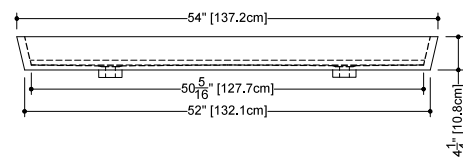

SIDE VIEW

NOTE: Approximate measurement. The manufacturer accepts 1/4" (6.35 mm) variance. WETSTYLE cannot be responsible for any technical errors and reserves the right to make revisions without notice.

CUBE VESSEL SINK