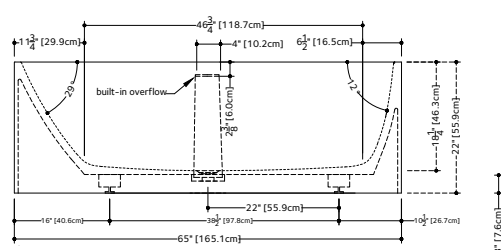

PLAN VIEW

FRONT VIEW

SIDE VIEW

NOTE: Approximate measurement. The manufacturer accepts 1/4" (6.35 mm) variance. WETSTYLE cannot be responsible for any technical errors and reserves the right to make revisions without notice.