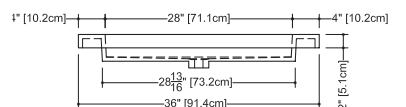

VCS 36

FRONT VIEW