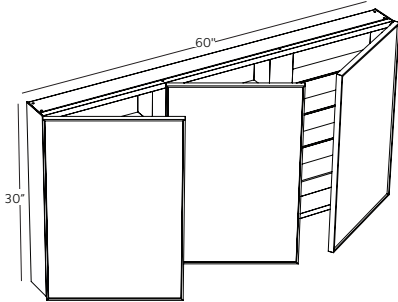

FRAME LINEA COLLECTION

MIRRORED CABINET 60"

(1524 mm length)

CONFIGURATION L

CONFIGURATION R

INSTALLATION

Surface mount with side panels

Recessed without side panels