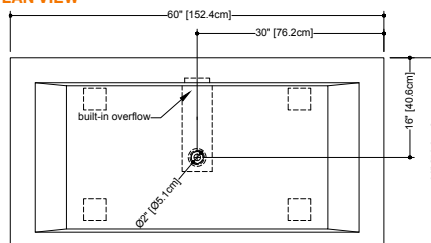

2 SELECT DRAIN AND OVERFLOW TRIM FINISH Append selection to code (Ex.: BC0901-PC-GA)

	WHITE	POLISHED CHROME	BRUSHED NICKEL	PRICE	MATTE BLACK	SATIN BRASS	PRICE
Drain cover and o/f metal trim		-PC	-BN	No charge	-MB	-SB	+$300
Drain cover only (o/f without trim)	-WHNT	-PCNT	-BNNT	No charge	-MBNT	-SBNT	+$200

3 SELECT PLUMBING CONNECTION Append selection to code (Ex.: BC0901-PC-COP-GA)

This tub is equipped with **WETSTYLE Plug & Bathe™** overflow and drain connection system.

Included	Standard ABS connection	PRICE
-COP	Copper connection (local code dependant)	+$230

4 SELECT FINISH Append selection to code (Ex.: BC0901-PC-GA)

ADD TO CODE	DESCRIPTION
-GA, -MA	White True High Gloss™, White Matte

NEW - CUSTOM COLORS AVAILABLE +$2400 to price of Gloss (GA) finish
RAL/Pantone code or color sample to be specified

IMPORTANT

All WETSTYLE tubs are equipped with our **Plug & Bathe™** overflow/drain system permitting installation completely from above without the need to open the floor from beneath; there is no need for an island drain or similar supplemental connection equipment.

BATHTUB INSTALLATION SUPPLIES

A 1/4" tile flange will be supplied to comply with the requested position. Installed at the factory to prevent water leakage, this must be placed directly on the partition framing prior to the installation of drywall.

PLAN VIEW

Due to multiple possibilities, faucet holes must be drilled by the plumber.

FAUCET INSTALLATION ZONE