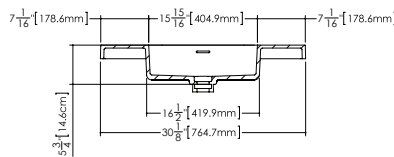

DÉCO COLLECTION

VDCOS 30 30 1/8" x 22" x 2"

(762 x 559 x 51 mm)

VDCOXS 30 30" x 22" x 7/16"

(762 x 559 x 11 mm)

1 SELECT MODEL AND FAUCET HOLES CONFIGURATION

- 1A - Without overflow
- or 1B - With overflow
- + 1Bi - Overflow trim finish

2 SELECT FINISH

3 OPTION - IMPORTANT

Important: This sink has a recessed drain hole. For a perfect look, we strongly recommend using the following drain models: DS02RF or DS02RF-O p.316

WEIGHT:		
VDCOS-30	19 lb (US)	9 kg (CA)
VDCOXS-30	16 lb (US)	7 kg (CA)
APPROXIMATE DELIVERY:	4 weeks	
FREIGHT:	Consult Freight Annex	

1A MODEL WITHOUT OVERFLOW (Ex.: VDCOS-30-1-GA) **MADE OF WETMAR BIO™**

4" HEIGHT 2" SEMI-RECESSED

CODE	CODE	FAUCET HOLE	OVERFLOW	MATTE (MA)	TRUE HIGH GLOSS™ (GA)	NEW MATTE BLACK (MBL) MATTE GREY (MGR)
VDCOS-30	VDCOXS-30	No hole	None	$975	$1110	$1330
VDCOS-30-1	VDCOXS-30-1	1 hole for mono faucet	None	$1015	$1150	$1370
VDCOS-30-8	VDCOXS-30-8	3 holes for 8" c/c faucet	None	$1035	$1170	$1390

1B MODEL WITH OVERFLOW (Ex.: VDCOS-30-O-1-PC-GA)

4" HEIGHT 2" SEMI-RECESSED

CODE	CODE	FAUCET HOLE	OVERFLOW	MATTE (MA)	TRUE HIGH GLOSS™ (GA)	NEW MATTE BLACK (MBL) MATTE GREY (MGR)
VDCOS-30-O	VDCOXS-30-O	No hole	Overflow	$1080	$1230	$1475
VDCOS-30-O-1	VDCOXS-30-O-1	1 hole for mono faucet	Overflow	$1120	$1270	$1515
VDCOS-30-O-8	VDCOXS-30-O-8	3 holes for 8" c/c faucet	Overflow	$1140	$1290	$1535

+ 1Bi SELECT OVERFLOW TRIM FINISH Append selection to code (Ex.: VDCOS-30-O-1-PC-GA)

ADD TO CODE	DESCRIPTION	PRICE
-NT, -PC, -BN	No Trim, Polished Chrome, Brushed Nickel	No charge
-MB, -SB	Matte Black, Satin Brass	+$50

2 SELECT FINISH Append selection to code (Ex.: VDCOS-30-O-1-PC-GA)

ADD TO CODE	DESCRIPTION
-GA, -MA, -MGR, -MBL	White True High Gloss™, White Matte, Matte Grey, Matte Black

VDCOS 30

PLAN VIEW

FRONT VIEW

SIDE VIEW

VDCOXS 30

PLAN VIEW

FRONT VIEW

SIDE VIEW