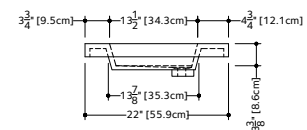

SIDE VIEW

NOTE: Approximate measurement. The manufacturer accepts 1/4" (6.35 mm) variance. WETSTYLE cannot be responsible for any technical errors and reserves the right to make revisions without notice.