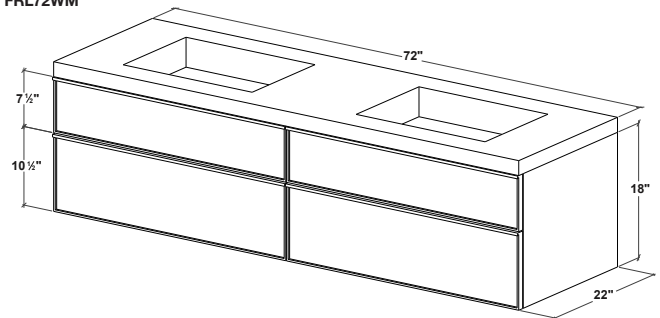

FRAME Linea Mirrored Cabinet	p. 214
M Towel Holder	p. 280
FRAME Linea Linen Cabinet	p. 207

FRL72WM

FEATURES

- All wood construction
- Hand pull crafted in solid wood
- Finished drawer interiors
- Blum slow close glides
- Vertical grain pattern