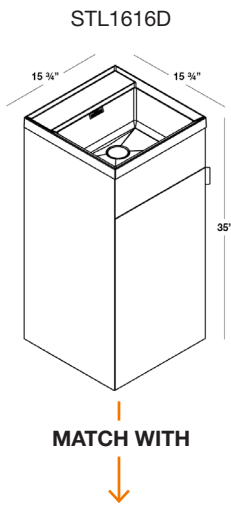

STELLÉ COLLECTION

PEDESTAL – WITH DOOR 15-3/4", 17-3/4" and 23-3/4" LENGTH

(400, 451 and 603 mm LENGTH)

3 INTEGRATED COUNTERTOP SELECTION SOLD SEPARATELY Refer to specified page for pricing

PEDESTALS