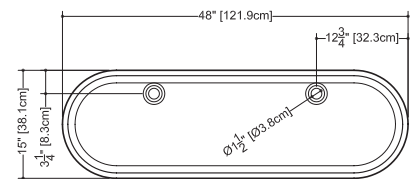

VOV 848A (weight 37 lb/17 kg)

PLAN VIEW