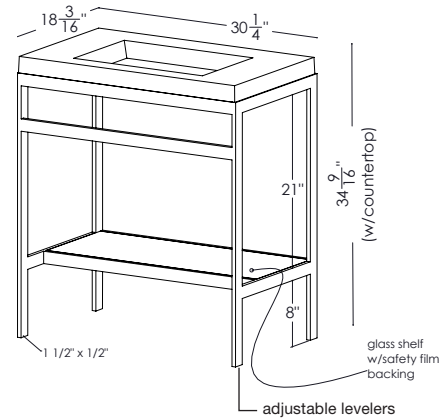

C COLLECTION METRO SERIES – 30" COMBINATION

CONSOLE 30-1/4" length 30-1/4" length x 18-3/16" depth x 34-9/16" height

(768 x 462 x 878 mm)

1 MODEL SELECTION

MATERIAL	FINISH	CODE	PRICE
Pure stainless steel	Brushed finish	CM30B	$2130
Pure stainless steel	Mirror finish	CM30M	$2580

Important: Please indicate in your order which lavatory is to be assembled with the console

Note: This is a pure stainless steel product (not chrome plated), grade 304

2 INTEGRATED COUNTERTOP SELECTION (Sold separately)

Refer to lavatory section for countertop pricing

Lavatory and console table must be ordered at the same time as the lavatory requires special preparation at the factory when installed on console

3 OPTION

Decorative round style bottle trap (see p. 316)
19" vertical mirror C2819 (see p. 296)

WEIGHT:	16 lb (US)	7,3 kg (CA)
APPROXIMATE DELIVERY:	< 1 week	
FREIGHT:	Consult Freight Annex	

C COLLECTION METRO SERIES – 36" COMBINATION

CONSOLE 36-1/4" length (92 cm) 36-1/4" length x 18-3/16" depth x 34-9/16" height

(921 x 462 x 878 mm)

1 MODEL SELECTION

MATERIAL	FINISH	CODE	PRICE
Pure stainless steel	Brushed finish	CM36B	$2270
Pure stainless steel	Mirror finish	CM36M	$2700

Important: Please indicate in your order which lavatory is to be assembled with the console

Note: This is a pure stainless steel product (not chrome plated), grade 304

2 INTEGRATED COUNTERTOP SELECTION (Sold separately)

Refer to lavatory section for countertop pricing

Lavatory and console table must be ordered at the same time as the lavatory requires special preparation at the factory when installed on console