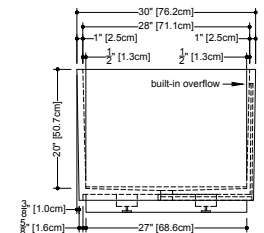

PLAN VIEW

FRONT VIEW

SIDE VIEW

CUBE COLLECTION

BC 09 60" x 30" x 24" Drop-in bathtub - no apron

(1534 x 762 x 610 mm)

- 1 SELECT MODEL
- 2 SELECT DRAIN AND OVERFLOW FINISH
- 3 SELECT PLUMBING CONNECTION
- 4 SELECT FINISH
- 5 ACCESSORIES