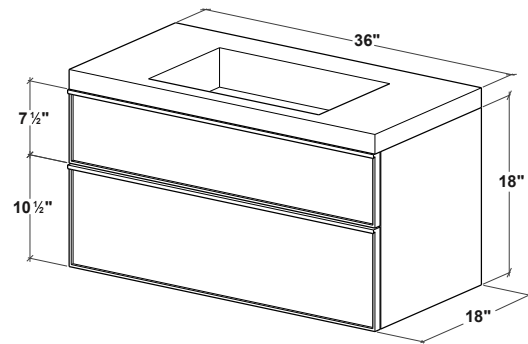

WOOD: All natural wood finishes, AWI Rated 5 Finish, FSC Certified, CARB Compliant, Formaldehyde free may differ slightly from sample or pictures as natural wood grains vary somewhat from piece to piece adding natural beauty and character making each made-to-order piece unique.

IMPORTANT: Please indicate on your purchase order your choice of lavatory. Must be purchased with a WETSTYLE integrated countertop (sold separately). Vessel sinks cannot be used with FRAME Linea vanities without a countertop. Lavatory will extend beyond the vanity by approximately 1/8" on both sides to better prevent potential water accumulation between the lavatory and the vanity.

2 MODEL SELECTION 36"

FINISHES		CODE	PRICE
WOOD			
Oak	Natural (1)	FRLM36WM-1	$3455
Oak	Wenge (2)	FRLM36WM-2	$3310
Oak	White (5)	FRLM36WM-5	$3310
Oak	Black (31)	FRLM36WM-31	$3310
Oak	St. Har. Grey (36)	FRLM36WM-36	$3310
Oak	Coffee Bean (37)	FRLM36WM-37	$3310
Oak	Smoked (38)	FRLM36WM-38	$3310
WOOD			
Walnut	Natural No Calico (12)	FRLM36WM-12	$3455
Walnut	Chocolate (16)	FRLM36WM-16	$3455
LACQUER			
Mat	White (21)	FRLM36WM-21	$3175
Mat	St. Har. Grey (28)	FRLM36WM-28	$3175
Mat	Black (29)	FRLM36WM-29	$3175

* Walnut natural (11) and premium finishes not available

FRLM36WM

FEATURES

- All wood construction
- Hand pull crafted in solid wood
- Finished drawer interiors
- Blum slow close glides
- Vertical grain pattern

DRAWERS CONFIGURATION

UPPER
Horseshoe

LOWER
Horseshoe

APPROXIMATE DELIVERY: 4-6 weeks

FREIGHT: Consult Freight Annex

3 OPTIONAL GLASS INSERTS FOR DRAWER FACADES

Ex.: FRLM24WM-1-51

FINISH	ADD TO CODE	PRICE
White	-51	+$275
White Matte	-61	+$275

4 INTEGRATED COUNTERTOP SELECTION (sold separately)

REFER TO LAVATORY SECTION FOR COUNTERTOP PRICING

Lavatory and vanity must be ordered at the same time as the lavatory requires special preparation at the factory

5 ACCESSORY & SUGGESTED COMPLEMENTS

FRAME Linea Mirrored Cabinet	p. 214
M Towel Holder	p. 280
FRAME Linea Linen Cabinet	p. 207

NOTE: Approximate measurement. The manufacturer accepts 1/4" (6.35 mm) variance. WETSTYLE cannot be responsible for any technical errors and reserves the right to make revisions without notice.