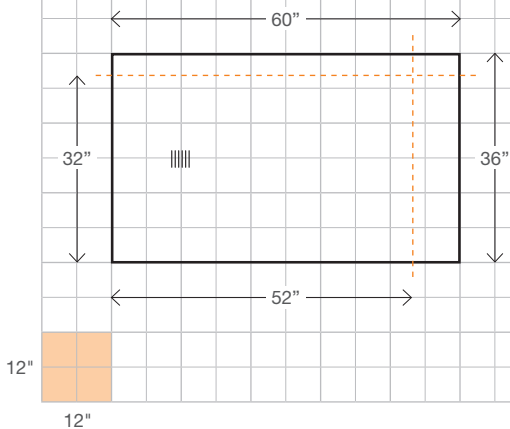

EXAMPLE

*End-drain and off-set models: cuts are not possible on the side closest to the drain.