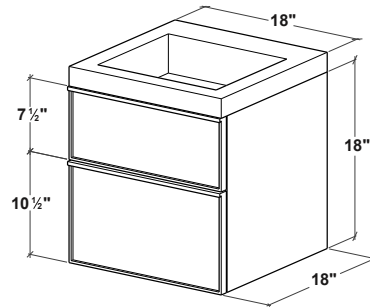

WOOD: All natural wood finishes, AWI Rated 5 Finish, FSC Certified, CARB Compliant, Formaldehyde free may differ slightly from sample or pictures as natural wood grains vary somewhat from piece to piece adding natural beauty and character making each made-to-order piece unique.

IMPORTANT: Please indicate on your purchase order your choice of lavatory. Must be purchased with a WETSTYLE integrated countertop (sold separately). Vessel sinks cannot be used with FRAME Linea vanities without a countertop. Lavatory will extend beyond the vanity by approximately 1/8" on both sides to better prevent potential water accumulation between the lavatory and the vanity.

2 MODEL SELECTION 18"

FINISHES		CODE	PRICE
WOOD			
Oak	Natural (1)	FRLM18WM-1	$2930
Oak	Wenge (2)	FRLM18WM-2	$2820
Oak	White (5)	FRLM18WM-5	$2820
Oak	Black (31)	FRLM18WM-31	$2820
Oak	St. Har. Grey (36)	FRLM18WM-36	$2820
Oak	Coffee Bean (37)	FRLM18WM-37	$2820
Oak	Smoked (38)	FRLM18WM-38	$2820
WOOD			
Walnut	Natural No Calico (12)	FRLM18WM-12	$2930
Walnut	Chocolate (16)	FRLM18WM-16	$2930
LACQUER			
Mat	White (21)	FRLM18WM-21	$2685
Mat	St. Har. Grey (28)	FRLM18WM-28	$2685
Mat	Black (29)	FRLM18WM-29	$2685

* Walnut natural (11) and premium finishes not available

FRLM18WM

FEATURES

- All wood construction
- Hand pull crafted in solid wood
- Finished drawer interiors
- Blum slow close glides
- Vertical grain pattern

DRAWERS CONFIGURATION

UPPER
Horseshoe

LOWER
Horseshoe

APPROXIMATE DELIVERY: 4-6 weeks

FREIGHT: Consult Freight Annex

3 OPTIONAL GLASS INSERTS FOR DRAWER FACADES

Not available on this model

4 INTEGRATED COUNTERTOP SELECTION (sold separately)

REFER TO LAVATORY SECTION FOR COUNTERTOP PRICING

Lavatory and vanity must be ordered at the same time as the lavatory requires special preparation at the factory

5 ACCESSORY & SUGGESTED COMPLEMENTS

FRAME Linea Mirrored Cabinet	p. 214
M Towel Holder	p. 280
FRAME Linea Linen Cabinet	p. 207

NOTE: Approximate measurement. The manufacturer accepts 1/4" (6.35 mm) variance. WETSTYLE cannot be responsible for any technical errors and reserves the right to make revisions without notice.