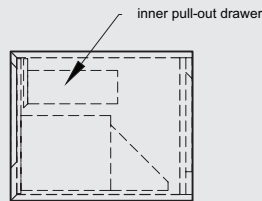

DRAWER CONFIGURATION

Internal side view
with horseshoe cut
(All models)

NOTE: Approximate measurement. The manufacturer accepts 1/4" (6.35 mm) variance. WETSTYLE cannot be responsible for any technical errors and reserves the right to make revisions without notice.