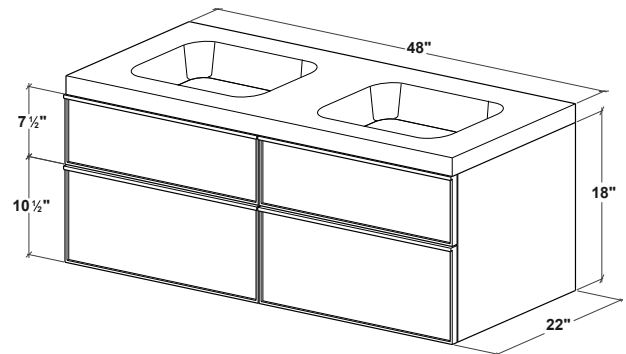

FRAME Linea Mirrored Cabinet	p. 214
M Towel Holder	p. 280
FRAME Linea Linen Cabinet	p. 207

FRL48WM

FEATURES

- All wood construction
- Hand pull crafted in solid wood
- Finished drawer interiors
- Blum slow close glides
- Vertical grain pattern