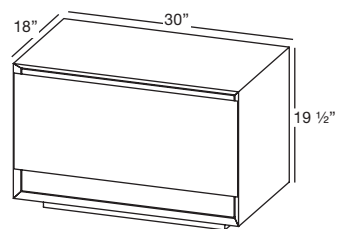

M COLLECTION METRO SERIES

M COLLECTION METRO SERIES

VANITY 19½" height Freestanding – 1 drawer 18", 20", 24", 30", 36" and 42" (457, 508, 610, 762, 914 and 1069 mm length)

MM1818FS

MM2018FS

MM2418FS

MM3018FS