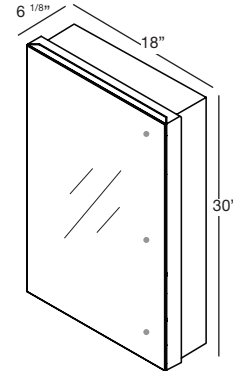

M1830MER-REC