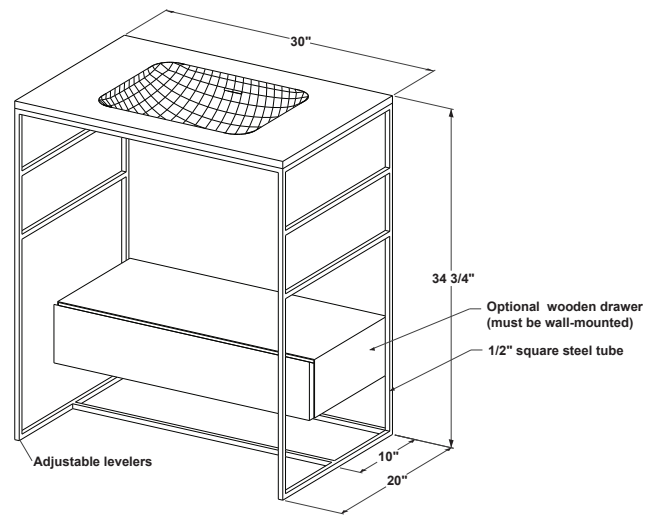

C₂ COLLECTION

CONSOLE 30" length

(76 cm)

1 MODEL SELECTION

MATERIAL	FINISH	CODE	PRICE
Pure Stainless Steel, Solid Bar *	Matte Black	C2-30CO-MBL**	$2370

* Matte Black Finish, 304 Stainless Steel, Solid Bar, Powder coated finish

** Metal console only, wooden drawer sold separately (see step #3)

Note: Securing console to wall is recommended, drill taps are provided at the back of the console

2 INTEGRATED COUNTERTOP SELECTION SOLD SEPARATELY

REFER TO LAVATORY SECTION
FOR COUNTERTOP PRICING

Note: you may specify overflow trim in same
finish as console (Matte Black)

3 OPTIONAL DRAWER 30" length (76 cm)

Must be wall-mounted

FINISH	CODE	PRICE
Walnut Natural (11)	C2-30DR-11	$1215

WEIGHT (DRAWER ONLY): 25 lb (US) 11 kg (CA)

4 ADDITIONAL OPTION

Decorative round style bottle trap (see p.316)

WEIGHT:	29 lb (US)	13.2 kg (CA)
APPROXIMATE DELIVERY:	< 1 week	
FREIGHT:	Consult Freight Annex	

NOTE: Approximate measurement. The manufacturer accepts 1/4" (6.35 mm) variance. WETSTYLE cannot be responsible for any technical errors and reserves the right to make revisions without notice.