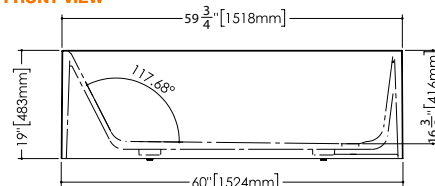

PLAN VIEW

PERSPECTIVE VIEW

FRONT VIEW

SIDE VIEW

MOOD COLLECTION

BMD 01 70" x 32" x 23-7/16"

(1777 x 813 x 596 mm)

- 1 SELECT MODEL
- 2 SELECT DRAIN AND OVERFLOW FINISH
- 3 SELECT PLUMBING CONNECTION
- 4 SELECT FINISH
- 5 ACCESSORIES