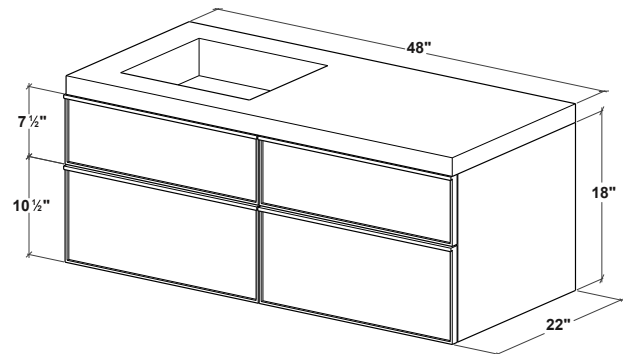

FRAME Linea Mirrored Cabinet	p. 214
M Towel Holder	p. 280
FRAME Linea Linen Cabinet	p. 207

FRL48WM-L

FEATURES

- All wood construction
- Hand pull crafted in solid wood
- Finished drawer interiors
- Blum slow close glides
- Vertical grain pattern