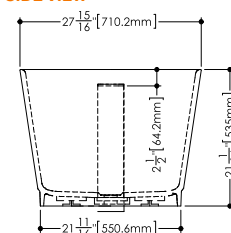

SIDE VIEW

NOTE: Approximate measurement. The manufacturer accepts 1/4" (6.35 mm) variance. WETSTYLE cannot be responsible for any technical errors and reserves the right to make revisions without notice.