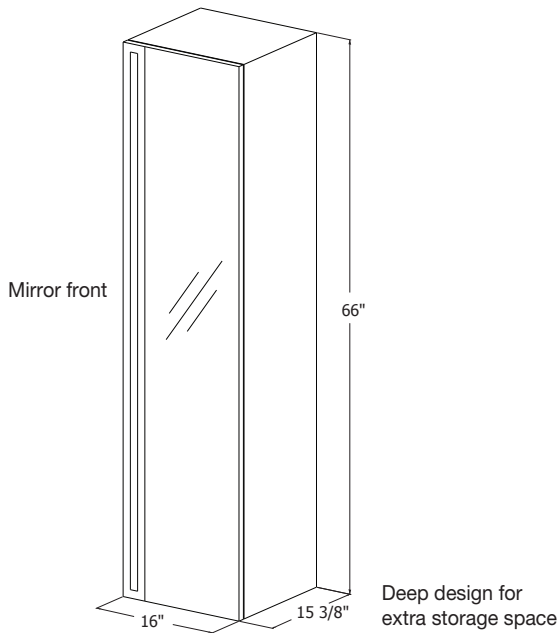

ELEMENT RAFFINÉ COLLECTION

LINEN CABINET 66" height – 16" width

(406 mm width)

1 NOTES

WOOD: All natural wood finishes, AWI Rated 5 Finish, FSC Certified, CARB Compliant, Formaldehyde free, may differ slightly from sample or pictures as natural wood grains vary somewhat from piece to piece adding natural beauty and character making each made-to-order piece unique.

DOOR HANDING: Reversible, choice of left or right handing at installation

2 MODEL SELECTION

LENGTH		FINISHES					
INCHES	CM	WOOD	WENGE (2)	WHITE (5)	BLACK (31)		PRICE
16	41	OAK	ELR16LN-2	ELR16LN-5	ELR16LN-31		$3080
INCHES	CM	WOOD	ST. HAR. GREY (36)	COFFEE BEAN (37)	SMOKED (38)		PRICE
16	41	OAK	ELR16LN-36	ELR16LN-37	ELR16LN-38		$3080
INCHES	CM	WOOD	MOCHA (71)	CHARCOAL (72)			PRICE
16	41	OAK PLANK EFFECT	ELR16LN-71	ELR16LN-72			$3080
INCHES	CM	WOOD	NATURAL (1)				PRICE
16	41	OAK	ELR16LN-1				$3590
INCHES	CM	WOOD	NATURAL (11)	NATURAL NO CALICO (12)	CHOCOLATE (16)		PRICE
16	41	WALNUT	ELR16LN-11	ELR16LN-12	ELR16LN-16		$3590
INCHES	CM	LACQUER	WHITE (21)	ST. HAR. GREY (28)	BLACK (29)	NEW PACIFIC BLUE (27)	PRICE
16	41	MAT	ELR16LN-21	ELR16LN-28	ELR16LN-29	ELR16LN-27	$3220
INCHES	CM	WOOD	EUCALYPTUS* (81)	MOZAMBIQUE* (82)			PRICE
16	41	PREMIUM	ELR16LN-81	ELR16LN-82			$4255

ELR16LN

APPROXIMATE DELIVERY: 4 weeks

* 6 weeks for premium finishes

FREIGHT:

Consult Freight Annex

NOTE: Approximate measurement. The manufacturer accepts 1/4" (6.35 mm) variance. WETSTYLE cannot be responsible for any technical errors and reserves the right to make revisions without notice.