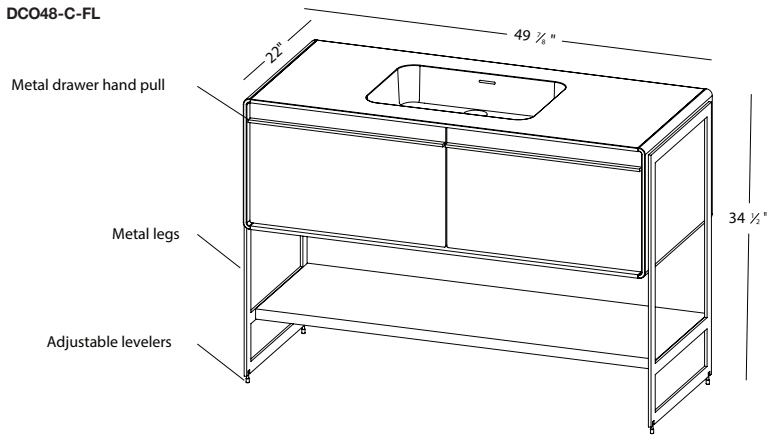

DÉCO COLLECTION

NEW

VANITY 48" C Floor-mount – 2 drawers – Center basin

(1219 mm length)

1 NOTES

THIS UNIT MUST BE SECURED TO THE WALL

WOOD: All natural wood finishes, AWI Rated 5 Finish, FSC Certified, CARB Compliant, Formaldehyde free, may differ slightly from sample or pictures as natural wood grains vary somewhat from piece to piece adding natural beauty and character making each made-to-order piece unique

IMPORTANT: Please indicate on your purchase order your choice of lavatory. Must be purchased with a WETSTYLE Deco integrated countertop (sold separately). Vessel sinks cannot be used with Deco vanities.

DCO48-C-FL

FEATURES

- Hand pull and legs made of solid stainless steel
- Finished interior drawers
- Slow closing ball bearing glides

DRAWERS CONFIGURATION

APPROXIMATE DELIVERY: 4 - 6 weeks
*7 weeks for premium finishes

FREIGHT: Consult Freight Annex