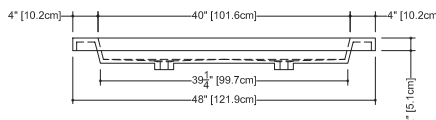

VCS 48

FRONT VIEW