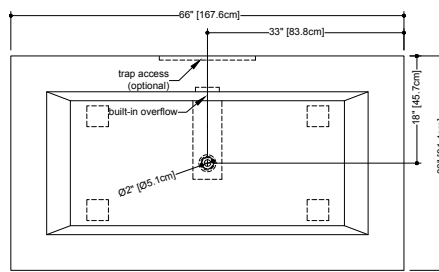

NOTE: Approximate measurement. The manufacturer accepts 1/4" (6.35 mm) variance. WETSTYLE cannot be responsible for any technical errors and reserves the right to make revisions without notice.

1 SELECT MODEL (Ex.: BC1001-PC-GA)

MADE OF WETMAR BIO™

CODE	POSITION	OPTIONAL WHITE TRAP ACCESS	MATTE (MA)	TRUE HIGH GLOSS™ (GA)
BC 1001	Freestanding	Available, must be specified if required	$6235	$7215
BC 1002	Back wall	N/A	$6235	$7215
BC 1004	Left / back walls	N/A	$6235	$7215
BC 1005	Back / right walls	N/A	$6235	$7215
BC 1006	Alcove	N/A	$6235	$7215

2 SELECT DRAIN AND OVERFLOW TRIM FINISH Append selection to code (Ex.: BC1001-PC-GA)

	WHITE	POLISHED CHROME	BRUSHED NICKEL	PRICE	MATTE BLACK	SATIN BRASS	PRICE
Drain cover and o/f metal trim		-PC	-BN	No charge	-MB	-SB	+$300
Drain cover only (o/f without trim)	-WHNT	-PCNT	-BNNT	No charge	-MBNT	-SBNT	+$200

3 SELECT PLUMBING CONNECTION Append selection to code (Ex.: BC1001-PC-COP-GA)

This tub is equipped with WETSTYLE Plug & Bathe™ overflow and drain connection system.

Included	Standard ABS connection	No charge
-COP	Copper connection (local code dependant)	+$230

4 SELECT FINISH Append selection to code (Ex.: BC1001-PC-GA)

ADD TO CODE	DESCRIPTION
-GA, -MA	White True High Gloss™, White Matte

NEW - CUSTOM COLORS AVAILABLE +$2400 to price of Gloss (GA) finish
RAL/Pantone code or color sample to be specified

PLAN VIEW