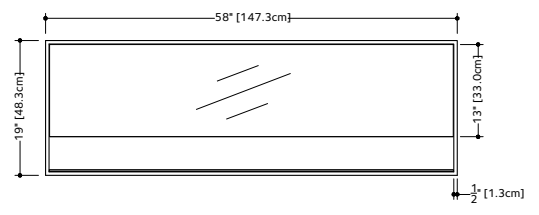

FRONT VIEW

NOTE: Approximate measurement. The manufacturer accepts 1/4" (6.35 mm) variance. WETSTYLE cannot be responsible for any technical errors and reserves the right to make revisions without notice.