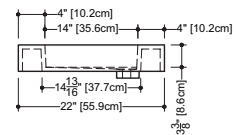

CUBE COLLECTION

VC 60C 60-1/4" x 22" x 4"

(1530 x 559 x 102 mm)

VCS 60C 60-1/4" x 22" x 2"

(1530 x 559 x 51 mm)

1 SELECT MODEL AND FAUCET HOLES CONFIGURATION

- 1A - Without overflow
- or 1B - With overflow
- + 1Bi - Overflow trim finish

2 SELECT FINISH

3 OPTION

Pop-up drain p.316

4 FLOATING SINK BRACKET SYSTEM

Important: Bracket and/or decorative trim must be ordered at the same time as the lavatory. p.83

WEIGHT: 42 lb (US) 19 kg (CA)
APPROXIMATE DELIVERY: 4 weeks
FREIGHT: Consult Freight Annex

1A MODEL WITHOUT OVERFLOW (Ex.: VC-60C-1-GA)

MADE OF WETMAR BIO™

4" HEIGHT 2" SEMI-RECESSED

CODE	CODE	FAUCET HOLE	OVERFLOW	MATTE (MA)	TRUE HIGH GLOSS™ (GA)
VC-60C	VCS-60C	No hole	None	$1430	$1625
VC-60C-1	VCS-60C-1	1 hole for mono faucet	None	$1470	$1665
VC-60C-8	VCS-60C-8	3 holes for 8" c/c faucet	None	$1490	$1685

1B MODEL WITH OVERFLOW (Ex.: VC-60C-O-1-PC-GA)

4" HEIGHT 2" SEMI-RECESSED

CODE	CODE	FAUCET HOLE	OVERFLOW	MATTE (MA)	TRUE HIGH GLOSS™ (GA)
VC-60C-O	VCS-60C-O	No hole	Overflow	$1535	$1745
VC-60C-O-1	VCS-60C-O-1	1 hole for mono faucet	Overflow	$1575	$1785
VC-60C-O-8	VCS-60C-O-8	3 holes for 8" c/c faucet	Overflow	$1595	$1805

+ 1Bi SELECT OVERFLOW TRIM FINISH Append selection to code (Ex.: VC-60C-O-1-PC-GA)

ADD TO CODE	DESCRIPTION	PRICE
-NT, -PC, -BN	No Trim, Polished Chrome, Brushed Nickel	No charge
-MB, -SB	Matte Black, Satin Brass	+$50

2 SELECT FINISH Append selection to code (Ex.: VC-60C-O-1-PC-GA)

ADD TO CODE	DESCRIPTION
-GA, -MA	White True High Gloss™, White Matte

PLAN VIEW

VC 60C

SIDE VIEW

VCS 60C

NOTE: Approximate measurement. The manufacturer accepts 1/4" (6.35 mm) variance. WETSTYLE cannot be responsible for any technical errors and reserves the right to make revisions without notice.