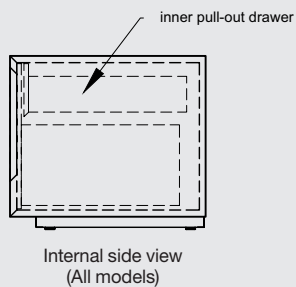

DRAWER CONFIGURATION

NOTE: Approximate measurement. The manufacturer accepts 1/4" (6.35 mm) variance. WETSTYLE cannot be responsible for any technical errors and reserves the right to make revisions without notice.

M COLLECTION