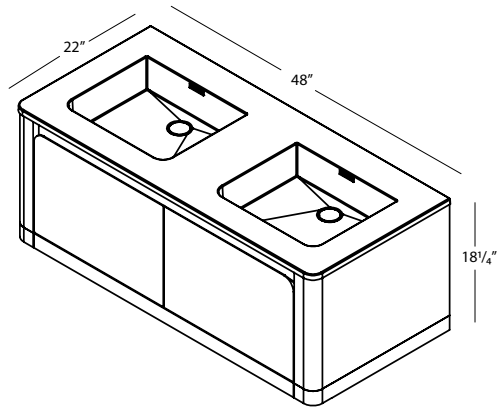

BAUHAUS COLLECTION

NEW

BAUHAUS 48" Wall-mount

1 NOTES

THIS UNIT MUST BE SECURED TO THE WALL

WOOD: All natural wood finishes, AWI Rated 5 Finish, FSC Certified, CARB Compliant, Formaldehyde free, may differ slightly from sample or pictures as natural wood grains vary somewhat from piece to piece adding natural beauty and character making each made-to-order piece unique

IMPORTANT: Please indicate on your purchase order your choice of lavatory. Must be purchased with a WETSTYLE Bauhaus integrated countertop (sold separately). Vessel sinks cannot be used with Bauhaus vanities, unless a countertop is used.

DRAWERS CONFIGURATION

LEFT
Horseshoe

RIGHT
Horseshoe

APPROXIMATE

DELIVERY: 4-6 weeks

FREIGHT: Consult Freight Annex

2 AVAILABLE CONFIGURATIONS (ex: EBHS48WM-L28W1)

CONFIGURATION	DRAWER FAÇADE AND SIDES	TRIM	NEXT STEP
LW	Lacquer (L)	Wood (W)	Go to 3.1
WW	Wood (W)	Wood (W)	Go to 3.2
LL	Lacquer (L)	Lacquer (L)	Go to 3.3
WL	Wood (W)	Lacquer (L)	Go to 3.4

HOW TO BUILD A CODE

Bauhaus 48" Wall-Mount with St. Har. Grey Drawer/Sides and Oak Natural Trim Example: EBHS48WM	DRAWER FAÇADE AND SIDES		TRIM		Use opposite page to ensure your finish combination is possible
	W or L	Color code	W or L	Color code	
	-L	-28	-W	-1	

4 INTEGRATED COUNTERTOP SELECTION SOLD SEPARATELY

REFER TO LAVATORY SECTION FOR COUNTERTOP PRICING

Lavatory and vanity must be ordered at the same time as the lavatory requires special preparation at the factory

NOTE: Approximate measurement. The manufacturer accepts 1/4" (6.35 mm) variance. WETSTYLE cannot be responsible for any technical errors and reserves the right to make revisions without notice.