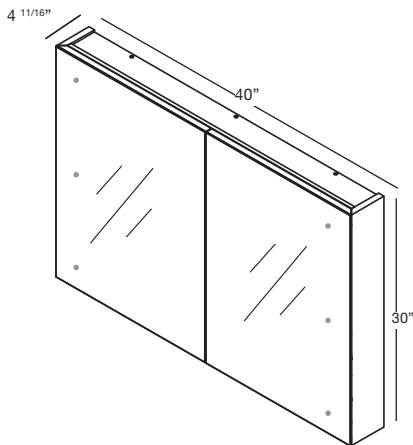

M COLLECTION

MIRRORED CABINET 30" Surface Mount – 28", 34", 40", 46", 58" and 70" (711, 864, 1016, 1168, 1473 and 1778 mm length)

M2830ME

M4630ME

M3430ME

M5830ME

M4030ME

M7030ME