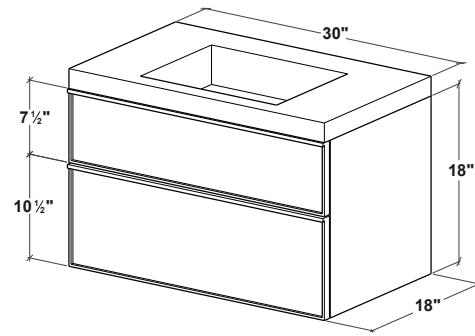

FRAME Linea Mirrored Cabinet	p. 214
M Towel Holder	p. 280
FRAME Linea Linen Cabinet	p. 207

FRLM30WM

FEATURES

- All wood construction
- Hand pull crafted in solid wood
- Finished drawer interiors
- Blum slow close glides
- Vertical grain pattern