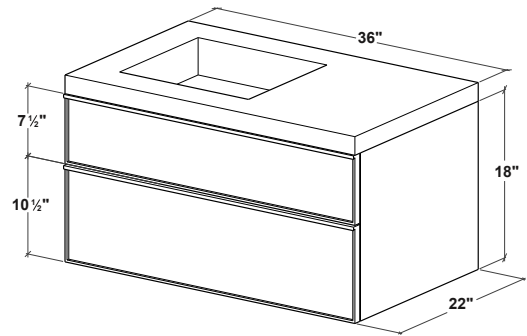

5 ACCESSORY & SUGGESTED COMPLEMENTS

FRAME Linea Mirrored Cabinet	p. 214
M Towel Holder	p. 280
FRAME Linea Linen Cabinet	p. 207

FRL 36WM-T

FEATURES

- All wood construction
- Hand pull crafted in solid wood
- Finished drawer interiors
- Blum slow close glides
- Vertical grain pattern