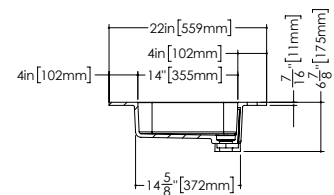

SIDE VIEW

NOTE: Approximate measurement. The manufacturer accepts 1/4" (6.35 mm) variance. WETSTYLE cannot be responsible for any technical errors and reserves the right to make revisions without notice.