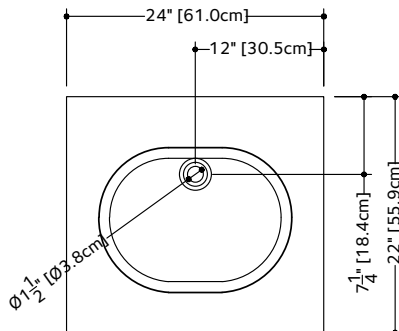

(610 x 559 x 102 mm)

VOVS 24 24" x 22" x 2"

(610 x 559 x 51 mm)

1 SELECT MODEL AND FAUCET HOLES CONFIGURATION

- 1A - Without overflow
- or 1B - With overflow
- + 1Bi - Overflow trim finish

2 SELECT FINISH

3 OPTION

Pop-up drain p.316

4 FLOATING SINK BRACKET SYSTEM

Important: Bracket and/or decorative trim must be ordered at the same time as the lavatory. p.83

WEIGHT: 23 lb (US) 11 kg (CA)
APPROXIMATE DELIVERY: 4 weeks
FREIGHT: Consult Freight Annex

1A MODEL WITHOUT OVERFLOW (Ex.: VOV-24-1-GA)

MADE OF WETMAR BIO™

4" HEIGHT 2" SEMI-RECESSED

CODE	CODE	FAUCET HOLE	OVERFLOW	MATTE (MA)	TRUE HIGH GLOSS™ (GA)
VOV-24	VOVS-24	No hole	None	$905	$1030
VOV-24-1	VOVS-24-1	1 hole for mono faucet	None	$945	$1070
VOV-24-8	VOVS-24-8	3 holes for 8" c/c faucet	None	$965	$1090

1B MODEL WITH OVERFLOW (Ex.: VOV-24-O-1-PC-GA)

4" HEIGHT 2" SEMI-RECESSED

CODE	CODE	FAUCET HOLE	OVERFLOW	MATTE (MA)	TRUE HIGH GLOSS™ (GA)
VOV-24-O	VOVS-24-O	No hole	Overflow	$1010	$1150
VOV-24-O-1	VOVS-24-O-1	1 hole for mono faucet	Overflow	$1050	$1190
VOV-24-O-8	VOVS-24-O-8	3 holes for 8" c/c faucet	Overflow	$1070	$1210

+ 1Bi SELECT OVERFLOW TRIM FINISH Append selection to code (Ex.: VOV-24-O-1-PC-GA)

ADD TO CODE	DESCRIPTION	PRICE
-NT, -PC, -BN	No Trim, Polished Chrome, Brushed Nickel	No charge
-MB, -SB	Matte Black, Satin Brass	+$50

2 SELECT FINISH Append selection to code (Ex.: VOV-24-O-1-PC-GA)

ADD TO CODE	DESCRIPTION
-GA, -MA	White True High Gloss™, White Matte

PLAN VIEW

VOV 24

VOVS 24

NOTE: Approximate measurement. The manufacturer accepts 1/4" (6.35 mm) variance. WETSTYLE cannot be responsible for any technical errors and reserves the right to make revisions without notice.