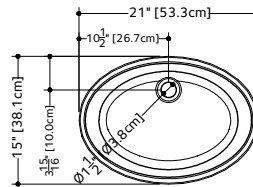

COUTURE COLLECTION

VCR821A 21" above counter

(533 mm)

1 SELECT MODEL AND FAUCET HOLES CONFIGURATION

- 1A - Without overflow
- or 1B - With overflow
- + 1Bi - Overflow trim finish

2 SELECT FINISH

3 OPTION

Pop-up drain

p.316

APPROXIMATE DELIVERY:

4 weeks

FREIGHT:

Consult Freight Annex

1A MODEL WITHOUT OVERFLOW (Ex.: VCR821A-GA)

MADE OF WETMAR BIO™

CODE	OVERFLOW	MATTE (MA)	DUAL* (DA)	TRUE HIGH GLOSS™ (GA)
VCR821A	None	$1010	$1070	$1150

1B MODEL WITH OVERFLOW (Ex.: VCR821A-O-PC-GA)

CODE	OVERFLOW	MATTE (MA)	DUAL* (DA)	TRUE HIGH GLOSS™ (GA)
VCR821A-O	Overflow	$1120	$1180	$1270

+ 1Bi SELECT OVERFLOW TRIM FINISH Append selection to code (Ex.: VCR821A-O-PC-GA)

ADD TO CODE	DESCRIPTION	PRICE
-NT, -PC, -BN	No Trim, Polished Chrome, Brushed Nickel	No charge
-MB, -SB	Matte Black, Satin Brass	+$50

2 SELECT FINISH Append selection to code (Ex.: VCR821A-O-PC-GA)

ADD TO CODE	DESCRIPTION
-GA, -DA, -MA	White True High Gloss™, White Dual*, White Matte

*Dual finish: True High Gloss™ interior and rim and matte exterior

VCR 821A (weight 12 lb/5 kg)

PLAN VIEW