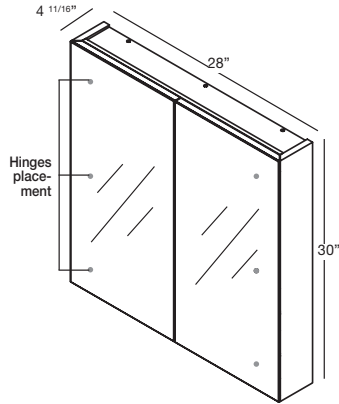

M COLLECTION

MIRRORED CABINET 30" Surface Mount – 28", 34", 40", 46", 58" and 70" (711, 864, 1016, 1168, 1473 and 1778 mm length)

M2830ME