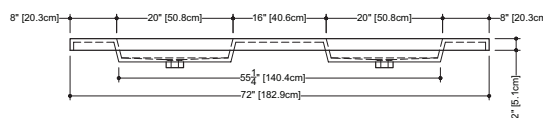

VCS 72

FRONT VIEW