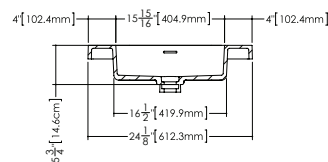

DÉCO COLLECTION

VDCOS 24 24-1/8" x 22" x 2"

(610 x 559 x 51 mm)

VDCOXS 24 24" x 22" x 7/16"

(610 x 559 x 11 mm)

DÉCO LAVATORY

1 SELECT MODEL AND FAUCET HOLES CONFIGURATION

- 1A - Without overflow
- OR
- 1B - With overflow
- + 1Bi - Overflow trim finish

2 SELECT FINISH

3 OPTION - IMPORTANT

Important: This sink has a recessed drain hole. For a perfect look, we strongly recommend using the following drain models: DS02RF or DS02RF-O p.316

WEIGHT:
VDCOS-24 17 lb (US) 8 kg (CA)
VDCOXS-24 14 lb (US) 6 kg (CA)
APPROXIMATE DELIVERY: 4 weeks
FREIGHT: Consult Freight Annex

1A MODEL WITHOUT OVERFLOW (Ex.: VDCOS-24-1-GA)

MADE OF WETMAR BIO™

4" HEIGHT 2" SEMI-RECESSED

CODE	CODE	FAUCET HOLE	OVERFLOW	MATTE (MA)	TRUE HIGH GLOSS™ (GA)	NEW MATTE BLACK (MBL) MATTE GREY (MGR)
VDCOS-24	VDCOXS-24	No hole	None	$895	$1015	$1220
VDCOS-24-1	VDCOXS-24-1	1 hole for mono faucet	None	$935	$1055	$1260
VDCOS-24-8	VDCOXS-24-8	3 holes for 8" c/c faucet	None	$955	$1075	$1280

1B MODEL WITH OVERFLOW (Ex.: VDCOS-24-O-1-PC-GA)

4" HEIGHT 2" SEMI-RECESSED

CODE	CODE	FAUCET HOLE	OVERFLOW	MATTE (MA)	TRUE HIGH GLOSS™ (GA)	NEW MATTE BLACK (MBL) MATTE GREY (MGR)
VDCOS-24-O	VDCOXS-24-O	No hole	Overflow	$1000	$1135	$1360
VDCOS-24-O-1	VDCOXS-24-O-1	1 hole for mono faucet	Overflow	$1040	$1175	$1400
VDCOS-24-O-8	VDCOXS-24-O-8	3 holes for 8" c/c faucet	Overflow	$1060	$1195	$1420

+ 1Bi SELECT OVERFLOW TRIM FINISH Append selection to code (Ex.: VDCOS-24-O-1-PC-GA)

ADD TO CODE	DESCRIPTION	PRICE
-NT, -PC, -BN	No Trim, Polished Chrome, Brushed Nickel	No charge
-MB, -SB	Matte Black, Satin Brass	+$50

2 SELECT FINISH Append selection to code (Ex.: VDCOS-24-O-1-PC-GA)

ADD TO CODE	DESCRIPTION
-GA, -MA, -MGR, -MBL	White True High Gloss™, White Matte, Matte Grey, Matte Black

VDCOS 24

PLAN VIEW

FRONT VIEW

SIDE VIEW

VDCOXS 24

PLAN VIEW

FRONT VIEW