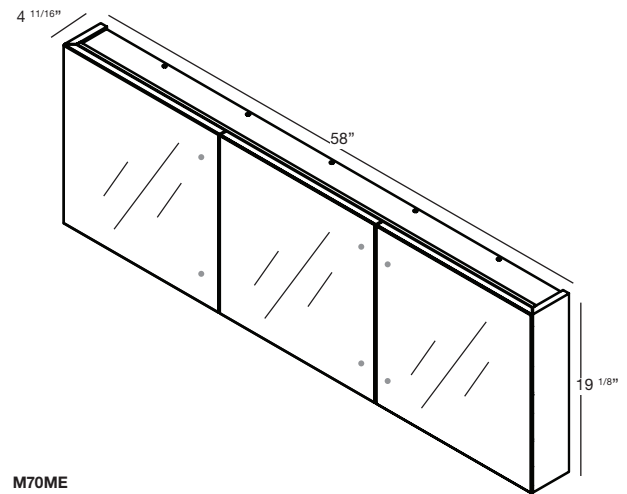

M COLLECTION

MIRRORED CABINET 19¹/₈" Surface Mount – 28", 34", 40", 46", 58" and 70" (711, 864, 1016, 1168, 1473 and 1778 mm length)

M28ME

M46ME

M34ME

M58ME

M40ME

M70ME