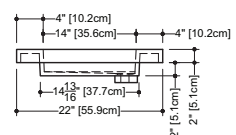

SIDE VIEW

NOTE: Approximate measurement. The manufacturer accepts 1/4" (6.35 mm) variance. WETSTYLE cannot be responsible for any technical errors and reserves the right to make revisions without notice.