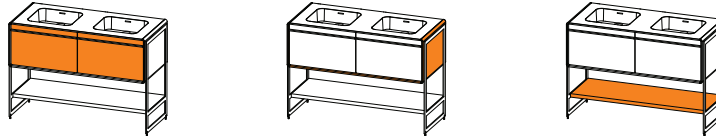

2 AVAILABLE CONFIGURATIONS (ex: DCO60FL-W11L21L21-MBL)

CONFIGURATION	DRAWER FAÇADE (L)	EXTERIOR (L)	SHELF (L)	NEXT STEP
WWL	Wood (W)	Wood (W)	Lacquer (L)	Go to 3.1
WLW	Wood (W)	Lacquer (L)	Wood (W)	Go to 3.1
WLL	Wood (W)	Lacquer (L)	Lacquer (L)	Go to 3.1
WWW	Wood (W)	Wood (W)	Wood (W)	Go to 3.2
LLL	Lacquer (L)	Lacquer (L)	Lacquer (L)	Go to 3.3

HOW TO BUILD A CODE

	DRAWER FAÇADE (L)		EXTERIOR (L)		SHELF (L)		METAL FINISH	
	W or L	Color code	W or L	Color code	W or L	Color code	Metal code	
Déco 60" Floor-mount								Use opposite page to ensure your finish combination is possible
Example: DCO60FL	-W	-1	-L	-21	-L	-21	-MBL	

NOTE: Approximate measurement. The manufacturer accepts 1/4" (6.35 mm) variance. WETSTYLE cannot be responsible for any technical errors and reserves the right to make revisions without notice.