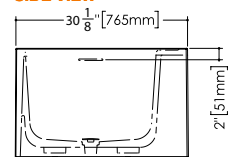

PLAN VIEW

PERSPECTIVE VIEW

FRONT VIEW

SIDE VIEW

MOOD COLLECTION

BMD 01 70" x 32" x 23-7/16"

(1777 x 813 x 596 mm)

- 1 SELECT MODEL
- 2 SELECT DRAIN AND OVERFLOW FINISH
- 3 SELECT PLUMBING CONNECTION
- 4 SELECT FINISH
- 5 ACCESSORIES