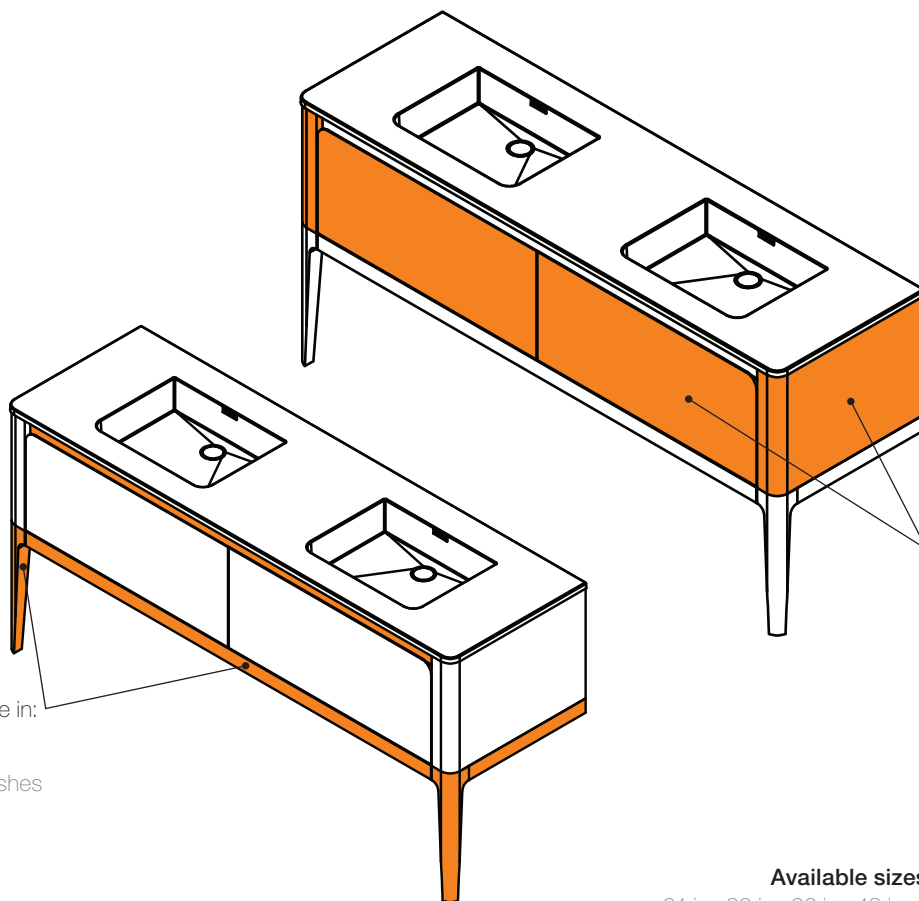

BAUHAUS COLLECTION - CUSTOMIZE TO YOUR TASTE AND DECOR

Wetstyle's new signature collection

Inspired by the tenet of the Bauhaus Movement, form follows function. Straightforward simplicity and elegantly rounded corners combined with smooth textures and the warmth of wood bring any bathroom to a new level of modern elegance. The Bauhaus Collection offers multiple options in size and finish to suit every taste and decor.