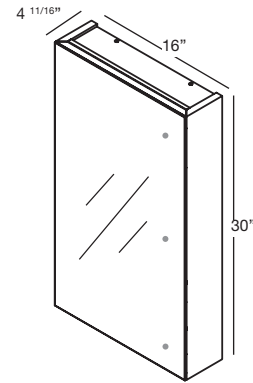

M COLLECTION

MIRRORED CABINET 30" Surface Mount – 16", 18" and 22"

(406, 457 and 559 mm length)

M1630MEL

M1630MER

M1830MEL

M1830MER

M2230MEL