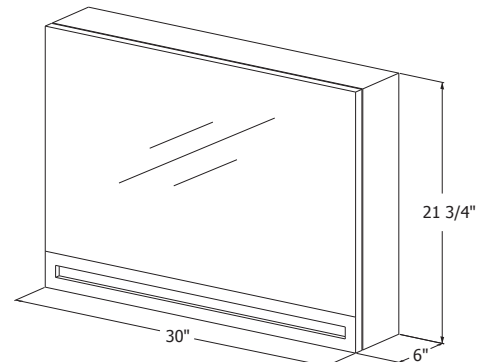

ELR30MU

ELEMENT RAFFINÉ

APPROXIMATE DELIVERY: 4 weeks

* 6 weeks for premium finishes

FREIGHT:

Consult Freight Annex

NOTE: Approximate measurement. The manufacturer accepts 1/4" (6.35 mm) variance. WETSTYLE cannot be responsible for any technical errors and reserves the right to make revisions without notice.