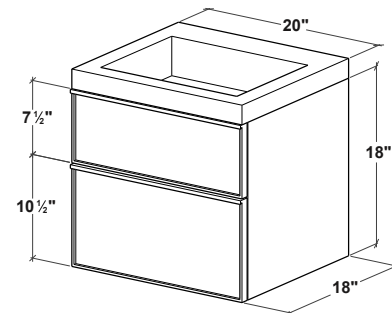

IMPORTANT: Please indicate on your purchase order your choice of lavatory. Must be purchased with a WETSTYLE integrated countertop (sold separately). Vessel sinks cannot be used with FRAME Linea vanities without a countertop. Lavatory will extend beyond the vanity by approximately 1/8" on both sides to better prevent potential water accumulation between the lavatory and the vanity.

2 MODEL SELECTION 18"

FINISHES		CODE	PRICE
WOOD			
Oak	Natural (1)	FRLM20WM-1	$2975
Oak	Wenge (2)	FRLM20WM-2	$2855
Oak	White (5)	FRLM20WM-5	$2855
Oak	Black (31)	FRLM20WM-31	$2855
Oak	St. Har. Grey (36)	FRLM20WM-36	$2855
Oak	Coffee Bean (37)	FRLM20WM-37	$2855
Oak	Smoked (38)	FRLM20WM-38	$2855
WOOD			
Walnut	Natural No Calico (12)	FRLM20WM-12	$2975
Walnut	Chocolate (16)	FRLM20WM-16	$2975
LACQUER			
Mat	White (21)	FRLM20WM-21	$2725
Mat	St. Har. Grey (28)	FRLM20WM-28	$2725
Mat	Black (29)	FRLM20WM-29	$2725

* Walnut natural (11) and premium finishes not available

3 OPTIONAL GLASS INSERTS FOR DRAWER FACADES

Not available on this model

4 INTEGRATED COUNTERTOP SELECTION (sold separately)

REFER TO LAVATORY SECTION FOR COUNTERTOP PRICING

Lavatory and vanity must be ordered at the same time as the lavatory requires special preparation at the factory

5 ACCESSORY & SUGGESTED COMPLEMENTS

FRAME Linea Mirrored Cabinet	p. 214
M Towel Holder	p. 280
FRAME Linea Linen Cabinet	p. 207

FRLM20WM

FEATURES

- All wood construction
- Hand pull crafted in solid wood
- Finished drawer interiors
- Blum slow close glides
- Vertical grain pattern

DRAWERS CONFIGURATION

APPROXIMATE DELIVERY: 4-6 weeks

FREIGHT: Consult Freight Annex

NOTE: Approximate measurement. The manufacturer accepts 1/4" (6.35 mm) variance. WETSTYLE cannot be responsible for any technical errors and reserves the right to make revisions without notice.