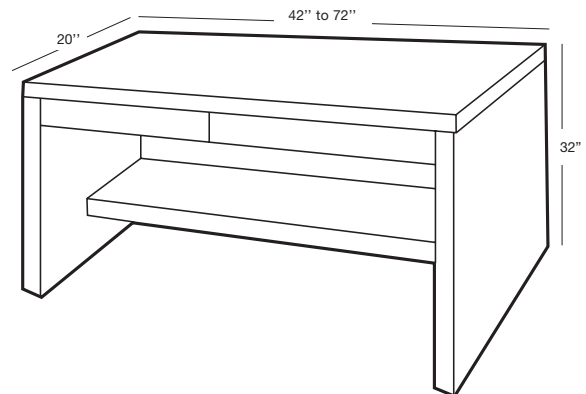

3 SINK COMPATIBILITY

See compatibility chart (p. 294-295)

4 OPTION

Decorative round style bottle trap (p. 316)

APPROXIMATE DELIVERY: 4 weeks - *6 weeks for premium finishes

FREIGHT: Consult Freight Annex

NOTE: Approximate measurement. The manufacturer accepts 1/4" (6.35 mm) variance. WETSTYLE cannot be responsible for any technical errors and reserves the right to make revisions without notice.