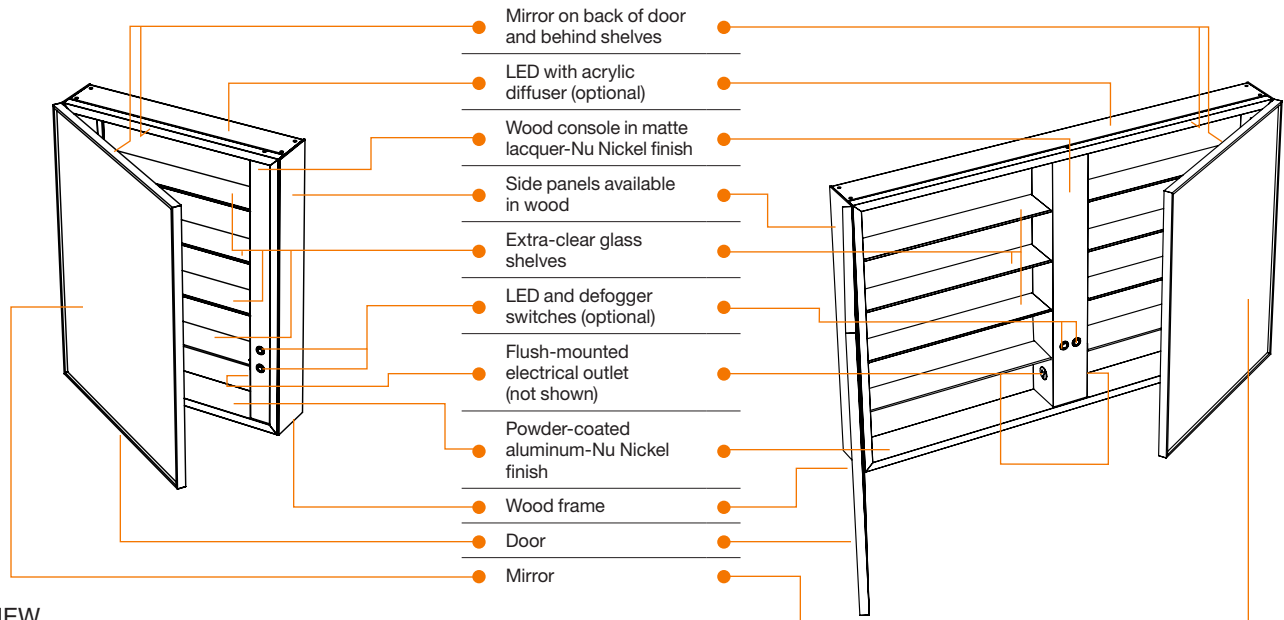

FRAME LINEA COLLECTION – MIRRORED CABINET

SURFACE MOUNT

PLAN VIEW