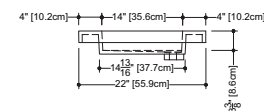

SIDE VIEW

NOTE: Approximate measurement. The manufacturer accepts 1/4" (6.35 mm) variance. WETSTYLE cannot be responsible for any technical errors and reserves the right to make revisions without notice.