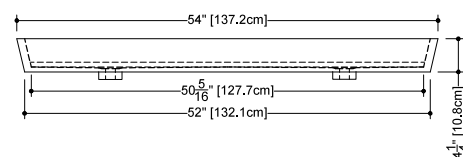

CUBE COLLECTION

SERIES VC 8-U 15", 21-3/4", 36", 42", 48" and 54" undermount

(381, 552, 914, 1067, 1219 and 1372 mm)

VC 821U (weight 18 lb/8 kg)

PLAN VIEW

FRONT VIEW

SIDE VIEW

VC 836U (weight 27 lb/12 kg)

PLAN VIEW

FRONT VIEW

SIDE VIEW

VC 842U (weight 33 lb/15 kg)

PLAN VIEW

FRONT VIEW

SIDE VIEW

VC 848U (weight 37 lb/17 kg)

PLAN VIEW

FRONT VIEW

SIDE VIEW

VC 854U (weight 42 lb/19 kg)

PLAN VIEW

FRONT VIEW

SIDE VIEW

NOTE: Approximate measurement. The manufacturer accepts 1/4" (6.35 mm) variance. WETSTYLE cannot be responsible for any technical errors and reserves the right to make revisions without notice.