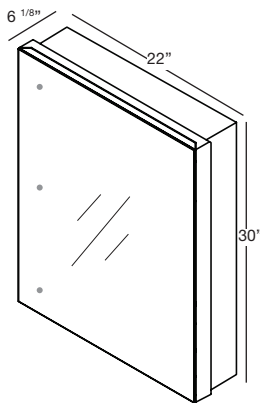

M2230MEL-REC