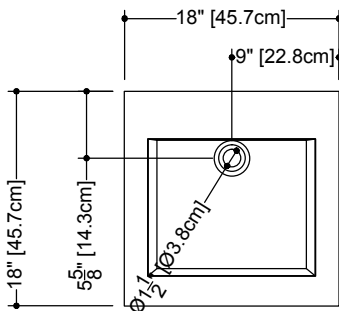

CUBE COLLECTION METRO SERIES

VCM 18 18" x 18" x 4"

(457 x 457 x 102 mm)

VCMS 18 18" x 18" x 2"

(457 x 457 x 51 mm)

1 SELECT MODEL AND FAUCET HOLES CONFIGURATION

- 1A - Without overflow
- or 1B - With overflow
- + 1Bi - Overflow trim finish

2 SELECT FINISH

3 OPTION

Pop-up drain

p.316

WEIGHT: 15 lb (US) 7 kg (CA)
APPROXIMATE DELIVERY: 4 weeks
FREIGHT: Consult Freight Annex

1A MODEL WITHOUT OVERFLOW (Ex.: VCM-18-1-GA) **MADE OF WETMAR BIO™**

4" HEIGHT 2" SEMI-RECESSED

CODE	CODE	FAUCET HOLE	OVERFLOW	MATTE (MA)	TRUE HIGH GLOSS™ (GA)
VCM-18	VCMS-18	No hole	None	$765	$870
VCM-18-1	VCMS-18-1	1 hole for mono faucet	None	$805	$910
VCM-18-8	VCMS-18-8	3 holes for 8" c/c faucet	None	$825	$930

1B MODEL WITH OVERFLOW (Ex.: VCM-18-O-1-PC-GA)

4" HEIGHT 2" SEMI-RECESSED

CODE	CODE	FAUCET HOLE	OVERFLOW	MATTE (MA)	TRUE HIGH GLOSS™ (GA)
VCM-18-O	VCMS-18-O	No hole	Overflow	$870	$990
VCM-18-O-1	VCMS-18-O-1	1 hole for mono faucet	Overflow	$910	$1030
VCM-18-O-8	VCMS-18-O-8	3 holes for 8" c/c faucet	Overflow	$930	$1050

+ 1Bi SELECT OVERFLOW TRIM FINISH Append selection to code (Ex.: VCM-18-O-1-PC-GA)

ADD TO CODE	DESCRIPTION	PRICE
-NT, -PC, -BN	No Trim, Polished Chrome, Brushed Nickel	No charge
-MB, -SB	Matte Black, Satin Brass	+$50

2 SELECT FINISH Append selection to code (Ex.: VCM-18-O-1-PC-GA)

ADD TO CODE	DESCRIPTION
-GA, -MA	White True High Gloss™, White Matte

PLAN VIEW