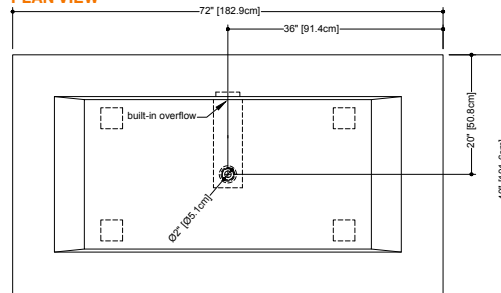

PLAN VIEW

FRONT VIEW

SIDE VIEW

CUBE COLLECTION

BC 0801 60" x 30" x 22-1/2"

(1524 x 762 x 572 mm)

CUBE BATHTUB

- 1 SELECT MODEL
- 2 SELECT DRAIN AND OVERFLOW FINISH
- 3 SELECT PLUMBING CONNECTION
- 4 SELECT FINISH
- 5 ACCESSORIES