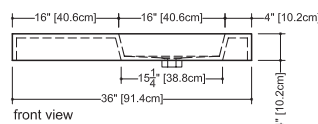

SIDE VIEW

NOTE: Approximate measurement. The manufacturer accepts 1/4" (6.35 mm) variance. WETSTYLE cannot be responsible for any technical errors and reserves the right to make revisions without notice.