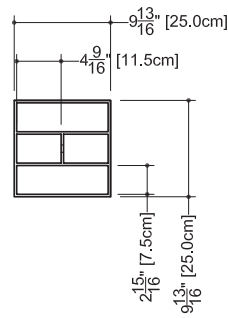

M COLLECTION

DRAWER DIVIDER for M Collection vanities

1 NOTES

AVAILABLE WITH THE FOLLOWING MODELS ONLY:

M3610WM, M4810WM, M6010WM, M7210WM, M3618WM, M4818WM, M6018WM and M7218WM

NATURAL BALTIC BIRCH	PRICE
MDV10	$220

APPROXIMATE DELIVERY: 4 weeks

FREIGHT: Consult Freight Annex

PLAN VIEW

FRONT VIEW

SIDE VIEW

NOTE: Approximate measurement. The manufacturer accepts 1/4" (6.35 mm) variance. WETSTYLE cannot be responsible for any technical errors and reserves the right to make revisions without notice.