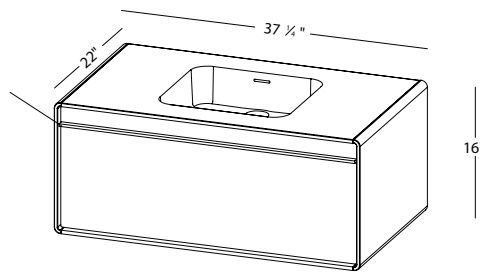

DÉCO COLLECTION

VANITY 36" Wall-mount – 1 drawer

(914 mm length)

1 NOTES

WOOD: All natural wood finishes, AWI Rated 5 Finish, FSC Certified, CARB Compliant, Formaldehyde free, may differ slightly from sample or pictures as natural wood grains vary somewhat from piece to piece adding natural beauty and character making each made-to-order piece unique

IMPORTANT: Please indicate on your purchase order your choice of lavatory. Must be purchased with a WETSTYLE Deco integrated countertop (sold separately). Vessel sinks cannot be used with Deco vanities.

DCO36WM

Metal drawer hand pull

FEATURES

- Hand pull and legs made of solid stainless steel
- Finished interior drawers
- Slow closing ball bearing glides

DRAWER CONFIGURATION

Horseshoe

APPROXIMATE DELIVERY: 4 - 6 weeks
*7 weeks for premium finishes
FREIGHT: Consult Freight Annex

2 AVAILABLE CONFIGURATIONS (ex: DCO36WM-W11L21-MBL)

CONFIGURATION	DRAWER FACADE (L)	EXTERIOR (L)	NEXT STEP
WL	Wood (W)	Lacquer (L)	Go to 3.1
WW	Wood (W)	Wood (W)	Go to 3.2
LL	Lacquer (L)	Lacquer (L)	Go to 3.3

HOW TO BUILD A CODE

	DRAWER FACADE (L)		EXTERIOR (L)		METAL FINISH	Use opposite page to ensure your finish combination is possible
	W or L	Color code	W or L	Color code	Metal code	
<i>Déco 36" Wall-mount</i>	W or L	Color code	W or L	Color code	Metal code	
Example: DCO36WM	-W	-1	-L	-21	-MBL	

NOTE: Approximate measurement. The manufacturer accepts 1/4" (6.35 mm) variance. WETSTYLE cannot be responsible for any technical errors and reserves the right to make revisions without notice.