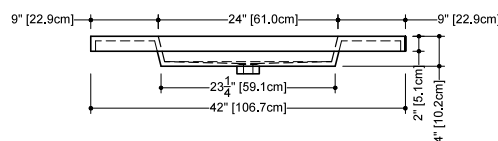

VCMS 42

FRONT VIEW