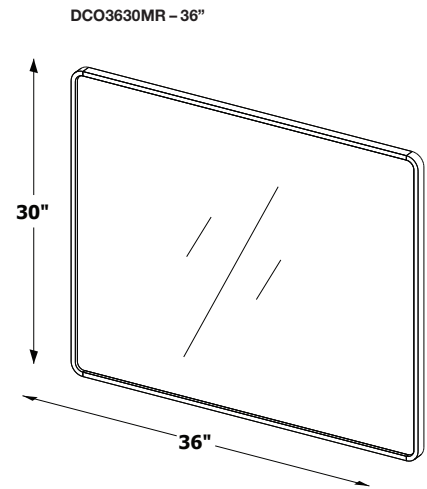

DÉCO COLLECTION

MIRROR 30" height 24", 30", 36", 48" and 60" length

(609, 762, 914, 1219 and 1524 mm length)

DEPTH: 7/8" + FLOATING EFFECT (MIRROR EXTENDS 1/4" OFF THE WALL)

FEATURES

- Made of all natural solid wood and veneer
- AWI rated level 5 marine grade finish for moisture resistance
- 3mm polished edges mirror with rounded corners
- Z-clip hanging system

APPROXIMATE DELIVERY: 4 - 6 weeks

FREIGHT: Consult Freight Annex

NOTE: Approximate measurement. The manufacturer accepts 1/4" (6.35 mm) variance. WETSTYLE cannot be responsible for any technical errors and reserves the right to make revisions without notice.