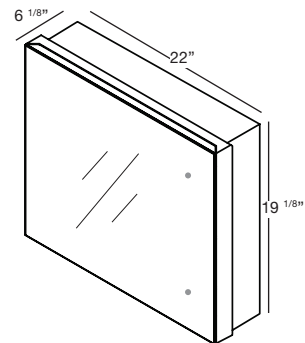

M22MER-REC

NOTE: Approximate measurement. The manufacturer accepts 1/4" (6.35 mm) variance. WETSTYLE cannot be responsible for any technical errors and reserves the right to make revisions without notice.