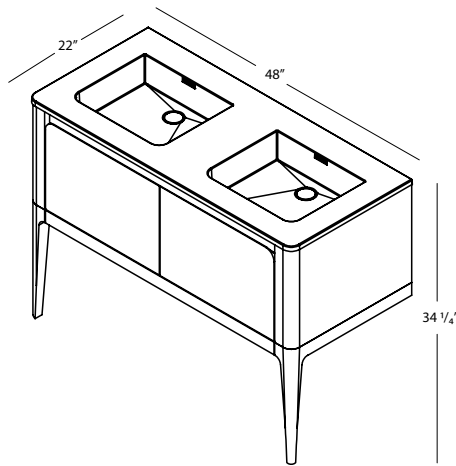

BAUHAUS COLLECTION

NEW

BAUHAUS 48" Wall-mount with legs

1 NOTES

THIS UNIT MUST BE SECURED TO THE WALL

WOOD: All natural wood finishes, AWI Rated 5 Finish, FSC Certified, CARB Compliant, Formaldehyde free, may differ slightly from sample or pictures as natural wood grains vary somewhat from piece to piece adding natural beauty and character making each made-to-order piece unique

IMPORTANT: Please indicate on your purchase order your choice of lavatory. Must be purchased with a WETSTYLE Bauhaus integrated countertop (sold separately). Vessel sinks cannot be used with Bauhaus vanities, unless a countertop is used.

DRAWERS CONFIGURATION

LEFT
Horseshoe

RIGHT
Horseshoe

APPROXIMATE DELIVERY:

4-6 weeks

FREIGHT:

Consult Freight Annex

2 AVAILABLE CONFIGURATIONS (ex: EBHS48WML-L28W1)

CONFIGURATION	DRAWER FAÇADE AND SIDES	TRIM AND LEGS	NEXT STEP
LW	Lacquer (L)	Wood (W)	Go to 3.1
WW	Wood (W)	Wood (W)	Go to 3.2
LL	Lacquer (L)	Lacquer (L)	Go to 3.3
WL	Wood (W)	Lacquer (L)	Go to 3.4

HOW TO BUILD A CODE

Bauhaus 48" Wall-Mount with Legs with St. Har. Grey Drawer/Sides and Oak Natural Trim & Legs Example: EBHS48WML	DRAWER FAÇADE AND SIDES		TRIM AND LEGS		Use opposite page to ensure your finish combination is possible
	W or L	Color code	W or L	Color code	
	-L	-28	-W	-1	

4 INTEGRATED COUNTERTOP SELECTION SOLD SEPARATELY

REFER TO LAVATORY SECTION FOR COUNTERTOP PRICING
Lavatory and vanity must be ordered at the same time as the lavatory requires special preparation at the factory

NOTE: Approximate measurement. The manufacturer accepts 1/4" (6.35 mm) variance. WETSTYLE cannot be responsible for any technical errors and reserves the right to make revisions without notice.