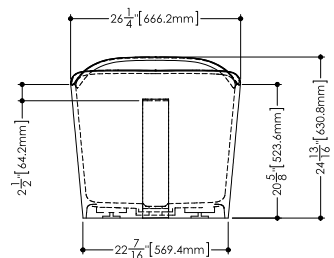

SIDE VIEW

NOTE: Approximate measurement. The manufacturer accepts 1/4" (6.35 mm) variance. WETSTYLE cannot be responsible for any technical errors and reserves the right to make revisions without notice.