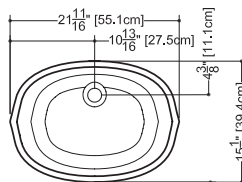

BE COLLECTION

SERIES VBE 8-A 21 3/4" and 36" above counter

(551 and 914 mm)

1 SELECT MODEL AND FAUCET HOLES CONFIGURATION

- 1A - Without overflow
- or 1B - With overflow
- + 1Bi - Overflow trim finish

2 SELECT FINISH

3 OPTION

Pop-up drain

p.316

APPROXIMATE DELIVERY:

4 weeks

FREIGHT:

Consult Freight Annex

1A MODEL WITHOUT OVERFLOW (Ex.: VBE821A-GA)

MADE OF WETMAR BIO™

CODE	OVERFLOW	MATTE (MA)	DUAL† (DA)	TRUE HIGH GLOSS™ (GA)
VBE 821A	None	$1010	$1070	$1150
VBE 836A	None	$1155	$1225	$1315

1B MODEL WITH OVERFLOW (Ex.: VBE821A-O-PC-GA)

CODE	OVERFLOW	MATTE (MA)	DUAL† (DA)	TRUE HIGH GLOSS™ (GA)
VBE 821A-O	Overflow	$1120	$1180	$1270
VBE 836A-O	Overflow	$1265	$1335	$1435

+ 1Bi SELECT OVERFLOW TRIM FINISH Append selection to code (Ex.: VBE821A-O-PC-GA)

ADD TO CODE	DESCRIPTION	PRICE
-NT, -PC, -BN	No Trim, Polished Chrome, Brushed Nickel	No charge
-MB, -SB	Matte Black, Satin Brass	+$50

2 SELECT FINISH Append selection to code (Ex.: VBE821A-O-PC-GA)

ADD TO CODE	DESCRIPTION
-GA, -DA, -MA	White True High Gloss™, White Dual†, White Matte

† Dual finish: True High Gloss™ interior and rim and matte exterior

BE VESSEL SINK

VBE 821A (weight 12 lb/5 kg)

PLAN VIEW