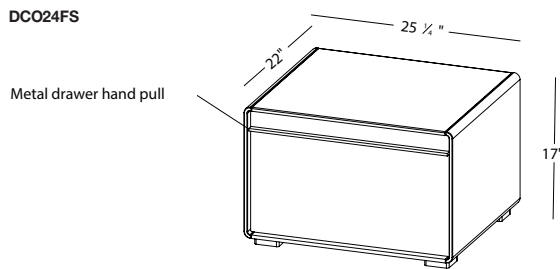

DÉCO COLLECTION

VANITY 24" Freestanding – 2 drawers

(610 mm length)

1 NOTES

THIS UNIT CANNOT ACCOMMODATE A SINK

WOOD: All natural wood finishes, AWI Rated 5 Finish, FSC Certified, CARB Compliant, Formaldehyde free, may differ slightly from sample or pictures as natural wood grains vary somewhat from piece to piece adding natural beauty and character making each made-to-order piece unique

Includes an inner pull-out drawer.

FEATURES

- Hand pull and legs made of solid stainless steel
- Finished interior drawers
- Slow closing ball bearing glides

DRAWER CONFIGURATION

APPROXIMATE DELIVERY: 4 - 6 weeks
*7 weeks for premium finishes

FREIGHT: Consult Freight Annex

2 AVAILABLE CONFIGURATIONS (ex: DCO24FS-W11L21-MBL)

CONFIGURATION	DRAWER FACADE (L)	EXTERIOR (L)	NEXT STEP
WL	Wood (W)	Lacquer (L)	Go to 3.1
WW	Wood (W)	Wood (W)	Go to 3.2
LL	Lacquer (L)	Lacquer (L)	Go to 3.3

HOW TO BUILD A CODE

	DRAWER FACADE (L)		EXTERIOR (L)		METAL FINISH	
	W or L	Color code	W or L	Color code	Metal code	
Déco 24" Wall-mount	W or L	Color code	W or L	Color code	Metal code	Use opposite page to ensure your finish combination is possible
Example: DCO24FS	-W	-1	-L	-21	-MBL	

NOTE: Approximate measurement. The manufacturer accepts 1/4" (6.35 mm) variance. WETSTYLE cannot be responsible for any technical errors and reserves the right to make revisions without notice.