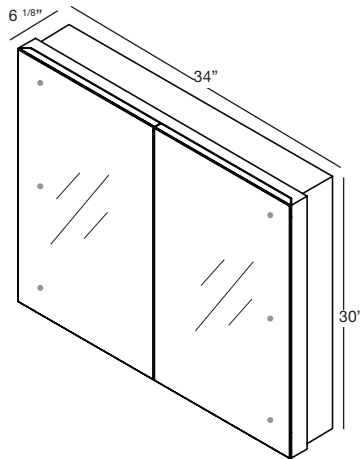

M3430ME-REC