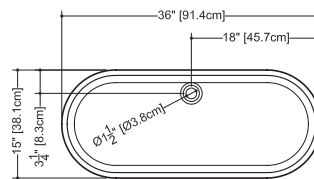

VOV 836A (weight 27 lb/12 kg)

PLAN VIEW