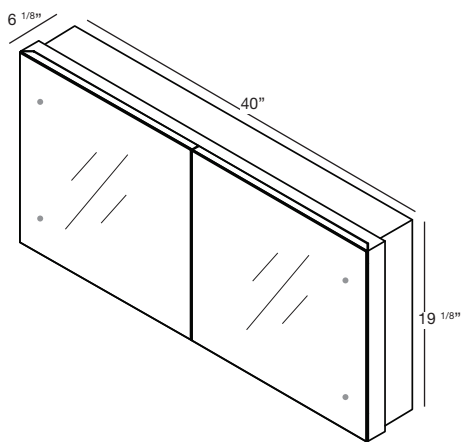

M COLLECTION

MIRRORED CABINET 19 1/8" Recessed – 28", 34", 40", 46", 58" and 70" (711, 864, 1016, 1168, 1473 and 1778 mm length)

Exterior depth: 2 1/4" – Recessed depth: 3 3/4" – Interior depth: 4 1/2"

M40ME-REC

NOTE: Approximate measurement. The manufacturer accepts 1/4" (6.35 mm) variance. WETSTYLE cannot be responsible for any technical errors and reserves the right to make revisions without notice.

M COLLECTION