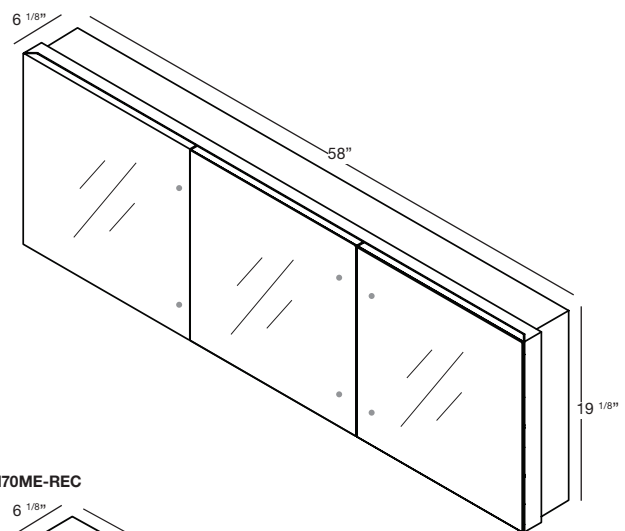

M COLLECTION

MIRRORED CABINET 19 1/8" Recessed – 28", 34", 40", 46", 58" and 70" (711, 864, 1016, 1168, 1473 and 1778 mm length)

Exterior depth: 2 1/4" – Recessed depth: 3 3/4" – Interior depth: 4 1/2"

M58ME-REC

NOTE: Approximate measurement. The manufacturer accepts 1/4" (6.35 mm) variance. WETSTYLE cannot be responsible for any technical errors and reserves the right to make revisions without notice.

M COLLECTION