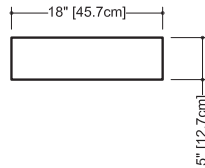

COLUMN

COLUMN for wall-mount faucet

FINISHES					
WOOD	WENGE (2)	WHITE (5)	BLACK (31)	ST. HAR. GREY (36)	PRICE
OAK	COL-WALL-2	COL-WALL-5	COL-WALL-31	COL-WALL-36	$970
WOOD	COFFEE BEAN (37)	SMOKED (38)	PRICE	NATURAL (1)	PRICE
OAK	COL-WALL-37	COL-WALL-38	$970	COL-WALL-1	$1270
WOOD	NATURAL (11)	NATURAL NO CALICO (12)	CHOCOLATE (16)		PRICE
WALNUT	COL-WALL-11	COL-WALL-12	COL-WALL-16		$1270
WOOD	EUCALYPTUS (81)	MOZAMBIQUE (82)			PRICE
PREMIUM	COL-WALL-81	COL-WALL-82			$1715

APPROXIMATE DELIVERY: 4 weeks - *6 weeks for premium finishes
FREIGHT: Consult Freight Annex

PLAN VIEW