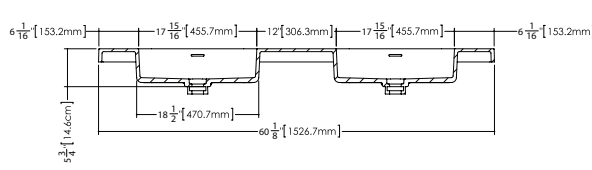

DÉCO COLLECTION

VDCOS 60 60-1/8" x 22" x 2"

(1524 x 559 x 51 mm)

VDCOXS 60 60" x 22" x 7/16"

(1524 x 559 x 11 mm)

1 SELECT MODEL AND FAUCET HOLES CONFIGURATION

- 1A - Without overflow
- or 1B - With overflow
- + 1Bi - Overflow trim finish

2 SELECT FINISH

3 OPTION - IMPORTANT

Important: This sink has a recessed drain hole. For a perfect look, we strongly recommend using the following drain models: DS02RF or DS02RF-O p.316

WEIGHT:
VDCOS-60 38 lb (US) 17 kg (CA)
VDCOXS-60 33 lb (US) 15 kg (CA)
APPROXIMATE DELIVERY: 4 weeks
FREIGHT: Consult Freight Annex

1A MODEL WITHOUT OVERFLOW (Ex.: VDCOS-60-1-GA)

MADE OF WETMAR BIO™

4" HEIGHT 2" SEMI-RECESSED

CODE	CODE	FAUCET HOLE	OVERFLOW	MATTE (MA)	TRUE HIGH GLOSS™ (GA)	NEW MATTE BLACK (MBL) MATTE GREY (MGR)
VDCOS-60	VDCOXS-60	No hole	None	$1680	$1910	$2290
VDCOS-60-1	VDCOXS-60-1	1 hole for mono faucet	None	$1740	$1970	$2350
VDCOS-60-8	VDCOXS-60-8	3 holes for 8" c/c faucet	None	$1760	$1990	$2370

1B MODEL WITH OVERFLOW (Ex.: VDCOS-60-O-1-PC-GA)

4" HEIGHT 2" SEMI-RECESSED

CODE	CODE	FAUCET HOLE	OVERFLOW	MATTE (MA)	TRUE HIGH GLOSS™ (GA)	NEW MATTE BLACK (MBL) MATTE GREY (MGR)
VDCOS-60-O	VDCOXS-60-O	No hole	Overflow	$1840	$2090	$2510
VDCOS-60-O-1	VDCOXS-60-O-1	1 hole for mono faucet	Overflow	$1900	$2150	$2570
VDCOS-60-O-8	VDCOXS-60-O-8	3 holes for 8" c/c faucet	Overflow	$1920	$2170	$2590

+ 1Bi SELECT OVERFLOW TRIM FINISH Append selection to code (Ex.: VDCOS-60-O-1-PC-GA)

ADD TO CODE	DESCRIPTION	PRICE
-NT, -PC, -BN	No Trim, Polished Chrome, Brushed Nickel	No charge
-MB, -SB	Matte Black, Satin Brass	+$50

2 SELECT FINISH Append selection to code (Ex.: VDCOS-60-O-1-PC-GA)

ADD TO CODE	DESCRIPTION
-GA, -MA, -MGR, -MBL	White True High Gloss™, White Matte, Matte Grey, Matte Black

VDCOS 60

PLAN VIEW

FRONT VIEW

SIDE VIEW

VDCOXS 60

PLAN VIEW

FRONT VIEW