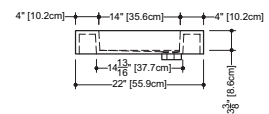

CUBE COLLECTION

VC 72 72" x 22" x 4"

(1829 x 559 x 102 mm)

VCS 72 72" x 22" x 2"

(1829 x 559 x 51 mm)

1 SELECT MODEL AND FAUCET HOLES CONFIGURATION

- 1A - Without overflow
- or 1B - With overflow
- + 1Bi - Overflow trim finish

2 SELECT FINISH

3 OPTION

Pop-up drain p.316

4 FLOATING SINK BRACKET SYSTEM

Important: Bracket and/or decorative trim must be ordered at the same time as the lavatory. p.83

WEIGHT: 42 lb (US) 19 kg (CA)
APPROXIMATE DELIVERY: 4 weeks
FREIGHT: Consult Freight Annex

VCS72-O-NT-GA

1A MODEL WITHOUT OVERFLOW (Ex.: VC-72-1-GA)

MADE OF WETMAR BIO™

4" HEIGHT 2" SEMI-RECESSED

CODE	CODE	FAUCET HOLE	OVERFLOW	MATTE (MA)	TRUE HIGH GLOSS™ (GA)
VC-72	VCS-72	No hole	None	$1830	$2335
VC-72-1	VCS-72-1	1 hole for mono faucet	None	$1890	$2395
VC-72-8	VCS-72-8	3 holes for 8" c/c faucet	None	$1910	$2415

1B MODEL WITH OVERFLOW (Ex.: VC-72-O-1-PC-GA)

4" HEIGHT 2" SEMI-RECESSED

CODE	CODE	FAUCET HOLE	OVERFLOW	MATTE (MA)	TRUE HIGH GLOSS™ (GA)
VC-72-O	VCS-72-O	No hole	Overflow	$1960	$2515
VC-72-O-1	VCS-72-O-1	1 hole for mono faucet	Overflow	$2020	$2575
VC-72-O-8	VCS-72-O-8	3 holes for 8" c/c faucet	Overflow	$2040	$2595

+ 1Bi SELECT OVERFLOW TRIM FINISH Append selection to code (Ex.: VC-72-O-1-PC-GA)

ADD TO CODE	DESCRIPTION	PRICE
-NT, -PC, -BN	No Trim, Polished Chrome, Brushed Nickel	No charge
-MB, -SB	Matte Black, Satin Brass	+$100

2 SELECT FINISH Append selection to code (Ex.: VC-72-O-1-PC-GA)

ADD TO CODE	DESCRIPTION
-GA, -MA	White True High Gloss™, White Matte

PLAN VIEW

VC 72

FRONT VIEW

SIDE VIEW

VCS 72

FRONT VIEW

SIDE VIEW

NOTE: Approximate measurement. The manufacturer accepts 1/4" (6.35 mm) variance. WETSTYLE cannot be responsible for any technical errors and reserves the right to make revisions without notice.