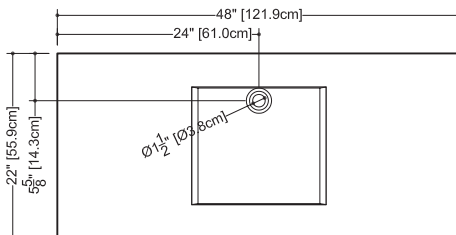

VCS 48C

VCS 48C 48" x 22" x 2"

(1219 x 559 x 51 mm)

1 SELECT MODEL AND FAUCET HOLES CONFIGURATION

- 1A - Without overflow
- or 1B - With overflow
- + 1Bi - Overflow trim finish

2 SELECT FINISH

3 OPTION

Pop-up drain p.316

4 FLOATING SINK BRACKET SYSTEM

Important: Bracket and/or decorative trim must be ordered at the same time as the lavatory. p.83

WEIGHT: 40 lb (US) 19 kg (CA)
APPROXIMATE DELIVERY: 4 weeks
FREIGHT: Consult Freight Annex

1A MODEL WITHOUT OVERFLOW (Ex.: VC-48C-1-GA)

MADE OF WETMAR BIO™

4" HEIGHT 2" SEMI-RECESSED

CODE	CODE	FAUCET HOLE	OVERFLOW	MATTE (MA)	TRUE HIGH GLOSS™ (GA)
VC-48C	VCS-48C	No hole	None	$1270	$1445
VC-48C-1	VCS-48C-1	1 hole for mono faucet	None	$1310	$1485
VC-48C-8	VCS-48C-8	3 holes for 8" c/c faucet	None	$1330	$1505

1B MODEL WITH OVERFLOW (Ex.: VC-48C-O-1-PC-GA)

4" HEIGHT 2" SEMI-RECESSED

CODE	CODE	FAUCET HOLE	OVERFLOW	MATTE (MA)	TRUE HIGH GLOSS™ (GA)
VC-48C-O	VCS-48C-O	No hole	Overflow	$1375	$1565
VC-48C-O-1	VCS-48C-O-1	1 hole for mono faucet	Overflow	$1415	$1605
VC-48C-O-8	VCS-48C-O-8	3 holes for 8" c/c faucet	Overflow	$1435	$1625

+ 1Bi SELECT OVERFLOW TRIM FINISH Append selection to code (Ex.: VC-48C-O-1-PC-GA)

ADD TO CODE	DESCRIPTION	PRICE
-NT, -PC, -BN	No Trim, Polished Chrome, Brushed Nickel	No charge
-MB, -SB	Matte Black, Satin Brass	+$50

2 SELECT FINISH Append selection to code (Ex.: VC-48C-O-1-PC-GA)

ADD TO CODE	DESCRIPTION
-GA, -MA	White True High Gloss™, White Matte

PLAN VIEW

VC 48C