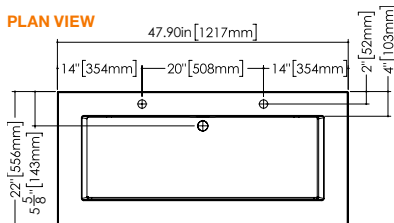

2 SELECT FINISH

3 ACCESSORY INCLUDED

Oak bridge in wenge shade.
Other shades must be specified p.308

4 OPTION

Pop-up drain p.316

5 FLOATING SINK BRACKET SYSTEM

Important: Bracket and/or decorative trim must be ordered at the same time as the lavatory. p.83

WEIGHT: 46 lb (US) 21 kg (CA)
APPROXIMATE DELIVERY: 4 weeks
FREIGHT: Consult Freight Annex

1A MODEL WITHOUT OVERFLOW (Ex.: VC-48D-1-GA)

MADE OF WETMAR BIO™

4" HEIGHT 2" SEMI-RECESSED

CODE	CODE	FAUCET HOLE	OVERFLOW	MATTE (MA)	TRUE HIGH GLOSS™ (GA)
VC48-1D	VCS48-1D	No hole	None	$1500	$1705
VC48-1D-1	VCS48-1D-1	2 x 1 hole for mono faucet	None	$1560	$1765
VC48-1D-8	VCS48-1D-8	2 x 3 holes for 8" c/c faucet	None	$1580	$1785

1B MODEL WITH OVERFLOW (Ex.: VC-48D-O-1-PC-GA)

4" HEIGHT 2" SEMI-RECESSED

CODE	CODE	FAUCET HOLE	OVERFLOW	MATTE (MA)	TRUE HIGH GLOSS™ (GA)
VC48-1D-O	VCS48-1D-O	No hole	Overflow	$1605	$1825
VC48-1D-O-1	VCS48-1D-O-1	2 x 1 hole for mono faucet	Overflow	$1665	$1885
VC48-1D-O-8	VCS48-1D-O-8	2 x 3 holes for 8" c/c faucet	Overflow	$1685	$1905

+ 1Bi SELECT OVERFLOW TRIM FINISH Append selection to code (Ex.: VC-48D-O-1-PC-GA)

ADD TO CODE	DESCRIPTION	PRICE
-NT, -PC, -BN	No Trim, Polished Chrome, Brushed Nickel	No charge
-MB, -SB	Matte Black, Satin Brass	+$50

2 SELECT FINISH Append selection to code (Ex.: VC-48D-O-1-PC-GA)

ADD TO CODE	DESCRIPTION
-GA, -MA	White True High Gloss™, White Matte

1D = 1 CENTER DRAIN