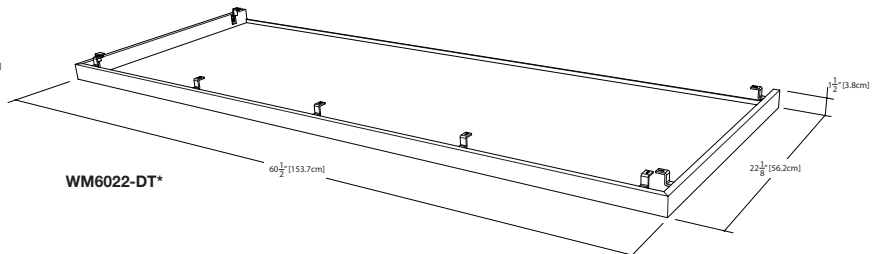

WM4822-DT

WM6022-DT*

NOTE: Approximate measurement. The manufacturer accepts 1/4" (6.35 mm) variance. WETSTYLE cannot be responsible for any technical errors and reserves the right to make revisions without notice.