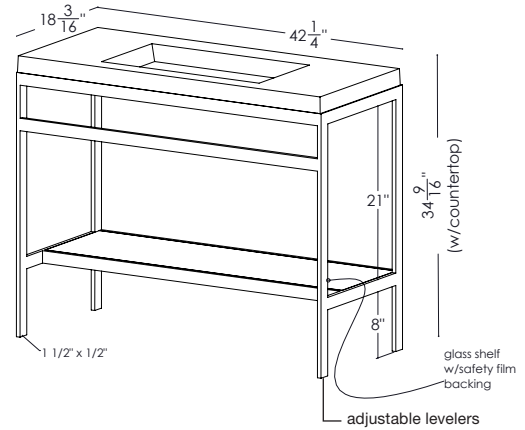

C COLLECTION METRO SERIES – 42” COMBINATION

CONSOLE 42-1/4” length x 18-3/16” width x 34-9/16” depth x 34-9/16” height

(1073 x 462 x 878 mm)

1 MODEL SELECTION

MATERIAL	FINISH	CODE	PRICE
Pure stainless steel	Brushed finish	CM42B	$2375
Pure stainless steel	Mirror finish	CM42M	$2810

Important: Please indicate in your order which lavatory is to be assembled with the console

Note: This is a pure stainless steel product (not chrome plated), grade 304

2 INTEGRATED COUNTERTOP SELECTION (Sold separately)

Refer to lavatory section for countertop pricing

Lavatory and console table must be ordered at the same time as the lavatory requires special preparation at the factory when installed on console

3 OPTION

Decorative round style bottle trap (see p. 316)
19” vertical mirror C2819 (see p. 296)

WEIGHT:	30 lb (US)	13,6 kg (CA)
APPROXIMATE DELIVERY:	< 1 week	
FREIGHT:	Consult Freight Annex	

NOTE: Approximate measurement. The manufacturer accepts 1/4” (6.35 mm) variance. WETSTYLE cannot be responsible for any technical errors and reserves the right to make revisions without notice.