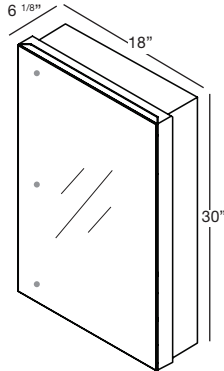

M1830MEL-REC