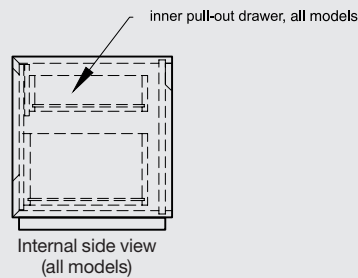

DRAWER CONFIGURATION

NOTE: Approximate measurement. The manufacturer accepts ¼" (6.35 mm) variance. WETSTYLE cannot be responsible for any technical errors and reserves the right to make revisions without notice.