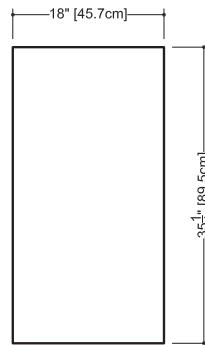

COLUMN

COLUMN for wall-mount faucet

FINISHES					
WOOD	WENGE (2)	WHITE (5)	BLACK (31)	ST. HAR. GREY (36)	PRICE
OAK	COL-WALL-2	COL-WALL-5	COL-WALL-31	COL-WALL-36	$970
WOOD	COFFEE BEAN (37)	SMOKED (38)	PRICE	NATURAL (1)	PRICE
OAK	COL-WALL-37	COL-WALL-38	$970	COL-WALL-1	$1270
WOOD	NATURAL (11)	NATURAL NO CALICO (12)	CHOCOLATE (16)		PRICE
WALNUT	COL-WALL-11	COL-WALL-12	COL-WALL-16		$1270
WOOD	EUCALYPTUS (81)	MOZAMBIQUE (82)			PRICE
PREMIUM	COL-WALL-81	COL-WALL-82			$1715

APPROXIMATE DELIVERY: 4 weeks - *6 weeks for premium finishes
FREIGHT: Consult Freight Annex

PLAN VIEW

FRONT VIEW

NOTE: Approximate measurement. The manufacturer accepts 1/4" (6.35 mm) variance. WETSTYLE cannot be responsible for any technical errors and reserves the right to make revisions without notice.