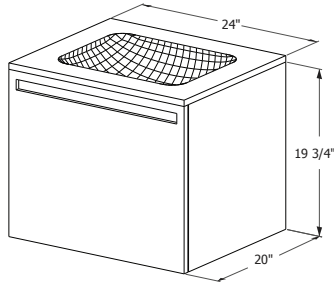

ELEMENT RAFFINÉ COLLECTION

VANITY 24", 30", 36" & 39" Wall-mount – 1 drawer + 1 inner drawer

(610, 762, 915 and 991 mm length)

ELR24WM