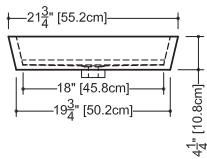

CUBE COLLECTION

SERIES VC 8-U 15", 21-3/4", 36", 42", 48" and 54" undermount

(381, 552, 914, 1067, 1219 and 1372 mm)

VC 821U (weight 18 lb/8 kg)

PLAN VIEW

FRONT VIEW

SIDE VIEW

VC 836U (weight 27 lb/12 kg)

PLAN VIEW

FRONT VIEW

SIDE VIEW

VC 842U (weight 33 lb/15 kg)

PLAN VIEW

FRONT VIEW

SIDE VIEW

VC 848U (weight 37 lb/17 kg)

PLAN VIEW

FRONT VIEW

SIDE VIEW

VC 854U (weight 42 lb/19 kg)

PLAN VIEW

FRONT VIEW

SIDE VIEW

NOTE: Approximate measurement. The manufacturer accepts 1/4" (6.35 mm) variance. WETSTYLE cannot be responsible for any technical errors and reserves the right to make revisions without notice.