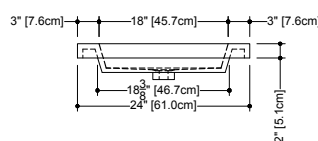

VOVS 24

FRONT VIEW