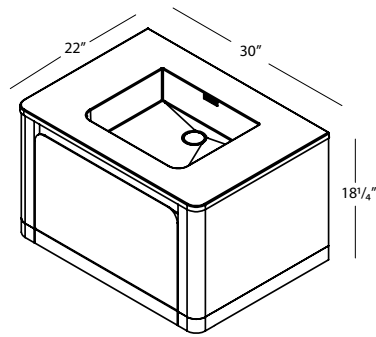

BAUHAUS COLLECTION

NEW

BAUHAUS 30" Wall-mount

1 NOTES

THIS UNIT MUST BE SECURED TO THE WALL

WOOD: All natural wood finishes, AWI Rated 5 Finish, FSC Certified, CARB Compliant, Formaldehyde free, may differ slightly from sample or pictures as natural wood grains vary somewhat from piece to piece adding natural beauty and character making each made-to-order piece unique

IMPORTANT: Please indicate on your purchase order your choice of lavatory. Must be purchased with a WETSTYLE Bauhaus integrated countertop (sold separately). Vessel sinks cannot be used with Bauhaus vanities, unless a countertop is used.

DRAWER CONFIGURATION

Horseshoe

APPROXIMATE

DELIVERY: 4-6 weeks

FREIGHT: Consult Freight Annex

2 AVAILABLE CONFIGURATIONS (ex: EBHS30WM-L28W1)

CONFIGURATION	DRAWER FAÇADE AND SIDES	TRIM	NEXT STEP
LW	Lacquer (L)	Wood (W)	Go to 3.1
WW	Wood (W)	Wood (W)	Go to 3.2
LL	Lacquer (L)	Lacquer (L)	Go to 3.3
WL	Wood (W)	Lacquer (L)	Go to 3.4

HOW TO BUILD A CODE

Bauhaus 30" Wall-Mount with St. Har. Grey Drawer/Sides and Oak Natural Trim Example: EBHS30WM	DRAWER FAÇADE AND SIDES		TRIM		Use opposite page to ensure your finish combination is possible
	W or L	Color code	W or L	Color code	
	-L	-28	-W	-1	

4 INTEGRATED COUNTERTOP SELECTION SOLD SEPARATELY

REFER TO LAVATORY SECTION FOR COUNTERTOP PRICING

Lavatory and vanity must be ordered at the same time as the lavatory requires special preparation at the factory

NOTE: Approximate measurement. The manufacturer accepts 1/4" (6.35 mm) variance. WETSTYLE cannot be responsible for any technical errors and reserves the right to make revisions without notice.