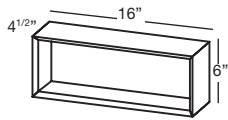

M COLLECTION

STORAGE CABINET 6" 16", 18", 22", 28", 34", 40", 46", 58" and 70" (406, 457, 559, 711, 864, 1016, 1168, 1473 and 1778 mm length)

2 MODEL SELECTION (continued)

LENGTH		FINISHES			PRICE
INCHES	CM	WOOD	EUCALYPTUS (81)*	MOZAMBIQUE (82)*	
16"	41	PREMIUM	M16ST-81	M16ST-82	$835
18"	46	PREMIUM	M18ST-81	M18ST-82	$875
22"	56	PREMIUM	M22ST-81	M22ST-82	$1635
28"	71	PREMIUM	M28ST-81	M28ST-82	$1735
34"	86	PREMIUM	M34ST-81	M34ST-82	$1805
40"	102	PREMIUM	M40ST-81	M40ST-82	$1985
46"	117	PREMIUM	M46ST-81	M46ST-82	$2015
58"	147	PREMIUM	M58ST-81	M58ST-82	$2415
70"	178	PREMIUM	M70ST-81	M70ST-82	$3015

M16ST (NO DOOR)