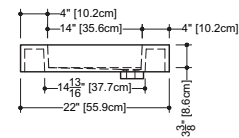

CUBE COLLECTION

VC 60L 60-1/4" x 22" x 4"

(1530 x 559 x 102 mm)

VCS 60L 60-1/4" x 22" x 2"

(1530 x 559 x 51 mm)

CUBE LAVATORY

1 SELECT MODEL AND FAUCET HOLES CONFIGURATION

- 1A - Without overflow
- or
- 1B - With overflow
- + 1Bi - Overflow trim finish

2 SELECT FINISH

3 OPTION

Pop-up drain p.316

4 FLOATING SINK BRACKET SYSTEM

Important: Bracket and/or decorative trim must be ordered at the same time as the lavatory. p.83

WEIGHT: 42 lb (US) 19 kg (CA)
APPROXIMATE DELIVERY: 4 weeks
FREIGHT: Consult Freight Annex

1A MODEL WITHOUT OVERFLOW (Ex.: VC-60L-1-GA)

MADE OF WETMAR BIO™

4" HEIGHT 2" SEMI-RECESSED

CODE	CODE	FAUCET HOLE	OVERFLOW	MATTE (MA)	TRUE HIGH GLOSS™ (GA)
VC-60L	VCS-60L	No hole	None	$1430	$1625
VC-60L-1	VCS-60L-1	1 hole for mono faucet	None	$1470	$1665
VC-60L-8	VCS-60L-8	3 holes for 8" c/c faucet	None	$1490	$1685

1B MODEL WITH OVERFLOW (Ex.: VC-60L-O-1-PC-GA)

4" HEIGHT 2" SEMI-RECESSED

CODE	CODE	FAUCET HOLE	OVERFLOW	MATTE (MA)	TRUE HIGH GLOSS™ (GA)
VC-60L-O	VCS-60L-O	No hole	Overflow	$1535	$1745
VC-60L-O-1	VCS-60L-O-1	1 hole for mono faucet	Overflow	$1575	$1785
VC-60L-O-8	VCS-60L-O-8	3 holes for 8" c/c faucet	Overflow	$1595	$1805

+ 1Bi SELECT OVERFLOW TRIM FINISH Append selection to code (Ex.: VC-60L-O-1-PC-GA)

ADD TO CODE	DESCRIPTION	PRICE
-NT, -PC, -BN	No Trim, Polished Chrome, Brushed Nickel	No charge
-MB, -SB	Matte Black, Satin Brass	+$50

2 SELECT FINISH Append selection to code (Ex.: VC-60L-O-1-PC-GA)

ADD TO CODE	DESCRIPTION
-GA, -MA	White True High Gloss™, White Matte

PLAN VIEW

VC 60L

SIDE VIEW

VCS 60L

NOTE: Approximate measurement. The manufacturer accepts 1/4" (6.35 mm) variance. WETSTYLE cannot be responsible for any technical errors and reserves the right to make revisions without notice.