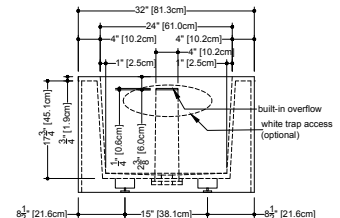

SIDE VIEW

CUBE COLLECTION

BC 12 66" x 32" x 19-3/4" Right or left drain – Tub/Shower

(1683 x 813 x 502 mm)

CUBE BATHTUB

- 1 SELECT MODEL
- 2 SELECT DRAIN AND OVERFLOW FINISH
- 3 SELECT PLUMBING CONNECTION
- 4 SELECT FINISH
- 5 ACCESSORIES