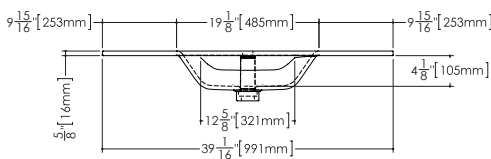

2 SELECT FINISH Append selection to code (Ex.: VELXS-39-O-1-PC-GA)

ADD TO CODE	DESCRIPTION
-GA, -MA	White True High Gloss™, White Matte

PLAN VIEW

PERSPECTIVE VIEW

FRONT VIEW

SIDE VIEW

NOTE: Approximate measurement. The manufacturer accepts 1/4" (6.35 mm) variance. WETSTYLE cannot be responsible for any technical errors and reserves the right to make revisions without notice.