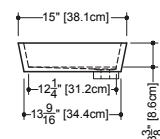

NOTE: Approximate measurement. The manufacturer accepts 1/4" (6.35 mm) variance. WETSTYLE cannot be responsible for any technical errors and reserves the right to make revisions without notice.