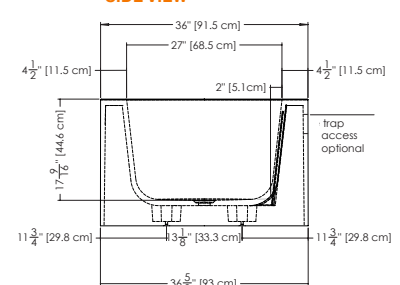

OVE COLLECTION

BOV 03 72" x 36" x 22"

(1829 x 914 x 559 mm)

1. 1 SELECT MODEL
2. 2 SELECT DRAIN AND OVERFLOW FINISH
3. 3 SELECT PLUMBING CONNECTION
4. 4 SELECT FINISH
5. 5 ACCESSORIES

Oak bridge **WENGE** shade Included
Other shades must be specified p.308
Head Pillow HP01-5 p.313

OPTIONAL TRAP ACCESS

Must be specified at time of order.
Recommended for deck-mounted faucet installation and maintenance - installed directly above the trap access. Add TRAP ACCESS to product description +$250

CAPACITY: 85 gal (US) 320 l (CA)
WEIGHT: 279 lb (US) 126 kg (CA)
APPROXIMATE DELIVERY: 4 - 6 weeks
FREIGHT: Consult Freight Annex

WETSTYLE Plug & Bathe™ overflow and drain connection system includes:

Soft-touch pop-up drain, for built-in overflow. Fits both 1 - 1/2" ABS drain waste and 1 - 1/2" tubular brass

1 - 1/2" ABS direct vertical drain waste fitting (copper/brass options also available)

1 - 1/2" ABS 90° Elbow drain waste fitting (copper/brass options also available)

IMPORTANT

All WETSTYLE tubs are equipped with our **Plug & Bathe™** overflow/drain system permitting installation completely from above without the need to open the floor from beneath; there is no need for an island drain or similar supplemental connection equipment.

FAUCET INSTALLATION

Floor-mounted, wall-mounted or deck-mounted faucet installation possible.

NOTE: Approximate measurement. The manufacturer accepts 1/4" (6.35 mm) variance. WETSTYLE cannot be responsible for any technical errors and reserves the right to make revisions without notice.

1 SELECT MODEL (Ex.: BOV03-PC-GA)

MADE OF WETMAR BIO™

CODE	POSITION	OPTIONAL WHITE TRAP ACCESS	MATTE (MA)	TRUE HIGH GLOSS™ (GA)
BOV 03	Freestanding	Available, must be specified if required	$7215	$8090