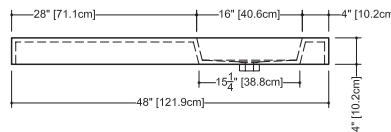

VC 48R

FRONT VIEW