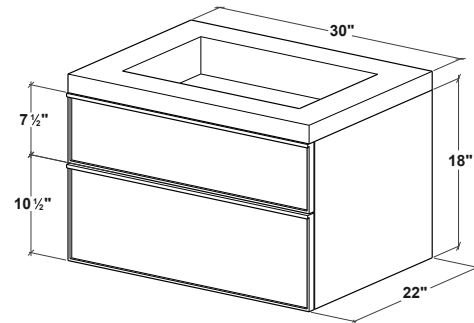

2 MODEL SELECTION 30"

FINISHES		CODE	PRICE
WOOD			
Oak	Natural (1)	FRL30WM-1	$3405
Oak	Wenge (2)	FRL30WM-2	$3255
Oak	White (5)	FRL30WM-5	$3255
Oak	Black (31)	FRL30WM-31	$3255
Oak	St. Har. Grey (36)	FRL30WM-36	$3255
Oak	Coffee Bean (37)	FRL30WM-37	$3255
Oak	Smoked (38)	FRL30WM-38	$3255
WOOD			
Walnut	Natural No Calico (12)	FRL30WM-12	$3405
Walnut	Chocolate (16)	FRL30WM-16	$3405
LACQUER			
Mat	White (21)	FRL30WM-21	$3070
Mat	St. Har. Grey (28)	FRL30WM-28	$3070
Mat	Black (29)	FRL30WM-29	$3070

* Walnut natural (11) and premium finishes not available

3 OPTIONAL GLASS INSERTS FOR DRAWER FACADES

Ex.: FRL30WM-1-51

FINISH	ADD TO CODE	PRICE
White	-51	+$255
White Matte	-61	+$255

4 INTEGRATED COUNTERTOP SELECTION (sold separately)

REFER TO LAVATORY SECTION FOR COUNTERTOP PRICING

Lavatory and vanity must be ordered at the same time as the lavatory requires special preparation at the factory

5 ACCESSORY & SUGGESTED COMPLEMENTS

FRAME Linea Mirrored Cabinet	p. 214
M Towel Holder	p. 280
FRAME Linea Linen Cabinet	p. 207

FRL30WM

FEATURES

- All wood construction
- Hand pull crafted in solid wood
- Finished drawer interiors
- Blum slow close glides
- Vertical grain pattern

DRAWERS CONFIGURATION

APPROXIMATE DELIVERY: 4-6 weeks

FREIGHT: Consult Freight Annex