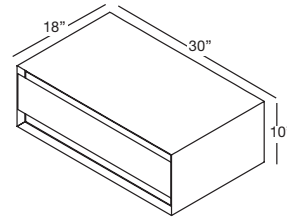

DRAWER CONFIGURATION

Horseshoe

3 INTEGRATED COUNTERTOP SELECTION (sold separately)

REFER TO LAVATORY SECTION FOR COUNTERTOP PRICING
· 2" / 4" height models

IMPORTANT: Do not forget to specify the optional pre-cut, see #4

ALSO COMPATIBLE WITH THE FOLLOWING WETSTYLE VESSEL SINK MODELS
(only if used with a wall-mounted faucet):

VCR821A, VTP821A, VC815A, VC821A, VOV815A, VOV821A

MM3610WM