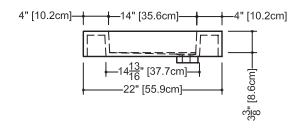

CUBE COLLECTION

VC 48 48" x 22" x 4"

(1219 x 559 x 102 mm)

VCS 48 48" x 22" x 2"

(1219 x 559 x 51 mm)

1 SELECT MODEL AND FAUCET HOLES CONFIGURATION

- 1A - Without overflow
- or 1B - With overflow
- + 1Bi - Overflow trim finish

2 SELECT FINISH

3 ACCESSORY INCLUDED

Oak bridge wenge shade. Other shades must be specified p.308

4 OPTION

Pop-up drain p.316

5 FLOATING SINK BRACKET SYSTEM

Important: Bracket and/or decorative trim must be ordered at the same time as the lavatory. p.83

WEIGHT: 46 lb (US) 21 kg (CA)
APPROXIMATE DELIVERY: 4 weeks
FREIGHT: Consult Freight Annex

VC48-O-NT-GA

1A MODEL WITHOUT OVERFLOW (Ex.: VC-48-1-GA)

MADE OF WETMAR BIO™

4" HEIGHT 2" SEMI-RECESSED

CODE	CODE	FAUCET HOLE	OVERFLOW	MATTE (MA)	TRUE HIGH GLOSS™ (GA)
VC-48	VCS-48	No hole	None	$1500	$1695
VC-48-1	VCS-48-1	1 hole for mono faucet	None	$1560	$1765
VC-48-8	VCS-48-8	3 holes for 8" c/c faucet	None	$1580	$1785

1B MODEL WITH OVERFLOW (Ex.: VC-48-O-1-PC-GA)

4" HEIGHT 2" SEMI-RECESSED

CODE	CODE	FAUCET HOLE	OVERFLOW	MATTE (MA)	TRUE HIGH GLOSS™ (GA)
VC-48-O	VCS-48-O	No hole	Overflow	$1655	$1870
VC-48-O-1	VCS-48-O-1	1 hole for mono faucet	Overflow	$1715	$1940
VC-48-O-8	VCS-48-O-8	3 holes for 8" c/c faucet	Overflow	$1740	$1965

+ 1Bi SELECT OVERFLOW TRIM FINISH Append selection to code (Ex.: VC-48-O-1-PC-GA)

ADD TO CODE	DESCRIPTION	PRICE
-NT, -PC, -BN	No Trim, Polished Chrome, Brushed Nickel	No charge
-MB, -SB	Matte Black, Satin Brass	+$100

2 SELECT FINISH Append selection to code (Ex.: VC-48-O-1-PC-GA)

ADD TO CODE	DESCRIPTION
-GA, -MA	White True High Gloss™, White Matte

PLAN VIEW

VC 48

FRONT VIEW

SIDE VIEW

VCS 48

FRONT VIEW

SIDE VIEW