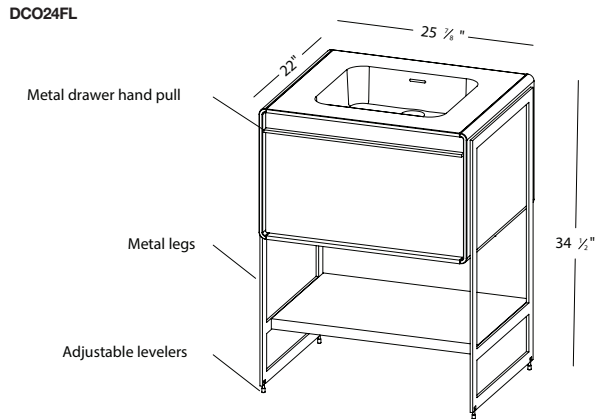

DÉCO COLLECTION

VANITY 24" Floor-mount – 1 drawer

(610 mm length)

1 NOTES

THIS UNIT MUST BE SECURED TO THE WALL

WOOD: All natural wood finishes, AWI Rated 5 Finish, FSC Certified, CARB Compliant, Formaldehyde free, may differ slightly from sample or pictures as natural wood grains vary somewhat from piece to piece adding natural beauty and character making each made-to-order piece unique

IMPORTANT: Please indicate on your purchase order your choice of lavatory. Must be purchased with a WETSTYLE Deco integrated countertop (sold separately). Vessel sinks cannot be used with Deco vanities.

FEATURES

- Hand pull and legs made of solid stainless steel
- Finished interior drawers
- Slow closing ball bearing glides

DRAWER CONFIGURATION

Horseshoe

APPROXIMATE DELIVERY: 4 - 6 weeks
*7 weeks for premium finishes

FREIGHT: Consult Freight Annex

2 AVAILABLE CONFIGURATIONS (ex: DCO24FL-W11L21L21-MBL)

CONFIGURATION	DRAWER FACADE (L)	EXTERIOR (L)	SHELF (L)	NEXT STEP
WWL	Wood (W)	Wood (W)	Lacquer (L)	Go to 3.1
WLW	Wood (W)	Lacquer (L)	Wood (W)	Go to 3.1
WLL	Wood (W)	Lacquer (L)	Lacquer (L)	Go to 3.1
WWW	Wood (W)	Wood (W)	Wood (W)	Go to 3.2
LLL	Lacquer (L)	Lacquer (L)	Lacquer (L)	Go to 3.3

HOW TO BUILD A CODE

	DRAWER FACADE (L)		EXTERIOR (L)		SHELF (L)		METAL FINISH		Use opposite page to ensure your finish combination is possible
	W or L	Color code	W or L	Color code	W or L	Color code	Metal code		
Déco 24" Floor-mount	W or L	Color code	W or L	Color code	W or L	Color code	Metal code		
Example: DCO24FL	-W	-1	-L	-21	-L	-21	-MBL		

NOTE: Approximate measurement. The manufacturer accepts 1/4" (6.35 mm) variance. WETSTYLE cannot be responsible for any technical errors and reserves the right to make revisions without notice.