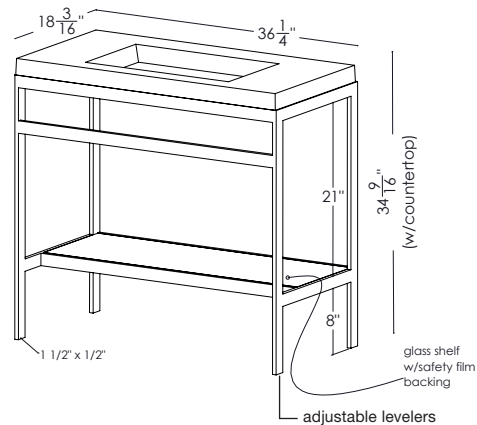

3 OPTION

Decorative round style bottle trap (see p. 316)
19" vertical mirror C2819 (see p. 296)

WEIGHT:	16 lb (US)	7,3 kg (CA)
APPROXIMATE DELIVERY:	< 1 week	
FREIGHT:	Consult Freight Annex	

NOTE: Approximate measurement. The manufacturer accepts 1/4" (6.35 mm) variance. WETSTYLE cannot be responsible for any technical errors and reserves the right to make revisions without notice.