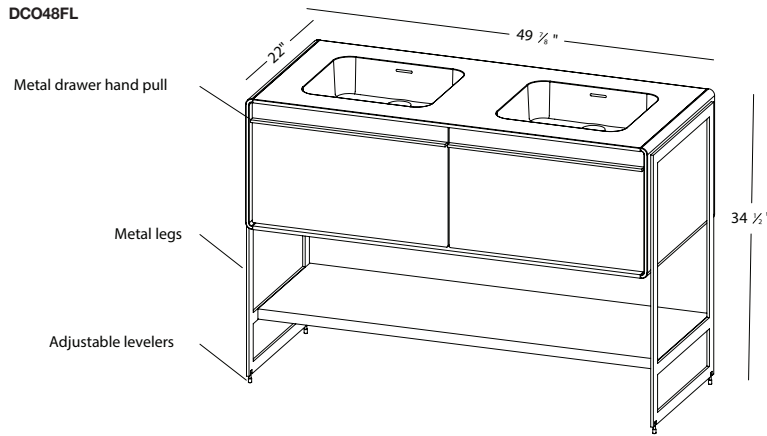

DÉCO COLLECTION

VANITY 48" Floor-mount – 2 drawers

(1219 mm length)

1 NOTES

THIS UNIT MUST BE SECURED TO THE WALL

WOOD: All natural wood finishes, AWI Rated 5 Finish, FSC Certified, CARB Compliant, Formaldehyde free, may differ slightly from sample or pictures as natural wood grains vary somewhat from piece to piece adding natural beauty and character making each made-to-order piece unique

IMPORTANT: Please indicate on your purchase order your choice of lavatory. Must be purchased with a WETSTYLE Deco integrated countertop (sold separately). Vessel sinks cannot be used with Deco vanities.

FEATURES

- Hand pull and legs made of solid stainless steel
- Finished interior drawers
- Slow closing ball bearing glides

DRAWERS CONFIGURATION

APPROXIMATE DELIVERY: 4 - 6 weeks
*7 weeks for premium finishes

FREIGHT: Consult Freight Annex