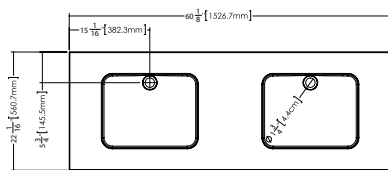

WEIGHT:
VDCOS-60 38 lb (US) 17 kg (CA)
VDCOXS-60 33 lb (US) 15 kg (CA)
APPROXIMATE DELIVERY: 4 weeks
FREIGHT: Consult Freight Annex

1A MODEL WITHOUT OVERFLOW (Ex.: VDCOS-60-1-GA)

MADE OF WETMAR BIO™

4" HEIGHT 2" SEMI-RECESSED

CODE	CODE	FAUCET HOLE	OVERFLOW	MATTE (MA)	TRUE HIGH GLOSS™ (GA)	NEW MATTE BLACK (MBL) MATTE GREY (MGR)
VDCOS-60	VDCOXS-60	No hole	None	$1680	$1910	$2290
VDCOS-60-1	VDCOXS-60-1	1 hole for mono faucet	None	$1740	$1970	$2350
VDCOS-60-8	VDCOXS-60-8	3 holes for 8" c/c faucet	None	$1760	$1990	$2370

1B MODEL WITH OVERFLOW (Ex.: VDCOS-60-O-1-PC-GA)

4" HEIGHT 2" SEMI-RECESSED

CODE	CODE	FAUCET HOLE	OVERFLOW	MATTE (MA)	TRUE HIGH GLOSS™ (GA)	NEW MATTE BLACK (MBL) MATTE GREY (MGR)
VDCOS-60-O	VDCOXS-60-O	No hole	Overflow	$1840	$2090	$2510
VDCOS-60-O-1	VDCOXS-60-O-1	1 hole for mono faucet	Overflow	$1900	$2150	$2570
VDCOS-60-O-8	VDCOXS-60-O-8	3 holes for 8" c/c faucet	Overflow	$1920	$2170	$2590

+ 1Bi SELECT OVERFLOW TRIM FINISH Append selection to code (Ex.: VDCOS-60-O-1-PC-GA)

ADD TO CODE	DESCRIPTION	PRICE
-NT, -PC, -BN	No Trim, Polished Chrome, Brushed Nickel	No charge
-MB, -SB	Matte Black, Satin Brass	+$50

2 SELECT FINISH Append selection to code (Ex.: VDCOS-60-O-1-PC-GA)

ADD TO CODE	DESCRIPTION
-GA, -MA, -MGR, -MBL	White True High Gloss™, White Matte, Matte Grey, Matte Black

VDCOS 60

PLAN VIEW