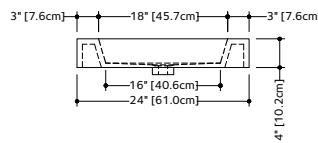

VOV 24

FRONT VIEW