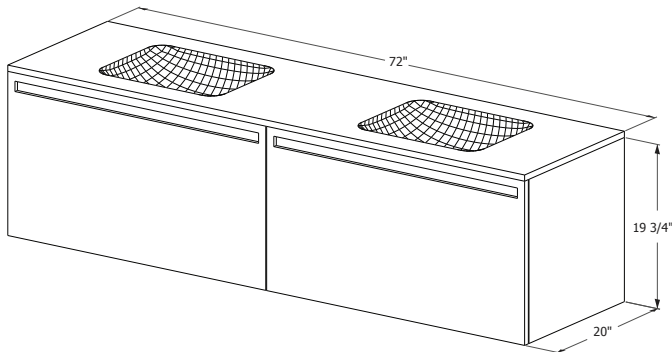

ELR72WM

3 INTEGRATED COUNTERTOP SELECTION (sold separately)

REFER TO LAVATORY SECTION FOR COUNTERTOP PRICING
IMPORTANT: Element vanities are 20" in depth front to back.

ALL MODELS