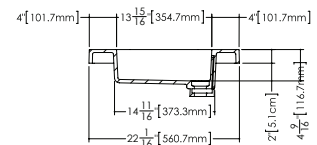

DÉCO COLLECTION

VDCOS 24 24-1/8" x 22" x 2"

(610 x 559 x 51 mm)

VDCOXS 24 24" x 22" x 7/16"

(610 x 559 x 11 mm)

DÉCO LAVATORY

1 SELECT MODEL AND FAUCET HOLES CONFIGURATION

- 1A - Without overflow
- OR
- 1B - With overflow
- + 1Bi - Overflow trim finish

2 SELECT FINISH

3 OPTION - IMPORTANT

Important: This sink has a recessed drain hole. For a perfect look, we strongly recommend using the following drain models: DS02RF or DS02RF-O p.316

WEIGHT:
VDCOS-24 17 lb (US) 8 kg (CA)
VDCOXS-24 14 lb (US) 6 kg (CA)
APPROXIMATE DELIVERY: 4 weeks
FREIGHT: Consult Freight Annex

1A MODEL WITHOUT OVERFLOW (Ex.: VDCOS-24-1-GA)

MADE OF WETMAR BIO™

4" HEIGHT 2" SEMI-RECESSED

CODE	CODE	FAUCET HOLE	OVERFLOW	MATTE (MA)	TRUE HIGH GLOSS™ (GA)	NEW MATTE BLACK (MBL) MATTE GREY (MGR)
VDCOS-24	VDCOXS-24	No hole	None	$895	$1015	$1220
VDCOS-24-1	VDCOXS-24-1	1 hole for mono faucet	None	$935	$1055	$1260
VDCOS-24-8	VDCOXS-24-8	3 holes for 8" c/c faucet	None	$955	$1075	$1280

1B MODEL WITH OVERFLOW (Ex.: VDCOS-24-O-1-PC-GA)

4" HEIGHT 2" SEMI-RECESSED

CODE	CODE	FAUCET HOLE	OVERFLOW	MATTE (MA)	TRUE HIGH GLOSS™ (GA)	NEW MATTE BLACK (MBL) MATTE GREY (MGR)
VDCOS-24-O	VDCOXS-24-O	No hole	Overflow	$1000	$1135	$1360
VDCOS-24-O-1	VDCOXS-24-O-1	1 hole for mono faucet	Overflow	$1040	$1175	$1400
VDCOS-24-O-8	VDCOXS-24-O-8	3 holes for 8" c/c faucet	Overflow	$1060	$1195	$1420

+ 1Bi SELECT OVERFLOW TRIM FINISH Append selection to code (Ex.: VDCOS-24-O-1-PC-GA)

ADD TO CODE	DESCRIPTION	PRICE
-NT, -PC, -BN	No Trim, Polished Chrome, Brushed Nickel	No charge
-MB, -SB	Matte Black, Satin Brass	+$50

2 SELECT FINISH Append selection to code (Ex.: VDCOS-24-O-1-PC-GA)

ADD TO CODE	DESCRIPTION
-GA, -MA, -MGR, -MBL	White True High Gloss™, White Matte, Matte Grey, Matte Black

VDCOS 24

PLAN VIEW

FRONT VIEW

SIDE VIEW

VDCOXS 24

PLAN VIEW

FRONT VIEW