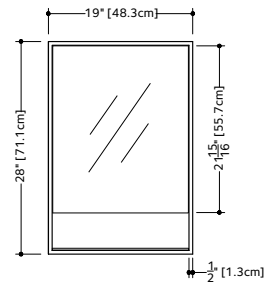

FRONT VIEW

HORIZONTAL MIRROR 19" height x 46" wide

(483 to 1168 mm)

1 MODEL SELECTION

MATERIAL	FINISH	CODE	PRICE
Pure stainless steel	Brushed finish	C1946B	$1455
Pure stainless steel	Mirror finish	C1946M	$1845

Note: This is a pure stainless steel product (not chrome plated), grade 304

WEIGHT:	39 lb (US)	18 kg (CA)
APPROXIMATE DELIVERY:	< 1 week	
FREIGHT:	Consult Freight Annex