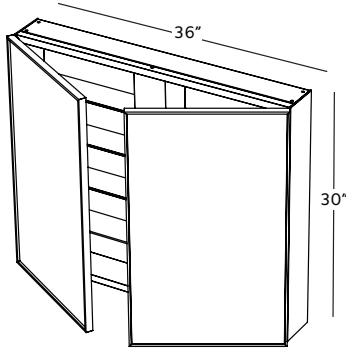

FRAME LINEA COLLECTION

MIRRORED CABINET 36"

(911 mm length)