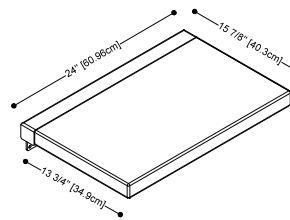

CUBE WALL-MOUNTED SEAT large 24" length

(610 mm)

WATER-RESISTANT Seat made of soft polyurethane foam

SEAT COLOR	STAINLESS STEEL BASE FINISH	
	MIRROR	PRICE
White	STC24WM-M-5	$1260
Grey	STC24WM-M-6	$1260

Requires wall reinforcement. Weight rating: up to 400 lb/180 kg

APPROXIMATE DELIVERY: < 1 week
FREIGHT: Consult Freight Annex

ADA-COMPLIANT

PERSPECTIVE VIEW

SIDE VIEW CLOSED

CUBE WALL-MOUNTED SEAT small 14" length

(360 mm)

WATER-RESISTANT Seat made of soft polyurethane foam

SEAT COLOR	STAINLESS STEEL BASE FINISH			
	MIRROR	PRICE	BRUSHED	PRICE
White	STC14WM-M-5	$855	STC14WM-B-5	$855
Grey	STC14WM-M-6	$855	n/a	-

Requires wall reinforcement. Weight rating: up to 285 lb/130 kg

APPROXIMATE DELIVERY: < 1 week
FREIGHT: Consult Freight Annex