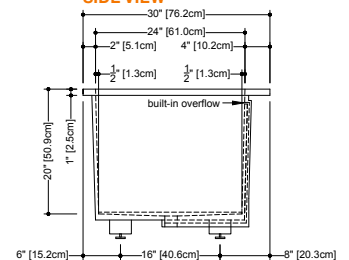

SIDE VIEW

NOTE: Approximate measurement. The manufacturer accepts 1/4" (6.35 mm) variance. WETSTYLE cannot be responsible for any technical errors and reserves the right to make revisions without notice.