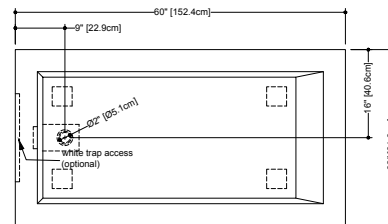

1 SELECT MODEL (Ex.: BC1101-PC-GA)

MADE OF WETMAR BIO™

CODE	POSITION	OPTIONAL WHITE TRAP ACCESS	MATTE (MA)	TRUE HIGH GLOSS™ (GA)
BC 1101	Freestanding	Available, must be specified if required	$6205	$7300
BC 1102-R	Right	Available, must be specified if required	$6205	$7300
BC 1102-L	Left	Available, must be specified if required	$6205	$7300
BC 1104-R	Right	Available, must be specified if required	$6205	$7300
BC 1104-L	Left	N/A	$6205	$7300
BC 1105-R	Right	N/A	$6205	$7300
BC 1105-L	Left	Available, must be specified if required	$6205	$7300
BC 1106-R	Right	N/A	$5220	$5795
BC 1106-L	Left	N/A	$5220	$5795

2 SELECT DRAIN AND OVERFLOW TRIM FINISH Append selection to code (Ex.: BC1101-PC-GA)

	WHITE	POLISHED CHROME	BRUSHED NICKEL	PRICE	MATTE BLACK	SATIN BRASS	PRICE
Drain cover and o/f metal trim		-PC	-BN	No charge	-MB	-SB	+$300
Drain cover only (o/f without trim)	-WHNT	-PCNT	-BNNT	No charge	-MBNT	-SBNT	+$200

3 SELECT PLUMBING CONNECTION Append selection to code (Ex.: BC1101-PC-COP-GA)

Included	Standard ABS connection	PRICE
-COP	Copper connection (local code dependant)	+$230

4 SELECT FINISH Append selection to code (Ex.: BC1101-PC-GA)

ADD TO CODE	DESCRIPTION
-GA, -MA	White True High Gloss™, White Matte

NEW - CUSTOM COLORS AVAILABLE +$2400 to price of Gloss (GA) finish
RAL/Pantone code or color sample to be specified

PLAN VIEW