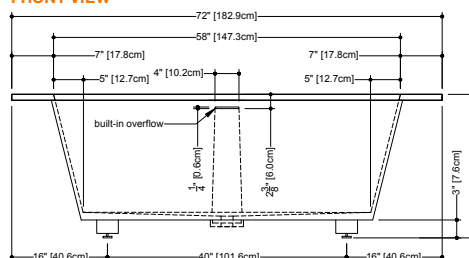

PLAN VIEW

FRONT VIEW

SIDE VIEW

CUBE COLLECTION

BC 0801 60" x 30" x 22-1/2"

(1524 x 762 x 572 mm)

CUBE BATHTUB

- 1 SELECT MODEL
- 2 SELECT DRAIN AND OVERFLOW FINISH
- 3 SELECT PLUMBING CONNECTION
- 4 SELECT FINISH
- 5 ACCESSORIES