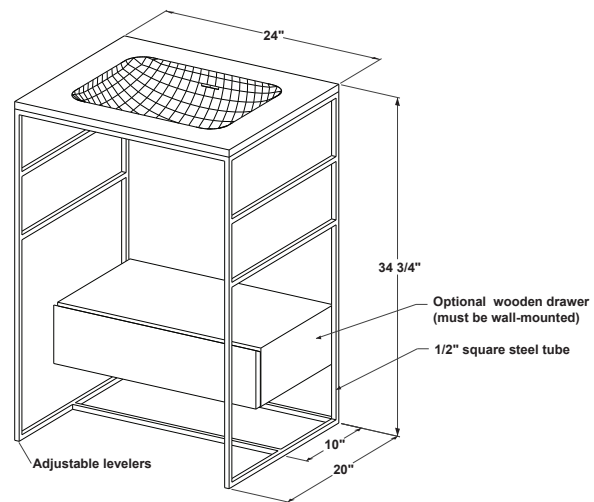

C₂ COLLECTION

CONSOLE 24" length

(61 cm)

1 MODEL SELECTION

MATERIAL	FINISH	CODE	PRICE
Pure Stainless Steel*	Matte Black	C2-24CO-MBL**	$2265

* Matte Black Finish, 304 Stainless Steel, Solid Bar, Powder coated finish

** Metal console only, wooden drawer sold separately (see step #3)

Note: Securing console to wall is recommended, drill taps are provided at the back of the console

2 INTEGRATED COUNTERTOP SELECTION SOLD SEPARATELY

REFER TO LAVATORY SECTION
FOR COUNTERTOP PRICING

Note: you may specify overflow trim in same
finish as console (Matte Black)

3 OPTIONAL DRAWER 24" length (61 cm)

Must be wall-mounted

FINISH	CODE	PRICE
Walnut Natural (11)	C2-24DR-11	$1145

WEIGHT (DRAWER ONLY): 22 lb (US) 10 kg (CA)

4 ADDITIONAL OPTION

Decorative round style bottle trap (see p.316)

WEIGHT:	27 lb (US)	12.3 kg (CA)
APPROXIMATE DELIVERY:	< 1 week	
FREIGHT:	Consult Freight Annex	

NOTE: Approximate measurement. The manufacturer accepts 1/4" (6.35 mm) variance. WETSTYLE cannot be responsible for any technical errors and reserves the right to make revisions without notice.