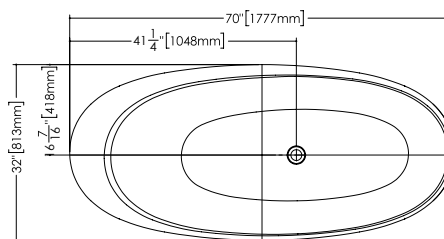

IMPORTANT

All WETSTYLE tubs are equipped with our **Plug & Bathe™** overflow/drain system permitting installation completely from above without the need to open the floor from beneath; there is no need for an island drain or similar supplemental connection equipment.

FAUCET INSTALLATION

Wall-mounted, floor-mounted or column for wall or deck mounted faucet (direct deck-mounted is not possible)

1 SELECT MODEL (Ex.: BMD01-PC-GA)

MADE OF WETMAR BIO™

CODE	POSITION	MATTE (MA)	TRUE HIGH GLOSS™ (GA)	NEW MATTE BLACK (MBL) MATTE GREY (MGR)
BMD 01	Freestanding	$6995	$7890	$9090

2 SELECT DRAIN AND OVERFLOW TRIM FINISH Append selection to code (Ex.: BMD01-PC-GA)

(MGR overflow trim not available)	WHITE	POLISHED CHROME	BRUSHED NICKEL	PRICE	MATTE BLACK	NEW MATTE GREY	SATIN BRASS	PRICE
Drain cover and o/f metal trim		-PC	-BN	No charge	-MB	-MGRMB	-SB	+$300
Drain cover only (o/f without trim)	-WHNT	-PCNT	-BNNT	No charge	-MBNT	-MGRNT	-SBNT	+$200

3 SELECT PLUMBING CONNECTION Append selection to code (Ex.: BMD01-PC-COP-GA)

Included	Standard ABS connection	PRICE
		No charge
-COP	Copper connection (local code dependant)	+$230

4 SELECT FINISH Append selection to code (Ex.: BMD01-PC-GA)

ADD TO CODE	DESCRIPTION
-GA, -MA, NEW -MBL, -MGR	White True High Gloss™, White Matte, Matte Black, Matte Grey

NEW - CUSTOM COLORS AVAILABLE +$2400 to price of Gloss (GA) finish
RAL/Pantone code or color sample to be specified

PLAN VIEW