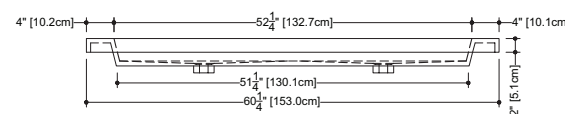

VCS 60T

FRONT VIEW