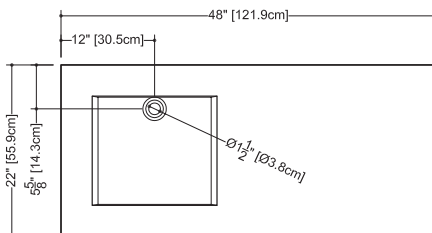

VCS 48L 48" x 22" x 2"

(1219 x 559 x 51 mm)

CUBE LAVATORY

1 SELECT MODEL AND FAUCET HOLES CONFIGURATION

- 1A - Without overflow
- or
- 1B - With overflow
- + 1Bi - Overflow trim finish

2 SELECT FINISH

3 OPTION

Pop-up drain p.316

4 FLOATING SINK BRACKET SYSTEM

Important: Bracket and/or decorative trim must be ordered at the same time as the lavatory. p.83

WEIGHT: 40 lb (US) 19 kg (CA)
APPROXIMATE DELIVERY: 4 weeks
FREIGHT: Consult Freight Annex

1A MODEL WITHOUT OVERFLOW (Ex.: VC-48L-1-GA)

MADE OF WETMAR BIO™

4" HEIGHT 2" SEMI-RECESSED

CODE	CODE	FAUCET HOLE	OVERFLOW	MATTE (MA)	TRUE HIGH GLOSS™ (GA)
VC-48L	VCS-48L	No hole	None	$1270	$1445
VC-48L-1	VCS-48L-1	1 hole for mono faucet	None	$1310	$1485
VC-48L-8	VCS-48L-8	3 holes for 8" c/c faucet	None	$1330	$1505

1B MODEL WITH OVERFLOW (Ex.: VC-48L-O-1-PC-GA)

4" HEIGHT 2" SEMI-RECESSED

CODE	CODE	FAUCET HOLE	OVERFLOW	MATTE (MA)	TRUE HIGH GLOSS™ (GA)
VC-48L-O	VCS-48L-O	No hole	Overflow	$1375	$1565
VC-48L-O-1	VCS-48L-O-1	1 hole for mono faucet	Overflow	$1415	$1605
VC-48L-O-8	VCS-48L-O-8	3 holes for 8" c/c faucet	Overflow	$1435	$1625

+ 1Bi SELECT OVERFLOW TRIM FINISH Append selection to code (Ex.: VC-48L-O-1-PC-GA)

ADD TO CODE	DESCRIPTION	PRICE
-NT, -PC, -BN	No Trim, Polished Chrome, Brushed Nickel	No charge
-MB, -SB	Matte Black, Satin Brass	+$50

2 SELECT FINISH Append selection to code (Ex.: VC-48L-O-1-PC-GA)

ADD TO CODE	DESCRIPTION
-GA, -MA	White True High Gloss™, White Matte

PLAN VIEW

VC 48L