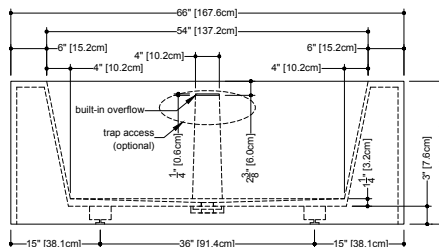

FRONT VIEW

For deck-mounted faucet, the optional trap access is recommended.

Due to multiple possibilities, faucet holes must be drilled by the plumber.