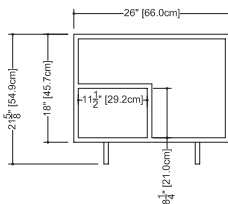

FRONT VIEW

SIDE VIEW