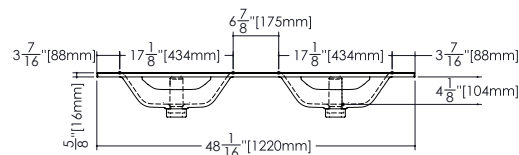

2 SELECT FINISH Append selection to code (Ex.: VELXS-48-O-1-PC-GA)

ADD TO CODE	DESCRIPTION
-GA, -MA	White True High Gloss™, White Matte

PLAN VIEW

PERSPECTIVE VIEW

FRONT VIEW

SIDE VIEW

NOTE: Approximate measurement. The manufacturer accepts 1/4" (6.35 mm) variance. WETSTYLE cannot be responsible for any technical errors and reserves the right to make revisions without notice.