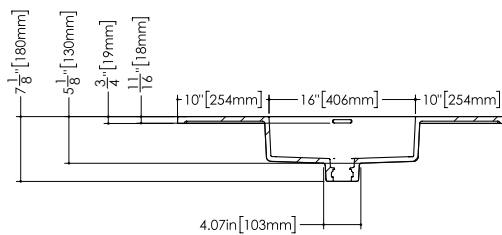

BAUHAUS COLLECTION

NEW

VBHXS 36 36" x 22" x 3/4"

(914 x 559 x 19 mm)

BAUHAUS LAVATORY

1 SELECT MODEL AND FAUCET HOLES CONFIGURATION

- 1A - Without overflow
- or 1B - With overflow
- + 1Bi - Overflow trim finish

2 SELECT FINISH

3 OPTION

Pop-up drain p.316

WEIGHT: 20 lb (US) 9 kg (CA)
APPROXIMATE DELIVERY: 4 weeks
FREIGHT: Consult Freight Annex

1A MODEL WITHOUT OVERFLOW (Ex.: VBHXS-36-1-GA)

MADE OF WETMAR BIO™

CODE	FAUCET HOLE	OVERFLOW	MATTE (MA)	TRUE HIGH GLOSS™ (GA)	NEW MATTE BLACK (MBL) MATTE GREY (MGR)
VBHXS-36	No hole	None	$1085	$1235	$1480
VBHXS-36-1	1 hole for mono faucet	None	$1125	$1275	$1520
VBHXS-36-8	3 holes for 8" c/c faucet	None	$1145	$1295	$1540

1B MODEL WITH OVERFLOW (Ex.: VBHXS-36-O-1-PC-GA)

MADE OF WETMAR BIO™

CODE	FAUCET HOLE	OVERFLOW	MATTE (MA)	TRUE HIGH GLOSS™ (GA)	NEW MATTE BLACK (MBL) MATTE GREY (MGR)
VBHXS-36-O	No hole	Overflow	$1190	$1355	$1625
VBHXS-36-O-1	1 hole for mono faucet	Overflow	$1230	$1395	$1665
VBHXS-36-O-8	3 holes for 8" c/c faucet	Overflow	$1250	$1415	$1685

+ 1Bi SELECT OVERFLOW TRIM FINISH Append selection to code (Ex.: VBHXS-36-O-1-PC-GA)

ADD TO CODE	DESCRIPTION	PRICE
-NT, -PC, -BN	No Trim, Polished Chrome, Brushed Nickel	No charge
-MB, -SB	Matte Black, Satin Brass	+$50

2 SELECT FINISH Append selection to code (Ex.: VBHXS-36-O-1-PC-GA)

ADD TO CODE	DESCRIPTION
-GA, -MA, -MGR, -MBL	White True High Gloss™, White Matte, Matte Grey, Matte Black

FRONT VIEW

NOTE: Approximate measurement. The manufacturer accepts 1/4" (6.35 mm) variance. WETSTYLE cannot be responsible for any technical errors and reserves the right to make revisions without notice.