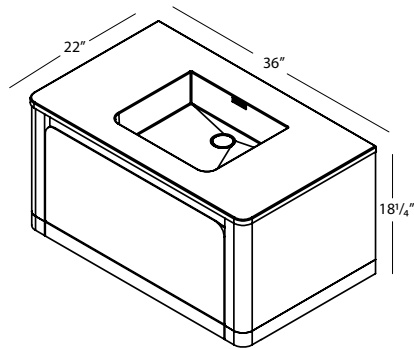

BAUHAUS COLLECTION

NEW

BAUHAUS 36" Wall-mount

1 NOTES

THIS UNIT MUST BE SECURED TO THE WALL

WOOD: All natural wood finishes, AWI Rated 5 Finish, FSC Certified, CARB Compliant, Formaldehyde free, may differ slightly from sample or pictures as natural wood grains vary somewhat from piece to piece adding natural beauty and character making each made-to-order piece unique

IMPORTANT: Please indicate on your purchase order your choice of lavatory. Must be purchased with a WETSTYLE Bauhaus integrated countertop (sold separately). Vessel sinks cannot be used with Bauhaus vanities, unless a countertop is used.

DRAWER CONFIGURATION

Horseshoe

APPROXIMATE

DELIVERY: 4-6 weeks

FREIGHT: Consult Freight Annex

2 AVAILABLE CONFIGURATIONS (ex: EBHS36WM-L28W1)

CONFIGURATION	DRAWER FAÇADE AND SIDES	TRIM	NEXT STEP
LW	Lacquer (L)	Wood (W)	Go to 3.1
WW	Wood (W)	Wood (W)	Go to 3.2
LL	Lacquer (L)	Lacquer (L)	Go to 3.3
WL	Wood (W)	Lacquer (L)	Go to 3.4

HOW TO BUILD A CODE

Bauhaus 36" Wall-Mount with St. Har. Grey Drawer/Sides and Oak Natural Trim Example: EBHS36WM	DRAWER FAÇADE AND SIDES		TRIM		Use opposite page to ensure your finish combination is possible
	W or L	Color code	W or L	Color code	
	-L	-28	-W	-1	

4 INTEGRATED COUNTERTOP SELECTION SOLD SEPARATELY

REFER TO LAVATORY SECTION FOR COUNTERTOP PRICING

Lavatory and vanity must be ordered at the same time as the lavatory requires special preparation at the factory

NOTE: Approximate measurement. The manufacturer accepts 1/4" (6.35 mm) variance. WETSTYLE cannot be responsible for any technical errors and reserves the right to make revisions without notice.