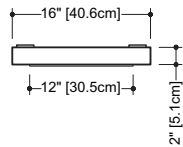

Z COLLECTION

MIRRORS 46" and 54" height

(117 and 137 mm height)

1 NOTES

FOR VERTICAL OR HORIZONTAL INSTALLATION.

WOOD: All natural wood finishes, may differ from sample or pictures as wood grains vary somewhat from piece to piece. This adds natural beauty and character making each made-to-order piece unique in veining, grain, pattern and color.

2 MODEL SELECTION

LENGTH		FINISHES					
INCHES	CM	WOOD	WENGE (2)	WHITE (5)	BLACK (31)	ST. HAR. GREY (36)	PRICE
46"	117	OAK	Z-21646-2	Z-21646-5	Z-21646-31	Z-21646-36	$945
54"	137	OAK	Z-21654-2	Z-21654-5	Z-21654-31	Z-21654-36	$1025
INCHES	CM	WOOD	COFFEE BEAN (37)	SMOKED (38)	PRICE	NATURAL (1)	PRICE
46"	117	OAK	Z-21646-37	Z-21646-38	$945	Z-21646-1	$1230
54"	137	OAK	Z-21654-37	Z-21654-38	$1025	Z-21654-1	$1340
INCHES	CM	WOOD	NATURAL (11)	NATURAL NO CALICO (12)	CHOCOLATE (16)		PRICE
46"	117	WALNUT	Z-21646-11	Z-21646-12	Z-21646-16		$1230
54"	137	WALNUT	Z-21654-11	Z-21654-12	Z-21654-16		$1340
INCHES	CM	WOOD	EUCALYPTUS (81)*	MOZAMBIQUE (82) *			PRICE
46"	117	PREMIUM	Z-21646-81	Z-21646-82			$1450
54"	137	PREMIUM	Z-21654-81	Z-21654-82			$1580

Z-21646

PLAN VIEW