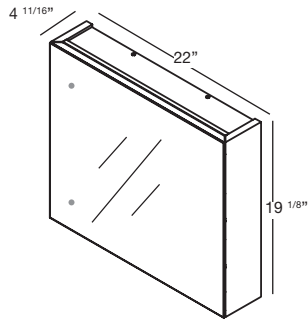

M COLLECTION

MIRRORED CABINET 19 1/8" Surface Mount – 16", 18" and 22"

(406, 457 and 559 mm length)

M16MEL

M16MER

M18MEL

M18MER

M22MEL