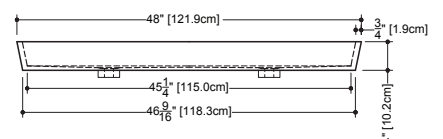

FRONT VIEW

SIDE VIEW

NOTE: Approximate measurement. The manufacturer accepts 1/4" (6.35 mm) variance. WETSTYLE cannot be responsible for any technical errors and reserves the right to make revisions without notice.