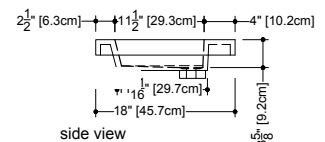

SIDE VIEW

NOTE: Approximate measurement. The manufacturer accepts 1/4" (6.35 mm) variance. WETSTYLE cannot be responsible for any technical errors and reserves the right to make revisions without notice.