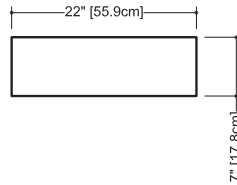

COLUMN

COLUMN for deck-mount faucet

FINISHES					
WOOD	WENGE (2)	WHITE (5)	BLACK (31)	ST. HAR. GREY (36)	PRICE
OAK	COL-DECK-2	COL-DECK-5	COL-DECK-31	COL-DECK-36	$970
WOOD	COFFEE BEAN (37)	SMOKED (38)	PRICE	NATURAL (1)	PRICE
OAK	COL-DECK-37	COL-DECK-38	$970	COL-DECK-1	$1270
WOOD	NATURAL (11)	NATURAL NO CALICO (12)	CHOCOLATE (16)		PRICE
WALNUT	COL-DECK-11	COL-DECK-12	COL-DECK-16		$1270
WOOD	EUCALYPTUS (81)	MOZAMBIQUE (82)			PRICE
PREMIUM	COL-DECK-81	COL-DECK-82			$1715

APPROXIMATE DELIVERY: 4 weeks - *6 weeks for premium finishes
FREIGHT: Consult Freight Annex

PLAN VIEW