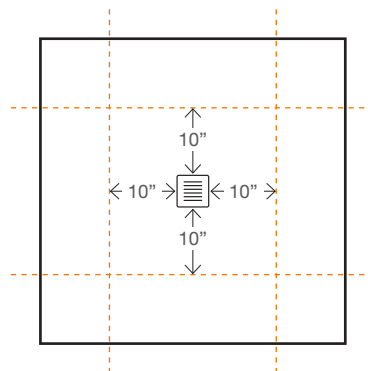

FEEL COLLECTION

NEW

CONCRETE TEXTURE

1. 1 SELECT MODEL
2. 2 SELECT COLOR
3. 3 OPTIONAL CUTS

Simple straight cuts can be done at the factory. Custom cuts (angles, corners, etc.) must be done on site by installer. You must fill out and submit "Optional cut order form" with your PO

see p. xx or website

APPROXIMATE DELIVERY: < 1 week (no cut)
2 weeks (with cuts)
FREIGHT: Consult Freight Annex

INCLUDED IN EACH BOX:
- Tile flanges – to be installed on site (refer to installation guide for details)
- Drain cover in matching color and texture
NOT INCLUDED:
- Drain (any regular shower drain for 3 1/4 opening will fit)

ZERO-THRESHOLD, ADA-COMPLIANT

1 SELECT MODEL (Ex.: DFL3636C-AT-1C)

CODE	DRAIN POSITION	SIZE IN	SIZE MM	PRICE
DFL3636C	Center	36 x 36 x 1 1/4	914 x 914 x 32	$
DFL4848C	Center	48 x 48 x 1 1/4	1219 x 1219 x 32	$
DFL6032E	End	60 x 32 x 1 1/4	1524 x 812 x 32	$
DFL6036E	End	60 x 36 x 1 1/4	1524 x 914 x 32	$
DFL6642C	Center	66 x 42 x 1 1/4	1676 x 1066 x 32	$

2 SELECT FINISH (Ex.: DFL3636C-AT-1C)

ADD TO CODE	DESCRIPTION
-AT	Apollo White – Concrete texture
-GT	Grey – Concrete texture

3 OPTIONAL CUTS (Ex.: DFL3636C-AT-1C)

ADD TO CODE	DESCRIPTION	PRICE
-1C	1 cut	$200
-2C	2 cuts	$250
-3C	3 cuts	$300

*You must fill and submit with your PO a drawing showing cut(s) and finished size using our "Optional cut order form". Visit wetstyle.com/feelcustom to download the form.

FACTORY-MADE CUTS

If done by WETSTYLE at factory ≥ 10" / 254 mm minimum distance between cut and drain

*End-drain and off-set models: cuts are not possible on the side closest to the drain.

NOTE: Approximate measurement. The manufacturer accepts 1/4" (6.35 mm) variance. WETSTYLE cannot be responsible for any technical errors and reserves the right to make revisions without notice.

FEEL SHOWER BASE