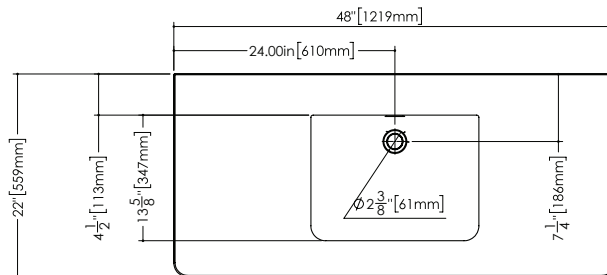

BAUHAUS COLLECTION

NEW

VBHXS 48C 48" x 22" x 3/4"

(1219 x 559 x 19 mm)

BAUHAUS LAVATORY

1 SELECT MODEL AND FAUCET HOLES CONFIGURATION

- 1A - Without overflow
- or 1B - With overflow
- + 1Bi - Overflow trim finish

2 SELECT FINISH

3 OPTION

Pop-up drain p.316

WEIGHT: 25 lb (US) 12 kg (CA)
APPROXIMATE DELIVERY: 4 weeks
FREIGHT: Consult Freight Annex

1A MODEL WITHOUT OVERFLOW (Ex.: VBHXS-48C-1-GA)

MADE OF WETMAR BIO™

CODE	FAUCET HOLE	OVERFLOW	MATTE (MA)	TRUE HIGH GLOSS™ (GA)	NEW MATTE BLACK (MBL) MATTE GREY (MGR)
VBHXS-48C	No hole	None	$1265	$1435	$1720
VBHXS-48C-1	1 hole for mono faucet	None	$1325	$1500	$1790
VBHXS-48C-8	3 holes for 8" c/c faucet	None	$1345	$1520	$1810

1B MODEL WITH OVERFLOW (Ex.: VBHXS-48C-O-1-PC-GA)

MADE OF WETMAR BIO™

CODE	FAUCET HOLE	OVERFLOW	MATTE (MA)	TRUE HIGH GLOSS™ (GA)	NEW MATTE BLACK (MBL) MATTE GREY (MGR)
VBHXS-48C-O	No hole	Overflow	$1420	$1615	$1940
VBHXS-48C-O-1	1 hole for mono faucet	Overflow	$1485	$1680	$2010
VBHXS-48C-O-8	3 holes for 8" c/c faucet	Overflow	$1505	$1700	$2030

+ 1Bi SELECT OVERFLOW TRIM FINISH Append selection to code (Ex.: VBHXS-48C-O-1-PC-GA)

ADD TO CODE	DESCRIPTION	PRICE
-NT, -PC, -BN	No Trim, Polished Chrome, Brushed Nickel	No charge
-MB, -SB	Matte Black, Satin Brass	+$50

2 SELECT FINISH Append selection to code (Ex.: VBHXS-48C-O-1-PC-GA)

ADD TO CODE	DESCRIPTION
-GA, -MA, -MGR, -MBL	White True High Gloss™, White Matte, Matte Grey, Matte Black

PLAN VIEW