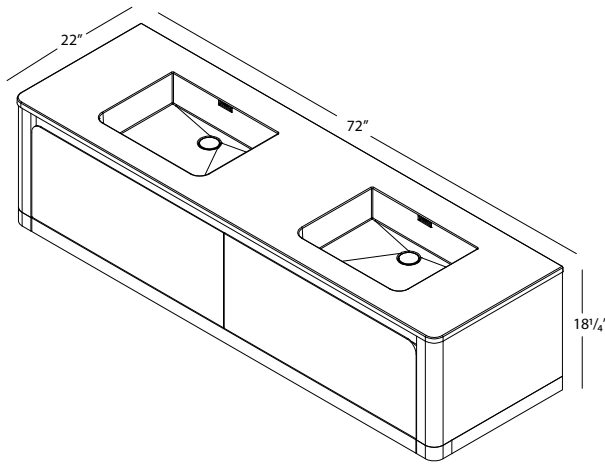

BAUHAUS COLLECTION

NEW

BAUHAUS 72" Wall-mount

1 NOTES

THIS UNIT MUST BE SECURED TO THE WALL

WOOD: All natural wood finishes, AWI Rated 5 Finish, FSC Certified, CARB Compliant, Formaldehyde free, may differ slightly from sample or pictures as natural wood grains vary somewhat from piece to piece adding natural beauty and character making each made-to-order piece unique

IMPORTANT: Please indicate on your purchase order your choice of lavatory. Must be purchased with a WETSTYLE Bauhaus integrated countertop (sold separately). Vessel sinks cannot be used with Bauhaus vanities, unless a countertop is used.

DRAWERS CONFIGURATION

LEFT
Horseshoe

RIGHT
Horseshoe

APPROXIMATE

DELIVERY: 4-6 weeks

FREIGHT: Consult Freight Annex

2 AVAILABLE CONFIGURATIONS (ex: EBHS72WM-L28W1)

CONFIGURATION	DRAWER FAÇADE AND SIDES	TRIM	NEXT STEP
LW	Lacquer (L)	Wood (W)	Go to 3.1
WW	Wood (W)	Wood (W)	Go to 3.2
LL	Lacquer (L)	Lacquer (L)	Go to 3.3
WL	Wood (W)	Lacquer (L)	Go to 3.4

HOW TO BUILD A CODE

Bauhaus 72" Wall-Mount with St. Har. Grey Drawer/Sides and Oak Natural Trim Example: EBHS72WM	DRAWER FAÇADE AND SIDES		TRIM		Use opposite page to ensure your finish combination is possible
	W or L	Color code	W or L	Color code	
	-L	-28	-W	-1	

4 INTEGRATED COUNTERTOP SELECTION SOLD SEPARATELY

REFER TO LAVATORY SECTION FOR COUNTERTOP PRICING
Lavatory and vanity must be ordered at the same time as the lavatory requires special preparation at the factory

NOTE: Approximate measurement. The manufacturer accepts 1/4" (6.35 mm) variance. WETSTYLE cannot be responsible for any technical errors and reserves the right to make revisions without notice.