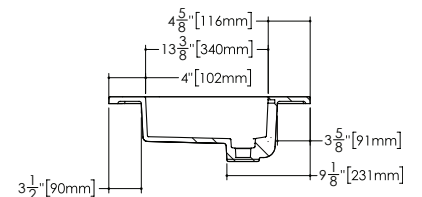

SIDE VIEW

NOTE: Approximate measurement. The manufacturer accepts 1/4" (6.35 mm) variance. WETSTYLE cannot be responsible for any technical errors and reserves the right to make revisions without notice.