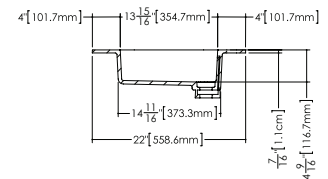

SIDE VIEW

NOTE: Approximate measurement. The manufacturer accepts 1/4" (6.35 mm) variance. WETSTYLE cannot be responsible for any technical errors and reserves the right to make revisions without notice.