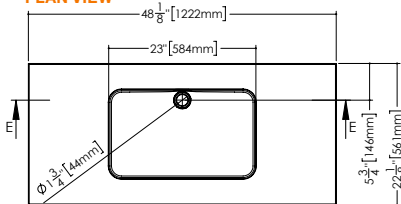

WEIGHT:
VDCOS-48C 28 lb (US) 13 kg (CA)
VDCOXS-48C 24 lb (US) 11 kg (CA)
APPROXIMATE DELIVERY: 4 weeks
FREIGHT: Consult Freight Annex

1A MODEL WITHOUT OVERFLOW (Ex.: VDCOS-48C-1-GA)

MADE OF WETMAR BIO™

4" HEIGHT 2" SEMI-RECESSED

CODE	CODE	FAUCET HOLE	OVERFLOW	MATTE (MA)	TRUE HIGH GLOSS™ (GA)	NEW MATTE BLACK (MBL) MATTE GREY (MGR)
VDCOS-48C	VDCOXS-48C	No hole	None	$1265	$1435	$1720
VDCOS-48C-1	VDCOXS-48C-1	1 hole for mono faucet	None	$1305	$1475	$1780
VDCOS-48C-8	VDCOXS-48C-8	3 holes for 8" c/c faucet	None	$1325	$1495	$1800

1B MODEL WITH OVERFLOW (Ex.: VDCOS-48C-O-1-PC-GA)

4" HEIGHT 2" SEMI-RECESSED

CODE	CODE	FAUCET HOLE	OVERFLOW	MATTE (MA)	TRUE HIGH GLOSS™ (GA)	NEW MATTE BLACK (MBL) MATTE GREY (MGR)
VDCOS-48C-O	VDCOXS-48C-O	No hole	Overflow	$1370	$1555	$1860
VDCOS-48C-O-1	VDCOXS-48C-O-1	1 hole for mono faucet	Overflow	$1410	$1595	$1900
VDCOS-48C-O-8	VDCOXS-48C-O-8	3 holes for 8" c/c faucet	Overflow	$1430	$1615	$1940

+ 1Bi SELECT OVERFLOW TRIM FINISH Append selection to code (Ex.: VDCOS-48C-O-1-PC-GA)

ADD TO CODE	DESCRIPTION	PRICE
-NT, -PC, -BN	No Trim, Polished Chrome, Brushed Nickel	No charge
-MB, -SB	Matte Black, Satin Brass	+$50

2 SELECT FINISH Append selection to code (Ex.: VDCOS-48C-O-1-PC-GA)

ADD TO CODE	DESCRIPTION
-GA, -MA, -MGR, -MBL	White True High Gloss™, White Matte, Matte Grey, Matte Black

VDCOS 48C

PLAN VIEW