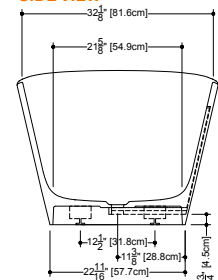

SIDE VIEW

NOTE: Approximate measurement. The manufacturer accepts 1/4" (6.35 mm) variance. WETSTYLE cannot be responsible for any technical errors and reserves the right to make revisions without notice.