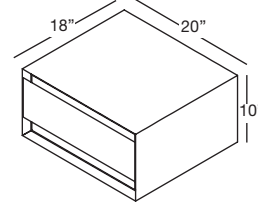

M COLLECTION METRO SERIES

VANITY 10" height Wall-mount – 1 drawer 18" and 20" length

(457 and 508 mm length)

MM1810WM

MM2010WM

DRAWER CONFIGURATION

Horseshoe

DRAWER CONFIGURATION