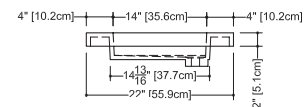

SIDE VIEW

NOTE: Approximate measurement. The manufacturer accepts 1/4" (6.35 mm) variance. WETSTYLE cannot be responsible for any technical errors and reserves the right to make revisions without notice.