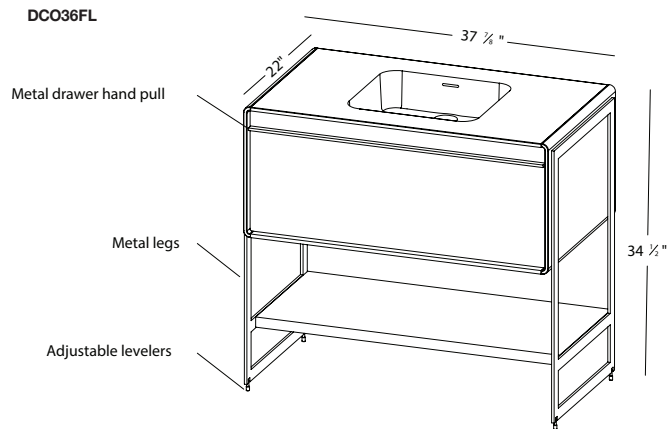

DÉCO COLLECTION

VANITY 36" Floor-mount – 1 drawer

(914 mm length)

1 NOTES

THIS UNIT MUST BE SECURED TO THE WALL

WOOD: All natural wood finishes, AWI Rated 5 Finish, FSC Certified, CARB Compliant, Formaldehyde free, may differ slightly from sample or pictures as natural wood grains vary somewhat from piece to piece adding natural beauty and character making each made-to-order piece unique

IMPORTANT: Please indicate on your purchase order your choice of lavatory. Must be purchased with a WETSTYLE Deco integrated countertop (sold separately). Vessel sinks cannot be used with Deco vanities.

FEATURES

- Hand pull and legs made of solid stainless steel
- Finished interior drawers
- Slow closing ball bearing glides

DRAWER CONFIGURATION

Horseshoe

APPROXIMATE DELIVERY: 4 - 6 weeks
*7 weeks for premium finishes

FREIGHT: Consult Freight Annex

2 AVAILABLE CONFIGURATIONS (ex: DCO36FL-W11L21L21-MBL)

CONFIGURATION	DRAWER FACADE (L)	EXTERIOR (L)	SHELF (L)	NEXT STEP
WWL	Wood (W)	Wood (W)	Lacquer (L)	Go to 3.1
WLW	Wood (W)	Lacquer (L)	Wood (W)	Go to 3.1
WLL	Wood (W)	Lacquer (L)	Lacquer (L)	Go to 3.1
WWW	Wood (W)	Wood (W)	Wood (W)	Go to 3.2
LLL	Lacquer (L)	Lacquer (L)	Lacquer (L)	Go to 3.3

HOW TO BUILD A CODE

	DRAWER FACADE (L)		EXTERIOR (L)		SHELF (L)		METAL FINISH	Use opposite page to ensure your finish combination is possible
	W or L	Color code	W or L	Color code	W or L	Color code	Metal code	
Déco 36" Floor-mount	W or L	Color code	W or L	Color code	W or L	Color code	Metal code	
Example: DCO36FL	-W	-1	-L	-21	-L	-21	-MBL	

NOTE: Approximate measurement. The manufacturer accepts 1/4" (6.35 mm) variance. WETSTYLE cannot be responsible for any technical errors and reserves the right to make revisions without notice.