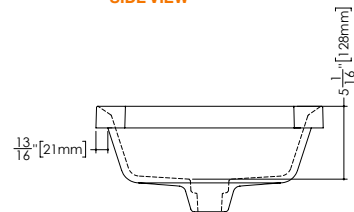

SIDE VIEW

NOTE: Approximate measurement. The manufacturer accepts 1/4" (6.35 mm) variance. WETSTYLE cannot be responsible for any technical errors and reserves the right to make revisions without notice.