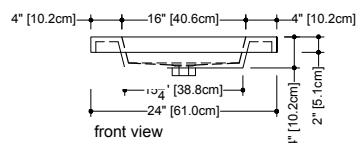

VCMS 24

FRONT VIEW