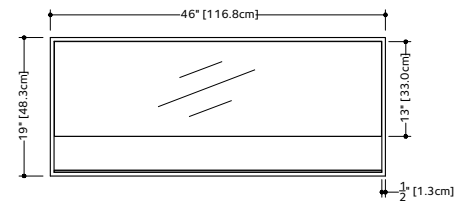

SIDE VIEW

FRONT VIEW

HORIZONTAL MIRROR 19" height x 58" wide

(483 to 1473 mm)

1 MODEL SELECTION

MATERIAL	FINISH	CODE	PRICE
Pure stainless steel	Brushed finish	C1958B	$1795
Pure stainless steel	Mirror finish	C1958M	$2220

Note: This is a pure stainless steel product (not chrome plated), grade 304

WEIGHT:	23 lb (US)	10 kg (CA)
APPROXIMATE DELIVERY:	< 1 week	
FREIGHT:	Consult Freight Annex