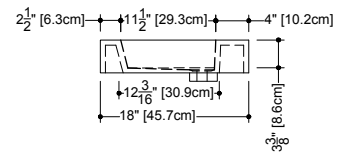

CUBE COLLECTION METRO SERIES

VCM 20 20" x 18" x 4"

(508 x 457 x 102 mm)

VCMS 20 20" x 18" x 2"

(508 x 457 x 51 mm)

CUBE METRO LAVATORY

1 SELECT MODEL AND FAUCET HOLES CONFIGURATION

- 1A - Without overflow
- or
- 1B - With overflow
- + 1Bi - Overflow trim finish

2 SELECT FINISH

3 OPTION

Pop-up drain p.316

WEIGHT: 17 lb (US) 8 kg (CA)
APPROXIMATE DELIVERY: 4 weeks
FREIGHT: Consult Freight Annex

1A MODEL WITHOUT OVERFLOW (Ex.: VCM-20-1-GA) **MADE OF WETMAR BIO™**

4" HEIGHT 2" SEMI-RECESSED

CODE	CODE	FAUCET HOLE	OVERFLOW	MATTE (MA)	TRUE HIGH GLOSS™ (GA)
VCM-20	VCMS-20	No hole	None	$810	$920
VCM-20-1	VCMS-20-1	1 hole for mono faucet	None	$850	$960
VCM-20-8	VCMS-20-8	3 holes for 8" c/c faucet	None	$870	$980

1B MODEL WITH OVERFLOW (Ex.: VCM-20-O-1-PC-GA)

4" HEIGHT 2" SEMI-RECESSED

CODE	CODE	FAUCET HOLE	OVERFLOW	MATTE (MA)	TRUE HIGH GLOSS™ (GA)
VCM-20-O	VCMS-20-O	No hole	Overflow	$915	$1040
VCM-20-O-1	VCMS-20-O-1	1 hole for mono faucet	Overflow	$955	$1080
VCM-20-O-8	VCMS-20-O-8	3 holes for 8" c/c faucet	Overflow	$975	$1100

+ 1Bi SELECT OVERFLOW TRIM FINISH Append selection to code (Ex.: VCM-20-O-1-PC-GA)

ADD TO CODE	DESCRIPTION	PRICE
-NT, -PC, -BN	No Trim, Polished Chrome, Brushed Nickel	No charge
-MB, -SB	Matte Black, Satin Brass	+$50

2 SELECT FINISH Append selection to code (Ex.: VCM-20-O-1-PC-GA)

ADD TO CODE	DESCRIPTION
-GA, -MA	White True High Gloss™, White Matte

PLAN VIEW

VCM 20

FRONT VIEW

SIDE VIEW

VCMS 20

FRONT VIEW

SIDE VIEW

NOTE: Approximate measurement. The manufacturer accepts 1/4" (6.35 mm) variance. WETSTYLE cannot be responsible for any technical errors and reserves the right to make revisions without notice.