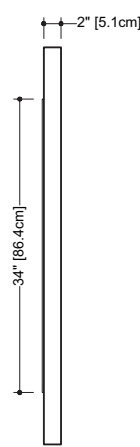

Z COLLECTION

MIRRORS 46" and 54" height

(117 and 137 mm height)

1 NOTES

FOR VERTICAL OR HORIZONTAL INSTALLATION.

WOOD: All natural wood finishes, may differ from sample or pictures as wood grains vary somewhat from piece to piece. This adds natural beauty and character making each made-to-order piece unique in veining, grain, pattern and color.

2 MODEL SELECTION

LENGTH		FINISHES					
INCHES	CM	WOOD	WENGE (2)	WHITE (5)	BLACK (31)	ST. HAR. GREY (36)	PRICE
46"	117	OAK	Z-21646-2	Z-21646-5	Z-21646-31	Z-21646-36	$945
54"	137	OAK	Z-21654-2	Z-21654-5	Z-21654-31	Z-21654-36	$1025
INCHES	CM	WOOD	COFFEE BEAN (37)	SMOKED (38)	PRICE	NATURAL (1)	PRICE
46"	117	OAK	Z-21646-37	Z-21646-38	$945	Z-21646-1	$1230
54"	137	OAK	Z-21654-37	Z-21654-38	$1025	Z-21654-1	$1340
INCHES	CM	WOOD	NATURAL (11)	NATURAL NO CALICO (12)	CHOCOLATE (16)		PRICE
46"	117	WALNUT	Z-21646-11	Z-21646-12	Z-21646-16		$1230
54"	137	WALNUT	Z-21654-11	Z-21654-12	Z-21654-16		$1340
INCHES	CM	WOOD	EUCALYPTUS (81)*	MOZAMBIQUE (82) *			PRICE
46"	117	PREMIUM	Z-21646-81	Z-21646-82			$1450
54"	137	PREMIUM	Z-21654-81	Z-21654-82			$1580

Z-21646

SIDE VIEW

Z-21654

APPROXIMATE DELIVERY: 4 weeks - *6 weeks for premium finishes

FREIGHT: Consult Freight Annex

NOTE: Approximate measurement. The manufacturer accepts 1/4" (6.35 mm) variance. WETSTYLE cannot be responsible for any technical errors and reserves the right to make revisions without notice.