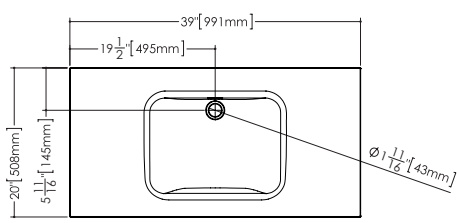

ELEMENT COLLECTION

VELXS 39 39" x 20" x 5/8"

(991 x 508 x 16 mm)

ELEMENT LAVATORY

1. 1 SELECT MODEL AND FAUCET HOLES CONFIGURATION
   - 1A - Without overflow
   - or 1B - With overflow
   - + 1Bi - Overflow trim finish
2. 2 SELECT FINISH
3. 3 OPTION
   - Pop-up drain p.316

WEIGHT:	24 lb (US)	11 kg (CA)
APPROXIMATE DELIVERY:	4 weeks	
FREIGHT:	Consult Freight Annex	

1A MODEL WITHOUT OVERFLOW (Ex.: VELXS-39-1-GA) **MADE OF WETMAR BIO™**

CODE	FAUCET HOLE	OVERFLOW	MATTE (MA)	TRUE HIGH GLOSS™ (GA)
VELXS-39	No hole	None	$1155	$1310
VELXS-39-1	1 hole for mono faucet	None	$1195	$1350
VELXS-39-8	3 holes for 8" c/c faucet	None	$1215	$1370

1B MODEL WITH OVERFLOW (Ex.: VELXS-39-O-1-PC-GA)

CODE	FAUCET HOLE	OVERFLOW	MATTE (MA)	TRUE HIGH GLOSS™ (GA)
VELXS-39-O	No hole	Overflow	$1260	$1430
VELXS-39-O-1	1 hole for mono faucet	Overflow	$1300	$1470
VELXS-39-O-8	3 holes for 8" c/c faucet	Overflow	$1320	$1490

+ 1Bi SELECT OVERFLOW TRIM FINISH Append selection to code (Ex.: VELXS-39-O-1-PC-GA)

ADD TO CODE	DESCRIPTION	PRICE
-NT, -PC, -BN	No Trim, Polished Chrome, Brushed Nickel	No charge
-MB, -SB	Matte Black, Satin Brass	+$100

2 SELECT FINISH Append selection to code (Ex.: VELXS-39-O-1-PC-GA)

ADD TO CODE	DESCRIPTION
-GA, -MA	White True High Gloss™, White Matte

PLAN VIEW