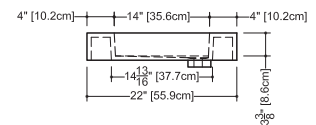

SIDE VIEW

VCS 36C