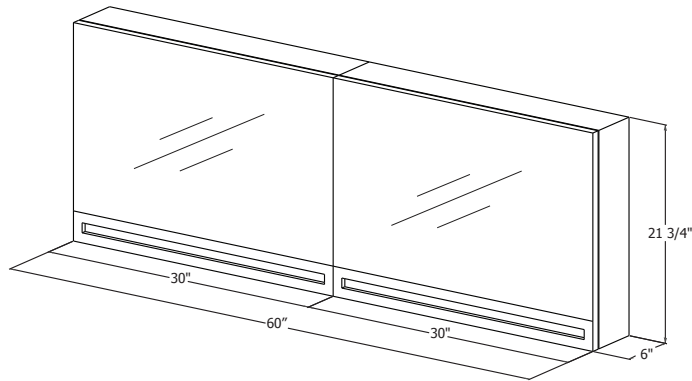

ELEMENT RAFFINÉ COLLECTION

LIFT-UP MIRRRORED CABINET 48", 60" and 72" length

(1219, 1525 and 1829 mm length)

ELR48MU

ELR60MU

ELR72MU

NOTE: Approximate measurement. The manufacturer accepts 1/4" (6.35 mm) variance. WETSTYLE cannot be responsible for any technical errors and reserves the right to make revisions without notice.

ELEMENT RAFFINÉ