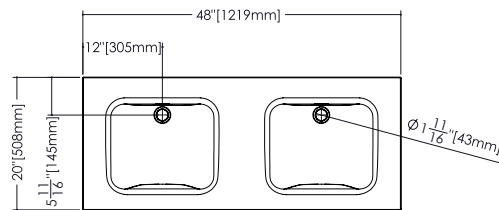

ELEMENT COLLECTION

VELXS 48 48" x 20" x 5/8"

(1220 x 508 x 16 mm)

ELEMENT LAVATORY

1 SELECT MODEL AND FAUCET HOLES CONFIGURATION

- 1A - Without overflow
- or
- 1B - With overflow
- + 1Bi - Overflow trim finish

2 SELECT FINISH

3 OPTION

Pop-up drain p.316

WEIGHT:	31 lb (US)	14 kg (CA)
APPROXIMATE DELIVERY:	4 weeks	
FREIGHT:	Consult Freight Annex	

1A MODEL WITHOUT OVERFLOW (Ex.: VELXS-48-1-GA)

MADE OF WETMAR BIO™

CODE	FAUCET HOLE	OVERFLOW	MATTE (MA)	TRUE HIGH GLOSS™ (GA)
VELXS-48	No hole	None	$1285	$1620
VELXS-48-1	1 hole for mono faucet	None	$1345	$1680
VELXS-48-8	3 holes for 8" c/c faucet	None	$1365	$1700

1B MODEL WITH OVERFLOW (Ex.: VELXS-48-O-1-PC-GA)

MADE OF WETMAR BIO™

CODE	FAUCET HOLE	OVERFLOW	MATTE (MA)	TRUE HIGH GLOSS™ (GA)
VELXS-48-O	No hole	Overflow	$1415	$1800
VELXS-48-O-1	1 hole for mono faucet	Overflow	$1475	$1860
VELXS-48-O-8	3 holes for 8" c/c faucet	Overflow	$1495	$1880

+ 1Bi SELECT OVERFLOW TRIM FINISH Append selection to code (Ex.: VELXS-48-O-1-PC-GA)

ADD TO CODE	DESCRIPTION	PRICE
-NT, -PC, -BN	No Trim, Polished Chrome, Brushed Nickel	No charge
-MB, -SB	Matte Black, Satin Brass	+$100

2 SELECT FINISH Append selection to code (Ex.: VELXS-48-O-1-PC-GA)

ADD TO CODE	DESCRIPTION
-GA, -MA	White True High Gloss™, White Matte

PLAN VIEW