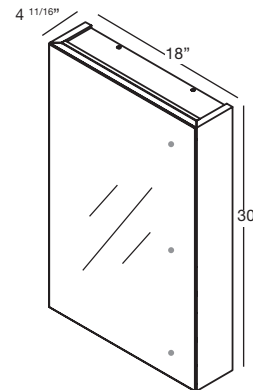

M COLLECTION

MIRRORED CABINET 30" Surface Mount – 16", 18" and 22"

(406, 457 and 559 mm length)

M1630MEL

M1630MER

M1830MEL

M1830MER

M2230MEL