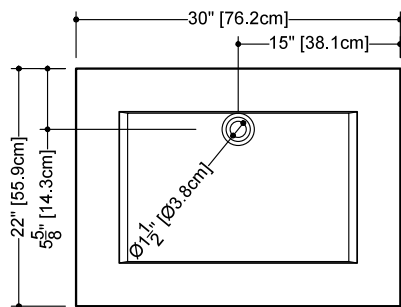

(762 x 559 x 102 mm)

VCS 30 30" x 22" x 2"

(762 x 559 x 51 mm)

1 SELECT MODEL AND FAUCET HOLES CONFIGURATION

- 1A - Without overflow
- or 1B - With overflow
- + 1Bi - Overflow trim finish

2 SELECT FINISH

3 OPTION

Pop-up drain p.316

4 FLOATING SINK BRACKET SYSTEM

Important: Bracket and/or decorative trim must be ordered at the same time as the lavatory. p.83

WEIGHT: 33 lb (US) 15 kg (CA)
APPROXIMATE DELIVERY: 4 weeks
FREIGHT: Consult Freight Annex

VCS30-O-NT-GA

1A MODEL WITHOUT OVERFLOW (Ex.: VC-30-1-GA)

MADE OF WETMAR BIO™

4" HEIGHT 2" SEMI-RECESSED

CODE	CODE	FAUCET HOLE	OVERFLOW	MATTE (MA)	TRUE HIGH GLOSS™ (GA)
VC-30	VCS-30	No hole	None	$1050	$1195
VC-30-1	VCS-30-1	1 hole for mono faucet	None	$1090	$1235
VC-30-8	VCS-30-8	3 holes for 8" c/c faucet	None	$1110	$1255

1B MODEL WITH OVERFLOW (Ex.: VC-30-O-1-PC-GA)

4" HEIGHT 2" SEMI-RECESSED

CODE	CODE	FAUCET HOLE	OVERFLOW	MATTE (MA)	TRUE HIGH GLOSS™ (GA)
VC-30-O	VCS-30-O	No hole	Overflow	$1155	$1315
VC-30-O-1	VCS-30-O-1	1 hole for mono faucet	Overflow	$1195	$1355
VC-30-O-8	VCS-30-O-8	3 holes for 8" c/c faucet	Overflow	$1215	$1375

+ 1Bi SELECT OVERFLOW TRIM FINISH Append selection to code (Ex.: VC-30-O-1-PC-GA)

ADD TO CODE	DESCRIPTION	PRICE
-NT, -PC, -BN	No Trim, Polished Chrome, Brushed Nickel	No charge
-MB, -SB	Matte Black, Satin Brass	+$50

2 SELECT FINISH Append selection to code (Ex.: VC-30-O-1-PC-GA)

ADD TO CODE	DESCRIPTION
-GA, -MA	White True High Gloss™, White Matte

PLAN VIEW