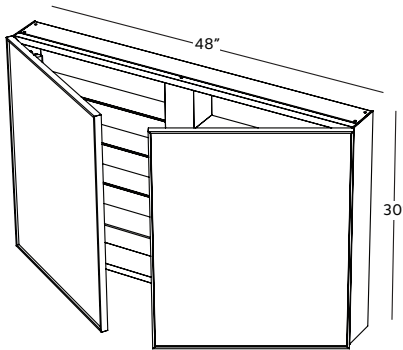

FRAME LINEA COLLECTION

MIRRORED CABINET 48"

(1216 mm length)

1 NOTES

SURFACE MOUNT OR RECESSED INSTALLATION

FEATURES

- Highly durable powder-coated aluminum construction, finished Nu Nickel
- Mirrors on front and back side of doors and inside of cabinet
- Four extra-clear glass shelves
- Soft-close hinges
- Three flush-mounted electrical outlets
- Wood console finished in Nu Nickel matte lacquer
- UL/cUL compliant

ELECTRIC OPTIONS

- Mirror defogger (X)
- LED mood light at top and bottom of cabinet (Y) UL/cUL approved

2 PRICING AND CODE BUILDER

2.1 CONFIGURATION AND SIDE PANELS (EX.: FRL48ME-W16-XY)

BASE CODE	ADD TO CODE	
	REC	W
FRL48ME	$3945	$4755

CODE	SIDE PANELS	INSTALLATION
REC	None	Recessed
W	Wood	Surface Mount

2.2 WOOD FINISH FOR DOOR TRIM AND SIDE PANELS (IF APPLICABLE) (EX.: FRL48ME-W16-XY)

ADD TO CODE	WOOD CODE
5	Oak White
37	Oak Coffee Bean
38	Oak Smoked
12	Walnut Natural No Calico*
16	Walnut Chocolate

* Can be combined with a Walnut Natural (11) vanity.

2.3 ELECTRIC OPTIONS (EX.: FRL48ME-W16-XY)

ADD TO CODE	OPTION	ADD TO PRICE
X	Mirror Defogger	+$465
Y	LED mood light at top and bottom of cabinet (only available with surface mount) UL/cUL approved	+$465

INSTALLATION

Surface mount with side panels

Recessed without side panels

1. A* = 4 1/4" (108 mm) * Interior depth
   B = 5 3/4" (146 mm)
   C = 2" (51 mm)
   D = 3 3/4" (95 mm)

CABINET SIDE PANELS FINISH OPTIONS:

- Wood (W)
- No side panels for recessed installation (REC)

APPROXIMATE

DELIVERY: 4 weeks

FREIGHT: Consult Freight Annex

NOTE: Approximate measurement. The manufacturer accepts 1/4" (6.35 mm) variance. WETSTYLE cannot be responsible for any technical errors and reserves the right to make revisions without notice.