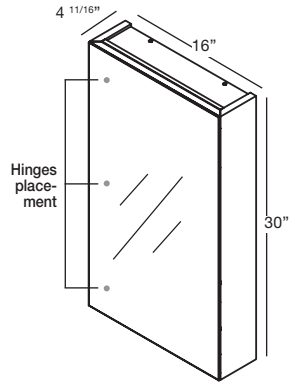

M COLLECTION

MIRRORED CABINET 30" Surface Mount – 16", 18" and 22"

(406, 457 and 559 mm length)

M1630MEL