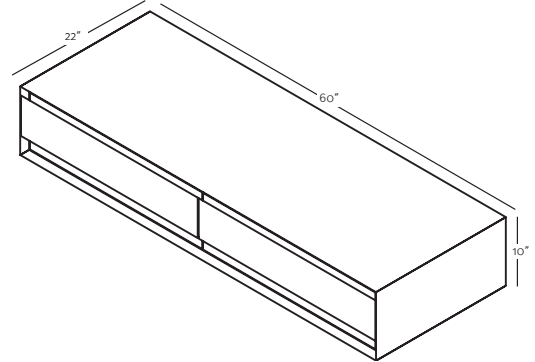

VANITY 10" height Wall-mount – 2 drawers 48" and 60"

(1219 and 1525 mm length)

M4810WM

M6010WM

DRAWER CONFIGURATION

LEFT
¾ deep

RIGHT
¾ deep

DRAWER CONFIGURATION