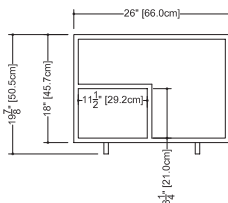

FREESTANDING NICHES

FREESTANDING NICHES 19-1/4" to 21-5/8" height 6" depth x 26" length (152 x 660 x 489 to 549 mm)

HEIGHT		FINISHES					
INCHES	CM	WOOD	WENGE (2)	WHITE (5)	BLACK (31)	ST. HAR. GREY (36)	PRICE
19 1/4"	51	OAK	S1914-2	S1914-5	S1914-31	S1914-36	$645
19 7/8"	51	OAK	S1978-2	S1978-5	S1978-31	S1978-36	$645
21 5/8"	66	OAK	S2158-2	S2158-5	S2158-31	S2158-36	$645
INCHES	CM	WOOD	COFFEE BEAN (37)	SMOKED (38)	PRICE	NATURAL (1)	PRICE
19 1/4"	51	OAK	S1914-37	S1914-38	$645	S1914-1	$855
19 7/8"	51	OAK	S1978-37	S1978-38	$645	S1978-1	$855
21 5/8"	66	OAK	S2158-37	S2158-38	$645	S2158-1	$855
INCHES	CM	WOOD	NATURAL (11)	NATURAL NO CALICO (12)	CHOCOLATE (16)		PRICE
19 1/4"	51	WALNUT	S1914-11	S1914-12	S1914-16		$855
19 7/8"	51	WALNUT	S1978-11	S1978-12	S1978-16		$855
21 5/8"	66	WALNUT	S2158-11	S2158-12	S2158-16		$855
INCHES	CM	WOOD	EUCALYPTUS (81)	MOZAMBIQUE (82)			PRICE
19 1/4"	51	PREMIUM	S1914-81	S1914-82			$1010
19 7/8"	51	PREMIUM	S1978-81	S1978-82			$1010
21 5/8"	66	PREMIUM	S2158-81	S2158-82			$1010

APPROXIMATE DELIVERY: 4 weeks - *6 weeks for premium finishes
FREIGHT: Consult Freight Annex

19 1/4": For bathtub models BC 11, BC 12

PLAN VIEW

FRONT VIEW

SIDE VIEW

19 7/8": For bathtub models BC 0801, BC 0803

PLAN VIEW

FRONT VIEW

SIDE VIEW

21 5/8": For bathtub models BC 01, BC 02, BC 03, BC 04, BC 10

PLAN VIEW

FRONT VIEW

SIDE VIEW

NOTE: Approximate measurement. The manufacturer accepts 1/4" (6.35 mm) variance. WETSTYLE cannot be responsible for any technical errors and reserves the right to make revisions without notice.