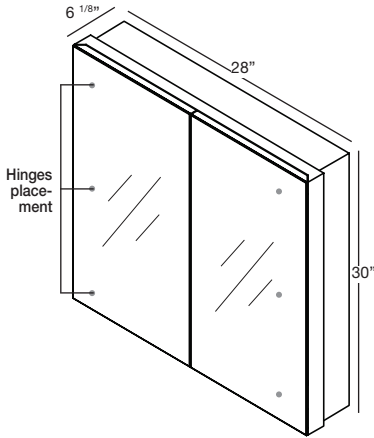

M COLLECTION

MIRRORED CABINET 30" Recessed – 28", 34", 40", 46", 58" and 70" (711, 864, 1016, 1168, 1473 and 1778 mm length)

Exterior depth: 2 1/4" – Recessed depth: 3 3/4" – Interior depth: 4 1/2"

M2830ME-REC