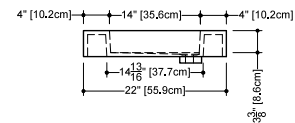

CUBE COLLECTION

VC 42 42" x 22" x 4"

(1069 x 559 x 102 mm)

VCS 42 42" x 22" x 2"

(1069 x 559 x 51 mm)

CUBE LAVATORY

1 SELECT MODEL AND FAUCET HOLES CONFIGURATION

- 1A - Without overflow
- or
- 1B - With overflow
- + 1Bi - Overflow trim finish

2 SELECT FINISH

3 OPTION

Pop-up drain p.316

4 FLOATING SINK BRACKET SYSTEM

Important: Bracket and/or decorative trim must be ordered at the same time as the lavatory. p.83

WEIGHT: 44 lb (US) 20 kg (CA)
APPROXIMATE DELIVERY: 4 weeks
FREIGHT: Consult Freight Annex

1A MODEL WITHOUT OVERFLOW (Ex.: VC-42-1-GA)

MADE OF WETMAR BIO™

4" HEIGHT 2" SEMI-RECESSED

CODE	CODE	FAUCET HOLE	OVERFLOW	MATTE (MA)	TRUE HIGH GLOSS™ (GA)
VC-42	VCS-42	No hole	None	$1285	$1460
VC-42-1	VCS-42-1	1 hole for mono faucet	None	$1325	$1500
VC-42-8	VCS-42-8	3 holes for 8" c/c faucet	None	$1345	$1520

1B MODEL WITH OVERFLOW (Ex.: VC-42-O-1-PC-GA)

4" HEIGHT 2" SEMI-RECESSED

CODE	CODE	FAUCET HOLE	OVERFLOW	MATTE (MA)	TRUE HIGH GLOSS™ (GA)
VC-42-O	VCS-42-O	No hole	Overflow	$1390	$1580
VC-42-O-1	VCS-42-O-1	1 hole for mono faucet	Overflow	$1430	$1620
VC-42-O-8	VCS-42-O-8	3 holes for 8" c/c faucet	Overflow	$1450	$1640

+ 1Bi SELECT OVERFLOW TRIM FINISH Append selection to code (Ex.: VC-42-O-1-PC-GA)

ADD TO CODE	DESCRIPTION	PRICE
-NT, -PC, -BN	No Trim, Polished Chrome, Brushed Nickel	No charge
-MB, -SB	Matte Black, Satin Brass	+$50

2 SELECT FINISH Append selection to code (Ex.: VC-42-O-1-PC-GA)

ADD TO CODE	DESCRIPTION
-GA, -MA	White True High Gloss™, White Matte

PLAN VIEW

VC 42

SIDE VIEW

VCS 42

NOTE: Approximate measurement. The manufacturer accepts 1/4" (6.35 mm) variance. WETSTYLE cannot be responsible for any technical errors and reserves the right to make revisions without notice.