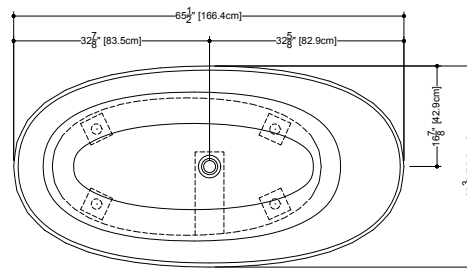

FAUCET INSTALLATION

Wall-mounted, floor-mounted or column for wall or deck mounted faucet (direct deck-mounted is not possible).

1 SELECT MODEL (Ex.: BCR01-R-PC-GA)

MADE OF WETMAR BIO™

CODE	POSITION	MATTE (MA)	DUAL † (DA)	TRUE HIGH GLOSS™ (GA)
BCR 01-R	Freestanding Right	$7460	$7700	$8235
BCR 01-L	Freestanding Left	$7460	$7700	$8235

2 SELECT DRAIN AND OVERFLOW TRIM FINISH Append selection to code (Ex.: BCR01-R-PC-GA)

	WHITE	POLISHED CHROME	BRUSHED NICKEL	PRICE	MATTE BLACK	SATIN BRASS	PRICE
Drain cover and o/f metal trim		-PC	-BN	No charge	-MB	-SB	+$300
Drain cover only (o/f without trim)	-WHNT	-PCNT	-BNNT	No charge	-MBNT	-SBNT	+$200

3 SELECT PLUMBING CONNECTION Append selection to code (Ex.: BCR01-R-PC-COP-GA)

This tub is equipped with WETSTYLE Plug & Bathe™ overflow and drain connection system.

PRICE

Included	Standard ABS connection	No charge
-COP	Copper connection (local code dependant)	+$230

4 SELECT FINISH Append selection to code (Ex.: BCR01-PC-GA)

ADD TO CODE	DESCRIPTION
-GA, -MA, -DA	White True High Gloss™, White Matte, White Dual †

† Dual finish: True High Gloss™ interior and rim and matte exterior

NEW - CUSTOM COLORS AVAILABLE +$2400 to price of Gloss (GA) finish
RAL/Pantone code or color sample to be specified

PLAN VIEW