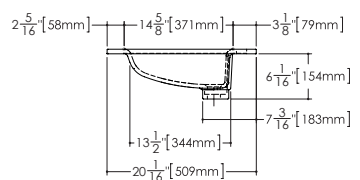

SIDE VIEW

NOTE: Approximate measurement. The manufacturer accepts 1/4" (6.35 mm) variance. WETSTYLE cannot be responsible for any technical errors and reserves the right to make revisions without notice.