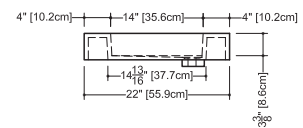

CUBE COLLECTION

VC 48R 48" x 22" x 4"

(1219 x 559 x 102 mm)

VCS 48R 48" x 22" x 2"

(1219 x 559 x 51 mm)

1 SELECT MODEL AND FAUCET HOLES CONFIGURATION

- 1A - Without overflow
- or 1B - With overflow
- + 1Bi - Overflow trim finish

2 SELECT FINISH

3 OPTION

Pop-up drain p.316

4 FLOATING SINK BRACKET SYSTEM

Important: Bracket and/or decorative trim must be ordered at the same time as the lavatory. p.83

WEIGHT: 40 lb (US) 19 kg (CA)
APPROXIMATE DELIVERY: 4 weeks
FREIGHT: Consult Freight Annex

1A MODEL WITHOUT OVERFLOW (Ex.: VC-48R-1-GA)

MADE OF WETMAR BIO™

4" HEIGHT 2" SEMI-RECESSED

CODE	CODE	FAUCET HOLE	OVERFLOW	MATTE (MA)	TRUE HIGH GLOSS™ (GA)
VC-48R	VCS-48R	No hole	None	$1270	$1445
VC-48R-1	VCS-48R-1	1 hole for mono faucet	None	$1310	$1485
VC-48R-8	VCS-48R-8	3 holes for 8" c/c faucet	None	$1330	$1505

1B MODEL WITH OVERFLOW (Ex.: VC-48R-O-1-PC-GA)

4" HEIGHT 2" SEMI-RECESSED

CODE	CODE	FAUCET HOLE	OVERFLOW	MATTE (MA)	TRUE HIGH GLOSS™ (GA)
VC-48R-O	VCS-48R-O	No hole	Overflow	$1375	$1565
VC-48R-O-1	VCS-48R-O-1	1 hole for mono faucet	Overflow	$1415	$1605
VC-48R-O-8	VCS-48R-O-8	3 holes for 8" c/c faucet	Overflow	$1435	$1625

+ 1Bi SELECT OVERFLOW TRIM FINISH Append selection to code (Ex.: VC-48R-O-1-PC-GA)

ADD TO CODE	DESCRIPTION	PRICE
-NT, -PC, -BN	No Trim, Polished Chrome, Brushed Nickel	No charge
-MB, -SB	Matte Black, Satin Brass	+$50

2 SELECT FINISH Append selection to code (Ex.: VC-48R-O-1-PC-GA)

ADD TO CODE	DESCRIPTION
-GA, -MA	White True High Gloss™, White Matte

PLAN VIEW

VC 48R

SIDE VIEW

VCS 48R

NOTE: Approximate measurement. The manufacturer accepts 1/4" (6.35 mm) variance. WETSTYLE cannot be responsible for any technical errors and reserves the right to make revisions without notice.