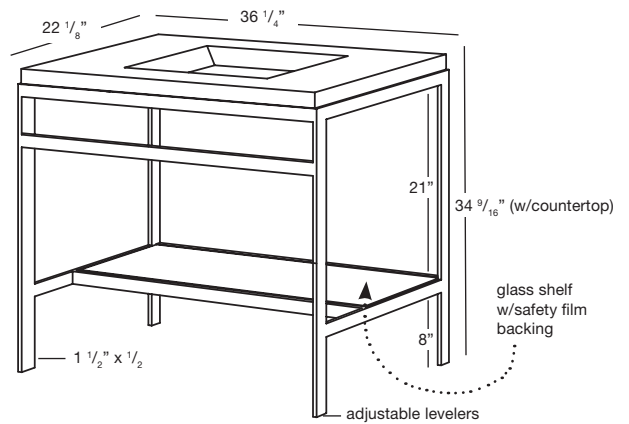

3 OPTION

Decorative round style bottle trap (see p. 316)
19" vertical mirror C2819 (see p. 296)

WEIGHT:	31 lb (US)	14 kg (CA)
APPROXIMATE DELIVERY:	< 1 week	
FREIGHT:	Consult Freight Annex	

NOTE: Approximate measurement. The manufacturer accepts 1/4" (6.35 mm) variance. WETSTYLE cannot be responsible for any technical errors and reserves the right to make revisions without notice.