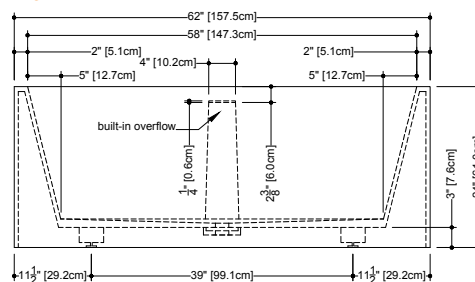

PLAN VIEW

FRONT VIEW

SIDE VIEW

CUBE COLLECTION

BC 05 72" x 40" x 24" Drop-in bathtub - no apron

(1829 x 1016 x 610 mm)

CUBE BATHTUB

- 1 SELECT MODEL
- 2 SELECT DRAIN AND OVERFLOW FINISH
- 3 SELECT PLUMBING CONNECTION
- 4 SELECT FINISH
- 5 ACCESSORIES