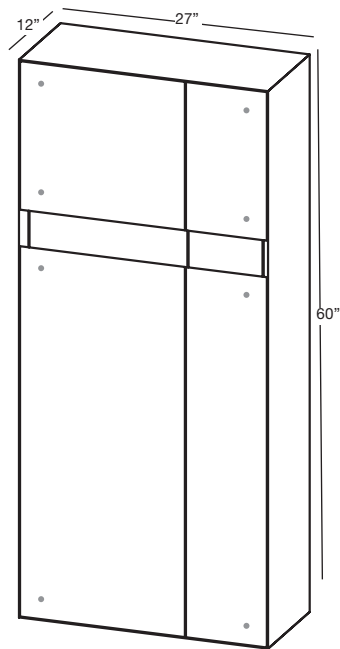

NOTE: Approximate measurement. The manufacturer accepts 1/4" (6.35 mm) variance. WETSTYLE cannot be responsible for any technical errors and reserves the right to make revisions without notice.