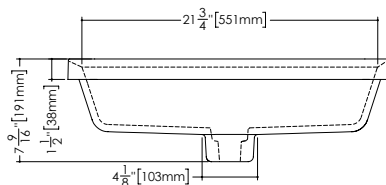

LAB COLLECTION – ROUND SERIES

VLBRS 24 23 3/4" x 17 3/4" x 1 1/2"

(603 x 451 x 38 mm)

DROP-IN LAVATORY

1 SELECT MODEL AND FAUCET HOLES CONFIGURATION

- 1A - Without overflow
- 1B - With overflow
- + 1Bi - Overflow trim finish

2 SELECT FINISH

3 OPTION – IMPORTANT

This sink has a recessed drain hole. For a well-fitted look, we strongly recommend using the following drain model. DS02RF

p.316

WEIGHT: 22 lb (US) 10 kg (CA)
APPROXIMATE DELIVERY: 4 weeks
FREIGHT: Consult Freight Annex

1A MODEL WITHOUT OVERFLOW (Ex.: VLBRS24-1-GA)

MADE OF WETMAR BIO™

CODE	INSTALLATION	OVERFLOW	MATTE (MA)	TRUE HIGH GLOSS™ (GA)	NEW MATTE BLACK (MBL) MATTE GREY (MGR)
VLBRS24	No hole	None	$1045	$1190	$1430
VLBRS24-1	1 hole for mono faucet	None	$1085	$1230	$1470
VLBRS24-8	3 holes for 8" c/c faucet	None	$1105	$1250	$1490

1B MODEL WITH OVERFLOW (Ex.: VLBRS24-O-1-PC-GA)

CODE	INSTALLATION	OVERFLOW	MATTE (MA)	TRUE HIGH GLOSS™ (GA)	NEW MATTE BLACK (MBL) MATTE GREY (MGR)
VLBRS24-O	No hole	Overflow	$1155	$1310	$1570
VLBRS24-O-1	1 hole for mono faucet	Overflow	$1195	$1350	$1610
VLBRS24-O-8	3 holes for 8" c/c faucet	Overflow	$1215	$1370	$1630

+ 1Bi SELECT OVERFLOW TRIM FINISH Append selection to code (Ex.: VLBRS24-O-1-PC-GA)

ADD TO CODE	DESCRIPTION	PRICE
-NT, -PC, -BN	No Trim, Polished Chrome, Brushed Nickel	No charge
-MB, -SB	Matte Black, Satin Brass	+$50

2 SELECT FINISH Append selection to code (Ex.: VLBRS24-O-1-PC-GA)

ADD TO CODE	DESCRIPTION
-GA, -MA, -MGR, -MBL	White True High Gloss™, White Matte, Matte Grey, Matte Black

FRONT VIEW

NOTE: Approximate measurement. The manufacturer accepts 1/4" (6.35 mm) variance. WETSTYLE cannot be responsible for any technical errors and reserves the right to make revisions without notice.