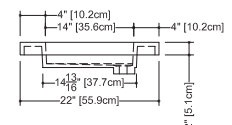

SIDE VIEW

NOTE: Approximate measurement. The manufacturer accepts 1/4" (6.35 mm) variance. WETSTYLE cannot be responsible for any technical errors and reserves the right to make revisions without notice.