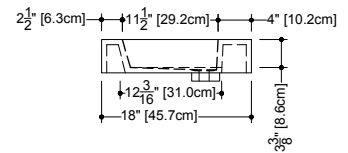

CUBE COLLECTION METRO SERIES

VCM 18 18" x 18" x 4"

(457 x 457 x 102 mm)

VCMS 18 18" x 18" x 2"

(457 x 457 x 51 mm)

1 SELECT MODEL AND FAUCET HOLES CONFIGURATION

- 1A - Without overflow
- or 1B - With overflow
- + 1Bi - Overflow trim finish

2 SELECT FINISH

3 OPTION

Pop-up drain

p.316

WEIGHT: 15 lb (US) 7 kg (CA)
APPROXIMATE DELIVERY: 4 weeks
FREIGHT: Consult Freight Annex

1A MODEL WITHOUT OVERFLOW (Ex.: VCM-18-1-GA) **MADE OF WETMAR BIO™**

4" HEIGHT 2" SEMI-RECESSED

CODE	CODE	FAUCET HOLE	OVERFLOW	MATTE (MA)	TRUE HIGH GLOSS™ (GA)
VCM-18	VCMS-18	No hole	None	$765	$870
VCM-18-1	VCMS-18-1	1 hole for mono faucet	None	$805	$910
VCM-18-8	VCMS-18-8	3 holes for 8" c/c faucet	None	$825	$930

1B MODEL WITH OVERFLOW (Ex.: VCM-18-O-1-PC-GA)

4" HEIGHT 2" SEMI-RECESSED

CODE	CODE	FAUCET HOLE	OVERFLOW	MATTE (MA)	TRUE HIGH GLOSS™ (GA)
VCM-18-O	VCMS-18-O	No hole	Overflow	$870	$990
VCM-18-O-1	VCMS-18-O-1	1 hole for mono faucet	Overflow	$910	$1030
VCM-18-O-8	VCMS-18-O-8	3 holes for 8" c/c faucet	Overflow	$930	$1050

+ 1Bi SELECT OVERFLOW TRIM FINISH Append selection to code (Ex.: VCM-18-O-1-PC-GA)

ADD TO CODE	DESCRIPTION	PRICE
-NT, -PC, -BN	No Trim, Polished Chrome, Brushed Nickel	No charge
-MB, -SB	Matte Black, Satin Brass	+$50

2 SELECT FINISH Append selection to code (Ex.: VCM-18-O-1-PC-GA)

ADD TO CODE	DESCRIPTION
-GA, -MA	White True High Gloss™, White Matte

PLAN VIEW

VCM 18

SIDE VIEW

VCMS 18

NOTE: Approximate measurement. The manufacturer accepts 1/4" (6.35 mm) variance. WETSTYLE cannot be responsible for any technical errors and reserves the right to make revisions without notice.