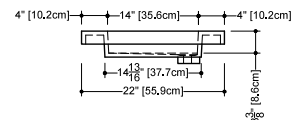

SIDE VIEW

NOTE: Approximate measurement. The manufacturer accepts 1/4" (6.35 mm) variance. WETSTYLE cannot be responsible for any technical errors and reserves the right to make revisions without notice.