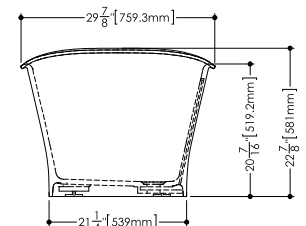

PLAN VIEW

FRONT VIEW

SIDE VIEW

NOTE: Approximate measurement. The manufacturer accepts 1/4" (6.35 mm) variance. WETSTYLE cannot be responsible for any technical errors and reserves the right to make revisions without notice.