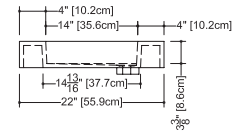

CUBE COLLECTION

VC 60 60-1/4" x 22" x 4"

(1530 x 559 x 102 mm)

VCS 60 60-1/4" x 22" x 2"

(1530 x 559 x 51 mm)

CUBE LAVATORY

1 SELECT MODEL AND FAUCET HOLES CONFIGURATION

- 1A - Without overflow
- or
- 1B - With overflow
- + 1Bi - Overflow trim finish

2 SELECT FINISH

3 OPTION

Pop-up drain p.316

4 FLOATING SINK BRACKET SYSTEM

Important: Bracket and/or decorative trim must be ordered at the same time as the lavatory. p.83

WEIGHT: 56 lb (US) 26 kg (CA)
APPROXIMATE DELIVERY: 4 weeks
FREIGHT: Consult Freight Annex

VCS60-O-NT-GA

1A MODEL WITHOUT OVERFLOW (Ex.: VC-60-1-GA)

MADE OF WETMAR BIO™

4" HEIGHT 2" SEMI-RECESSED

CODE	CODE	FAUCET HOLE	OVERFLOW	MATTE (MA)	TRUE HIGH GLOSS™ (GA)
VC-60	VCS-60	No hole	None	$1490	$1835
VC-60-1	VCS-60-1	1 hole for mono faucet	None	$1550	$1895
VC-60-8	VCS-60-8	3 holes for 8" c/c faucet	None	$1570	$1915

1B MODEL WITH OVERFLOW (Ex.: VC-60-O-1-PC-GA)

4" HEIGHT 2" SEMI-RECESSED

CODE	CODE	FAUCET HOLE	OVERFLOW	MATTE (MA)	TRUE HIGH GLOSS™ (GA)
VC-60-O	VCS-60-O	No hole	Overflow	$1625	$2015
VC-60-O-1	VCS-60-O-1	1 hole for mono faucet	Overflow	$1685	$2075
VC-60-O-8	VCS-60-O-8	3 holes for 8" c/c faucet	Overflow	$1705	$2095

+ 1Bi SELECT OVERFLOW TRIM FINISH Append selection to code (Ex.: VC-60-O-1-PC-GA)

ADD TO CODE	DESCRIPTION	PRICE
-NT, -PC, -BN	No Trim, Polished Chrome, Brushed Nickel	No charge
-MB, -SB	Matte Black, Satin Brass	+$100

2 SELECT FINISH Append selection to code (Ex.: VC-60-O-1-PC-GA)

ADD TO CODE	DESCRIPTION
-GA, -MA	White True High Gloss™, White Matte

PLAN VIEW

VC 60

FRONT VIEW

SIDE VIEW

VCS 60

FRONT VIEW

SIDE VIEW

NOTE: Approximate measurement. The manufacturer accepts 1/4" (6.35 mm) variance. WETSTYLE cannot be responsible for any technical errors and reserves the right to make revisions without notice.