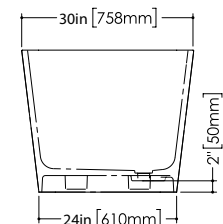

NOTE: Approximate measurement. The manufacturer accepts 1/4" (6.35 mm) variance. WETSTYLE cannot be responsible for any technical errors and reserves the right to make revisions without notice.