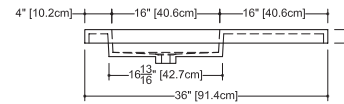

VCS 36L

FRONT VIEW