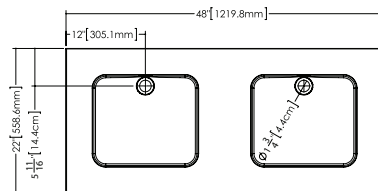

VDCOXS 48

PLAN VIEW

3 HOLES = 2 sets of 3 holes