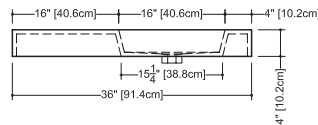

VC 36R

FRONT VIEW