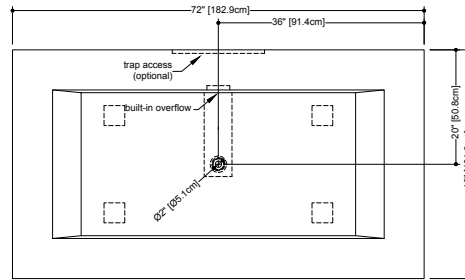

PLAN VIEW

FRONT VIEW

SIDE VIEW

CUBE COLLECTION

BC 04 62" x 30" x 24"

(1575 x 762 x 610 mm)

- 1 SELECT MODEL
- 2 SELECT DRAIN AND OVERFLOW FINISH
- 3 SELECT PLUMBING CONNECTION
- 4 SELECT FINISH
- 5 ACCESSORIES