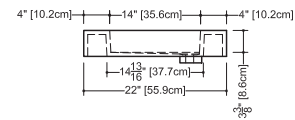

CUBE COLLECTION

VC 48L 48" x 22" x 4"

(1219 x 559 x 102 mm)

VCS 48L 48" x 22" x 2"

(1219 x 559 x 51 mm)

CUBE LAVATORY

1 SELECT MODEL AND FAUCET HOLES CONFIGURATION

- 1A - Without overflow
- or
- 1B - With overflow
- + 1Bi - Overflow trim finish

2 SELECT FINISH

3 OPTION

Pop-up drain p.316

4 FLOATING SINK BRACKET SYSTEM

Important: Bracket and/or decorative trim must be ordered at the same time as the lavatory. p.83

WEIGHT: 40 lb (US) 19 kg (CA)
APPROXIMATE DELIVERY: 4 weeks
FREIGHT: Consult Freight Annex

1A MODEL WITHOUT OVERFLOW (Ex.: VC-48L-1-GA)

MADE OF WETMAR BIO™

4" HEIGHT 2" SEMI-RECESSED

CODE	CODE	FAUCET HOLE	OVERFLOW	MATTE (MA)	TRUE HIGH GLOSS™ (GA)
VC-48L	VCS-48L	No hole	None	$1270	$1445
VC-48L-1	VCS-48L-1	1 hole for mono faucet	None	$1310	$1485
VC-48L-8	VCS-48L-8	3 holes for 8" c/c faucet	None	$1330	$1505

1B MODEL WITH OVERFLOW (Ex.: VC-48L-O-1-PC-GA)

4" HEIGHT 2" SEMI-RECESSED

CODE	CODE	FAUCET HOLE	OVERFLOW	MATTE (MA)	TRUE HIGH GLOSS™ (GA)
VC-48L-O	VCS-48L-O	No hole	Overflow	$1375	$1565
VC-48L-O-1	VCS-48L-O-1	1 hole for mono faucet	Overflow	$1415	$1605
VC-48L-O-8	VCS-48L-O-8	3 holes for 8" c/c faucet	Overflow	$1435	$1625

+ 1Bi SELECT OVERFLOW TRIM FINISH Append selection to code (Ex.: VC-48L-O-1-PC-GA)

ADD TO CODE	DESCRIPTION	PRICE
-NT, -PC, -BN	No Trim, Polished Chrome, Brushed Nickel	No charge
-MB, -SB	Matte Black, Satin Brass	+$50

2 SELECT FINISH Append selection to code (Ex.: VC-48L-O-1-PC-GA)

ADD TO CODE	DESCRIPTION
-GA, -MA	White True High Gloss™, White Matte

PLAN VIEW

VC 48L

SIDE VIEW

VCS 48L

NOTE: Approximate measurement. The manufacturer accepts 1/4" (6.35 mm) variance. WETSTYLE cannot be responsible for any technical errors and reserves the right to make revisions without notice.