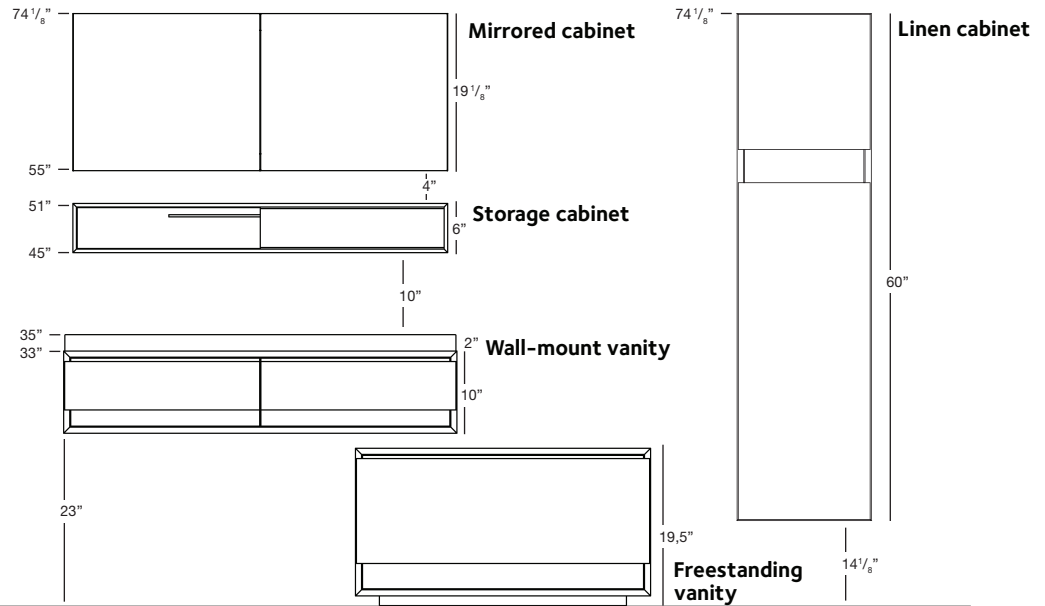

M COLLECTION OVERVIEW

TOWEL HOLDER 32" AND 60"

NOTE: Approximate measurement. The manufacturer accepts 1/4" (6.35 mm) variance. WETSTYLE cannot be responsible for any technical errors and reserves the right to make revisions without notice.