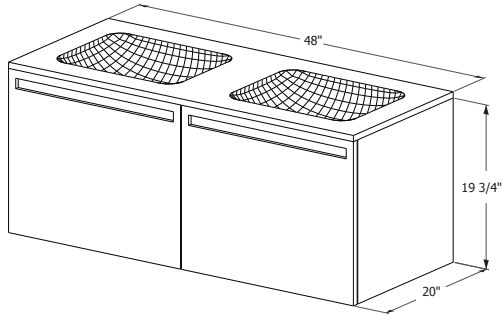

ELEMENT RAFFINÉ COLLECTION

VANITY 48", 60" & 72" Wall-mount – 2 drawers + 2 inner drawers

(1219, 1524, and 1829 mm length)

ELR48WM

ELR60WM

3 INTEGRATED COUNTERTOP SELECTION (sold separately)

REFER TO LAVATORY SECTION FOR COUNTERTOP PRICING
IMPORTANT: Element vanities are 20" in depth front to back.