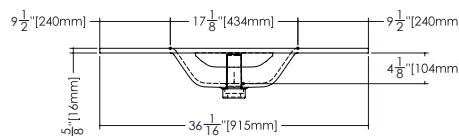

2 SELECT FINISH Append selection to code (Ex.: VELXS-36-O-1-PC-GA)

ADD TO CODE	DESCRIPTION
-GA, -MA	White True High Gloss™, White Matte

PLAN VIEW

PERSPECTIVE VIEW

FRONT VIEW

SIDE VIEW

NOTE: Approximate measurement. The manufacturer accepts 1/4" (6.35 mm) variance. WETSTYLE cannot be responsible for any technical errors and reserves the right to make revisions without notice.