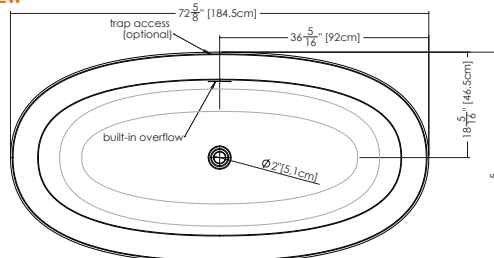

FAUCET INSTALLATION

Floor-mounted, wall-mounted or deck-mounted faucet installation possible.

NOTE: Approximate measurement. The manufacturer accepts 1/4" (6.35 mm) variance. WETSTYLE cannot be responsible for any technical errors and reserves the right to make revisions without notice.

1 SELECT MODEL (Ex.: BOV03-PC-GA)

MADE OF WETMAR BIO™

CODE	POSITION	OPTIONAL WHITE TRAP ACCESS	MATTE (MA)	TRUE HIGH GLOSS™ (GA)
BOV 03	Freestanding	Available, must be specified if required	$7215	$8090

2 SELECT DRAIN AND OVERFLOW TRIM FINISH Append selection to code (Ex.: BOV03-PC-GA)

	WHITE	POLISHED CHROME	BRUSHED NICKEL	PRICE	MATTE BLACK	SATIN BRASS	PRICE
Drain cover and o/f metal trim		-PC	-BN	No charge	-MB	-SB	+$300
Drain cover only (o/f without trim)	-WHNT	-PCNT	-BNNT	No charge	-MBNT	-SBNT	+$200

3 SELECT PLUMBING CONNECTION Append selection to code (Ex.: BOV03-PC-COP-GA)

Included	Standard ABS connection	PRICE
-COP	Copper connection (local code dependant)	+$230

4 SELECT FINISH Append selection to code (Ex.: BOV03-PC-GA)

ADD TO CODE	DESCRIPTION
-GA, -MA	White True High Gloss™, White Matte

NEW - CUSTOM COLORS AVAILABLE +$2400 to price of Gloss (GA) finish
RAL/Pantone code or color sample to be specified

PLAN VIEW