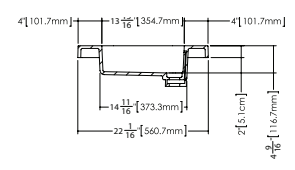

DÉCO COLLECTION

VDCOS 60 60-1/8" x 22" x 2"

(1524 x 559 x 51 mm)

VDCOXS 60 60" x 22" x 7/16"

(1524 x 559 x 11 mm)

1 SELECT MODEL AND FAUCET HOLES CONFIGURATION

- 1A - Without overflow
- or 1B - With overflow
- + 1Bi - Overflow trim finish

2 SELECT FINISH

3 OPTION - IMPORTANT

Important: This sink has a recessed drain hole. For a perfect look, we strongly recommend using the following drain models: DS02RF or DS02RF-O p.316

WEIGHT:
VDCOS-60 38 lb (US) 17 kg (CA)
VDCOXS-60 33 lb (US) 15 kg (CA)
APPROXIMATE DELIVERY: 4 weeks
FREIGHT: Consult Freight Annex

1A MODEL WITHOUT OVERFLOW (Ex.: VDCOS-60-1-GA)

MADE OF WETMAR BIO™

4" HEIGHT 2" SEMI-RECESSED

CODE	CODE	FAUCET HOLE	OVERFLOW	MATTE (MA)	TRUE HIGH GLOSS™ (GA)	NEW MATTE BLACK (MBL) MATTE GREY (MGR)
VDCOS-60	VDCOXS-60	No hole	None	$1680	$1910	$2290
VDCOS-60-1	VDCOXS-60-1	1 hole for mono faucet	None	$1740	$1970	$2350
VDCOS-60-8	VDCOXS-60-8	3 holes for 8" c/c faucet	None	$1760	$1990	$2370

1B MODEL WITH OVERFLOW (Ex.: VDCOS-60-O-1-PC-GA)

4" HEIGHT 2" SEMI-RECESSED

CODE	CODE	FAUCET HOLE	OVERFLOW	MATTE (MA)	TRUE HIGH GLOSS™ (GA)	NEW MATTE BLACK (MBL) MATTE GREY (MGR)
VDCOS-60-O	VDCOXS-60-O	No hole	Overflow	$1840	$2090	$2510
VDCOS-60-O-1	VDCOXS-60-O-1	1 hole for mono faucet	Overflow	$1900	$2150	$2570
VDCOS-60-O-8	VDCOXS-60-O-8	3 holes for 8" c/c faucet	Overflow	$1920	$2170	$2590

+ 1Bi SELECT OVERFLOW TRIM FINISH Append selection to code (Ex.: VDCOS-60-O-1-PC-GA)

ADD TO CODE	DESCRIPTION	PRICE
-NT, -PC, -BN	No Trim, Polished Chrome, Brushed Nickel	No charge
-MB, -SB	Matte Black, Satin Brass	+$50

2 SELECT FINISH Append selection to code (Ex.: VDCOS-60-O-1-PC-GA)

ADD TO CODE	DESCRIPTION
-GA, -MA, -MGR, -MBL	White True High Gloss™, White Matte, Matte Grey, Matte Black

VDCOS 60

PLAN VIEW

FRONT VIEW

SIDE VIEW

VDCOXS 60

PLAN VIEW

FRONT VIEW