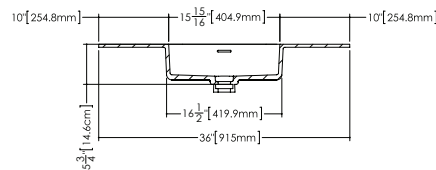

DÉCO COLLECTION

VDCOS 36 36-1/8" x 22" x 2"

(915 x 559 x 51 mm)

VDCOXS 36 36" x 22" x 7/16"

(915 x 559 x 11 mm)

DÉCO LAVATORY

1 SELECT MODEL AND FAUCET HOLES CONFIGURATION

- 1A - Without overflow
- OR
- 1B - With overflow
- + 1Bi - Overflow trim finish

2 SELECT FINISH

3 OPTION - IMPORTANT

Important: This sink has a recessed drain hole. For a perfect look, we strongly recommend using the following drain models: DS02RF or DS02RF-O p.316

WEIGHT:
VDCOS-36 21 lb (US) 10 kg (CA)
VDCOXS-36 18 lb (US) 8 kg (CA)
APPROXIMATE DELIVERY: 4 weeks
FREIGHT: Consult Freight Annex

1A MODEL WITHOUT OVERFLOW (Ex.: VDCOS-36-1-GA) MADE OF WETMAR BIO™

4" HEIGHT 2" SEMI-RECESSED

CODE	CODE	FAUCET HOLE	OVERFLOW	MATTE (MA)	TRUE HIGH GLOSS™ (GA)	NEW MATTE BLACK (MBL) MATTE GREY (MGR)
VDCOS-36	VDCOXS-36	No hole	None	$1085	$1235	$1480
VDCOS-36-1	VDCOXS-36-1	1 hole for mono faucet	None	$1125	$1275	$1520
VDCOS-36-8	VDCOXS-36-8	3 holes for 8" c/c faucet	None	$1145	$1295	$1540

1B MODEL WITH OVERFLOW (Ex.: VDCOS-36-O-1-PC-GA)

4" HEIGHT 2" SEMI-RECESSED

CODE	CODE	FAUCET HOLE	OVERFLOW	MATTE (MA)	TRUE HIGH GLOSS™ (GA)	NEW MATTE BLACK (MBL) MATTE GREY (MGR)
VDCOS-36-O	VDCOXS-36-O	No hole	Overflow	$1190	$1355	$1625
VDCOS-36-O-1	VDCOXS-36-O-1	1 hole for mono faucet	Overflow	$1230	$1395	$1665
VDCOS-36-O-8	VDCOXS-36-O-8	3 holes for 8" c/c faucet	Overflow	$1250	$1415	$1685

+ 1Bi SELECT OVERFLOW TRIM FINISH Append selection to code (Ex.: VDCOS-36-O-1-PC-GA)

ADD TO CODE	DESCRIPTION	PRICE
-NT, -PC, -BN	No Trim, Polished Chrome, Brushed Nickel	No charge
-MB, -SB	Matte Black, Satin Brass	+$50

2 SELECT FINISH Append selection to code (Ex.: VDCOS-36-O-1-PC-GA)

ADD TO CODE	DESCRIPTION
-GA, -MA, -MGR, -MBL	White True High Gloss™, White Matte, Matte Grey, Matte Black

VDCOS 36

PLAN VIEW

FRONT VIEW

SIDE VIEW

VDCOXS 36

PLAN VIEW