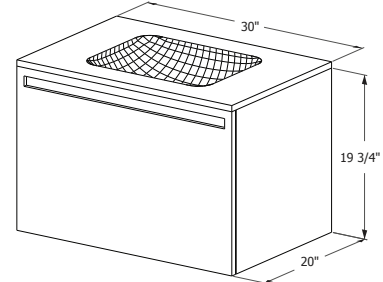

ELEMENT RAFFINÉ COLLECTION

VANITY 24", 30", 36" & 39" Wall-mount – 1 drawer + 1 inner drawer

(610, 762, 915 and 991 mm length)

ELR24WM

ELR30WM

3 INTEGRATED COUNTERTOP SELECTION (sold separately)

REFER TO LAVATORY SECTION FOR COUNTERTOP PRICING
IMPORTANT: Element vanities are 20" in depth front to back.

3 INTEGRATED COUNTERTOP SELECTION (sold separately)

REFER TO LAVATORY SECTION FOR COUNTERTOP PRICING
IMPORTANT: Element vanities are 20" in depth front to back.

ELR36WM

3 INTEGRATED COUNTERTOP SELECTION (sold separately)

REFER TO LAVATORY SECTION FOR COUNTERTOP PRICING
IMPORTANT: Element vanities are 20" in depth front to back.

ELR39WM

3 INTEGRATED COUNTERTOP SELECTION (sold separately)

REFER TO LAVATORY SECTION FOR COUNTERTOP PRICING
IMPORTANT: Element vanities are 20" in depth front to back.

ALL MODELS

NOTE: Approximate measurement. The manufacturer accepts 1/4" (6.35 mm) variance. WETSTYLE cannot be responsible for any technical errors and reserves the right to make revisions without notice.