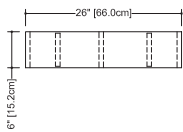

19 7/8": For bathtub models BC 0801, BC 0803

PLAN VIEW