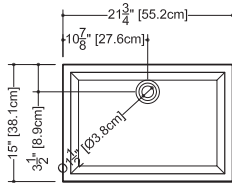

CUBE COLLECTION

SERIES VC 8-U 15", 21-3/4", 36", 42", 48" and 54" undermount

(381, 552, 914, 1067, 1219 and 1372 mm)

VC 821U (weight 18 lb/8 kg)

PLAN VIEW

FRONT VIEW