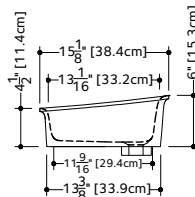

SIDE VIEW

NOTE: Approximate measurement. The manufacturer accepts 1/4" (6.35 mm) variance. WETSTYLE cannot be responsible for any technical errors and reserves the right to make revisions without notice.