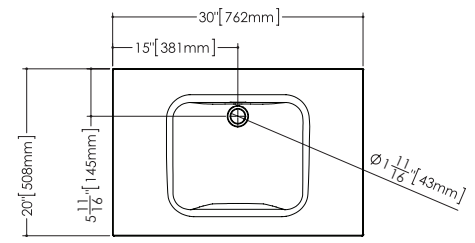

ELEMENT COLLECTION

VELXS 30 30" x 20" x 5/8"

(762 x 508 x 16 mm)

ELEMENT LAVATORY

1 SELECT MODEL AND FAUCET HOLES CONFIGURATION

1A - Without overflow
or
1B - With overflow
+
1Bi - Overflow trim finish

2 SELECT FINISH

3 OPTION
Pop-up drain p.316

WEIGHT: 20 lb (US) 9 kg (CA)

APPROXIMATE DELIVERY: 4 weeks

FREIGHT: Consult Freight Annex

1A MODEL WITHOUT OVERFLOW (Ex.: VELXS-30-1-GA) **MADE OF WETMAR BIO™**

CODE	FAUCET HOLE	OVERFLOW	MATTE (MA)	TRUE HIGH GLOSS™ (GA)
VELXS-30	No hole	None	$915	$1040
VELXS-30-1	1 hole for mono faucet	None	$955	$1080
VELXS-30-8	3 holes for 8" c/c faucet	None	$975	$1100

1B MODEL WITH OVERFLOW (Ex.: VELXS-30-O-1-PC-GA)

CODE	FAUCET HOLE	OVERFLOW	MATTE (MA)	TRUE HIGH GLOSS™ (GA)
VELXS-30-O	No hole	Overflow	$1020	$1160
VELXS-30-O-1	1 hole for mono faucet	Overflow	$1060	$1200
VELXS-30-O-8	3 holes for 8" c/c faucet	Overflow	$1080	$1220

+ 1Bi SELECT OVERFLOW TRIM FINISH Append selection to code (Ex.: VELXS-30-O-1-PC-GA)

ADD TO CODE	DESCRIPTION	PRICE
-NT, -PC, -BN	No Trim, Polished Chrome, Brushed Nickel	No charge
-MB, -SB	Matte Black, Satin Brass	+$100

2 SELECT FINISH Append selection to code (Ex.: VELXS-30-O-1-PC-GA)

ADD TO CODE	DESCRIPTION
-GA, -MA	White True High Gloss™, White Matte

PLAN VIEW