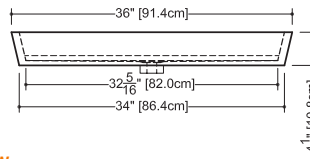

CUBE COLLECTION

SERIES VC 8-A 15", 21-3/4", 36", 42", 48" and 54" above counter

(381, 552, 914, 1067, 1219 and 1372 mm)

VC 821A (weight 18 lb/8 kg)

PLAN VIEW

FRONT VIEW

SIDE VIEW

VC 836A (weight 27 lb/12 kg)

PLAN VIEW

FRONT VIEW

SIDE VIEW

VC 842A (weight 33 lb/15 kg)

PLAN VIEW

FRONT VIEW

SIDE VIEW

VC 848A (weight 37 lb/17 kg)

PLAN VIEW

FRONT VIEW

SIDE VIEW

VC 854A (weight 42 lb/19 kg)

PLAN VIEW

FRONT VIEW

SIDE VIEW

NOTE: Approximate measurement. The manufacturer accepts 1/4" (6.35 mm) variance. WETSTYLE cannot be responsible for any technical errors and reserves the right to make revisions without notice.

CUBE VESSEL SINK