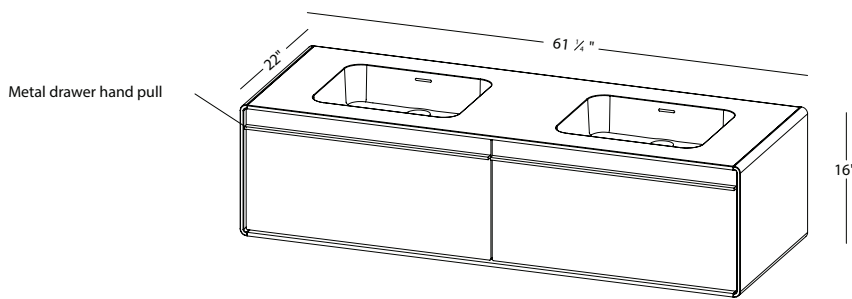

DÉCO COLLECTION

VANITY 60" Wall-mount – 2 drawers

(1525 mm length)

1 NOTES

WOOD: All natural wood finishes, AWI Rated 5 Finish, FSC Certified, CARB Compliant, Formaldehyde free, may differ slightly from sample or pictures as natural wood grains vary somewhat from piece to piece adding natural beauty and character making each made-to-order piece unique

IMPORTANT: Please indicate on your purchase order your choice of lavatory. Must be purchased with a WETSTYLE Deco integrated countertop (sold separately). Vessel sinks cannot be used with Deco vanities.

DCO60WM

FEATURES

- Hand pull and legs made of solid stainless steel
- Finished interior drawers
- Slow closing ball bearing glides

DRAWERS CONFIGURATION

APPROXIMATE DELIVERY: 4 - 6 weeks
*7 weeks for premium finishes

FREIGHT: Consult Freight Annex

2 AVAILABLE CONFIGURATIONS (ex: DCO60WM-W11L21-MBL)

CONFIGURATION	DRAWER FACADE (L)	EXTERIOR (L)	NEXT STEP
WL	Wood (W)	Lacquer (L)	Go to 3.1
WW	Wood (W)	Wood (W)	Go to 3.2
LL	Lacquer (L)	Lacquer (L)	Go to 3.3

HOW TO BUILD A CODE

	DRAWER FACADE (L)		EXTERIOR (L)		METAL FINISH	Use opposite page to ensure your finish combination is possible
	W or L	Color code	W or L	Color code	Metal code	
<i>Déco 60" Wall-mount</i>	W or L	Color code	W or L	Color code	Metal code	
Example: DCO60WM	-W	-1	-L	-21	-MBL	

NOTE: Approximate measurement. The manufacturer accepts 1/4" (6.35 mm) variance. WETSTYLE cannot be responsible for any technical errors and reserves the right to make revisions without notice.