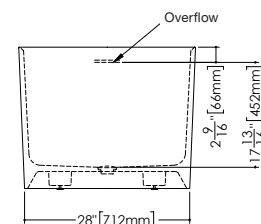

PLAN VIEW

PERSPECTIVE VIEW

FRONT VIEW

SIDE VIEW

NOTE: Approximate measurement. The manufacturer accepts 1/4" (6.35 mm) variance. WETSTYLE cannot be responsible for any technical errors and reserves the right to make revisions without notice.