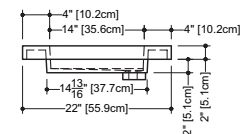

SIDE VIEW

NOTE: Approximate measurement. The manufacturer accepts 1/4" (6.35 mm) variance. WETSTYLE cannot be responsible for any technical errors and reserves the right to make revisions without notice.