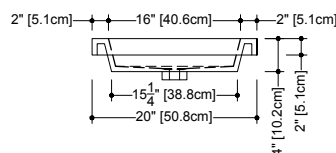

VCMS 20

FRONT VIEW