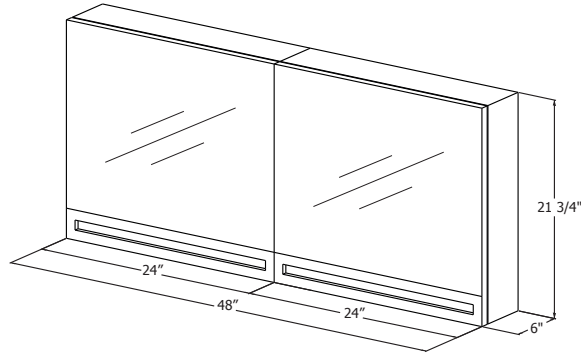

ELEMENT RAFFINÉ COLLECTION

LIFT-UP MIRRRORED CABINET 48", 60" and 72" length

(1219, 1525 and 1829 mm length)

ELR48MU

ELR60MU