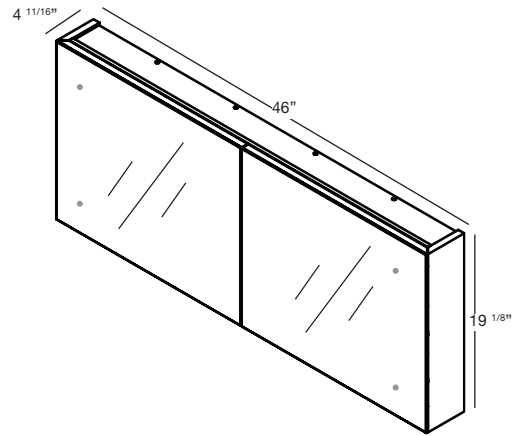

M COLLECTION

MIRRORED CABINET 19¹/₈" Surface Mount – 28", 34", 40", 46", 58" and 70" (711, 864, 1016, 1168, 1473 and 1778 mm length)

M46ME

NOTE: Approximate measurement. The manufacturer accepts 1/4" (6.35 mm) variance. WETSTYLE cannot be responsible for any technical errors and reserves the right to make revisions without notice.