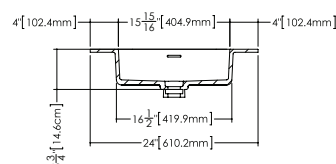

DÉCO COLLECTION

VDCOS 24 24-1/8" x 22" x 2"

(610 x 559 x 51 mm)

VDCOXS 24 24" x 22" x 7/16"

(610 x 559 x 11 mm)

DÉCO LAVATORY

1 SELECT MODEL AND FAUCET HOLES CONFIGURATION

- 1A - Without overflow
- OR
- 1B - With overflow
- + 1Bi - Overflow trim finish

2 SELECT FINISH

3 OPTION - IMPORTANT

Important: This sink has a recessed drain hole. For a perfect look, we strongly recommend using the following drain models: DS02RF or DS02RF-O p.316

WEIGHT:
VDCOS-24 17 lb (US) 8 kg (CA)
VDCOXS-24 14 lb (US) 6 kg (CA)
APPROXIMATE DELIVERY: 4 weeks
FREIGHT: Consult Freight Annex

1A MODEL WITHOUT OVERFLOW (Ex.: VDCOS-24-1-GA)

MADE OF WETMAR BIO™

4" HEIGHT 2" SEMI-RECESSED

CODE	CODE	FAUCET HOLE	OVERFLOW	MATTE (MA)	TRUE HIGH GLOSS™ (GA)	NEW MATTE BLACK (MBL) MATTE GREY (MGR)
VDCOS-24	VDCOXS-24	No hole	None	$895	$1015	$1220
VDCOS-24-1	VDCOXS-24-1	1 hole for mono faucet	None	$935	$1055	$1260
VDCOS-24-8	VDCOXS-24-8	3 holes for 8" c/c faucet	None	$955	$1075	$1280

1B MODEL WITH OVERFLOW (Ex.: VDCOS-24-O-1-PC-GA)

4" HEIGHT 2" SEMI-RECESSED

CODE	CODE	FAUCET HOLE	OVERFLOW	MATTE (MA)	TRUE HIGH GLOSS™ (GA)	NEW MATTE BLACK (MBL) MATTE GREY (MGR)
VDCOS-24-O	VDCOXS-24-O	No hole	Overflow	$1000	$1135	$1360
VDCOS-24-O-1	VDCOXS-24-O-1	1 hole for mono faucet	Overflow	$1040	$1175	$1400
VDCOS-24-O-8	VDCOXS-24-O-8	3 holes for 8" c/c faucet	Overflow	$1060	$1195	$1420

+ 1Bi SELECT OVERFLOW TRIM FINISH Append selection to code (Ex.: VDCOS-24-O-1-PC-GA)

ADD TO CODE	DESCRIPTION	PRICE
-NT, -PC, -BN	No Trim, Polished Chrome, Brushed Nickel	No charge
-MB, -SB	Matte Black, Satin Brass	+$50

2 SELECT FINISH Append selection to code (Ex.: VDCOS-24-O-1-PC-GA)

ADD TO CODE	DESCRIPTION
-GA, -MA, -MGR, -MBL	White True High Gloss™, White Matte, Matte Grey, Matte Black

VDCOS 24

PLAN VIEW

FRONT VIEW

SIDE VIEW

VDCOXS 24

PLAN VIEW

FRONT VIEW