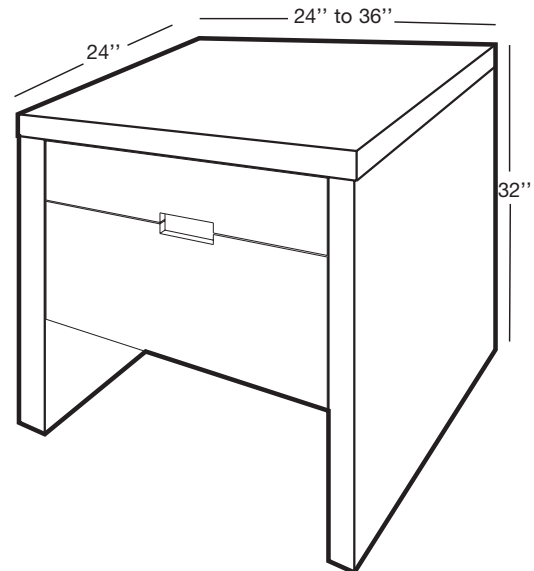

WOOD: All natural wood finishes, may differ from sample or pictures as wood grains vary somewhat from piece to piece. This adds natural beauty and character making each made-to-order piece unique in veining, grain, pattern and color.

Important: Please indicate on your purchase order your choice of lavatory

2 MODEL SELECTION

LENGTH		FINISHES					
INCHES	CM	WOOD	WENGE (2)	WHITE (5)	BLACK (31)	ST. HAR. GREY (36)	PRICE
24"	61	OAK	F124-24-2	F124-24-5	F124-24-31	F124-24-36	$3150
30"	76	OAK	F124-30-2	F124-30-5	F124-30-31	F124-30-36	$3265
36"	91	OAK	F124-36-2	F124-36-5	F124-36-31	F124-36-36	$3400
INCHES	CM	WOOD	COFFEE BEAN (37)	SMOKED (38)	PRICE	NATURAL (1)	PRICE
24"	61	OAK	F124-24-37	F124-24-38	$3150	F124-24-1	$4100
30"	76	OAK	F124-30-37	F124-30-38	$3265	F124-30-1	$4245
36"	91	OAK	F124-36-37	F124-36-38	$3400	F124-36-1	$4420
INCHES	CM	WOOD	NATURAL (11)	NATURAL NO CALICO (12)	CHOCOLATE (16)	PRICE	
24"	61	WALNUT	F124-24-11	F124-24-12	F124-24-16	$4100	
30"	76	WALNUT	F124-30-11	F124-30-12	F124-30-16	$4245	
36"	107	WALNUT	F124-36-11	F124-36-12	F124-36-16	$4420	
INCHES	CM	WOOD	EUCALYPTUS (81)*	MOZAMBIQUE (82)*	PRICE		
24"	61	PREMIUM	F124-24-81	F124-24-82	$5330		
30"	76	PREMIUM	F124-30-81	F124-30-82	$5515		
36"	91	PREMIUM	F124-36-81	F124-36-82	$5740		

3 SINK COMPATIBILITY

See compatibility chart (p. 294-295)

APPROXIMATE DELIVERY: 4 weeks - *6 weeks for premium finishes
FREIGHT: Consult Freight Annex

NOTE: Approximate measurement. The manufacturer accepts 1/4" (6.35 mm) variance. WETSTYLE cannot be responsible for any technical errors and reserves the right to make revisions without notice.