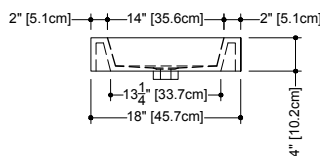

VCM 18

FRONT VIEW