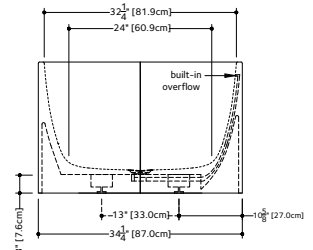

PLAN VIEW

FRONT VIEW

SIDE VIEW

NOTE: Approximate measurement. The manufacturer accepts 1/4" (6.35 mm) variance. WETSTYLE cannot be responsible for any technical errors and reserves the right to make revisions without notice.