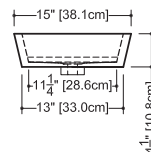

CUBE COLLECTION

SERIES VC 8-A 15", 21-3/4", 36", 42", 48" and 54" above counter

(381, 552, 914, 1067, 1219 and 1372 mm)

1 SELECT MODEL AND FAUCET HOLES CONFIGURATION

- 1A - Without overflow
- or 1B - With overflow
- + 1Bi - Overflow trim finish

2 SELECT FINISH

3 OPTION

Pop-up drain

p.316

APPROXIMATE DELIVERY:

4 weeks

FREIGHT:

Consult Freight Annex

*Oak bridge for models VC842A, VC848A and VC854A can be ordered in other shades. p.307

VC821A-O-NT-GA
VC836A-O-NT-GA
VC848A-O-NT-GA

1A MODEL WITHOUT OVERFLOW (Ex.: VC848A-GA)

MADE OF WETMAR BIO™

CODE	OVERFLOW	ACCESSORY	MATTE (MA)	TRUE HIGH GLOSS™ (GA)
VC 815A	None	None	$825	$935
VC 821A	None	None	$1050	$1195
VC 836A	None	None	$1215	$1380
VC842A	None	Oak bridge wenge shade included*	$1400	$1590
VC 848A	None	Oak bridge wenge shade included*	$1580	$1795
VC 854A	None	Oak bridge wenge shade included*	$1955	$2220

1B MODEL WITH OVERFLOW (Ex.: VC848A-O-PC-GA)

CODE	OVERFLOW	ACCESSORY	MATTE (MA)	TRUE HIGH GLOSS™ (GA)
VC 815A-O	Overflow	None	$930	$1055
VC 821A-O	Overflow	None	$1155	$1315
VC 836A-O	Overflow	None	$1320	$1500
VC842A-O	Overflow	Oak bridge wenge shade included*	$1505	$1710
VC 848A-O	Overflow	Oak bridge wenge shade included*	$1740	$1975
VC 854A-O	Overflow	Oak bridge wenge shade included*	$2110	$2400

+ 1Bi SELECT OVERFLOW TRIM FINISH Append selection to code (Ex.: VC848A-O-PC-GA)

ADD TO CODE	DESCRIPTION	PRICE
-NT, -PC, -BN	No Trim, Polished Chrome, Brushed Nickel	No charge
-MB, -SB	Matte Black, Satin Brass	15", 21", 36" and 42" +$50 48" and 54" +$100

2 SELECT FINISH Append selection to code (Ex.: VC848A-O-PC-GA)

ADD TO CODE	DESCRIPTION
-GA, -MA	White True High Gloss™, White Matte

VC 815A (weight 13 lb/6 kg)

FRONT VIEW

SIDE VIEW