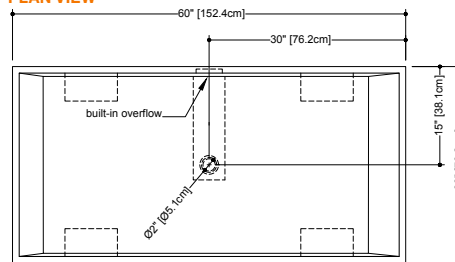

FAUCET INSTALLATION

Wall-mounted, floor-mounted or column for wall or deck mounted faucet (direct deck-mounted is not possible).

1 SELECT MODEL (Ex.: BC0802-PC-GA)

MADE OF WETMAR BIO™

CODE	POSITION	FEET	MATTE (MA)	TRUE HIGH GLOSS™ (GA)
BC 0802-B	Freestanding	WETMAR BIO™ Dark Brown	$6585	$7715
BC 0802-W	Freestanding	WETMAR BIO™ White	$6585	$7715

2 SELECT DRAIN AND OVERFLOW TRIM FINISH Append selection to code (Ex.: BC0802-PC-GA)

	WHITE	POLISHED CHROME	BRUSHED NICKEL	PRICE	MATTE BLACK	SATIN BRASS	PRICE
Drain cover and o/f metal trim		-PC	-BN	No charge	-MB	-SB	+$300
Drain cover only (o/f without trim)	-WHNT	-PCNT	-BNNT	No charge	-MBNT	-SBNT	+$200

3 SELECT PLUMBING CONNECTION Append selection to code (Ex.: BC0802-PC-COP-GA)

This tub is equipped with WETSTYLE Plug & Bathe™ overflow and drain connection system.

Included	Standard ABS connection	PRICE
-COP	Copper connection (local code dependant)	+$230

4 SELECT FINISH Append selection to code (Ex.: BC0802-PC-GA)

ADD TO CODE	DESCRIPTION
-GA, -MA	White True High Gloss™, White Matte

NEW - CUSTOM COLORS AVAILABLE +$2400 to price of Gloss (GA) finish
RAL/Pantone code or color sample to be specified

PLAN VIEW