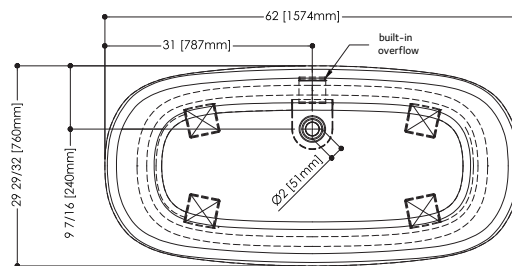

PLAN VIEW

FRONT VIEW

SIDE VIEW

NOTE: Approximate measurement. The manufacturer accepts 1/4" (6.35 mm) variance. WETSTYLE cannot be responsible for any technical errors and reserves the right to make revisions without notice.