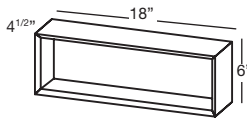

M18ST (NO DOOR)