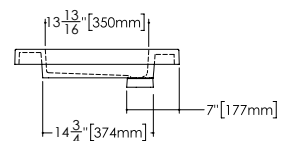

SIDE VIEW

NOTE: Approximate measurement. The manufacturer accepts 1/4" (6.35 mm) variance. WETSTYLE cannot be responsible for any technical errors and reserves the right to make revisions without notice.