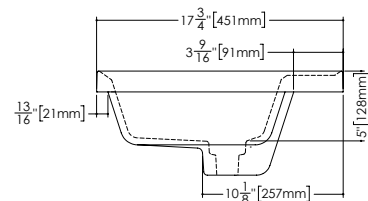

SIDE VIEW

NOTE: Approximate measurement. The manufacturer accepts 1/4" (6.35 mm) variance. WETSTYLE cannot be responsible for any technical errors and reserves the right to make revisions without notice.