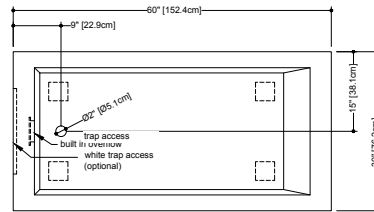

1 SELECT MODEL (Ex.: BC1401-PC-GA)

MADE OF WETMAR BIO™

CODE	POSITION		OPTIONAL WHITE TRAP ACCESS	MATTE (MA)	TRUE HIGH GLOSS™ (GA)
BC 1401		Freestanding	Available, must be specified if required	$5925	$6945
BC 1402-R		Right	Available, must be specified if required	$5925	$6945
BC 1402-L		Left	Available, must be specified if required	$5925	$6945
BC 1404-R		Right	Available, must be specified if required	$5925	$6945
BC 1404-L		Left	N/A	$5925	$6945
BC 1405-R		Right	N/A	$5925	$6945
BC 1405-L		Left	Available, must be specified if required	$5925	$6945
BC 1406-R		Right	N/A	$5220	$5795
BC 1406-L		Left	N/A	$5220	$5795

2 SELECT DRAIN AND OVERFLOW TRIM FINISH Append selection to code (Ex.: BC1401-PC-GA)

	WHITE	POLISHED CHROME	BRUSHED NICKEL	PRICE	MATTE BLACK	SATIN BRASS	PRICE
Drain cover and o/f metal trim		-PC	-BN	No charge	-MB	-SB	+$300
Drain cover only (o/f without trim)	-WHNT	-PCNT	-BNNT	No charge	-MBNT	-SBNT	+$200

3 SELECT PLUMBING CONNECTION Append selection to code (Ex.: BC1401-PC-COP-GA)

Included	Standard ABS connection	PRICE
-COP	Copper connection (local code dependant)	+$230

4 SELECT FINISH Append selection to code (Ex.: BC1401-PC-GA)

ADD TO CODE	DESCRIPTION
-GA, -MA	White True High Gloss™, White Matte

NEW - CUSTOM COLORS AVAILABLE +$2400 to price of Gloss (GA) finish
RAL/Pantone code or color sample to be specified

PLAN VIEW