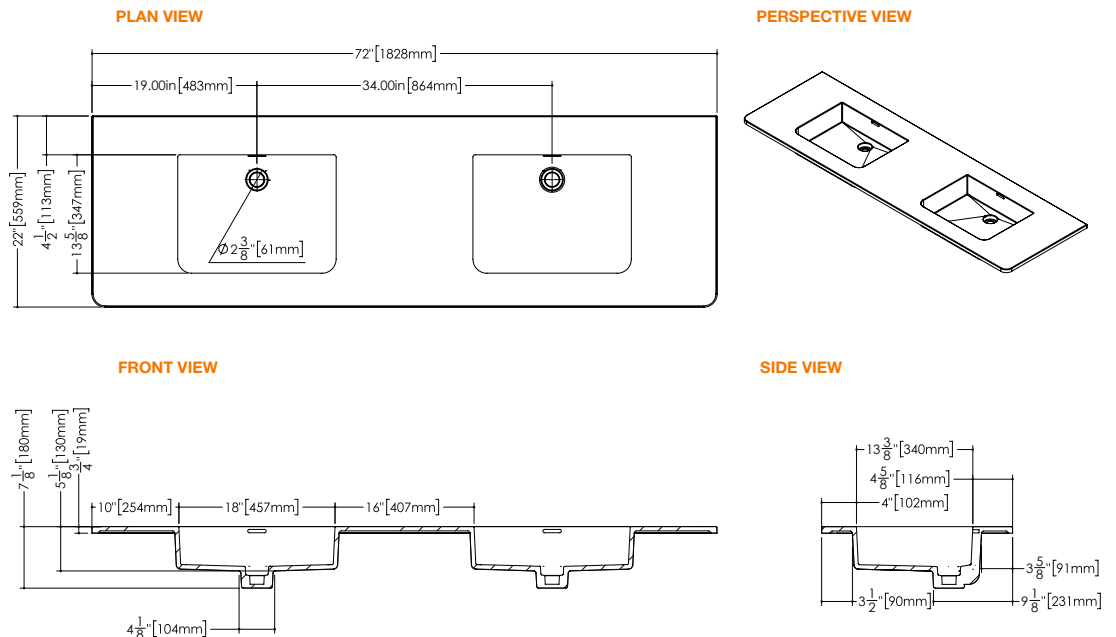

BAUHAUS COLLECTION

NEW

VBHXS 72 72" x 22" x 3/4"

(1825 x 559 x 19 mm)

BAUHAUS LAVATORY

1 SELECT MODEL AND FAUCET HOLES CONFIGURATION

- 1A - Without overflow
- or
- 1B - With overflow
- + 1Bi - Overflow trim finish

2 SELECT FINISH

3 OPTION

Pop-up drain p.316

WEIGHT: 41 lb (US) 19 kg (CA)
APPROXIMATE DELIVERY: 4 weeks
FREIGHT: Consult Freight Annex

1A MODEL WITHOUT OVERFLOW (Ex.: VBHXS-72-1-GA)

MADE OF WETMAR BIO™

CODE	FAUCET HOLE	OVERFLOW	MATTE (MA)	TRUE HIGH GLOSS™ (GA)	NEW MATTE BLACK (MBL) MATTE GREY (MGR)
VBHXS-72	No hole	None	$2055	$2335	$2800
VBHXS-72-1	1 hole for mono faucet	None	$2115	$2395	$2860
VBHXS-72-8	3 holes for 8" c/c faucet	None	$2135	$2415	$2880

1B MODEL WITH OVERFLOW (Ex.: VBHXS-72-O-1-PC-GA)

MADE OF WETMAR BIO™

CODE	FAUCET HOLE	OVERFLOW	MATTE (MA)	TRUE HIGH GLOSS™ (GA)	NEW MATTE BLACK (MBL) MATTE GREY (MGR)
VBHXS-72-O	No hole	Overflow	$2215	$2515	$3020
VBHXS-72-O-1	1 hole for mono faucet	Overflow	$2275	$2575	$3080
VBHXS-72-O-8	3 holes for 8" c/c faucet	Overflow	$2295	$2595	$3100

+ 1Bi SELECT OVERFLOW TRIM FINISH Append selection to code (Ex.: VBHXS-72-O-1-PC-GA)

ADD TO CODE	DESCRIPTION	PRICE
-NT, -PC, -BN	No Trim, Polished Chrome, Brushed Nickel	No charge
-MB, -SB	Matte Black, Satin Brass	+$100

2 SELECT FINISH Append selection to code (Ex.: VBHXS-72-O-1-PC-GA)

ADD TO CODE	DESCRIPTION
-GA, -MA, -MGR, -MBL	White True High Gloss™, White Matte, Matte Grey, Matte Black

NOTE: Approximate measurement. The manufacturer accepts 1/4" (6.35 mm) variance. WETSTYLE cannot be responsible for any technical errors and reserves the right to make revisions without notice.