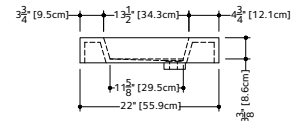

OVE COLLECTION

VOV 48 48" x 22" x 4"

(1219 x 559 x 102 mm)

VOVS 48 48" x 22" x 2"

(1219 x 559 x 51 mm)

1 SELECT MODEL AND FAUCET HOLES CONFIGURATION

- 1A - Without overflow
- or 1B - With overflow
- + 1Bi - Overflow trim finish

2 SELECT FINISH

3 ACCESSORY INCLUDED

Oak bridge wenge shade. Other shades must be specified p.308

4 OPTION

Pop-up drain p.316

5 FLOATING SINK BRACKET SYSTEM

Important: Bracket and/or decorative trim must be ordered at the same time as the lavatory. p.83

WEIGHT: 42 lb (US) 19 kg (CA)
APPROXIMATE DELIVERY: 4 weeks
FREIGHT: Consult Freight Annex

1A MODEL WITHOUT OVERFLOW (Ex.: VOV-48-1-GA)

MADE OF WETMAR BIO™

4" HEIGHT 2" SEMI-RECESSED

CODE	CODE	FAUCET HOLE	OVERFLOW	MATTE (MA)	TRUE HIGH GLOSS™ (GA)
VOV-48	VOVS-48	No hole	None	$1365	$1550
VOV-48-1	VOVS-48-1	1 hole for mono faucet	None	$1425	$1610
VOV-48-8	VOVS-48-8	3 holes for 8" c/c faucet	None	$1445	$1630

1B MODEL WITH OVERFLOW (Ex.: VOV-48-O-1-PC-GA)

4" HEIGHT 2" SEMI-RECESSED

CODE	CODE	FAUCET HOLE	OVERFLOW	MATTE (MA)	TRUE HIGH GLOSS™ (GA)
VOV-48-O	VOVS-48-O	No hole	Overflow	$1520	$1730
VOV-48-O-1	VOVS-48-O-1	1 hole for mono faucet	Overflow	$1580	$1790
VOV-48-O-8	VOVS-48-O-8	3 holes for 8" c/c faucet	Overflow	$1600	$1810

+ 1Bi SELECT OVERFLOW TRIM FINISH Append selection to code (Ex.: VOV-48-O-1-PC-GA)

ADD TO CODE	DESCRIPTION	PRICE
-NT, -PC, -BN	No Trim, Polished Chrome, Brushed Nickel	No charge
-MB, -SB	Matte Black, Satin Brass	+$100

2 SELECT FINISH Append selection to code (Ex.: VOV-48-O-1-PC-GA)

ADD TO CODE	DESCRIPTION
-GA, -MA	White True High Gloss™, White Matte

PLAN VIEW

VOV 48

SIDE VIEW

VOVS 48

NOTE: Approximate measurement. The manufacturer accepts 1/4" (6.35 mm) variance. WETSTYLE cannot be responsible for any technical errors and reserves the right to make revisions without notice.