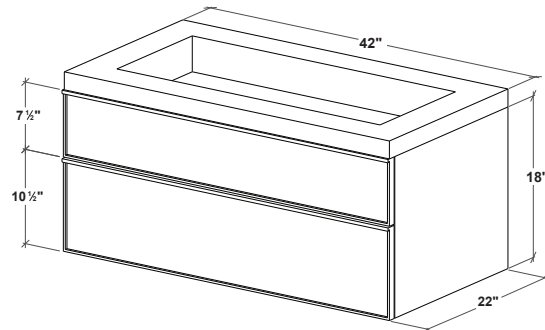

WOOD: All natural wood finishes, AWI Rated 5 Finish, FSC Certified, CARB Compliant, Formaldehyde free may differ slightly from sample or pictures as natural wood grains vary somewhat from piece to piece adding natural beauty and character making each made-to-order piece unique.

IMPORTANT: Please indicate on your purchase order your choice of lavatory. Must be purchased with a WETSTYLE integrated countertop (sold separately). Vessel sinks cannot be used with FRAME Linea vanities without a countertop. Lavatory will extend beyond the vanity by approximately 1/8" on both sides to better prevent potential water accumulation between the lavatory and the vanity.

2 MODEL SELECTION 42"

FINISHES		CODE	PRICE
WOOD			
Oak	Natural (1)	FRL42WM-1	$4015
Oak	Wenge (2)	FRL42WM-2	$3835
Oak	White (5)	FRL42WM-5	$3835
Oak	Black (31)	FRL42WM-31	$3835
Oak	St. Har. Grey (36)	FRL42WM-36	$3835
Oak	Coffee Bean (37)	FRL42WM-37	$3835
Oak	Smoked (38)	FRL42WM-38	$3835
WOOD			
Walnut	Natural No Calico (12)	FRL42WM-12	$4015
Walnut	Chocolate (16)	FRL42WM-16	$4015
LACQUER			
Mat	White (21)	FRL42WM-21	$3675
Mat	St. Har. Grey (28)	FRL42WM-28	$3675
Mat	Black (29)	FRL42WM-29	$3675

* Walnut natural (11) and premium finishes not available

FRL36WM

FEATURES

- All wood construction
- Hand pull crafted in solid wood
- Finished drawer interiors
- Blum slow close glides
- Vertical grain pattern

DRAWERS CONFIGURATION

UPPER
Horseshoe

LOWER
Horseshoe

APPROXIMATE DELIVERY: 4-6 weeks

FREIGHT: Consult Freight Annex

3 OPTIONAL GLASS INSERTS FOR DRAWER FACADES

Not available on this model

4 INTEGRATED COUNTERTOP SELECTION (sold separately)

REFER TO LAVATORY SECTION FOR COUNTERTOP PRICING

Lavatory and vanity must be ordered at the same time as the lavatory requires special preparation at the factory

VCS 42 / VC 42 (p. 60)

5 ACCESSORY & SUGGESTED COMPLEMENTS

FRAME Linea Mirrored Cabinet	p. 214
M Towel Holder	p. 280
FRAME Linea Linen Cabinet	p. 207

NOTE: Approximate measurement. The manufacturer accepts 1/4" (6.35 mm) variance. WETSTYLE cannot be responsible for any technical errors and reserves the right to make revisions without notice.