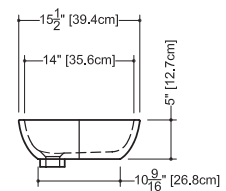

NOTE: Approximate measurement. The manufacturer accepts 1/4" (6.35 mm) variance. WETSTYLE cannot be responsible for any technical errors and reserves the right to make revisions without notice.