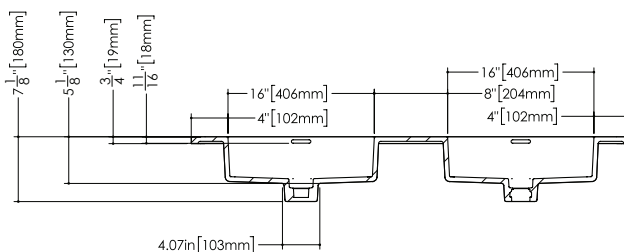

PERSPECTIVE VIEW

FRONT VIEW