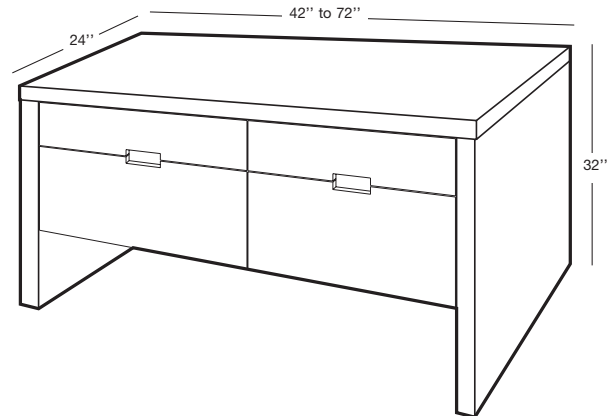

3 SINK COMPATIBILITY

See compatibility chart (p. 294-295)

APPROXIMATE DELIVERY: 4 weeks - *6 weeks for premium finishes

FREIGHT: Consult Freight Annex

NOTE: Approximate measurement. The manufacturer accepts 1/4" (6.35 mm) variance. WETSTYLE cannot be responsible for any technical errors and reserves the right to make revisions without notice.