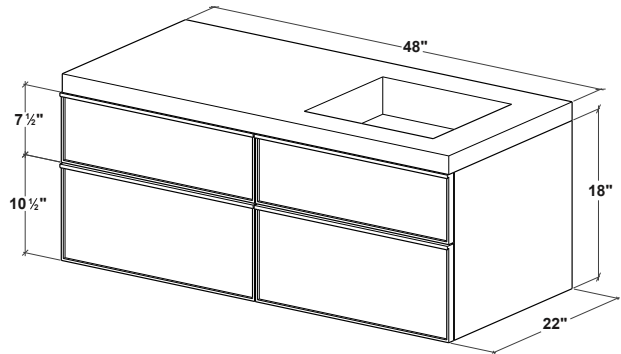

WOOD: All natural wood finishes, AWI Rated 5 Finish, FSC Certified, CARB Compliant, Formaldehyde free may differ slightly from sample or pictures as natural wood grains vary somewhat from piece to piece adding natural beauty and character making each made-to-order piece unique.

IMPORTANT: Please indicate on your purchase order your choice of lavatory. Must be purchased with a WETSTYLE integrated countertop (sold separately). Vessel sinks cannot be used with FRAME Linea vanities without a countertop. Lavatory will extend beyond the vanity by approximately 1/8" on both sides to better prevent potential water accumulation between the lavatory and the vanity.

2 MODEL SELECTION 48" RIGHT BASINS

FINISHES		CODE	PRICE
WOOD			
Oak	Natural (1)	FRL48WM-R-1	$6080
Oak	Wenge (2)	FRL48WM-R-2	$5850
Oak	White (5)	FRL48WM-R-5	$5850
Oak	Black (31)	FRL48WM-R-31	$5850
Oak	St. Har. Grey (36)	FRL48WM-R-36	$5850
Oak	Coffee Bean (37)	FRL48WM-R-37	$5850
Oak	Smoked (38)	FRL48WM-R-38	$5850
WOOD			
Walnut	Natural No Calico (12)	FRL48WM-R-12	$6080
Walnut	Chocolate (16)	FRL48WM-R-16	$6080
LACQUER			
Mat	White (21)	FRL48WM-R-21	$5545
Mat	St. Har. Grey (28)	FRL48WM-R-28	$5545
Mat	Black (29)	FRL48WM-R-29	$5545

* Walnut natural (11) and premium finishes not available

FRL48WM-R

FEATURES

- All wood construction
- Hand pull crafted in solid wood
- Finished drawer interiors
- Blum slow close glides
- Vertical grain pattern