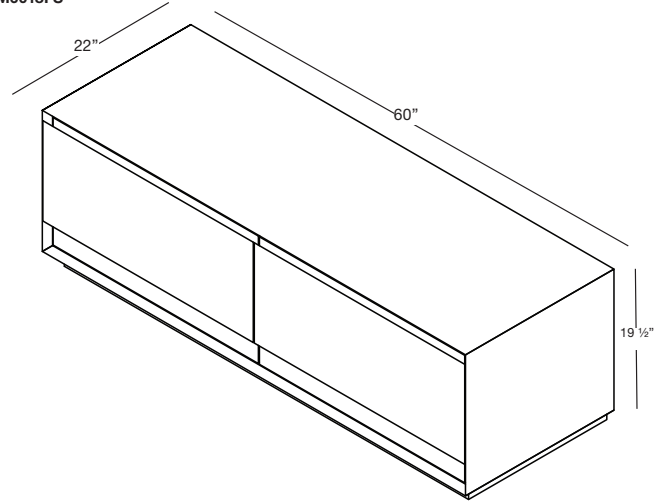

M COLLECTION

VANITY 19.5" height Freestanding – 2 drawers 48" and 60", 3 drawers 72"

(1219 and 1525, 1829 mm length)

M4818FS

M6018FS

M7218FS

DRAWER CONFIGURATION

NOTE: Approximate measurement. The manufacturer accepts 1/4" (6.35 mm) variance. WETSTYLE cannot be responsible for any technical errors and reserves the right to make revisions without notice.