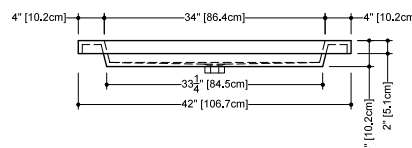

VCS 42

FRONT VIEW