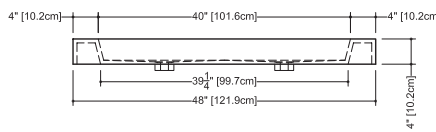

VC 48

FRONT VIEW