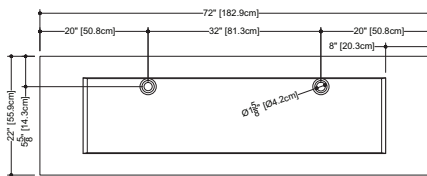

VC 72T 72" x 22" x 4"

(1829 x 559 x 102 mm)

VCS 72T 72" x 22" x 2"

(1829 x 559 x 51 mm)

CUBE LAVATORY

1 SELECT MODEL AND FAUCET HOLES CONFIGURATION

- 1A - Without overflow
- or 1B - With overflow
- + 1Bi - Overflow trim finish

2 SELECT FINISH

3 ACCESSORY INCLUDED

Oak bridge wenge shade. Other shades must be specified p.308

4 OPTION

Pop-up drain p.316

WEIGHT: 75 lb (US) 34 kg (CA)
APPROXIMATE DELIVERY: 4 weeks
FREIGHT: Consult Freight Annex

1A MODEL WITHOUT OVERFLOW (Ex.: VC-72T-1-GA)

MADE OF WETMAR BIO™

4" HEIGHT 2" SEMI-RECESSED

CODE	CODE	FAUCET HOLE	OVERFLOW	MATTE (MA)	TRUE HIGH GLOSS™ (GA)
VC-72T	VCS-72T	No hole	None	$2275	$2585
VC-72T-1	VCS-72T-1	1 hole for mono faucet	None	$2335	$2645
VC-72T-8	VCS-72T-8	3 holes for 8" c/c faucet	None	$2355	$2665

1B MODEL WITH OVERFLOW (Ex.: VC-72T-O-1-PC-GA)

4" HEIGHT 2" SEMI-RECESSED

CODE	CODE	FAUCET HOLE	OVERFLOW	MATTE (MA)	TRUE HIGH GLOSS™ (GA)
VC-72T-O	VCS-72T-O	No hole	Overflow	$2435	$2765
VC-72T-O-1	VCS-72T-O-1	1 hole for mono faucet	Overflow	$2495	$2825
VC-72T-O-8	VCS-72T-O-8	3 holes for 8" c/c faucet	Overflow	$2515	$2845

+ 1Bi SELECT OVERFLOW TRIM FINISH Append selection to code (Ex.: VC-72T-O-1-PC-GA)

ADD TO CODE	DESCRIPTION	PRICE
-NT, -PC, -BN	No Trim, Polished Chrome, Brushed Nickel	No charge
-MB, -SB	Matte Black, Satin Brass	+$100

2 SELECT FINISH Append selection to code (Ex.: VC-72T-O-1-PC-GA)

ADD TO CODE	DESCRIPTION
-GA, -MA	White True High Gloss™, White Matte

PLAN VIEW

VC 72T