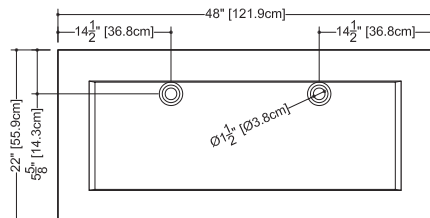

- 1A - Without overflow
- or 1B - With overflow
- + 1Bi - Overflow trim finish

2 SELECT FINISH

3 ACCESSORY INCLUDED

Oak bridge wenge shade. Other shades must be specified p.308

4 OPTION

Pop-up drain p.316

5 FLOATING SINK BRACKET SYSTEM

Important: Bracket and/or decorative trim must be ordered at the same time as the lavatory. p.83

WEIGHT: 46 lb (US) 21 kg (CA)
APPROXIMATE DELIVERY: 4 weeks
FREIGHT: Consult Freight Annex

VC48-O-NT-GA

1A MODEL WITHOUT OVERFLOW (Ex.: VC-48-1-GA)

MADE OF WETMAR BIO™

4" HEIGHT 2" SEMI-RECESSED

CODE	CODE	FAUCET HOLE	OVERFLOW	MATTE (MA)	TRUE HIGH GLOSS™ (GA)
VC-48	VCS-48	No hole	None	$1500	$1695
VC-48-1	VCS-48-1	1 hole for mono faucet	None	$1560	$1765
VC-48-8	VCS-48-8	3 holes for 8" c/c faucet	None	$1580	$1785

1B MODEL WITH OVERFLOW (Ex.: VC-48-O-1-PC-GA)

4" HEIGHT 2" SEMI-RECESSED

CODE	CODE	FAUCET HOLE	OVERFLOW	MATTE (MA)	TRUE HIGH GLOSS™ (GA)
VC-48-O	VCS-48-O	No hole	Overflow	$1655	$1870
VC-48-O-1	VCS-48-O-1	1 hole for mono faucet	Overflow	$1715	$1940
VC-48-O-8	VCS-48-O-8	3 holes for 8" c/c faucet	Overflow	$1740	$1965

+ 1Bi SELECT OVERFLOW TRIM FINISH Append selection to code (Ex.: VC-48-O-1-PC-GA)

ADD TO CODE	DESCRIPTION	PRICE
-NT, -PC, -BN	No Trim, Polished Chrome, Brushed Nickel	No charge
-MB, -SB	Matte Black, Satin Brass	+$100

2 SELECT FINISH Append selection to code (Ex.: VC-48-O-1-PC-GA)

ADD TO CODE	DESCRIPTION
-GA, -MA	White True High Gloss™, White Matte

PLAN VIEW