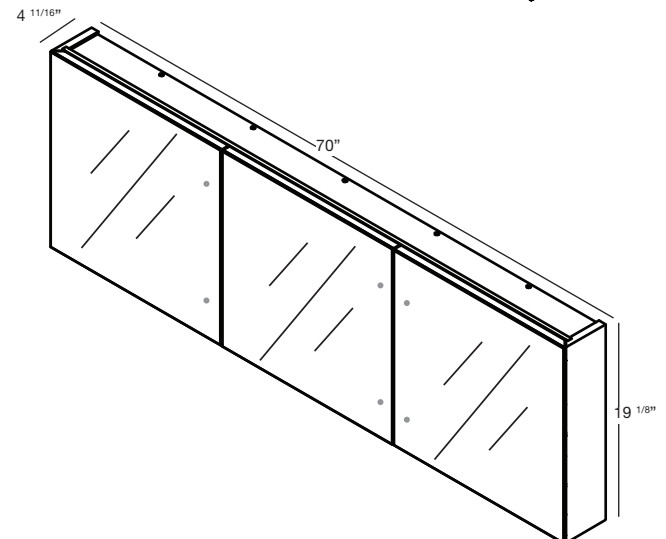

M COLLECTION

MIRRORED CABINET 19¹/₈" Surface Mount – 28", 34", 40", 46", 58" and 70" (711, 864, 1016, 1168, 1473 and 1778 mm length)

M28ME

M46ME

M34ME

M58ME

M40ME

M70ME