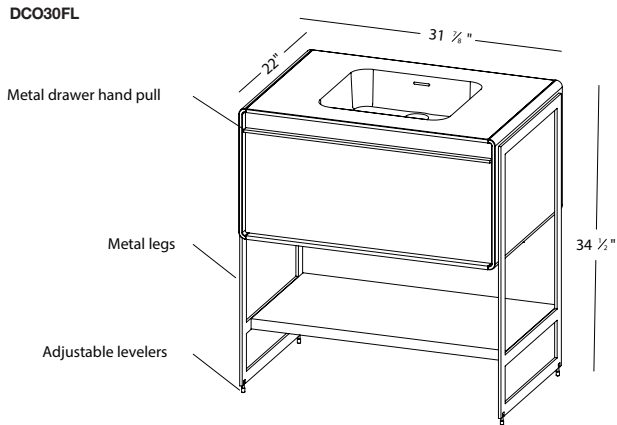

DÉCO COLLECTION

VANITY 30" Floor-mount – 1 drawer

(762 mm length)

1 NOTES

THIS UNIT MUST BE SECURED TO THE WALL

WOOD: All natural wood finishes, AWI Rated 5 Finish, FSC Certified, CARB Compliant, Formaldehyde free, may differ slightly from sample or pictures as natural wood grains vary somewhat from piece to piece adding natural beauty and character making each made-to-order piece unique

IMPORTANT: Please indicate on your purchase order your choice of lavatory. Must be purchased with a WETSTYLE Deco integrated countertop (sold separately). Vessel sinks cannot be used with Deco vanities.

FEATURES

- Hand pull and legs made of solid stainless steel
- Finished interior drawers
- Slow closing ball bearing glides

DRAWER CONFIGURATION

Horseshoe

APPROXIMATE DELIVERY: 4 - 6 weeks
*7 weeks for premium finishes

FREIGHT: Consult Freight Annex

2 AVAILABLE CONFIGURATIONS (ex: DCO30FL-W11L21L21-MBL)

CONFIGURATION	DRAWER FACADE (L)	EXTERIOR (L)	SHELF (L)	NEXT STEP
WWL	Wood (W)	Wood (W)	Lacquer (L)	Go to 3.1
WLW	Wood (W)	Lacquer (L)	Wood (W)	Go to 3.1
WLL	Wood (W)	Lacquer (L)	Lacquer (L)	Go to 3.1
WWW	Wood (W)	Wood (W)	Wood (W)	Go to 3.2
LLL	Lacquer (L)	Lacquer (L)	Lacquer (L)	Go to 3.3

HOW TO BUILD A CODE

	DRAWER FACADE (L)		EXTERIOR (L)		SHELF (L)		METAL FINISH	Use opposite page to ensure your finish combination is possible
	W or L	Color code	W or L	Color code	W or L	Color code	Metal code	
Deco 30" Floor-mount								
Example: DCO30FL	-W	-1	-L	-21	-L	-21	-MBL	

NOTE: Approximate measurement. The manufacturer accepts 1/4" (6.35 mm) variance. WETSTYLE cannot be responsible for any technical errors and reserves the right to make revisions without notice.