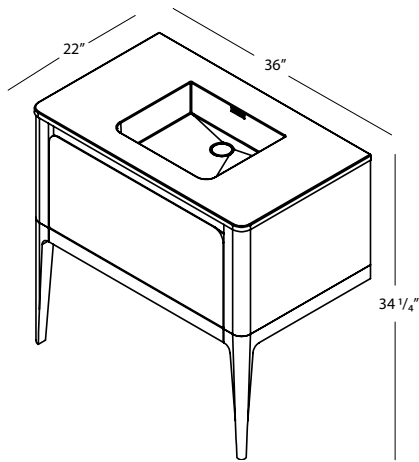

BAUHAUS COLLECTION

NEW

BAUHAUS 36" Wall-mount with legs

1 NOTES

THIS UNIT MUST BE SECURED TO THE WALL

WOOD: All natural wood finishes, AWI Rated 5 Finish, FSC Certified, CARB Compliant, Formaldehyde free, may differ slightly from sample or pictures as natural wood grains vary somewhat from piece to piece adding natural beauty and character making each made-to-order piece unique

IMPORTANT: Please indicate on your purchase order your choice of lavatory. Must be purchased with a WETSTYLE Bauhaus integrated countertop (sold separately). Vessel sinks cannot be used with Bauhaus vanities, unless a countertop is used.

DRAWER CONFIGURATION

Horseshoe

APPROXIMATE DELIVERY: 4-6 weeks

FREIGHT: Consult Freight Annex

2 AVAILABLE CONFIGURATIONS (ex: EBHS36WML-L28W1)

CONFIGURATION	DRAWER FAÇADE AND SIDES	TRIM AND LEGS	NEXT STEP
LW	Lacquer (L)	Wood (W)	Go to 3.1
WW	Wood (W)	Wood (W)	Go to 3.2
LL	Lacquer (L)	Lacquer (L)	Go to 3.3
WL	Wood (W)	Lacquer (L)	Go to 3.4

HOW TO BUILD A CODE

Bauhaus 36" Wall-Mount with Legs with St. Har. Grey Drawer/Sides and Oak Natural Trim & Legs	DRAWER FAÇADE AND SIDES		TRIM AND LEGS		Use opposite page to ensure your finish combination is possible
	W or L	Color code	W or L	Color code	
Example: EBHS36WML	-L	-28	-W	-1	

4 INTEGRATED COUNTERTOP SELECTION SOLD SEPARATELY

REFER TO LAVATORY SECTION FOR COUNTERTOP PRICING
Lavatory and vanity must be ordered at the same time as the lavatory requires special preparation at the factory

NOTE: Approximate measurement. The manufacturer accepts 1/4" (6.35 mm) variance. WETSTYLE cannot be responsible for any technical errors and reserves the right to make revisions without notice.