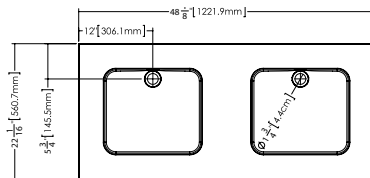

WEIGHT:
VDCOS-48 32 lb (US) 15 kg (CA)
VDCOXS-48 28 lb (US) 13 kg (CA)
APPROXIMATE DELIVERY: 4 weeks
FREIGHT: Consult Freight Annex

1A MODEL WITHOUT OVERFLOW (Ex.: VDCOS-48-1-GA)

MADE OF WETMAR BIO™

4" HEIGHT 2" SEMI-RECESSED

CODE	CODE	FAUCET HOLE	OVERFLOW	MATTE (MA)	TRUE HIGH GLOSS™ (GA)	NEW MATTE BLACK (MBL) MATTE GREY (MGR)
VDCOS-48	VDCOXS-48	No hole	None	$1475	$1675	$2010
VDCOS-48-1	VDCOXS-48-1	1 hole for mono faucet	None	$1535	$1735	$2070
VDCOS-48-8	VDCOXS-48-8	3 holes for 8" c/c faucet	None	$1555	$1755	$2090

1B MODEL WITH OVERFLOW (Ex.: VDCOS-48-O-1-PC-GA)

4" HEIGHT 2" SEMI-RECESSED

CODE	CODE	FAUCET HOLE	OVERFLOW	MATTE (MA)	TRUE HIGH GLOSS™ (GA)	NEW MATTE BLACK (MBL) MATTE GREY (MGR)
VDCOS-48-O	VDCOXS-48-O	No hole	Overflow	$1630	$1855	$2225
VDCOS-48-O-1	VDCOXS-48-O-1	1 hole for mono faucet	Overflow	$1690	$1915	$2285
VDCOS-48-O-8	VDCOXS-48-O-8	3 holes for 8" c/c faucet	Overflow	$1710	$1935	$2305

+ 1Bi SELECT OVERFLOW TRIM FINISH Append selection to code (Ex.: VDCOS-48-O-1-PC-GA)

ADD TO CODE	DESCRIPTION	PRICE
-NT, -PC, -BN	No Trim, Polished Chrome, Brushed Nickel	No charge
-MB, -SB	Matte Black, Satin Brass	+$50

2 SELECT FINISH Append selection to code (Ex.: VDCOS-48-O-1-PC-GA)

ADD TO CODE	DESCRIPTION
-GA, -MA, -MGR, -MBL	White True High Gloss™, White Matte, Matte Grey, Matte Black

VDCOS 48

PLAN VIEW

1 HOLE = 2 sets of 1 hole