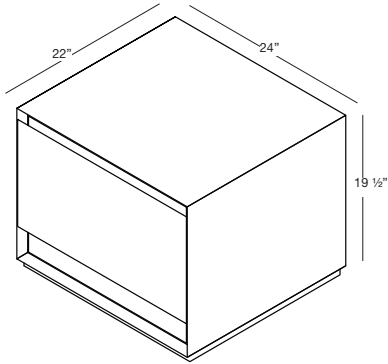

M COLLECTION

VANITY 19.5" height Freestanding – 1 drawer 24", 30", 36" and 42"

(610, 762, 914 and 1069 mm length)

M2418FS

M3018FS

M3618FS

M4218FS

DRAWER CONFIGURATION