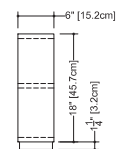

FREESTANDING NICHES

FREESTANDING NICHES 19-1/4" to 21-5/8" height 6" depth x 26" length (152 x 660 x 489 to 549 mm)

HEIGHT		FINISHES					
INCHES	CM	WOOD	WENGE (2)	WHITE (5)	BLACK (31)	ST. HAR. GREY (36)	PRICE
19 1/4"	51	OAK	S1914-2	S1914-5	S1914-31	S1914-36	$645
19 7/8"	51	OAK	S1978-2	S1978-5	S1978-31	S1978-36	$645
21 5/8"	66	OAK	S2158-2	S2158-5	S2158-31	S2158-36	$645
INCHES	CM	WOOD	COFFEE BEAN (37)	SMOKED (38)	PRICE	NATURAL (1)	PRICE
19 1/4"	51	OAK	S1914-37	S1914-38	$645	S1914-1	$855
19 7/8"	51	OAK	S1978-37	S1978-38	$645	S1978-1	$855
21 5/8"	66	OAK	S2158-37	S2158-38	$645	S2158-1	$855
INCHES	CM	WOOD	NATURAL (11)	NATURAL NO CALICO (12)	CHOCOLATE (16)		PRICE
19 1/4"	51	WALNUT	S1914-11	S1914-12	S1914-16		$855
19 7/8"	51	WALNUT	S1978-11	S1978-12	S1978-16		$855
21 5/8"	66	WALNUT	S2158-11	S2158-12	S2158-16		$855
INCHES	CM	WOOD	EUCALYPTUS (81)	MOZAMBIQUE (82)			PRICE
19 1/4"	51	PREMIUM	S1914-81	S1914-82			$1010
19 7/8"	51	PREMIUM	S1978-81	S1978-82			$1010
21 5/8"	66	PREMIUM	S2158-81	S2158-82			$1010

APPROXIMATE DELIVERY: 4 weeks - *6 weeks for premium finishes
FREIGHT: Consult Freight Annex

19 1/4": For bathtub models BC 11, BC 12

PLAN VIEW

FRONT VIEW

SIDE VIEW

19 7/8": For bathtub models BC 0801, BC 0803

PLAN VIEW

FRONT VIEW

SIDE VIEW

21 5/8": For bathtub models BC 01, BC 02, BC 03, BC 04, BC 10

PLAN VIEW

FRONT VIEW

SIDE VIEW

NOTE: Approximate measurement. The manufacturer accepts 1/4" (6.35 mm) variance. WETSTYLE cannot be responsible for any technical errors and reserves the right to make revisions without notice.