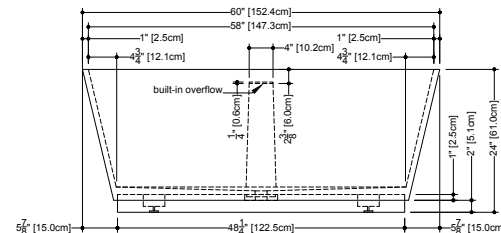

PLAN VIEW

FRONT VIEW

SIDE VIEW

CUBE COLLECTION

BC 09 60" x 30" x 24" Drop-in bathtub - no apron

(1534 x 762 x 610 mm)

- 1 SELECT MODEL
- 2 SELECT DRAIN AND OVERFLOW FINISH
- 3 SELECT PLUMBING CONNECTION
- 4 SELECT FINISH
- 5 ACCESSORIES