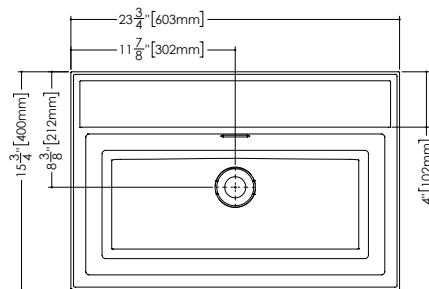

DROP-IN LAVATORY

1 SELECT MODEL AND FAUCET HOLES CONFIGURATION

- 1A - Without overflow
- 1B - With overflow
- + 1Bi - Overflow trim finish

2 SELECT FINISH

3 OPTION – IMPORTANT

This sink has a recessed drain hole. For a well-fitted look, we strongly recommend using the following drain model. DS02RF

p.316

WEIGHT: 24 lb (US) 11 kg (CA)
APPROXIMATE DELIVERY: 4 weeks
FREIGHT: Consult Freight Annex

1A MODEL WITHOUT OVERFLOW (Ex.: VLBQS24-1-GA)

MADE OF WETMAR BIO™

CODE	INSTALLATION	OVERFLOW	MATTE (MA)	TRUE HIGH GLOSS™ (GA)	NEW MATTE BLACK (MBL) MATTE GREY (MGR)
VLBQS24	No hole	None	$1045	$1190	$1430
VLBQS24-1	1 hole for mono faucet	None	$1085	$1230	$1470
VLBQS24-8	3 holes for 8" c/c faucet	None	$1105	$1250	$1490

1B MODEL WITH OVERFLOW (Ex.: VLBQS24-O-1-PC-GA)

CODE	INSTALLATION	OVERFLOW	MATTE (MA)	TRUE HIGH GLOSS™ (GA)	NEW MATTE BLACK (MBL) MATTE GREY (MGR)
VLBQS24-O	No hole	Overflow	$1155	$1310	$1570
VLBQS24-O-1	1 hole for mono faucet	Overflow	$1195	$1350	$1610
VLBQS24-O-8	3 holes for 8" c/c faucet	Overflow	$1215	$1370	$1630

+ 1Bi SELECT OVERFLOW TRIM FINISH Append selection to code (Ex.: VLBQS24-O-1-PC-GA)

ADD TO CODE	DESCRIPTION	PRICE
-NT, -PC, -BN	No Trim, Polished Chrome, Brushed Nickel	No charge
-MB, -SB	Matte Black, Satin Brass	+$50

2 SELECT FINISH Append selection to code (Ex.: VLBQS24-O-1-PC-GA)

ADD TO CODE	DESCRIPTION
-GA, -MA, -MGR, -MBL	White True High Gloss™, White Matte, Matte Grey, Matte Black

PLAN VIEW