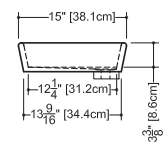

NOTE: Approximate measurement. The manufacturer accepts 1/4" (6.35 mm) variance. WETSTYLE cannot be responsible for any technical errors and reserves the right to make revisions without notice.