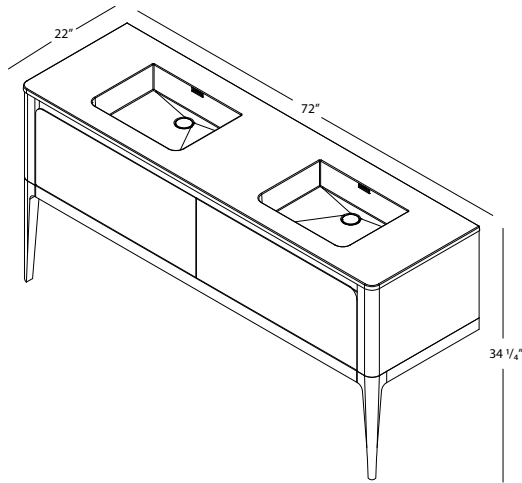

BAUHAUS COLLECTION

NEW

BAUHAUS 72" Wall-mount with legs

1 NOTES

THIS UNIT MUST BE SECURED TO THE WALL

WOOD: All natural wood finishes, AWI Rated 5 Finish, FSC Certified, CARB Compliant, Formaldehyde free, may differ slightly from sample or pictures as natural wood grains vary somewhat from piece to piece adding natural beauty and character making each made-to-order piece unique

IMPORTANT: Please indicate on your purchase order your choice of lavatory. Must be purchased with a WETSTYLE Bauhaus integrated countertop (sold separately). Vessel sinks cannot be used with Bauhaus vanities, unless a countertop is used.

DRAWERS CONFIGURATION

APPROXIMATE DELIVERY: 4-6 weeks
FREIGHT: Consult Freight Annex