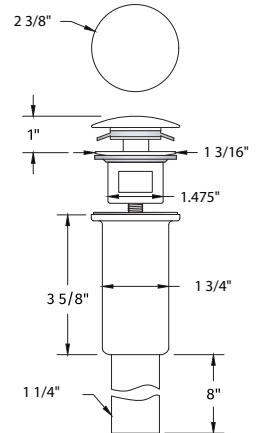

PLAN VIEW

APPROXIMATE DELIVERY: < 1 week
FREIGHT: Consult Freight Annex

DRAIN CAPS

FOR LAVATORIES AND VESSEL SINKS

CODE	FINISHED	PRICE
V-DCAP-MA*	Sink drain cap in MAT (MA)	$190
V-DCAP-GA*	Sink drain cap in True High Gloss™ (GA)	$210
V-DCAP-MB	Sink drain cap in Matte Black (MB)	$250
V-DCAP-MBL*	Sink drain cap in Matte Black (MBL)	$260
V-DCAP-MGR*	Sink drain cap in Matte Grey (MGR)	$260

* Drain Cap **MADE OF WETMAR BIO™**

FOR BATHTUBS

CODE	FINISHED	PRICE
B-DCAP-MA*	Bathtub drain cap in MAT (MA)	$200
B-DCAP-GA*	Bathtub drain cap in True High Gloss™ (GA)	$225
B-DCAP-MB	Bathtub drain cap in Matte Black (MB)	$265
B-DCAP-MBL*	Bathtub drain cap in Matte Black (MBL)	$275
B-DCAP-MGR*	Bathtub drain cap in Matte Grey (MGR)	$275

* Drain Cap **MADE OF WETMAR BIO™**