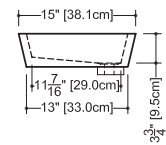

CUBE COLLECTION

SERIES VC 8-A 15", 21-3/4", 36", 42", 48" and 54" above counter

(381, 552, 914, 1067, 1219 and 1372 mm)

1 SELECT MODEL AND FAUCET HOLES CONFIGURATION

- 1A - Without overflow
- or 1B - With overflow
- + 1Bi - Overflow trim finish

2 SELECT FINISH

3 OPTION

Pop-up drain

p.316

APPROXIMATE DELIVERY:

4 weeks

FREIGHT:

Consult Freight Annex

*Oak bridge for models VC842A, VC848A and VC854A can be ordered in other shades. p.307

VC821A-O-NT-GA
VC836A-O-NT-GA
VC848A-O-NT-GA

1A MODEL WITHOUT OVERFLOW (Ex.: VC848A-GA)

MADE OF WETMAR BIO™

CODE	OVERFLOW	ACCESSORY	MATTE (MA)	TRUE HIGH GLOSS™ (GA)
VC 815A	None	None	$825	$935
VC 821A	None	None	$1050	$1195
VC 836A	None	None	$1215	$1380
VC842A	None	Oak bridge wenge shade included*	$1400	$1590
VC 848A	None	Oak bridge wenge shade included*	$1580	$1795
VC 854A	None	Oak bridge wenge shade included*	$1955	$2220

1B MODEL WITH OVERFLOW (Ex.: VC848A-O-PC-GA)

CODE	OVERFLOW	ACCESSORY	MATTE (MA)	TRUE HIGH GLOSS™ (GA)
VC 815A-O	Overflow	None	$930	$1055
VC 821A-O	Overflow	None	$1155	$1315
VC 836A-O	Overflow	None	$1320	$1500
VC842A-O	Overflow	Oak bridge wenge shade included*	$1505	$1710
VC 848A-O	Overflow	Oak bridge wenge shade included*	$1740	$1975
VC 854A-O	Overflow	Oak bridge wenge shade included*	$2110	$2400

+ 1Bi SELECT OVERFLOW TRIM FINISH Append selection to code (Ex.: VC848A-O-PC-GA)

ADD TO CODE	DESCRIPTION	PRICE
-NT, -PC, -BN	No Trim, Polished Chrome, Brushed Nickel	No charge
-MB, -SB	Matte Black, Satin Brass	15", 21", 36" and 42" +$50 48" and 54" +$100

2 SELECT FINISH Append selection to code (Ex.: VC848A-O-PC-GA)

ADD TO CODE	DESCRIPTION
-GA, -MA	White True High Gloss™, White Matte

VC 815A (weight 13 lb/6 kg)

FRONT VIEW

SIDE VIEW