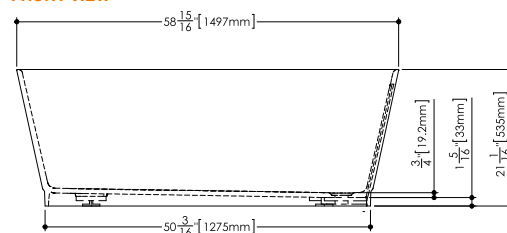

STRAIGHT COLLECTION

BST 01 58-15/16" x 27-15/16" x 21-1/16"

(1497 x 710 x 535 mm)

1. 1 SELECT MODEL
2. 2 SELECT DRAIN AND OVERFLOW FINISH
3. 3 SELECT PLUMBING CONNECTION
4. 4 SELECT FINISH
5. 5 ACCESSORIES

Oak bridge WENGE shade Included
Other shades must be specified p.308

Head Pillow HP01-5 p.313
Columns for wall or deck mounted faucets COL-WALL p.310
COL-DECK p.310

CAPACITY: 79 gal (US) 299 l (CA)
WEIGHT: 127 lb (US) 58 kg (CA)
APPROXIMATE DELIVERY: 4 - 6 weeks
FREIGHT: Consult Freight Annex

WETSTYLE Plug & Bathe™ overflow and drain connection system includes:

Soft-touch pop-up drain, for built-in overflow. Fits both 1 - 1/2" ABS drain waste and 1 - 1/2" tubular brass

1 - 1/2" ABS direct vertical drain waste fitting (copper/brass options also available)

1 - 1/2" ABS 90° Elbow drain waste fitting (copper/brass options also available)

IMPORTANT

All WETSTYLE tubs are equipped with our **Plug & Bathe™** overflow/drain system permitting installation completely from above without the need to open the floor from beneath; there is no need for an island drain or similar supplemental connection equipment.

FAUCET INSTALLATION

Wall-mounted, floor-mounted or column for wall or deck mounted faucet (direct deck-mounted is not possible).

1 SELECT MODEL (Ex.: BST01-PC-GA)

MADE OF WETMAR BIO™

CODE	POSITION	MATTE (MA)	TRUE HIGH GLOSS™ (GA)
BST 01	Freestanding	$4650	$5215

2 SELECT DRAIN AND OVERFLOW TRIM FINISH Append selection to code (Ex.: BST01-PC-GA)

	WHITE	POLISHED CHROME	BRUSHED NICKEL	PRICE	MATTE BLACK	SATIN BRASS	PRICE
Drain cover and o/f metal trim		-PC	-BN	No charge	-MB	-SB	+$300
Drain cover only (o/f without trim)	-WHNT	-PCNT	-BNNT	No charge	-MBNT	-SBNT	+$200

3 SELECT PLUMBING CONNECTION Append selection to code (Ex.: BST01-PC-COP-GA)