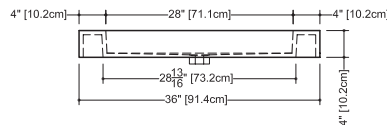

VC 36

FRONT VIEW