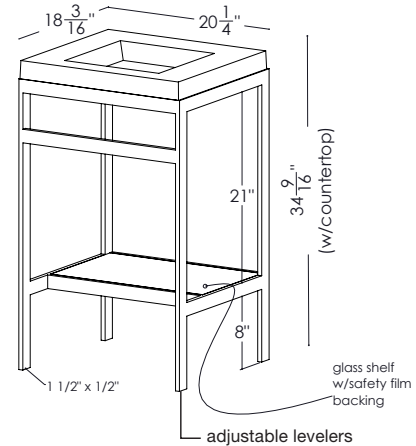

C COLLECTION METRO SERIES – 20" COMBINATION

CONSOLE 20-1/4" length (51 cm) 20-1/4" length x 18-3/16" depth x 34-9/16" height

(514 x 462 x 878 mm)

1 MODEL SELECTION

MATERIAL	FINISH	CODE	PRICE
Pure stainless steel	Brushed finish	CM20B	$2040
Pure stainless steel	Mirror finish	CM20M	$2375

Important: Please indicate in your order which lavatory is to be assembled with the console

Note: This is a pure stainless steel product (not chrome plated), grade 304

2 INTEGRATED COUNTERTOP SELECTION (Sold separately)

Refer to lavatory section for countertop pricing

Lavatory and console table must be ordered at the same time as the lavatory requires special preparation at the factory when installed on console

3 OPTION

Decorative round style bottle trap (see p. 316)

19" vertical mirror C2819 (see p. 296)

WEIGHT:	13,5 lb (US)	6,1 kg (CA)
APPROXIMATE DELIVERY:	< 1 week	
FREIGHT:	Consult Freight Annex	

C COLLECTION METRO SERIES – 24" COMBINATION

CONSOLE 24-1/4" length (61 cm) 24-1/4" length x 18-3/16" depth x 34-9/16" height

(616 x 462 x 878 mm)

1 MODEL SELECTION

MATERIAL	FINISH	CODE	PRICE
Pure stainless steel	Brushed finish	CM24B	$2080
Pure stainless steel	Mirror finish	CM24M	$2430

Important: Please indicate in your order which lavatory is to be assembled with the console

Note: This is a pure stainless steel product (not chrome plated), grade 304

2 INTEGRATED COUNTERTOP SELECTION (Sold separately)

Refer to lavatory section for countertop pricing

Lavatory and console table must be ordered at the same time as the lavatory requires special preparation at the factory when installed on console