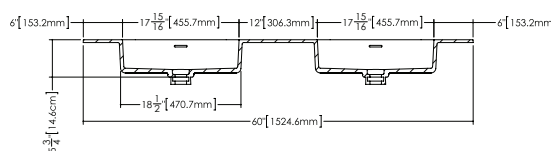

DÉCO COLLECTION

VDCOS 60 60-1/8" x 22" x 2"

(1524 x 559 x 51 mm)

VDCOXS 60 60" x 22" x 7/16"

(1524 x 559 x 11 mm)

1 SELECT MODEL AND FAUCET HOLES CONFIGURATION

- 1A - Without overflow
- or 1B - With overflow
- + 1Bi - Overflow trim finish

2 SELECT FINISH

3 OPTION - IMPORTANT

Important: This sink has a recessed drain hole. For a perfect look, we strongly recommend using the following drain models: DS02RF or DS02RF-O p.316

WEIGHT:
VDCOS-60 38 lb (US) 17 kg (CA)
VDCOXS-60 33 lb (US) 15 kg (CA)
APPROXIMATE DELIVERY: 4 weeks
FREIGHT: Consult Freight Annex

1A MODEL WITHOUT OVERFLOW (Ex.: VDCOS-60-1-GA)

MADE OF WETMAR BIO™

4" HEIGHT 2" SEMI-RECESSED

CODE	CODE	FAUCET HOLE	OVERFLOW	MATTE (MA)	TRUE HIGH GLOSS™ (GA)	NEW MATTE BLACK (MBL) MATTE GREY (MGR)
VDCOS-60	VDCOXS-60	No hole	None	$1680	$1910	$2290
VDCOS-60-1	VDCOXS-60-1	1 hole for mono faucet	None	$1740	$1970	$2350
VDCOS-60-8	VDCOXS-60-8	3 holes for 8" c/c faucet	None	$1760	$1990	$2370

1B MODEL WITH OVERFLOW (Ex.: VDCOS-60-O-1-PC-GA)

4" HEIGHT 2" SEMI-RECESSED

CODE	CODE	FAUCET HOLE	OVERFLOW	MATTE (MA)	TRUE HIGH GLOSS™ (GA)	NEW MATTE BLACK (MBL) MATTE GREY (MGR)
VDCOS-60-O	VDCOXS-60-O	No hole	Overflow	$1840	$2090	$2510
VDCOS-60-O-1	VDCOXS-60-O-1	1 hole for mono faucet	Overflow	$1900	$2150	$2570
VDCOS-60-O-8	VDCOXS-60-O-8	3 holes for 8" c/c faucet	Overflow	$1920	$2170	$2590

+ 1Bi SELECT OVERFLOW TRIM FINISH Append selection to code (Ex.: VDCOS-60-O-1-PC-GA)

ADD TO CODE	DESCRIPTION	PRICE
-NT, -PC, -BN	No Trim, Polished Chrome, Brushed Nickel	No charge
-MB, -SB	Matte Black, Satin Brass	+$50

2 SELECT FINISH Append selection to code (Ex.: VDCOS-60-O-1-PC-GA)

ADD TO CODE	DESCRIPTION
-GA, -MA, -MGR, -MBL	White True High Gloss™, White Matte, Matte Grey, Matte Black

VDCOS 60

PLAN VIEW

FRONT VIEW

SIDE VIEW

VDCOXS 60

PLAN VIEW

FRONT VIEW