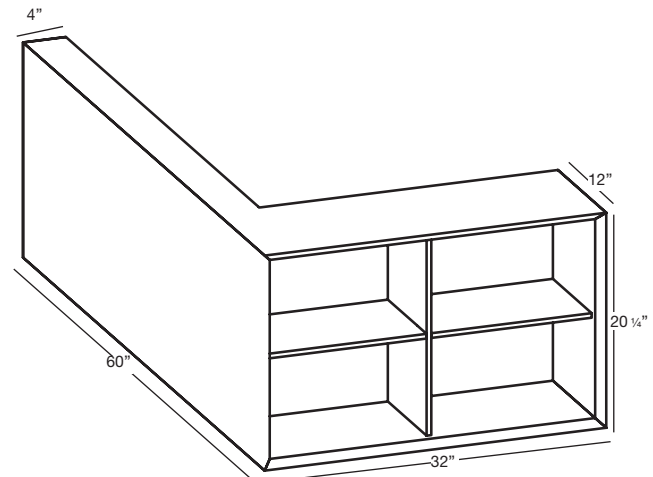

MCF60-NR (RIGHT)

APPROXIMATE DELIVERY: 4 weeks - *6 weeks for premium finishes

FREIGHT: Consult Freight Annex

NOTE: Approximate measurement. The manufacturer accepts 1/4" (6.35 mm) variance. WETSTYLE cannot be responsible for any technical errors and reserves the right to make revisions without notice.