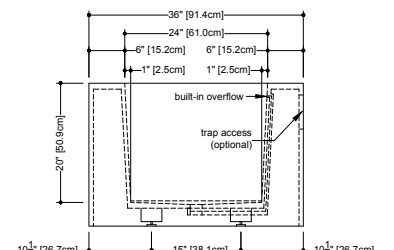

SIDE VIEW

NOTE: Approximate measurement. The manufacturer accepts 1/4" (6.35 mm) variance. WETSTYLE cannot be responsible for any technical errors and reserves the right to make revisions without notice.