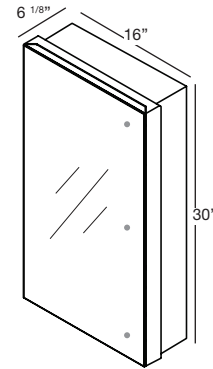

M1630MER-REC