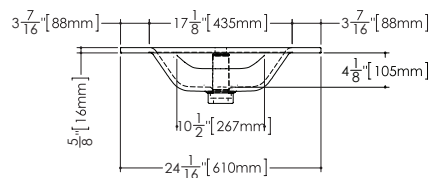

2 SELECT FINISH Append selection to code (Ex.: VELXS-24-O-1-PC-GA)

ADD TO CODE	DESCRIPTION
-GA, -MA	White True High Gloss™, White Matte

PLAN VIEW

PERSPECTIVE VIEW

FRONT VIEW

SIDE VIEW

NOTE: Approximate measurement. The manufacturer accepts 1/4" (6.35 mm) variance. WETSTYLE cannot be responsible for any technical errors and reserves the right to make revisions without notice.