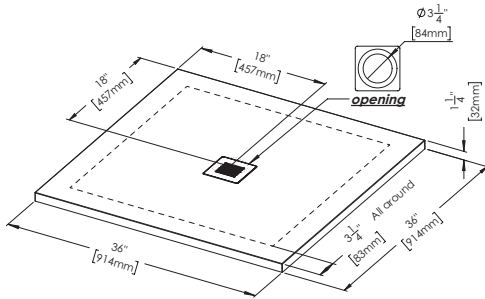

FEEL COLLECTION

NEW

CONCRETE TEXTURE