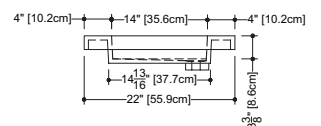

SIDE VIEW

NOTE: Approximate measurement. The manufacturer accepts 1/4" (6.35 mm) variance. WETSTYLE cannot be responsible for any technical errors and reserves the right to make revisions without notice.