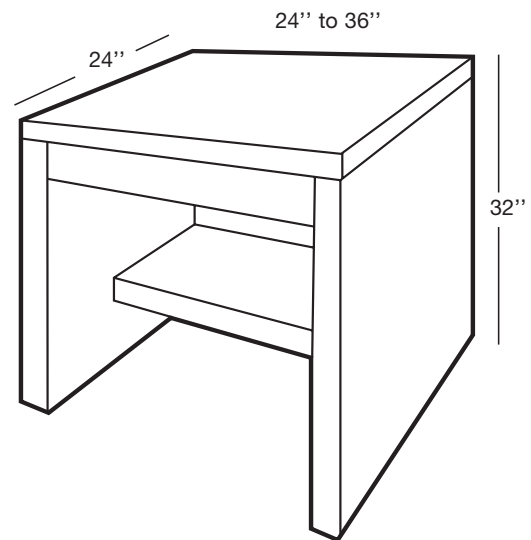

Important: Please indicate on your purchase order your choice of lavatory or vessel sink.

2 MODEL SELECTION

LENGTH		FINISHES					
INCHES	CM	WOOD	WENGE (2)	WHITE (5)	BLACK (31)	ST. HAR. GREY (36)	PRICE
24"	61	OAK	Z124-24-2	Z124-24-5	Z124-24-31	Z124-24-36	$2675
30"	76	OAK	Z124-30-2	Z124-30-5	Z124-30-31	Z124-30-36	$2785
36"	91	OAK	Z124-36-2	Z124-36-5	Z124-36-31	Z124-36-36	$2900
INCHES	CM	WOOD	COFFEE BEAN (37)	SMOKED (38)	PRICE	NATURAL (1)	PRICE
24"	61	OAK	Z124-24-37	Z124-24-38	$2675	Z124-24-1	$3475
30"	76	OAK	Z124-30-37	Z124-30-38	$2785	Z124-30-1	$3635
36"	91	OAK	Z124-36-37	Z124-36-38	$2900	Z124-36-1	$3765
INCHES	CM	WOOD	NATURAL (11)	NATURAL NO CALICO (12)	CHOCOLATE (16)	PRICE	
24"	61	WALNUT	Z124-24-11	Z124-24-12	Z124-24-16	$3475	
30"	76	WALNUT	Z124-30-11	Z124-30-12	Z124-30-16	$3635	
36"	107	WALNUT	Z124-36-11	Z124-36-12	Z124-36-16	$3765	
INCHES	CM	WOOD	EUCALYPTUS (81)*	MOZAMBIQUE (82)*	PRICE		
24"	61	PREMIUM	Z124-24-81	Z124-24-82	$4510		
30"	76	PREMIUM	Z124-30-81	Z124-30-82	$4725		
36"	91	PREMIUM	Z124-36-81	Z124-36-82	$4895		

3 SINK COMPATIBILITY

See compatibility chart (p. 294-295)

4 OPTION

Decorative round style bottle trap (p. 316)

APPROXIMATE DELIVERY: 4 weeks - *6 weeks for premium finishes

FREIGHT: Consult Freight Annex

NOTE: Approximate measurement. The manufacturer accepts 1/4" (6.35 mm) variance. WETSTYLE cannot be responsible for any technical errors and reserves the right to make revisions without notice.