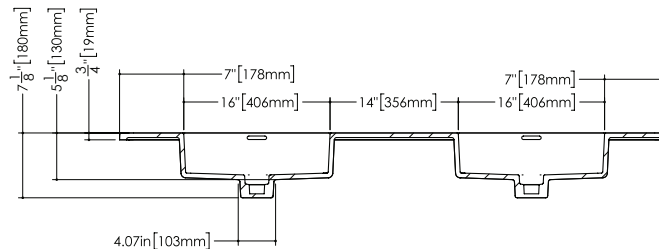

SIDE VIEW

NOTE: Approximate measurement. The manufacturer accepts 1/4" (6.35 mm) variance. WETSTYLE cannot be responsible for any technical errors and reserves the right to make revisions without notice.