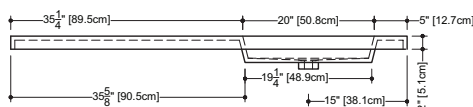

VCS 60R

FRONT VIEW