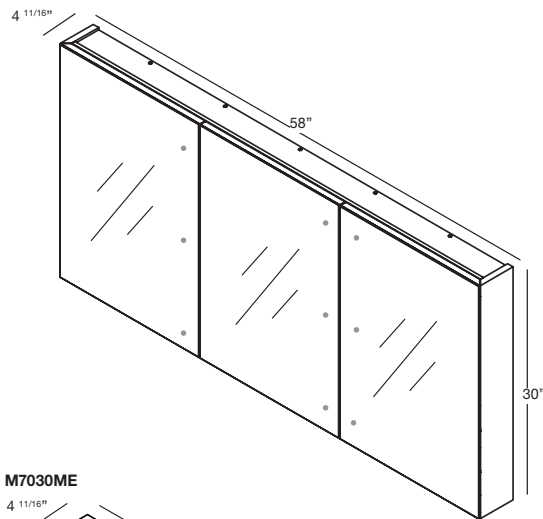

M COLLECTION

MIRRORED CABINET 30" Surface Mount – 28", 34", 40", 46", 58" and 70" (711, 864, 1016, 1168, 1473 and 1778 mm length)

M2830ME

M4630ME

M3430ME

M5830ME

M4030ME

M7030ME