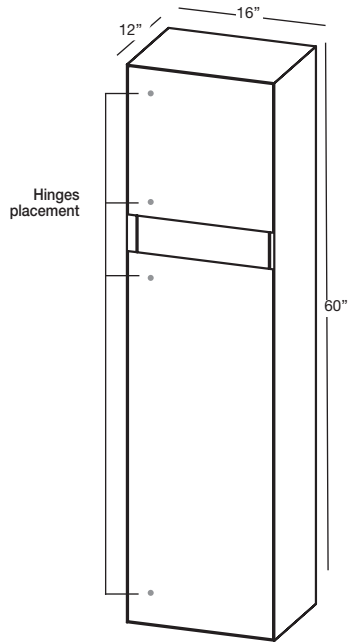

M27LN

M COLLECTION

LINEN CABINET 60" 16" and 27"

(406 and 686 mm length)

M16LNL