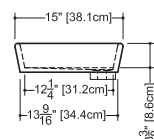

OVE COLLECTION

SERIES VOV 8-U 15", 21-1/2", 36" and 48" undermount

(381, 546, 914 and 1219 mm)

1 SELECT MODEL AND FAUCET HOLES CONFIGURATION

- 1A - Without overflow
- or
- 1B - With overflow
- + 1Bi - Overflow trim finish

2 SELECT FINISH

3 OPTION

Pop-up drain p.316

APPROXIMATE DELIVERY: 4 weeks

FREIGHT: Consult Freight Annex

*VOV815U is only available without overflow
**Oak bridge for model VOV848U can be ordered in other shades. p.308

1A MODEL WITHOUT OVERFLOW (Ex.: VOV848U-GA)

MADE OF WETMAR BIO™

CODE	OVERFLOW	ACCESSORY	MATTE (MA)	TRUE HIGH GLOSS™ (GA)
VOV 815U*	None	None	$575	$655
VOV 821U	None	None	$870	$990
VOV 836U	None	None	$1030	$1170
VOV 848U	None	Oak bridge wenge shade included**	$1340	$1520

1B MODEL WITH OVERFLOW (Ex.: VOV848U-O-PC-GA)

CODE	OVERFLOW	ACCESSORY	MATTE (MA)	TRUE HIGH GLOSS™ (GA)
VOV 821U-O	Overflow	None	$975	$1110
VOV 836U-O	Overflow	None	$1135	$1290
VOV 848U-O	Overflow	Oak bridge wenge shade included**	$1495	$1700

+ 1Bi SELECT OVERFLOW TRIM FINISH Append selection to code (Ex.: VOV848U-O-PC-GA)

ADD TO CODE	DESCRIPTION	PRICE
-NT, -PC, -BN	No Trim, Polished Chrome, Brushed Nickel	No charge
-MB, -SB	Matte Black, Satin Brass	15", 21" and 36" +$50 48" +$100

2 SELECT FINISH Append selection to code (Ex.: VOV848U-O-PC-GA)

ADD TO CODE	DESCRIPTION
-GA, -MA	White True High Gloss™, White Matte

PLAN VIEW

FRONT VIEW

SIDE VIEW

PLAN VIEW

FRONT VIEW

SIDE VIEW

PLAN VIEW

FRONT VIEW

SIDE VIEW

PLAN VIEW

FRONT VIEW

SIDE VIEW

NOTE: Approximate measurement. The manufacturer accepts 1/4" (6.35 mm) variance. WETSTYLE cannot be responsible for any technical errors and reserves the right to make revisions without notice.