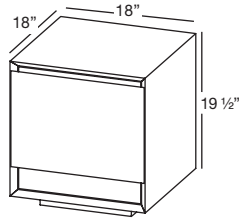

M COLLECTION METRO SERIES

M COLLECTION METRO SERIES

VANITY 19½" height Freestanding – 1 drawer 18", 20", 24", 30", 36" and 42" (457, 508, 610, 762, 914 and 1069 mm length)

MM1818FS

MM2018FS

MM2418FS

MM3018FS