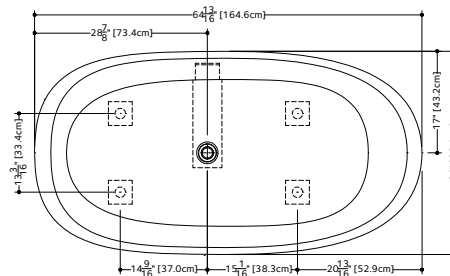

2 SELECT DRAIN AND OVERFLOW TRIM FINISH Append selection to code (Ex.: BTP01-R-PC-GA)

	WHITE	POLISHED CHROME	BRUSHED NICKEL	PRICE	MATTE BLACK	SATIN BRASS	PRICE
Drain cover and o/f metal trim		-PC	-BN	No charge	-MB	-SB	+$300
Drain cover only (o/f without trim)	-WHNT	-PCNT	-BNNT	No charge	-MBNT	-SBNT	+$200

3 SELECT PLUMBING CONNECTION Append selection to code (Ex.: BTP01-R-PC-COP-GA)

This tub is equipped with **WETSTYLE Plug & Bathe™** overflow and drain connection system.

Included	Description	Price
	Standard ABS connection	No charge
-COP	Copper connection (local code dependant)	+$230

4 SELECT FINISH Append selection to code (Ex.: BTP01-PC-GA)

ADD TO CODE	DESCRIPTION
-GA, -MA, -DA	White True High Gloss™, White Matte, White Dual †

† Dual finish: True High Gloss™ interior and rim and matte exterior

NEW - CUSTOM COLORS AVAILABLE +$2400 to price of Gloss (GA) finish RAL/Pantone code or color sample to be specified

IMPORTANT

All WETSTYLE tubs are equipped with our **Plug & Bathe™** overflow/drain system permitting installation completely from above without the need to open the floor from beneath; there is no need for an island drain or similar supplemental connection equipment.

FAUCET INSTALLATION

Wall-mounted, floor-mounted or column for wall or deck mounted faucet (direct deck-mounted is not possible).

PLAN VIEW