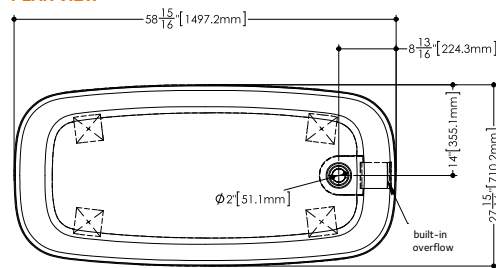

IMPORTANT

All WETSTYLE tubs are equipped with our **Plug & Bathe™** overflow/drain system permitting installation completely from above without the need to open the floor from beneath; there is no need for an island drain or similar supplemental connection equipment.

FAUCET INSTALLATION

Wall-mounted, floor-mounted or column for wall or deck mounted faucet (direct deck-mounted is not possible).

1 SELECT MODEL (Ex.: BST01-PC-GA)

MADE OF WETMAR BIO™

CODE	POSITION	MATTE (MA)	TRUE HIGH GLOSS™ (GA)
BST 01	Freestanding	$4650	$5215

2 SELECT DRAIN AND OVERFLOW TRIM FINISH Append selection to code (Ex.: BST01-PC-GA)

	WHITE	POLISHED CHROME	BRUSHED NICKEL	PRICE	MATTE BLACK	SATIN BRASS	PRICE
Drain cover and o/f metal trim		-PC	-BN	No charge	-MB	-SB	+$300
Drain cover only (o/f without trim)	-WHNT	-PCNT	-BNNT	No charge	-MBNT	-SBNT	+$200

3 SELECT PLUMBING CONNECTION Append selection to code (Ex.: BST01-PC-COP-GA)

		PRICE
This tub is equipped with WETSTYLE Plug & Bathe™ overflow and drain connection system.		
Included	Standard ABS connection	No charge
-COP	Copper connection (local code dependant)	+$230

4 SELECT FINISH Append selection to code (Ex.: BST01-PC-GA)

ADD TO CODE	DESCRIPTION
-GA, -MA	White True High Gloss™, White Matte

NEW - CUSTOM COLORS AVAILABLE +$2400 to price of Gloss (GA) finish
RAL/Pantone code or color sample to be specified

PLAN VIEW