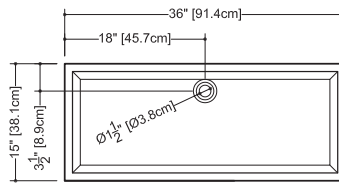

VC 836U (weight 27 lb/12 kg)

PLAN VIEW

FRONT VIEW