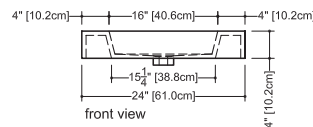

VC 24

FRONT VIEW