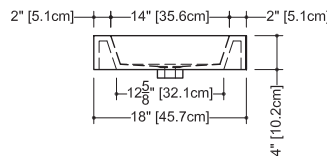

VC 18

FRONT VIEW