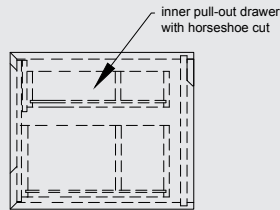

DRAWER CONFIGURATION

Internal side view
with horseshoe cut
(All models)

NOTE: Approximate measurement. The manufacturer accepts 1/4" (6.35 mm) variance. WETSTYLE cannot be responsible for any technical errors and reserves the right to make revisions without notice.