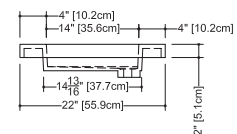

SIDE VIEW

NOTE: Approximate measurement. The manufacturer accepts 1/4" (6.35 mm) variance. WETSTYLE cannot be responsible for any technical errors and reserves the right to make revisions without notice.