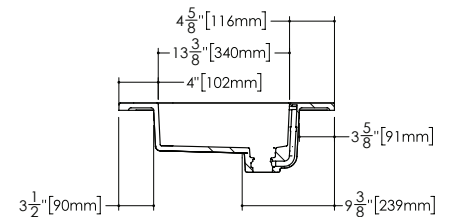

SIDE VIEW

NOTE: Approximate measurement. The manufacturer accepts 1/4" (6.35 mm) variance. WETSTYLE cannot be responsible for any technical errors and reserves the right to make revisions without notice.