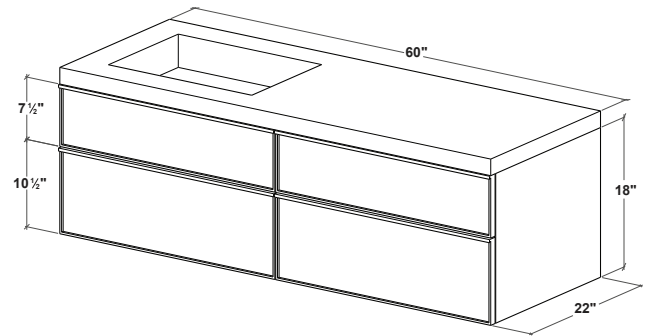

FRAME Linea Mirrored Cabinet	p. 214
M Towel Holder	p. 280
FRAME Linea Linen Cabinet	p. 207

FRL60WM-L

FEATURES

- All wood construction
- Hand pull crafted in solid wood
- Finished drawer interiors
- Blum slow close glides
- Vertical grain pattern