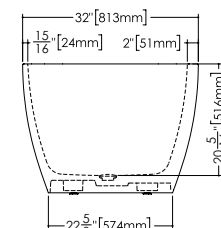

PLAN VIEW

PERSPECTIVE VIEW

FRONT VIEW

SIDE VIEW

NOTE: Approximate measurement. The manufacturer accepts 1/4" (6.35 mm) variance. WETSTYLE cannot be responsible for any technical errors and reserves the right to make revisions without notice.