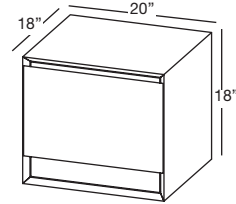

M COLLECTION METRO SERIES

VANITY 18" height Wall-mount – 1 drawer 18" and 20" length

(457 and 508 mm length)

MM1818WM

MM2018WM

3 INTEGRATED COUNTERTOP SELECTION (sold separately)

REFER TO LAVATORY SECTION FOR COUNTERTOP PRICING
· 2" / 4" height models