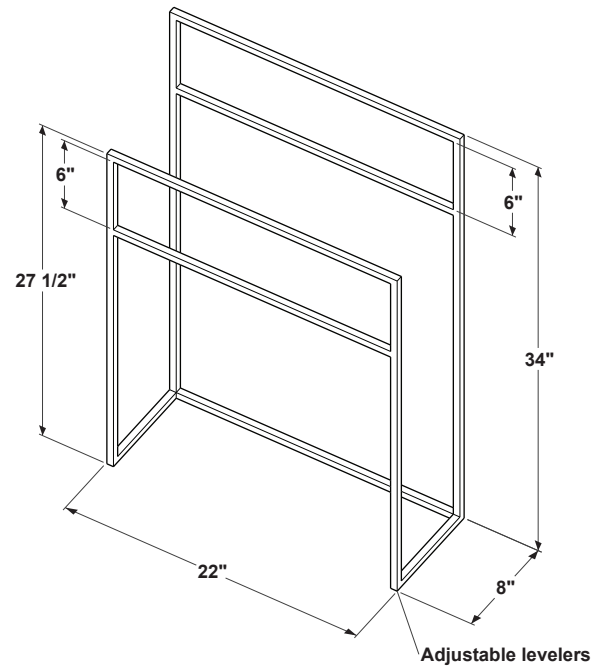

C₂ COLLECTION

TOWEL HOLDER 22" length

(56 cm)

1 MODEL SELECTION

MATERIAL	FINISH	CODE	PRICE
Pure Stainless Steel*	Matte Black	C2-22TH-MBL	$1615

* Matte Black Finish, 304 Stainless Steel, Solid Bar, Powder coated finish

WEIGHT:	17 lb (US)	7.7 kg (CA)
APPROXIMATE DELIVERY:	< 1 week	
FREIGHT:	Consult Freight Annex	

NOTE: Approximate measurement. The manufacturer accepts 1/4" (6.35 mm) variance. WETSTYLE cannot be responsible for any technical errors and reserves the right to make revisions without notice.