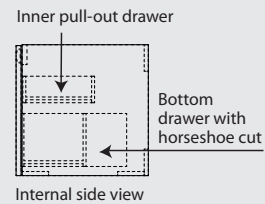

NOTE: Approximate measurement. The manufacturer accepts 1/4" (6.35 mm) variance. WETSTYLE cannot be responsible for any technical errors and reserves the right to make revisions without notice.