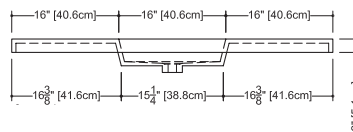

CUBE COLLECTION

VC 48C 48" x 22" x 4"

(1219 x 559 x 102 mm)

VCS 48C 48" x 22" x 2"

(1219 x 559 x 51 mm)

1 SELECT MODEL AND FAUCET HOLES CONFIGURATION

- 1A - Without overflow
- or 1B - With overflow
- + 1Bi - Overflow trim finish

2 SELECT FINISH

3 OPTION

Pop-up drain p.316

4 FLOATING SINK BRACKET SYSTEM

Important: Bracket and/or decorative trim must be ordered at the same time as the lavatory. p.83

WEIGHT: 40 lb (US) 19 kg (CA)
APPROXIMATE DELIVERY: 4 weeks
FREIGHT: Consult Freight Annex

1A MODEL WITHOUT OVERFLOW (Ex.: VC-48C-1-GA)

MADE OF WETMAR BIO™

4" HEIGHT 2" SEMI-RECESSED

CODE	CODE	FAUCET HOLE	OVERFLOW	MATTE (MA)	TRUE HIGH GLOSS™ (GA)
VC-48C	VCS-48C	No hole	None	$1270	$1445
VC-48C-1	VCS-48C-1	1 hole for mono faucet	None	$1310	$1485
VC-48C-8	VCS-48C-8	3 holes for 8" c/c faucet	None	$1330	$1505

1B MODEL WITH OVERFLOW (Ex.: VC-48C-O-1-PC-GA)

4" HEIGHT 2" SEMI-RECESSED

CODE	CODE	FAUCET HOLE	OVERFLOW	MATTE (MA)	TRUE HIGH GLOSS™ (GA)
VC-48C-O	VCS-48C-O	No hole	Overflow	$1375	$1565
VC-48C-O-1	VCS-48C-O-1	1 hole for mono faucet	Overflow	$1415	$1605
VC-48C-O-8	VCS-48C-O-8	3 holes for 8" c/c faucet	Overflow	$1435	$1625

+ 1Bi SELECT OVERFLOW TRIM FINISH Append selection to code (Ex.: VC-48C-O-1-PC-GA)

ADD TO CODE	DESCRIPTION	PRICE
-NT, -PC, -BN	No Trim, Polished Chrome, Brushed Nickel	No charge
-MB, -SB	Matte Black, Satin Brass	+$50

2 SELECT FINISH Append selection to code (Ex.: VC-48C-O-1-PC-GA)

ADD TO CODE	DESCRIPTION
-GA, -MA	White True High Gloss™, White Matte

PLAN VIEW

VC 48C

FRONT VIEW

NOTE: Approximate measurement. The manufacturer accepts 1/4" (6.35 mm) variance. WETSTYLE cannot be responsible for any technical errors and reserves the right to make revisions without notice.