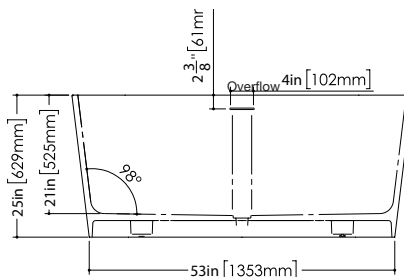

OVE COLLECTION

NEW

BOV 04 59-1/4" x 30" x 24-3/4"

(1829 x 914 x 619 mm)

1. 1 SELECT MODEL
2. 2 SELECT DRAIN AND OVERFLOW FINISH
3. 3 SELECT PLUMBING CONNECTION
4. 4 SELECT FINISH
5. 5 ACCESSORIES

Oak bridge **WENGE** shade Included
Other shades must be specified p.308
Columns for wall or COL-WALL p.310
deck mounted faucets COL-DECK p.310
Head Pillow HP01-5 p.313

CAPACITY: 89 gal (US) 337 l (CA)
WEIGHT: 199 lb (US) 91 kg (CA)
APPROXIMATE DELIVERY: 4 - 6 weeks
FREIGHT: Consult Freight Annex

WETSTYLE Plug & Bathe™ overflow and drain connection system includes:

Soft-touch pop-up drain, for built-in overflow. Fits both 1 - 1/2" ABS drain waste and 1 - 1/2" tubular brass

1 - 1/2" ABS direct vertical drain waste fitting (copper/brass options also available)

1 - 1/2" ABS 90° Elbow drain waste fitting (copper/brass options also available)

IMPORTANT

All **WETSTYLE** tubs are equipped with our **Plug & Bathe™** overflow/drain system permitting installation completely from above without the need to open the floor from beneath; there is no need for an island drain or similar supplemental connection equipment.

FAUCET INSTALLATION

Wall-mounted, floor-mounted or column for wall or deck mounted faucet (direct deck-mounted is not possible).

1 SELECT MODEL (Ex.: BOV04-PC-GA)

MADE OF WETMAR BIO™

CODE	POSITION	MATTE (MA)	TRUE HIGH GLOSS™ (GA)	NEW MATTE BLACK (MBL) MATTE GREY (MGR)
BOV 04	Freestanding	$4950	$5400	$6600

2 SELECT DRAIN AND OVERFLOW TRIM FINISH Append selection to code (Ex.: BOV04-PC-GA)

	WHITE	POLISHED CHROME	BRUSHED NICKEL	PRICE	MATTE BLACK	NEW MATTE GREY	SATIN BRASS	PRICE
Drain cover and o/f metal trim		-PC	-BN	No charge	-MB	-MGRMB	-SB	+$300
Drain cover only (o/f without trim)	-WHNT	-PCNT	-BNNT	No charge	-MBNT	-MGRNT	-SBNT	+$200