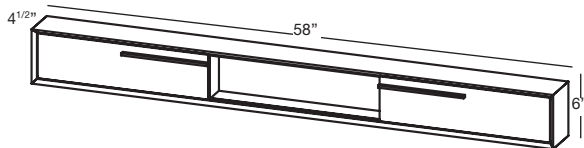

M COLLECTION

STORAGE CABINET 6" 16", 18", 22", 28", 34", 40", 46", 58" and 70" (406, 457, 559, 711, 864, 1016, 1168, 1473 and 1778 mm length)

2 MODEL SELECTION (continued)

LENGTH		FINISHES			PRICE
INCHES	CM	WOOD	EUCALYPTUS (81)*	MOZAMBIQUE (82)*	
16"	41	PREMIUM	M16ST-81	M16ST-82	$835
18"	46	PREMIUM	M18ST-81	M18ST-82	$875
22"	56	PREMIUM	M22ST-81	M22ST-82	$1635
28"	71	PREMIUM	M28ST-81	M28ST-82	$1735
34"	86	PREMIUM	M34ST-81	M34ST-82	$1805
40"	102	PREMIUM	M40ST-81	M40ST-82	$1985
46"	117	PREMIUM	M46ST-81	M46ST-82	$2015
58"	147	PREMIUM	M58ST-81	M58ST-82	$2415
70"	178	PREMIUM	M70ST-81	M70ST-82	$3015

M58ST

APPROXIMATE DELIVERY: 4 weeks - *6 weeks for premium finishes
FREIGHT: Consult Freight Annex

NOTE: Approximate measurement. The manufacturer accepts 1/4" (6.35 mm) variance. WETSTYLE cannot be responsible for any technical errors and reserves the right to make revisions without notice.