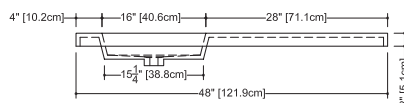

VCS 48L

FRONT VIEW