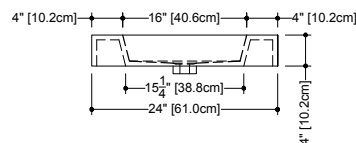

VCM 24

FRONT VIEW