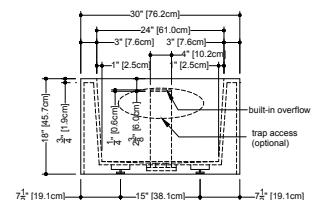

CUBE COLLECTION

BC 14 60" x 30" x 18" Right or left drain – Tub/Shower

(1524 x 762 x 457 mm)

1. 1 SELECT MODEL
2. 2 SELECT DRAIN AND OVERFLOW FINISH
3. 3 SELECT PLUMBING CONNECTION
4. 4 SELECT FINISH
5. 5 ACCESSORIES

Oak bridge **WENGE** shade Included
Other shades must be specified p.308
Head Pillow HP01-5 p.313

OPTIONAL TRAP ACCESS

Must be specified at time of order.
Recommended for deck-mounted faucet installation and maintenance - installed directly above the trap access. Add TRAP ACCESS to product description +$250

CAPACITY: 62 gal (US) 235 l (CA)
WEIGHT: 210 lb (US) 95 kg (CA)
APPROXIMATE DELIVERY: 4 - 6 weeks
FREIGHT: Consult Freight Annex

WETSTYLE Plug & Bathe™ overflow and drain connection system includes:

Soft-touch pop-up drain, for built-in overflow. Fits both 1 - 1/2" ABS drain waste and 1 - 1/2" tubular brass

1 - 1/2" ABS direct vertical drain waste fitting (copper/brass options also available)

1 - 1/2" ABS 90° Elbow drain waste fitting (copper/brass options also available)

IMPORTANT

All WETSTYLE tubs are equipped with our **Plug & Bathe™** overflow/drain system permitting installation completely from above without the need to open the floor from beneath; there is no need for an island drain or similar supplemental connection equipment.

BATHTUB INSTALLATION SUPPLIES

A 1/4" tile flange will be supplied to comply with the requested position. Installed at the factory to prevent water leakage, this must be placed directly on the partition framing prior to the installation of drywall.

FAUCET INSTALLATION

Deck-mounted on side walls, wall-mounted and floor-mounted faucet installation possible.