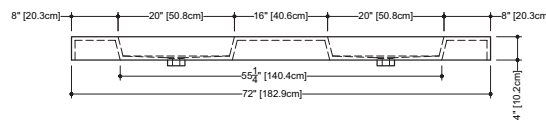

VC 72

FRONT VIEW

SIDE VIEW