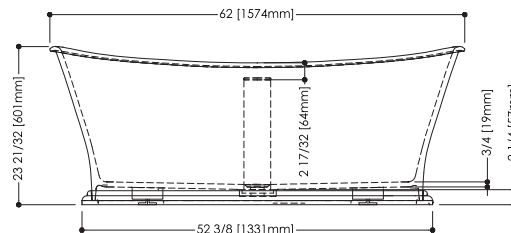

PLAN VIEW

FRONT VIEW

SIDE VIEW

NOTE: Approximate measurement. The manufacturer accepts 1/4" (6.35 mm) variance. WETSTYLE cannot be responsible for any technical errors and reserves the right to make revisions without notice.