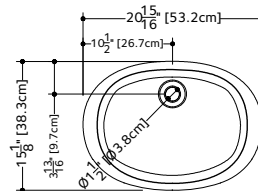

TULIP COLLECTION

VTP 821A 21" above counter

(533 mm)

1 SELECT MODEL AND FAUCET HOLES CONFIGURATION

- 1A - Without overflow
- or 1B - With overflow
- + 1Bi - Overflow trim finish

2 SELECT FINISH

3 OPTION

Pop-up drain

p.316

APPROXIMATE DELIVERY:

4 weeks

FREIGHT:

Consult Freight Annex

1A MODEL WITHOUT OVERFLOW (Ex.: VTP821A-GA)

MADE OF WETMAR BIO™

CODE	OVERFLOW	MATTE (MA)	DUAL†(DA)	TRUE HIGH GLOSS™ (GA)
VTP821A	None	$1010	$1070	$1150

1B MODEL WITH OVERFLOW (Ex.: VTP821A-O-PC-GA)

CODE	OVERFLOW	TRUE HIGH GLOSS™ (GA)	DUAL†(DA)	MATTE (MA)
VTP821A-O	Overflow	$1120	$1180	$1270

+ 1Bi SELECT OVERFLOW TRIM FINISH Append selection to code (Ex.: VTP821A-O-PC-GA)

ADD TO CODE	DESCRIPTION	PRICE
-NT, -PC, -BN	No Trim, Polished Chrome, Brushed Nickel	No charge
-MB, -SB	Matte Black, Satin Brass	+$50

2 SELECT FINISH Append selection to code (Ex.: VTP821A-O-PC-GA)

ADD TO CODE	DESCRIPTION
-GA, -DA, -MA,	White True High Gloss™, White Dual*, White Matte

†Dual finish: True High Gloss™ interior and rim and matte exterior

VTP 821A (weight 12 lb/5 kg)

PLAN VIEW

FRONT VIEW