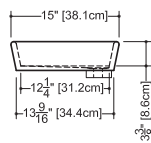

OVE COLLECTION

SERIES VOV 8-A 15", 21-1/2", 36" and 48" above counter

(381, 546, 914 and 1219 mm)

1 SELECT MODEL AND FAUCET HOLES CONFIGURATION

- 1A - Without overflow
- or 1B - With overflow
- + 1Bi - Overflow trim finish

2 SELECT FINISH

3 OPTION

Pop-up drain

p. 316

APPROXIMATE DELIVERY:

4 weeks

FREIGHT:

Consult Freight Annex

*VOV815A is only available without overflow

**Oak bridge for model VOV848A can be ordered in other shades. p.308

1A MODEL WITHOUT OVERFLOW (Ex.: VOV848A-GA)

MADE OF WETMAR BIO™

CODE	OVERFLOW	ACCESSORY	MATTE (MA)	TRUE HIGH GLOSS™ (GA)
VOV 815A*	None	None	$825	$935
VOV 821A	None	None	$1050	$1195
VOV 836A	None	None	$1215	$1380
VOV 848A	None	Oak bridge wenge shade included**	$1580	$1795

1B MODEL WITH OVERFLOW (Ex.: VOV848A-O-PC-GA)

CODE	OVERFLOW	ACCESSORY	MATTE (MA)	TRUE HIGH GLOSS™ (GA)
VOV 821A-O	Overflow	None	$1155	$1315
VOV 836A-O	Overflow	None	$1320	$1500
VOV 848A-O	Overflow	Oak bridge wenge shade included**	$1740	$1975

+ 1Bi SELECT OVERFLOW TRIM FINISH Append selection to code (Ex.: VOV848A-O-PC-GA)

ADD TO CODE	DESCRIPTION	PRICE
-NT, -PC, -BN	No Trim, Polished Chrome, Brushed Nickel	No charge
-MB, -SB	Matte Black, Satin Brass	15", 21" and 36" +$50 48" +$100

2 SELECT FINISH Append selection to code (Ex.: VOV848A-O-PC-GA)

ADD TO CODE	DESCRIPTION
-GA, -MA	White True High Gloss™, White Matte

OVE VESSEL SINK

PLAN VIEW

FRONT VIEW

SIDE VIEW

PLAN VIEW

FRONT VIEW

SIDE VIEW

PLAN VIEW

FRONT VIEW

SIDE VIEW

PLAN VIEW

FRONT VIEW

SIDE VIEW

NOTE: Approximate measurement. The manufacturer accepts 1/4" (6.35 mm) variance. WETSTYLE cannot be responsible for any technical errors and reserves the right to make revisions without notice.