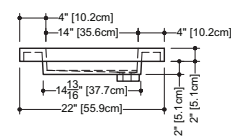

SIDE VIEW

NOTE: Approximate measurement. The manufacturer accepts 1/4" (6.35 mm) variance. WETSTYLE cannot be responsible for any technical errors and reserves the right to make revisions without notice.

CUBE LAVATORY