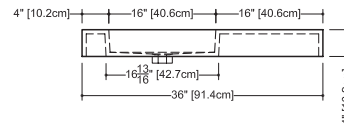

VC 36L

FRONT VIEW