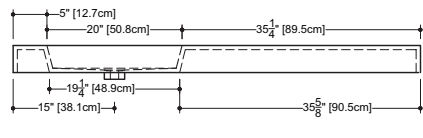

VC 60L

FRONT VIEW