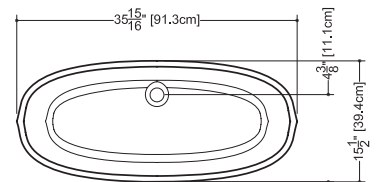

VBE 836A (weight 20 lb/9 kg)

PLAN VIEW