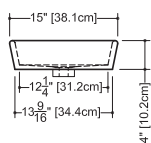

OVE COLLECTION

SERIES VOV 8-A 15", 21-1/2", 36" and 48" above counter

(381, 546, 914 and 1219 mm)

1 SELECT MODEL AND FAUCET HOLES CONFIGURATION

- 1A - Without overflow
- or 1B - With overflow
- + 1Bi - Overflow trim finish

2 SELECT FINISH

3 OPTION

Pop-up drain

p. 316

APPROXIMATE DELIVERY:

4 weeks

FREIGHT:

Consult Freight Annex

*VOV815A is only available without overflow

**Oak bridge for model VOV848A can be ordered in other shades. p.308

1A MODEL WITHOUT OVERFLOW (Ex.: VOV848A-GA)

MADE OF WETMAR BIO™

CODE	OVERFLOW	ACCESSORY	MATTE (MA)	TRUE HIGH GLOSS™ (GA)
VOV 815A*	None	None	$825	$935
VOV 821A	None	None	$1050	$1195
VOV 836A	None	None	$1215	$1380
VOV 848A	None	Oak bridge wenge shade included**	$1580	$1795

1B MODEL WITH OVERFLOW (Ex.: VOV848A-O-PC-GA)

CODE	OVERFLOW	ACCESSORY	MATTE (MA)	TRUE HIGH GLOSS™ (GA)
VOV 821A-O	Overflow	None	$1155	$1315
VOV 836A-O	Overflow	None	$1320	$1500
VOV 848A-O	Overflow	Oak bridge wenge shade included**	$1740	$1975

+ 1Bi SELECT OVERFLOW TRIM FINISH Append selection to code (Ex.: VOV848A-O-PC-GA)

ADD TO CODE	DESCRIPTION	PRICE
-NT, -PC, -BN	No Trim, Polished Chrome, Brushed Nickel	No charge
-MB, -SB	Matte Black, Satin Brass	15", 21" and 36" +$50 48" +$100

2 SELECT FINISH Append selection to code (Ex.: VOV848A-O-PC-GA)

ADD TO CODE	DESCRIPTION
-GA, -MA	White True High Gloss™, White Matte

OVE VESSEL SINK

PLAN VIEW

FRONT VIEW

SIDE VIEW

PLAN VIEW

FRONT VIEW

SIDE VIEW

PLAN VIEW

FRONT VIEW

SIDE VIEW

PLAN VIEW

FRONT VIEW

SIDE VIEW

NOTE: Approximate measurement. The manufacturer accepts 1/4" (6.35 mm) variance. WETSTYLE cannot be responsible for any technical errors and reserves the right to make revisions without notice.