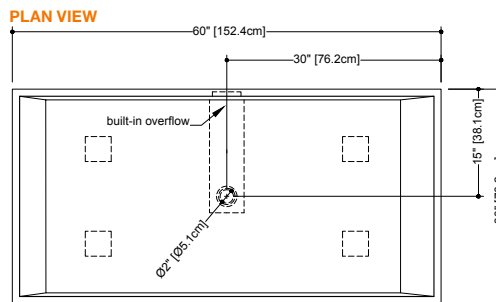

IMPORTANT

All WETSTYLE tubs are equipped with our **Plug & Bathe™** overflow/drain system permitting installation completely from above without the need to open the floor from beneath; there is no need for an island drain or similar supplemental connection equipment.

FAUCET INSTALLATION

Wall-mounted, floor-mounted or column for wall or deck mounted faucet (direct deck-mounted is not possible).

1 SELECT MODEL (Ex.: BC0801-PC-GA)

MADE OF WETMAR BIO™

CODE	POSITION	MATTE (MA)	TRUE HIGH GLOSS™ (GA)
BC 0801	Freestanding	$6265	$6955

2 SELECT DRAIN AND OVERFLOW TRIM FINISH Append selection to code (Ex.: BC0801-PC-GA)

	WHITE	POLISHED CHROME	BRUSHED NICKEL	PRICE	MATTE BLACK	SATIN BRASS	PRICE
Drain cover and o/f metal trim		-PC	-BN	No charge	-MB	-SB	+$300
Drain cover only (o/f without trim)	-WHNT	-PCNT	-BNNT	No charge	-MBNT	-SBNT	+$200

3 SELECT PLUMBING CONNECTION Append selection to code (Ex.: BC0801-PC-COP-GA)

This tub is equipped with **WETSTYLE Plug & Bathe™** overflow and drain connection system.

		PRICE
Included	Standard ABS connection	No charge
-COP	Copper connection (local code dependant)	+$230

4 SELECT FINISH Append selection to code (Ex.: BC0801-PC-GA)

ADD TO CODE	DESCRIPTION
-GA, -MA	White True High Gloss™, White Matte

NEW - CUSTOM COLORS AVAILABLE +$2400 to price of Gloss (GA) finish
RAL/Pantone code or color sample to be specified

NOTE: Approximate measurement. The manufacturer accepts 1/4" (6.35 mm) variance. WETSTYLE cannot be responsible for any technical errors and reserves the right to make revisions without notice.