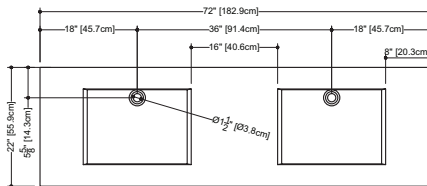

VCS 72 72" x 22" x 2"

(1829 x 559 x 51 mm)

1 SELECT MODEL AND FAUCET HOLES CONFIGURATION

- 1A - Without overflow
- or 1B - With overflow
- + 1Bi - Overflow trim finish

2 SELECT FINISH

3 OPTION

Pop-up drain p.316

4 FLOATING SINK BRACKET SYSTEM

Important: Bracket and/or decorative trim must be ordered at the same time as the lavatory. p.83

WEIGHT: 42 lb (US) 19 kg (CA)
APPROXIMATE DELIVERY: 4 weeks
FREIGHT: Consult Freight Annex

VCS72-O-NT-GA

1A MODEL WITHOUT OVERFLOW (Ex.: VC-72-1-GA)

MADE OF WETMAR BIO™

4" HEIGHT 2" SEMI-RECESSED

CODE	CODE	FAUCET HOLE	OVERFLOW	MATTE (MA)	TRUE HIGH GLOSS™ (GA)
VC-72	VCS-72	No hole	None	$1830	$2335
VC-72-1	VCS-72-1	1 hole for mono faucet	None	$1890	$2395
VC-72-8	VCS-72-8	3 holes for 8" c/c faucet	None	$1910	$2415

1B MODEL WITH OVERFLOW (Ex.: VC-72-O-1-PC-GA)

4" HEIGHT 2" SEMI-RECESSED

CODE	CODE	FAUCET HOLE	OVERFLOW	MATTE (MA)	TRUE HIGH GLOSS™ (GA)
VC-72-O	VCS-72-O	No hole	Overflow	$1960	$2515
VC-72-O-1	VCS-72-O-1	1 hole for mono faucet	Overflow	$2020	$2575
VC-72-O-8	VCS-72-O-8	3 holes for 8" c/c faucet	Overflow	$2040	$2595

+ 1Bi SELECT OVERFLOW TRIM FINISH Append selection to code (Ex.: VC-72-O-1-PC-GA)

ADD TO CODE	DESCRIPTION	PRICE
-NT, -PC, -BN	No Trim, Polished Chrome, Brushed Nickel	No charge
-MB, -SB	Matte Black, Satin Brass	+$100

2 SELECT FINISH Append selection to code (Ex.: VC-72-O-1-PC-GA)

ADD TO CODE	DESCRIPTION
-GA, -MA	White True High Gloss™, White Matte

PLAN VIEW