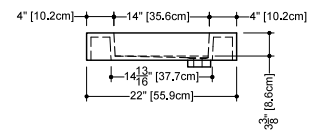

CUBE COLLECTION

VC 30 30" x 22" x 4"

(762 x 559 x 102 mm)

VCS 30 30" x 22" x 2"

(762 x 559 x 51 mm)

1 SELECT MODEL AND FAUCET HOLES CONFIGURATION

- 1A - Without overflow
- or 1B - With overflow
- + 1Bi - Overflow trim finish

2 SELECT FINISH

3 OPTION

Pop-up drain p.316

4 FLOATING SINK BRACKET SYSTEM

Important: Bracket and/or decorative trim must be ordered at the same time as the lavatory. p.83

WEIGHT: 33 lb (US) 15 kg (CA)
APPROXIMATE DELIVERY: 4 weeks
FREIGHT: Consult Freight Annex

VCS30-O-NT-GA

1A MODEL WITHOUT OVERFLOW (Ex.: VC-30-1-GA)

MADE OF WETMAR BIO™

4" HEIGHT 2" SEMI-RECESSED

CODE	CODE	FAUCET HOLE	OVERFLOW	MATTE (MA)	TRUE HIGH GLOSS™ (GA)
VC-30	VCS-30	No hole	None	$1050	$1195
VC-30-1	VCS-30-1	1 hole for mono faucet	None	$1090	$1235
VC-30-8	VCS-30-8	3 holes for 8" c/c faucet	None	$1110	$1255

1B MODEL WITH OVERFLOW (Ex.: VC-30-O-1-PC-GA)

4" HEIGHT 2" SEMI-RECESSED

CODE	CODE	FAUCET HOLE	OVERFLOW	MATTE (MA)	TRUE HIGH GLOSS™ (GA)
VC-30-O	VCS-30-O	No hole	Overflow	$1155	$1315
VC-30-O-1	VCS-30-O-1	1 hole for mono faucet	Overflow	$1195	$1355
VC-30-O-8	VCS-30-O-8	3 holes for 8" c/c faucet	Overflow	$1215	$1375

+ 1Bi SELECT OVERFLOW TRIM FINISH Append selection to code (Ex.: VC-30-O-1-PC-GA)

ADD TO CODE	DESCRIPTION	PRICE
-NT, -PC, -BN	No Trim, Polished Chrome, Brushed Nickel	No charge
-MB, -SB	Matte Black, Satin Brass	+$50

2 SELECT FINISH Append selection to code (Ex.: VC-30-O-1-PC-GA)

ADD TO CODE	DESCRIPTION
-GA, -MA	White True High Gloss™, White Matte

PLAN VIEW

VC 30

FRONT VIEW

VCS 30

FRONT VIEW

SIDE VIEW

SIDE VIEW

NOTE: Approximate measurement. The manufacturer accepts 1/4" (6.35 mm) variance. WETSTYLE cannot be responsible for any technical errors and reserves the right to make revisions without notice.