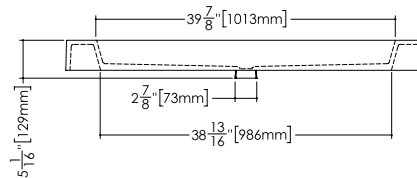

VC 48-1D

FRONT VIEW