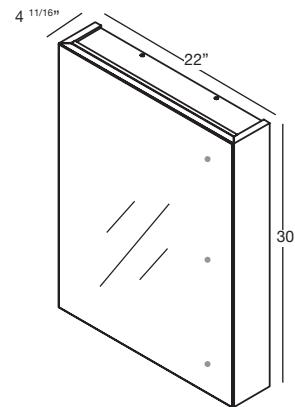

M2230MER

NOTE: Approximate measurement. The manufacturer accepts 1/4" (6.35 mm) variance. WETSTYLE cannot be responsible for any technical errors and reserves the right to make revisions without notice.

M COLLECTION