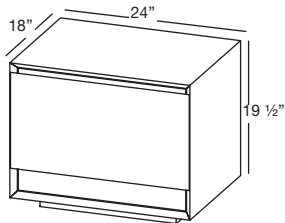

M COLLECTION METRO SERIES

M COLLECTION METRO SERIES

VANITY 19½" height Freestanding – 1 drawer 18", 20", 24", 30", 36" and 42" (457, 508, 610, 762, 914 and 1069 mm length)

MM1818FS

MM2018FS

MM2418FS

MM3018FS