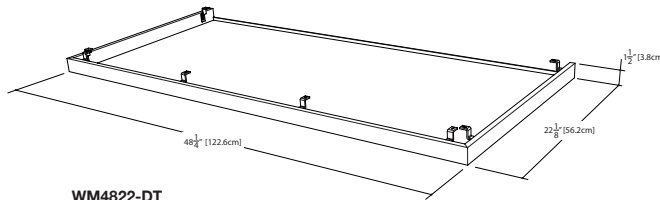

WETSTYLE FLOATING SINK BRACKET SYSTEM

(OFFERED WITH OR WITHOUT DECORATIVE TRIM)

Important: Lavatory and floating sink bracket system must be ordered at the same time as the lavatory requires special preparation at the factory.

BRACKET SYSTEM ONLY

- For VC, VCM and VOV lavs (4" height)*
- No decorative trim
- Weight rating: up to 300 lbs/136 kg
- Not recommended for concrete walls

ADA-COMPLIANT

APPROXIMATE DELIVERY:

< 1 week

LENGTH	CODE	PRICE
24"-30"	WM 2422	$380
36"-42"	WM 3622	$380
48"	WM 4822	$460
60"*	WM 6022	$505
72"*	WM 7222	$505

plan view

Note: WETSTYLE will supply multiple brackets according to the lavatory length (see installation guide)

* Not available with VC18, VCM18, VCM20, VC60T and VC72T

BRACKET SYSTEM + PURE STAINLESS STEEL DECORATIVE TRIM

- For VCS and VOVS lavs (2" height)
- Includes brackets system
- Weight rating: up to 300 lbs/136 kg
- Not recommended for concrete walls
- Not available with Cube Metro series lavs (VCMS), Bauhaus, LAB collection, Déco and Element lavs

ADA-COMPLIANT

APPROXIMATE DELIVERY:

< 1 week

LENGTH	CODE BRUSHED (B)	PRICE	CODE MIRROR (M)	PRICE	WEIGHT (DT ONLY)
24"	WM 2422-DT-B	$1295	WM 2422-DT-M	$1525	13 lbs (US) 6 kg (CA)
36"	WM 3622-DT-B	$1640	WM 3622-DT-M	$1870	15 lbs (US) 7 kg (CA)
48"	WM 4822-DT-B	$2065	WM 4822-DT-M	$2295	18 lbs (US) 8 kg (CA)
60"*	WM 6022-DT-B	$2455	WM 6022-DT-M	$2685	20 lbs (US) 9 kg (CA)

* Not available with VCS60T

PURE STAINLESS STEEL DECORATIVE TRIM (includes brackets system)

Download the installation guide at www.wetstyle.ca for more information

NOTE: Approximate measurement. The manufacturer accepts 1/4" (6.35 mm) variance. WETSTYLE cannot be responsible for any technical errors and reserves the right to make revisions without notice.