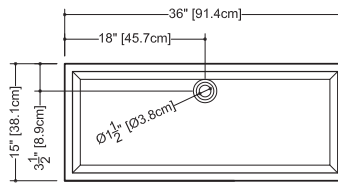

CUBE COLLECTION

SERIES VC 8-A 15", 21-3/4", 36", 42", 48" and 54" above counter

(381, 552, 914, 1067, 1219 and 1372 mm)

VC 821A (weight 18 lb/8 kg)

PLAN VIEW

FRONT VIEW

SIDE VIEW

VC 836A (weight 27 lb/12 kg)

PLAN VIEW

FRONT VIEW

SIDE VIEW

VC 842A (weight 33 lb/15 kg)

PLAN VIEW

FRONT VIEW

SIDE VIEW

VC 848A (weight 37 lb/17 kg)

PLAN VIEW

FRONT VIEW

SIDE VIEW

VC 854A (weight 42 lb/19 kg)

PLAN VIEW

FRONT VIEW

SIDE VIEW

NOTE: Approximate measurement. The manufacturer accepts 1/4" (6.35 mm) variance. WETSTYLE cannot be responsible for any technical errors and reserves the right to make revisions without notice.

CUBE VESSEL SINK