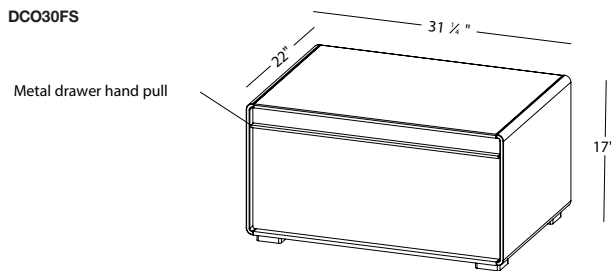

DÉCO COLLECTION

VANITY 30" Freestanding – 2 drawers

(762 mm length)

1 NOTES

THIS UNIT CANNOT ACCOMODATE A SINK

WOOD: All natural wood finishes, AWI Rated 5 Finish, FSC Certified, CARB Compliant, Formaldehyde free, may differ slightly from sample or pictures as natural wood grains vary somewhat from piece to piece adding natural beauty and character making each made-to-order piece unique

Includes an inner pull-out drawer.

FEATURES

- Hand pull and legs made of solid stainless steel
- Finished interior drawers
- Slow closing ball bearing glides

DRAWER CONFIGURATION

- Full depth inner pull-out drawer
- Full depth inner pull-out drawer

APPROXIMATE DELIVERY: 4 - 6 weeks
*7 weeks for premium finishes

FREIGHT: Consult Freight Annex

2 AVAILABLE CONFIGURATIONS (ex: DCO30FS-W11L21-MBL)

CONFIGURATION	DRAWER FACADE (L)	EXTERIOR (L)	NEXT STEP
WL	Wood (W)	Lacquer (L)	Go to 3.1
WW	Wood (W)	Wood (W)	Go to 3.2
LL	Lacquer (L)	Lacquer (L)	Go to 3.3

HOW TO BUILD A CODE

	DRAWER FACADE (L)		EXTERIOR (L)		METAL FINISH	
	W or L	Color code	W or L	Color code	Metal code	
<i>Déco 30" Wall-mount</i>						Use opposite page to ensure your finish combination is possible
Example: DCO30FS	-W	-1	-L	-21	-MBL	

NOTE: Approximate measurement. The manufacturer accepts 1/4" (6.35 mm) variance. WETSTYLE cannot be responsible for any technical errors and reserves the right to make revisions without notice.