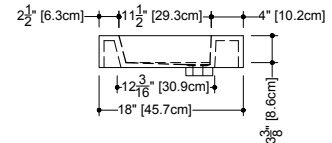

CUBE COLLECTION METRO SERIES

VCM 30 30" x 18" x 4"

(762 x 457 x 102 mm)

VCMS 30 30" x 18" x 2"

(762 x 457 x 51 mm)

CUBE METRO LAVATORY

1 SELECT MODEL AND FAUCET HOLES CONFIGURATION

- 1A - Without overflow
- or 1B - With overflow
- + 1Bi - Overflow trim finish

2 SELECT FINISH

3 OPTION

Pop-up drain p.316

4 FLOATING SINK BRACKET SYSTEM

Only offered with VCM30 (4" height)

Important: Bracket and/or decorative trim must be ordered at the same time as the lavatory. p.83

WEIGHT: 22 lb (US) 10 kg (CA)
APPROXIMATE DELIVERY: 4 weeks
FREIGHT: Consult Freight Annex

1A MODEL WITHOUT OVERFLOW (Ex.: VCM-30-1-GA) **MADE OF WETMAR BIO™**

4" HEIGHT 2" SEMI-RECESSED

CODE	CODE	FAUCET HOLE	OVERFLOW	MATTE (MA)	TRUE HIGH GLOSS™ (GA)
VCM-30	VCMS-30	No hole	None	$995	$1130
VCM-30-1	VCMS-30-1	1 hole for mono faucet	None	$1035	$1170
VCM-30-8	VCMS-30-8	3 holes for 8" c/c faucet	None	$1055	$1190

1B MODEL WITH OVERFLOW (Ex.: VCM-30-O-1-PC-GA)

4" HEIGHT 2" SEMI-RECESSED

CODE	CODE	FAUCET HOLE	OVERFLOW	MATTE (MA)	TRUE HIGH GLOSS™ (GA)
VCM-30-O	VCMS-30-O	No hole	Overflow	$1100	$1250
VCM-30-O-1	VCMS-30-O-1	1 hole for mono faucet	Overflow	$1140	$1290
VCM-30-O-8	VCMS-30-O-8	3 holes for 8" c/c faucet	Overflow	$1160	$1310

+ 1Bi SELECT OVERFLOW TRIM FINISH Append selection to code (Ex.: VCM-30-O-1-PC-GA)

ADD TO CODE	DESCRIPTION	PRICE
-NT, -PC, -BN	No Trim, Polished Chrome, Brushed Nickel	No charge
-MB, -SB	Matte Black, Satin Brass	+$50

2 SELECT FINISH Append selection to code (Ex.: VCM-30-O-1-PC-GA)

ADD TO CODE	DESCRIPTION
-GA, -MA	White True High Gloss™, White Matte

PLAN VIEW

VCM 30

SIDE VIEW

VCMS 30

NOTE: Approximate measurement. The manufacturer accepts 1/4" (6.35 mm) variance. WETSTYLE cannot be responsible for any technical errors and reserves the right to make revisions without notice.