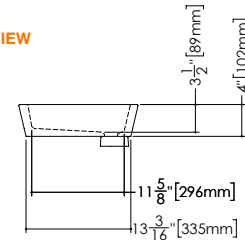

PLAN VIEW

FRONT VIEW

SIDE VIEW

VC 842A (weight 33 lb/15 kg)

PLAN VIEW

FRONT VIEW

SIDE VIEW

VC 848A (weight 37 lb/17 kg)