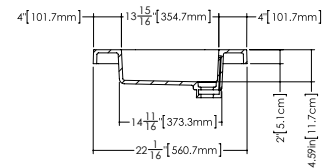

DÉCO COLLECTION

VDCOS 36 36-1/8" x 22" x 2"

(915 x 559 x 51 mm)

VDCOXS 36 36" x 22" x 7/16"

(915 x 559 x 11 mm)

DÉCO LAVATORY

1 SELECT MODEL AND FAUCET HOLES CONFIGURATION

- 1A - Without overflow
- OR
- 1B - With overflow
- + 1Bi - Overflow trim finish

2 SELECT FINISH

3 OPTION - IMPORTANT

Important: This sink has a recessed drain hole. For a perfect look, we strongly recommend using the following drain models: DS02RF or DS02RF-O p.316

WEIGHT:
VDCOS-36 21 lb (US) 10 kg (CA)
VDCOXS-36 18 lb (US) 8 kg (CA)
APPROXIMATE DELIVERY: 4 weeks
FREIGHT: Consult Freight Annex

1A MODEL WITHOUT OVERFLOW (Ex.: VDCOS-36-1-GA) MADE OF WETMAR BIO™

4" HEIGHT 2" SEMI-RECESSED

CODE	CODE	FAUCET HOLE	OVERFLOW	MATTE (MA)	TRUE HIGH GLOSS™ (GA)	NEW MATTE BLACK (MBL) MATTE GREY (MGR)
VDCOS-36	VDCOXS-36	No hole	None	$1085	$1235	$1480
VDCOS-36-1	VDCOXS-36-1	1 hole for mono faucet	None	$1125	$1275	$1520
VDCOS-36-8	VDCOXS-36-8	3 holes for 8" c/c faucet	None	$1145	$1295	$1540

1B MODEL WITH OVERFLOW (Ex.: VDCOS-36-O-1-PC-GA)

4" HEIGHT 2" SEMI-RECESSED

CODE	CODE	FAUCET HOLE	OVERFLOW	MATTE (MA)	TRUE HIGH GLOSS™ (GA)	NEW MATTE BLACK (MBL) MATTE GREY (MGR)
VDCOS-36-O	VDCOXS-36-O	No hole	Overflow	$1190	$1355	$1625
VDCOS-36-O-1	VDCOXS-36-O-1	1 hole for mono faucet	Overflow	$1230	$1395	$1665
VDCOS-36-O-8	VDCOXS-36-O-8	3 holes for 8" c/c faucet	Overflow	$1250	$1415	$1685

+ 1Bi SELECT OVERFLOW TRIM FINISH Append selection to code (Ex.: VDCOS-36-O-1-PC-GA)

ADD TO CODE	DESCRIPTION	PRICE
-NT, -PC, -BN	No Trim, Polished Chrome, Brushed Nickel	No charge
-MB, -SB	Matte Black, Satin Brass	+$50

2 SELECT FINISH Append selection to code (Ex.: VDCOS-36-O-1-PC-GA)

ADD TO CODE	DESCRIPTION
-GA, -MA, -MGR, -MBL	White True High Gloss™, White Matte, Matte Grey, Matte Black

VDCOS 36

PLAN VIEW

FRONT VIEW

SIDE VIEW

VDCOXS 36

PLAN VIEW