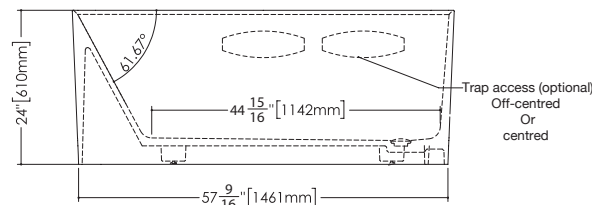

SIDE VIEW

FRONT VIEW