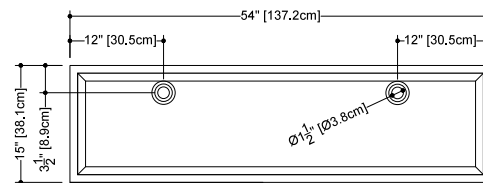

VC 854U (weight 42 lb/19 kg)

PLAN VIEW

FRONT VIEW