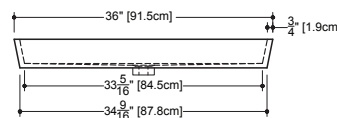

OVE COLLECTION

SERIES VOV 8-U 15", 21-1/2", 36" and 48" undermount

(381, 546, 914 and 1219 mm)

1 SELECT MODEL AND FAUCET HOLES CONFIGURATION

- 1A - Without overflow
- or
- 1B - With overflow
- + 1Bi - Overflow trim finish

2 SELECT FINISH

3 OPTION

Pop-up drain p.316

APPROXIMATE DELIVERY: 4 weeks

FREIGHT: Consult Freight Annex

*VOV815U is only available without overflow
**Oak bridge for model VOV848U can be ordered in other shades. p.308

1A MODEL WITHOUT OVERFLOW (Ex.: VOV848U-GA)

MADE OF WETMAR BIO™

CODE	OVERFLOW	ACCESSORY	MATTE (MA)	TRUE HIGH GLOSS™ (GA)
VOV 815U*	None	None	$575	$655
VOV 821U	None	None	$870	$990
VOV 836U	None	None	$1030	$1170
VOV 848U	None	Oak bridge wenge shade included**	$1340	$1520

1B MODEL WITH OVERFLOW (Ex.: VOV848U-O-PC-GA)

CODE	OVERFLOW	ACCESSORY	MATTE (MA)	TRUE HIGH GLOSS™ (GA)
VOV 821U-O	Overflow	None	$975	$1110
VOV 836U-O	Overflow	None	$1135	$1290
VOV 848U-O	Overflow	Oak bridge wenge shade included**	$1495	$1700

+ 1Bi SELECT OVERFLOW TRIM FINISH Append selection to code (Ex.: VOV848U-O-PC-GA)

ADD TO CODE	DESCRIPTION	PRICE
-NT, -PC, -BN	No Trim, Polished Chrome, Brushed Nickel	No charge
-MB, -SB	Matte Black, Satin Brass	15", 21" and 36" +$50 48" +$100

2 SELECT FINISH Append selection to code (Ex.: VOV848U-O-PC-GA)

ADD TO CODE	DESCRIPTION
-GA, -MA	White True High Gloss™, White Matte

PLAN VIEW

FRONT VIEW

SIDE VIEW

PLAN VIEW

FRONT VIEW

SIDE VIEW

PLAN VIEW

FRONT VIEW

SIDE VIEW

PLAN VIEW

FRONT VIEW

SIDE VIEW

NOTE: Approximate measurement. The manufacturer accepts 1/4" (6.35 mm) variance. WETSTYLE cannot be responsible for any technical errors and reserves the right to make revisions without notice.