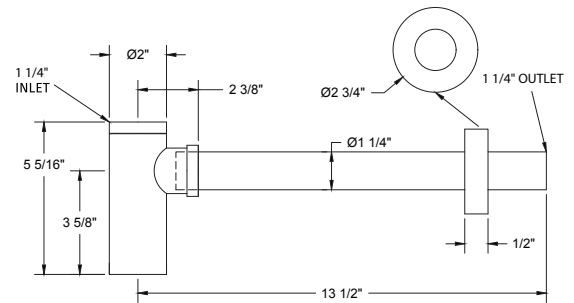

CUBE BATHTUB ROUND PLATTER 11.75" diameter

(300 mm)

FOR CUBE BATHTUB (BC 02, BC 03, BC 04) **MADE OF WETMAR BIO™**

INCHES	CM	CODE	TRUE HIGH GLOSS™ (GA) PRICE	MATTE (MA) PRICE	WEIGHT
11 3/4"	30	RP1134	$910	$945	5 lb - 2.5kg

APPROXIMATE DELIVERY: 6-8 weeks
FREIGHT: Consult Freight Annex

DECORATIVE ROUND-STYLE BOTTLE TRAP

FOR C CONSOLE, C2 CONSOLE, M COLLECTION, Z COLLECTION AND FLOATING SINKS - With clean-out plug

CODE	FINISHED	PRICE
DBT01R-PC	POLISHED CHROME	$320
DBT01R-BN	BRUSHED NICKEL	$385
DBT01R-SB	SATIN BRASS	$495
DBT01R-MBL	MATTE BLACK	$495

PLAN VIEW

APPROXIMATE DELIVERY: < 1 week
FREIGHT: Consult Freight Annex

OPTIONAL ACCESS TRAP

FOR BATHTUBS

CODE	FINISHED	PRICE
ACCESSP-STR-MA	Access Panel straight in MAT (MA)	$250
ACCESSP-STR-GA	Access Panel straight in True High Gloss (GA)	$250
ACCESSP-STR-MBL	Access Panel straight in Matte Black (MBL)	$250
ACCESSP-STR-MGR	Access Panel straight in Matte Grey (MGR)	$250
ACCESSP-CUR-MA	Access Panel curved in MAT (MA)	$250
ACCESSP-CUR-GA	Access Panel curved in True High Gloss (GA)	$250
ACCESSP-CUR-MBL	Access Panel curved in Matte Black (MBL)	$250
ACCESSP-CUR-MGR	Access Panel curved in Matte Grey (MGR)	$250

APPROXIMATE DELIVERY: 3 weeks
FREIGHT: Consult Freight Annex

NOTE: Approximate measurement. The manufacturer accepts 1/4" (6.35 mm) variance. WETSTYLE cannot be responsible for any technical errors and reserves the right to make revisions without notice.