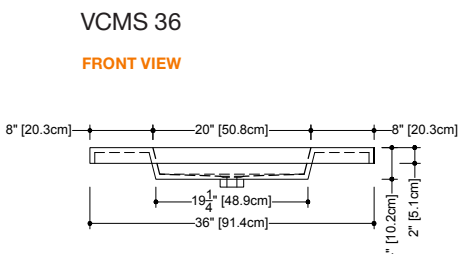

CUBE METRO LAVATORY

1. 1 SELECT MODEL AND FAUCET HOLES CONFIGURATION
   - 1A - Without overflow
   - or 1B - With overflow
   - + 1Bi - Overflow trim finish
2. 2 SELECT FINISH
3. 3 OPTION
   - Pop-up drain p.316
4. 4 FLOATING SINK BRACKET SYSTEM
   - Only offered with VCM36 (4" height)
   - Important: Bracket and/or decorative trim must be ordered at the same time as the lavatory. p.83

WEIGHT:	26 lb (US)	12 kg (CA)
APPROXIMATE DELIVERY:	4 weeks	
FREIGHT:	Consult Freight Annex	

1A MODEL WITHOUT OVERFLOW (Ex.: VCM-36-1-GA) **MADE OF WETMAR BIO™**

4" HEIGHT   2" SEMI-RECESSED

CODE	CODE	FAUCET HOLE	OVERFLOW	MATTE (MA)	TRUE HIGH GLOSS™ (GA)
VCM-36	VCMS-36	No hole	None	$1155	$1315
VCM-36-1	VCMS-36-1	1 hole for mono faucet	None	$1195	$1355
VCM-36-8	VCMS-36-8	3 holes for 8" c/c faucet	None	$1215	$1375

1B MODEL WITH OVERFLOW (Ex.: VCM-36-O-1-PC-GA)

4" HEIGHT   2" SEMI-RECESSED

CODE	CODE	FAUCET HOLE	OVERFLOW	MATTE (MA)	TRUE HIGH GLOSS™ (GA)
VCM-36-O	VCMS-36-O	No hole	Overflow	$1265	$1435
VCM-36-O-1	VCMS-36-O-1	1 hole for mono faucet	Overflow	$1305	$1475
VCM-36-O-8	VCMS-36-O-8	3 holes for 8" c/c faucet	Overflow	$1325	$1495

+ 1Bi SELECT OVERFLOW TRIM FINISH Append selection to code (Ex.: VCM-36-O-1-PC-GA)

ADD TO CODE	DESCRIPTION	PRICE
-NT, -PC, -BN	No Trim, Polished Chrome, Brushed Nickel	No charge
-MB, -SB	Matte Black, Satin Brass	+$50

2 SELECT FINISH Append selection to code (Ex.: VCM-36-O-1-PC-GA)

ADD TO CODE	DESCRIPTION
-GA, -MA	White True High Gloss™, White Matte

NOTE: Approximate measurement. The manufacturer accepts 1/4" (6.35 mm) variance. WETSTYLE cannot be responsible for any technical errors and reserves the right to make revisions without notice.