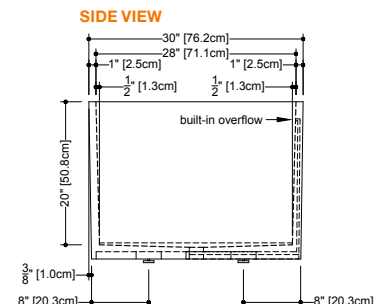

IMPORTANT

All WETSTYLE tubs are equipped with our **Plug & Bathe™** overflow/drain system permitting installation completely from above without the need to open the floor from beneath; there is no need for an island drain or similar supplemental connection equipment.

FAUCET INSTALLATION

Wall-mounted, floor-mounted or column for wall or deck mounted faucet (direct deck-mounted is not possible).

1 SELECT MODEL (Ex.: BC0801-PC-GA)

MADE OF WETMAR BIO™

CODE	POSITION	MATTE (MA)	TRUE HIGH GLOSS™ (GA)
BC 0801	Freestanding	$6265	$6955

2 SELECT DRAIN AND OVERFLOW TRIM FINISH Append selection to code (Ex.: BC0801-PC-GA)

	WHITE	POLISHED CHROME	BRUSHED NICKEL	PRICE	MATTE BLACK	SATIN BRASS	PRICE
Drain cover and o/f metal trim		-PC	-BN	No charge	-MB	-SB	+$300
Drain cover only (o/f without trim)	-WHNT	-PCNT	-BNNT	No charge	-MBNT	-SBNT	+$200

3 SELECT PLUMBING CONNECTION Append selection to code (Ex.: BC0801-PC-COP-GA)

This tub is equipped with **WETSTYLE Plug & Bathe™** overflow and drain connection system.

		PRICE
Included	Standard ABS connection	No charge
-COP	Copper connection (local code dependant)	+$230

4 SELECT FINISH Append selection to code (Ex.: BC0801-PC-GA)

ADD TO CODE	DESCRIPTION
-GA, -MA	White True High Gloss™, White Matte

NEW - CUSTOM COLORS AVAILABLE +$2400 to price of Gloss (GA) finish
RAL/Pantone code or color sample to be specified

NOTE: Approximate measurement. The manufacturer accepts 1/4" (6.35 mm) variance. WETSTYLE cannot be responsible for any technical errors and reserves the right to make revisions without notice.