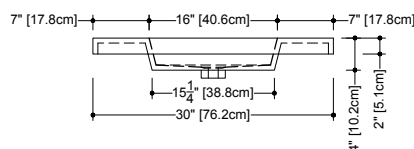

VCMS 30

FRONT VIEW