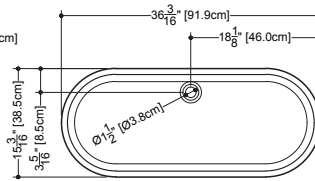

VOV 836U (weight 27 lb/12 kg)

PLAN VIEW