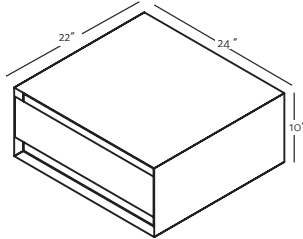

M COLLECTION

VANITY 10" height Wall-mount – 1 drawer 24" and 30"

(610 and 762 mm length)

M2410WM

M3010WM

DRAWER CONFIGURATION

Horseshoe

3 INTEGRATED COUNTERTOP SELECTION (sold separately)

REFER TO LAVATORY SECTION FOR COUNTERTOP PRICING
· 2" / 4" height models

IMPORTANT: Do not forget to specify the optional pre-cut, see #4

ALSO COMPATIBLE WITH THE FOLLOWING WETSTYLE VESSEL SINK MODELS:
VTP821A, VCR821A, VBE821A, VC815A, VC821A, VOV815A, VOV821A

DRAWER CONFIGURATION

Horseshoe

3 INTEGRATED COUNTERTOP SELECTION (sold separately)

REFER TO LAVATORY SECTION FOR COUNTERTOP PRICING
· 2" / 4" height models

IMPORTANT: Do not forget to specify the optional pre-cut, see #4

ALSO COMPATIBLE WITH THE FOLLOWING WETSTYLE VESSEL SINK MODELS:
VTP821A, VCR821A, VBE821A, VC815A, VC821A, VOV815A, VOV821A

NOTE: Approximate measurement. The manufacturer accepts 1/4" (6.35 mm) variance. WETSTYLE cannot be responsible for any technical errors and reserves the right to make revisions without notice.