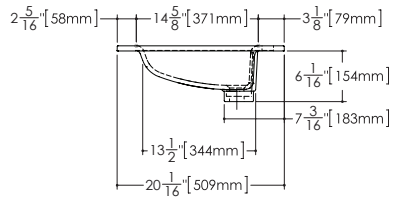

SIDE VIEW

NOTE: Approximate measurement. The manufacturer accepts 1/4" (6.35 mm) variance. WETSTYLE cannot be responsible for any technical errors and reserves the right to make revisions without notice.