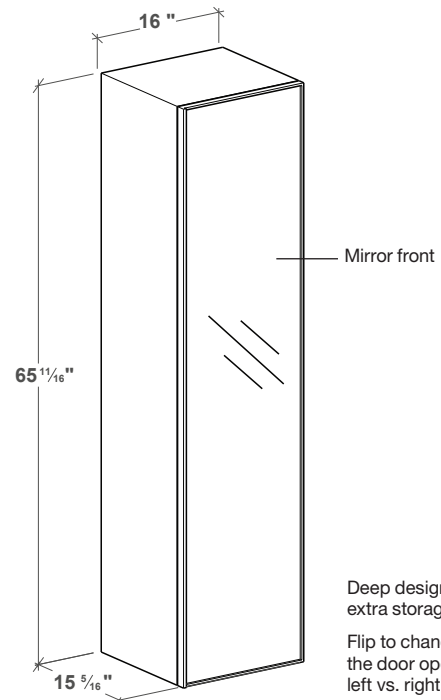

* Walnut natural (11) and premium finishes not available

FRL16LN

3 ACCESSORY & SUGGESTED COMPLEMENTS

FRAME Linea Mirrored Cabinet	p. 214
M Towel Holder	p. 280

FEATURES

- All wood construction
- Hand pull crafted in solid wood
- Finished interior
- Five wooden shelves (four are adjustable)
- Blum slow close hinges
- Vertical grain pattern
- Full height mirror front