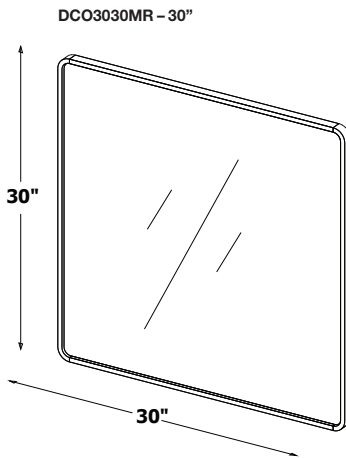

DÉCO COLLECTION

MIRROR 30" height 24", 30", 36", 48" and 60" length

(609, 762, 914, 1219 and 1524 mm length)

DEPTH: 7/8" + FLOATING EFFECT (MIRROR EXTENDS 1/4" OFF THE WALL)

FEATURES

- Made of all natural solid wood and veneer
- AWI rated level 5 marine grade finish for moisture resistance
- 3mm polished edges mirror with rounded corners
- Z-clip hanging system

APPROXIMATE DELIVERY: 4 - 6 weeks

FREIGHT: Consult Freight Annex

NOTE: Approximate measurement. The manufacturer accepts 1/4" (6.35 mm) variance. WETSTYLE cannot be responsible for any technical errors and reserves the right to make revisions without notice.