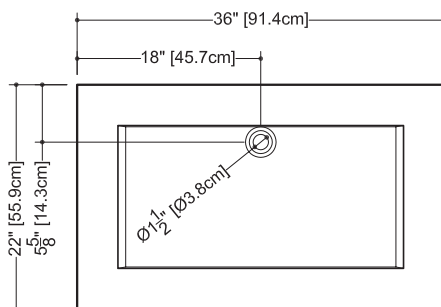

(914 x 559 x 102 mm)

VCS 36 36" x 22" x 2"

(914 x 559 x 51 mm)

CUBE LAVATORY

1 SELECT MODEL AND FAUCET HOLES CONFIGURATION

- 1A - Without overflow
- or 1B - With overflow
- + 1Bi - Overflow trim finish

2 SELECT FINISH

3 OPTION

Pop-up drain p.316

4 FLOATING SINK BRACKET SYSTEM

Important: Bracket and/or decorative trim must be ordered at the same time as the lavatory. p.83

WEIGHT: 34 lb (US) 26 kg (CA)
APPROXIMATE DELIVERY: 4 weeks
FREIGHT: Consult Freight Annex

1A MODEL WITHOUT OVERFLOW (Ex.: VC-36-1-GA)

MADE OF WETMAR BIO™

4" HEIGHT 2" SEMI-RECESSED

CODE	CODE	FAUCET HOLE	OVERFLOW	MATTE (MA)	TRUE HIGH GLOSS™ (GA)
VC-36	VCS-36	No hole	None	$1215	$1365
VC-36-1	VCS-36-1	1 hole for mono faucet	None	$1250	$1415
VC-36-8	VCS-36-8	3 holes for 8" c/c faucet	None	$1270	$1435

1B MODEL WITH OVERFLOW (Ex.: VC-36-O-1-PC-GA)

4" HEIGHT 2" SEMI-RECESSED

CODE	CODE	FAUCET HOLE	OVERFLOW	MATTE (MA)	TRUE HIGH GLOSS™ (GA)
VC-36-O	VCS-36-O	No hole	Overflow	$1315	$1495
VC-36-O-1	VCS-36-O-1	1 hole for mono faucet	Overflow	$1355	$1535
VC-36-O-8	VCS-36-O-8	3 holes for 8" c/c faucet	Overflow	$1375	$1555

+ 1Bi SELECT OVERFLOW TRIM FINISH Append selection to code (Ex.: VC-36-O-1-PC-GA)

ADD TO CODE	DESCRIPTION	PRICE
-NT, -PC, -BN	No Trim, Polished Chrome, Brushed Nickel	No charge
-MB, -SB	Matte Black, Satin Brass	+$50

2 SELECT FINISH Append selection to code (Ex.: VC-36-O-1-PC-GA)

ADD TO CODE	DESCRIPTION
-GA, -MA	White True High Gloss™, White Matte

PLAN VIEW

VC 36

VCS 36

NOTE: Approximate measurement. The manufacturer accepts 1/4" (6.35 mm) variance. WETSTYLE cannot be responsible for any technical errors and reserves the right to make revisions without notice.