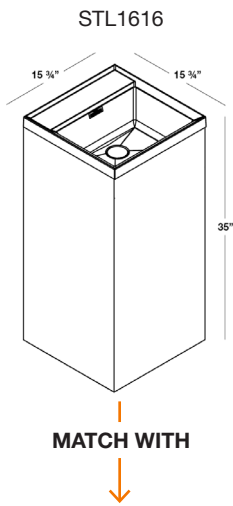

STELLÉ COLLECTION

PEDESTAL – NO DOOR 15-3/4", 17-3/4" and 23-3/4" LENGTH

(400, 451 and 603 mm LENGTH)

3 INTEGRATED COUNTERTOP SELECTION SOLD SEPARATELY Refer to specified page for pricing

PEDESTALS