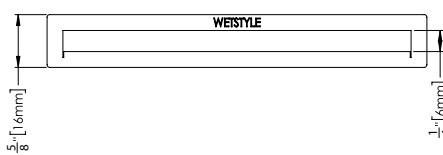

OVERFLOW TRIM FOR LAVATORIES AND VESSEL SINKS

CODE	FINISHED	PRICE
OF-V-PC	POLISHED CHROME	$30
OF-V-BN	BRUSHED NICKEL	$30
OF-V-SB	SATIN BRASS	$40
OF-V-MB	MATTE BLACK	$40

APPROXIMATE DELIVERY: < 1 week
FREIGHT: Consult Freight Annex

OVERFLOW TRIM FOR BATHTUBS

CODE	FINISHED	PRICE
OF-B-PC	POLISHED CHROME	$50
OF-B-BN	BRUSHED NICKEL	$50
OF-B-SB	SATIN BRASS	$60
OF-B-MB	MATTE BLACK	$60

APPROXIMATE DELIVERY: < 1 week
FREIGHT: Consult Freight Annex

TOP VIEW

FRONT VIEW

NOTE: Approximate measurement. The manufacturer accepts 1/4" (6.35 mm) variance. WETSTYLE cannot be responsible for any technical errors and reserves the right to make revisions without notice.