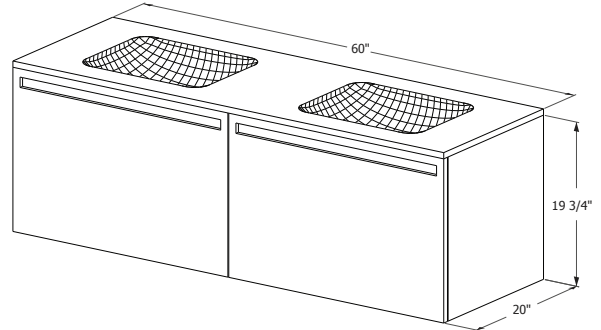

ELEMENT RAFFINÉ COLLECTION

VANITY 48", 60" & 72" Wall-mount – 2 drawers + 2 inner drawers

(1219, 1524, and 1829 mm length)

ELR48WM

ELR60WM

3 INTEGRATED COUNTERTOP SELECTION (sold separately)

REFER TO LAVATORY SECTION FOR COUNTERTOP PRICING
IMPORTANT: Element vanities are 20" in depth front to back.