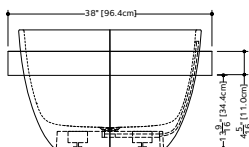

BE COLLECTION

BBE 01-SHELF 70" x 38" x 22"

(1778 x 964 x 558 mm)

BE BATHTUB

1 SELECT MODEL

2 SELECT DRAIN AND OVERFLOW FINISH

3 SELECT PLUMBING CONNECTION

4 SELECT FINISH

5 ACCESSORIES

Oak bridge WENGE shade Included
Head Pillow HP01-5 p.313
Columns for wall or COL-WALL p.310
Deck mounted faucets COL-DECK p.310

CAPACITY: 90 gal (US) 340 l (CA)
WEIGHT: 217 lb (US) 94 kg (CA)
APPROXIMATE DELIVERY: 4 - 6 weeks
FREIGHT: Consult Freight Annex

WETSTYLE Plug & Bathe™ overflow and drain connection system includes:

Soft-touch pop-up drain, for built-in overflow. Fits both 1 - 1/2" ABS drain waste and 1 - 1/2" tubular brass

1 - 1/2" ABS direct vertical drain waste fitting (copper/brass options also available)

1 - 1/2" ABS 90° Elbow drain waste fitting (copper/brass options also available)

IMPORTANT

All WETSTYLE tubs are equipped with our **Plug & Bathe™** overflow/drain system permitting installation completely from above without the need to open the floor from beneath; there is no need for an island drain or similar supplemental connection equipment.

FAUCET INSTALLATION

Wall-mounted, floor-mounted or column for wall or deck mounted faucet (direct deck-mounted is not possible).

WITH SURROUND WOOD SHELF OPTION

Other measurements are the same as BBE 01 model, p. 18

1 SELECT MODEL

MADE OF WETMAR BIO™

CODE	POSITION	WOOD SHELF FINISH	MATTE (MA)	DUAL † (DA)	TRUE HIGH GLOSS™ (GA)
OAK					
BBE 01-R-___-SHELF-2		Wenge	$10030	$10320	$11300
BBE 01-R-___-SHELF-5		White	$10030	$10320	$11300
BBE 01-R-___-SHELF-31		Black	$10030	$10320	$11300
BBE 01-R-___-SHELF-36		Stone har. grey	$10030	$10320	$11300
BBE 01-R-___-SHELF-37		Coffee bean	$10030	$10320	$11300
BBE 01-R-___-SHELF-38		Smoked	$10030	$10320	$11300
WALNUT					
BBE 01-R-___-SHELF-11	Freestanding Right	Natural	$10185	$10485	$11490
BBE 01-R-___-SHELF-12		Nat. no calico	$10185	$10485	$11490
BBE 01-R-___-SHELF-16		Chocolate	$10185	$10485	$11490
PREMIUM					
BBE 01-R-___-SHELF-81		Eucalyptus	$10720	$11065	$12145
BBE 01-R-___-SHELF-82		Mozambique	$10720	$11065	$12145
OAK					
BBE 01-L-___-SHELF-2		Wenge	$10030	$10320	$11300
BBE 01-L-___-SHELF-5		White	$10030	$10320	$11300
BBE 01-L-___-SHELF-31		Black	$10030	$10320	$11300
BBE 01-L-___-SHELF-36		Stone har. grey	$10030	$10320	$11300
BBE 01-L-___-SHELF-37		Coffee bean	$10030	$10320	$11300
BBE 01-L-___-SHELF-38		Smoked	$10030	$10320	$11300
WALNUT					
BBE 01-L-___-SHELF-11	Freestanding Left	Natural	$10185	$10485	$11490
BBE 01-L-___-SHELF-12		Nat. no calico	$10185	$10485	$11490
BBE 01-L-___-SHELF-16		Chocolate	$10185	$10485	$11490
PREMIUM					
BBE 01-L-___-SHELF-81		Eucalyptus	$10720	$11065	$12145
BBE 01-L-___-SHELF-82		Mozambique	$10720	$11065	$12145

4 Insert WETMAR Bio finish letter (GA, DA, MA, BL or GR)

3 Insert "-COP" if copper/brass connection is required (local code dependant) +$230 (ex.: BBE01-L-PC-COP-GA-SHELF-2)

2 Insert drain and overflow trim finish (use below code chart)

2 SELECT DRAIN AND OVERFLOW TRIM FINISH Append selection to code (Ex.: BST01-PC-GA)

	WHITE	POLISHED CHROME	BRUSHED NICKEL	PRICE	MATTE BLACK	SATIN BRASS	PRICE
Drain cover and o/f metal trim		-PC	-BN	No charge	-MB	-SB	+$300
Drain cover only (o/f without trim)	-WHNT	-PCNT	-BNNT	No charge	-MBNT	-SBNT	+$200

† Dual finish: True High Gloss™ interior and rim and matte exterior.

NEW - CUSTOM COLORS AVAILABLE +$2400 to price of Gloss (GA) finish
RAL/Pantone code or color sample to be specified

NOTE: Approximate measurement. The manufacturer accepts 1/8" (6.35 mm) variance. WETSTYLE cannot be responsible for any technical errors and reserves the right to make revisions without notice.