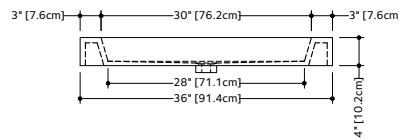

VOV 36

FRONT VIEW