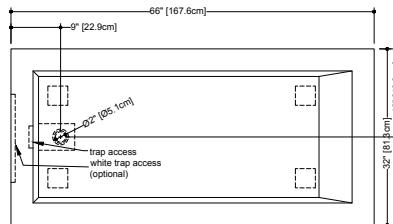

1 SELECT MODEL (Ex.: BC1201-PC-GA)

MADE OF WETMAR BIO™

CODE	POSITION	OPTIONAL WHITE TRAP ACCESS	MATTE (MA)	TRUE HIGH GLOSS™ (GA)
BC 1201	Freestanding	Available, must be specified if required	$6205	$7300
BC 1202-R	Right	Available, must be specified if required	$6205	$7300
BC 1202-L	Left	Available, must be specified if required	$6205	$7300
BC 1204-R	Right	Available, must be specified if required	$6205	$7300
BC 1204-L	Left	N/A	$6205	$7300
BC 1205-R	Right	N/A	$6205	$7300
BC 1205-L	Left	Available, must be specified if required	$6205	$7300
BC 1206-R	Right	N/A	$5220	$5795
BC 1206-L	Left	N/A	$5220	$5795

2 SELECT DRAIN AND OVERFLOW TRIM FINISH Append selection to code (Ex.: BC1201-PC-GA)

	WHITE	POLISHED CHROME	BRUSHED NICKEL	PRICE	MATTE BLACK	SATIN BRASS	PRICE
Drain cover and o/f metal trim		-PC	-BN	No charge	-MB	-SB	+$300
Drain cover only (o/f without trim)	-WHNT	-PCNT	-BNNT	No charge	-MBNT	-SBNT	+$200

3 SELECT PLUMBING CONNECTION Append selection to code (Ex.: BC1201-PC-COP-GA)

This tub is equipped with WETSTYLE Plug & Bathe™ overflow and drain connection system.			PRICE
Included	Standard ABS connection		No charge
-COP	Copper connection (local code dependant)		+$230

4 SELECT FINISH Append selection to code (Ex.: BC1201-PC-GA)

ADD TO CODE	DESCRIPTION
-GA, -MA	White True High Gloss™, White Matte

NEW - CUSTOM COLORS AVAILABLE +$2400 to price of Gloss (GA) finish
RAL/Pantone code or color sample to be specified

PLAN VIEW