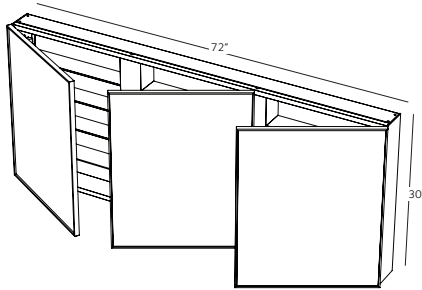

FRAME LINEA COLLECTION

MIRRORED CABINET 72"

(1826 mm length)

CONFIGURATION L

CONFIGURATION R

INSTALLATION

Surface mount with side panels

Recessed without side panels