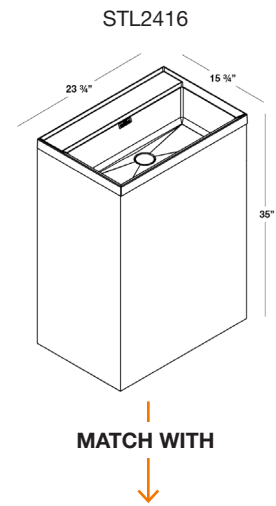

STELLÉ COLLECTION

PEDESTAL – NO DOOR 15-3/4", 17-3/4" and 23-3/4" LENGTH

(400, 451 and 603 mm LENGTH)

3 INTEGRATED COUNTERTOP SELECTION SOLD SEPARATELY Refer to specified page for pricing

PEDESTALS

OR

APPROXIMATE DELIVERY	4 weeks 6 weeks for premium finishes (*)
FREIGHT	Consult Freight Annex

NOTE: Approximate measurement. The manufacturer accepts 1/4" (6.35 mm) variance. WETSTYLE cannot be responsible for any technical errors and reserves the right to make revisions without notice.