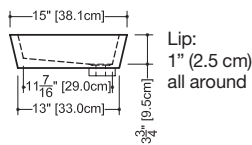

CUBE COLLECTION

SERIES VC 8-U 15", 21-3/4", 36", 42", 48" and 54" undermount

(381, 552, 914, 1067, 1219 and 1372 mm)

VC 821U (weight 18 lb/8 kg)

PLAN VIEW

FRONT VIEW

SIDE VIEW

VC 836U (weight 27 lb/12 kg)

PLAN VIEW

FRONT VIEW

SIDE VIEW

VC 842U (weight 33 lb/15 kg)

PLAN VIEW

FRONT VIEW

SIDE VIEW

VC 848U (weight 37 lb/17 kg)

PLAN VIEW

FRONT VIEW

SIDE VIEW

VC 854U (weight 42 lb/19 kg)

PLAN VIEW

FRONT VIEW

SIDE VIEW

NOTE: Approximate measurement. The manufacturer accepts 1/4" (6.35 mm) variance. WETSTYLE cannot be responsible for any technical errors and reserves the right to make revisions without notice.