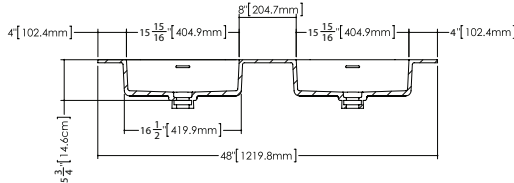

DÉCO COLLECTION

VDCOS 48 48 1/8" x 22" x 2"

(1219 x 559 x 51 mm)

VDCOXS 48 48" x 22" x 7/16"

(1219 x 559 x 11 mm)

1 SELECT MODEL AND FAUCET HOLES CONFIGURATION

- 1A - Without overflow
- or 1B - With overflow
- + 1Bi - Overflow trim finish

2 SELECT FINISH

3 OPTION - IMPORTANT

Important: This sink has a recessed drain hole. For a perfect look, we strongly recommend using the following drain models: DS02RF or DS02RF-O p.316

WEIGHT:
VDCOS-48 32 lb (US) 15 kg (CA)
VDCOXS-48 28 lb (US) 13 kg (CA)
APPROXIMATE DELIVERY: 4 weeks
FREIGHT: Consult Freight Annex

1A MODEL WITHOUT OVERFLOW (Ex.: VDCOS-48-1-GA)

MADE OF WETMAR BIO™

4" HEIGHT 2" SEMI-RECESSED

CODE	CODE	FAUCET HOLE	OVERFLOW	MATTE (MA)	TRUE HIGH GLOSS™ (GA)	NEW MATTE BLACK (MBL) MATTE GREY (MGR)
VDCOS-48	VDCOXS-48	No hole	None	$1475	$1675	$2010
VDCOS-48-1	VDCOXS-48-1	1 hole for mono faucet	None	$1535	$1735	$2070
VDCOS-48-8	VDCOXS-48-8	3 holes for 8" c/c faucet	None	$1555	$1755	$2090

1B MODEL WITH OVERFLOW (Ex.: VDCOS-48-O-1-PC-GA)

4" HEIGHT 2" SEMI-RECESSED

CODE	CODE	FAUCET HOLE	OVERFLOW	MATTE (MA)	TRUE HIGH GLOSS™ (GA)	NEW MATTE BLACK (MBL) MATTE GREY (MGR)
VDCOS-48-O	VDCOXS-48-O	No hole	Overflow	$1630	$1855	$2225
VDCOS-48-O-1	VDCOXS-48-O-1	1 hole for mono faucet	Overflow	$1690	$1915	$2285
VDCOS-48-O-8	VDCOXS-48-O-8	3 holes for 8" c/c faucet	Overflow	$1710	$1935	$2305

+ 1Bi SELECT OVERFLOW TRIM FINISH Append selection to code (Ex.: VDCOS-48-O-1-PC-GA)

ADD TO CODE	DESCRIPTION	PRICE
-NT, -PC, -BN	No Trim, Polished Chrome, Brushed Nickel	No charge
-MB, -SB	Matte Black, Satin Brass	+$50

2 SELECT FINISH Append selection to code (Ex.: VDCOS-48-O-1-PC-GA)

ADD TO CODE	DESCRIPTION
-GA, -MA, -MGR, -MBL	White True High Gloss™, White Matte, Matte Grey, Matte Black

VDCOS 48

PLAN VIEW

1 HOLE = 2 sets of 1 hole

FRONT VIEW

SIDE VIEW

VDCOXS 48