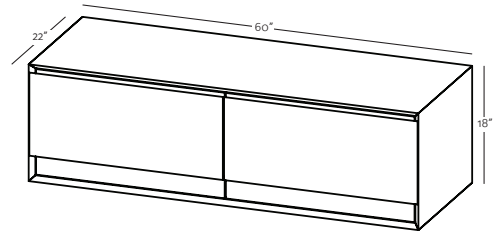

VANITY 18" height Wall-mount – 2 drawers 48" and 60"

(1219 and 1525 mm length)

M4818WM

M6018WM

3 INTEGRATED COUNTERTOP SELECTION (sold separately)

REFER TO LAVATORY SECTION FOR COUNTERTOP PRICING
· 2" / 4" height models