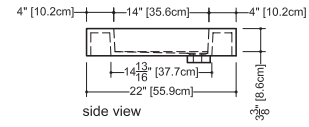

CUBE COLLECTION

VC 24 24" x 22" x 4"

(610 x 559 x 102 mm)

VCS 24 24" x 22" x 2"

(610 x 559 x 51 mm)

CUBE LAVATORY

1 SELECT MODEL AND FAUCET HOLES CONFIGURATION

- 1A - Without overflow
- or 1B - With overflow
- + 1Bi - Overflow trim finish

2 SELECT FINISH

3 OPTION

Pop-up drain p.316

4 FLOATING SINK BRACKET SYSTEM

Important: Bracket and/or decorative trim must be ordered at the same time as the lavatory. p.83

WEIGHT: 23 lb (US) 11 kg (CA)
APPROXIMATE DELIVERY: 4 weeks
FREIGHT: Consult Freight Annex

VCS24-O-NT-GA

1A MODEL WITHOUT OVERFLOW (Ex.: VC-24-1-GA)

MADE OF WETMAR BIO™

4" HEIGHT 2" SEMI-RECESSED

CODE	CODE	FAUCET HOLE	OVERFLOW	MATTE (MA)	TRUE HIGH GLOSS™ (GA)
VC-24	VCS-24	No hole	None	$905	$1030
VC-24-1	VCS-24-1	1 hole for mono faucet	None	$945	$1070
VC-24-8	VCS-24-8	3 holes for 8" c/c faucet	None	$965	$1090

1B MODEL WITH OVERFLOW (Ex.: VC-24-O-1-PC-GA)

4" HEIGHT 2" SEMI-RECESSED

CODE	CODE	FAUCET HOLE	OVERFLOW	MATTE (MA)	TRUE HIGH GLOSS™ (GA)
VC-24-O	VCS-24-O	No hole	Overflow	$1010	$1150
VC-24-O-1	VCS-24-O-1	1 hole for mono faucet	Overflow	$1050	$1190
VC-24-O-8	VCS-24-O-8	3 holes for 8" c/c faucet	Overflow	$1070	$1210

+ 1Bi SELECT OVERFLOW TRIM FINISH Append selection to code (Ex.: VC-24-O-1-PC-GA)

ADD TO CODE	DESCRIPTION	PRICE
-NT, -PC, -BN	No Trim, Polished Chrome, Brushed Nickel	No charge
-MB, -SB	Matte Black, Satin Brass	+$50

2 SELECT FINISH Append selection to code (Ex.: VC-24-O-1-PC-GA)

ADD TO CODE	DESCRIPTION
-GA, -MA	White True High Gloss™, White Matte

PLAN VIEW

VC 24

FRONT VIEW

SIDE VIEW

VCS 24

FRONT VIEW

SIDE VIEW

NOTE: Approximate measurement. The manufacturer accepts 1/4" (6.35 mm) variance. WETSTYLE cannot be responsible for any technical errors and reserves the right to make revisions without notice.