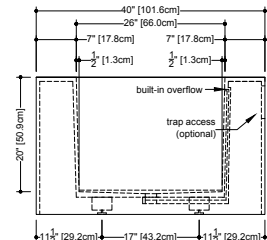

PLAN VIEW

FRONT VIEW

SIDE VIEW

CUBE COLLECTION

BC 04 62" x 30" x 24"

(1575 x 762 x 610 mm)

- 1 SELECT MODEL
- 2 SELECT DRAIN AND OVERFLOW FINISH
- 3 SELECT PLUMBING CONNECTION
- 4 SELECT FINISH
- 5 ACCESSORIES