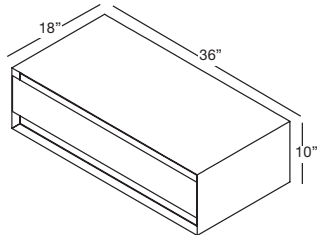

DRAWER CONFIGURATION

Horseshoe

3 INTEGRATED COUNTERTOP SELECTION (sold separately)

REFER TO LAVATORY SECTION FOR COUNTERTOP PRICING
· 2" / 4" height models

IMPORTANT: Do not forget to specify the optional pre-cut, see #4

ALSO COMPATIBLE WITH THE FOLLOWING WETSTYLE VESSEL SINK MODELS
(only if used with a wall-mounted faucet):

VCR821A, VTP821A, VC815A, VC821A, VOV815A, VOV821A

MM4210WM