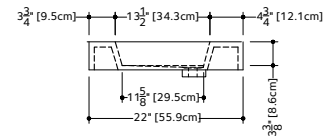

OVE COLLECTION

VOV 36 36" x 22" x 4"

(914 x 559 x 102 mm)

VOVS 36 36" x 22" x 2"

(914 x 559 x 51 mm)

OVE LAVATORY

1 SELECT MODEL AND FAUCET HOLES CONFIGURATION

- 1A - Without overflow
- or 1B - With overflow
- + 1Bi - Overflow trim finish

2 SELECT FINISH

3 OPTION

Pop-up drain p.316

4 FLOATING SINK BRACKET SYSTEM

Important: Bracket and/or decorative trim must be ordered at the same time as the lavatory. p.83

WEIGHT: 34 lb (US) 15 kg (CA)
APPROXIMATE DELIVERY: 4 weeks
FREIGHT: Consult Freight Annex

1A MODEL WITHOUT OVERFLOW (Ex.: VOV-36-1-GA)

MADE OF WETMAR BIO™

4" HEIGHT 2" SEMI-RECESSED

CODE	CODE	FAUCET HOLE	OVERFLOW	MATTE (MA)	TRUE HIGH GLOSS™ (GA)
VOV-36	VOVS-36	No hole	None	$1210	$1375
VOV-36-1	VOVS-36-1	1 hole for mono faucet	None	$1250	$1415
VOV-36-8	VOVS-36-8	3 holes for 8" c/c faucet	None	$1270	$1435

1B MODEL WITH OVERFLOW (Ex.: VOV-36-O-1-PC-GA)

4" HEIGHT 2" SEMI-RECESSED

CODE	CODE	FAUCET HOLE	OVERFLOW	MATTE (MA)	TRUE HIGH GLOSS™ (GA)
VOV-36-O	VOVS-36-O	No hole	Overflow	$1315	$1495
VOV-36-O-1	VOVS-36-O-1	1 hole for mono faucet	Overflow	$1355	$1535
VOV-36-O-8	VOVS-36-O-8	3 holes for 8" c/c faucet	Overflow	$1375	$1555

+ 1Bi SELECT OVERFLOW TRIM FINISH Append selection to code (Ex.: VOV-36-O-1-PC-GA)

ADD TO CODE	DESCRIPTION	PRICE
-NT, -PC, -BN	No Trim, Polished Chrome, Brushed Nickel	No charge
-MB, -SB	Matte Black, Satin Brass	+$50

2 SELECT FINISH Append selection to code (Ex.: VOV-36-O-1-PC-GA)

ADD TO CODE	DESCRIPTION
-GA, -MA	White True High Gloss™, White Matte

PLAN VIEW

VOV 36

SIDE VIEW

VOVS 36

NOTE: Approximate measurement. The manufacturer accepts 1/4" (6.35 mm) variance. WETSTYLE cannot be responsible for any technical errors and reserves the right to make revisions without notice.