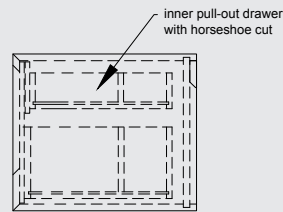

DRAWER CONFIGURATION

Internal side view
(All models)

NOTE: Approximate measurement. The manufacturer accepts 1/4" (6.35 mm) variance. WETSTYLE cannot be responsible for any technical errors and reserves the right to make revisions without notice.