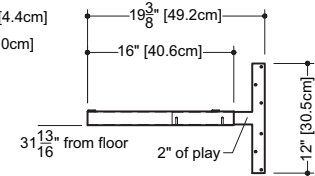

side view

Note: WETSTYLE will supply multiple brackets according to the lavatory length (see installation guide)

* Not available with VC18, VCM18, VCM20, VC60T and VC72T

BRACKET SYSTEM + PURE STAINLESS STEEL DECORATIVE TRIM

- For VCS and VOVS lavs (2" height)
- Includes brackets system
- Weight rating: up to 300 lbs/136 kg
- Not recommended for concrete walls
- Not available with Cube Metro series lavs (VCMS), Bauhaus, LAB collection, Déco and Element lavs

ADA-COMPLIANT

APPROXIMATE DELIVERY:

< 1 week

LENGTH	CODE BRUSHED (B)	PRICE	CODE MIRROR (M)	PRICE	WEIGHT (DT ONLY)
24"	WM 2422-DT-B	$1295	WM 2422-DT-M	$1525	13 lbs (US) 6 kg (CA)
36"	WM 3622-DT-B	$1640	WM 3622-DT-M	$1870	15 lbs (US) 7 kg (CA)
48"	WM 4822-DT-B	$2065	WM 4822-DT-M	$2295	18 lbs (US) 8 kg (CA)
60"*	WM 6022-DT-B	$2455	WM 6022-DT-M	$2685	20 lbs (US) 9 kg (CA)

* Not available with VCS60T