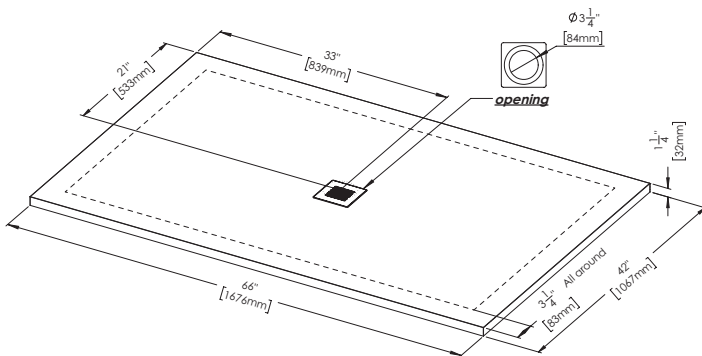

DFL6032E WEIGHT 128 lb (US) 58 kg (CA)

DFL6642C WEIGHT 187 lb (US) 85 kg (CA)

NOTE: Approximate measurement. The manufacturer accepts 1/4" (6.35 mm) variance. WETSTYLE cannot be responsible for any technical errors and reserves the right to make revisions without notice.

FEEL SHOWER BASE