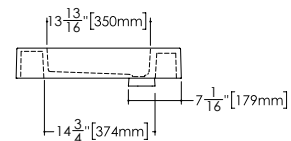

CUBE COLLECTION

VC 48-1D 48" x 22" x 4"

(1219 x 559 x 102 mm)

VCS 48-1D 48" x 22" x 2"

(1219 x 559 x 51 mm)

CUBE LAVATORY

1 SELECT MODEL AND FAUCET HOLES CONFIGURATION

- 1A - Without overflow
- or 1B - With overflow
- + 1Bi - Overflow trim finish

2 SELECT FINISH

3 ACCESSORY INCLUDED

Oak bridge in wenge shade.
Other shades must be specified p.308

4 OPTION

Pop-up drain p.316

5 FLOATING SINK BRACKET SYSTEM

Important: Bracket and/or decorative trim must be ordered at the same time as the lavatory. p.83

WEIGHT: 46 lb (US) 21 kg (CA)
APPROXIMATE DELIVERY: 4 weeks
FREIGHT: Consult Freight Annex

1A MODEL WITHOUT OVERFLOW (Ex.: VC-48D-1-GA)

MADE OF WETMAR BIO™

4" HEIGHT 2" SEMI-RECESSED

CODE	CODE	FAUCET HOLE	OVERFLOW	MATTE (MA)	TRUE HIGH GLOSS™ (GA)
VC48-1D	VCS48-1D	No hole	None	$1500	$1705
VC48-1D-1	VCS48-1D-1	2 x 1 hole for mono faucet	None	$1560	$1765
VC48-1D-8	VCS48-1D-8	2 x 3 holes for 8" c/c faucet	None	$1580	$1785

1B MODEL WITH OVERFLOW (Ex.: VC-48D-O-1-PC-GA)

4" HEIGHT 2" SEMI-RECESSED

CODE	CODE	FAUCET HOLE	OVERFLOW	MATTE (MA)	TRUE HIGH GLOSS™ (GA)
VC48-1D-O	VCS48-1D-O	No hole	Overflow	$1605	$1825
VC48-1D-O-1	VCS48-1D-O-1	2 x 1 hole for mono faucet	Overflow	$1665	$1885
VC48-1D-O-8	VCS48-1D-O-8	2 x 3 holes for 8" c/c faucet	Overflow	$1685	$1905

+ 1Bi SELECT OVERFLOW TRIM FINISH Append selection to code (Ex.: VC-48D-O-1-PC-GA)

ADD TO CODE	DESCRIPTION	PRICE
-NT, -PC, -BN	No Trim, Polished Chrome, Brushed Nickel	No charge
-MB, -SB	Matte Black, Satin Brass	+$50

2 SELECT FINISH Append selection to code (Ex.: VC-48D-O-1-PC-GA)

ADD TO CODE	DESCRIPTION
-GA, -MA	White True High Gloss™, White Matte

1D = 1 CENTER DRAIN

FRONT VIEW

SIDE VIEW

FRONT VIEW

SIDE VIEW