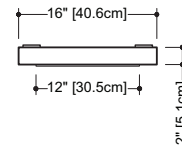

Z-21654

PLAN VIEW