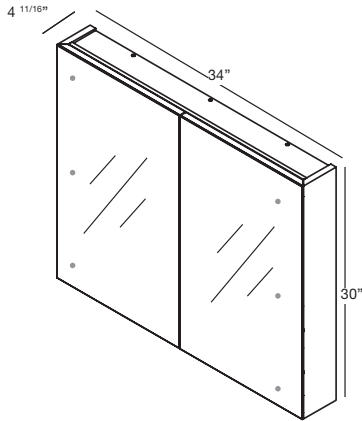

M COLLECTION

MIRRORED CABINET 30" Surface Mount – 28", 34", 40", 46", 58" and 70" (711, 864, 1016, 1168, 1473 and 1778 mm length)

M2830ME

M4630ME

M3430ME

M5830ME

M4030ME

M7030ME