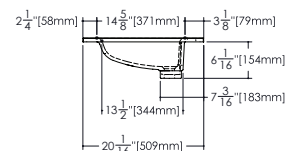

SIDE VIEW

NOTE: Approximate measurement. The manufacturer accepts 1/4" (6.35 mm) variance. WETSTYLE cannot be responsible for any technical errors and reserves the right to make revisions without notice.