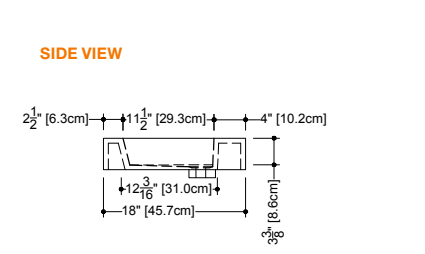

CUBE METRO LAVATORY

1. 1 SELECT MODEL AND FAUCET HOLES CONFIGURATION
   - 1A - Without overflow
   - or 1B - With overflow
   - + 1Bi - Overflow trim finish
2. 2 SELECT FINISH
3. 3 OPTION
   - Pop-up drain p.316
4. 4 FLOATING SINK BRACKET SYSTEM
   - Only offered with VCM36 (4" height)
   - Important: Bracket and/or decorative trim must be ordered at the same time as the lavatory. p.83

WEIGHT:	26 lb (US)	12 kg (CA)
APPROXIMATE DELIVERY:	4 weeks	
FREIGHT:	Consult Freight Annex	

1A MODEL WITHOUT OVERFLOW (Ex.: VCM-36-1-GA) **MADE OF WETMAR BIO™**

4" HEIGHT   2" SEMI-RECESSED

CODE	CODE	FAUCET HOLE	OVERFLOW	MATTE (MA)	TRUE HIGH GLOSS™ (GA)
VCM-36	VCMS-36	No hole	None	$1155	$1315
VCM-36-1	VCMS-36-1	1 hole for mono faucet	None	$1195	$1355
VCM-36-8	VCMS-36-8	3 holes for 8" c/c faucet	None	$1215	$1375

1B MODEL WITH OVERFLOW (Ex.: VCM-36-O-1-PC-GA)

4" HEIGHT   2" SEMI-RECESSED

CODE	CODE	FAUCET HOLE	OVERFLOW	MATTE (MA)	TRUE HIGH GLOSS™ (GA)
VCM-36-O	VCMS-36-O	No hole	Overflow	$1265	$1435
VCM-36-O-1	VCMS-36-O-1	1 hole for mono faucet	Overflow	$1305	$1475
VCM-36-O-8	VCMS-36-O-8	3 holes for 8" c/c faucet	Overflow	$1325	$1495

+ 1Bi SELECT OVERFLOW TRIM FINISH Append selection to code (Ex.: VCM-36-O-1-PC-GA)

ADD TO CODE	DESCRIPTION	PRICE
-NT, -PC, -BN	No Trim, Polished Chrome, Brushed Nickel	No charge
-MB, -SB	Matte Black, Satin Brass	+$50

2 SELECT FINISH Append selection to code (Ex.: VCM-36-O-1-PC-GA)

ADD TO CODE	DESCRIPTION
-GA, -MA	White True High Gloss™, White Matte

NOTE: Approximate measurement. The manufacturer accepts 1/4" (6.35 mm) variance. WETSTYLE cannot be responsible for any technical errors and reserves the right to make revisions without notice.