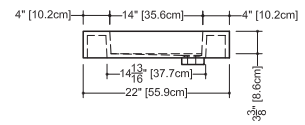

CUBE COLLECTION

VC 36R 36" x 22" x 4"

(914 x 559 x 102 mm)

VCS 36R 36" x 22" x 2"

(914 x 559 x 51 mm)

1 SELECT MODEL AND FAUCET HOLES CONFIGURATION

- 1A - Without overflow
- or 1B - With overflow
- + 1Bi - Overflow trim finish

2 SELECT FINISH

3 OPTION

Pop-up drain p.316

4 FLOATING SINK BRACKET SYSTEM

Important: Bracket and/or decorative trim must be ordered at the same time as the lavatory. p.83

WEIGHT: 32 lb (US) 15 kg (CA)
APPROXIMATE DELIVERY: 4 weeks
FREIGHT: Consult Freight Annex

1A MODEL WITHOUT OVERFLOW (Ex.: VC-36R-1-GA)

MADE OF WETMAR BIO™

4" HEIGHT 2" SEMI-RECESSED

CODE	CODE	FAUCET HOLE	OVERFLOW	MATTE (MA)	TRUE HIGH GLOSS™ (GA)
VC-36R	VCS-36R	No hole	None	$1065	$1210
VC-36R-1	VCS-36R-1	1 hole for mono faucet	None	$1105	$1250
VC-36R-8	VCS-36R-8	3 holes for 8" c/c faucet	None	$1125	$1270

1B MODEL WITH OVERFLOW (Ex.: VC-36R-O-1-PC-GA)

4" HEIGHT 2" SEMI-RECESSED

CODE	CODE	FAUCET HOLE	OVERFLOW	MATTE (MA)	TRUE HIGH GLOSS™ (GA)
VC-36R-O	VCS-36R-O	No hole	Overflow	$1170	$1330
VC-36R-O-1	VCS-36R-O-1	1 hole for mono faucet	Overflow	$1210	$1370
VC-36R-O-8	VCS-36R-O-8	3 holes for 8" c/c faucet	Overflow	$1230	$1390

+ 1Bi SELECT OVERFLOW TRIM FINISH Append selection to code (Ex.: VC-36R-O-1-PC-GA)

ADD TO CODE	DESCRIPTION	PRICE
-NT, -PC, -BN	No Trim, Polished Chrome, Brushed Nickel	No charge
-MB, -SB	Matte Black, Satin Brass	+$50

2 SELECT FINISH Append selection to code (Ex.: VC-36R-O-1-PC-GA)

ADD TO CODE	DESCRIPTION
-GA, -MA	White True High Gloss™, White Matte

PLAN VIEW

VC 36R

SIDE VIEW

VCS 36R

NOTE: Approximate measurement. The manufacturer accepts 1/4" (6.35 mm) variance. WETSTYLE cannot be responsible for any technical errors and reserves the right to make revisions without notice.