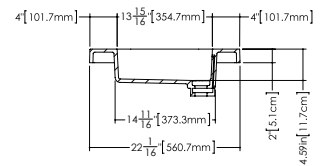

DÉCO COLLECTION

VDCOS 30 30 1/8" x 22" x 2"

(762 x 559 x 51 mm)

VDCOXS 30 30" x 22" x 7/16"

(762 x 559 x 11 mm)

1 SELECT MODEL AND FAUCET HOLES CONFIGURATION

- 1A - Without overflow
- or 1B - With overflow
- + 1Bi - Overflow trim finish

2 SELECT FINISH

3 OPTION - IMPORTANT

Important: This sink has a recessed drain hole. For a perfect look, we strongly recommend using the following drain models: DS02RF or DS02RF-O p.316

WEIGHT:		
VDCOS-30	19 lb (US)	9 kg (CA)
VDCOXS-30	16 lb (US)	7 kg (CA)
APPROXIMATE DELIVERY:	4 weeks	
FREIGHT:	Consult Freight Annex	

1A MODEL WITHOUT OVERFLOW (Ex.: VDCOS-30-1-GA) **MADE OF WETMAR BIO™**

4" HEIGHT 2" SEMI-RECESSED

CODE	CODE	FAUCET HOLE	OVERFLOW	MATTE (MA)	TRUE HIGH GLOSS™ (GA)	NEW MATTE BLACK (MBL) MATTE GREY (MGR)
VDCOS-30	VDCOXS-30	No hole	None	$975	$1110	$1330
VDCOS-30-1	VDCOXS-30-1	1 hole for mono faucet	None	$1015	$1150	$1370
VDCOS-30-8	VDCOXS-30-8	3 holes for 8" c/c faucet	None	$1035	$1170	$1390

1B MODEL WITH OVERFLOW (Ex.: VDCOS-30-O-1-PC-GA)

4" HEIGHT 2" SEMI-RECESSED

CODE	CODE	FAUCET HOLE	OVERFLOW	MATTE (MA)	TRUE HIGH GLOSS™ (GA)	NEW MATTE BLACK (MBL) MATTE GREY (MGR)
VDCOS-30-O	VDCOXS-30-O	No hole	Overflow	$1080	$1230	$1475
VDCOS-30-O-1	VDCOXS-30-O-1	1 hole for mono faucet	Overflow	$1120	$1270	$1515
VDCOS-30-O-8	VDCOXS-30-O-8	3 holes for 8" c/c faucet	Overflow	$1140	$1290	$1535

+ 1Bi SELECT OVERFLOW TRIM FINISH Append selection to code (Ex.: VDCOS-30-O-1-PC-GA)

ADD TO CODE	DESCRIPTION	PRICE
-NT, -PC, -BN	No Trim, Polished Chrome, Brushed Nickel	No charge
-MB, -SB	Matte Black, Satin Brass	+$50

2 SELECT FINISH Append selection to code (Ex.: VDCOS-30-O-1-PC-GA)

ADD TO CODE	DESCRIPTION
-GA, -MA, -MGR, -MBL	White True High Gloss™, White Matte, Matte Grey, Matte Black

VDCOS 30

PLAN VIEW

FRONT VIEW

SIDE VIEW

VDCOXS 30

PLAN VIEW

FRONT VIEW

SIDE VIEW