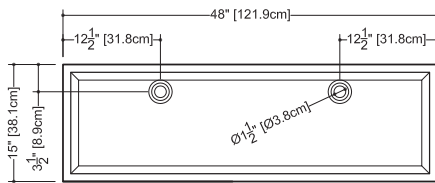

VC 848A (weight 37 lb/17 kg)

PLAN VIEW

FRONT VIEW