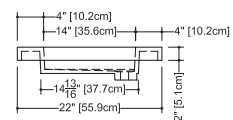

SIDE VIEW

NOTE: Approximate measurement. The manufacturer accepts 1/4" (6.35 mm) variance. WETSTYLE cannot be responsible for any technical errors and reserves the right to make revisions without notice.