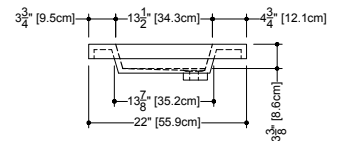

SIDE VIEW

NOTE: Approximate measurement. The manufacturer accepts 1/4" (6.35 mm) variance. WETSTYLE cannot be responsible for any technical errors and reserves the right to make revisions without notice.