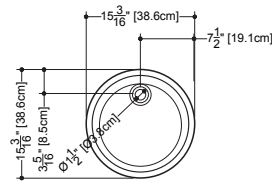

OVE COLLECTION

SERIES VOV 8-U 15", 21-1/2", 36" and 48" undermount

(381, 546, 914 and 1219 mm)

1 SELECT MODEL AND FAUCET HOLES CONFIGURATION

- 1A - Without overflow
- or
- 1B - With overflow
- + 1Bi - Overflow trim finish

2 SELECT FINISH

3 OPTION

Pop-up drain p.316

APPROXIMATE DELIVERY: 4 weeks

FREIGHT: Consult Freight Annex

*VOV815U is only available without overflow
**Oak bridge for model VOV848U can be ordered in other shades. p.308

1A MODEL WITHOUT OVERFLOW (Ex.: VOV848U-GA)

MADE OF WETMAR BIO™

CODE	OVERFLOW	ACCESSORY	MATTE (MA)	TRUE HIGH GLOSS™ (GA)
VOV 815U*	None	None	$575	$655
VOV 821U	None	None	$870	$990
VOV 836U	None	None	$1030	$1170
VOV 848U	None	Oak bridge wenge shade included**	$1340	$1520

1B MODEL WITH OVERFLOW (Ex.: VOV848U-O-PC-GA)

CODE	OVERFLOW	ACCESSORY	MATTE (MA)	TRUE HIGH GLOSS™ (GA)
VOV 821U-O	Overflow	None	$975	$1110
VOV 836U-O	Overflow	None	$1135	$1290
VOV 848U-O	Overflow	Oak bridge wenge shade included**	$1495	$1700

+ 1Bi SELECT OVERFLOW TRIM FINISH Append selection to code (Ex.: VOV848U-O-PC-GA)

ADD TO CODE	DESCRIPTION	PRICE
-NT, -PC, -BN	No Trim, Polished Chrome, Brushed Nickel	No charge
-MB, -SB	Matte Black, Satin Brass	15", 21" and 36" +$50 48" +$100

2 SELECT FINISH Append selection to code (Ex.: VOV848U-O-PC-GA)

ADD TO CODE	DESCRIPTION
-GA, -MA	White True High Gloss™, White Matte

VOV 815U (weight 10 lb/5 kg)

PLAN VIEW