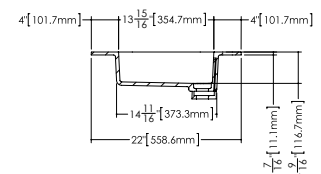

SIDE VIEW

NOTE: Approximate measurement. The manufacturer accepts 1/4" (6.35 mm) variance. WETSTYLE cannot be responsible for any technical errors and reserves the right to make revisions without notice.