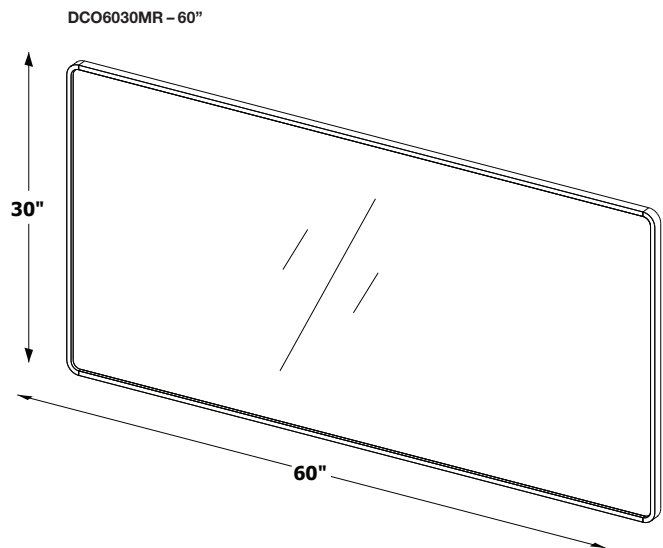

DÉCO COLLECTION

MIRROR 30" height 24", 30", 36", 48" and 60" length

(609, 762, 914, 1219 and 1524 mm length)

DEPTH: 7/8" + FLOATING EFFECT (MIRROR EXTENDS 1/4" OFF THE WALL)

FEATURES

- Made of all natural solid wood and veneer
- AWI rated level 5 marine grade finish for moisture resistance
- 3mm polished edges mirror with rounded corners
- Z-clip hanging system

APPROXIMATE DELIVERY: 4 - 6 weeks

FREIGHT: Consult Freight Annex

NOTE: Approximate measurement. The manufacturer accepts 1/4" (6.35 mm) variance. WETSTYLE cannot be responsible for any technical errors and reserves the right to make revisions without notice.