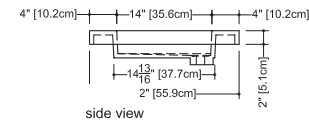

SIDE VIEW

NOTE: Approximate measurement. The manufacturer accepts 1/4" (6.35 mm) variance. WETSTYLE cannot be responsible for any technical errors and reserves the right to make revisions without notice.