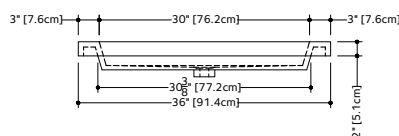

VOVS 36

FRONT VIEW