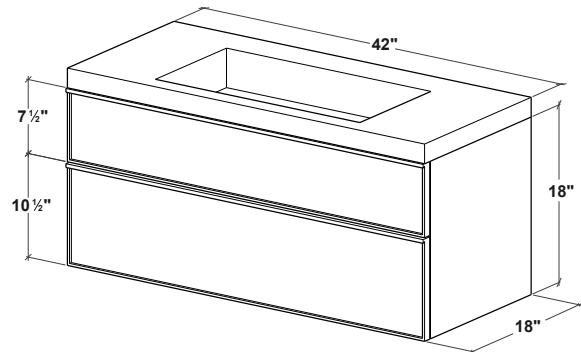

IMPORTANT: Please indicate on your purchase order your choice of lavatory. Must be purchased with a WETSTYLE integrated countertop (sold separately). Vessel sinks cannot be used with FRAME Linea vanities without a countertop. Lavatory will extend beyond the vanity by approximately 1/8" on both sides to better prevent potential water accumulation between the lavatory and the vanity.

2 MODEL SELECTION 18"

FINISHES		CODE	PRICE
WOOD			
Oak	Natural (1)	FRLM42WM-1	$3805
Oak	Wenge (2)	FRLM42WM-2	$3635
Oak	White (5)	FRLM42WM-5	$3635
Oak	Black (31)	FRLM42WM-31	$3635
Oak	St. Har. Grey (36)	FRLM42WM-36	$3635
Oak	Coffee Bean (37)	FRLM42WM-37	$3635
Oak	Smoked (38)	FRLM42WM-38	$3635
WOOD			
Walnut	Natural No Calico (12)	FRLM42WM-12	$3805
Walnut	Chocolate (16)	FRLM42WM-16	$3805
LACQUER			
Mat	White (21)	FRLM42WM-21	$3490
Mat	St. Har. Grey (28)	FRLM42WM-28	$3490
Mat	Black (29)	FRLM42WM-29	$3490

* Walnut natural (11) and premium finishes not available

3 OPTIONAL GLASS INSERTS FOR DRAWER FACADES

Not available on this model

4 INTEGRATED COUNTERTOP SELECTION (sold separately)

REFER TO LAVATORY SECTION FOR COUNTERTOP PRICING

Lavatory and vanity must be ordered at the same time as the lavatory requires special preparation at the factory

5 ACCESSORY & SUGGESTED COMPLEMENTS

FRAME Linea Mirrored Cabinet	p. 214
M Towel Holder	p. 280
FRAME Linea Linen Cabinet	p. 207

FRLM42WM

FEATURES

- All wood construction
- Hand pull crafted in solid wood
- Finished drawer interiors
- Blum slow close glides
- Vertical grain pattern

DRAWERS CONFIGURATION

APPROXIMATE DELIVERY: 4-6 weeks

FREIGHT: Consult Freight Annex