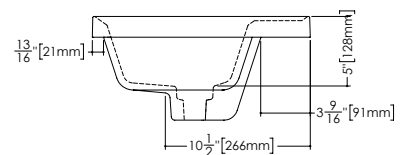

SIDE VIEW

NOTE: Approximate measurement. The manufacturer accepts 1/4" (6.35 mm) variance. WETSTYLE cannot be responsible for any technical errors and reserves the right to make revisions without notice.