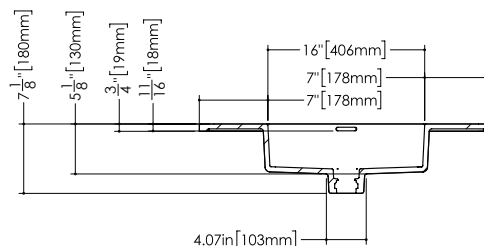

PERSPECTIVE VIEW

FRONT VIEW