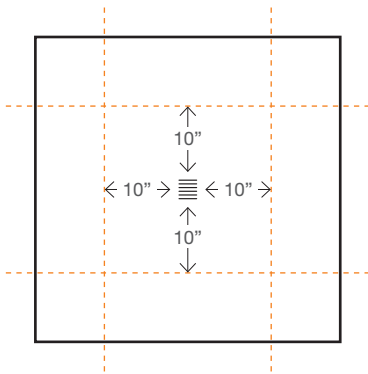

FEEL COLLECTION

OPTIONAL CUT ORDER FORM Visit wetstyle.com/feelcustom to download the form

Dealer name _____ Sales person _____

P.O. # _____ Email _____

Feel model # _____ Phone _____

YOU MUST SUBMIT ONE FORM FOR EACH SHOWER BASE UNIT

FACTORY-MADE CUTS

If done by WETSTYLE at factory
≥ 10" / 254 mm minimum distance between cut and drain