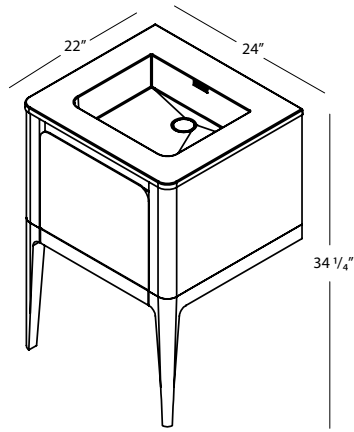

BAUHAUS COLLECTION

NEW

BAUHAUS 24" Wall-mount with legs

1 NOTES

THIS UNIT MUST BE SECURED TO THE WALL

WOOD: All natural wood finishes, AWI Rated 5 Finish, FSC Certified, CARB Compliant, Formaldehyde free, may differ slightly from sample or pictures as natural wood grains vary somewhat from piece to piece adding natural beauty and character making each made-to-order piece unique

IMPORTANT: Please indicate on your purchase order your choice of lavatory. Must be purchased with a WETSTYLE Bauhaus integrated countertop (sold separately). Vessel sinks cannot be used with Bauhaus vanities, unless a countertop is used.

DRAWER CONFIGURATION

Horseshoe

APPROXIMATE

DELIVERY: 4-6 weeks

FREIGHT: Consult Freight Annex

2 AVAILABLE CONFIGURATIONS (ex: EBHS24WML-L28W1)

CONFIGURATION	DRAWER FAÇADE AND SIDES	TRIM AND LEGS	NEXT STEP
LW	Lacquer (L)	Wood (W)	Go to 3.1
WW	Wood (W)	Wood (W)	Go to 3.2
LL	Lacquer (L)	Lacquer (L)	Go to 3.3
WL	Wood (W)	Lacquer (L)	Go to 3.4

HOW TO BUILD A CODE

	DRAWER FAÇADE AND SIDES		TRIM AND LEGS		
<i>Bauhaus 24" Wall-Mount with Legs with St. Har. Grey Drawer/Sides and Oak Natural Trim & Legs</i>	<i>W or L</i>	<i>Color code</i>	<i>W or L</i>	<i>Color code</i>	Use opposite page to ensure your finish combination is possible
Example: EBHS24WML	-L	-28	-W	-1	

4 INTEGRATED COUNTERTOP SELECTION SOLD SEPARATELY

REFER TO LAVATORY SECTION FOR COUNTERTOP PRICING

Lavatory and vanity must be ordered at the same time as the lavatory requires special preparation at the factory

VBHXS-24 (Refer to p. 46)

NOTE: Approximate measurement. The manufacturer accepts 1/4" (6.35 mm) variance. WETSTYLE cannot be responsible for any technical errors and reserves the right to make revisions without notice.