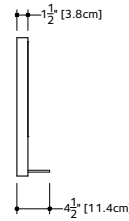

C COLLECTION – MIRRORS

VERTICAL MIRROR 28" height x 19" wide

(711 x 483 mm)

1 MODEL SELECTION

MATERIAL	FINISH	CODE	PRICE
Pure stainless steel	Brushed finish	C2819B	$1005
Pure stainless steel	Mirror finish	C2819M	$1345
Pure stainless steel	Matte Black	C2819MBL	$1545

Note: This is a pure stainless steel product (not chrome plated), grade 304

WEIGHT:	23 lb (US)	10 kg (CA)
APPROXIMATE DELIVERY:	< 1 week	
FREIGHT:	Consult Freight Annex	

HORIZONTAL MIRROR 19" height x 46" wide

(483 to 1168 mm)

1 MODEL SELECTION

MATERIAL	FINISH	CODE	PRICE
Pure stainless steel	Brushed finish	C1946B	$1455
Pure stainless steel	Mirror finish	C1946M	$1845

Note: This is a pure stainless steel product (not chrome plated), grade 304

WEIGHT:	39 lb (US)	18 kg (CA)
APPROXIMATE DELIVERY:	< 1 week	
FREIGHT:	Consult Freight Annex	

SIDE VIEW

FRONT VIEW

HORIZONTAL MIRROR 19" height x 58" wide

(483 to 1473 mm)

1 MODEL SELECTION

MATERIAL	FINISH	CODE	PRICE
Pure stainless steel	Brushed finish	C1958B	$1795
Pure stainless steel	Mirror finish	C1958M	$2220

Note: This is a pure stainless steel product (not chrome plated), grade 304

WEIGHT:	23 lb (US)	10 kg (CA)
APPROXIMATE DELIVERY:	< 1 week	
FREIGHT:	Consult Freight Annex	

NOTE: Approximate measurement. The manufacturer accepts 1/4" (6.35 mm) variance. WETSTYLE cannot be responsible for any technical errors and reserves the right to make revisions without notice.