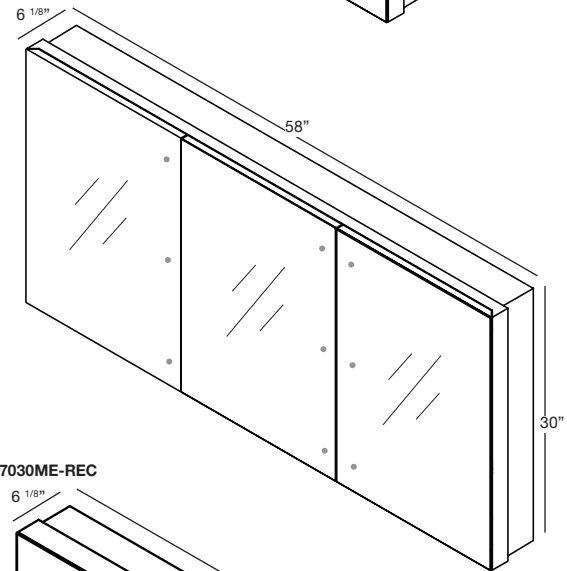

M5830ME-REC