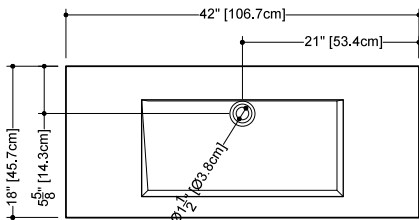

1 SELECT MODEL AND FAUCET HOLES CONFIGURATION

- 1A - Without overflow
- or
- 1B - With overflow
- + 1Bi - Overflow trim finish

2 SELECT FINISH

3 OPTION

Pop-up drain p.316

4 FLOATING SINK BRACKET SYSTEM

Only offered with VCM42 (4" height)

Important: Bracket and/or decorative trim must be ordered at the same time as the lavatory. p.83

WEIGHT: 37 lb (US) 17 kg (CA)
APPROXIMATE DELIVERY: 4 weeks
FREIGHT: Consult Freight Annex

1A MODEL WITHOUT OVERFLOW (Ex.: VCM-42-1-GA) **MADE OF WETMAR BIO™**

4" HEIGHT 2" SEMI-RECESSED

CODE	CODE	FAUCET HOLE	OVERFLOW	MATTE (MA)	TRUE HIGH GLOSS™ (GA)
VCM-42	VCMS-42	No hole	None	$1320	$1500
VCM-42-1	VCMS-42-1	1 hole for mono faucet	None	$1360	$1540
VCM-42-8	VCMS-42-8	3 holes for 8" c/c faucet	None	$1380	$1560

1B MODEL WITH OVERFLOW (Ex.: VCM-42-O-1-PC-GA)

4" HEIGHT 2" SEMI-RECESSED

CODE	CODE	FAUCET HOLE	OVERFLOW	MATTE (MA)	TRUE HIGH GLOSS™ (GA)
VCM-42-O	VCMS-42-O	No hole	Overflow	$1425	$1620
VCM-42-O-1	VCMS-42-O-1	1 hole for mono faucet	Overflow	$1465	$1660
VCM-42-O-8	VCMS-42-O-8	3 holes for 8" c/c faucet	Overflow	$1485	$1680

+ 1Bi SELECT OVERFLOW TRIM FINISH Append selection to code (Ex.: VCM-42-O-1-PC-GA)

ADD TO CODE	DESCRIPTION	PRICE
-NT, -PC, -BN	No Trim, Polished Chrome, Brushed Nickel	No charge
-MB, -SB	Matte Black, Satin Brass	+$50

2 SELECT FINISH Append selection to code (Ex.: VCM-42-O-1-PC-GA)

ADD TO CODE	DESCRIPTION
-GA, -MA	White True High Gloss™, White Matte

PLAN VIEW