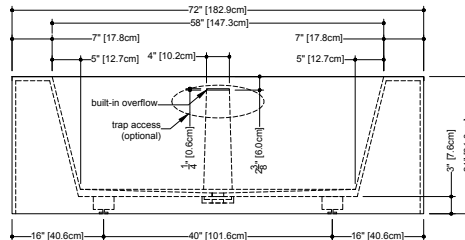

PLAN VIEW

FRONT VIEW

SIDE VIEW

CUBE COLLECTION

BC 04 62" x 30" x 24"

(1575 x 762 x 610 mm)

- 1 SELECT MODEL
- 2 SELECT DRAIN AND OVERFLOW FINISH
- 3 SELECT PLUMBING CONNECTION
- 4 SELECT FINISH
- 5 ACCESSORIES