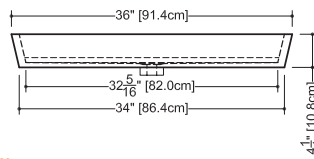

CUBE COLLECTION

SERIES VC 8-U 15", 21-3/4", 36", 42", 48" and 54" undermount

(381, 552, 914, 1067, 1219 and 1372 mm)

VC 821U (weight 18 lb/8 kg)

PLAN VIEW

FRONT VIEW

SIDE VIEW

VC 836U (weight 27 lb/12 kg)

PLAN VIEW

FRONT VIEW

SIDE VIEW

VC 842U (weight 33 lb/15 kg)

PLAN VIEW

FRONT VIEW

SIDE VIEW

VC 848U (weight 37 lb/17 kg)

PLAN VIEW

FRONT VIEW

SIDE VIEW

VC 854U (weight 42 lb/19 kg)

PLAN VIEW

FRONT VIEW

SIDE VIEW

NOTE: Approximate measurement. The manufacturer accepts 1/4" (6.35 mm) variance. WETSTYLE cannot be responsible for any technical errors and reserves the right to make revisions without notice.