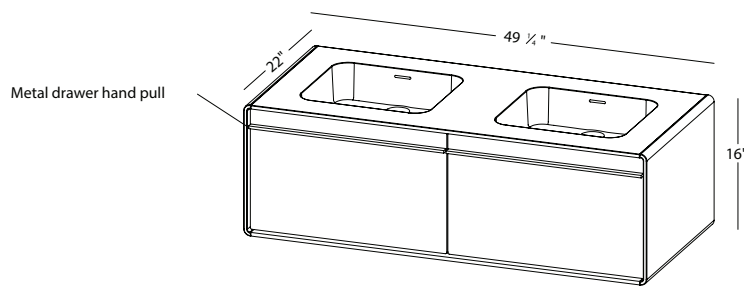

DÉCO COLLECTION

VANITY 48" Wall-mount – 2 drawers

(1219 mm length)

1 NOTES

WOOD: All natural wood finishes, AWI Rated 5 Finish, FSC Certified, CARB Compliant, Formaldehyde free, may differ slightly from sample or pictures as natural wood grains vary somewhat from piece to piece adding natural beauty and character making each made-to-order piece unique

IMPORTANT: Please indicate on your purchase order your choice of lavatory. Must be purchased with a WETSTYLE Deco integrated countertop (sold separately). Vessel sinks cannot be used with Deco vanities.

DCO48WM

FEATURES

- Hand pull and legs made of solid stainless steel
- Finished interior drawers
- Slow closing ball bearing glides

DRAWERS CONFIGURATION

LEFT
Horseshoe

RIGHT
Horseshoe

APPROXIMATE DELIVERY: 4 - 6 weeks
*7 weeks for premium finishes

FREIGHT: Consult Freight Annex

2 AVAILABLE CONFIGURATIONS (ex: DCO48WM-W11L21-MBL)

CONFIGURATION	DRAWER FACADE (L)	EXTERIOR (L)	NEXT STEP
WL	Wood (W)	Lacquer (L)	Go to 3.1
WW	Wood (W)	Wood (W)	Go to 3.2
LL	Lacquer (L)	Lacquer (L)	Go to 3.3

HOW TO BUILD A CODE

	DRAWER FACADE (L)		EXTERIOR (L)		METAL FINISH	Use opposite page to ensure your finish combination is possible
	W or L	Color code	W or L	Color code	Metal code	
Déco 48" Wall-mount	W or L	Color code	W or L	Color code	Metal code	
Example: DCO48WM	-W	-1	-L	-21	-MBL	

NOTE: Approximate measurement. The manufacturer accepts 1/4" (6.35 mm) variance. WETSTYLE cannot be responsible for any technical errors and reserves the right to make revisions without notice.