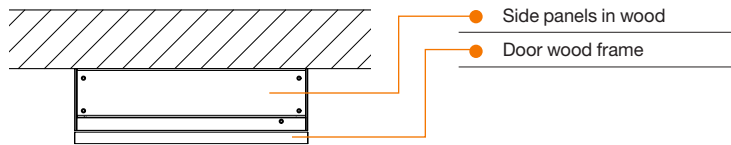

FRAME LINEA COLLECTION – MIRRORED CABINET

SURFACE MOUNT

PLAN VIEW

RESSESSED

PLAN VIEW

NOTE: Approximate measurement. The manufacturer accepts 1/4" (6.35 mm) variance. WETSTYLE cannot be responsible for any technical errors and reserves the right to make revisions without notice.