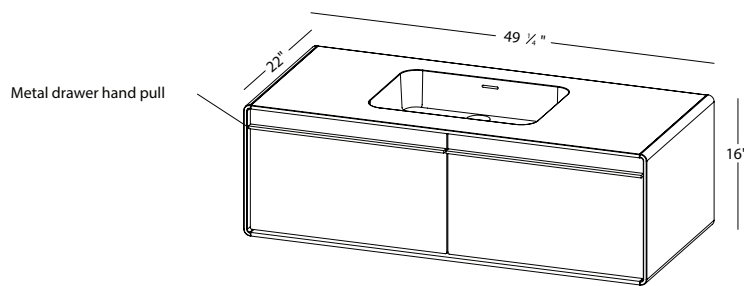

DÉCO COLLECTION

NEW

VANITY 48" C Wall-mount – 2 drawers – Center basin

(1219 mm length)

1 NOTES

WOOD: All natural wood finishes, AWI Rated 5 Finish, FSC Certified, CARB Compliant, Formaldehyde free, may differ slightly from sample or pictures as natural wood grains vary somewhat from piece to piece adding natural beauty and character making each made-to-order piece unique

IMPORTANT: Please indicate on your purchase order your choice of lavatory. Must be purchased with a WETSTYLE Deco integrated countertop (sold separately). Vessel sinks cannot be used with Deco vanities.

DCO48-C-WM

FEATURES

- Hand pull and legs made of solid stainless steel
- Finished interior drawers
- Slow closing ball bearing glides

DRAWERS CONFIGURATION

APPROXIMATE DELIVERY: 4 - 6 weeks
*7 weeks for premium finishes

FREIGHT: Consult Freight Annex

2 AVAILABLE CONFIGURATIONS (ex: DCO48-C-WM-W11L21-MBL)

CONFIGURATION	DRAWER FACADE (L)	EXTERIOR (L)	NEXT STEP
WL	Wood (W)	Lacquer (L)	Go to 3.1
WW	Wood (W)	Wood (W)	Go to 3.2
LL	Lacquer (L)	Lacquer (L)	Go to 3.3

HOW TO BUILD A CODE

	DRAWER FACADE (L)		EXTERIOR (L)		METAL FINISH	Use opposite page to ensure your finish combination is possible
	W or L	Color code	W or L	Color code	Metal code	
<i>Déco 48" C Wall-mount</i>	W or L	Color code	W or L	Color code	Metal code	
Example: DCO48-C-WM	-W	-1	-L	-21	-MBL	

NOTE: Approximate measurement. The manufacturer accepts 1/4" (6.35 mm) variance. WETSTYLE cannot be responsible for any technical errors and reserves the right to make revisions without notice.