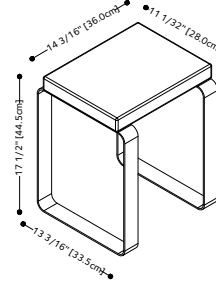

WEIGHT: 17.6 lb (US)
APPROXIMATE DELIVERY: < 1 week
FREIGHT: Consult Freight Annex

PERSPECTIVE VIEW

CUBE WALL-MOUNTED SEAT large 24" length

(610 mm)

WATER-RESISTANT Seat made of soft polyurethane foam

SEAT COLOR	STAINLESS STEEL BASE FINISH	
	MIRROR	PRICE
White	STC24WM-M-5	\$1260
Grey	STC24WM-M-6	\$1260