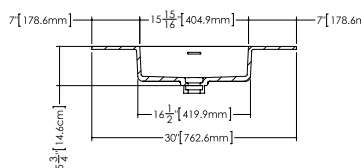

DÉCO COLLECTION

VDCOS 30 30 1/8" x 22" x 2"

(762 x 559 x 51 mm)

VDCOXS 30 30" x 22" x 7/16"

(762 x 559 x 11 mm)

1 SELECT MODEL AND FAUCET HOLES CONFIGURATION

- 1A - Without overflow
- or 1B - With overflow
- + 1Bi - Overflow trim finish

2 SELECT FINISH

3 OPTION - IMPORTANT

Important: This sink has a recessed drain hole. For a perfect look, we strongly recommend using the following drain models: DS02RF or DS02RF-O p.316

WEIGHT:		
VDCOS-30	19 lb (US)	9 kg (CA)
VDCOXS-30	16 lb (US)	7 kg (CA)
APPROXIMATE DELIVERY:	4 weeks	
FREIGHT:	Consult Freight Annex	

1A MODEL WITHOUT OVERFLOW (Ex.: VDCOS-30-1-GA) **MADE OF WETMAR BIO™**

4" HEIGHT 2" SEMI-RECESSED

CODE	CODE	FAUCET HOLE	OVERFLOW	MATTE (MA)	TRUE HIGH GLOSS™ (GA)	NEW MATTE BLACK (MBL) MATTE GREY (MGR)
VDCOS-30	VDCOXS-30	No hole	None	$975	$1110	$1330
VDCOS-30-1	VDCOXS-30-1	1 hole for mono faucet	None	$1015	$1150	$1370
VDCOS-30-8	VDCOXS-30-8	3 holes for 8" c/c faucet	None	$1035	$1170	$1390

1B MODEL WITH OVERFLOW (Ex.: VDCOS-30-O-1-PC-GA)

4" HEIGHT 2" SEMI-RECESSED

CODE	CODE	FAUCET HOLE	OVERFLOW	MATTE (MA)	TRUE HIGH GLOSS™ (GA)	NEW MATTE BLACK (MBL) MATTE GREY (MGR)
VDCOS-30-O	VDCOXS-30-O	No hole	Overflow	$1080	$1230	$1475
VDCOS-30-O-1	VDCOXS-30-O-1	1 hole for mono faucet	Overflow	$1120	$1270	$1515
VDCOS-30-O-8	VDCOXS-30-O-8	3 holes for 8" c/c faucet	Overflow	$1140	$1290	$1535

+ 1Bi SELECT OVERFLOW TRIM FINISH Append selection to code (Ex.: VDCOS-30-O-1-PC-GA)

ADD TO CODE	DESCRIPTION	PRICE
-NT, -PC, -BN	No Trim, Polished Chrome, Brushed Nickel	No charge
-MB, -SB	Matte Black, Satin Brass	+$50

2 SELECT FINISH Append selection to code (Ex.: VDCOS-30-O-1-PC-GA)

ADD TO CODE	DESCRIPTION
-GA, -MA, -MGR, -MBL	White True High Gloss™, White Matte, Matte Grey, Matte Black

VDCOS 30

PLAN VIEW

FRONT VIEW

SIDE VIEW

VDCOXS 30

PLAN VIEW

FRONT VIEW

SIDE VIEW