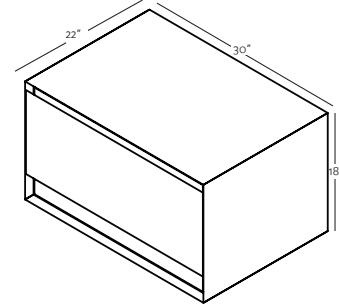

M3018WM

3 INTEGRATED COUNTERTOP SELECTION (sold separately)

REFER TO LAVATORY SECTION FOR COUNTERTOP PRICING
· 2" / 4" height models

IMPORTANT: Do not forget to specify the optional pre-cut, see #4

ALSO COMPATIBLE WITH THE FOLLOWING WETSTYLE VESSEL SINK MODELS:
VTP821A, VCR821A, VBE821A, VC815A, VC821A, VOV815A, VOV821A

3 INTEGRATED COUNTERTOP SELECTION (sold separately)

REFER TO LAVATORY SECTION FOR COUNTERTOP PRICING
· 2" / 4" height models

IMPORTANT: Do not forget to specify the optional pre-cut, see #4

ALSO COMPATIBLE WITH THE FOLLOWING WETSTYLE VESSEL SINK MODELS:
VTP821A, VCR821A, VBE821A, VC815A, VC821A, VOV815A, VOV821A