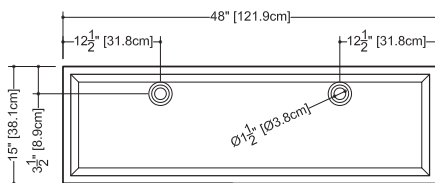

VC 848U (weight 37 lb/17 kg)

PLAN VIEW

FRONT VIEW