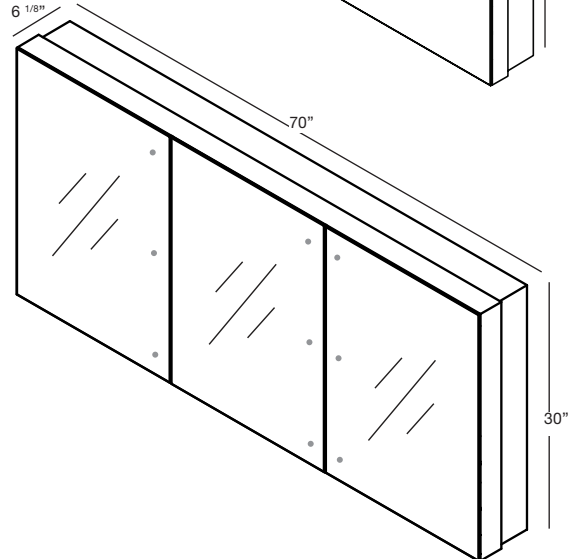

M7030ME-REC

NOTE: Approximate measurement. The manufacturer accepts 1/4" (6.35 mm) variance. WETSTYLE cannot be responsible for any technical errors and reserves the right to make revisions without notice.

M COLLECTION