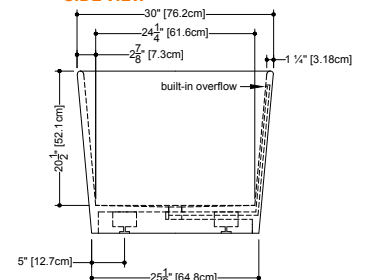

PLAN VIEW

FRONT VIEW

SIDE VIEW

OVE COLLECTION

BOV 03 72" x 36" x 22"

(1829 x 914 x 559 mm)

- 1 SELECT MODEL
- 2 SELECT DRAIN AND OVERFLOW FINISH
- 3 SELECT PLUMBING CONNECTION
- 4 SELECT FINISH
- 5 ACCESSORIES