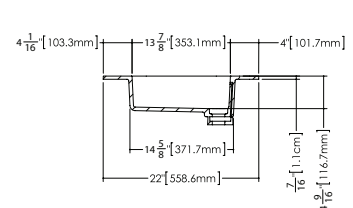

SIDE VIEW

NOTE: Approximate measurement. The manufacturer accepts 1/4" (6.35 mm) variance. WETSTYLE cannot be responsible for any technical errors and reserves the right to make revisions without notice.