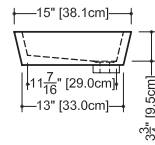

CUBE COLLECTION

SERIES VC 8-A 15", 21-3/4", 36", 42", 48" and 54" above counter

(381, 552, 914, 1067, 1219 and 1372 mm)

VC 821A (weight 18 lb/8 kg)

PLAN VIEW

FRONT VIEW

SIDE VIEW

VC 836A (weight 27 lb/12 kg)

PLAN VIEW

FRONT VIEW

SIDE VIEW

VC 842A (weight 33 lb/15 kg)

PLAN VIEW

FRONT VIEW

SIDE VIEW

VC 848A (weight 37 lb/17 kg)

PLAN VIEW

FRONT VIEW

SIDE VIEW

VC 854A (weight 42 lb/19 kg)

PLAN VIEW

FRONT VIEW

SIDE VIEW

NOTE: Approximate measurement. The manufacturer accepts 1/4" (6.35 mm) variance. WETSTYLE cannot be responsible for any technical errors and reserves the right to make revisions without notice.

CUBE VESSEL SINK