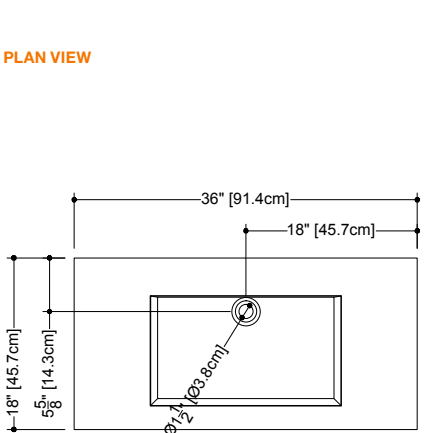

CUBE METRO LAVATORY

1. 1 SELECT MODEL AND FAUCET HOLES CONFIGURATION
   - 1A - Without overflow
   - or 1B - With overflow
   - + 1Bi - Overflow trim finish
2. 2 SELECT FINISH
3. 3 OPTION
   - Pop-up drain p.316
4. 4 FLOATING SINK BRACKET SYSTEM
   - Only offered with VCM36 (4" height)
   - Important: Bracket and/or decorative trim must be ordered at the same time as the lavatory. p.83

WEIGHT:	26 lb (US)	12 kg (CA)
APPROXIMATE DELIVERY:	4 weeks	
FREIGHT:	Consult Freight Annex	

1A MODEL WITHOUT OVERFLOW (Ex.: VCM-36-1-GA) **MADE OF WETMAR BIO™**

4" HEIGHT   2" SEMI-RECESSED

CODE	CODE	FAUCET HOLE	OVERFLOW	MATTE (MA)	TRUE HIGH GLOSS™ (GA)
VCM-36	VCMS-36	No hole	None	$1155	$1315
VCM-36-1	VCMS-36-1	1 hole for mono faucet	None	$1195	$1355
VCM-36-8	VCMS-36-8	3 holes for 8" c/c faucet	None	$1215	$1375

1B MODEL WITH OVERFLOW (Ex.: VCM-36-O-1-PC-GA)

4" HEIGHT   2" SEMI-RECESSED

CODE	CODE	FAUCET HOLE	OVERFLOW	MATTE (MA)	TRUE HIGH GLOSS™ (GA)
VCM-36-O	VCMS-36-O	No hole	Overflow	$1265	$1435
VCM-36-O-1	VCMS-36-O-1	1 hole for mono faucet	Overflow	$1305	$1475
VCM-36-O-8	VCMS-36-O-8	3 holes for 8" c/c faucet	Overflow	$1325	$1495

+ 1Bi SELECT OVERFLOW TRIM FINISH Append selection to code (Ex.: VCM-36-O-1-PC-GA)

ADD TO CODE	DESCRIPTION	PRICE
-NT, -PC, -BN	No Trim, Polished Chrome, Brushed Nickel	No charge
-MB, -SB	Matte Black, Satin Brass	+$50

2 SELECT FINISH Append selection to code (Ex.: VCM-36-O-1-PC-GA)

ADD TO CODE	DESCRIPTION
-GA, -MA	White True High Gloss™, White Matte

NOTE: Approximate measurement. The manufacturer accepts 1/4" (6.35 mm) variance. WETSTYLE cannot be responsible for any technical errors and reserves the right to make revisions without notice.