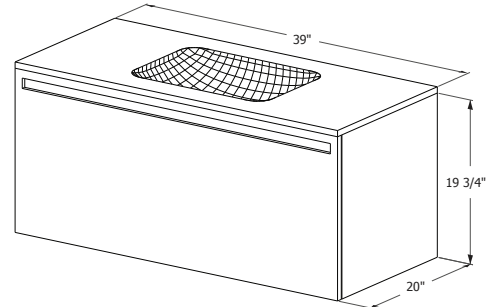

3 INTEGRATED COUNTERTOP SELECTION (sold separately)

REFER TO LAVATORY SECTION FOR COUNTERTOP PRICING
IMPORTANT: Element vanities are 20" in depth front to back.

ALL MODELS

NOTE: Approximate measurement. The manufacturer accepts 1/4" (6.35 mm) variance. WETSTYLE cannot be responsible for any technical errors and reserves the right to make revisions without notice.