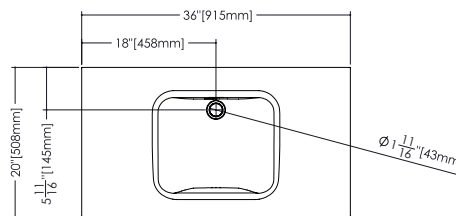

ELEMENT COLLECTION

VELXS 36 36" x 20" x 5/8"

(610 x 508 x 16 mm)

ELEMENT LAVATORY

1 SELECT MODEL AND FAUCET HOLES CONFIGURATION

- 1A - Without overflow
- or
- 1B - With overflow
- + 1Bi - Overflow trim finish

2 SELECT FINISH

3 OPTION

Pop-up drain p.316

WEIGHT:	22 lb (US)	10 kg (CA)
APPROXIMATE DELIVERY:	4 weeks	
FREIGHT:	Consult Freight Annex	

1A MODEL WITHOUT OVERFLOW (Ex.: VELXS-36-1-GA)

MADE OF WETMAR BIO™

CODE	FAUCET HOLE	OVERFLOW	MATTE (MA)	TRUE HIGH GLOSS™ (GA)
VELXS-36	No hole	None	$1000	$1135
VELXS-36-1	1 hole for mono faucet	None	$1040	$1175
VELXS-36-8	3 holes for 8" c/c faucet	None	$1060	$1195

1B MODEL WITH OVERFLOW (Ex.: VELXS-36-O-1-PC-GA)

CODE	FAUCET HOLE	OVERFLOW	MATTE (MA)	TRUE HIGH GLOSS™ (GA)
VELXS-36-O	No hole	Overflow	$1105	$1255
VELXS-36-O-1	1 hole for mono faucet	Overflow	$1145	$1295
VELXS-36-O-8	3 holes for 8" c/c faucet	Overflow	$1165	$1315

+ 1Bi SELECT OVERFLOW TRIM FINISH Append selection to code (Ex.: VELXS-36-O-1-PC-GA)

ADD TO CODE	DESCRIPTION	PRICE
-NT, -PC, -BN	No Trim, Polished Chrome, Brushed Nickel	No charge
-MB, -SB	Matte Black, Satin Brass	+$100

2 SELECT FINISH Append selection to code (Ex.: VELXS-36-O-1-PC-GA)

ADD TO CODE	DESCRIPTION
-GA, -MA	White True High Gloss™, White Matte

PLAN VIEW