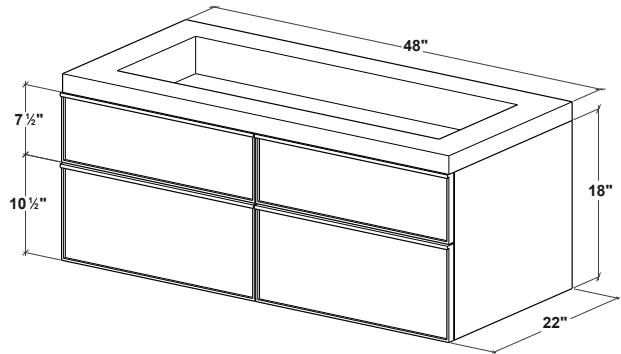

WOOD: All natural wood finishes, AWI Rated 5 Finish, FSC Certified, CARB Compliant, Formaldehyde free may differ slightly from sample or pictures as natural wood grains vary somewhat from piece to piece adding natural beauty and character making each made-to-order piece unique.

IMPORTANT: Please indicate on your purchase order your choice of lavatory. Must be purchased with a WETSTYLE integrated countertop (sold separately). Vessel sinks cannot be used with FRAME Linea vanities without a countertop. Lavatory will extend beyond the vanity by approximately 1/8" on both sides to better prevent potential water accumulation between the lavatory and the vanity.

2 MODEL SELECTION 48" TROUGH SINK

FINISHES		CODE	PRICE
WOOD			
Oak	Natural (1)	FRL48WM-T-1	$5755
Oak	Wenge (2)	FRL48WM-T-2	$5540
Oak	White (5)	FRL48WM-T-5	$5540
Oak	Black (31)	FRL48WM-T-31	$5540
Oak	St. Har. Grey (36)	FRL48WM-T-36	$5540
Oak	Coffee Bean (37)	FRL48WM-T-37	$5540
Oak	Smoked (38)	FRL48WM-T-38	$5540
WOOD			
Walnut	Natural No Calico (12)	FRL48WM-T-12	$5755
Walnut	Chocolate (16)	FRL48WM-T-16	$5755
LACQUER			
Mat	White (21)	FRL48WM-T-21	$5260
Mat	St. Har. Grey (28)	FRL48WM-T-28	$5260
Mat	Black (29)	FRL48WM-T-29	$5260

* Walnut natural (11) and premium finishes not available

FRL48WM-T

FEATURES

- All wood construction
- Hand pull crafted in solid wood
- Finished drawer interiors
- Blum slow close glides
- Vertical grain pattern