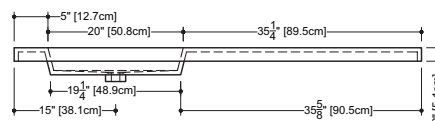

VCS 60L

FRONT VIEW