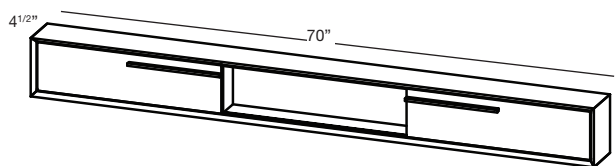

M70ST

APPROXIMATE DELIVERY: 4 weeks - *6 weeks for premium finishes
FREIGHT: Consult Freight Annex

NOTE: Approximate measurement. The manufacturer accepts 1/4" (6.35 mm) variance. WETSTYLE cannot be responsible for any technical errors and reserves the right to make revisions without notice.