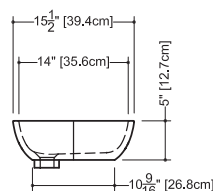

BE COLLECTION

SERIES VBE 8-A 21 3/4" and 36" above counter

(551 and 914 mm)

1 SELECT MODEL AND FAUCET HOLES CONFIGURATION

- 1A - Without overflow
- or 1B - With overflow
- + 1Bi - Overflow trim finish

2 SELECT FINISH

3 OPTION

Pop-up drain

p.316

APPROXIMATE DELIVERY:

4 weeks

FREIGHT:

Consult Freight Annex

1A MODEL WITHOUT OVERFLOW (Ex.: VBE821A-GA)

MADE OF WETMAR BIO™

CODE	OVERFLOW	MATTE (MA)	DUAL† (DA)	TRUE HIGH GLOSS™ (GA)
VBE 821A	None	$1010	$1070	$1150
VBE 836A	None	$1155	$1225	$1315

1B MODEL WITH OVERFLOW (Ex.: VBE821A-O-PC-GA)

CODE	OVERFLOW	MATTE (MA)	DUAL† (DA)	TRUE HIGH GLOSS™ (GA)
VBE 821A-O	Overflow	$1120	$1180	$1270
VBE 836A-O	Overflow	$1265	$1335	$1435

+ 1Bi SELECT OVERFLOW TRIM FINISH Append selection to code (Ex.: VBE821A-O-PC-GA)

ADD TO CODE	DESCRIPTION	PRICE
-NT, -PC, -BN	No Trim, Polished Chrome, Brushed Nickel	No charge
-MB, -SB	Matte Black, Satin Brass	+$50

2 SELECT FINISH Append selection to code (Ex.: VBE821A-O-PC-GA)

ADD TO CODE	DESCRIPTION
-GA, -DA, -MA	White True High Gloss™, White Dual†, White Matte

† Dual finish: True High Gloss™ interior and rim and matte exterior

BE VESSEL SINK

PLAN VIEW

FRONT VIEW

SIDE VIEW

PLAN VIEW

FRONT VIEW

SIDE VIEW

NOTE: Approximate measurement. The manufacturer accepts 1/4" (6.35 mm) variance. WETSTYLE cannot be responsible for any technical errors and reserves the right to make revisions without notice.