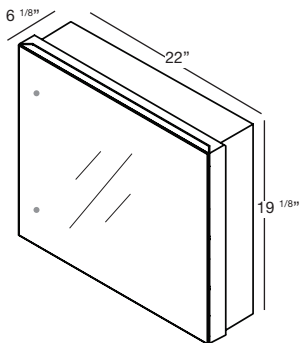

M22MEL-REC