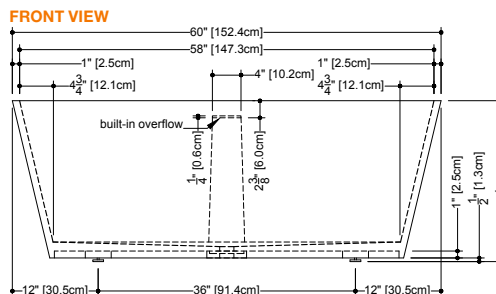

IMPORTANT

All WETSTYLE tubs are equipped with our **Plug & Bathe™** overflow/drain system permitting installation completely from above without the need to open the floor from beneath; there is no need for an island drain or similar supplemental connection equipment.

FAUCET INSTALLATION

Wall-mounted, floor-mounted or column for wall or deck mounted faucet (direct deck-mounted is not possible).

1 SELECT MODEL (Ex.: BC0801-PC-GA)

MADE OF WETMAR BIO™

CODE	POSITION	MATTE (MA)	TRUE HIGH GLOSS™ (GA)
BC 0801	Freestanding	$6265	$6955

2 SELECT DRAIN AND OVERFLOW TRIM FINISH Append selection to code (Ex.: BC0801-PC-GA)

	WHITE	POLISHED CHROME	BRUSHED NICKEL	PRICE	MATTE BLACK	SATIN BRASS	PRICE
Drain cover and o/f metal trim		-PC	-BN	No charge	-MB	-SB	+$300
Drain cover only (o/f without trim)	-WHNT	-PCNT	-BNNT	No charge	-MBNT	-SBNT	+$200

3 SELECT PLUMBING CONNECTION Append selection to code (Ex.: BC0801-PC-COP-GA)

This tub is equipped with **WETSTYLE Plug & Bathe™** overflow and drain connection system.

		PRICE
Included	Standard ABS connection	No charge
-COP	Copper connection (local code dependant)	+$230

4 SELECT FINISH Append selection to code (Ex.: BC0801-PC-GA)

ADD TO CODE	DESCRIPTION
-GA, -MA	White True High Gloss™, White Matte

NEW - CUSTOM COLORS AVAILABLE +$2400 to price of Gloss (GA) finish
RAL/Pantone code or color sample to be specified

NOTE: Approximate measurement. The manufacturer accepts 1/4" (6.35 mm) variance. WETSTYLE cannot be responsible for any technical errors and reserves the right to make revisions without notice.