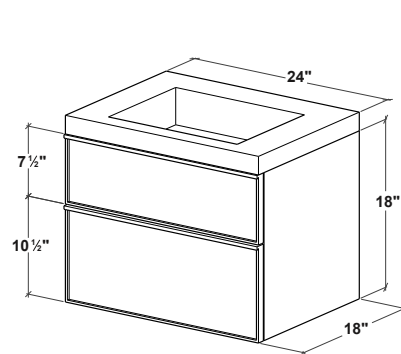

* Walnut natural (11) and premium finishes not available

FRLM24WM

FEATURES

- All wood construction
- Hand pull crafted in solid wood
- Finished drawer interiors
- Blum slow close glides
- Vertical grain pattern