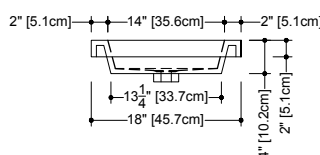

VCMS 18

FRONT VIEW