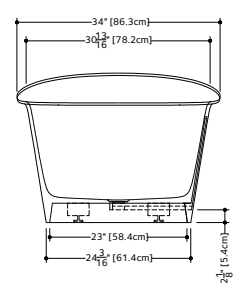

SIDE VIEW

NOTE: Approximate measurement. The manufacturer accepts 1/4" (6.35 mm) variance. WETSTYLE cannot be responsible for any technical errors and reserves the right to make revisions without notice.