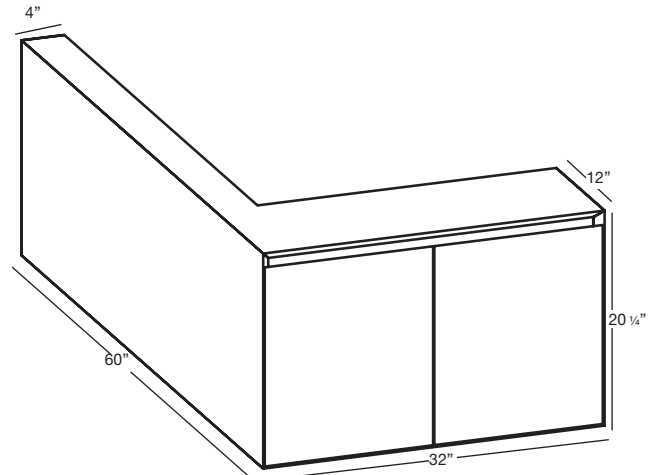

MCF60-DR (RIGHT)

APPROXIMATE DELIVERY: 4 weeks - *6 weeks for premium finishes
FREIGHT: Consult Freight Annex

NOTE: Approximate measurement. The manufacturer accepts 1/4" (6.35 mm) variance. WETSTYLE cannot be responsible for any technical errors and reserves the right to make revisions without notice.