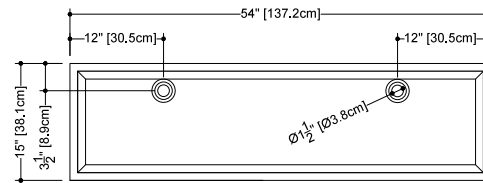

SIDE VIEW

VC 854A (weight 42 lb/19 kg)

PLAN VIEW

FRONT VIEW