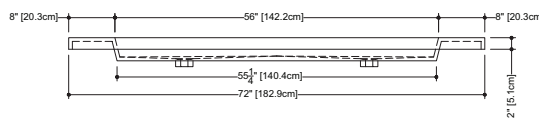

VCS 72T

FRONT VIEW