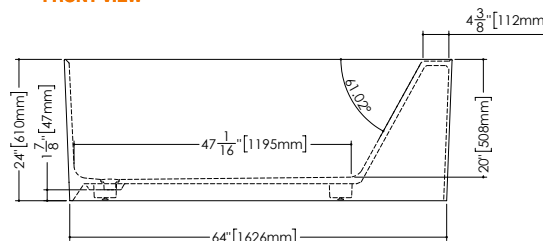

LAB COLLECTION

BLB 02 65-7/8" x 30" x 24"

(1673 x 762 x 610 mm)

LAB BATHTUB

1. 1 SELECT MODEL
2. 2 SELECT DRAIN AND OVERFLOW FINISH
3. 3 SELECT PLUMBING CONNECTION
4. 4 SELECT FINISH
5. 5 ACCESSORIES

Head Pillow HP01-5 p.313
Columns for wall or COL-WALL p.310
Deck mounted faucets COL-DECK p.310

CAPACITY: 105 gal (US) 397 l (CA)
WEIGHT: 305 lb (US) 138 kg (CA)
APPROXIMATE DELIVERY: 4 - 6 weeks
FREIGHT: Consult Freight Annex

WETSTYLE Plug & Bathe™ overflow and drain connection system includes:

Soft-touch pop-up drain, for built-in overflow. Fits both 1 - 1/2" ABS drain waste and 1 - 1/2" tubular brass

1 - 1/2" ABS direct vertical drain waste fitting (copper/brass options also available)

1 - 1/2" ABS 90° Elbow drain waste fitting (copper/brass options also available)

IMPORTANT

All WETSTYLE tubs are equipped with our **Plug & Bathe™** overflow/drain system permitting installation completely from above without the need to open the floor from beneath; there is no need for an island drain or similar supplemental connection equipment.

FAUCET INSTALLATION

Wall-mounted, floor-mounted or column for wall or deck mounted faucet (direct deck-mounted is not possible)

1 SELECT MODEL (Ex.: BLB02-PCNT-GA)

MADE OF WETMAR BIO™

CODE	POSITION	MATTE (MA)	TRUE HIGH GLOSS™ (GA)	NEW MATTE BLACK (MBL) MATTE GREY (MGR)
BLB 02	Freestanding	$6030	$6730	$7930

2 SELECT DRAIN AND OVERFLOW TRIM FINISH Append selection to code (Ex.: BLB02-PC-GA)

(MGR overflow trim not available)	WHITE	POLISHED CHROME	BRUSHED NICKEL	PRICE	MATTE BLACK	NEW MATTE GREY	SATIN BRASS	PRICE
Drain cover and o/f metal trim		-PC	-BN	No charge	-MB	-MGRMB	-SB	+$300
Drain cover only (o/f without trim)	-WHNT	-PCNT	-BNNT	No charge	-MBNT	-MGRNT	-SBNT	+$200

3 SELECT PLUMBING CONNECTION Append selection to code (Ex.: BLB02-PCNT-COP-GA)