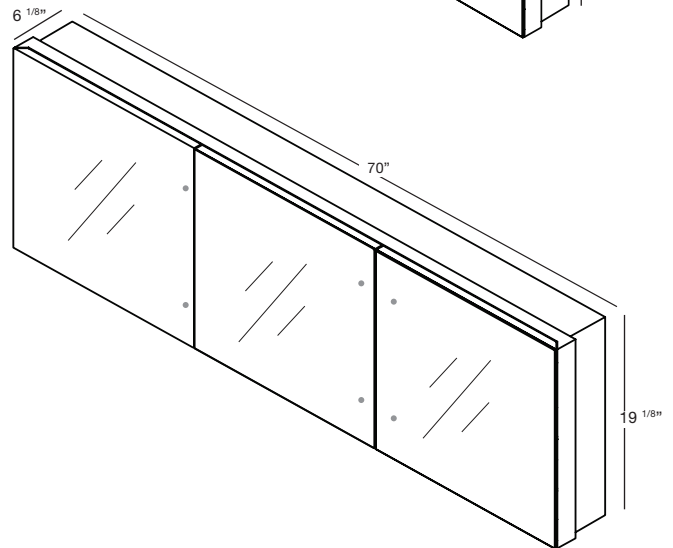

M70ME-REC

NOTE: Approximate measurement. The manufacturer accepts 1/4" (6.35 mm) variance. WETSTYLE cannot be responsible for any technical errors and reserves the right to make revisions without notice.

M COLLECTION