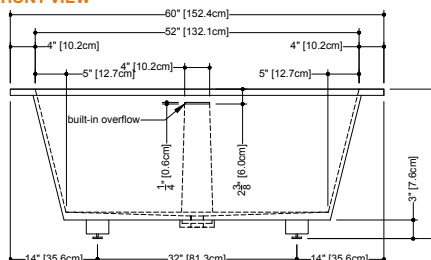

CUBE COLLECTION

BC 09 60" x 30" x 24" Drop-in bathtub - no apron

(1534 x 762 x 610 mm)

1. 1 SELECT MODEL
2. 2 SELECT DRAIN AND OVERFLOW FINISH
3. 3 SELECT PLUMBING CONNECTION
4. 4 SELECT FINISH
5. 5 ACCESSORIES

Oak bridge **WENGE** shade Included
Other shades must be specified p.308
Wall-mounted niche S1800 p.313
Head/back rest HBR-25 p.313
Head Pillow HP01-5 p.313

CAPACITY: 67 gal (US) 254 l (CA)
WEIGHT: 198 lb (US) 90 kg (CA)
APPROXIMATE DELIVERY: 4 - 6 weeks
FREIGHT: Consult Freight Annex

WETSTYLE Plug & Bathe™ overflow and drain connection system includes:

Soft-touch pop-up drain, for built-in overflow. Fits both 1 - 1/2" ABS drain waste and 1 - 1/2" tubular brass

1 - 1/2" ABS direct vertical drain waste fitting (copper/brass options also available)

1 - 1/2" ABS 90° Elbow drain waste fitting (copper/brass options also available)

1 SELECT MODEL (Ex.: BC0901-PC-GA)

CODE	POSITION	MATTE (MA)	TRUE HIGH GLOSS™ (GA)
BC 0901	Drop in	$4555	$5075
BC 0902	Drop in, Back wall	$4555	$5075
BC 0904	Drop in, Left / back walls	$4555	$5075
BC 0905	Drop in, Back / right walls	$4555	$5075
BC 0906	Drop in, Alcove	$4555	$5075

2 SELECT DRAIN AND OVERFLOW TRIM FINISH Append selection to code (Ex.: BC0901-PC-GA)

	WHITE	POLISHED CHROME	BRUSHED NICKEL	PRICE	MATTE BLACK	SATIN BRASS	PRICE
Drain cover and o/f metal trim		-PC	-BN	No charge	-MB	-SB	+$300
Drain cover only (o/f without trim)	-WHNT	-PCNT	-BNNT	No charge	-MBNT	-SBNT	+$200

3 SELECT PLUMBING CONNECTION Append selection to code (Ex.: BC0901-PC-COP-GA)

This tub is equipped with **WETSTYLE Plug & Bathe™** overflow and drain connection system.

Included	Standard ABS connection	PRICE
-COP	Copper connection (local code dependant)	+$230

4 SELECT FINISH Append selection to code (Ex.: BC0901-PC-GA)

ADD TO CODE	DESCRIPTION
-GA, -MA	White True High Gloss™, White Matte