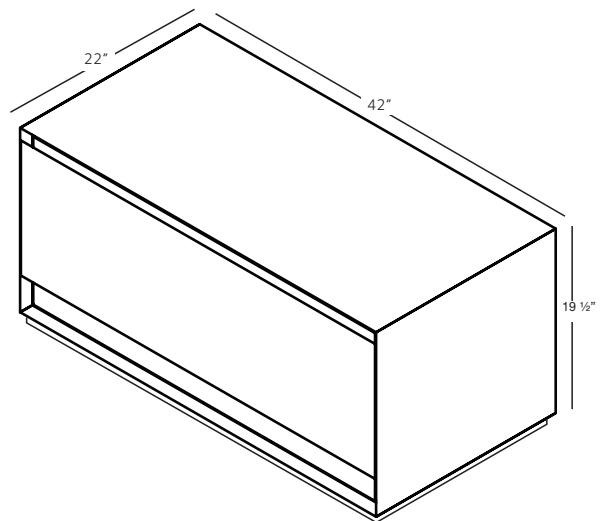

M COLLECTION

VANITY 19.5" height Freestanding – 1 drawer 24", 30", 36" and 42"

(610, 762, 914 and 1069 mm length)

M2418FS

M3018FS

M3618FS

M4218FS

DRAWER CONFIGURATION