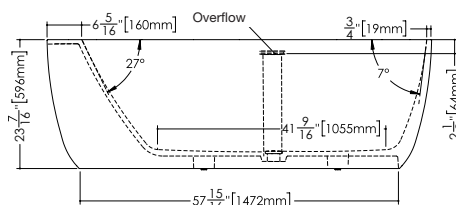

PLAN VIEW

PERSPECTIVE VIEW

FRONT VIEW

SIDE VIEW

NOTE: Approximate measurement. The manufacturer accepts 1/4" (6.35 mm) variance. WETSTYLE cannot be responsible for any technical errors and reserves the right to make revisions without notice.