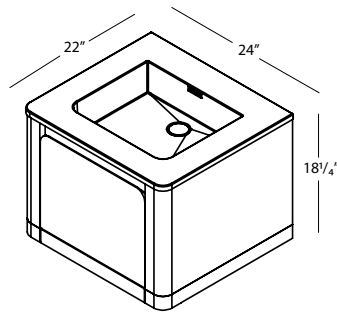

BAUHAUS COLLECTION

NEW

BAUHAUS 24" Wall-mount

1 NOTES

THIS UNIT MUST BE SECURED TO THE WALL

WOOD: All natural wood finishes, AWI Rated 5 Finish, FSC Certified, CARB Compliant, Formaldehyde free, may differ slightly from sample or pictures as natural wood grains vary somewhat from piece to piece adding natural beauty and character making each made-to-order piece unique

IMPORTANT: Please indicate on your purchase order your choice of lavatory. Must be purchased with a WETSTYLE Bauhaus integrated countertop (sold separately). Vessel sinks cannot be used with Bauhaus vanities, unless a countertop is used.

DRAWER CONFIGURATION

Horseshoe

APPROXIMATE

DELIVERY: 4-6 weeks

FREIGHT: Consult Freight Annex

2 AVAILABLE CONFIGURATIONS (ex: EBHS24WM-L28W1)

CONFIGURATION	DRAWER FAÇADE AND SIDES	TRIM	NEXT STEP
LW	Lacquer (L)	Wood (W)	Go to 3.1
WW	Wood (W)	Wood (W)	Go to 3.2
LL	Lacquer (L)	Lacquer (L)	Go to 3.3
WL	Wood (W)	Lacquer (L)	Go to 3.4

HOW TO BUILD A CODE

	DRAWER FAÇADE AND SIDES		TRIM		
<i>Bauhaus 24" Wall-Mount with St. Har. Grey Drawer/Sides and Oak Natural Trim</i>	<i>W or L</i>	<i>Color code</i>	<i>W or L</i>	<i>Color code</i>	Use opposite page to ensure your finish combination is possible
Example: EBHS24WM	-L	-28	-W	-1	

4 INTEGRATED COUNTERTOP SELECTION SOLD SEPARATELY

REFER TO LAVATORY SECTION FOR COUNTERTOP PRICING

Lavatory and vanity must be ordered at the same time as the lavatory requires special preparation at the factory

NOTE: Approximate measurement. The manufacturer accepts 1/4" (6.35 mm) variance. WETSTYLE cannot be responsible for any technical errors and reserves the right to make revisions without notice.