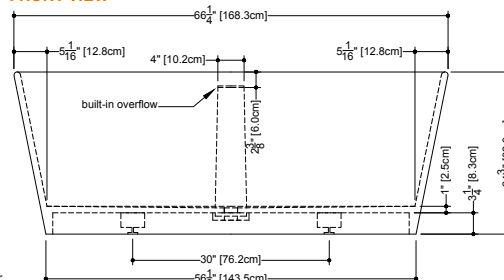

PLAN VIEW

FRONT VIEW

SIDE VIEW

OVE COLLECTION

BOV 03 72" x 36" x 22"

(1829 x 914 x 559 mm)

- 1 SELECT MODEL
- 2 SELECT DRAIN AND OVERFLOW FINISH
- 3 SELECT PLUMBING CONNECTION
- 4 SELECT FINISH
- 5 ACCESSORIES