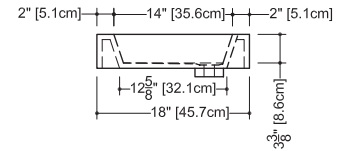

CUBE COLLECTION

VC 18 18" x 18" x 4"

(457 x 457 x 102 mm)

VCS 18 18" x 18" x 2"

(457 x 457 x 51 mm)

1 SELECT MODEL AND FAUCET HOLES CONFIGURATION

- 1A - Without overflow
- or 1B - With overflow
- + 1Bi - Overflow trim finish

2 SELECT FINISH

3 OPTION

Pop-up drain

p.316

WEIGHT: 23 lb (US) 11 kg (CA)
APPROXIMATE DELIVERY: 4 weeks
FREIGHT: Consult Freight Annex

1A MODEL WITHOUT OVERFLOW (Ex.: VC-18-1-GA) **MADE OF WETMAR BIO™**

4" HEIGHT 2" SEMI-RECESSED

CODE	CODE	FAUCET HOLE	OVERFLOW	MATTE (MA)	TRUE HIGH GLOSS™ (GA)
VC-18	VCS-18	No hole	None	$820	$930

1B MODEL WITH OVERFLOW (Ex.: VC-18-O-1-PC-GA)

4" HEIGHT 2" SEMI-RECESSED

CODE	CODE	FAUCET HOLE	OVERFLOW	MATTE (MA)	TRUE HIGH GLOSS™ (GA)
VC-18-O	VCS-18-O	No hole	Overflow	$925	$1050

+ 1Bi SELECT OVERFLOW TRIM FINISH Append selection to code (Ex.: VC-18-O-1-PC-GA)

ADD TO CODE	DESCRIPTION	PRICE
-NT, -PC, -BN	No Trim, Polished Chrome, Brushed Nickel	No charge
-MB, -SB	Matte Black, Satin Brass	+$50

2 SELECT FINISH Append selection to code (Ex.: VC-18-O-1-PC-GA)

ADD TO CODE	DESCRIPTION
-GA, -MA	White True High Gloss™, White Matte

PLAN VIEW

VC 18

SIDE VIEW

NOTE: Approximate measurement. The manufacturer accepts 1/4" (6.35 mm) variance. WETSTYLE cannot be responsible for any technical errors and reserves the right to make revisions without notice.