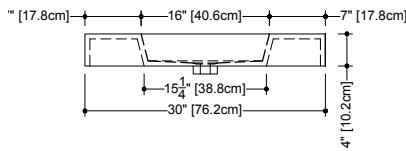

VCM 30

FRONT VIEW