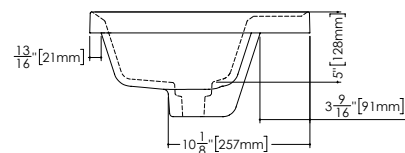

SIDE VIEW

NOTE: Approximate measurement. The manufacturer accepts 1/4" (6.35 mm) variance. WETSTYLE cannot be responsible for any technical errors and reserves the right to make revisions without notice.