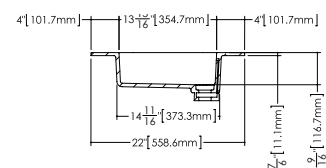

SIDE VIEW

NOTE: Approximate measurement. The manufacturer accepts 1/4" (6.35 mm) variance. WETSTYLE cannot be responsible for any technical errors and reserves the right to make revisions without notice.