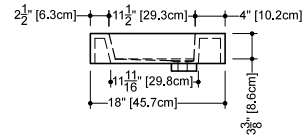

CUBE COLLECTION METRO SERIES

VCM 42 42" x 18" x 4"

(1069 x 457 x 102 mm)

VCMS 42 42" x 18" x 2"

(1069 x 457 x 51 mm)

CUBE METRO LAVATORY

1 SELECT MODEL AND FAUCET HOLES CONFIGURATION

- 1A - Without overflow
- or
- 1B - With overflow
- + 1Bi - Overflow trim finish

2 SELECT FINISH

3 OPTION

Pop-up drain p.316

4 FLOATING SINK BRACKET SYSTEM

Only offered with VCM42 (4" height)

Important: Bracket and/or decorative trim must be ordered at the same time as the lavatory. p.83

WEIGHT: 37 lb (US) 17 kg (CA)
APPROXIMATE DELIVERY: 4 weeks
FREIGHT: Consult Freight Annex

1A MODEL WITHOUT OVERFLOW (Ex.: VCM-42-1-GA) **MADE OF WETMAR BIO™**

4" HEIGHT 2" SEMI-RECESSED

CODE	CODE	FAUCET HOLE	OVERFLOW	MATTE (MA)	TRUE HIGH GLOSS™ (GA)
VCM-42	VCMS-42	No hole	None	$1320	$1500
VCM-42-1	VCMS-42-1	1 hole for mono faucet	None	$1360	$1540
VCM-42-8	VCMS-42-8	3 holes for 8" c/c faucet	None	$1380	$1560

1B MODEL WITH OVERFLOW (Ex.: VCM-42-O-1-PC-GA)

4" HEIGHT 2" SEMI-RECESSED

CODE	CODE	FAUCET HOLE	OVERFLOW	MATTE (MA)	TRUE HIGH GLOSS™ (GA)
VCM-42-O	VCMS-42-O	No hole	Overflow	$1425	$1620
VCM-42-O-1	VCMS-42-O-1	1 hole for mono faucet	Overflow	$1465	$1660
VCM-42-O-8	VCMS-42-O-8	3 holes for 8" c/c faucet	Overflow	$1485	$1680

+ 1Bi SELECT OVERFLOW TRIM FINISH Append selection to code (Ex.: VCM-42-O-1-PC-GA)

ADD TO CODE	DESCRIPTION	PRICE
-NT, -PC, -BN	No Trim, Polished Chrome, Brushed Nickel	No charge
-MB, -SB	Matte Black, Satin Brass	+$50

2 SELECT FINISH Append selection to code (Ex.: VCM-42-O-1-PC-GA)

ADD TO CODE	DESCRIPTION
-GA, -MA	White True High Gloss™, White Matte

PLAN VIEW

VCM 42

SIDE VIEW

VCMS 42

NOTE: Approximate measurement. The manufacturer accepts 1/4" (6.35 mm) variance. WETSTYLE cannot be responsible for any technical errors and reserves the right to make revisions without notice.