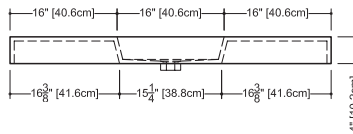

VC 48C

FRONT VIEW