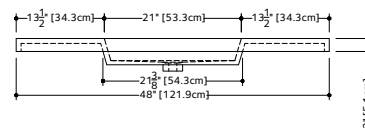

VOVS 48C

FRONT VIEW