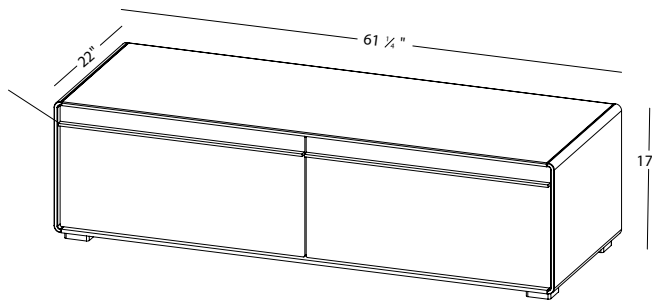

DÉCO COLLECTION

VANITY 60" Freestanding – 4 drawers

(1525 mm length)

1 NOTES

THIS UNIT CANNOT ACCOMMODATE A SINK

WOOD: All natural wood finishes, AWI Rated 5 Finish, FSC Certified, CARB Compliant, Formaldehyde free, may differ slightly from sample or pictures as natural wood grains vary somewhat from piece to piece adding natural beauty and character making each made-to-order piece unique

Includes an inner pull-out drawer.

DCO60FS

Metal drawer hand pull

FEATURES

- Hand pull and legs made of solid stainless steel
- Finished interior drawers
- Slow closing ball bearing glides

DRAWERS CONFIGURATION

LEFT

Full depth inner pull-out drawer

RIGHT

Full depth inner pull-out drawer

LEFT

Full depth inner pull-out drawer

RIGHT

Full depth inner pull-out drawer

APPROXIMATE DELIVERY: 4 - 6 weeks

*7 weeks for premium finishes

FREIGHT: Consult Freight Annex

2 AVAILABLE CONFIGURATIONS (ex: DCO60FS-W11L21-MBL)

CONFIGURATION	DRAWER FACADE (L)	EXTERIOR (L)	NEXT STEP
WL	Wood (W)	Lacquer (L)	Go to 3.1
WW	Wood (W)	Wood (W)	Go to 3.2
LL	Lacquer (L)	Lacquer (L)	Go to 3.3

HOW TO BUILD A CODE

	DRAWER FACADE (L)		EXTERIOR (L)		METAL FINISH	
	W or L	Color code	W or L	Color code	Metal code	
Déco 60" Wall-mount	W or L	Color code	W or L	Color code	Metal code	Use opposite page to ensure your finish combination is possible
Example: DCO60FS	-W	-1	-L	-21	-MBL	

NOTE: Approximate measurement. The manufacturer accepts 1/4" (6.35 mm) variance. WETSTYLE cannot be responsible for any technical errors and reserves the right to make revisions without notice.