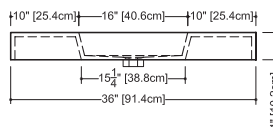

CUBE COLLECTION

VC 36C 36" x 22" x 4"

(914 x 559 x 102 mm)

VCS 36C 36" x 22" x 2"

(914 x 559 x 51 mm)

CUBE LAVATORY

1. 1 SELECT MODEL AND FAUCET HOLES CONFIGURATION
   - 1A - Without overflow
   - or 1B - With overflow
   - + 1Bi - Overflow trim finish
2. 2 SELECT FINISH
3. 3 OPTION
   - Pop-up drain p.316
4. 4 FLOATING SINK BRACKET SYSTEM
   - **Important:** Bracket and/or decorative trim must be ordered at the same time as the lavatory. p.83

WEIGHT:	32 lb (US)	15 kg (CA)
APPROXIMATE DELIVERY:	4 weeks	
FREIGHT:	Consult Freight Annex	

VCS36C-O-NT-GA

1A MODEL WITHOUT OVERFLOW (Ex.: VC-36C-1-GA) **MADE OF WETMAR BIO™**

4" HEIGHT   2" SEMI-RECESSED

CODE	CODE	FAUCET HOLE	OVERFLOW	MATTE (MA)	TRUE HIGH GLOSS™ (GA)
VC-36C	VCS-36C	No hole	None	$1065	$1210
VC-36C-1	VCS-36C-1	1 hole for mono faucet	None	$1105	$1250
VC-36C-8	VCS-36C-8	3 holes for 8" c/c faucet	None	$1125	$1270

1B MODEL WITH OVERFLOW (Ex.: VC-36C-O-1-PC-GA)

4" HEIGHT   2" SEMI-RECESSED

CODE	CODE	FAUCET HOLE	OVERFLOW	MATTE (MA)	TRUE HIGH GLOSS™ (GA)
VC-36C-O	VCS-36C-O	No hole	Overflow	$1170	$1330
VC-36C-O-1	VCS-36C-O-1	1 hole for mono faucet	Overflow	$1210	$1370
VC-36C-O-8	VCS-36C-O-8	3 holes for 8" c/c faucet	Overflow	$1230	$1390

+ 1Bi SELECT OVERFLOW TRIM FINISH Append selection to code (Ex.: VC-36C-O-1-PC-GA)

ADD TO CODE	DESCRIPTION	PRICE
-NT, -PC, -BN	No Trim, Polished Chrome, Brushed Nickel	No charge
-MB, -SB	Matte Black, Satin Brass	+$50

2 SELECT FINISH Append selection to code (Ex.: VC-36C-O-1-PC-GA)

ADD TO CODE	DESCRIPTION
-GA, -MA	White True High Gloss™, White Matte

PLAN VIEW

VC 36C

FRONT VIEW

VCS 36C

NOTE: Approximate measurement. The manufacturer accepts 1/4" (6.35 mm) variance. WETSTYLE cannot be responsible for any technical errors and reserves the right to make revisions without notice.