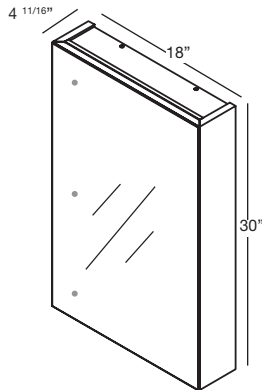

M COLLECTION

MIRRORED CABINET 30" Surface Mount – 16", 18" and 22"

(406, 457 and 559 mm length)

M1630MEL

M1630MER

M1830MEL

M1830MER

M2230MEL