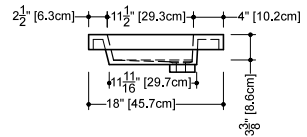

SIDE VIEW

NOTE: Approximate measurement. The manufacturer accepts 1/4" (6.35 mm) variance. WETSTYLE cannot be responsible for any technical errors and reserves the right to make revisions without notice.