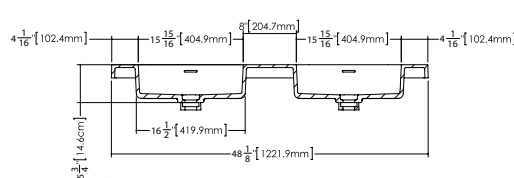

DÉCO COLLECTION

VDCOS 48 48 1/8" x 22" x 2"

(1219 x 559 x 51 mm)

VDCOXS 48 48" x 22" x 7/16"

(1219 x 559 x 11 mm)

1 SELECT MODEL AND FAUCET HOLES CONFIGURATION

- 1A - Without overflow
- or 1B - With overflow
- + 1Bi - Overflow trim finish

2 SELECT FINISH

3 OPTION - IMPORTANT

Important: This sink has a recessed drain hole. For a perfect look, we strongly recommend using the following drain models: DS02RF or DS02RF-O p.316

WEIGHT:
VDCOS-48 32 lb (US) 15 kg (CA)
VDCOXS-48 28 lb (US) 13 kg (CA)
APPROXIMATE DELIVERY: 4 weeks
FREIGHT: Consult Freight Annex

1A MODEL WITHOUT OVERFLOW (Ex.: VDCOS-48-1-GA)

MADE OF WETMAR BIO™

4" HEIGHT 2" SEMI-RECESSED

CODE	CODE	FAUCET HOLE	OVERFLOW	MATTE (MA)	TRUE HIGH GLOSS™ (GA)	NEW MATTE BLACK (MBL) MATTE GREY (MGR)
VDCOS-48	VDCOXS-48	No hole	None	$1475	$1675	$2010
VDCOS-48-1	VDCOXS-48-1	1 hole for mono faucet	None	$1535	$1735	$2070
VDCOS-48-8	VDCOXS-48-8	3 holes for 8" c/c faucet	None	$1555	$1755	$2090

1B MODEL WITH OVERFLOW (Ex.: VDCOS-48-O-1-PC-GA)

4" HEIGHT 2" SEMI-RECESSED

CODE	CODE	FAUCET HOLE	OVERFLOW	MATTE (MA)	TRUE HIGH GLOSS™ (GA)	NEW MATTE BLACK (MBL) MATTE GREY (MGR)
VDCOS-48-O	VDCOXS-48-O	No hole	Overflow	$1630	$1855	$2225
VDCOS-48-O-1	VDCOXS-48-O-1	1 hole for mono faucet	Overflow	$1690	$1915	$2285
VDCOS-48-O-8	VDCOXS-48-O-8	3 holes for 8" c/c faucet	Overflow	$1710	$1935	$2305

+ 1Bi SELECT OVERFLOW TRIM FINISH Append selection to code (Ex.: VDCOS-48-O-1-PC-GA)

ADD TO CODE	DESCRIPTION	PRICE
-NT, -PC, -BN	No Trim, Polished Chrome, Brushed Nickel	No charge
-MB, -SB	Matte Black, Satin Brass	+$50

2 SELECT FINISH Append selection to code (Ex.: VDCOS-48-O-1-PC-GA)

ADD TO CODE	DESCRIPTION
-GA, -MA, -MGR, -MBL	White True High Gloss™, White Matte, Matte Grey, Matte Black

VDCOS 48

PLAN VIEW

1 HOLE = 2 sets of 1 hole

FRONT VIEW

SIDE VIEW

VDCOXS 48