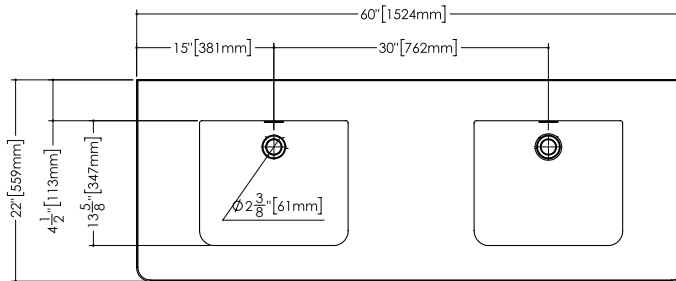

BAUHAUS COLLECTION

NEW

VBHXS 60 60" x 22" x 3/4"

(1524 x 559 x 19 mm)

1 SELECT MODEL AND FAUCET HOLES CONFIGURATION

- 1A - Without overflow
- or 1B - With overflow
- + 1Bi - Overflow trim finish

2 SELECT FINISH

3 OPTION

Pop-up drain p.316

WEIGHT: 35 lb (US) 16 kg (CA)
APPROXIMATE DELIVERY: 4 weeks
FREIGHT: Consult Freight Annex

1A MODEL WITHOUT OVERFLOW (Ex.: VBHXS-60-1-GA)

MADE OF WETMAR BIO™

CODE	FAUCET HOLE	OVERFLOW	MATTE (MA)	TRUE HIGH GLOSS™ (GA)	NEW MATTE BLACK (MBL) MATTE GREY (MGR)
VBHXS-60	No hole	None	$1680	$1910	$2290
VBHXS-60-1	1 hole for mono faucet	None	$1740	$1970	$2350
VBHXS-60-8	3 holes for 8" c/c faucet	None	$1760	$1990	$2370

1B MODEL WITH OVERFLOW (Ex.: VBHXS-60-O-1-PC-GA)

MADE OF WETMAR BIO™

CODE	FAUCET HOLE	OVERFLOW	MATTE (MA)	TRUE HIGH GLOSS™ (GA)	NEW MATTE BLACK (MBL) MATTE GREY (MGR)
VBHXS-60-O	No hole	Overflow	$1840	$2090	$2510
VBHXS-60-O-1	1 hole for mono faucet	Overflow	$1900	$2150	$2570
VBHXS-60-O-8	3 holes for 8" c/c faucet	Overflow	$1920	$2170	$2590

+ 1Bi SELECT OVERFLOW TRIM FINISH Append selection to code (Ex.: VBHXS-60-O-1-PC-GA)

ADD TO CODE	DESCRIPTION	PRICE
-NT, -PC, -BN	No Trim, Polished Chrome, Brushed Nickel	No charge
-MB, -SB	Matte Black, Satin Brass	+$100

2 SELECT FINISH Append selection to code (Ex.: VBHXS-60-O-1-PC-GA)

ADD TO CODE	DESCRIPTION
-GA, -MA, -MGR, -MBL	White True High Gloss™, White Matte, Matte Grey, Matte Black

PLAN VIEW