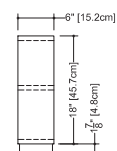

FREESTANDING NICHES

FREESTANDING NICHES 19-1/4" to 21-5/8" height 6" depth x 26" length (152 x 660 x 489 to 549 mm)

HEIGHT		FINISHES					
INCHES	CM	WOOD	WENGE (2)	WHITE (5)	BLACK (31)	ST. HAR. GREY (36)	PRICE
19 1/4"	51	OAK	S1914-2	S1914-5	S1914-31	S1914-36	$645
19 7/8"	51	OAK	S1978-2	S1978-5	S1978-31	S1978-36	$645
21 5/8"	66	OAK	S2158-2	S2158-5	S2158-31	S2158-36	$645
INCHES	CM	WOOD	COFFEE BEAN (37)	SMOKED (38)	PRICE	NATURAL (1)	PRICE
19 1/4"	51	OAK	S1914-37	S1914-38	$645	S1914-1	$855
19 7/8"	51	OAK	S1978-37	S1978-38	$645	S1978-1	$855
21 5/8"	66	OAK	S2158-37	S2158-38	$645	S2158-1	$855
INCHES	CM	WOOD	NATURAL (11)	NATURAL NO CALICO (12)	CHOCOLATE (16)		PRICE
19 1/4"	51	WALNUT	S1914-11	S1914-12	S1914-16		$855
19 7/8"	51	WALNUT	S1978-11	S1978-12	S1978-16		$855
21 5/8"	66	WALNUT	S2158-11	S2158-12	S2158-16		$855
INCHES	CM	WOOD	EUCALYPTUS (81)	MOZAMBIQUE (82)			PRICE
19 1/4"	51	PREMIUM	S1914-81	S1914-82			$1010
19 7/8"	51	PREMIUM	S1978-81	S1978-82			$1010
21 5/8"	66	PREMIUM	S2158-81	S2158-82			$1010

APPROXIMATE DELIVERY: 4 weeks - *6 weeks for premium finishes
FREIGHT: Consult Freight Annex

19 1/4": For bathtub models BC 11, BC 12

PLAN VIEW

FRONT VIEW

SIDE VIEW

19 7/8": For bathtub models BC 0801, BC 0803

PLAN VIEW

FRONT VIEW

SIDE VIEW

21 5/8": For bathtub models BC 01, BC 02, BC 03, BC 04, BC 10

PLAN VIEW

FRONT VIEW

SIDE VIEW

NOTE: Approximate measurement. The manufacturer accepts 1/4" (6.35 mm) variance. WETSTYLE cannot be responsible for any technical errors and reserves the right to make revisions without notice.