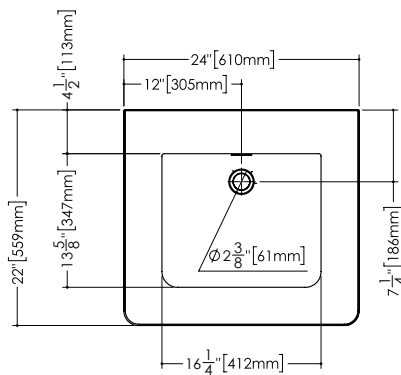

BAUHAUS COLLECTION

NEW

VBHXS 24 24" x 22" x 3/4"

(610 x 559 x 19 mm)

1 SELECT MODEL AND FAUCET HOLES CONFIGURATION

- 1A - Without overflow
- or
- 1B - With overflow
- + 1Bi - Overflow trim finish

2 SELECT FINISH

3 OPTION

Pop-up drain p.316

WEIGHT: 15 lb (US) 7 kg (CA)
APPROXIMATE DELIVERY: 4 weeks
FREIGHT: Consult Freight Annex

1A MODEL WITHOUT OVERFLOW (Ex.: VBHXS-24-1-GA)

MADE OF WETMAR BIO™

CODE	FAUCET HOLE	OVERFLOW	MATTE (MA)	TRUE HIGH GLOSS™ (GA)	NEW MATTE BLACK (MBL) MATTE GREY (MGR)
VBHXS-24	No hole	None	$895	$1015	$1220
VBHXS-24-1	1 hole for mono faucet	None	$935	$1055	$1260
VBHXS-24-8	3 holes for 8" c/c faucet	None	$955	$1075	$1280

1B MODEL WITH OVERFLOW (Ex.: VBHXS-24-O-1-PC-GA)

MADE OF WETMAR BIO™

CODE	FAUCET HOLE	OVERFLOW	MATTE (MA)	TRUE HIGH GLOSS™ (GA)	NEW MATTE BLACK (MBL) MATTE GREY (MGR)
VBHXS-24-O	No hole	Overflow	$1000	$1135	$1360
VBHXS-24-O-1	1 hole for mono faucet	Overflow	$1040	$1175	$1400
VBHXS-24-O-8	3 holes for 8" c/c faucet	Overflow	$1060	$1195	$1420

+ 1Bi SELECT OVERFLOW TRIM FINISH Append selection to code (Ex.: VBHXS-24-O-1-PC-GA)

ADD TO CODE	DESCRIPTION	PRICE
-NT, -PC, -BN	No Trim, Polished Chrome, Brushed Nickel	No charge
-MB, -SB	Matte Black, Satin Brass	+$50

2 SELECT FINISH Append selection to code (Ex.: VBHXS-24-O-1-PC-GA)

ADD TO CODE	DESCRIPTION
-GA, -MA, -MGR, -MBL	White True High Gloss™, White Matte, Matte Grey, Matte Black

PLAN VIEW