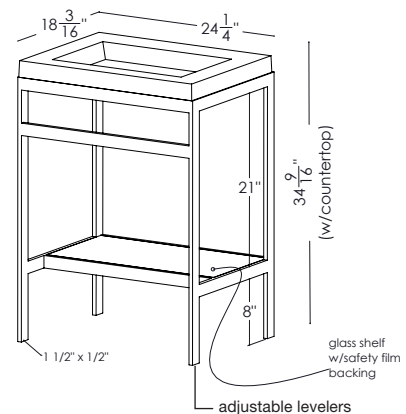

3 OPTION

Decorative round style bottle trap (see p. 316)

19" vertical mirror C2819 (see p. 296)

WEIGHT:	16 lb (US)	7,3 kg (CA)
APPROXIMATE DELIVERY:	< 1 week	
FREIGHT:	Consult Freight Annex	

NOTE: Approximate measurement. The manufacturer accepts 1/4" (6.35 mm) variance. WETSTYLE cannot be responsible for any technical errors and reserves the right to make revisions without notice.