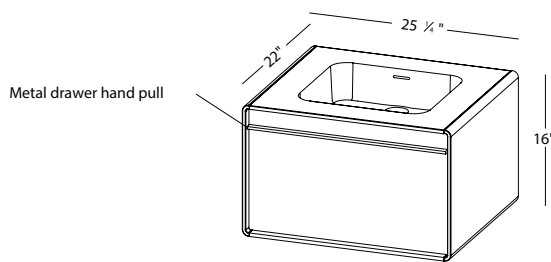

DÉCO COLLECTION

VANITY 24" Wall-mount – 1 drawer

(610 mm length)

1 NOTES

WOOD: All natural wood finishes, AWI Rated 5 Finish, FSC Certified, CARB Compliant, Formaldehyde free, may differ slightly from sample or pictures as natural wood grains vary somewhat from piece to piece adding natural beauty and character making each made-to-order piece unique

IMPORTANT: Please indicate on your purchase order your choice of lavatory. Must be purchased with a WETSTYLE Deco integrated countertop (sold separately). Vessel sinks cannot be used with Deco vanities.

DCO24WM

FEATURES

- Hand pull and legs made of solid stainless steel
- Finished interior drawers
- Slow closing ball bearing glides

DRAWER CONFIGURATION

Horseshoe

APPROXIMATE DELIVERY: 4 - 6 weeks

*7 weeks for premium finishes

FREIGHT: Consult Freight Annex

2 AVAILABLE CONFIGURATIONS (ex: DCO24WM-W11L21-MBL)

CONFIGURATION	DRAWER FACADE (L)	EXTERIOR (L)	NEXT STEP
WL	Wood (W)	Lacquer (L)	Go to 3.1
WW	Wood (W)	Wood (W)	Go to 3.2
LL	Lacquer (L)	Lacquer (L)	Go to 3.3

HOW TO BUILD A CODE

	DRAWER FACADE (L)		EXTERIOR (L)		METAL FINISH	Use opposite page to ensure your finish combination is possible
	W or L	Color code	W or L	Color code	Metal code	
<i>Déco 24" Wall-mount</i>	W or L	Color code	W or L	Color code	Metal code	
Example: DCO24WM	-W	-1	-L	-21	-MBL	

NOTE: Approximate measurement. The manufacturer accepts 1/4" (6.35 mm) variance. WETSTYLE cannot be responsible for any technical errors and reserves the right to make revisions without notice.