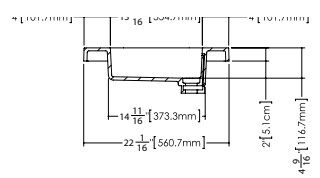

DÉCO COLLECTION

VDCOS 48 48 1/8" x 22" x 2"

(1219 x 559 x 51 mm)

VDCOXS 48 48" x 22" x 7/16"

(1219 x 559 x 11 mm)

1 SELECT MODEL AND FAUCET HOLES CONFIGURATION

- 1A - Without overflow
- or 1B - With overflow
- + 1Bi - Overflow trim finish

2 SELECT FINISH

3 OPTION - IMPORTANT

Important: This sink has a recessed drain hole. For a perfect look, we strongly recommend using the following drain models: DS02RF or DS02RF-O p.316

WEIGHT:
VDCOS-48 32 lb (US) 15 kg (CA)
VDCOXS-48 28 lb (US) 13 kg (CA)
APPROXIMATE DELIVERY: 4 weeks
FREIGHT: Consult Freight Annex

1A MODEL WITHOUT OVERFLOW (Ex.: VDCOS-48-1-GA)

MADE OF WETMAR BIO™

4" HEIGHT 2" SEMI-RECESSED

CODE	CODE	FAUCET HOLE	OVERFLOW	MATTE (MA)	TRUE HIGH GLOSS™ (GA)	NEW MATTE BLACK (MBL) MATTE GREY (MGR)
VDCOS-48	VDCOXS-48	No hole	None	$1475	$1675	$2010
VDCOS-48-1	VDCOXS-48-1	1 hole for mono faucet	None	$1535	$1735	$2070
VDCOS-48-8	VDCOXS-48-8	3 holes for 8" c/c faucet	None	$1555	$1755	$2090

1B MODEL WITH OVERFLOW (Ex.: VDCOS-48-O-1-PC-GA)

4" HEIGHT 2" SEMI-RECESSED

CODE	CODE	FAUCET HOLE	OVERFLOW	MATTE (MA)	TRUE HIGH GLOSS™ (GA)	NEW MATTE BLACK (MBL) MATTE GREY (MGR)
VDCOS-48-O	VDCOXS-48-O	No hole	Overflow	$1630	$1855	$2225
VDCOS-48-O-1	VDCOXS-48-O-1	1 hole for mono faucet	Overflow	$1690	$1915	$2285
VDCOS-48-O-8	VDCOXS-48-O-8	3 holes for 8" c/c faucet	Overflow	$1710	$1935	$2305

+ 1Bi SELECT OVERFLOW TRIM FINISH Append selection to code (Ex.: VDCOS-48-O-1-PC-GA)

ADD TO CODE	DESCRIPTION	PRICE
-NT, -PC, -BN	No Trim, Polished Chrome, Brushed Nickel	No charge
-MB, -SB	Matte Black, Satin Brass	+$50

2 SELECT FINISH Append selection to code (Ex.: VDCOS-48-O-1-PC-GA)

ADD TO CODE	DESCRIPTION
-GA, -MA, -MGR, -MBL	White True High Gloss™, White Matte, Matte Grey, Matte Black

VDCOS 48

PLAN VIEW

1 HOLE = 2 sets of 1 hole

FRONT VIEW

SIDE VIEW

VDCOXS 48