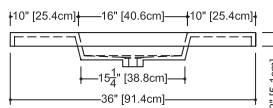

CUBE COLLECTION

VC 36C 36" x 22" x 4"

(914 x 559 x 102 mm)

VCS 36C 36" x 22" x 2"

(914 x 559 x 51 mm)

CUBE LAVATORY

1. 1 SELECT MODEL AND FAUCET HOLES CONFIGURATION
   - 1A - Without overflow
   - or 1B - With overflow
   - + 1Bi - Overflow trim finish
2. 2 SELECT FINISH
3. 3 OPTION
   - Pop-up drain p.316
4. 4 FLOATING SINK BRACKET SYSTEM
   - **Important:** Bracket and/or decorative trim must be ordered at the same time as the lavatory. p.83

WEIGHT:	32 lb (US)	15 kg (CA)
APPROXIMATE DELIVERY:	4 weeks	
FREIGHT:	Consult Freight Annex	

VCS36C-O-NT-GA

1A MODEL WITHOUT OVERFLOW (Ex.: VC-36C-1-GA) **MADE OF WETMAR BIO™**

4" HEIGHT   2" SEMI-RECESSED

CODE	CODE	FAUCET HOLE	OVERFLOW	MATTE (MA)	TRUE HIGH GLOSS™ (GA)
VC-36C	VCS-36C	No hole	None	$1065	$1210
VC-36C-1	VCS-36C-1	1 hole for mono faucet	None	$1105	$1250
VC-36C-8	VCS-36C-8	3 holes for 8" c/c faucet	None	$1125	$1270

1B MODEL WITH OVERFLOW (Ex.: VC-36C-O-1-PC-GA)

4" HEIGHT   2" SEMI-RECESSED

CODE	CODE	FAUCET HOLE	OVERFLOW	MATTE (MA)	TRUE HIGH GLOSS™ (GA)
VC-36C-O	VCS-36C-O	No hole	Overflow	$1170	$1330
VC-36C-O-1	VCS-36C-O-1	1 hole for mono faucet	Overflow	$1210	$1370
VC-36C-O-8	VCS-36C-O-8	3 holes for 8" c/c faucet	Overflow	$1230	$1390

+ 1Bi SELECT OVERFLOW TRIM FINISH Append selection to code (Ex.: VC-36C-O-1-PC-GA)

ADD TO CODE	DESCRIPTION	PRICE
-NT, -PC, -BN	No Trim, Polished Chrome, Brushed Nickel	No charge
-MB, -SB	Matte Black, Satin Brass	+$50

2 SELECT FINISH Append selection to code (Ex.: VC-36C-O-1-PC-GA)

ADD TO CODE	DESCRIPTION
-GA, -MA	White True High Gloss™, White Matte

PLAN VIEW

VC 36C

VCS 36C

FRONT VIEW

NOTE: Approximate measurement. The manufacturer accepts 1/4" (6.35 mm) variance. WETSTYLE cannot be responsible for any technical errors and reserves the right to make revisions without notice.