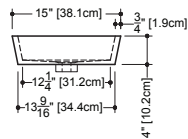

OVE COLLECTION

SERIES VOV 8-U 15", 21-1/2", 36" and 48" undermount

(381, 546, 914 and 1219 mm)

1 SELECT MODEL AND FAUCET HOLES CONFIGURATION

- 1A - Without overflow
- or
- 1B - With overflow
- + 1Bi - Overflow trim finish

2 SELECT FINISH

3 OPTION

Pop-up drain p.316

APPROXIMATE DELIVERY: 4 weeks

FREIGHT: Consult Freight Annex

*VOV815U is only available without overflow
**Oak bridge for model VOV848U can be ordered in other shades. p.308

1A MODEL WITHOUT OVERFLOW (Ex.: VOV848U-GA)

MADE OF WETMAR BIO™

CODE	OVERFLOW	ACCESSORY	MATTE (MA)	TRUE HIGH GLOSS™ (GA)
VOV 815U*	None	None	$575	$655
VOV 821U	None	None	$870	$990
VOV 836U	None	None	$1030	$1170
VOV 848U	None	Oak bridge wenge shade included**	$1340	$1520

1B MODEL WITH OVERFLOW (Ex.: VOV848U-O-PC-GA)

CODE	OVERFLOW	ACCESSORY	MATTE (MA)	TRUE HIGH GLOSS™ (GA)
VOV 821U-O	Overflow	None	$975	$1110
VOV 836U-O	Overflow	None	$1135	$1290
VOV 848U-O	Overflow	Oak bridge wenge shade included**	$1495	$1700

+ 1Bi SELECT OVERFLOW TRIM FINISH Append selection to code (Ex.: VOV848U-O-PC-GA)

ADD TO CODE	DESCRIPTION	PRICE
-NT, -PC, -BN	No Trim, Polished Chrome, Brushed Nickel	No charge
-MB, -SB	Matte Black, Satin Brass	15", 21" and 36" +$50 48" +$100

2 SELECT FINISH Append selection to code (Ex.: VOV848U-O-PC-GA)

ADD TO CODE	DESCRIPTION
-GA, -MA	White True High Gloss™, White Matte

PLAN VIEW

FRONT VIEW

SIDE VIEW

PLAN VIEW

FRONT VIEW

SIDE VIEW

PLAN VIEW

FRONT VIEW

SIDE VIEW

PLAN VIEW

FRONT VIEW

SIDE VIEW

NOTE: Approximate measurement. The manufacturer accepts 1/4" (6.35 mm) variance. WETSTYLE cannot be responsible for any technical errors and reserves the right to make revisions without notice.