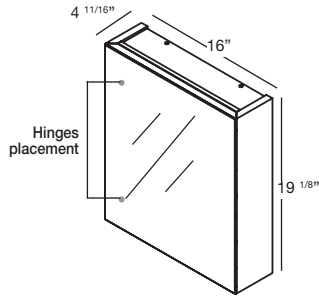

M COLLECTION

MIRRORED CABINET 19 1/8" Surface Mount – 16", 18" and 22"

(406, 457 and 559 mm length)

M16MEL