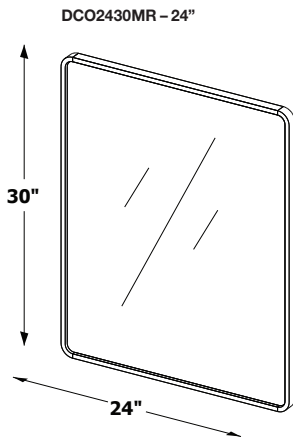

DÉCO COLLECTION

MIRROR 30" height 24", 30", 36", 48" and 60" length

(609, 762, 914, 1219 and 1524 mm length)

DEPTH: 7/8" + FLOATING EFFECT (MIRROR EXTENDS 1/4" OFF THE WALL)

FEATURES

- Made of all natural solid wood and veneer
- AWI rated level 5 marine grade finish for moisture resistance
- 3mm polished edges mirror with rounded corners
- Z-clip hanging system

APPROXIMATE DELIVERY: 4 - 6 weeks

FREIGHT: Consult Freight Annex

NOTE: Approximate measurement. The manufacturer accepts 1/4" (6.35 mm) variance. WETSTYLE cannot be responsible for any technical errors and reserves the right to make revisions without notice.