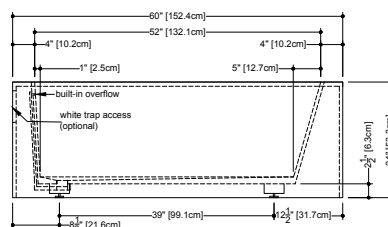

SIDE VIEW

CUBE COLLECTION

BC 12 66" x 32" x 19-3/4" Right or left drain – Tub/Shower

(1683 x 813 x 502 mm)

CUBE BATHTUB

- 1 SELECT MODEL
- 2 SELECT DRAIN AND OVERFLOW FINISH
- 3 SELECT PLUMBING CONNECTION
- 4 SELECT FINISH
- 5 ACCESSORIES