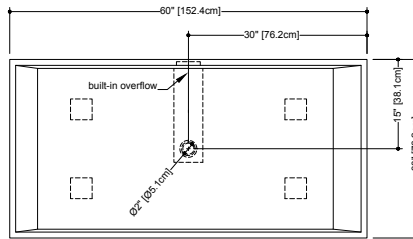

1 SELECT MODEL (Ex.: BC0803-PCNT-GA)

MADE OF WETMAR BIO™

CODE	POSITION	MATTE (MA)	TRUE HIGH GLOSS™ (GA)
BC 0803-__	Freestanding		
	Insert color code for wood plinth		
WOOD PLINTH COLORS (CODES)			
	Oak Wenge (2), Oak White (5), Oak Stone Harbour Matte Grey (36), Oak Matte Black (31), Oak Coffee Bean (37), Oak Smoked (38)	$6910	$7715
	Oak Natural (1), Walnut Natural (11), Walnut Natural No Calico (12), Walnut Chocolate (16)	$7180	$8045
	Matte Lacquer White (21), Stone Harbour Grey Matte Lacquer (28), Matte Lacquer Black (29)	$6955	$7765
	PREMIUM Torrifed Eucalyptus (81), Mozambique (82)	$7415	$8330

2 SELECT DRAIN AND OVERFLOW TRIM FINISH Append selection to code (Ex.: BC0803-PC-GA)

	WHITE	POLISHED CHROME	BRUSHED NICKEL	PRICE	MATTE BLACK	SATIN BRASS	PRICE
Drain cover and o/f metal trim		-PC	-BN	No charge	-MB	-SB	+$300
Drain cover only (o/f without trim)	-WHNT	-PCNT	-BNNT	No charge	-MBNT	-SBNT	+$200

3 SELECT PLUMBING CONNECTION Append selection to code (Ex.: BC0803-PCNT-COP-GA)

This tub is equipped with **WETSTYLE Plug & Bathe™** overflow and drain connection system.

		PRICE
Included	Standard ABS connection	No charge
-COP	Copper connection (local code dependant)	+$230

4 SELECT FINISH Append selection to code (Ex.: BC0803-PC-GA)

ADD TO CODE	DESCRIPTION
-GA, -MA	White True High Gloss™, White Matte

NEW - CUSTOM COLORS AVAILABLE +$2400 to price of Gloss (GA) finish
RAL/Pantone code or color sample to be specified

PLAN VIEW