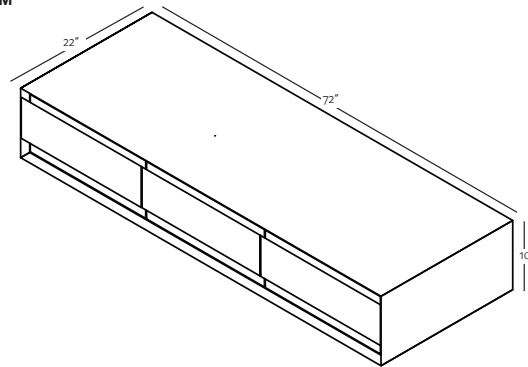

M COLLECTION

VANITY 10" height Wall-mount – 3 drawers 72"

(1829 mm length)

M7210WM

DRAWER CONFIGURATION

LEFT
¾ deep

CENTER
¾ deep

RIGHT
¾ deep