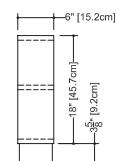

FREESTANDING NICHES

FREESTANDING NICHES 19-1/4" to 21-5/8" height 6" depth x 26" length (152 x 660 x 489 to 549 mm)

HEIGHT		FINISHES					
INCHES	CM	WOOD	WENGE (2)	WHITE (5)	BLACK (31)	ST. HAR. GREY (36)	PRICE
19 1/4"	51	OAK	S1914-2	S1914-5	S1914-31	S1914-36	$645
19 7/8"	51	OAK	S1978-2	S1978-5	S1978-31	S1978-36	$645
21 5/8"	66	OAK	S2158-2	S2158-5	S2158-31	S2158-36	$645
INCHES	CM	WOOD	COFFEE BEAN (37)	SMOKED (38)	PRICE	NATURAL (1)	PRICE
19 1/4"	51	OAK	S1914-37	S1914-38	$645	S1914-1	$855
19 7/8"	51	OAK	S1978-37	S1978-38	$645	S1978-1	$855
21 5/8"	66	OAK	S2158-37	S2158-38	$645	S2158-1	$855
INCHES	CM	WOOD	NATURAL (11)	NATURAL NO CALICO (12)	CHOCOLATE (16)		PRICE
19 1/4"	51	WALNUT	S1914-11	S1914-12	S1914-16		$855
19 7/8"	51	WALNUT	S1978-11	S1978-12	S1978-16		$855
21 5/8"	66	WALNUT	S2158-11	S2158-12	S2158-16		$855
INCHES	CM	WOOD	EUCALYPTUS (81)	MOZAMBIQUE (82)			PRICE
19 1/4"	51	PREMIUM	S1914-81	S1914-82			$1010
19 7/8"	51	PREMIUM	S1978-81	S1978-82			$1010
21 5/8"	66	PREMIUM	S2158-81	S2158-82			$1010

APPROXIMATE DELIVERY: 4 weeks - *6 weeks for premium finishes
FREIGHT: Consult Freight Annex

19 1/4": For bathtub models BC 11, BC 12

PLAN VIEW

FRONT VIEW

SIDE VIEW

19 7/8": For bathtub models BC 0801, BC 0803

PLAN VIEW

FRONT VIEW

SIDE VIEW

21 5/8": For bathtub models BC 01, BC 02, BC 03, BC 04, BC 10

PLAN VIEW

FRONT VIEW

SIDE VIEW

NOTE: Approximate measurement. The manufacturer accepts 1/4" (6.35 mm) variance. WETSTYLE cannot be responsible for any technical errors and reserves the right to make revisions without notice.