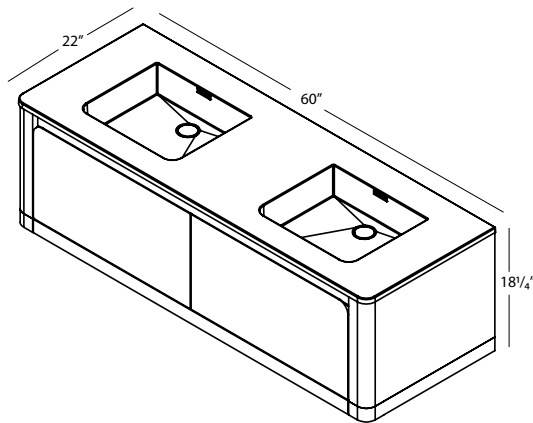

BAUHAUS COLLECTION

NEW

BAUHAUS 60" Wall-mount

1 NOTES

THIS UNIT MUST BE SECURED TO THE WALL

WOOD: All natural wood finishes, AWI Rated 5 Finish, FSC Certified, CARB Compliant, Formaldehyde free, may differ slightly from sample or pictures as natural wood grains vary somewhat from piece to piece adding natural beauty and character making each made-to-order piece unique

IMPORTANT: Please indicate on your purchase order your choice of lavatory. Must be purchased with a WETSTYLE Bauhaus integrated countertop (sold separately). Vessel sinks cannot be used with Bauhaus vanities, unless a countertop is used.

DRAWERS CONFIGURATION

LEFT
Horseshoe

RIGHT
Horseshoe

APPROXIMATE

DELIVERY: 4-6 weeks

FREIGHT: Consult Freight Annex

2 AVAILABLE CONFIGURATIONS (ex: EBHS60WM-L28W1)

CONFIGURATION	DRAWER FAÇADE AND SIDES	TRIM	NEXT STEP
LW	Lacquer (L)	Wood (W)	Go to 3.1
WW	Wood (W)	Wood (W)	Go to 3.2
LL	Lacquer (L)	Lacquer (L)	Go to 3.3
WL	Wood (W)	Lacquer (L)	Go to 3.4

HOW TO BUILD A CODE

Bauhaus 60" Wall-Mount with St. Har. Grey Drawer/Sides and Oak Natural Trim Example: EBHS60WM	DRAWER FAÇADE AND SIDES		TRIM		Use opposite page to ensure your finish combination is possible
	W or L	Color code	W or L	Color code	
	-L	-28	-W	-1	

4 INTEGRATED COUNTERTOP SELECTION SOLD SEPARATELY

REFER TO LAVATORY SECTION FOR COUNTERTOP PRICING
Lavatory and vanity must be ordered at the same time as the lavatory requires special preparation at the factory

NOTE: Approximate measurement. The manufacturer accepts 1/4" (6.35 mm) variance. WETSTYLE cannot be responsible for any technical errors and reserves the right to make revisions without notice.