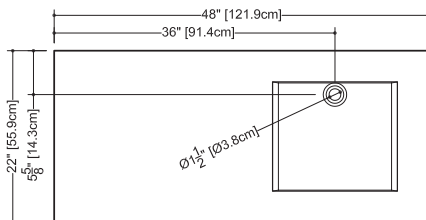

VCS 48R 48" x 22" x 2"

(1219 x 559 x 51 mm)

1 SELECT MODEL AND FAUCET HOLES CONFIGURATION

- 1A - Without overflow
- or 1B - With overflow
- + 1Bi - Overflow trim finish

2 SELECT FINISH

3 OPTION

Pop-up drain p.316

4 FLOATING SINK BRACKET SYSTEM

Important: Bracket and/or decorative trim must be ordered at the same time as the lavatory. p.83

WEIGHT: 40 lb (US) 19 kg (CA)
APPROXIMATE DELIVERY: 4 weeks
FREIGHT: Consult Freight Annex

1A MODEL WITHOUT OVERFLOW (Ex.: VC-48R-1-GA)

MADE OF WETMAR BIO™

4" HEIGHT 2" SEMI-RECESSED

CODE	CODE	FAUCET HOLE	OVERFLOW	MATTE (MA)	TRUE HIGH GLOSS™ (GA)
VC-48R	VCS-48R	No hole	None	$1270	$1445
VC-48R-1	VCS-48R-1	1 hole for mono faucet	None	$1310	$1485
VC-48R-8	VCS-48R-8	3 holes for 8" c/c faucet	None	$1330	$1505

1B MODEL WITH OVERFLOW (Ex.: VC-48R-O-1-PC-GA)

4" HEIGHT 2" SEMI-RECESSED

CODE	CODE	FAUCET HOLE	OVERFLOW	MATTE (MA)	TRUE HIGH GLOSS™ (GA)
VC-48R-O	VCS-48R-O	No hole	Overflow	$1375	$1565
VC-48R-O-1	VCS-48R-O-1	1 hole for mono faucet	Overflow	$1415	$1605
VC-48R-O-8	VCS-48R-O-8	3 holes for 8" c/c faucet	Overflow	$1435	$1625

+ 1Bi SELECT OVERFLOW TRIM FINISH Append selection to code (Ex.: VC-48R-O-1-PC-GA)

ADD TO CODE	DESCRIPTION	PRICE
-NT, -PC, -BN	No Trim, Polished Chrome, Brushed Nickel	No charge
-MB, -SB	Matte Black, Satin Brass	+$50

2 SELECT FINISH Append selection to code (Ex.: VC-48R-O-1-PC-GA)

ADD TO CODE	DESCRIPTION
-GA, -MA	White True High Gloss™, White Matte

PLAN VIEW

VC 48R