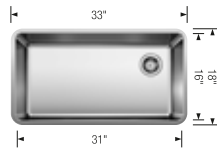

Product weight: 18 lbs