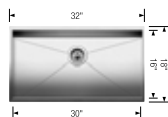

Product weight: 46 lbs