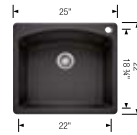

Product weight: 31 lbs
1 additional knock-out hole for accessories