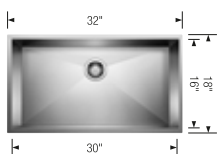

Product weight: 18 lbs