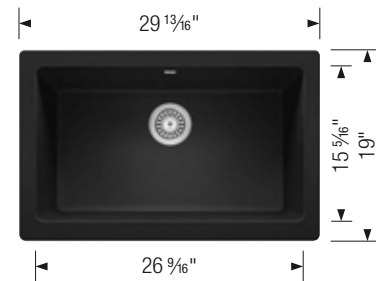

Technical drawing

Bowl depth 9 in; Product weight: 33 lbs
To protect from damage, sink must ship on a pallet

Compatible Grids

Grid 233532	$ 214
Foldable Grid (for flushmount installation only) 238483	$ 130
Floating Grid 233530	$ 171

Optional accessories

233532
$ 214

233530
$ 171

235010
$ 265

BLANCO UNIT with VINTERA 30

See page 112

See page 128