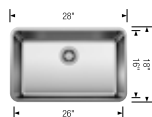

Product weight: 13 lbs