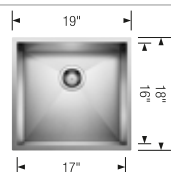

Product weight: 14 lbs