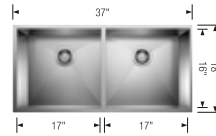

Product weight: 33 lbs

Scope of supply

Installation instructions, Cut-out template, Limited Lifetime Warranty

Compatible Grids			
Grid 223189	$ 166	Grid 223190	$ 166
Foldable Grid 238483	$ 130	Foldable Grid 238483	$ 130
		Grid (Large Bowl) 224405	$ 205
		Grid (Small Bowl) 224406	$ 174
		Foldable Grid 238483	$ 130