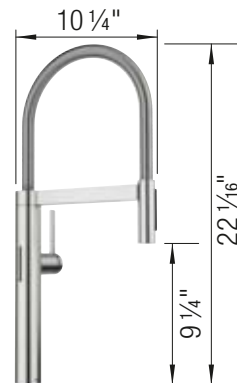

CULINA II Sensor

- Two separate sensors for hand washing and pot filling
- Hidden magnetic spray holder
- Pull-down, insulated handspray with dual selectable spray patterns
- 360° swivel provides extended range
- 1.5 GPM (Gallons Per Minute) flow rate
- AVAILABLE SUMMER 2024

NEW

Metal finishes			List price
	Chrome	527471	$ 1395
PVD finishes			List price
	PVD Steel	527470	$ 1495

Technical drawing

Scope of supply

- Color-coded hot and cold supply lines
- 3/8" compression fittings
- All faucet parts required for installation