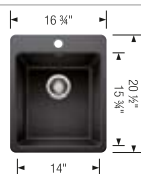

Product weight: 14 lbs

Scope of supply

Installation instructions, Cut-out template, Drop-in clips, Limited Lifetime Warranty
Planning Note:

2 additional knock-out holes for accessories
Undermount or drop-in installation

Compatible Grids

Grid
516363

$ 171