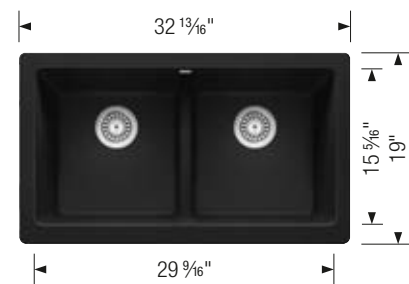

Technical drawing

Bowl depth 9 in; Product weight: 38 lbs
To protect from damage, sink must ship on a pallet

Compatible Grids

Grid 239955	$ 165
Foldable Grid (for flushmount installation only) 238483	$ 130
Floating Grid 233530	$ 171

Optional accessories

239955
$ 165

233530
$ 171

235010
$ 265

BLANCO UNIT with VINTERA 33

See page 112

See page 133