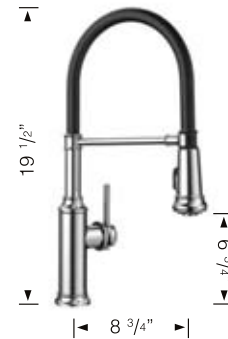

EMPRESSA Semi Pro

- Pull-down, insulated handspray with dual selectable spray patterns
- 180° swivel for optimal range of motion
- Solid brass construction
- Flexible black hose provides optimal range of motion
- Ceramic disc cartridge
- 1.5 GPM (Gallons Per Minute) flow rate

PVD finishes				List price
	NEW Satin Dark Steel	443264		$ 1232
	NEW Satin Platinum	443246		$ 1232
	PVD Steel	442509		$ 1232
	Satin Gold	442982		$ 1232
Color finish				List price
	Matte Black	443022		$ 1232
Metal finishes				List price
	Polished Nickel	442510		$ 1232
	Chrome	442508		$ 1027

Technical drawing

Scope of supply

- Color-coded hot and cold supply lines
- 3/8" compression fittings
- All faucet parts required for installation

Suggested soap dispenser

See page 124