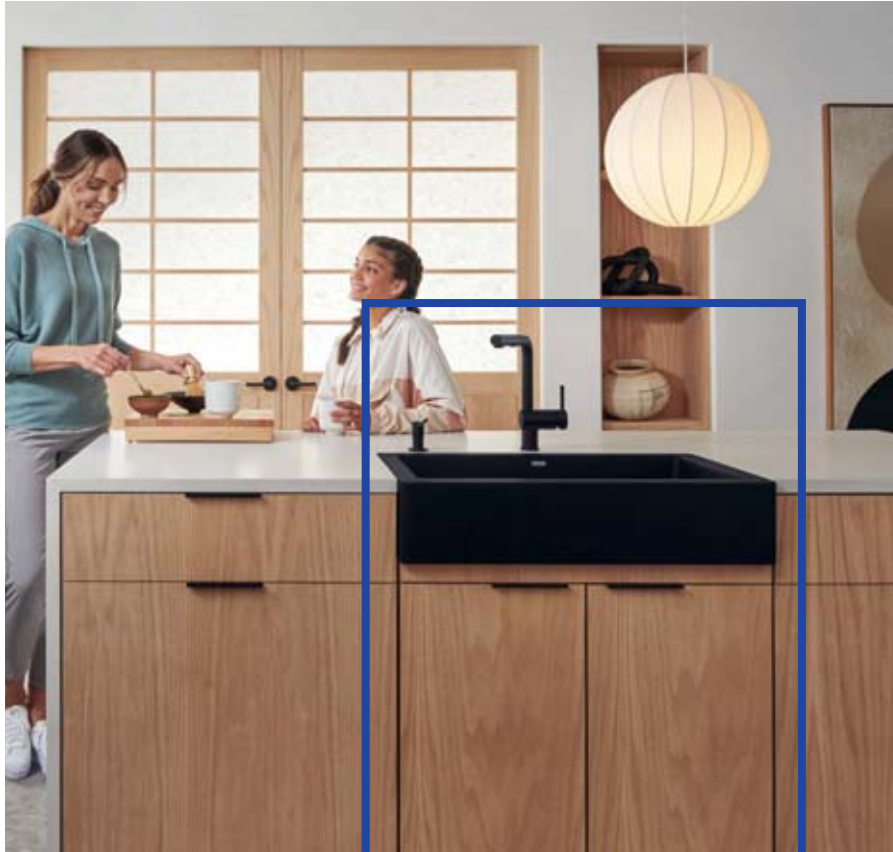

# WHAT IS A BLANCO UNIT?

Everything you need, all in one place.

**BLANCO UNIT**  
drink. prep. clean.

A BLANCO UNIT is a seamless, fully-integrated kitchen water hub solution designed to make everyday life in the kitchen easier. The combination of a BLANCO sink, faucet and accessories streamlines how you operate in the kitchen and enhances your experience with water. Everything you need to **drink, prep and clean** is all in one place.