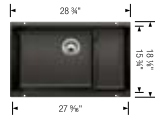

Product weight: 27 lbs