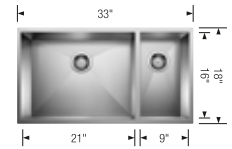

Product weight: 33 lbs

Scope of supply

Installation instructions, Cut-out template, Limited Lifetime Warranty

Compatible Grids			
Grid 223189	$ 166	Grid 223190	$ 166
Foldable Grid 238483	$ 130	Foldable Grid 238483	$ 130
		Grid (Large Bowl) 224405	$ 205
		Grid (Small Bowl) 224406	$ 174
		Foldable Grid 238483	$ 130