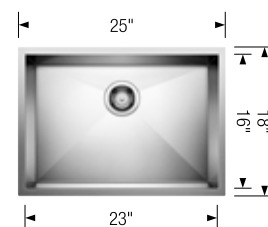

### Technical drawing

Bowl depth 5.5 in; Product weight: 14 lbs