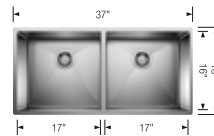

Product weight: 28 lbs