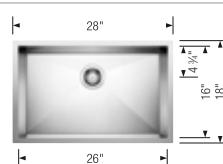

Product weight: 22 lbs