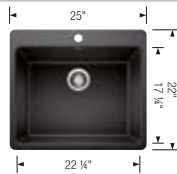

- Made in Canada
- Made of SILGRANIT®, premium granite composite
- Withstands heavy cookware, hot bakeware and scuff marks
- Food-safe surface protects against bacteria
- Rear-positioned drain location for maximum usable bowl and cabinet storage
- Undermount or drop-in installation

SILGRANIT® Sinks

LIVEN	25 Single	21 Single
Coal Black	443 218	443 226
Anthracite	443 219	443 227
Cinder	443 220	443 228
Volcano Gray	443 224	443 232
White	443 221	443 229
Soft White	443 225	443 233
Truffle	443 222	443 230
Café	443 223	443 231
List price	$ 706	$ 635
Minimum cabinet size	27"	24"
Bowl depth	9 in	8 in

Product weight: 22 lbs

4 additional knock-out holes for accessories
To prevent damage, sink must be shipped on a pallet.
Undermount or drop-in installation