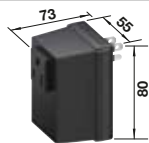

FWD PVD Steel Air Switch Set

443 153
$ 79

NEW