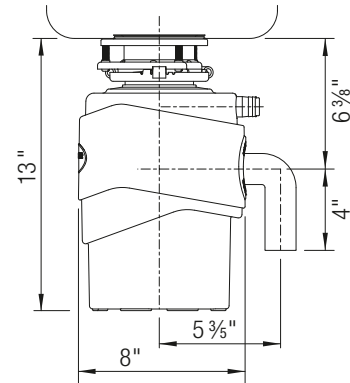

## Technical drawing

Product weight: 21 lbs