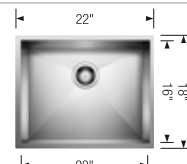

Product weight: 17 lbs