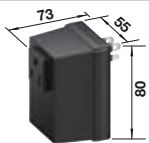

Optional accessories

FWD Chrome Air Switch Set

443 152
$ 69

NEW