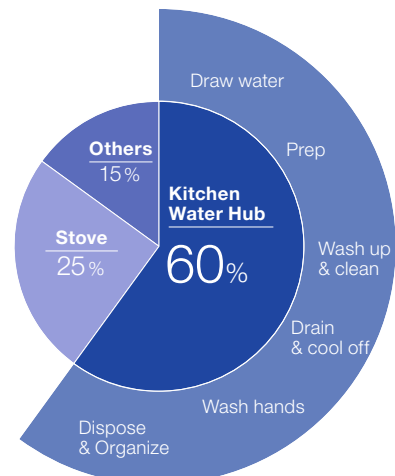

Know your options

Style, color and material combinations are key factors in building the right kitchen water hub. Mix and match our products and create the perfect combination that appeals to your customers' style and meets the needs of their lifestyle.