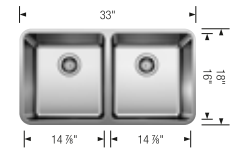

Product weight: 16 lbs

Scope of supply

Installation instructions, Cut-out template, Undermount clips, Limited Lifetime Warranty

Compatible Grids			
Grid 237681	$ 166	Grid (Large Bowl) 237144	$ 159
Foldable Grid 238483	$ 130	Grid (Small Bowl) 237145	$ 159
		Foldable Grid 238483	$ 130