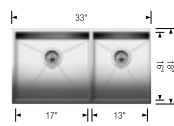

Product weight: 33 lbs

Scope of supply

Installation instructions, Cut-out template, Limited Lifetime Warranty

Compatible Grids			
Grid 223189	$ 166	Grid 223190	$ 166
Foldable Grid 238483	$ 130	Foldable Grid 238483	$ 130
		Grid (Large Bowl) 224405	$ 205
		Grid (Small Bowl) 224406	$ 174
		Foldable Grid 238483	$ 130