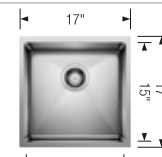

Product weight: 11 lbs

Scope of supply

Installation instructions, Cut-out template, Limited Lifetime Warranty

Compatible Grids							
Grid 231599	$ 196	Grid 223191	$ 166	Grid 233639	$ 166	Grid 223200	$ 166
Elevated Grid 231608	$ 168