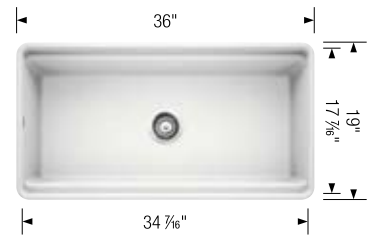

Technical drawing

Bowl depth 9,12 in; Product weight: 102 lbs

Compatible Grids

Grid 234691	$ 217
Dish Rack 234699	$ 197

A custom sink base and support system are required for installation of this sink.

The cabinet area beneath the sink MUST be reinforced to provide sufficient support.

Wood or metal support frame for the sink must support 400 lbs
To protect from damage, sink must ship on a pallet

Farmhouse Sinks

Optional accessories

Sink Grid

234691
$ 217

Dish Rack

234699
$ 197

3-in-1 Basket Strainer

441 231
$ 123

BLANCO UNIT with PROFINA

CULINA II

See page 98

Universal Bag XL 40

See page 132