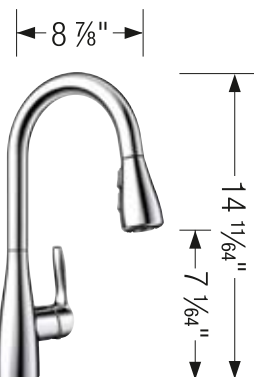

ATURA Bar

- Pull-down, insulated handspray with dual selectable spray patterns
- 360° swivel provides extended range
- Solid brass construction
- Ceramic disc cartridge
- 1.5 GPM (Gallons Per Minute) flow rate

Color finish			List price
	Matte Black	443028	$ 455
Metal finishes			List price
	Chrome	442209	$ 375
PVD finishes			List price
	PVD Steel	442210	$ 455

Technical drawing

Scope of supply

- Color-coded hot and cold supply lines
- 3/8" compression fittings
- All faucet parts required for installation

Suggested soap dispenser

See page 122