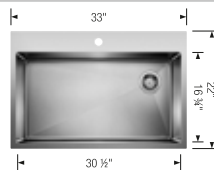

Product weight: 22 lbs

Scope of supply

Installation instructions, Cut-out template, Drop-in clips, Limited Lifetime Warranty

Compatible Grids	Grid 236595	$ 197

Optional accessories		BLANCO UNIT with QUATRUS R15 Super Single Dual Mount	
Sink Grid	CapFlow Strainer Cover	CULINA II	BLANCO Storage Caddy 40
236595 $ 197	517666 $ 58	See page 98	See page 133