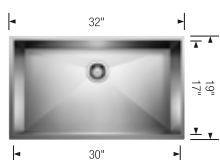

Product weight: 31 lbs