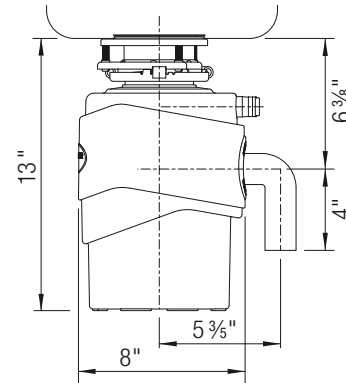

## Technical drawing

Product weight: 21 lbs