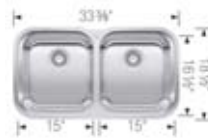

STELLAR	1¾	Equal Double	ADA
 brushed finish	441 023	441 020	441 529
<b>List price</b>	<b>\$ 717</b>	<b>\$ 681</b>	<b>\$ 747</b>
Minimum cabinet size	36"	36"	36"
Bowl depth	9/7 in	8/8 in	5.5 in

Product weight: 38 lbs