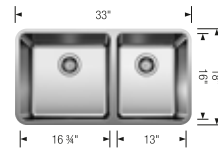

FORMERA	33	1¾	Equal Double
 satin polish	442 763	442 769	442 768
<b>List price</b>	<b>\$ 782</b>	<b>\$ 689</b>	<b>\$ 654</b>
Minimum cabinet size	36"	36"	36"
Bowl depth	9 in	9/9 in	9/9 in

Product weight: 18 lbs