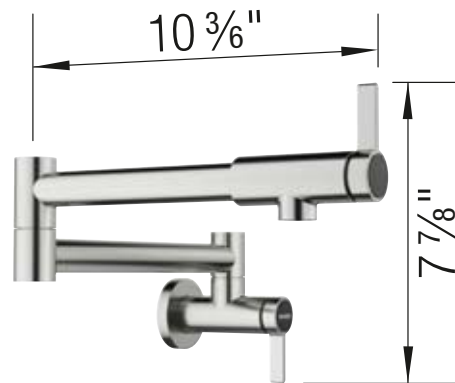

CULINA II Pot Filler

- Wall mount, cold water pot filler
- Articulated arm extends 20" and swivels 180°
- Two single lever handles with dual shut-off valves
- Solid brass construction
- 1.5 GPM (Gallons Per Minute) flow rate

NEW

Color finish			List price
	Matte Black	527486	$ 795
Metal finishes			List price
	Chrome	527485	$ 650
PVD finishes			List price
	Satin Dark Steel	527487	$ 795
	Satin Platinum	443254	$ 795
	PVD Steel	527484	$ 795
	Satin Gold	527488	$ 795

Technical drawing

Scope of supply

- 3/8" compression fittings
- All faucet parts required for installation