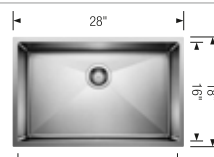

Product weight: 18 lbs