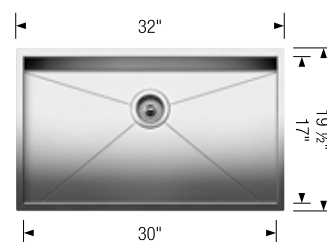

### Technical drawing

Bowl depth 10 in; Product weight: 23 lbs