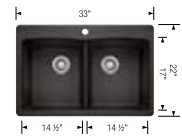

Product weight: 45 lbs
4 additional knock-out holes for accessories

Scope of supply

Installation instructions, Cut-out template, Drop-in clips, Limited Lifetime Warranty

Compatible Grids			
Grid (Large Bowl) 220998	$ 174	Grid (Large Bowl) 221011	$ 190
Grid (Small Bowl) 231342	$ 168	Foldable Grid 238483	$ 130
Foldable Grid 238483	$ 130		
		Grid (Left Bowl) 221008	$ 168
		Grid (Right Bowl) 221009	$ 168
		Foldable Grid 238483	$ 130