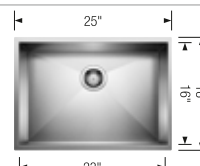

Product weight: 22 lbs

Scope of supply

Installation instructions, Cut-out template, Limited Lifetime Warranty

Compatible Grids			
	Grid 221018	$ 214	Grid 231599
			$ 196
			Grid 223191
			$ 166
			Foldable Grid 238483
			$ 130
			Foldable Grid 238483
			$ 130