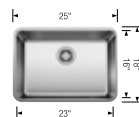

FORMERA	28	25	Bar
 satin polish	442 765	442 766	442 767
<b>List price</b>	<b>\$ 738</b>	<b>\$ 484</b>	<b>\$ 420</b>
Minimum cabinet size	33"	30"	21"
Bowl depth	9 in	9 in	9 in

Product weight: 13 lbs

Product weight: 12 lbs