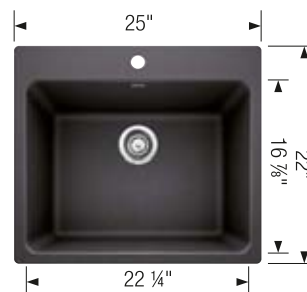

LIVEN Laundry

SILGRANIT

- Made in Canada
- Made of SILGRANIT®, premium granite composite
- Withstands heavy cookware, hot bakeware and scuff marks
- Food-safe surface protects against bacteria
- Rear-positioned drain location for maximum usable bowl and cabinet storage
- Undermount or drop-in installation
- Generous 12" bowl depth is ideal for laundry or mudrooms

27" Minimum cabinet size

			List price
	Coal Black	442924	$ 790
	Anthracite	401920	$ 790
	Cinder	401923	$ 790
	Volcano Gray	443116	$ 790
	Metallic Gray	401924	$ 790
	White	401927	$ 790
	Soft White	443079	$ 790
	Truffle	401926	$ 790
	Café	401922	$ 790

Laundry Sinks

Scope of supply

Installation instructions, Cut-out template, Drop-in clips, Limited Lifetime Warranty

Technical drawing

R30

Bowl depth 12 in; Product weight: 35 lbs

4 additional knock-out holes for accessories
Undermount or drop-in installation

Optional accessories

234771
$ 174

517666
$ 58

BLANCO UNIT with LIVEN Laundry

See page 108

See page 133