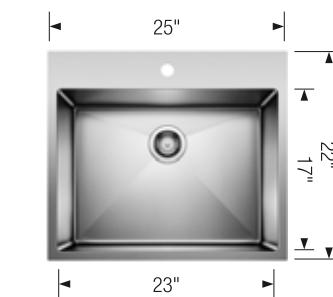

QUATRUS R15 Laundry

Stainless steel

- German engineered with 304 series, 18-gauge stainless steel
- Practical 15 mm radius corners for easy cleaning
- X-pattern drain grooves help quickly remove water from the sink
- 18/10 chrome-nickel content for excellent durability and corrosion resistance
- Rear-positioned drain holes maximize cabinet storage space

30" Minimum cabinet size

			List price
	satin polish	443151	$ 1047

Scope of supply

Installation instructions, Cut-out template, Undermount clips, Limited Lifetime Warranty

Technical drawing

Optional accessories

234771
$ 174

BLANCO UNIT with QUATRUS R15 Laundry

See page 107

See page 130