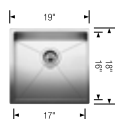

Product weight: 18 lbs