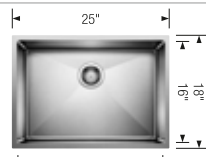

Product weight: 17 lbs