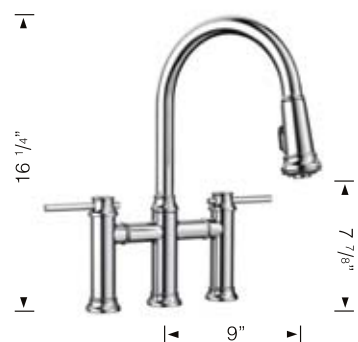

EMPRESSA Bridge

- Pull-down, insulated handspray with dual selectable spray patterns
- 180° swivel for optimal range of motion
- Solid brass construction
- Dual ceramic disc cartridges
- 1.5 GPM (Gallons Per Minute) flow rate

PVD finishes			List price
NEW	Satin Dark Steel	443263	$ 1541
NEW	Satin Platinum	443273	$ 1541
	PVD Steel	442505	$ 1541
	Satin Gold	442981	$ 1541
Color finish			List price
	Matte Black	443024	$ 1541
Metal finishes			List price
	Polished Nickel	442506	$ 1541
	Chrome	442504	$ 1295

Technical drawing

Scope of supply

- Color-coded hot and cold supply lines
- 3/8" compression fittings
- All faucet parts required for installation

Suggested soap dispenser

See page 124