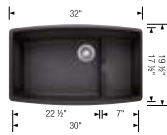

Product weight: 34 lbs  
To protect from damage, sink must ship on a pallet.

Product weight: 38 lbs

Product weight: 39 lbs

Product weight: 18 lbs

Scope of supply				
	Mesh basket, Installation instructions, Cut-out template, Limited Lifetime Warranty	Installation instructions, Cut-out template, Limited Lifetime Warranty	Installation instructions, Cut-out template, Limited Lifetime Warranty	Installation instructions, Cut-out template, Limited Lifetime Warranty
Compatible Grids				
	Grid (Large Bowl) 222472 <b>\$ 181</b>	Grid (Large Bowl) 226828 <b>\$ 181</b>	Grid (Left Bowl) 222429 <b>\$ 181</b>	Grid 222466 <b>\$ 181</b>
		Grid (Small Bowl) 226830 <b>\$ 181</b>	Grid (Right Bowl) 222469 <b>\$ 181</b>	Foldable Grid 238483 <b>\$ 130</b>