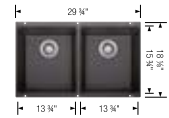

Product weight: 27 lbs

Product weight: 37 lbs

Product weight: 38 lbs

Product weight: 32 lbs

Scope of supply				
	Mesh basket, Installation instructions, Cut-out template, Limited Lifetime Warranty	Installation instructions, Cut-out template, Limited Lifetime Warranty	Installation instructions, Cut-out template, Limited Lifetime Warranty	Installation instructions, Cut-out template, Limited Lifetime Warranty
Compatible Grids				
	Grid 231640 <b>\$ 171</b>	Grid (Large Bowl) 516364 <b>\$ 174</b>	Grid (Small Bowl) 236782 <b>\$ 173</b>	Grid 516363 <b>\$ 171</b>
	Foldable Grid 238483 <b>\$ 130</b>	Grid (Small Bowl) 516366 <b>\$ 174</b>	Grid (Large Bowl) 236783 <b>\$ 173</b>	Foldable Grid 238483 <b>\$ 130</b>
	Floating Grid 233542 <b>\$ 171</b>	Foldable Grid 238483 <b>\$ 130</b>	Foldable Grid 238483 <b>\$ 130</b>	Floating Grid 233542 <b>\$ 171</b>