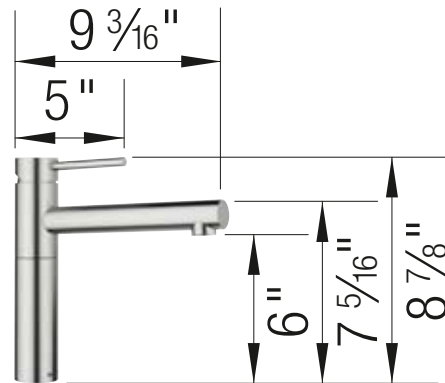

ALTA II Bar

- Solid spout
- 360° swivel provides extended operational range
- Quick connect installation
- Solid brass construction
- 1.5 GPM (Gallons Per Minute) flow rate

NEW

Color finish			List price
	Matte Black	527570	$ 495
Metal finishes			List price
	Chrome	527568	$ 425
PVD finishes			List price
	Satin Dark Steel	527572	$ 495
	Satin Platinum	443258	$ 495
	PVD Steel	527569	$ 495
	Satin Gold	527571	$ 495

Technical drawing

Scope of supply

- Color-coded hot and cold supply lines
- 3/8" compression fittings
- All faucet parts required for installation

Suggested soap dispenser

See page 122