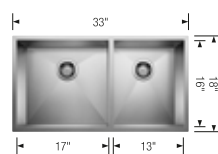

Product weight: 22 lbs

Product weight: 22 lbs