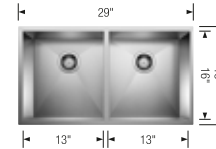

Product weight: 33 lbs

Scope of supply

Installation instructions, Cut-out template, Limited Lifetime Warranty

Compatible Grids			
Grid 223189	$ 166	Grid 223190	$ 166
Foldable Grid 238483	$ 130	Foldable Grid 238483	$ 130
		Grid (Large Bowl) 224405	$ 205
		Grid (Small Bowl) 224406	$ 174
		Foldable Grid 238483	$ 130