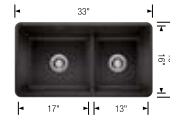

Product weight: 27 lbs

Product weight: 37 lbs

Product weight: 38 lbs

Product weight: 32 lbs

Scope of supply				
	Mesh basket, Installation instructions, Cut-out template, Limited Lifetime Warranty	Installation instructions, Cut-out template, Limited Lifetime Warranty	Installation instructions, Cut-out template, Limited Lifetime Warranty	Installation instructions, Cut-out template, Limited Lifetime Warranty
Compatible Grids				
	Grid 231640 <b>\$ 171</b>	Grid (Large Bowl) 516364 <b>\$ 174</b>	Grid (Small Bowl) 236782 <b>\$ 173</b>	Grid 516363 <b>\$ 171</b>
	Foldable Grid 238483 <b>\$ 130</b>	Grid (Small Bowl) 516366 <b>\$ 174</b>	Grid (Large Bowl) 236783 <b>\$ 173</b>	Foldable Grid 238483 <b>\$ 130</b>
	Floating Grid 233542 <b>\$ 171</b>	Foldable Grid 238483 <b>\$ 130</b>	Foldable Grid 238483 <b>\$ 130</b>	Floating Grid 233542 <b>\$ 171</b>