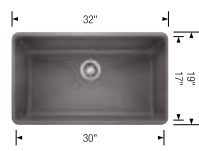

Product weight: 33 lbs

To prevent damage, sink must be shipped on a pallet.