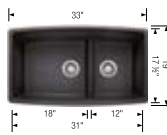

Product weight: 34 lbs  
To protect from damage, sink must ship on a pallet.

Product weight: 38 lbs

Product weight: 39 lbs

Product weight: 18 lbs

Scope of supply				
	Mesh basket, Installation instructions, Cut-out template, Limited Lifetime Warranty	Installation instructions, Cut-out template, Limited Lifetime Warranty	Installation instructions, Cut-out template, Limited Lifetime Warranty	Installation instructions, Cut-out template, Limited Lifetime Warranty
Compatible Grids				
	Grid (Large Bowl) 222472 <b>\$ 181</b>	Grid (Large Bowl) 226828 <b>\$ 181</b>	Grid (Left Bowl) 222429 <b>\$ 181</b>	Grid 222466 <b>\$ 181</b>
		Grid (Small Bowl) 226830 <b>\$ 181</b>	Grid (Right Bowl) 222469 <b>\$ 181</b>	Foldable Grid 238483 <b>\$ 130</b>