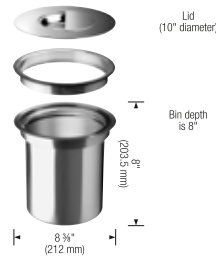

SOLON

- Ideal for food waste, can be installed flushmount or drop-in
- Frame, lid and 7 liter bin made of high-grade stainless steel
- Easy to clean and dishwasher safe
- Winner of prestigious international iF award for product design

Minimum cabinet size	21"
SOLON	
	512471
List price	$ 813
Volume	7 l

Scope of supply

Installation instructions

Installation note

- Lid Diameter: 10"
- Bin Depth: 8"
- Can be installed as drop-in or inset