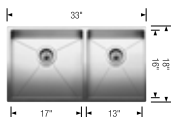

Product weight: 28 lbs