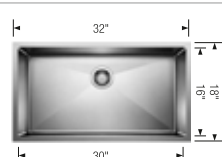

CUVEE R15	Super Single	Medium Single	Large Single	Bar
 satin polish	524 754	524 752	524 751	524 755
<b>List price</b>	<b>\$ 1150</b>	<b>\$ 870</b>	<b>\$ 995</b>	<b>\$ 770</b>
Minimum cabinet size	36"	30"	33"	21"
Bowl depth	10 in	10 in	10 in	8 in