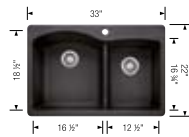

Product weight: 38 lbs
4 additional knock-out holes for accessories