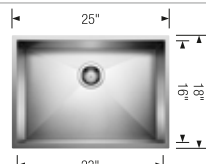

Product weight: 15 lbs