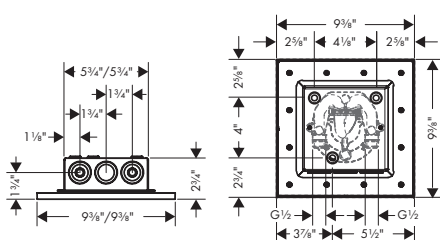

Required Parts

- / AXOR SHOWERSOLUTIONS Rough, Showerhead, Flush Ceiling Mount 35363181 503