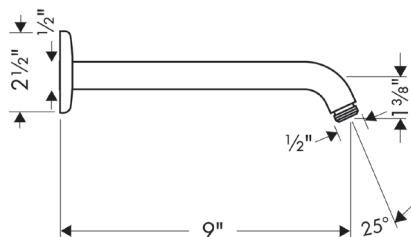

chrome	27412001	191
	brushed nickel	27412821	252
	special finishes	27412xx1	286
/ Length: 9.06" / Brass / Connection type: 1/2" NPT / Escutcheon