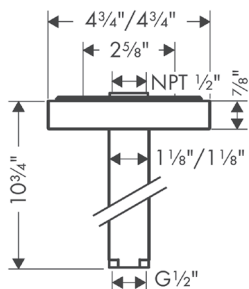

chrome	26414001	633
brushed gold optic	26414251	834
polished black	26414331	803
chrome		
brushed black	26414341	834
chrome		
brushed nickel	26414821	834
polished gold optic	26414991	803
special finishes	26414xx1	949