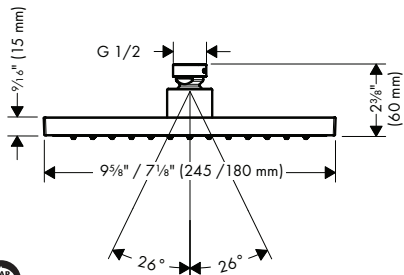

AXOR Showers

AXOR Conscious Showers

NEW

AXOR SHOWERSOLUTIONS Showerhead 245/185 1-Jet, 2.5 GPM

- / Shower head size: 245 x 185 mm (9 5/8" x 7 1/8")
- / Spray modes: Rain
- / Spray face finish: Fully-finished matching spray face
- / Flow: 2.5 GPM (9.5 L/Min)
- / Showerhead removable for cleaning

Required Parts (choose one)

- / AXOR SHOWERSOLUTIONS Showerarm 9" Square **see page 89** 26430xx1
- / AXOR SHOWERSOLUTIONS Showerarm 15" **see page 86** 26436xx1
- / AXOR SHOWERSOLUTIONS Extension Pipe for Ceiling Mount, 4" **see page 92** 26437xx1
- / AXOR SHOWERSOLUTIONS Extension Pipe for Ceiling Mount, 12" **see page 91** 26438xx1
- / AXOR SHOWERSOLUTIONS Showerarm 9" softsquare **see page 90** 26968xx1
- / AXOR SHOWERSOLUTIONS Showerarm 15" softsquare **see page 87** 26967xx1
- / AXOR SHOWERSOLUTIONS Extension Pipe for Ceiling Mount, softsquare- 4" **see page 92** 26965xx1
- / AXOR SHOWERSOLUTIONS Extension Pipe for Ceiling Mount, softsquare- 12" **see page 91** 26966xx1

EcoRight Version

/ AXOR SHOWERSOLUTIONS Showerhead 245/185 1-Jet, 1.75 GPM

chrome	35371001	850
brushed gold optic	35371251	1,122
polished black chrome	35371331	1,080
brushed black chrome	35371341	1,122
matte black	35371671	1,122
brushed nickel	35371821	1,122
polished gold optic	35371991	1,080
special finishes	35371xx1	1,275

/ AXOR SHOWERSOLUTIONS Showerhead 245/185 1-Jet, 1.5 GPM

chrome	35372001	850
brushed gold optic	35372251	1,122
polished black chrome	35372331	1,080
brushed black chrome	35372341	1,122
matte black	35372671	1,122
brushed nickel	35372821	1,122
polished gold optic	35372991	1,080
special finishes	35372xx1	1,275

Finish	Part No.	List $
chrome	35370001	850
brushed gold optic	35370251	1,122
polished black chrome	35370331	1,080
brushed black chrome	35370341	1,122
matte black	35370671	1,122
brushed nickel	35370821	1,122
polished gold optic	35370991	1,080
special finishes	35370xx1	1,275