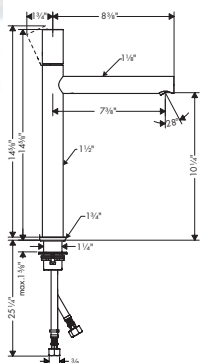

AXOR UNO Single-Hole Faucet 260 with Zero Handle, 1.2 GPM

chrome
brushed nickel
Special Finishes

45004001
45004821
45004xx1

776
1,024
1,164

- / Spray modes: Laminar spray
- / Flow: 1.2 GPM (4.5 L/Min)
- / Ceramic cartridge
- / Does not include: Pop-up assembly