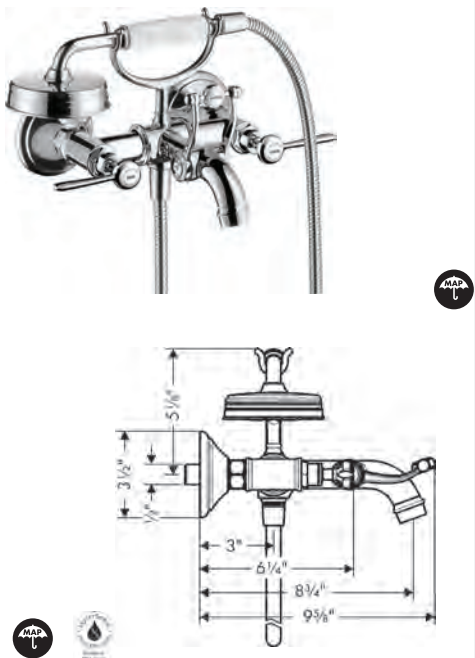

AXOR MONTREUX 2-Handle Wall-Mounted Tub Filler with Lever Handles and 1.8 GPM Handshower

- / Flow: 5.28 GPM (20 L/Min)
- / 90° ceramic valves
- / Integrated double backflow prevention

Includes

- / AXOR MONTREUX Handshower 100 1-Jet, 1.8 GPM (# 04695xx1)
- / Metal Handshower Hose, 49" (# 28112xx0)

Finish	Part No.	List $
chrome	16556001	2,306
brushed gold optic	16556251	3,044
brushed black	16556341	3,044
chrome		
brushed nickel	16556821	3,044
polished nickel	16556831	2,927
Special Finishes	16556xx1	3,459