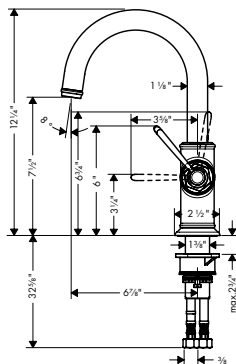

AXOR MONTREUX Bar Faucet, 1.5 GPM

- / Swivel range 150°
- / Aerated spray
- / Deck mounted
- / Flow: 1.5 GPM (5.7 L/Min)
- / Ceramic cartridge
- / 3/8" connections

Finish	Part No.	List $
chrome	16583001	840
brushed gold optic	16583251	1,119
brushed black	16583341	1,119
chrome		
steel optic	16583801	1,107
polished nickel	16583831	1,066