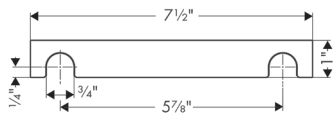

AXOR Showers

Finish

Part No.

List $

AXOR SHOWERS/FRONT Showerpipe 240 2-Jet, 2.5 GPM

chrome
special finishes

26020001
26020xx1

4,920
7,380

- / Consists of: Showerhead, Handshower, Thermostatic shower mixer, Handshower hose, Slider, Wallbar
- / Spray type overhead shower: Rain, RainAir
- / Spray modes hand shower: Rain
- / Shower height adjusts 11"
- / Flow: 2.5 GPM (9.5 L/Min)
- / Shower bar diameter: 25 mm (1")
- / Height-adjustable hand shower holder
- / Shower arm swivels left and right
- / Anti-scald 100° safety stop
- / Integrated volume controls
- / Outlets may be operated simultaneously
- / Exposed installation
- / Thermostatic cartridge
- / Intrinsically safe against backflow
- / 2 functions

Includes

- / AXOR SHOWERS/FRONT Handshower 85 1-Jet, 2.5 GPM (# 26025000)
- / Handshower Hose Techniflex, 63" (# 28276xx3)

Required Parts

- / Showerpipe Basic Set

16181181

87

Showerpipe Basic Set

16181181

87