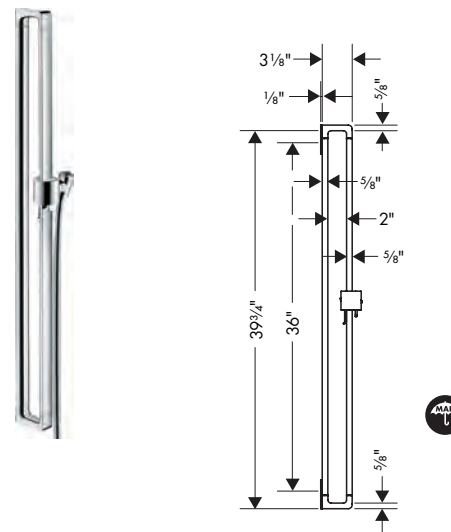

### AXOR CITTERIO E Wallbar 36"

- / Consists of: Wallbar, Handshower hose, Slider
- / Profile stand pipe: square
- / Stand pipe: 1009 mm (39 3/4")
- / Shower hose length: 1600 mm (63")
- / Angle-adjustable holder pivots left and right, slides easily and locks in place