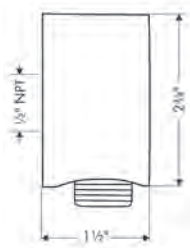

AXOR Citterio E

AXOR SHOWERSOLUTIONS Wall Outlet with Check Valves

- / For all 1/2" hoses
- / 1/2" NPT
- / For shower hoses with conical nut on both sides

Finish	Part No.	List $
chrome	27451001	114
brushed gold optic	27451251	150
brushed black	27451341	150
chrome		
brushed nickel	27451821	150
polished nickel	27451831	145
special finishes	27451xx1	171