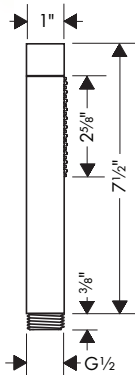

AXOR Urquiola

Showers

Finish Part No. List $

AXOR STARCK Baton Handshower 2-Jet, 2.5 GPM

- / Spray modes: Rain, Mono
- / 82 no-clog spray channels
- / Continuous spray mode adjustment
- / Spray face finish: grey
- / Flow: 2.5 GPM (9.5 L/Min)

chrome	28532001	393
brushed gold optic	28532251	518
polished black	28532331	498
chrome		
brushed black	28532341	518
chrome		
matte black	28532671	518
brushed nickel	28532821	518
polished gold optic	28532991	498
special finishes	28532xx1	589

EcoRight Version

- / AXOR STARCK Baton Handshower 2-Jet, 1.75 GPM

chrome	04486000	393
brushed gold optic	04486250	518
polished black	04486330	498
chrome		
brushed black	04486340	518
chrome		
matte black	04486670	518
brushed nickel	04486820	518
polished gold optic	04486990	498
special finishes	04486xx0	589