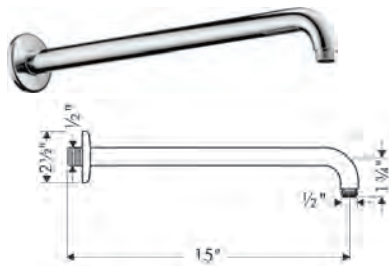

Showerarm Raindance 15"

- / Length: 389 mm (15")
- / Brass
- / Version: 90° angle
- / Connection type: ½" NPT
- / Showerarm, Escutcheon, Assembly instructions

chrome	27413001	227
polished black	27413331	288
chrome		
brushed black	27413341	300
chrome		
brushed nickel	27413821	300
polished nickel	27413831	288
rubbed bronze	27413921	300
polished gold optic	27413991	288