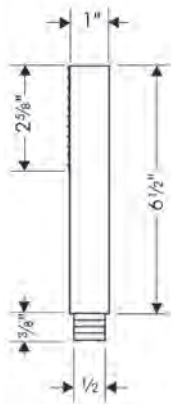

AXOR STARCK Baton Handshower 1-Jet, 2.5 GPM

- / Spray modes: Rain
- / 70 no-clog spray channels
- / Flow: 2.5 GPM (9.5 L/Min)

chrome	10531001	252
brushed gold optic	10531251	333
brushed black	10531341	333
chrome		
brushed nickel	10531821	333
special finishes	10531xx1	378

Alternate Version

- / AXOR STARCK Baton Handshower 2-Jet, 2.5 GPM

chrome	28532001	393
brushed gold optic	28532251	518
polished black	28532331	498
chrome		
brushed black	28532341	518
chrome		
brushed nickel	28532821	518
polished gold optic	28532991	498
special finishes	28532xx1	589