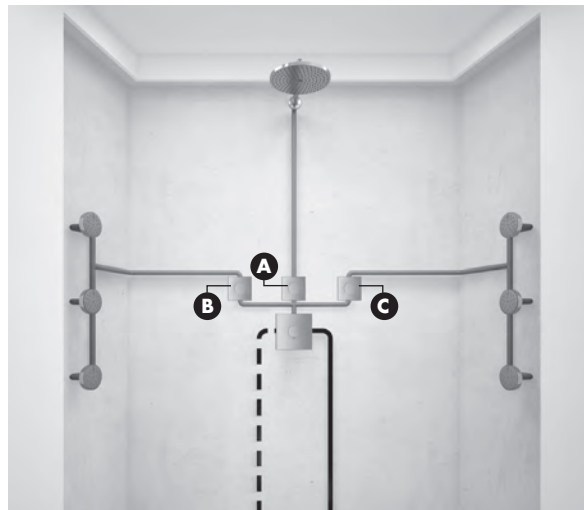

Controls Multiple Functions

Fix Fit Wall Outlet

The 1/2" Fix Fit Wall Outlet combines the benefits of a volume control and a wall outlet.

A Fix Fit Wall Outlet can be mounted near a shower bench or across from the main valving, eliminating the need to install an additional valve and a separate wall outlet.

A Controls handshower