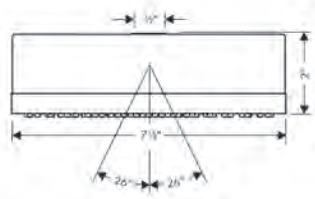

Optional Parts

- / AXOR SHOWERSOLUTIONS Showerarm 15"

chrome	26431001	268
brushed nickel	26431821	354
special finishes	26431xx1	402

- / AXOR SHOWERSOLUTIONS Extension Pipe for Ceiling Mount, 4"

chrome	26432001	177
brushed nickel	26432821	234
special finishes	26432xx1	266

- / AXOR SHOWERSOLUTIONS Extension Pipe for Ceiling Mount, 12"

chrome	26433001	212
brushed nickel	26433821	281
special finishes	26433xx1	318

Showerarm 9"

- / Length: 9.06"
- / Brass
- / Connection type: 1/2" NPT
- / Escutcheon

chrome	27412001	191
brushed nickel	27412821	252
Special Finishes	27412xx1	286