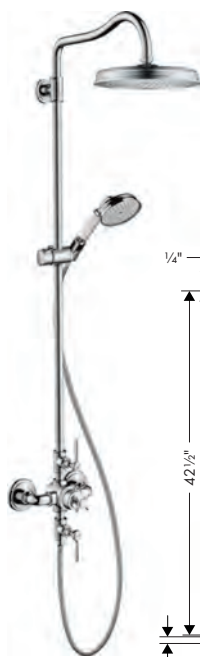

AXOR MONTREUX Showerpipe 240 1-Jet, 1.8 GPM

- / Consists of: Showerhead, Handshower, Thermostatic shower mixer, Handshower hose, Slider, Wallbar
- / Spray type overhead shower: Rain
- / Spray modes hand shower: RainAir
- / Flow: 1.8 GPM (6.8 L/Min)
- / Shower bar diameter: 0,86 inch
- / Height-adjustable hand shower holder
- / Anti-scald 100° safety stop
- / Integrated volume controls
- / Outlets may not be operated simultaneously
- / Exposed installation
- / Thermostatic cartridge
- / Intrinsically safe against backflow
- / Stand pipe: 1060 mm (41 3/4")
- / 2 functions

Includes

- / AXOR MONTREUX Showerhead 240 1-Jet, 1.75 GPM (# 28374xx1)
- / AXOR MONTREUX Handshower 100 1-Jet, 1.8 GPM (# 04695xx1)
- / Metal Handshower Hose, 63" (# 28116xx0)

chrome	16574001	3,331
brushed gold optic	16574251	4,397
brushed black	16574341	4,397
chrome		
brushed nickel	16574821	4,397
polished nickel	16574831	4,230
Special Finishes	16574xx1	4,996