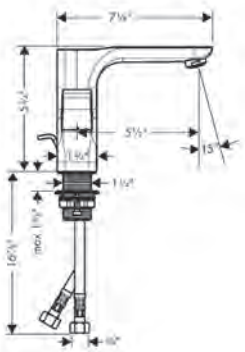

AXOR URQUIOLA 2-Handle Faucet 120 with Pop-Up Drain, 1.2 GPM

- / Spray modes: Aerated spray
- / Flow: 1.2 GPM (4.5 L/Min)
- / 90° ceramic valves
- / Includes pop-up drain

This product is not available in the AXOR FinishPlus surfaces polished and brushed black chrome.

Finish
chrome
special finishes

Part No.
11024001
11024xx1

List $
1,286
1,929