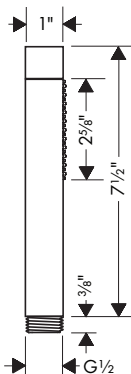

AXOR STARCK Baton Handshower 2-Jet, 2.5 GPM

- / Spray modes: Rain, Mono
- / 82 no-clog spray channels
- / Continuous spray mode adjustment
- / Spray face finish: grey
- / Flow: 2.5 GPM (9.5 L/Min)

chrome	28532001	393
brushed gold optic	28532251	518
polished black	28532331	498
chrome		
brushed black	28532341	518
chrome		
matte black	28532671	518
brushed nickel	28532821	518
polished gold optic	28532991	498
special finishes	28532xx1	589

EcoRight Version

- / AXOR STARCK Baton Handshower 2-jet, 1.75 GPM

chrome	04486000	393
brushed gold optic	04486250	518
polished black	04486330	498
chrome		
brushed black	04486340	518
chrome		
matte black	04486670	518
brushed nickel	04486820	518
polished gold optic	04486990	498
special finishes	04486xx0	589