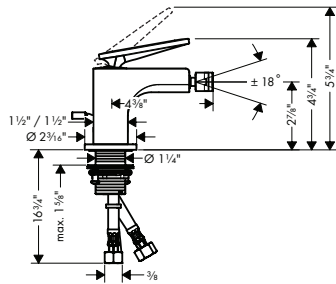

AXOR Citterio

AXOR CITTERIO Single-Hole Bidet Faucet - Rhombic Cut

- / Consists of: Single-lever bidet faucet, Pop-up assembly
- / Spout height: 73 mm
- / Pivoting aerator
- / Spray modes: Aerated spray
- / Ceramic cartridge
- / Includes pop-up drain

Finish	Part No.	List $
chrome	39201001	1,188
brushed gold optic	39201251	1,622
brushed black	39201341	1,622
chrome		
brushed nickel	39201821	1,622

Alternate Version

- / AXOR CITTERIO Single-Hole Bidet Faucet

chrome	39214001	1,078
brushed gold optic	39214251	1,471
brushed black	39214341	1,471
chrome		
brushed nickel	39214821	1,471
Special Finishes	39214xx1	1,617