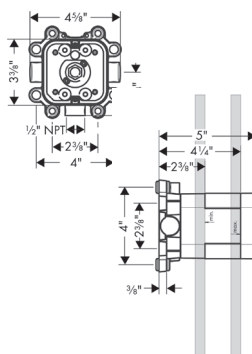

AXOR SHOWERSOLUTIONS Rough, Showerhead 240 1-Jet with Showerarm

- / Minimum mounting depth: 61 mm
- / Maximum mounting depth: 108 mm
- / ½" NPT

	10921181	334