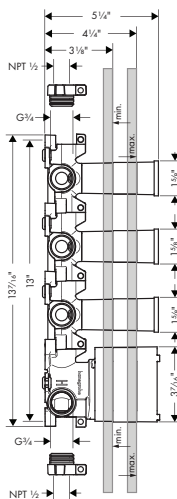

- / 3/4" NPT
- / Horizontal or vertical installation
- / Quick connection for easy, leak-free
  installation