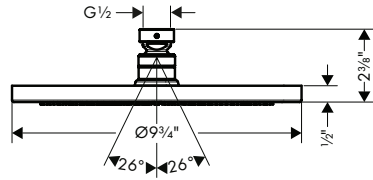

AXOR STARCK Showerhead 240 1-Jet, 2.5 GPM

- / Shower head size: 240 mm (9½")
- / Spray modes: RainAir
- / 180 no-clog spray channels
- / Spray face finish: Fully-finished matching spray face
- / Flow: 2.5 GPM (9.5 L/Min)

chrome	28494001	1,187
brushed gold optic	28494251	1,568
polished black	28494331	1,509
chrome		
brushed black	28494341	1,568
chrome		
brushed nickel	28494821	1,568
polished gold optic	28494991	1,509
special finishes	28494xx1	1,780