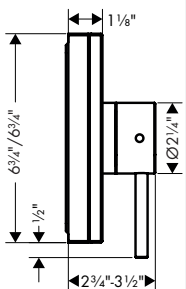

AXOR EDGE Pressure Balance Trim - Diamond Cut

- / Temperature and on/off control for 1 outlet
- / Flow: 5.55 GPM (21 L/Min)
- / Integrated bypass for use with diverter tub spouts

This product is not available in brushed AXOR FinishPlus surfaces.

Alternate Version

1. / AXOR EDGE Pressure Balance Trim
2. This product is not available in brushed AXOR FinishPlus surfaces.

Required Parts

- / IBOX UNIVERSAL Rough, with Service Stops, 3/4"

Finish	Part No.	List $
chrome	46461001	768
polished black	46461331	975
chrome	46461991	975
polished gold optic	46461xx1	1,152
special finishes		

chrome	46460001	698
polished black	46460331	887
chrome	46460991	887
polished gold optic	46460xx1	1,047
special finishes		

	01850181	198

AXOR Edge