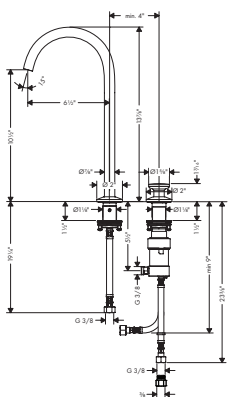

AXOR ONE 2-Hole Single-Handle Faucet 260, 1.2 GPM

- / Swivel range 120°
- / Spray modes: Aerated spray
- / Flow: 1.2 GPM (4.5 L/Min)
- / Select cartridge for easy, intuitive operation: Push handle to turn water on and off, and turn to adjust temperature
- / Does not include: Pop-up assembly

Finish	Part No.	List $
chrome	48060001	1,277
brushed gold optic	48060251	1,686
brushed black	48060341	1,686
chrome		
matte black	48060671	1,686
brushed nickel	48060821	1,686
special finishes	48060xx1	1,916