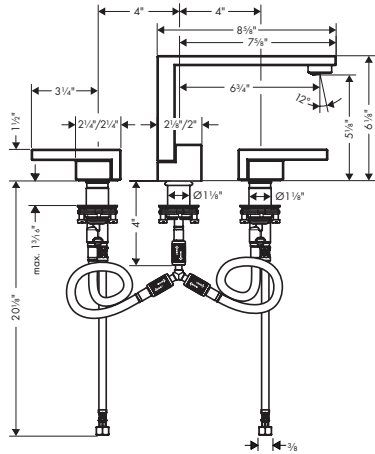

AXOR Edge

AXOR EDGE Widespread Faucet 130 - Diamond Cut, 1.2 GPM

- / Spray modes: Aerated spray
- / Flow: 1.2 GPM (4.5 L/ min)
- / 90° ceramic valves
- / Does not include: Pop-up assembly

This product is not available in brushed AXOR FinishPlus surfaces.

Alternate Version

- / AXOR EDGE Widespread Faucet 130, 1.2 GPM

This product is not available in brushed AXOR FinishPlus surfaces.

Finish	Part No.	List $
chrome	46051001	2,852
polished black	46051331	3,621
chrome		
polished gold optic	46051991	3,621
special finishes	46051xx1	4,278

chrome	46050001	2,592
polished black	46050331	3,291
chrome		
polished gold optic	46050991	3,291
special finishes	46050xx1	3,888