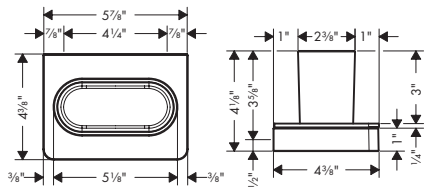

AXOR Universal Accessories

AXOR Universal Softsquare accessories

AXOR UNIVERSAL SOFTSQUARE Toothbrush Tumbler

Finish	Part No.	List $
chrome	42834000	348
matte black*	42834670	459
brushed nickel	42834820	459
special finishes	42834xx0	522

- / Wall-mounted
- / Adaptor set # 42870xx0 must be used when installing on a rail
- / Glass
- / Metal holder
- / With mounting material
- / Concealed fastening
- / Diameter of drilled hole: 6 mm (1/4")

Optional Parts

/ AXOR UNIVERSAL SOFTSQUARE Adapter Set	chrome	42870000	101
	matte black*	42870670	133
	brushed nickel	42870820	133
	special finishes	42870xx0	151