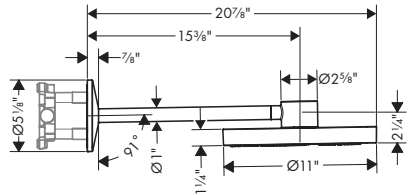

AXOR One

Showerheads

Finish

Part No.

List $

AXOR ONE Showerhead 280 2-Jet with Showerarm Trim, 2.5 GPM

- / Consists of: Showerhead, Showerarm
- / Shower head size: 280 mm (11")
- / Spray modes: PowderRain, Rain
- / Flow: 2.5 GPM (9.5 L/Min)
- / Connection of overhead shower: bayonet fixation
- / Showerhead removable for cleaning
- / Connection type: basic set
- / Does not include: Rough

chrome	48481001	1,909
brushed gold optic	48481251	2,519
brushed black	48481341	2,519
chrome		
matte black	48481671	2,519
brushed nickel	48481821	2,519
special finishes	48481xx1	2,864

Includes

- / Rough, Quattro Green 3-Way Diverter (no shared function), 3/4" (# 15936181)

EcoRight Version

- / AXOR ONE Showerhead 280 2-Jet with Showerarm Trim, 1.75 GPM

chrome	48482001	1,909
brushed gold optic	48482251	2,519
brushed black	48482341	2,519
chrome		
matte black	48482671	2,519
brushed nickel	48482821	2,519
special finishes	48482xx1	2,864

Required Parts

- / AXOR SHOWERSOLUTIONS Basic set for overhead shower with shower arm

35361181

763

AXOR SHOWERSOLUTIONS Basic set for overhead shower with shower arm

35361181

763