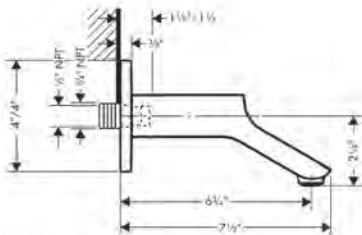

AXOR URQUIOLA Tub Spout

chrome

11430001

742

special finishes

11430xx1

1,113

- / Solid Brass
- / Includes: 1/2" female and 3/4" male adaptor

This product is not available in the AXOR FinishPlus surfaces polished and brushed black chrome.