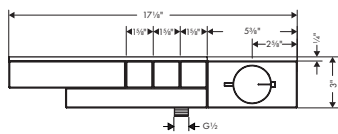

AXOR Edge

Finish Part No. List $

AXOR EDGE Thermostatic Trim for Exposed/Concealed Installation for 3 Functions - Diamond Cut

chrome	46141001	6,695
polished black	46141331	8,502
chrome	46141991	8,502
polished gold optic special finishes	46141xx1	10,042

- / Thermostatic cartridge
- / Select push-button on/off control for 3 outlets
- / Outlets may be operated simultaneously
- / Flow rate by simultaneous use of all outlets: 1.75 GPM (6.6 L/Min)
- / Anti-scald 100° safety stop
- / Shelf color: frosted grey glass
- / Trim comes with Select buttons: handshower, PowderRain, and Rain

This product is not available in brushed AXOR FinishPlus surfaces.

Alternate Version

- / AXOR EDGE Thermostatic Trim for Exposed/Concealed Installation for 3 Functions

chrome	46140001	5,762
polished black	46140331	7,317
chrome	46140991	7,317
polished gold optic special finishes	46140xx1	8,643

This product is not available in brushed AXOR FinishPlus surfaces.

Required Parts

- / Rough, Thermostatic Trim Exposed/Concealed Installation for 3 Functions

45443181	246

Rough, Thermostatic Trim Exposed/Concealed Installation for 3 Functions

45443181	246

- / Sound-decoupled installation