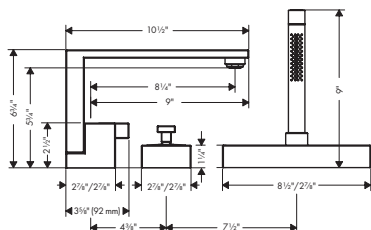

Rough, 3-Hole Roman Tub Set with Single Handle

15487181	671