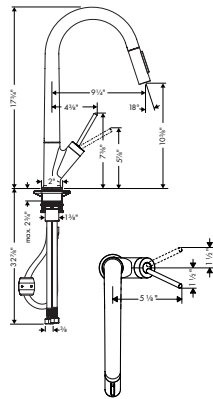

AXOR STARCK HighArc Kitchen Faucet 2-Spray Pull-Down, 1.75 GPM

- / Swivel range 150°
- / Laminar spray, needle spray
- / Toggle spray diverter
- / MagFit magnetic sprayhead docking
- / Deck mounted
- / Flow: 1.75 GPM (6.6 L/Min)
- / Joystick ceramic cartridge
- / 3/8" connections
- / Integrated double backflow prevention
- / Extension length up to 30" (50cm)

Finish	Part No.	List $
chrome	10821001	1,160
brushed gold optic	10821251	1,531
brushed black	10821341	1,531
chrome	10821801	1,531
polished nickel	10821831	1,473