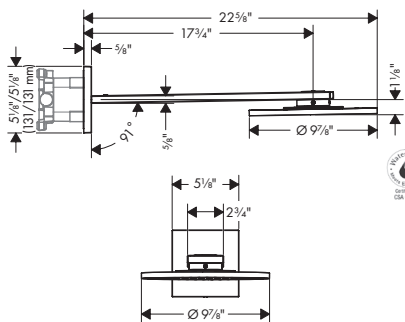

AXOR SHOWERSOLUTIONS Showerhead 250 2- Jet with Showerarm Trim, 2.5 GPM

chrome	35296001	1,974
brushed gold optic	35296251	2,605
brushed black	35296341	2,605
chrome		
brushed nickel	35296821	2,605
special finishes	35296xx1	2,961

- / Consists of: Showerhead, Showerarm, Green Diverter
- / Shower head size: 250 mm (9 7/8")
- / Spray modes: PowderRain, Intense PowderRain
- / Adjustment with shift on thermostat
- / dynamic spray nozzles move out while using
- / Flow: 2.5 GPM (9.5 L/Min)
- / Showerhead removable for cleaning
- / ServiceCard with sieve can be removed without tools for cleaning

EcoRight Version

AXOR SHOWERSOLUTIONS Showerhead 250 2- Jet with Showerarm Trim, 1.75 GPM	chrome	35364001	1,974
	brushed gold optic	35364251	2,605
	brushed black	35364341	2,605
	chrome		
	brushed nickel	35364821	2,605
	special finishes	35364xx1	2,961

Required Parts

/ AXOR SHOWERSOLUTIONS Basic set for overhead shower with shower arm	35361181	763