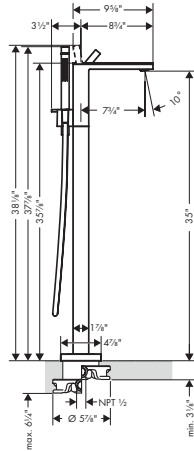

AXOR MyEdition

Bath

Finish Part No. List $

Freestanding Tub Filler Trim with 1.75 GPM Handshower

chrome/mirror glass 47440001 3,255
chrome/black glass 47440601 3,255

- / Plate of glass made of safety glass
- / Spray type mixer: Aerated spray
- / Spray type hand shower: Full, IntenseRain
- / Flow: 5.28 GPM (20 L/Min)
- / Ceramic cartridge
- / Diverter with automatic resetting
- / Integrated double backflow prevention

Includes

- / Baton Handshower 2-Jet, 1.75 GPM (# 04486000)
- / Techniflex Hose with Cylindrical Nut, 49" (# 28282000)

Required Parts

- / Rough, Freestanding Tub Filler 10452181 887