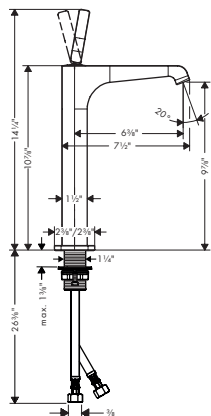

AXOR CITTERIO E Single-Hole Faucet 250, 1.2 GPM

chrome
matte black*
special finishes

36104001 1,531
36104671 2,021
36104xx1 2,296

- / Spray modes: Laminar spray
- / Flow: 1.2 GPM (4.5 L/Min)
- / Ceramic cartridge
- / Does not include: Pop-up assembly