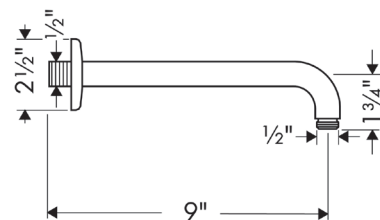

chrome	27422001	177
	brushed nickel	27422821	234
	polished nickel	27422831	224
/ Length: 9.06" / Brass / Version: 90° angle / Connection type: 1/2" NPT / Showerarm, Escutcheon, Assembly instructions