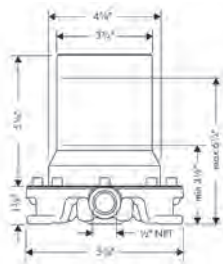

Rough, Freestanding Tub Filler

10452181

887

- / 1/2" NPT
- / Minimum mounting depth: 2.1"