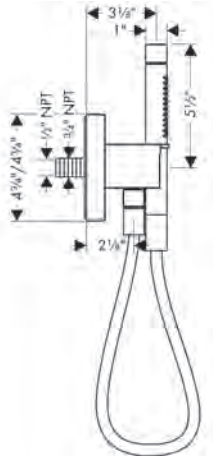

AXOR STARCK ORGANIC Handshower Holder with Outlet 5" x 5" with Handshower, 1.75 GPM

chrome	12627001	740
brushed gold optic	12627251	977
brushed black	12627341	977
chrome		
brushed nickel	12627821	977
special finishes	12627xx1	1,110

- / Consists of: Porter unit, Baton handshower, Handshower holder, Handshower hose
- / Integrated support function
- / Spray modes: Rain, Mono
- / Flow: 1.75 GPM (6.6 L/Min)
- / Wall mounted: Fastens with screws
- / Rinseable screen seal
- / In a joined installation (10mm distance), the basic set # 28486181 is recommended

Includes

- / AXOR STARCK Techniflex Hose with Cylindrical Nut, 49" (# 28282000)

AXOR STARCK Handshower Holder

- / Wall-mounted

chrome	27515000	101
brushed gold optic	27515250	133
polished black	27515330	128
chrome		
brushed black	27515340	133
chrome		
brushed nickel	27515820	133
polished gold optic	27515990	128
special finishes	27515xx0	151