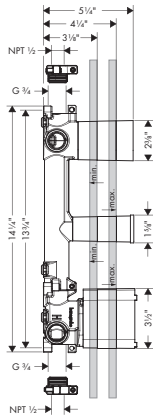

AXOR CITTERIO E Rough, Thermostatic Module 15" x 5" for 2 Functions

	36701181	1,595

1. **Functions**
2. / 2 outlets (no shared function)
   - / 3/4" NPT
   - / Horizontal or vertical installation
   - / Quick connection for easy, leak-free installation