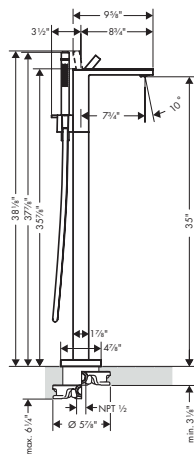

Freestanding Tub Filler Trim with 1.75 GPM Handshower without Plate

chrome 47442001 2,767
special finishes 47442xx1 4,150

- / Spray type mixer: Aerated spray
- / Spray type hand shower: Full, IntenseRain
- / Flow: 5.28 GPM (20 L/Min)
- / Ceramic cartridge
- / Diverter with automatic resetting
- / Integrated double backflow prevention

Includes

- / Baton Handshower 2-Jet, 1.75 GPM (# 04486000)
- / Techniflex Hose with Cylindrical Nut, 49" (# 28282000)

Required Parts

- / Rough, Freestanding Tub Filler 10452181 887