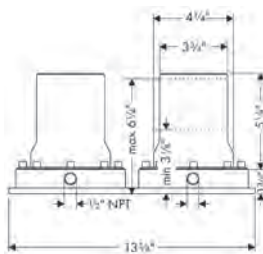

AXOR MONTREUX Rough, 2-Handle Freestanding Tub Filler

- / 1/2" NPT

16549181	1,439