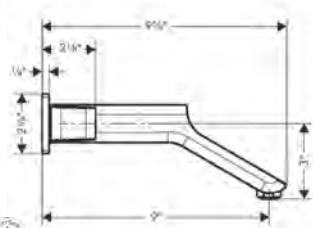

AXOR URQUIOLA Wall-Mounted Widspread Faucet Trim with Base Plate, 1.2 GPM

- / Spray modes: Aerated spray
- / Flow: 1.2 GPM (4.5 L/Min)
- / 90° ceramic valves

This product is not available in the AXOR FinishPlus surfaces polished and brushed black chrome.

chrome
special finishes

11043001
11043xx1

1,568
2,352

Required Parts

- / Rough, Wall-Mounted Widspread Faucet

10303181

440