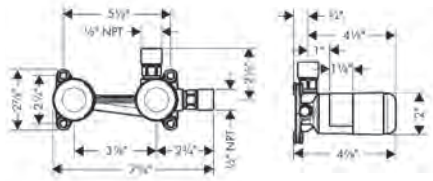

AXOR Uno

Finish Part No. List $

AXOR UNO Wall-Mounted Faucet Trim Select, 1.2 GPM

- / Spray modes: Aerated spray
- / Flow: 1.2 GPM (4.5 L/Min)
- / Start/stop cartridge
- / Separation of temperature control and open/close

chrome	45113001	636
brushed nickel	45113821	840
Special Finishes	45113xx1	954

Required Parts

/ Rough, Wall-Mounted Single-Handle Faucet	13622181	383

Rough, Wall-Mounted Single-Handle Faucet

- / Install valve left or right
- / 1/2" NPT

13622181	383