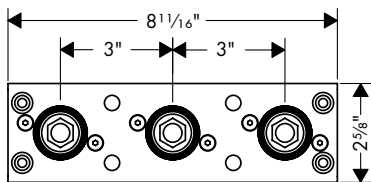

Rough, Thermostatic Trim Exposed/Concealed Installation for 2 Functions

- / Sound-decoupled installation
- / Minimum mounting depth: 1.8"
- / Maximum mounting depth: 74 mm