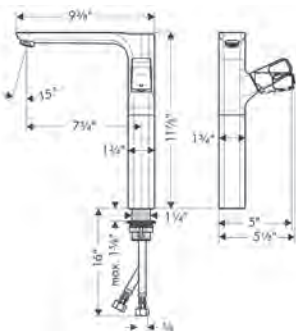

AXOR URQUIOLA Single-Hole Faucet 280, 1.2 GPM

- / Spray modes: Aerated spray
- / Flow: 1.2 GPM (4.5 L/Min)
- / Ceramic cartridge
- / Does not include: Pop-up assembly

This product is not available in the AXOR FinishPlus surfaces polished and brushed black chrome.

Finish
chrome
special finishes

Part No.
11035001
11035xx1

List $
1,786
2,679