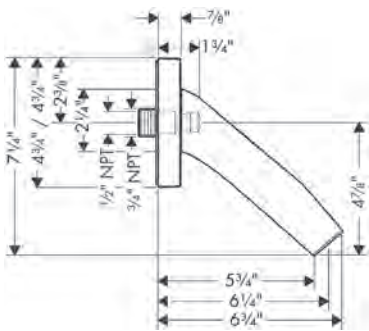

# AXOR Citterio

Faucets 150 

---

Trims 156 

---

Showers 160 

---

Bath 163 