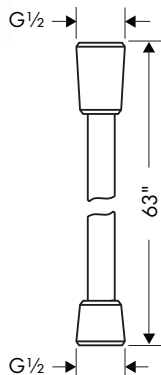

Handshower Hose Techniflex, 63"

- / High-quality shower hose
- / Pivot connector prevents hose from tangling
- / No-kink hose
- / Connection thread: G 1/2

chrome	28276003	71
brushed gold optic	28276253	94
brushed black	28276343	94
chrome		
matte black	28276673	94
brushed nickel	28276823	94
polished nickel	28276833	91
rubbed bronze	28276923	94
polished gold optic	28276993	91
special finishes	28276xx3	106

Alternate Version

- / Handshower Hose Techniflex, 80"

chrome	28274000	94
brushed nickel	28274820	125
polished nickel	28274830	120