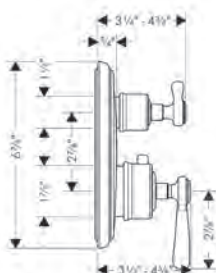

AXOR MONTREUX Thermostatic Trim with Volume Control and Diverter

- / Thermostatic cartridge, Shut-off/ diverter valve
- / Volume control and diverter for 2 outlets
- / Flow: 7.0 GPM (26.5 L/Min)
- / Anti-scald 100° safety stop

Required Parts

- / IBOX UNIVERSAL Rough, with Service Stops, 3/4"

Finish	Part No.	List $
chrome	16821001	1,468
brushed gold optic	16821251	1,939
brushed black	16821341	1,939
chrome		
brushed nickel	16821821	1,939
polished nickel	16821831	1,865
Special Finishes	16821xx1	2,202

01850181 198