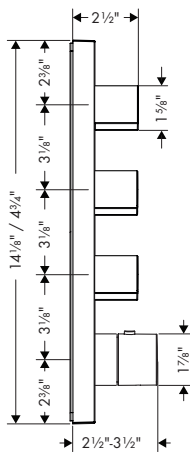

Required Parts

- / AXOR SHOWERSOLUTIONS Rough,
  Thermostatic Module 14" x 5"

10750181

1,520

AXOR SHOWERSOLUTIONS Rough, Thermostatic Module 14" x 5"

10750181

1,520