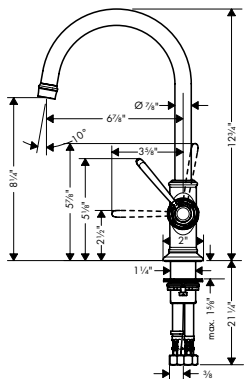

AXOR MONTREUX Single-Hole Faucet 210, 1.2 GPM

- / Swivel range 120°
- / Spray modes: Aerated spray
- / Flow: 1.2 GPM (4.5 L/Min)
- / Ceramic cartridge
- / Does not include: Pop-up assembly

Finish	Part No.	List $
chrome	16518001	955
brushed gold optic	16518251	1,261
brushed black	16518341	1,261
chrome		
brushed nickel	16518821	1,261
polished nickel	16518831	1,214
Special Finishes	16518xx1	1,432