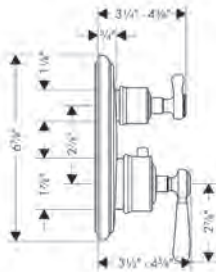

AXOR Montreux

Trims

AXOR MONTREUX Thermostatic Trim with Volume Control

- / Thermostatic cartridge, Ceramic cartridge
- / Volume control for 1 outlet
- / Flow: 6.0 GPM (22.7 L/Min)
- / Anti-scald 100° safety stop

Required Parts

- / IBOX UNIVERSAL Rough, with Service Stops, 3/4"

Finish	Part No.	List $
chrome	16801001	1,307
brushed gold optic	16801251	1,726
brushed black	16801341	1,726
chrome		
brushed nickel	16801821	1,726
polished nickel	16801831	1,660
Special Finishes	16801xx1	1,960

01850181 198