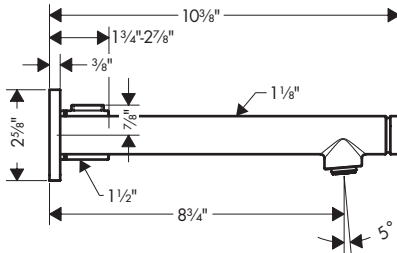

Required Parts

/ Rough, Wall-Mounted Single-Handle Faucet	13622181	383

Rough, Wall-Mounted Single-Handle Faucet

- / Install valve left or right
- / 1/2" NPT

13622181	383