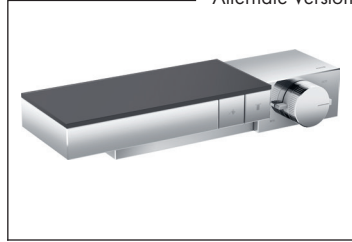

## AXOR EDGE Thermostatic Trim for Exposed/Concealed Installation for 2 Functions - Diamond Cut

- / Thermostatic cartridge
- / Select push-button on/off control for 2 outlets
- / Outlets may be operated simultaneously
- / Flow rate by simultaneous use of all outlets: 1.75 GPM (6.6 L/Min)
- / Anti-scald 100° safety stop
- / Shelf color: frosted grey glass
- / Trim comes with Select buttons: handshower and Rain