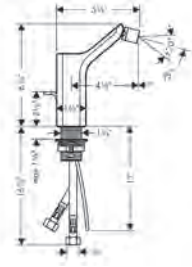

AXOR Urquiola

Finish

Part No.

List $

AXOR URQUIOLA Single-Hole Bidet Faucet

chrome
special finishes

11220001
11220xx1

1,286
1,929

- / Spout height: 157 mm (6 1/8")
- / Pivoting aerator
- / Flow: 1.5 GPM (5.7 L/Min)
- / Ceramic cartridge
- / Includes pop-up drain

This product is not available in the AXOR FinishPlus surfaces polished and brushed black chrome.