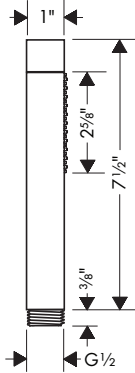

AXOR Starck

Finish Part No. List $

AXOR STARCK Baton Handshower 2-Jet, 2.5 GPM

- / Spray modes: Rain, Mono
- / 82 no-clog spray channels
- / Continuous spray mode adjustment
- / Spray face finish: grey
- / Flow: 2.5 GPM (9.5 L/Min)

chrome	28532001	393
brushed gold optic	28532251	518
polished black	28532331	498
chrome		
brushed black	28532341	518
chrome		
matte black	28532671	518
brushed nickel	28532821	518
polished gold optic	28532991	498
special finishes	28532xx1	589

EcoRight Version

- / AXOR STARCK Baton Handshower 2-Jet, 1.75 GPM

chrome	04486000	393
brushed gold optic	04486250	518
polished black	04486330	498
chrome		
brushed black	04486340	518
chrome		
matte black	04486670	518
brushed nickel	04486820	518
polished gold optic	04486990	498
special finishes	04486xx0	589

Alternate Version

- / AXOR STARCK Baton Handshower 1-Jet, 2.5 GPM

chrome	10531001	252
brushed gold optic	10531251	333
brushed black	10531341	333
chrome		
brushed nickel	10531821	333
special finishes	10531xx1	378