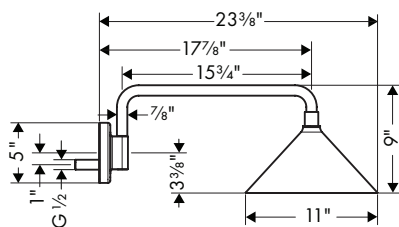

## AXOR SHOWER/FRONT Showerhead 240 2-Jet with Ceiling Connector, 2.5 GPM

chrome  
special finishes

26022001  
26022xx1

1,073  
1,609

- / Consists of: Showerhead, ceiling connector
- / Shower head size: 279 mm (11")
- / Spray modes: RainAir, Rain
- / Select button for comfortable alternation of spray modes
- / 134 no-clog spray channels
- / Spray face finish: Fully-finished matching spray face
- / Flow: 2.5 GPM (9.5 L/Min)
- / Spray face removable for cleaning