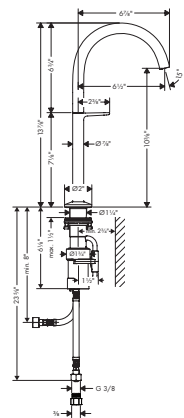

AXOR ONE Single-Hole Faucet Select 260, 1.2 GPM

- / Spray modes: Aerated spray
- / Flow: 1.2 GPM (4.5 L/Min)
- / Select cartridge for easy, intuitive operation: Push handle to turn water on and off, and turn to adjust temperature
- / Does not include: Pop-up assembly

Finish	Part No.	List $
chrome	48030001	1,384
brushed gold optic	48030251	1,827
brushed black	48030341	1,827
chrome		
matte black	48030671	1,827
brushed nickel	48030821	1,827
special finishes	48030xx1	2,076