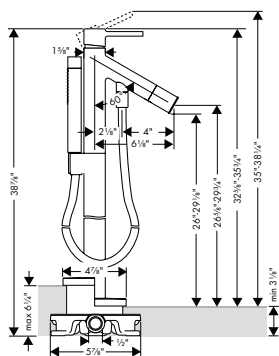

AXOR Starck

Bath

AXOR STARCK Freestanding Tub Filler Trim with 1.75 GPM Handshower

- / Spray type hand shower: Full, IntenseRain
- / Flow: 5.81 GPM (22 L/Min)
- / Ceramic cartridge
- / Integrated double backflow prevention

Includes

- / AXOR STARCK Baton Handshower 2-Jet, 1.75 GPM (# 04486xx1)
- / AXOR STARCK Techniflex Hose with Cylindrical Nut, 49" (# 28282xx0)

Required Parts

- / Rough, Freestanding Tub Filler

Finish	Part No.	List $
chrome	12456001	3,015
brushed gold optic	12456251	3,980
brushed black	12456341	3,980
chrome		
brushed nickel	12456821	3,980
special finishes	12456xx1	4,522

10452181 887