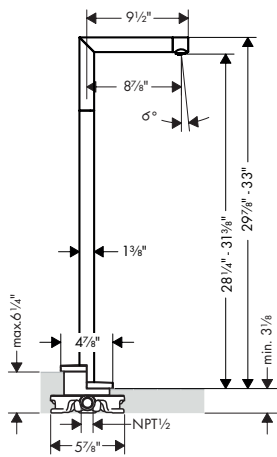

- / Flow: 4.76 GPM (18 L/Min)
- / Solid Brass

Required Parts

- / Rough, Freestanding Tub Filler

10452181

887