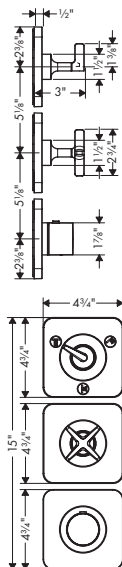

AXOR CITTERIO E Thermostatic Module Trim 15" x 5" for 3 Functions

Finish	Part No.	List $
chrome	36704001	1,921
matte black*	36704671	2,501
special finishes	36704xx1	2,881

1. **Functions**
2. / Thermostatic cartridge
   - / Volume control and diverter for 3 outlets
   - / Outlets may not be operated simultaneously
   - / Flow: 10.5 GPM (40.0 L/Min)
   - / Anti-scald 100° safety stop

Required Parts

/ AXOR CITTERIO E Rough, Thermostatic Module 15" x 5" for 3 Functions	36708181	1,595