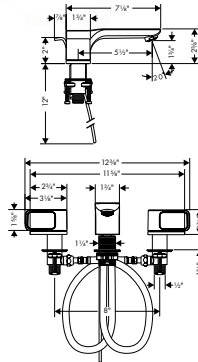

AXOR Urquiola

Finish

Part No.

List $

AXOR URQUIOLA Widspread Faucet 50 with Pop-Up Drain, 1.2 GPM

- / Spray modes: Aerated spray
- / Flow: 1.2 GPM (4.5 L/Min)
- / 90° ceramic valves
- / Includes pop-up drain

This product is not available in the AXOR FinishPlus surfaces polished and brushed black chrome.

chrome
special finishes

11041001
11041xx1

1,568
2,352