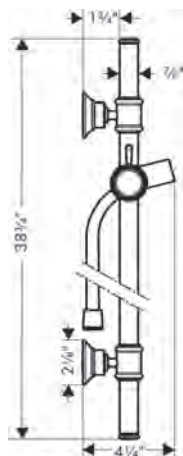

AXOR Montreux

AXOR MONTREUX Wallbar 32"

- / Consists of: Wallbar, Handshower hose, Slider
- / Profile stand pipe: round
- / Stand pipe: 39 mm (1 1/2")
- / Shower bar diameter: 0,86 inch
- / Shower hose length: 63 Inch
- / Angle-adjustable holder pivots left and right, slides easily and locks in place

Includes

- / Metal Handshower Hose, 63" (# 28116xx0)

Finish	Part No.	List $
chrome	27982001	748
brushed gold optic	27982251	986
brushed black	27982341	986
chrome		
brushed nickel	27982821	986
polished nickel	27982831	948
Special Finishes	27982xx1	1,122