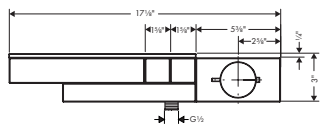

## AXOR EDGE Thermostatic Trim for Exposed/Concealed Installation for 2 Functions - Diamond Cut

- / Thermostatic cartridge
- / Select push-button on/off control for 2 outlets
- / Outlets may be operated simultaneously
- / Flow rate by simultaneous use of all outlets: 1.75 GPM (6.6 L/Min)
- / Anti-scald 100° safety stop
- / Shelf color: frosted grey glass
- / Trim comes with Select buttons: handshower and Rain