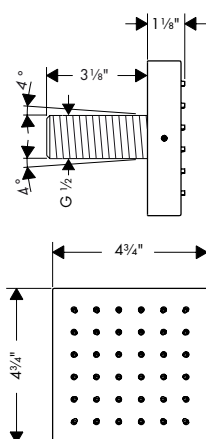

AXOR SHOWERSOLUTIONS Shower Module 5" x 5" Square

- / Shower head size: 120 mm (4 3/4")
- / 3-position adjustable spray
- / Flow: 2.5 GPM (9.5 L/Min)
- / 1/2" NPT
- / In a joined installation (10mm distance) the use of basic set # 28486181 is recommended
- / In a freely arranged installation, connection via a G 1/2 inner thread is possible
- / Material: Metal

chrome	28491001	695
brushed gold optic	28491251	918
brushed black	28491341	918
chrome		
brushed nickel	28491821	918
special finishes	28491xx1	1,042