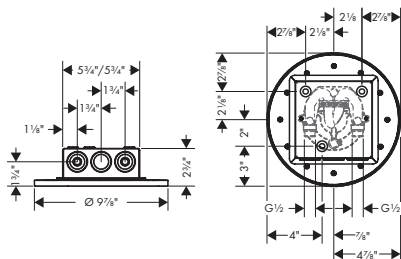

AXOR Showers