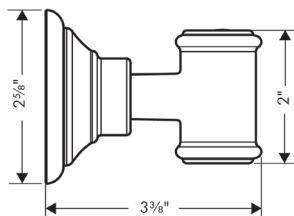

AXOR MONTREUX Handshower Holder

/ Wall-mounted

chrome	16325000	107
brushed gold optic	16325250	141
brushed black	16325340	141
chrome		
brushed nickel	16325820	141
polished nickel	16325830	135
special finishes	16325xx0	160