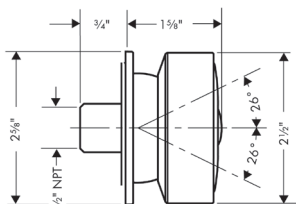

AXOR Showers

Bodysprays

Bodyspray Square

- / Shower head size: 65 mm (2 1/2")
- / Flow: 2.5 GPM (9.5 L/Min)
- / 1/2" NPT
- / Material: Metal

Finish	Part No.	List $
chrome	28469001	294
brushed gold optic	28469251	388
brushed black	28469341	388
chrome		
brushed nickel	28469821	375
special finishes	28469xx1	441