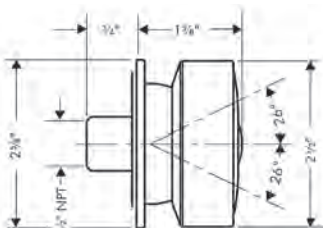

## Bodyspray Square

- / Shower head size: 65 mm (2 1/2")
- / Flow: 2.5 GPM (9.5 L/Min)
- / 1/2" NPT
- / Material: Metal

chrome	28469001	294
brushed gold optic	28469251	388
brushed black	28469341	388
chrome		
brushed nickel	28469821	375
special finishes	28469xx1	441