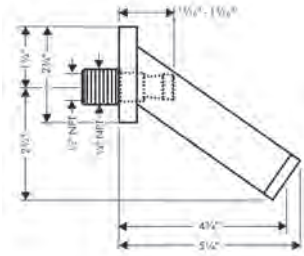

AXOR Starck