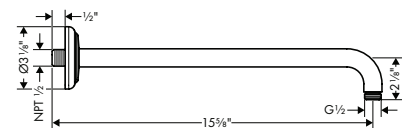

AXOR MONTREUX Showerarm 15"

- / Length: 389 mm (15")
- / Brass
- / Version: 90° angle
- / Connection type: 1/2" NPT
- / Escutcheon, Mounting plate

chrome	04746000	348
brushed gold optic	04746250	459
brushed black	04746340	459
chrome		
brushed nickel	04746820	459
polished nickel	04746830	443
Special Finishes	04746xx0	522