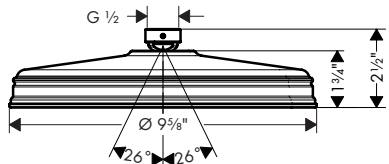

AXOR Montreux

Showers

AXOR MONTREUX Showerhead 240 1-Jet, 1.75 GPM

- / Shower head size: 240 mm (9 1/2")
- / Spray modes: Rain
- / 140 no-clog spray channels
- / Spray face finish: Fully-finished matching spray face
- / Flow: 1.75 GPM (6.6 L/Min)
- / Spray face removable for cleaning

Finish	Part No.	List $
chrome	28374001	976
brushed gold optic	28374251	1,288
brushed black	28374341	1,288
chrome		
brushed nickel	28374821	1,288
polished nickel	28374831	1,240
Special Finishes	28374xx1	1,464

Optional Parts

/ AXOR MONTREUX Showerarm 15"		
chrome	04746000	348
brushed gold optic	04746250	459
brushed black	04746340	459
chrome		
brushed nickel	04746820	459
polished nickel	04746830	443
special finishes	04746xx0	522