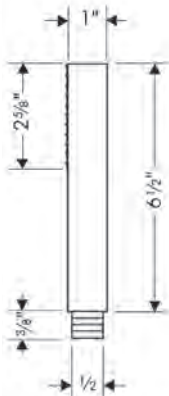

AXOR STARCK Baton Handshower 1-Jet, 2.5 GPM

- / Spray modes: Rain
- / 70 no-clog spray channels
- / Flow: 2.5 GPM (9.5 L/Min)

chrome	10531001	252
brushed gold optic	10531251	333
brushed black	10531341	333
chrome		
brushed nickel	10531821	333
special finishes	10531xx1	378

Alternate Version

- / AXOR STARCK Baton Handshower 2-Jet, 2.5 GPM

chrome	28532001	393
brushed gold optic	28532251	518
polished black	28532331	498
chrome		
brushed black	28532341	518
chrome		
matte black	28532671	518
brushed nickel	28532821	518
polished gold optic	28532991	498
special finishes	28532xx1	589