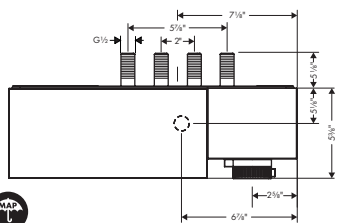

AXOR Edge

Finish Part No. List $

AXOR EDGE Thermostatic Trim for Exposed/Concealed Installation for 3 Functions - Diamond Cut

chrome	46141001	6,695
polished black	46141331	8,502
chrome	46141991	8,502
polished gold optic special finishes	46141xx1	10,042

- / Thermostatic cartridge
- / Select push-button on/off control for 3 outlets
- / Outlets may be operated simultaneously
- / Flow rate by simultaneous use of all outlets: 1.75 GPM (6.6 L/Min)
- / Anti-scald 100° safety stop
- / Shelf color: frosted grey glass
- / Trim comes with Select buttons: handshower, PowderRain, and Rain

This product is not available in brushed AXOR FinishPlus surfaces.

Alternate Version

- / AXOR EDGE Thermostatic Trim for Exposed/Concealed Installation for 3 Functions

chrome	46140001	5,762
polished black	46140331	7,317
chrome	46140991	7,317
polished gold optic special finishes	46140xx1	8,643

This product is not available in brushed AXOR FinishPlus surfaces.

Required Parts

- / Rough, Thermostatic Trim Exposed/Concealed Installation for 3 Functions

45443181	246

Rough, Thermostatic Trim Exposed/Concealed Installation for 3 Functions

45443181	246

- / Sound-decoupled installation