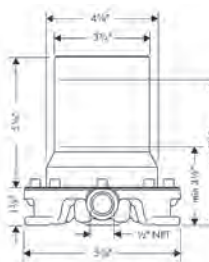

Rough, Freestanding Tub Filler

- / 1/2" NPT
- / Minimum mounting depth: 2.1"

10452181	887