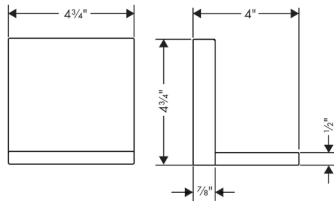

AXOR Showers

AXOR ShowerCollection accessories designed by Philippe Starck

Finish Part No. List $

AXOR SHOWERSOLUTIONS Shelf 5" x 5"

chrome 40873000 913
special finishes 40873xx0 1,369

- / For use with either vertical or horizontal installation of the basic set
- / When positioning the shelf between waterconducting parts (# 10755xx1, # 10751xx1, # 10942xx1, # 10972xx1, # 10651xx1, # 28491xx1) in joined installation (3/8" distance), it is recommended to use basic set # 40877180
- / Suitable for installation with or without basic set # 40877180
- / Material frame: Solid Brass
- / Material shelf: Metal
- / With mounting material
- / Concealed fastening
- / Diameter of drilled hole: 6 mm (1/4")

Optional Parts

/ AXOR SHOWERSOLUTIONS Rough, Shelf 5" x 5" 40877180 211

AXOR Showers