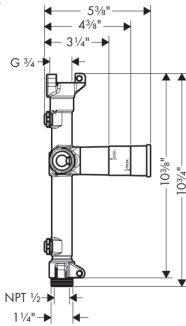

AXOR Showers

Finish

Part No.

List $

AXOR SHOWERSOLUTIONS Rough, Tub Spout 10" x 5"

10941181

334

- / Horizontal or vertical installation
- / Quick connection for easy, leak-free installation

AXOR ShowerProducts designed by Front