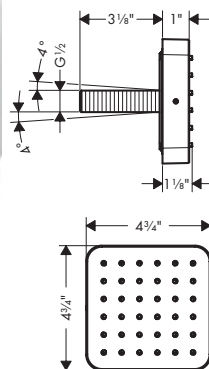

AXOR CITTERIO E Shower Module 5" x 5" softsquare

- / Shower head size: 120 mm (4 3/4")
- / 3-position adjustable spray
- / Flow: 2.5 GPM (9.5 L/Min)
- / 1/2" NPT
- / In a joined installation (10mm distance) the use of basic set # 28486181 is recommended
- / In a freely arranged installation, connection via a G 1/2 inner thread is possible
- / Material: Metal

chrome	36822001	809
special finishes	36822xx1	1,213