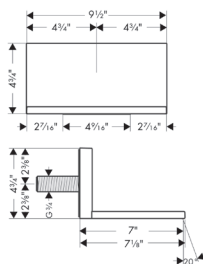

Required Parts

- / AXOR SHOWERSOLUTIONS Rough, Tub Spout 10" x 5"

10941181

334