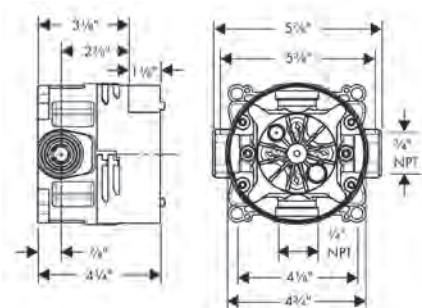

AXOR Edge

AXOR EDGE Pressure Balance Trim - Diamond Cut

- / Temperature and on/off control for 1 outlet
- / Flow: 5.55 GPM (21 L/Min)
- / Integrated bypass for use with diverter tub spouts

This product is not available in brushed AXOR FinishPlus surfaces.

Alternate Version

1. / AXOR EDGE Pressure Balance Trim
2. This product is not available in brushed AXOR FinishPlus surfaces.

Required Parts

- / IBOX UNIVERSAL Rough, with Service Stops, 3/4"

Finish	Part No.	List $
chrome	46461001	768
polished black	46461331	975
chrome	46461991	975
polished gold optic	46461xx1	1,152
special finishes		

chrome	46460001	698
polished black	46460331	887
chrome	46460991	887
polished gold optic	46460xx1	1,047
special finishes		

	01850181	198

AXOR Edge

IBOX UNIVERSAL Rough, with Service Stops, 3/4"

- / 3/4" NPT
- / 180° rotationally-symmetric installation
- / Sound-decoupled installation

Optional Parts

- / Installation Set, iBox Universal Plus Rough

	01850181	198

	96615000	57