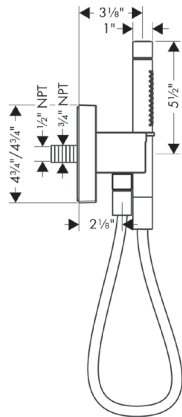

AXOR Showers

	Finish	Part No.	List $
	chrome	12627001	740
	brushed gold optic	12627251	977
	brushed black	12627341	977
	chrome		
	brushed nickel	12627821	977
	special finishes	12627xx1	1,110

AXOR STARCK ORGANIC Handshower Holder with Outlet 5" x 5" with Handshower, 1.75 GPM

- / Consists of: Porter unit, Baton handshower, Handshower holder, Handshower hose
- / Integrated support function
- / Spray modes: Rain, Mono
- / Flow: 1.75 GPM (6.6 L/Min)
- / Wall mounted: Fastens with screws
- / Rinseable screen seal
- / In a joined installation (10mm distance), the basic set # 28486181 is recommended

Includes

- / AXOR STARCK Techniflex Hose with Cylindrical Nut, 49" (# 28282000)

		10650181	405

AXOR SHOWERSOLUTIONS Rough, Handshower Module 5" x 5"

- / Horizontal or vertical installation
- / Quick connection for easy, leak-free installation