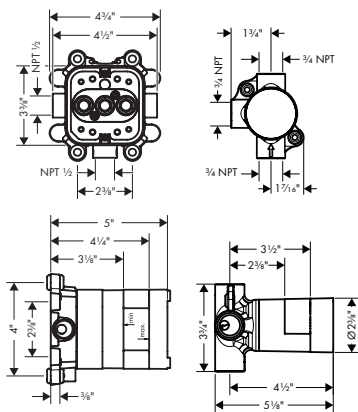

### AXOR SHOWERSOLUTIONS Basic set for overhead shower with shower arm

35361181

763

	Finish	Part No.	List \$	
	chrome	48483001	1,670	
	brushed gold optic	48483251	2,204	
	brushed black	48483341	2,204	
	chrome			
	matte black	48483671	2,204	
	brushed nickel	48483821	2,204	
	special finishes	48483xx1	2,505	
	<p><b>AXOR ONE Showerhead 280 2-Jet with Ceiling Mount Trim, 2.5 GPM</b></p> <ul style="list-style-type: none"> <li>/ Consists of: Showerhead, ceiling connector</li> <li>/ Shower head size: 280 mm (11")</li> <li>/ Spray modes: PowderRain, Rain</li> <li>/ Flow: 2.5 GPM (9.5 L/Min)</li> <li>/ Showerhead removable for cleaning</li> <li>/ Does not include: Rough</li> </ul>			
	<p><b>Includes</b></p> <ul style="list-style-type: none"> <li>/ Rough, Quattro Green 3-Way Diverter (no shared function), 3/4" (# 15936181)</li> </ul>			
	<p><b>EcoRight Version</b></p> <ul style="list-style-type: none"> <li>/ AXOR ONE Showerhead 280 2-Jet with Ceiling Mount Trim, 1.75 GPM</li> </ul>			
	chrome	48484001	1,670	
	brushed gold optic	48484251	2,204	
	brushed black	48484341	2,204	
	chrome			
	matte black	48484671	2,204	
	brushed nickel	48484821	2,204	
	special finishes	48484xx1	2,505	
<p><b>Required Parts</b></p> <ul style="list-style-type: none"> <li>/ AXOR SHOWERSOLUTIONS Rough for overhead shower with ceiling connector</li> </ul>				
				