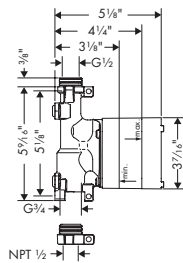

10942001	1,190
	chrome	10942251	1,571
	brushed gold optic	10942341	1,571
	brushed black		
	chrome		
	brushed nickel	10942821	1,571
	special finishes	10942xx1	1,785

AXOR SHOWERSOLUTIONS Tub Spout Trim 10" x 5"

- / Flow: 5.55 GPM (21 L/Min)
- / Solid Brass