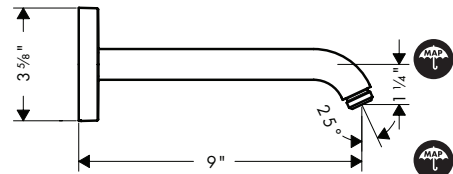

AXOR Showers

	Finish	Part No.	List $
	chrome	26968001	201
	brushed nickel	26968821	266
	special finishes	26968xx1	302
/ Length: 9.06" / Brass / Connection type: 1/2" NPT / Showerarm, Escutcheon, Mounting Material, Assembly instructions			
Alternate Version			
	chrome	26967001	268
	brushed nickel	26967821	354
	special finishes	26967xx1	402
Optional Parts			
	chrome	35370001	850
	brushed nickel	35370821	1,122
	special finishes	35370xx1	1,275
	chrome	35384001	850
	brushed nickel	35384821	1,122
	special finishes	35384xx1	1,275
	chrome	35367001	800
	brushed nickel	35367821	1,056
	special finishes	35367xx1	1,200