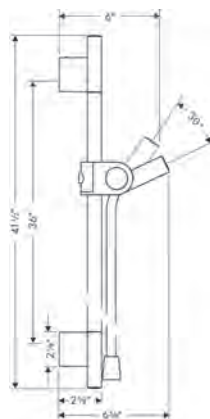

AXOR UNO Wallbar 36"

- / Consists of: Wallbar, Handshower hose, Slider
- / Profile stand pipe: round
- / Stand pipe: 1055 mm
- / Shower bar diameter: 0,86 inch
- / Shower hose length: 1 600 mm
- / Angle-adjustable holder pivots left and right, slides easily and locks in place

Includes

- / Metal effect shower hose 1.60 m with conical nuts (#)

chrome	27989000	672
polished black	27989330	854
chrome		
brushed nickel	27989820	695
polished nickel	27989830	667
polished gold optic	27989990	854
Special Finishes	27989xx0	1,008

AXOR Uno