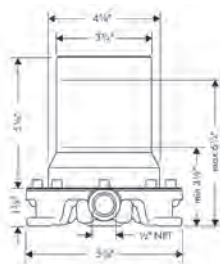

Rough, Freestanding Tub Filler

10452181 887

- / 1/2" NPT
- / Minimum mounting depth: 2.1"