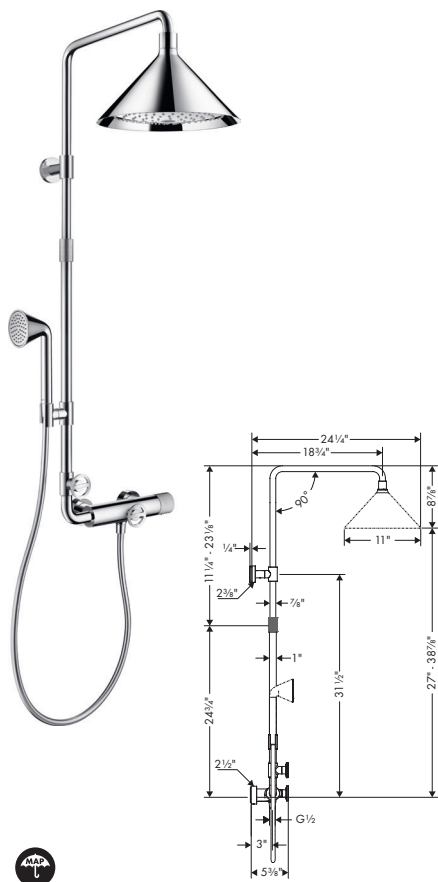

AXOR Showers

Finish

Part No.

List $

AXOR SHOWERS/FRONT Showerpipe 240 2-Jet, 2.5 GPM

chrome
special finishes

26020001
26020xx1

4,920
7,380

- / Consists of: Showerhead, Handshower, Thermostatic shower mixer, Handshower hose, Slider, Wallbar
- / Spray type overhead shower: Rain, RainAir
- / Spray modes hand shower: Rain
- / Shower height adjusts 11"
- / Flow: 2.5 GPM (9.5 L/Min)
- / Shower bar diameter: 25 mm (1")
- / Height-adjustable hand shower holder
- / Shower arm swivels left and right
- / Anti-scald 100° safety stop
- / Integrated volume controls
- / Outlets may be operated simultaneously
- / Exposed installation
- / Thermostatic cartridge
- / Intrinsically safe against backflow
- / 2 functions

Includes

- / AXOR SHOWERS/FRONT Handshower 85 1-Jet, 2.5 GPM (# 26025000)
- / Handshower Hose Techniflex, 63" (# 28276xx3)

Required Parts

- / Showerpipe Basic Set

16181181

87

Showerpipe Basic Set

16181181

87