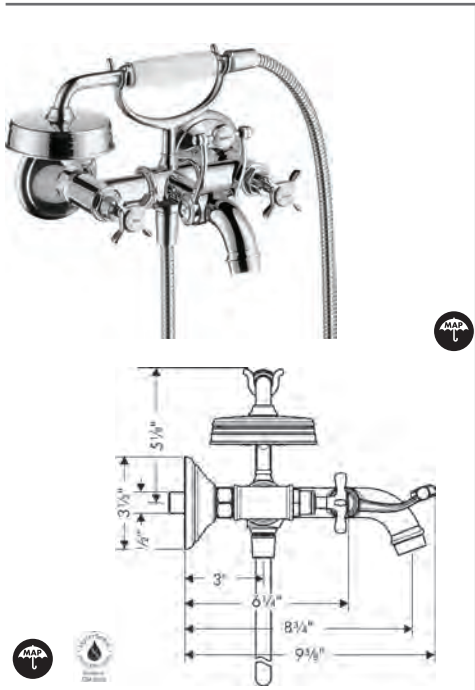

AXOR Montreux

AXOR MONTREUX 2-Handle Wall-Mounted Tub Filler with Cross Handles and 1.8 GPM Handshower

- / Flow: 5.28 GPM (20 L/Min)
- / 90° ceramic valves
- / Integrated double backflow prevention

Includes

- / AXOR MONTREUX Handshower 100 1-Jet, 1.8 GPM (# 04695xx1)
- / Metal Handshower Hose, 49" (# 28112xx0)

Finish	Part No.	List $
chrome	16561001	2,306
brushed gold optic	16561251	3,044
brushed black	16561341	3,044
chrome		
brushed nickel	16561821	3,044
polished nickel	16561831	2,927
Special Finishes	16561xx1	3,459