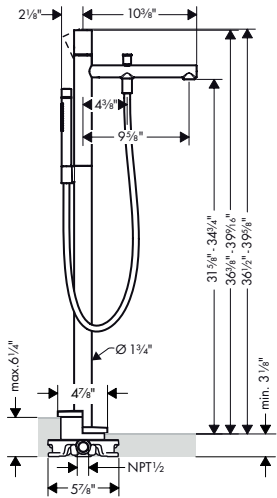

AXOR Uno

Bath

Finish

Part No.

List $

AXOR UNO Freestanding Tub Filler Trim with Zero Handle and 1.75 GPM Handshower

chrome
brushed nickel
Special Finishes

45416001
45416821
45416xx1

2,134
2,817
3,201

- / Spray type hand shower: IntenseRain, Full
- / Flow: 5.81 GPM (22 L/Min)
- / Ceramic cartridge
- / Integrated double backflow prevention

Includes

- / AXOR STARCK Baton Handshower 2-Jet, 1.75 GPM (# 04486xx1)
- / AXOR STARCK Techniflex Hose with Cylindrical Nut, 49" (# 28282xx0)

Required Parts

- / Rough, Freestanding Tub Filler

10452181

887

AXOR UNO Tub Spout Freestanding

chrome
brushed nickel
Special Finishes

45412001
45412821
45412xx1

1,168
1,543
1,752