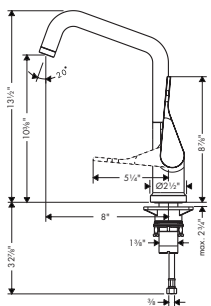

AXOR CITTERIO Kitchen Faucet 1-Spray, 1.5 GPM

- / Swivel range 150°
- / Aerated spray
- / Deck mounted
- / Flow: 1.5 GPM (5.7 L/Min)
- / Ceramic cartridge
- / 3/8" connections

chrome	39850001	974
brushed gold optic	39850251	1,285
brushed black	39850341	1,285
chrome		
steel optic	39850801	1,285
polished nickel	39850831	1,237