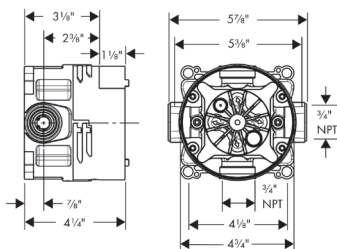

IBOX UNIVERSAL Rough, with Service Stops, 3/4"

- / 3/4" NPT
- / 180° rotationally-symmetric installation
- / Sound-decoupled installation

Optional Parts

- / Installation Set, iBox Universal Plus Rough

01850181	198

96615000	57