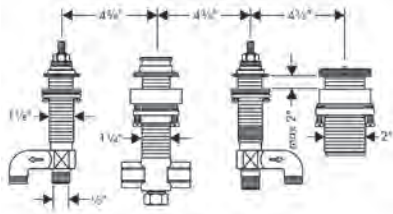

AXOR Urquiola

Finish

Part No.

List $

Rough, 4-Hole Roman Tub Set

13444181

1,147

- / 1/2" NPT
- / 90° ceramic valves