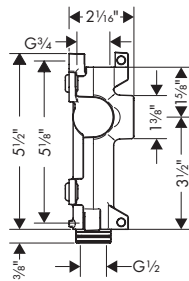

AXOR SHOWERSOLUTIONS Rough, Shelf 5" x 5"

40877180 240

- / In a joined installation, it serves as a water-conducting unit, and allows dimensionally-accurate positioning

AXOR SHOWERSOLUTIONS Shelf 10" x 5"

chrome 40873000 913
special finishes 40873xx0 1,369