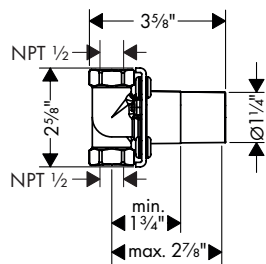

Rough, Thermostatic Trim Exposed/Concealed Installation for 2 Functions

- / Sound-decoupled installation
- / Minimum mounting depth: 1.8"
- / Maximum mounting depth: 74 mm