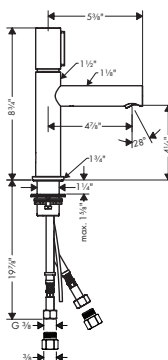

AXOR UNO Single-Hole Faucet Select 110, 1.2 GPM

chrome
brushed nickel
Special Finishes

45012001
45012821
45012xx1

634
837
951

- / Spray modes: Laminar spray
- / Flow: 1.2 GPM (4.5 L/Min)
- / Select cartridge for easy, intuitive operation: Push handle to turn water on and off, and turn to adjust temperature
- / Does not include: Pop-up assembly