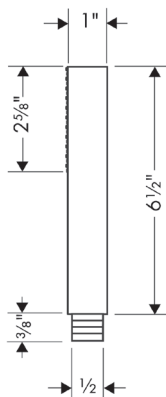

AXOR STARCK Baton Handshower 1-Jet, 2.5 GPM

- / Spray modes: Rain
- / 70 no-clog spray channels
- / Flow: 2.5 GPM (9.5 L/Min)

chrome	10531001	252
brushed gold optic	10531251	333
brushed black	10531341	333
chrome		
brushed nickel	10531821	333
special finishes	10531xx1	378

Alternate Version

- / AXOR STARCK Baton Handshower 2-jet, 2.5 GPM

chrome	28532001	393
brushed gold optic	28532251	518
polished black	28532331	498
chrome		
brushed black	28532341	518
chrome		
brushed nickel	28532821	518
polished gold optic	28532991	498
special finishes	28532xx1	589