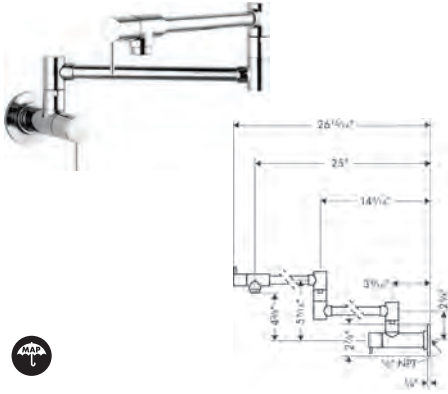

AXOR Kitchen

Finish   Part No.   List $