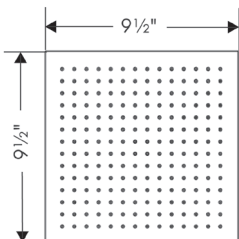

AXOR Showers

AXOR SHOWERSOLUTIONS Showerhead 240 1-Jet, 2.5 GPM

- / Shower head size: 240 x 240 mm (9 1/2" x 9 1/2")
- / Spray modes: RainAir
- / 196 no-clog spray channels
- / Spray face finish: Fully-finished matching spray face
- / Flow: 2.5 GPM (9.5 L/Min)
- / Spray face removable for cleaning

Required Parts

- / AXOR SHOWERSOLUTIONS Extension Pipe for Ceiling Mount

Finish	Part No.	List $
chrome	10926001	1,919
brushed gold optic	10926251	2,533
polished black	10926331	2,436
chrome		
brushed black	10926341	2,533
chrome		
brushed nickel	10926821	2,533
polished gold optic	10926991	2,436
special finishes	10926xx1	2,878

AXOR SHOWERSOLUTIONS Extension Pipe for Ceiling Mount

- / Length: 273 mm (10 3/4")
- / Brass
- / Connection type: 1/2" NPT
- / Ceiling connector, Escutcheon, Mounting Material, Assembly instructions