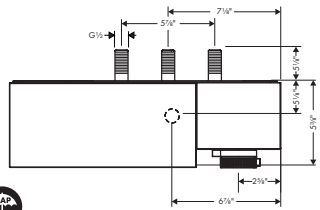

## AXOR EDGE Thermostatic Trim for Exposed/Concealed Installation for 2 Functions - Diamond Cut

- / Thermostatic cartridge
- / Select push-button on/off control for 2 outlets
- / Outlets may be operated simultaneously
- / Flow rate by simultaneous use of all outlets: 1.75 GPM (6.6 L/Min)
- / Anti-scald 100° safety stop
- / Shelf color: frosted grey glass
- / Trim comes with Select buttons: handshower and Rain