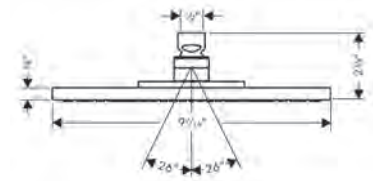

Showerarm Raindance 15"

- / Length: 389 mm (15")
- / Brass
- / Version: 90° angle
- / Connection type: ½" NPT
- / Showerarm, Escutcheon, Assembly instructions

chrome	27413001	227
polished black	27413331	288
chrome		
brushed black	27413341	300
chrome		
brushed nickel	27413821	300
polished nickel	27413831	288
rubbed bronze	27413921	300
polished gold optic	27413991	288