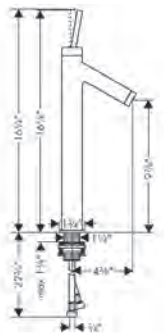

AXOR STARCK Single-Hole Faucet 250, 1.2 GPM

- / Spray modes: Aerated spray
- / Flow: 1.2 GPM (4.5 L/Min)
- / Ceramic cartridge
- / Does not include: Pop-up assembly

chrome	10129001	1,492
brushed gold optic	10129251	1,970
brushed black	10129341	1,970
chrome		
brushed nickel	10129821	1,970
special finishes	10129xx1	2,238