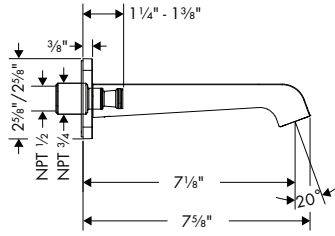

AXOR Citterio E

AXOR CITTERIO E Tub Spout

- / Solid Brass
- / Includes: 1/2" female and 3/4" male adaptor

Finish	Part No.	List $
chrome	36425001	594
matte black*	36425671	784
special finishes	36425xx1	891

AXOR Citterio E