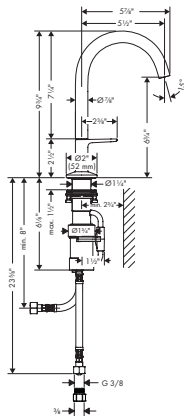

AXOR One

Select Faucets

AXOR ONE Single-Hole Faucet Select 170, 1.2 GPM

- / Spray modes: Aerated spray
- / Flow: 1.2 GPM (4.5 L/Min)
- / Select cartridge for easy, intuitive operation: Push handle to turn water on and off, and turn to adjust temperature
- / Does not include: Pop-up assembly

Finish	Part No.	List $
chrome	48020001	1,065
brushed gold optic	48020251	1,406
brushed black	48020341	1,406
chrome		
matte black	48020671	1,406
brushed nickel	48020821	1,406
special finishes	48020xx1	1,598