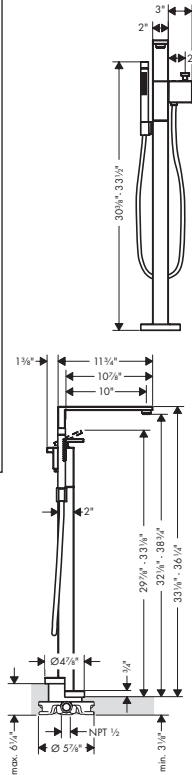

Required Parts

- / Rough, Freestanding Tub Filler

Finish	Part No.	List $
chrome	46441001	4,892
polished black	46441331	6,212
chrome		
polished gold optic	46441991	6,212
special finishes	46441xx1	7,338