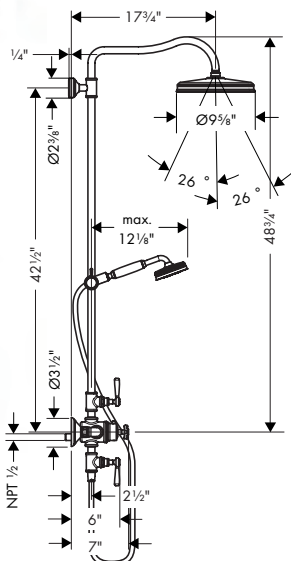

AXOR MONTREUX Showerpipe 240 1-Jet, 1.8 GPM

- / Consists of: Showerhead, Handshower, Thermostatic shower mixer, Handshower hose, Slider, Wallbar
- / Spray type overhead shower: Rain
- / Spray modes hand shower: RainAir
- / Flow: 1.8 GPM (6.8 L/Min)
- / Shower bar diameter: 0,86 inch
- / Height-adjustable hand shower holder
- / Anti-scald 100° safety stop
- / Integrated volume controls
- / Outlets may not be operated simultaneously
- / Exposed installation
- / Thermostatic cartridge
- / Intrinsically safe against backflow
- / Stand pipe: 1060 mm (41 3/4")
- / 2 functions

Includes

- / AXOR MONTREUX Showerhead 240 1-Jet, 1.75 GPM (# 28374xx1)
- / AXOR MONTREUX Handshower 100 1-Jet, 1.8 GPM (# 04695xx1)
- / Metal Handshower Hose, 63" (# 28116xx0)

chrome	16574001	3,331
brushed gold optic	16574251	4,397
brushed black	16574341	4,397
chrome		
brushed nickel	16574821	4,397
polished nickel	16574831	4,230
Special Finishes	16574xx1	4,996