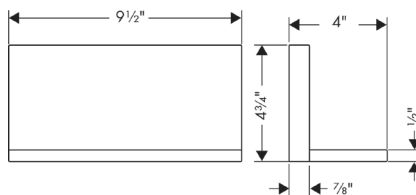

- / For use with either vertical or horizontal installation of the basic set
- / When positioning the shelf between waterconducting parts (# 10755xx1, # 10751xx1, # 10942xx1, # 10972xx1, # 10651xx1, # 28491xx1) in joined installation (10mm distance), it is recommended to use basic set # 40878180
- / Suitable for installation with or without basic set # 40878180
- / Material frame: Solid Brass
- / Material shelf: Metal
- / With mounting material
- / Concealed fastening
- / Diameter of drilled hole: 6 mm (1/4")

Optional Parts

/ AXOR SHOWERSOLUTIONS Rough, Shelf 10" x 5" 40878180 409