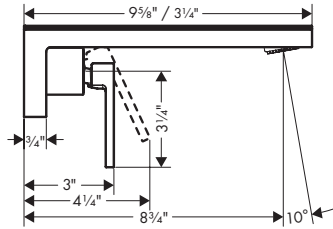

Required Parts

- / Rough, Wall-Mounted Single-Handle Faucet

13622181

383

Rough, Wall-Mounted Single-Handle Faucet

13622181

383