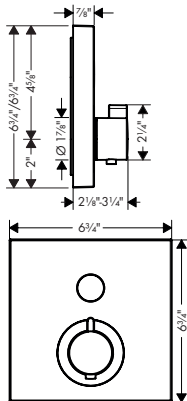

AXOR Showers

ShowerSelect Trims

AXOR SHOWERSELECT Thermostatic Trim Square for 1 Function

- / Thermostatic cartridge, Start/stop cartridge
- / Select push-button on/off control for 1 outlet
- / Flow: 7.0 GPM (26.5 L/Min)
- / Optimized for water-efficient shower products
- / Anti-scald 100° safety stop
- / Thermostat is delivered with On/Off button

Required Parts

- / IBOX UNIVERSAL Rough, with Service Stops, 3/4"

Finish	Part No.	List $
chrome	36714001	1,471
brushed gold optic	36714251	1,941
brushed black	36714341	1,941
chrome		
brushed nickel	36714821	1,941
special finishes	36714xx1	2,206

01850181	198

AXOR Showers