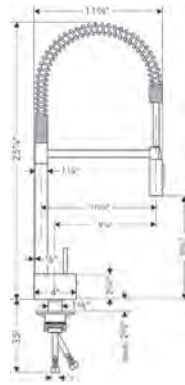

AXOR Starck

AXOR STARCK Semi-Pro Kitchen Faucet 2-Spray, 1.75 GPM

- / Swivel range 360°
- / Laminar spray, needle spray
- / Toggle spray diverter
- / Deck mounted
- / Flow: 1.75 GPM (6.6 L/Min)
- / Joystick ceramic cartridge
- / 3/8" connections
- / Integrated double backflow prevention

Finish	Part No.	List $
chrome	10820001	1,540
brushed gold optic	10820251	2,033
brushed black	10820341	2,033
chrome	10820801	2,033
steel optic	10820831	1,956