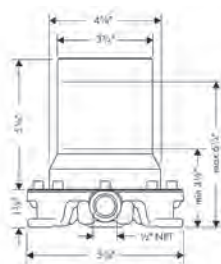

Rough, Freestanding Tub Filler

- / 1/2" NPT
- / Minimum mounting depth: 2.1"

10452181 887