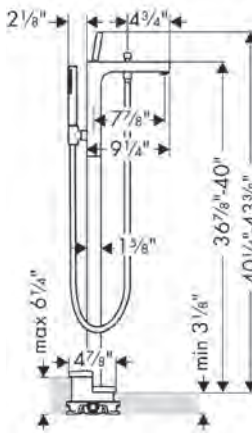

Required Parts

- / Rough, Freestanding Tub Filler

chrome	39460001	3,649
brushed nickel	39460821	4,817
Special Finishes	39460xx1	5,473