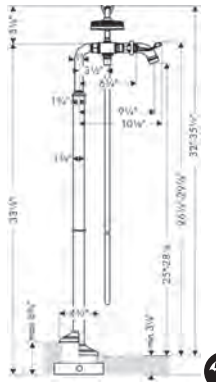

AXOR MONTREUX 2-Handle Freestanding Tub Filler Trim with Lever Handles and 1.8 GPM Handshower

- / Spray type mixer: Aerated spray
- / Spray type hand shower: RainAir
- / Flow: 4.76 GPM (18 L/Min)
- / 90° ceramic valves
- / Integrated double backflow prevention

Includes

- / AXOR MONTREUX Handshower 100
- 1-Jet, 1.8 GPM (# 04695xx1)
- / Metal Handshower Hose, 49" (# 28112xx0)

Required Parts

- / AXOR MONTREUX Rough, 2-Handle Freestanding Tub Filler

chrome	16563001	5,113
brushed gold optic	16563251	6,748
brushed black	16563341	6,748
chrome		
brushed nickel	16563821	6,748
polished nickel	16563831	6,494
Special Finishes	16563xx1	7,669