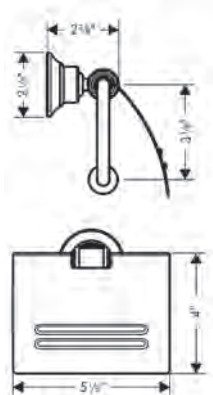

AXOR MONTREUX Shaving Mirror

- / Mirror Glass
- / Material frame: Metal
- / Arms swivel independently
- / With mounting material
- / Drilling distance: 35 mm (1 3/8")
- / Diameter of drilled hole: 6 mm (1/4")
- / Wall-mounted

chrome	42090000	812
brushed nickel	42090820	1,071
polished nickel	42090830	1,032
Special Finishes	42090xx0	1,218