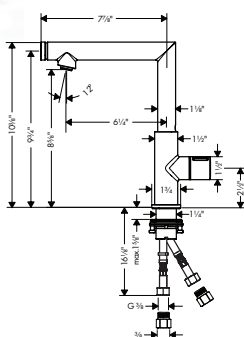

AXOR UNO Single-Hole Faucet Select 220, 1.2 GPM

chrome
brushed nickel
Special Finishes

45016001
45016821
45016xx1

785
1,036
1,177

- / Swivel range 120°
- / Spray modes: Aerated spray
- / Flow: 1.2 GPM (4.5 L/Min)
- / Start/stop cartridge
- / Separation of temperature control and open/close
- / Does not include: Pop-up assembly