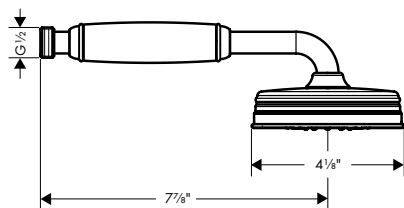

EcoRight Version

- / AXOR MONTREUX Handshower 100 1-Jet, 1.8 GPM

chrome	04695000	376
brushed gold optic	04695250	497
brushed black	04695340	497
chrome		
brushed nickel	04695820	497
polished nickel	04695830	478
Special Finishes	04695xx0	564