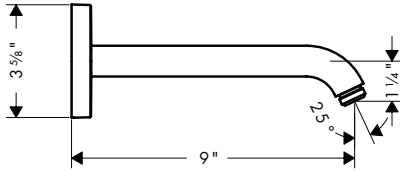

## AXOR SHOWERSOLUTIONS Showerarm 9" Square

- / Length: 9.06"
- / Brass
- / Connection type: 1/2" NPT
- / Showerarm, Escutcheon, Mounting Material, Assembly instructions