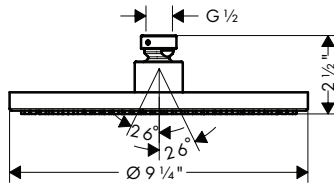

AXOR Showers

More AXOR Showerheads

AXOR STARCK Showerhead 240 1-Jet, 2.5 GPM PowderRain

- / Shower head size: 240 mm (9½")
- / Spray modes: PowderRain
- / 180 no-clog spray channels
- / Spray face finish: Fully-finished matching spray face
- / Flow: 2.5 GPM (9.5 L/Min)

Finish	Part No.	List $
chrome	28612001	1,142
brushed gold optic	28612251	1,523
brushed black	28612341	1,523
chrome		
brushed nickel	28612821	1,523
special finishes	28612xx1	1,713

EcoRight Version

- / AXOR STARCK Showerhead 240 1-Jet, 1.75 GPM PowderRain

chrome	28614001	1,142
brushed gold optic	28614251	1,523
brushed black	28614341	1,523
chrome		
brushed nickel	28614821	1,523
special finishes	28614xx1	1,713