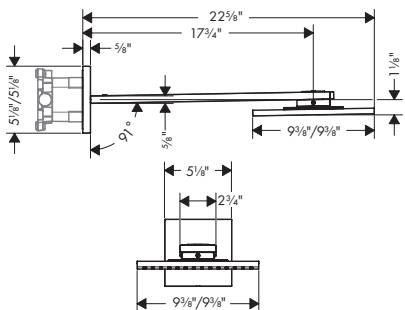

## AXOR SHOWERSOLUTIONS Showerhead 250 Square 2-Jet with Showerarm Trim, 2.5 GPM

- / Consists of: Showerhead, Showerarm, Green Diverter
- / Shower head size: 250 x 250 mm (9 7/8" x 9 7/8")
- / Spray modes: PowderRain, Intense PowderRain
- / Select button on thermostat
- / dynamic spray nozzles move out while using
- / Flow: 2.5 GPM (9.5 L/Min)
- / Showerhead removable for cleaning
- / ServiceCard with sieve can be removed without tools for cleaning