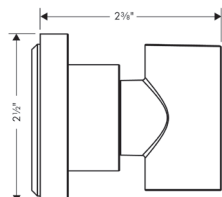

AXOR CITTERIO Handshower Holder

/ Wall-mounted

chrome	39525000	215
brushed gold optic	39525250	283
brushed black	39525340	283
chrome		
brushed nickel	39525820	283
special finishes	39525xx0	322