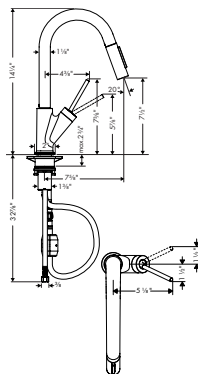

AXOR STARCK Bar Faucet, 1.5 GPM

- / Swivel range 150°
- / Aerated spray
- / Deck mounted
- / Flow: 1.5 GPM (5.7 L/Min)
- / Joystick ceramic cartridge
- / 3/8" connections

Finish	Part No.	List $
chrome	10826001	878
brushed gold optic	10826251	1,159
brushed black	10826341	1,159
chrome	10826801	1,159
polished nickel	10826831	1,115