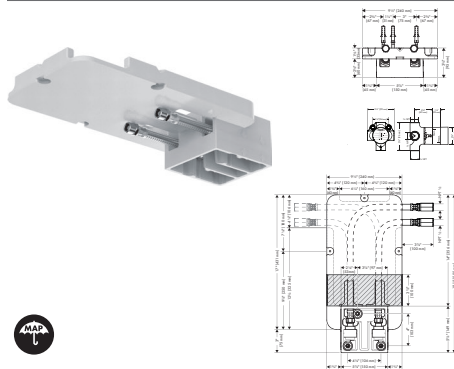

AXOR SHOWERSOLUTIONS Rough, Showerhead, Flush Ceiling Mount

- / ServiceCard with sieve and flow restrictor can be removed without tools for cleaning