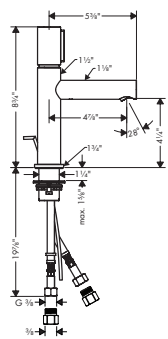

AXOR Uno

Select Faucets

Finish

Part No.

List $

AXOR UNO Single-Hole Faucet Select 110 with Pop-Up Drain, 1.2 GPM

chrome
brushed nickel
Special Finishes

45010001
45010821
45010xx1

647
854
970

- / Spray modes: Laminar spray
- / Flow: 1.2 GPM (4.5 L/Min)
- / Select cartridge for easy, intuitive operation: Push handle to turn water on and off, and turn to adjust temperature
- / Includes pop-up drain