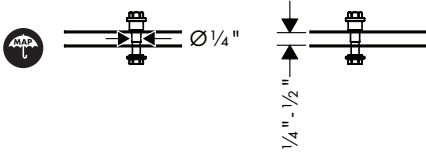

**AXOR UNIVERSAL
SOFTSQUARE Mounting Set for
Two-Sided Glass Installation**

42841000

59

- / Glass thickness: 6 - 12 mm (1/4" - 1/2")
- / Diameter of drilled hole: 6 mm (1/4")