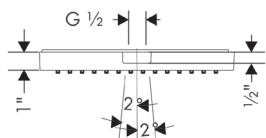

AXOR Showers

AXOR SHOWERSOLUTIONS Showerhead 240 1-Jet, 2.5 GPM

- / Shower head size: 240 x 240 mm (9 1/2" x 9 1/2")
- / Spray modes: RainAir
- / 196 no-clog spray channels
- / Spray face finish: Fully-finished matching spray face
- / Flow: 2.5 GPM (9.5 L/Min)
- / Spray face removable for cleaning

Required Parts

- / AXOR SHOWERSOLUTIONS Extension Pipe for Ceiling Mount

Finish	Part No.	List $
chrome	10926001	1,919
brushed gold optic	10926251	2,533
polished black	10926331	2,436
chrome		
brushed black	10926341	2,533
chrome		
brushed nickel	10926821	2,533
polished gold optic	10926991	2,436
special finishes	10926xx1	2,878

AXOR SHOWERSOLUTIONS Extension Pipe for Ceiling Mount

- / Length: 273 mm (10 3/4")
- / Brass
- / Connection type: 1/2" NPT
- / Ceiling connector, Escutcheon, Mounting Material, Assembly instructions