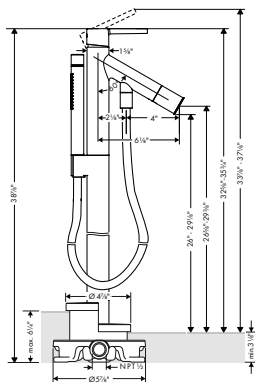

AXOR STARCK Freestanding Tub Filler Trim with Lever Handle and 1.75 GPM Handshower

- / Consists of: Freestanding tub filler trim, Baton handshower, Handshower hose, Handshower holder
- / Spray type mixer: Aerated spray
- / Spray type hand shower: Full, IntenseRain
- / Ceramic cartridge
- / Diverter with automatic resetting
- / Integrated double backflow prevention
- / Matching handle design for the AXOR Starck basin mixers with lever handles

Includes

- / AXOR STARCK Baton Handshower 2-Jet, 1.75 GPM (# 04486xx1)
- / AXOR STARCK Techniflex Hose with Cylindrical Nut, 49" (# 28282xx0)

Required Parts

- / Rough, Freestanding Tub Filler

Finish	Part No.	List $
chrome	10455001	2,801
brushed gold optic	10455251	3,698
brushed black	10455341	3,698
chrome		
brushed nickel	10455821	3,576
special finishes	10455xx1	4,201

10452181 887