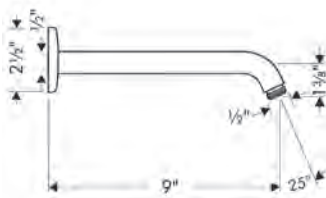

### Showerarm 9"

- / Length: 9.06"
- / Brass
- / Connection type: 1/2" NPT
- / Escutcheon

chrome	27412001	191
brushed nickel	27412821	252
Special Finishes	27412xx1	286