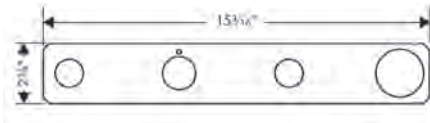

AXOR CITERIO Installation Plate

39449001

61

- / Installation: indispensable for rim mounted mixers with plate
- / Material: Metal
- / Installation type: Concealed installation