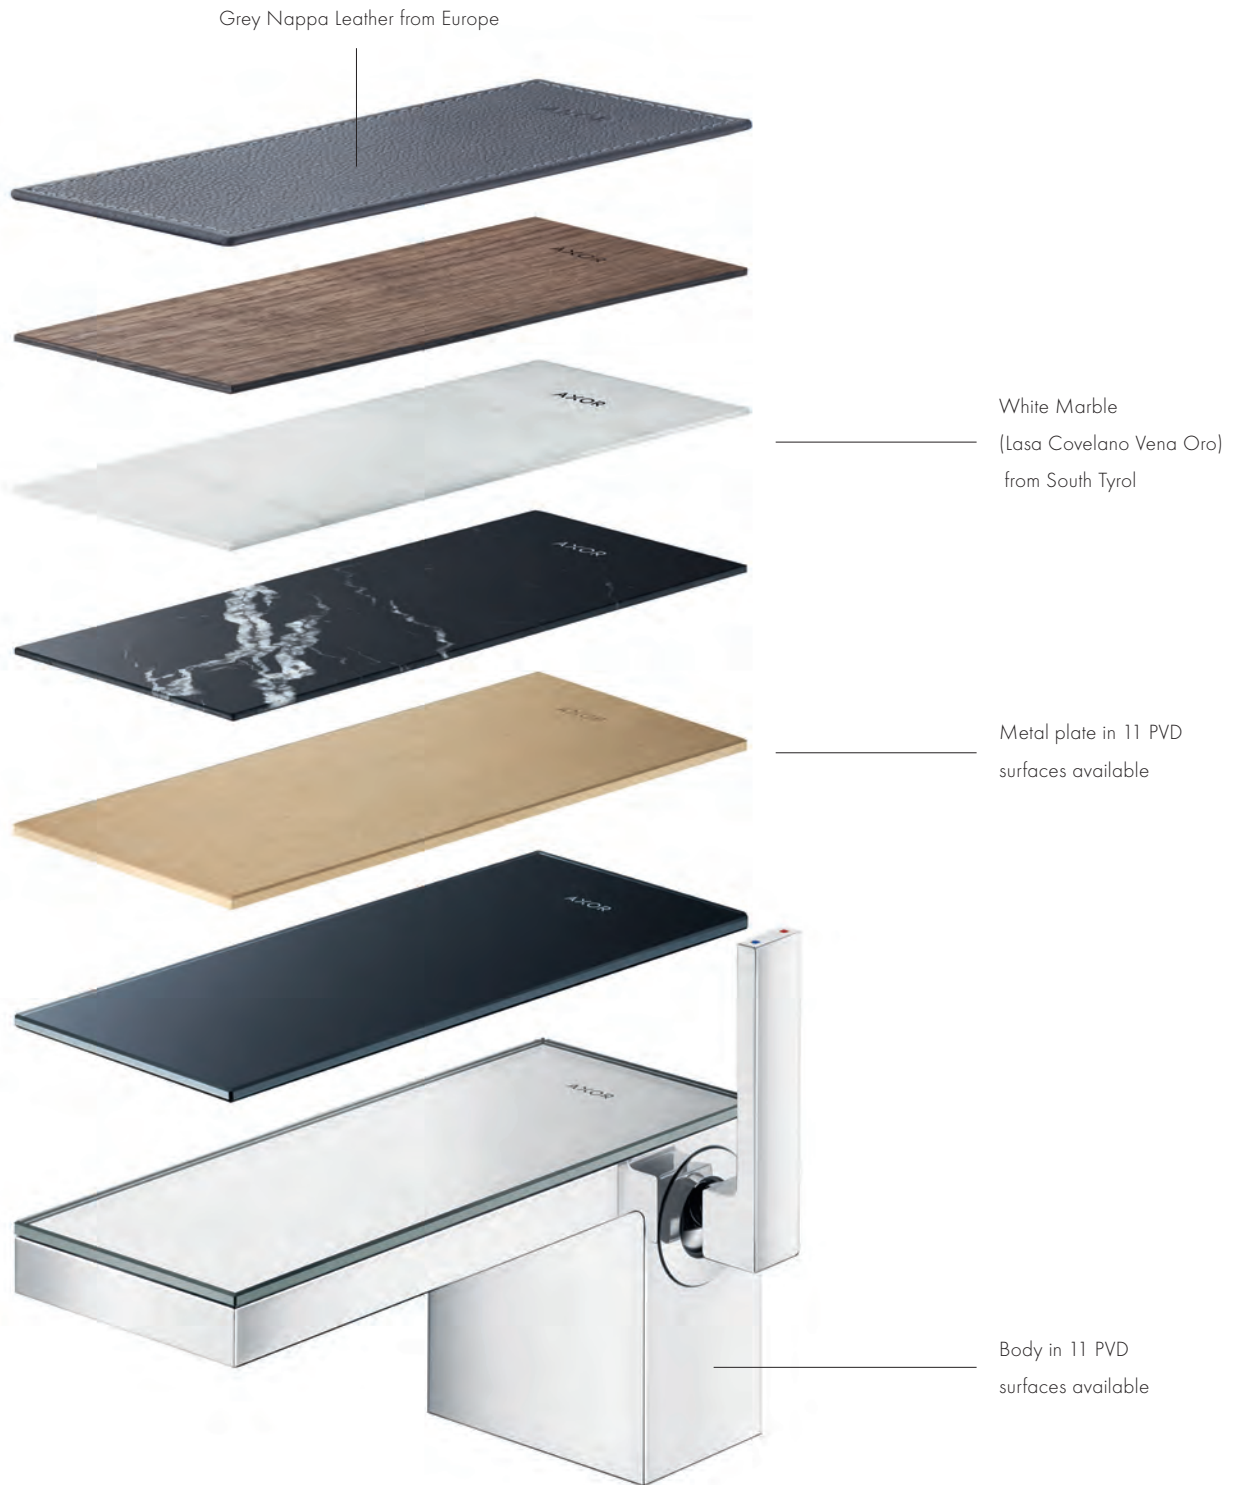

A new concept for faucets. It starts with the metal body, chrome-plated or in one of the unique AXOR FinishPlus special finishes. Crowned with a fascinating plate. With an exclusive portfolio of materials: Glass, metal, wood, marble, leather. More radiance. New sensuous experiences. Another dimension of individualization. In perfection.

Black Walnut

---

Black Marble  
(Nero Marquina)  
from the Basque region

---

Plate in Black Glass

---

Plate in Mirror Glass

---