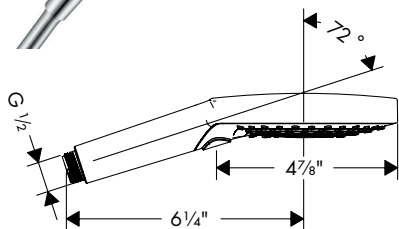

AXOR Showers

Handshowers

AXOR SHOWERSOLUTIONS Handshower 120 3-jet, 2.5 GPM

- / Spray modes: PowderRain, Rain, Whirl
- / 87 no-clog spray channels
- / Select button for comfortable alternation of spray modes
- / Flow: 2.5 GPM (9.5 L/Min)

Finish	Part No.	List $
chrome	26053001	205
brushed gold optic	26053251	271
polished black	26053331	271
chrome		
brushed black	26053341	271
chrome		
matte black	26053671	275
brushed nickel	26053821	357
polished gold optic	26053991	271
special finishes	26053xx1	307

EcoRight Version

- / AXOR SHOWERSOLUTIONS Handshower 120 3-jet, 1.75 GPM

chrome	26052001	205
brushed gold optic	26052251	271
polished black	26052331	261
chrome		
brushed black	26052341	271
chrome		
matte black	26052671	271
brushed nickel	26052821	271
polished gold optic	26052991	261
special finishes	26052xx1	307