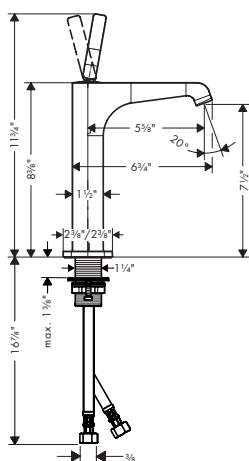

AXOR CITTERIO E Single-Hole Faucet 190, 1.2 GPM

chrome
special finishes

36103001 1,332
36103xx1 1,998

- / Spray modes: Laminar spray
- / Flow: 1.2 GPM (4.5 L/Min)
- / Ceramic cartridge
- / Does not include: Pop-up assembly