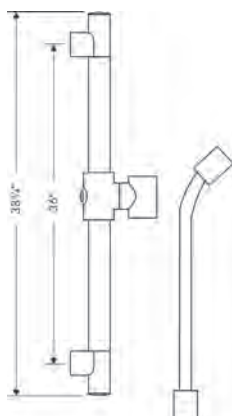

### AXOR STARCK Wallbar 36"

- / Consists of: Wallbar, Handshower hose, Slider
- / Profile stand pipe: round
- / Stand pipe: 985 mm (38 3/4")
- / Shower bar diameter: 25 mm (1")
- / Shower hose length: 1600 mm (63")
- / Angle-adjustable holder pivots left and right, slides easily and locks in place