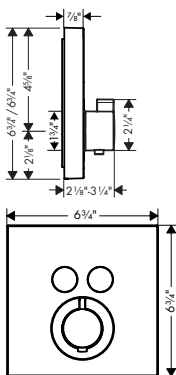

AXOR SHOWERSOLUTIONS Thermostatic Trim Square for 2 Functions

- / Thermostatic cartridge, Start/stop cartridge
- / Select push-button on/off control for 2 outlets
- / Outlets may be operated simultaneously
- / Flow: 8.0 GPM (30.3 L/Min) / 2.0 GPM (7.6 L/Min)
- / Optimized for water-efficient shower products
- / Anti-scald 100° safety stop
- / Thermostat is delivered with buttons Rain large and hand shower
- / Optional accessory to limit total flow to 2.0 GPM @ 80 psi where required

Required Parts

- / IBOX UNIVERSAL Rough, with Service Stops, 3/4"

Finish	Part No.	List $
chrome	36715001	1,601
brushed gold optic	36715251	2,113
brushed black	36715341	2,113
chrome		
brushed nickel	36715821	2,113
special finishes	36715xx1	2,401

01850181	198