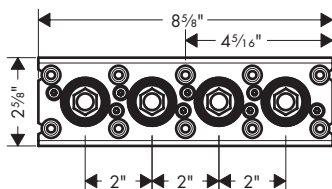

Rough, Thermostatic Trim Exposed/Concealed Installation for 3 Functions

45443181	246

- / Sound-decoupled installation