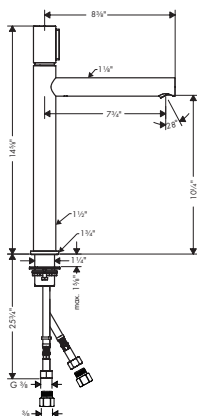

AXOR UNO Single-Hole Faucet Select 260, 1.2 GPM

chrome
brushed nickel
Special Finishes

45014001
45014821
45014xx1

873
1,151
1,309

- / Spray modes: Laminar spray
- / Flow: 1.2 GPM (4.5 L/Min)
- / Select cartridge for easy, intuitive operation: Push handle to turn water on and off, and turn to adjust temperature
- / Does not include: Pop-up assembly