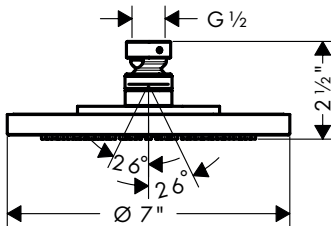

AXOR STARCK Showerhead 180 1-Jet, 2.5 GPM PowderRain

- / Shower head size: 180 mm (7")
- / Spray modes: PowderRain
- / 75 no-clog spray channels
- / Spray face finish: Fully-finished matching spray face
- / Flow: 2.5 GPM (9.5 L/Min)

chrome	28615001	913
brushed gold optic	28615251	1,206
brushed black	28615341	1,206
chrome		
brushed nickel	28615821	1,206
special finishes	28615xx1	1,369

EcoRight Version

- / AXOR STARCK Showerhead 180 1-Jet, 1.75 GPM PowderRain

chrome	28618001	913
brushed gold optic	28618251	1,206
brushed black	28618341	1,206
chrome		
brushed nickel	28618821	1,206
special finishes	28618xx1	1,369