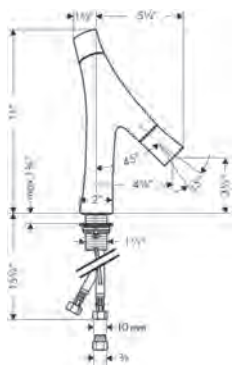

AXOR STARCK ORGANIC 2-Handle Faucet 80, 1.2 GPM

chrome
special finishes

12011001
12011xx1

866
1,299

- / Spray modes: Shower spray pattern
- / Flow: 0.9 GPM (3.4 L/Min)
- / Flow boost setting: 1.2 GPM (4.5 L/Min)
- / Ceramic cartridge for volume control
- / Ceramic cartridge for temperature control
- / Separate controls for temperature and volume
- / Does not include: Pop-up assembly