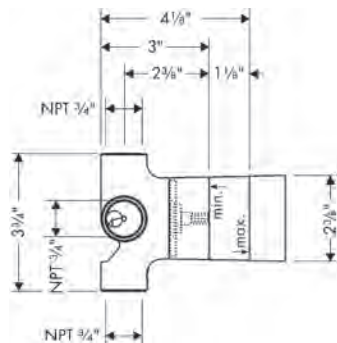

Alternate Version

/ Rough, Quattro Green 3-Way Diverter (no shared function), 3/4"

15936181 321