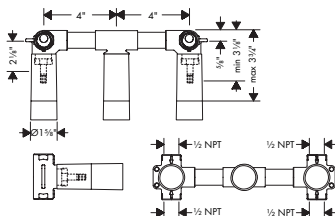

Rough, Wall-Mounted Widspread Faucet

- / Install valve above or below
- / 1/2" NPT
- / Minimum mounting depth: 70 mm
- / Maximum mounting depth: 95 mm

10303181

440

AXOR Urquiola