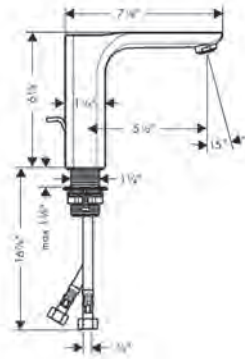

AXOR Urquiola

Faucets

AXOR URQUIOLA Single-Hole Faucet 130 with Pop-Up Drain, 1.2 GPM

- / Spray modes: Aerated spray
- / Flow: 1.2 GPM (4.5 L/Min)
- / Ceramic cartridge
- / Includes pop-up drain

This product is not available in the AXOR FinishPlus surfaces polished and brushed black chrome.

Finish
chrome
special finishes

Part No.
11020001
11020xx1

List $
1,286
1,929