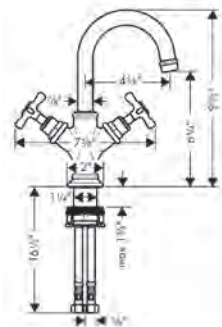

AXOR MONTREUX 2-Handle Faucet 160 with Pop-Up Drain, 1.2 GPM

- / Swivel range 150°
- / Spray modes: Laminar spray
- / Flow: 1.2 GPM (4.5 L/Min)
- / 90° ceramic valves
- / Includes pop-up drain

Finish	Part No.	List $
chrome	16505001	899
brushed gold optic	16505251	1,186
brushed black	16505341	1,186
chrome		
brushed nickel	16505821	1,186
polished nickel	16505831	1,141
Special Finishes	16505xx1	1,348