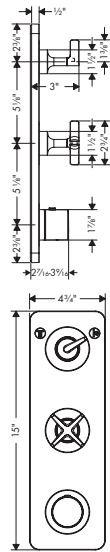

AXOR Citterio E

Trims

AXOR CITTERIO E Thermostatic Module Trim 15" x 5" for 2 Functions

Finish	Part No.	List $
chrome	36703001	1,854
matte black*	36703671	2,414
special finishes	36703xx1	2,781

1. **Functions**
2. / Thermostatic cartridge
   - / Volume control and diverter for 2 outlets
   - / Outlets may not be operated simultaneously
   - / Flow: 10.5 GPM (40.0 L/Min)
   - / Anti-scald 100° safety stop

Required Parts

/ AXOR CITTERIO E Rough, Thermostatic Module 15" x 5" for 2 Functions	36701181	1,595