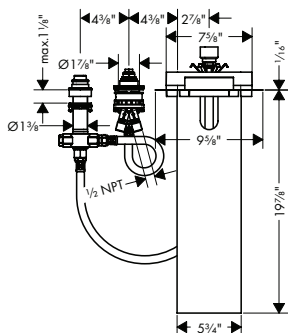

- / sBox for quiet, smooth and protected hose guidance
- / 1/2" NPT