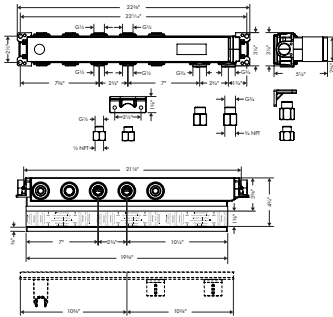

AXOR Showers

Finish

Part No.

List $

AXOR Showers

Rough, Thermostatic Module Select for 3 Functions

18311181

1,746

- / 3/4" NPT
- / Horizontal installation
- / Sound-decoupled installation
- / Minimum mounting depth: 87 mm (3 3/8")
- / Maximum mounting depth: 122 mm (4 7/8")

AXOR SHOWERSOLUTIONS Thermostatic Module Trim 15" x 5" for 3 Functions

chrome

10751001

2,117

brushed gold optic

10751251

2,794

brushed black

10751341

2,794

chrome

10751xx1

3,175

special finishes

- / Thermostatic cartridge
- / Outlets may be operated simultaneously
- / Flow: 16.0 GPM (60.6 L/Min)
- / Anti-scald 100° safety stop