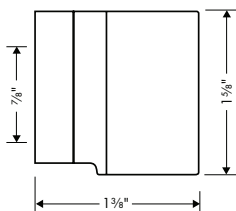

AXOR Showers

Handshower Holders

AXOR STARCK Handshower Holder

/ Wall-mounted

Finish	Part No.	List $
chrome	27515000	101
brushed gold optic	27515250	133
polished black	27515330	128
chrome		
brushed black	27515340	133
chrome		
brushed nickel	27515820	133
polished gold optic	27515990	128
special finishes	27515xx0	151