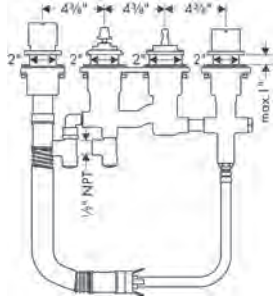

## Rough, 4-Hole Thermostatic Roman Tub Set

/ 1/2" NPT

15460181

1,786