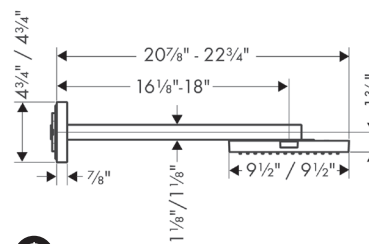

AXOR SHOWERSOLUTIONS Showerhead 240 1-Jet with Showerarm Trim, 2.5 GPM

- / Consists of: Showerhead, Showerarm, Escutcheon
- / Shower head size: 240 x 240 mm (9½" x 9½")
- / Spray modes: RainAir
- / 196 no-clog spray channels
- / Spray face finish: Fully-finished matching spray face
- / Flow: 2.5 GPM (9.5 L/Min)
- / Spray face removable for cleaning
- / Does not include: Rough

chrome	10925001	2,352
brushed gold optic	10925251	3,105
polished black	10925331	2,987
chrome		
brushed black	10925341	3,105
chrome		
brushed nickel	10925821	3,105
polished gold optic	10925991	2,987
special finishes	10925xx1	3,528

Required Parts

- / AXOR SHOWERSOLUTIONS Rough, Showerhead 240 1-Jet with Showerarm

	10921181	334