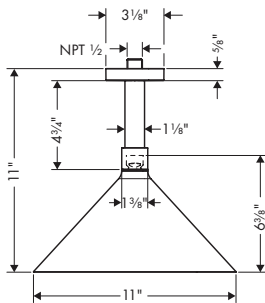

AXOR SHOWER/FRONT Showerhead 240 2-Jet with Ceiling Connector, 2.5 GPM

chrome
special finishes

26022001
26022xx1

1,073
1,609

- / Consists of: Showerhead, ceiling connector
- / Shower head size: 279 mm (11")
- / Spray modes: RainAir, Rain
- / Select button for comfortable alternation of spray modes
- / 134 no-clog spray channels
- / Spray face finish: Fully-finished matching spray face
- / Flow: 2.5 GPM (9.5 L/Min)
- / Spray face removable for cleaning