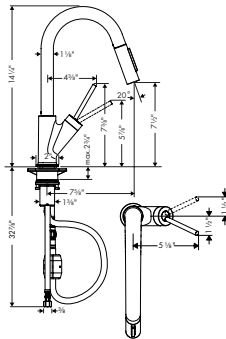

AXOR STARCK Prep Kitchen Faucet 2-Spray Pull-Down, 1.75 GPM

- / Swivel range 150°
- / Laminar and needle spray
- / Toggle spray diverter
- / MagFit magnetic sprayhead docking
- / Deck mounted
- / Flow: 1.75 GPM (6.6 L/Min)
- / Joystick ceramic cartridge
- / 3/8" connections
- / Integrated double backflow prevention

Finish	Part No.	List $
chrome	10824001	1,102
brushed gold optic	10824251	1,455
brushed black	10824341	1,455
chrome	10824801	1,455
polished nickel	10824831	1,400