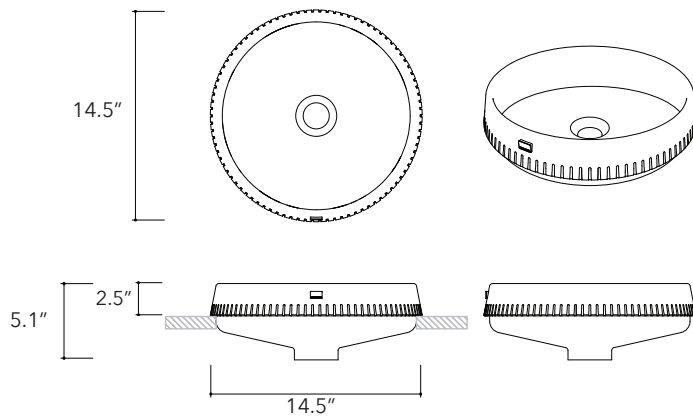

Dal.04

**Height**

4.3 In / 11 cm

Width

15.7 In / 40 cm

Depth

15.7 In / 40 cm

Weight

Karmen.01

Height
4.3 In / 11 cm

Width
14.5 In / 37 cm

Depth
14.5 In / 37 cm

Weight
28.6 Lb / 13 Kg

Accessories
Concrete Lid

Dimensions may vary due to the nature of our product. Product images are for illustrative purposes only and may differ from the actual product. Due to differences in monitors and printing colors products may appear different to those shown. Faucets & accessories are not included. 14 available colors.

Karmen.02

Height
4.3 In / 11 cm

Width
22.4 In / 57 cm

Depth
14.5 In / 37 cm

Weight
44.1 Lb / 20 Kg

Accessories
Concrete Lid

Dimensions may vary due to the nature of our product. Product images are for illustrative purposes only and may differ from the actual product. Due to differences in monitors and printing colors products may appear different to those shown. Faucets & accessories are not included. 14 available colors.

SEMI RECEIVED

Papua.01SR

**Height**

5.1 In / 13 cm

Width

14.5 In / 37 cm

Depth

14.5 In / 37 cm