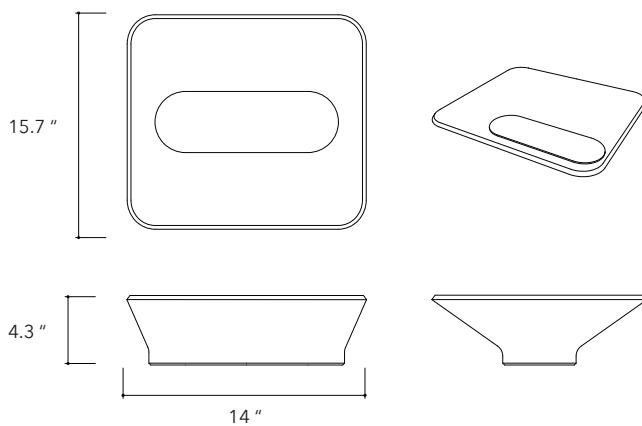

Dal.04

**Height**

4.3 In / 11 cm

Width

15.7 In / 40 cm

Depth

15.7 In / 40 cm

Weight

Selv.01

Height
4.3 In / 11 cm

Width
14.5 In / 37 cm

Depth
14.5 In / 37 cm

Weight
45.2 Lb / 20.5 Kg

Accessories
None

Dimensions may vary due to the nature of our product. Product images are for illustrative purposes only and may differ from the actual product. Due to differences in monitors and printing colors products may appear different to those shown. Faucets & accessories are not included. 14 available colors.

Pondok.01

Height
4.3 In / 11 cm

Width
14 In / 35.5 cm

Depth
15.7 In / 40 cm

Weight
11 Lb / 5 Kg

Accessories
Concrete lid

Dimensions may vary due to the nature of our product. Product images are for illustrative purposes only and may differ from the actual product. Due to differences in monitors and printing colors products may appear different to those shown. Faucets & accessories are not included. 14 available colors.

Ubud.01

Height
4.3 In / 11 cm

Width
14.5 In / 37 cm

Depth
14.5 In / 37 cm

Weight
23.4 Lb / 10.6 Kg

Accessories
Optional concrete tray

Dimensions may vary due to the nature of our product. Product images are for illustrative purposes only and may differ from the actual product. Due to differences in monitors and printing colors products may appear different to those shown. Faucets & accessories are not included. 14 available colors.