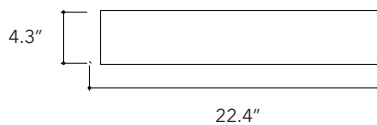

Karmen.01

Height
4.3 In / 11 cm

Width
14.5 In / 37 cm

Depth
14.5 In / 37 cm

Weight
28.6 Lb / 13 Kg

Accessories
Concrete Lid

Dimensions may vary due to the nature of our product. Product images are for illustrative purposes only and may differ from the actual product. Due to differences in monitors and printing colors products may appear different to those shown. Faucets & accessories are not included. 14 available colors.

Karmen.02

Height
4.3 In / 11 cm

Width
22.4 In / 57 cm

Depth
14.5 In / 37 cm

Weight
44.1 Lb / 20 Kg

Accessories
Concrete Lid

Dimensions may vary due to the nature of our product. Product images are for illustrative purposes only and may differ from the actual product. Due to differences in monitors and printing colors products may appear different to those shown. Faucets & accessories are not included. 14 available colors.