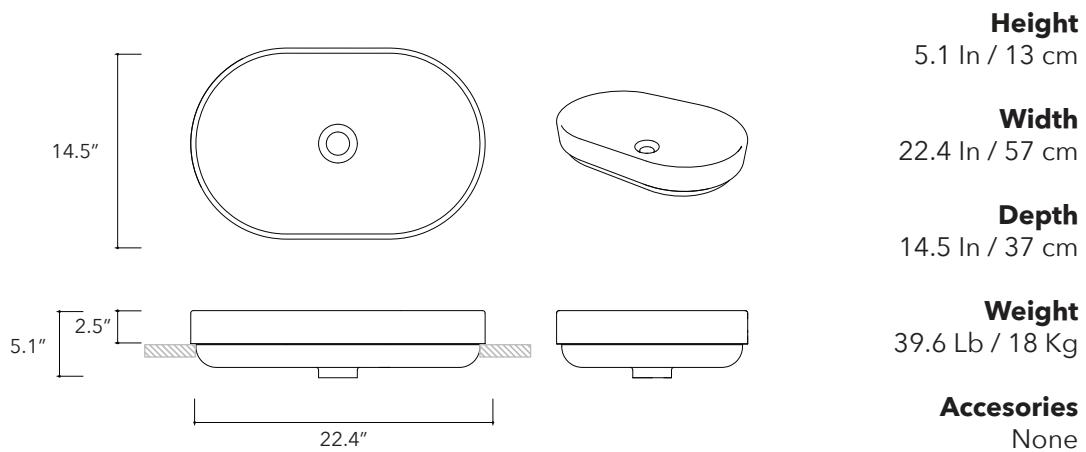

Fladd.04 SR

Dimensions may vary due to the nature of our product. Product images are for illustrative purposes only and may differ from the actual product. Due to differences in monitors and printing colors products may appear different to those shown. Faucets & accessories are not included. 14 available colors.