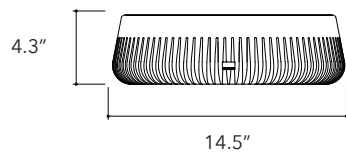

Lotus.02

**Height**

4.3 In / 11 cm

Width

22.4 In / 57 cm

Depth

14.5 In / 37 cm

Weight

26.5 Lb / 12 Kg

Accessories

None

Dimensions may vary due to the nature of our product. Product images are for illustrative purposes only and may differ from the actual product. Due to differences in monitors and printing colors products may appear different to those shown. Faucets & accessories are not included. 14 available colors.

Papua.01

Height
4.3 In / 11 cm

Width
14.5 In / 37 cm

Depth
14.5 In / 37 cm

Weight
26.5 Lb / 12 Kg

Accessories
None

Dimensions may vary due to the nature of our product. Product images are for illustrative purposes only and may differ from the actual product. Due to differences in monitors and printing colors products may appear different to those shown. Faucets & accessories are not included. 14 available colors.