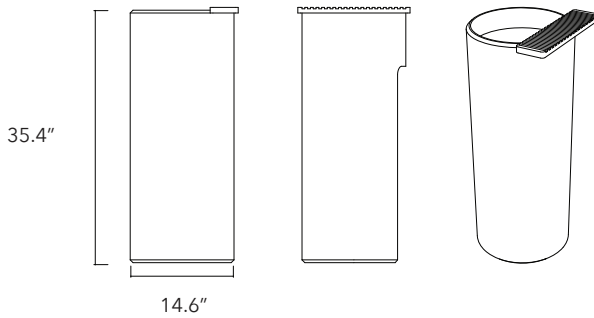

SEMI PÉDESTAL

Lotus.05

Height
15.7 In / 40 cm

Width
14.5 In / 37 cm

Depth
14.5 In / 37 cm

Weight
46.7 Lb / 21.2 Kg

Accessories
None

Dimensions may vary due to the nature of our product. Product images are for illustrative purposes only and may differ from the actual product. Due to differences in monitors and printing colors products may appear different to those shown. Faucets & accessories are not included. 14 available colors.

Papua.05

Height
15.7 In / 40 cm

Width
14.5 In / 37 cm

Depth
14.5 In / 37 cm

Weight
46.7 Lb / 21.2 Kg

Accessories
None

Dimensions may vary due to the nature of our product. Product images are for illustrative purposes only and may differ from the actual product. Due to differences in monitors and printing colors products may appear different to those shown. Faucets & accessories are not included. 14 available colors.

PREDESTAL

Ubud.06

Height
35.4 In / 90 cm

Width
14.6 In / 37 cm

Depth
15.7 In / 40 cm

Weight
207.2 Lb / 94 Kg

Accessories
Concrete tray

Dimensions may vary due to the nature of our product. Product images are for illustrative purposes only and may differ from the actual product. Due to differences in monitors and printing colors products may appear different to those shown. Faucets & accessories are not included. 14 available colors.

Fladd.06

Height
35.4 In / 90 cm

Width
14.5 In / 37 cm

Depth
14.5 In / 37 cm

Weight
243.4 Lb / 110.4 Kg

Accessories
Optional towel rail

Dimensions may vary due to the nature of our product. Product images are for illustrative purposes only and may differ from the actual product. Due to differences in monitors and printing colors products may appear different to those shown. Faucets & accessories are not included. 14 available colors.