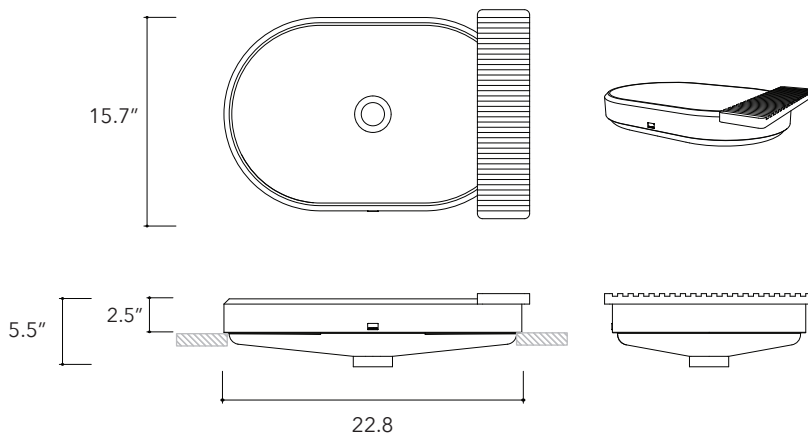

Dal.01

**Height**

4.3 In / 11 cm

Width

14.5 In / 35 cm

Depth

14.5 In / 37 cm

Weight

Weight

26.4 Lb / 12 Kg

Accessories

None

Dimensions may vary due to the nature of our product. Product images are for illustrative purposes only and may differ from the actual product. Due to differences in monitors and printing colors products may appear different to those shown. Faucets & accessories are not included. 14 available colors.

Ubud.02SR + tray

**Height**

5.5 In / 14 cm

Width

22.8 In / 58 cm

Depth

15.7 In / 40 cm

Weight