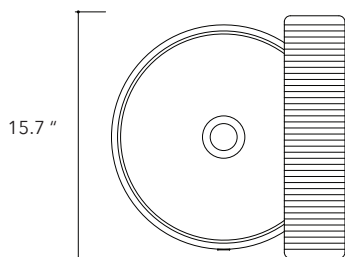

Selv.01

Height
4.3 In / 11 cm

Width
14.5 In / 37 cm

Depth
14.5 In / 37 cm

Weight
45.2 Lb / 20.5 Kg

Accessories
None

Dimensions may vary due to the nature of our product. Product images are for illustrative purposes only and may differ from the actual product. Due to differences in monitors and printing colors products may appear different to those shown. Faucets & accessories are not included. 14 available colors.

Pondok.01

Height
4.3 In / 11 cm

Width
14 In / 35.5 cm

Depth
15.7 In / 40 cm

Weight
11 Lb / 5 Kg

Accessories
Concrete lid

Dimensions may vary due to the nature of our product. Product images are for illustrative purposes only and may differ from the actual product. Due to differences in monitors and printing colors products may appear different to those shown. Faucets & accessories are not included. 14 available colors.

Ubud.01

Height
4.3 In / 11 cm

Width
14.5 In / 37 cm

Depth
14.5 In / 37 cm

Weight
23.4 Lb / 10.6 Kg

Accessories
Optional concrete tray

Dimensions may vary due to the nature of our product. Product images are for illustrative purposes only and may differ from the actual product. Due to differences in monitors and printing colors products may appear different to those shown. Faucets & accessories are not included. 14 available colors.

Ubud.01 + tray

Height
4.7 In / 12 cm

Width
15.2 In / 38.5 cm

Depth
15.7 In / 40 cm

Weight
26.9 Lb / 12.2 Kg

Accessories
Concrete tray

Dimensions may vary due to the nature of our product. Product images are for illustrative purposes only and may differ from the actual product. Due to differences in monitors and printing colors products may appear different to those shown. Faucets & accessories are not included. 14 available colors.