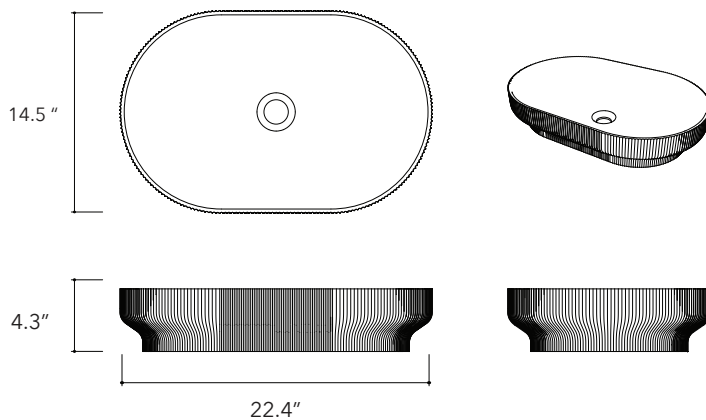

Colombia, South America

FESSFEVA

Lotus.01

reddot winner 2022

Height

4.3 In / 11 cm

Width

14.5 In / 37 cm

Depth

14.5 In / 37 cm

Weight

16.7Lb / 7.5 Kg

Accessories

None

Dimensions may vary due to the nature of our product. Product images are for illustrative purposes only and may differ from the actual product. Due to differences in monitors and printing colors products may appear different to those shown. Faucets & accessories are not included. 14 available colors.

Lotus.02

**Height**

4.3 In / 11 cm

Width

22.4 In / 57 cm

Depth

14.5 In / 37 cm

Weight