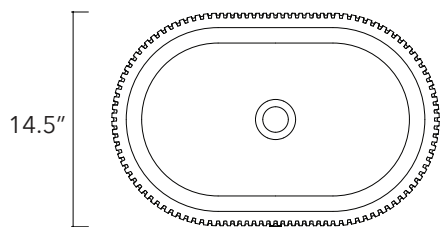

Lotus.02

**Height**

4.3 In / 11 cm

Width

22.4 In / 57 cm

Depth

14.5 In / 37 cm

Weight

Papua.01

Height
4.3 In / 11 cm

Width
14.5 In / 37 cm

Depth
14.5 In / 37 cm

Weight
26.5 Lb / 12 Kg

Accessories
None

Dimensions may vary due to the nature of our product. Product images are for illustrative purposes only and may differ from the actual product. Due to differences in monitors and printing colors products may appear different to those shown. Faucets & accessories are not included. 14 available colors.

Papua.02

Height

4.3 In / 11 cm

Width

22.4 In / 57 cm

Depth

14.5 In / 37 cm

Weight

Fladd.02

**Height**

4.3 In / 11 cm

Width

14.5 In / 37 cm

Depth

14.5 In / 37 cm

Weight