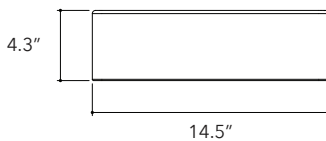

Dal.02

Height
4.3 In / 11 cm

Width
22.4 In / 57 cm

Depth
14.5 In / 37 cm

Weight
36.3 Lb / 16.5 Kg

Accessories
Concrete lid

Dimensions may vary due to the nature of our product. Product images are for illustrative purposes only and may differ from the actual product. Due to differences in monitors and printing colors products may appear different to those shown. Faucets & accessories are not included. 14 available colors.

Dal.04

**Height**

4.3 In / 11 cm

Width

15.7 In / 40 cm

Depth

15.7 In / 40 cm

Weight

24.2 Lb / 11 Kg

Accessories

Concrete lid

Dimensions may vary due to the nature of our product. Product images are for illustrative purposes only and may differ from the actual product. Due to differences in monitors and printing colors products may appear different to those shown. Faucets & accessories are not included. 14 available colors.

Selv.01

Height
4.3 In / 11 cm

Width
14.5 In / 37 cm

Depth
14.5 In / 37 cm

Weight
45.2 Lb / 20.5 Kg

Accessories
None

Dimensions may vary due to the nature of our product. Product images are for illustrative purposes only and may differ from the actual product. Due to differences in monitors and printing colors products may appear different to those shown. Faucets & accessories are not included. 14 available colors.