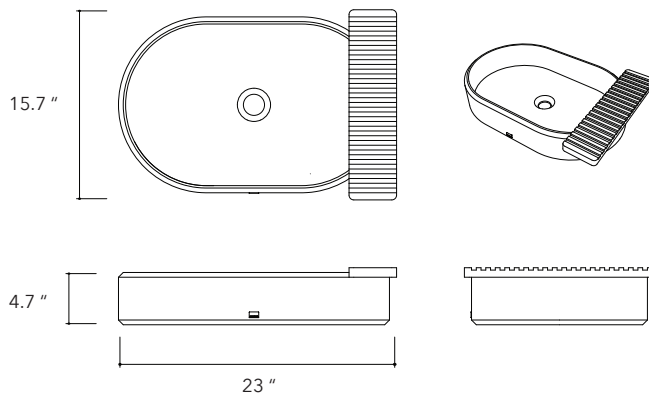

Ubud.02 + tray

Height

4.7 In / 12 cm

Width

23 In / 58.5 cm

Depth

15.7 In / 40 cm

Weight

46.5 Lb / 21.1 Kg

Accessories

Concrete tray

Dimensions may vary due to the nature of our product. Product images are for illustrative purposes only and may differ from the actual product. Due to differences in monitors and printing colors products may appear different to those shown. Faucets & accessories are not included. 14 available colors.