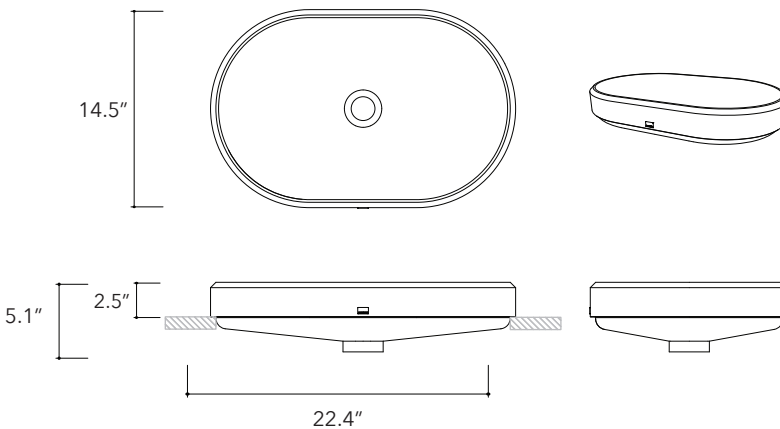

Ubud.02SR

Height

5.1 In / 13 cm

Width

22.4 In / 57 cm

Depth

14.5 In / 37 cm

Weight

26.4 Lb / 12 Kg

Accessories

None

Dimensions may vary due to the nature of our product. Product images are for illustrative purposes only and may differ from the actual product. Due to differences in monitors and printing colors products may appear different to those shown. Faucets & accessories are not included. 14 available colors.