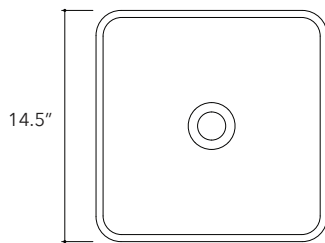

Papua.01

Height
4.3 In / 11 cm

Width
14.5 In / 37 cm

Depth
14.5 In / 37 cm

Weight
26.5 Lb / 12 Kg

Accessories
None

Dimensions may vary due to the nature of our product. Product images are for illustrative purposes only and may differ from the actual product. Due to differences in monitors and printing colors products may appear different to those shown. Faucets & accessories are not included. 14 available colors.

Fladd.02

**Height**

4.3 In / 11 cm

Width

14.5 In / 37 cm

Depth

14.5 In / 37 cm

Weight

Fladd.03

Height
4.3 In / 11 cm

Width
14.5 In / 37 cm

Depth
14.5 In / 37 cm

Weight
16.7 Lb / 7.6 Kg

Accessories
None

Dimensions may vary due to the nature of our product. Product images are for illustrative purposes only and may differ from the actual product. Due to differences in monitors and printing colors products may appear different to those shown. Faucets & accessories are not included. 14 available colors.

Fladd.04

Height

4.3 In / 11 cm

Width

22.4 In / 57 cm

Depth

14.5 In / 37 cm

Weight