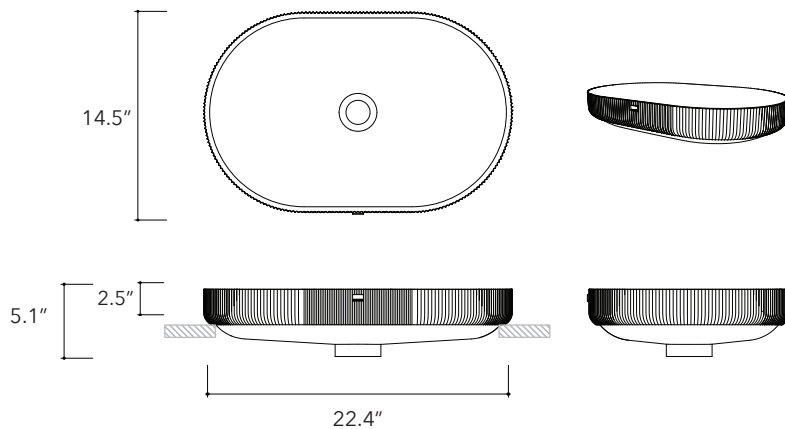

Lotus.01 SR

**Height**

5.1 In / 13 cm

Width

14.5 In / 37 cm

Depth

14.5 In / 37 cm

Weight

8.8 Lb / 4 Kg

Accessories

None

Dimensions may vary due to the nature of our product. Product images are for illustrative purposes only and may differ from the actual product. Due to differences in monitors and printing colors products may appear different to those shown. Faucets & accessories are not included. 14 available colors.

Lotus.02SR

**Height**

5.1 In / 13 cm

Width

22.4 In / 57 cm

Depth

14.5 In / 37 cm

Weight