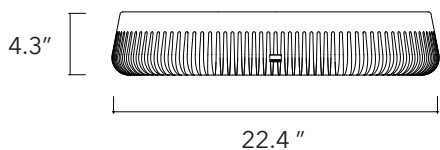

Papua.02

Height

4.3 In / 11 cm

Width

22.4 In / 57 cm

Depth

14.5 In / 37 cm

Weight

46.3 Lb / 21 Kg

Accessories

None

Dimensions may vary due to the nature of our product. Product images are for illustrative purposes only and may differ from the actual product. Due to differences in monitors and printing colors products may appear different to those shown. Faucets & accessories are not included. 14 available colors.