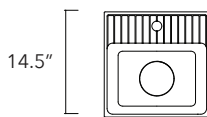

PREDESTAL

Ubud.06

Height
35.4 In / 90 cm

Width
14.6 In / 37 cm

Depth
15.7 In / 40 cm

Weight
207.2 Lb / 94 Kg

Accessories
Concrete tray

Dimensions may vary due to the nature of our product. Product images are for illustrative purposes only and may differ from the actual product. Due to differences in monitors and printing colors products may appear different to those shown. Faucets & accessories are not included. 14 available colors.

Fladd.06

Height
35.4 In / 90 cm

Width
14.5 In / 37 cm

Depth
14.5 In / 37 cm

Weight
243.4 Lb / 110.4 Kg

Accessories
Optional towel rail

Dimensions may vary due to the nature of our product. Product images are for illustrative purposes only and may differ from the actual product. Due to differences in monitors and printing colors products may appear different to those shown. Faucets & accessories are not included. 14 available colors.

Karmen.06

Height
35.4 In / 90 cm

Width
14.5 In / 37 cm

Depth
14.5 In / 37 cm

Weight
187.3 Lb / 85 Kg

Accessories
Optional towel rail

Dimensions may vary due to the nature of our product. Product images are for illustrative purposes only and may differ from the actual product. Due to differences in monitors and printing colors products may appear different to those shown. Faucets & accessories are not included. 14 available colors.