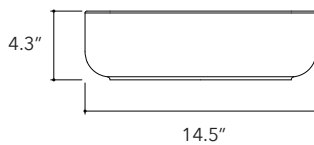

Fladd.02

**Height**

4.3 In / 11 cm

Width

14.5 In / 37 cm

Depth

14.5 In / 37 cm

Weight

Fladd.03

Height
4.3 In / 11 cm

Width
14.5 In / 37 cm

Depth
14.5 In / 37 cm

Weight
16.7 Lb / 7.6 Kg

Accessories
None

Dimensions may vary due to the nature of our product. Product images are for illustrative purposes only and may differ from the actual product. Due to differences in monitors and printing colors products may appear different to those shown. Faucets & accessories are not included. 14 available colors.

Fladd.04

Height

4.3 In / 11 cm

Width

22.4 In / 57 cm

Depth

14.5 In / 37 cm

Weight