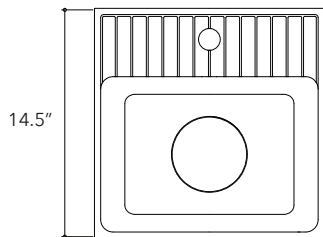

Ubud.02 + tray

**Height**

4.7 In / 12 cm

Width

23 In / 58.5 cm

Depth

15.7 In / 40 cm

Weight

46.5 Lb / 21.1 Kg

Accessories

Concrete tray

Dimensions may vary due to the nature of our product. Product images are for illustrative purposes only and may differ from the actual product. Due to differences in monitors and printing colors products may appear different to those shown. Faucets & accessories are not included. 14 available colors.

Karmen.01

Height
4.3 In / 11 cm

Width
14.5 In / 37 cm

Depth
14.5 In / 37 cm

Weight
28.6 Lb / 13 Kg

Accessories
Concrete Lid

Dimensions may vary due to the nature of our product. Product images are for illustrative purposes only and may differ from the actual product. Due to differences in monitors and printing colors products may appear different to those shown. Faucets & accessories are not included. 14 available colors.

Karmen.02

Height
4.3 In / 11 cm

Width
22.4 In / 57 cm

Depth
14.5 In / 37 cm

Weight
44.1 Lb / 20 Kg

Accessories
Concrete Lid

Dimensions may vary due to the nature of our product. Product images are for illustrative purposes only and may differ from the actual product. Due to differences in monitors and printing colors products may appear different to those shown. Faucets & accessories are not included. 14 available colors.