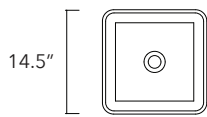

Papua.05

Height
15.7 In / 40 cm

Width
14.5 In / 37 cm

Depth
14.5 In / 37 cm

Weight
46.7 Lb / 21.2 Kg

Accessories
None

Dimensions may vary due to the nature of our product. Product images are for illustrative purposes only and may differ from the actual product. Due to differences in monitors and printing colors products may appear different to those shown. Faucets & accessories are not included. 14 available colors.

PREDESTAL

Ubud.06

Height
35.4 In / 90 cm

Width
14.6 In / 37 cm

Depth
15.7 In / 40 cm

Weight
207.2 Lb / 94 Kg

Accessories
Concrete tray

Dimensions may vary due to the nature of our product. Product images are for illustrative purposes only and may differ from the actual product. Due to differences in monitors and printing colors products may appear different to those shown. Faucets & accessories are not included. 14 available colors.

Fladd.06

Height
35.4 In / 90 cm

Width
14.5 In / 37 cm

Depth
14.5 In / 37 cm

Weight
243.4 Lb / 110.4 Kg

Accessories
Optional towel rail

Dimensions may vary due to the nature of our product. Product images are for illustrative purposes only and may differ from the actual product. Due to differences in monitors and printing colors products may appear different to those shown. Faucets & accessories are not included. 14 available colors.