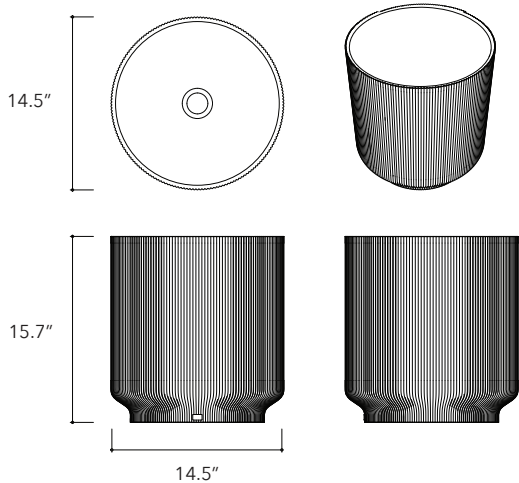

Bahia.02

Mount type

Wall Mount & Vessel

Height

4.3 In / 11 cm

Width

21.6 In / 55 cm

Depth

18.1 In / 46 cm

Weight

48.5 Lb / 22 Kg

Accessories

Optional towel rail

Dimensions may vary due to the nature of our product. Product images are for illustrative purposes only and may differ from the actual product. Due to differences in monitors and printing colors products may appear different to those shown. Faucets & accessories are not included. 14 available colors.

SEMI PÉDESTAL

Lotus.05

Height
15.7 In / 40 cm

Width
14.5 In / 37 cm

Depth
14.5 In / 37 cm

Weight
46.7 Lb / 21.2 Kg

Accessories
None

Dimensions may vary due to the nature of our product. Product images are for illustrative purposes only and may differ from the actual product. Due to differences in monitors and printing colors products may appear different to those shown. Faucets & accessories are not included. 14 available colors.

Papua.05

Height
15.7 In / 40 cm

Width
14.5 In / 37 cm

Depth
14.5 In / 37 cm

Weight
46.7 Lb / 21.2 Kg

Accessories
None

Dimensions may vary due to the nature of our product. Product images are for illustrative purposes only and may differ from the actual product. Due to differences in monitors and printing colors products may appear different to those shown. Faucets & accessories are not included. 14 available colors.