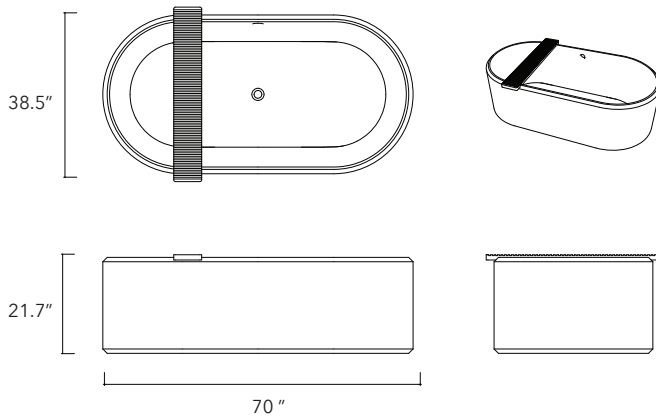

BATHUBS

Papua.BT

Height
21.7 In / 55 cm

Width
70 In / 178 cm

Depth
38.5 In / 98 cm

Weight
1750 Lb / 794 Kg

Accessories
None

Dimensions may vary due to the nature of our product. Product images are for illustrative purposes only and may differ from the actual product. Due to differences in monitors and printing colors products may appear different to those shown. Faucets & accessories are not included. 14 available colors.

Ubud.BT

Height
21.7 In / 55 cm

Width
70 In / 178 cm

Depth
38.5 In / 98 cm

Weight
1450 Lb / 658 Kg

Accessories
Concrete Tray

Dimensions may vary due to the nature of our product. Product images are for illustrative purposes only and may differ from the actual product. Due to differences in monitors and printing colors products may appear different to those shown. Faucets & accessories are not included. 14 available colors.

KITCHEN SINKS

Iguazu

Height
9.4 In / 24 cm

Width
33 In / 84 cm

Depth
18.5 In / 47 cm

Weight
130 Lb / 59 Kg

Accessories
None

Dimensions may vary due to the nature of our product. Product images are for illustrative purposes only and may differ from the actual product. Due to differences in monitors and printing colors products may appear different to those shown. Faucets & accessories are not included. 4 available colors.