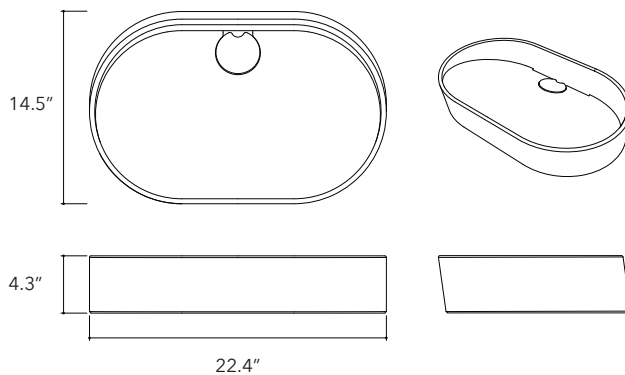

Dal.01

**Height**

4.3 In / 11 cm

Width

14.5 In / 35 cm

Depth

14.5 In / 37 cm

Weight

Dal.02

Height
4.3 In / 11 cm

Width
22.4 In / 57 cm

Depth
14.5 In / 37 cm

Weight
36.3 Lb / 16.5 Kg

Accessories
Concrete lid

Dimensions may vary due to the nature of our product. Product images are for illustrative purposes only and may differ from the actual product. Due to differences in monitors and printing colors products may appear different to those shown. Faucets & accessories are not included. 14 available colors.

Dal.04

**Height**

4.3 In / 11 cm

Width

15.7 In / 40 cm

Depth

15.7 In / 40 cm

Weight