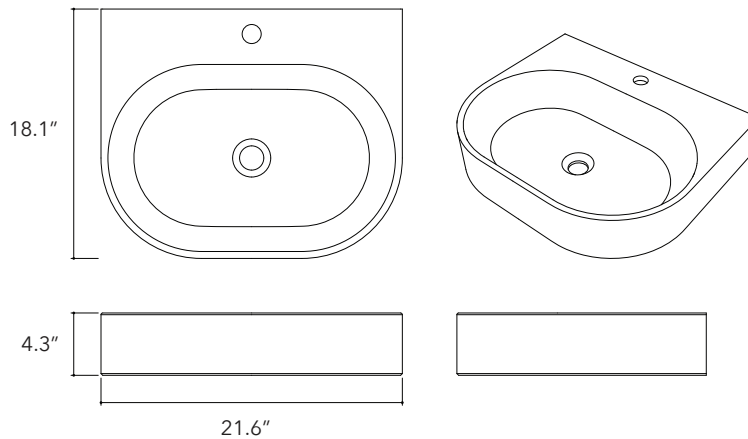

WALL MOUNT

Bahia.01

Mount type

Wall Mount & Vessel

Height

4.3 In / 11 cm

Width

14.5 In / 37 cm

Depth

18.1 In / 46 cm

Weight

35.2 Lb / 16 Kg

Accessories

Optional towel rail

Dimensions may vary due to the nature of our product. Product images are for illustrative purposes only and may differ from the actual product. Due to differences in monitors and printing colors products may appear different to those shown. Faucets & accessories are not included. 14 available colors.

Bahia.02

Mount type

Wall Mount & Vessel

Height

4.3 In / 11 cm

Width

21.6 In / 55 cm

Depth