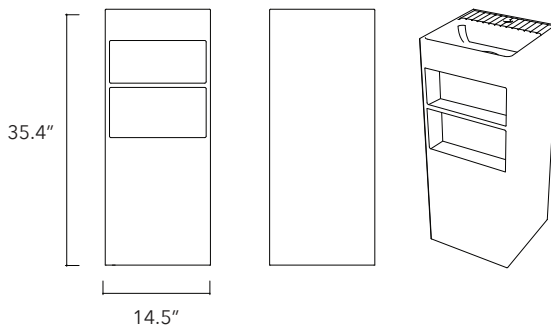

Papua.05

Height
15.7 In / 40 cm

Width
14.5 In / 37 cm

Depth
14.5 In / 37 cm

Weight
46.7 Lb / 21.2 Kg

Accessories
None

Dimensions may vary due to the nature of our product. Product images are for illustrative purposes only and may differ from the actual product. Due to differences in monitors and printing colors products may appear different to those shown. Faucets & accessories are not included. 14 available colors.

PREDESTAL

Ubud.06

Height
35.4 In / 90 cm

Width
14.6 In / 37 cm

Depth
15.7 In / 40 cm

Weight
207.2 Lb / 94 Kg

Accessories
Concrete tray

Dimensions may vary due to the nature of our product. Product images are for illustrative purposes only and may differ from the actual product. Due to differences in monitors and printing colors products may appear different to those shown. Faucets & accessories are not included. 14 available colors.

Fladd.06

Height
35.4 In / 90 cm

Width
14.5 In / 37 cm

Depth
14.5 In / 37 cm

Weight
243.4 Lb / 110.4 Kg

Accessories
Optional towel rail

Dimensions may vary due to the nature of our product. Product images are for illustrative purposes only and may differ from the actual product. Due to differences in monitors and printing colors products may appear different to those shown. Faucets & accessories are not included. 14 available colors.

Karmen.06

Height
35.4 In / 90 cm

Width
14.5 In / 37 cm

Depth
14.5 In / 37 cm

Weight
187.3 Lb / 85 Kg

Accessories
Optional towel rail

Dimensions may vary due to the nature of our product. Product images are for illustrative purposes only and may differ from the actual product. Due to differences in monitors and printing colors products may appear different to those shown. Faucets & accessories are not included. 14 available colors.