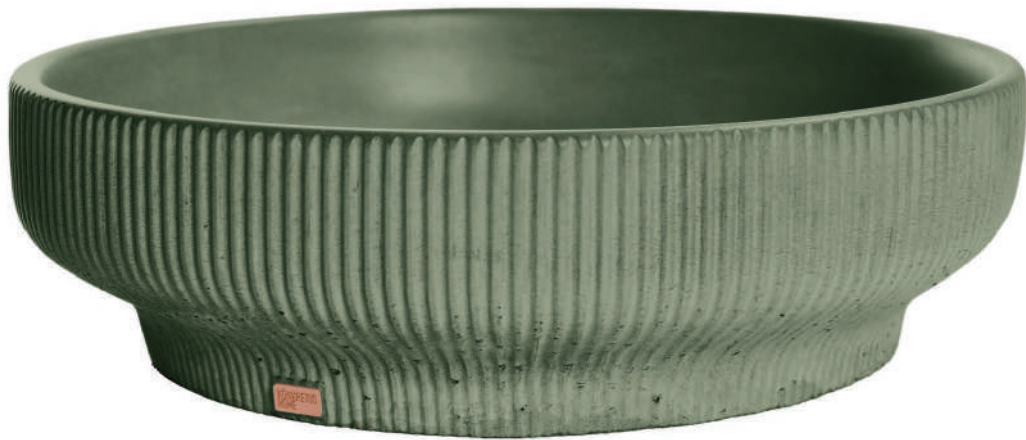

Colombia, South America

FESSFEVA

Lotus.01

reddot winner 2022

Height

4.3 In / 11 cm

Width

14.5 In / 37 cm