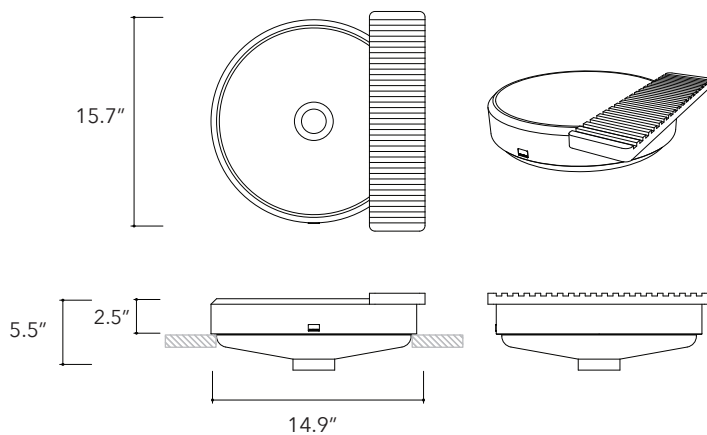

Dal.01

**Height**

4.3 In / 11 cm

Width

14.5 In / 35 cm

Depth

14.5 In / 37 cm

Weight

Ubud.01SR

**Height**

5.1 In / 13 cm

Width

14.5 In / 37 cm

Depth

14.5 In / 37 cm

Weight

LEATHER
MAGENTA

Ubud.01SR + tray

**Height**

5.5 In / 14 cm

Width

14.9 In / 38 cm

Depth

15.7 In / 40 cm