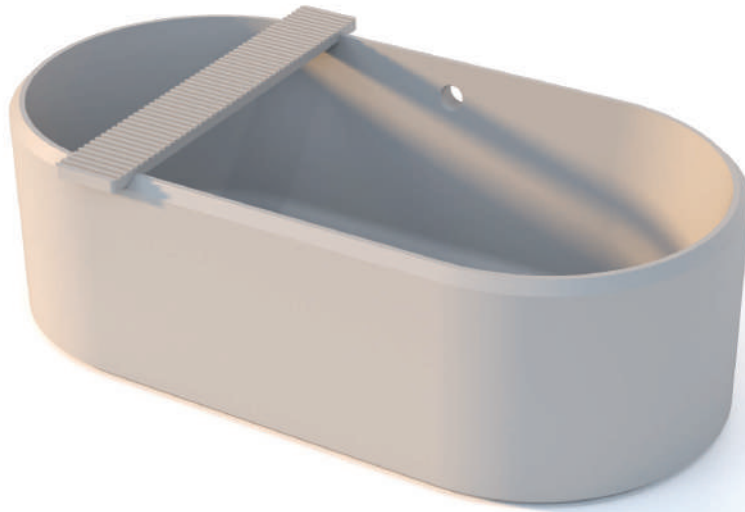

BATHUBS

Papua.BT

Height
21.7 In / 55 cm

Width
70 In / 178 cm

Depth
38.5 In / 98 cm

Weight
1750 Lb / 794 Kg

Accessories
None

Dimensions may vary due to the nature of our product. Product images are for illustrative purposes only and may differ from the actual product. Due to differences in monitors and printing colors products may appear different to those shown. Faucets & accessories are not included. 14 available colors.

Ubud.BT

Height
21.7 In / 55 cm

Width
70 In / 178 cm

Depth
38.5 In / 98 cm

Weight
1450 Lb / 658 Kg

Accessories
Concrete Tray

Dimensions may vary due to the nature of our product. Product images are for illustrative purposes only and may differ from the actual product. Due to differences in monitors and printing colors products may appear different to those shown. Faucets & accessories are not included. 14 available colors.