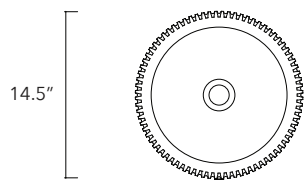

Papua.05

Height
15.7 In / 40 cm

Width
14.5 In / 37 cm

Depth
14.5 In / 37 cm

Weight
46.7 Lb / 21.2 Kg

Accessories
None

Dimensions may vary due to the nature of our product. Product images are for illustrative purposes only and may differ from the actual product. Due to differences in monitors and printing colors products may appear different to those shown. Faucets & accessories are not included. 14 available colors.