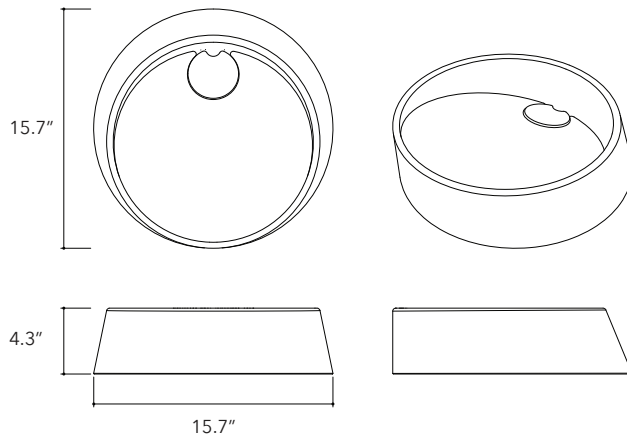

Dal.01

**Height**

4.3 In / 11 cm

Width

14.5 In / 35 cm

Depth

14.5 In / 37 cm

Weight

Dal.02

Height
4.3 In / 11 cm

Width
22.4 In / 57 cm

Depth
14.5 In / 37 cm

Weight
36.3 Lb / 16.5 Kg

Accessories
Concrete lid

Dimensions may vary due to the nature of our product. Product images are for illustrative purposes only and may differ from the actual product. Due to differences in monitors and printing colors products may appear different to those shown. Faucets & accessories are not included. 14 available colors.

Dal.04

**Height**

4.3 In / 11 cm

Width

15.7 In / 40 cm

Depth

15.7 In / 40 cm

Weight

Selv.01

Height
4.3 In / 11 cm

Width
14.5 In / 37 cm

Depth
14.5 In / 37 cm

Weight
45.2 Lb / 20.5 Kg

Accessories
None

Dimensions may vary due to the nature of our product. Product images are for illustrative purposes only and may differ from the actual product. Due to differences in monitors and printing colors products may appear different to those shown. Faucets & accessories are not included. 14 available colors.