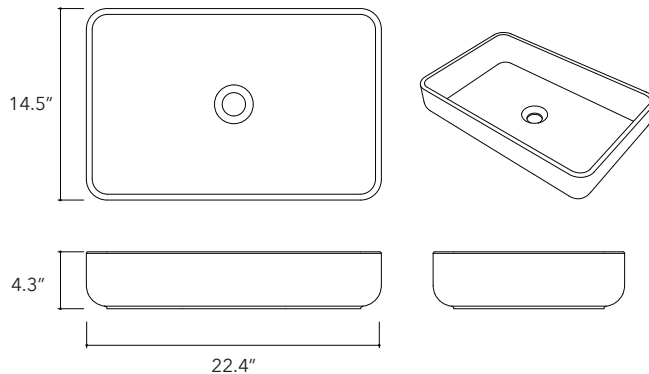

Fladd.03

Height
4.3 In / 11 cm

Width
14.5 In / 37 cm

Depth
14.5 In / 37 cm

Weight
16.7 Lb / 7.6 Kg

Accessories
None

Dimensions may vary due to the nature of our product. Product images are for illustrative purposes only and may differ from the actual product. Due to differences in monitors and printing colors products may appear different to those shown. Faucets & accessories are not included. 14 available colors.

Fladd.04

Height

4.3 In / 11 cm

Width

22.4 In / 57 cm

Depth

14.5 In / 37 cm

Weight

39.6 Lb / 18 Kg

Accessories

None

Dimensions may vary due to the nature of our product. Product images are for illustrative purposes only and may differ from the actual product. Due to differences in monitors and printing colors products may appear different to those shown. Faucets & accessories are not included. 14 available colors.

Fladd.05

**Height**

4.3 In / 11 cm

Width

22.4 In / 57 cm

Depth

14.5 In / 37 cm

Weight