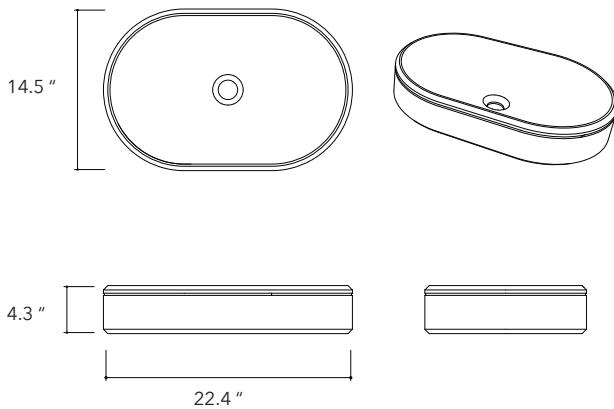

Selv.01

Height
4.3 In / 11 cm

Width
14.5 In / 37 cm

Depth
14.5 In / 37 cm

Weight
45.2 Lb / 20.5 Kg

Accessories
None

Dimensions may vary due to the nature of our product. Product images are for illustrative purposes only and may differ from the actual product. Due to differences in monitors and printing colors products may appear different to those shown. Faucets & accessories are not included. 14 available colors.

Ubud.01

Height
4.3 In / 11 cm

Width
14.5 In / 37 cm

Depth
14.5 In / 37 cm

Weight
23.4 Lb / 10.6 Kg

Accessories
Optional concrete tray

Dimensions may vary due to the nature of our product. Product images are for illustrative purposes only and may differ from the actual product. Due to differences in monitors and printing colors products may appear different to those shown. Faucets & accessories are not included. 14 available colors.

Ubud.01 + tray

Height
4.7 In / 12 cm

Width
15.2 In / 38.5 cm

Depth
15.7 In / 40 cm

Weight
26.9 Lb / 12.2 Kg

Accessories
Concrete tray

Dimensions may vary due to the nature of our product. Product images are for illustrative purposes only and may differ from the actual product. Due to differences in monitors and printing colors products may appear different to those shown. Faucets & accessories are not included. 14 available colors.

Ubud.02

**Height**

4.3 In / 11 cm

Width

22.4 In / 57 cm

Depth

14.5 In / 37 cm

Weight