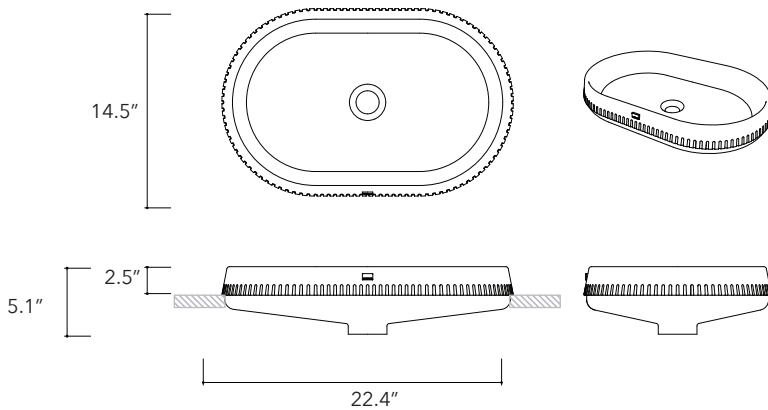

Dal.04

**Height**

4.3 In / 11 cm

Width

15.7 In / 40 cm

Depth

15.7 In / 40 cm

Weight

Karmen.02

Height
4.3 In / 11 cm

Width
22.4 In / 57 cm

Depth
14.5 In / 37 cm

Weight
44.1 Lb / 20 Kg

Accessories
Concrete Lid

Dimensions may vary due to the nature of our product. Product images are for illustrative purposes only and may differ from the actual product. Due to differences in monitors and printing colors products may appear different to those shown. Faucets & accessories are not included. 14 available colors.

SEMI RECEIVED

Papua.01SR

**Height**

5.1 In / 13 cm

Width

14.5 In / 37 cm

Depth

14.5 In / 37 cm

Papua.02SR

**Height**

5.1 In / 13 cm

Width

22.4 In / 57 cm

Depth

14.5 In / 37 cm

Weight