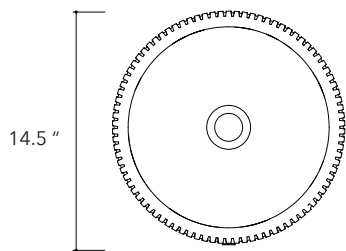

Lotus.02

**Height**

4.3 In / 11 cm

Width

22.4 In / 57 cm

Depth

14.5 In / 37 cm

Weight

Papua.01

Height
4.3 In / 11 cm

Width
14.5 In / 37 cm

Depth
14.5 In / 37 cm

Weight
26.5 Lb / 12 Kg

Accessories
None

Dimensions may vary due to the nature of our product. Product images are for illustrative purposes only and may differ from the actual product. Due to differences in monitors and printing colors products may appear different to those shown. Faucets & accessories are not included. 14 available colors.