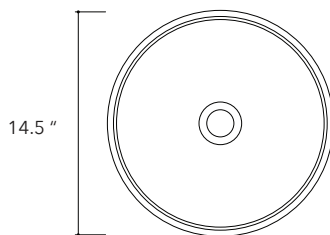

Dal.04

**Height**

4.3 In / 11 cm

Width

15.7 In / 40 cm

Depth

15.7 In / 40 cm

Weight

Selv.01

Height
4.3 In / 11 cm

Width
14.5 In / 37 cm

Depth
14.5 In / 37 cm

Weight
45.2 Lb / 20.5 Kg

Accessories
None

Dimensions may vary due to the nature of our product. Product images are for illustrative purposes only and may differ from the actual product. Due to differences in monitors and printing colors products may appear different to those shown. Faucets & accessories are not included. 14 available colors.

Pondok.01

Height
4.3 In / 11 cm

Width
14 In / 35.5 cm

Depth
15.7 In / 40 cm

Weight
11 Lb / 5 Kg

Accessories
Concrete lid

Dimensions may vary due to the nature of our product. Product images are for illustrative purposes only and may differ from the actual product. Due to differences in monitors and printing colors products may appear different to those shown. Faucets & accessories are not included. 14 available colors.

Ubud.01

Height
4.3 In / 11 cm

Width
14.5 In / 37 cm

Depth
14.5 In / 37 cm

Weight
23.4 Lb / 10.6 Kg

Accessories
Optional concrete tray

Dimensions may vary due to the nature of our product. Product images are for illustrative purposes only and may differ from the actual product. Due to differences in monitors and printing colors products may appear different to those shown. Faucets & accessories are not included. 14 available colors.