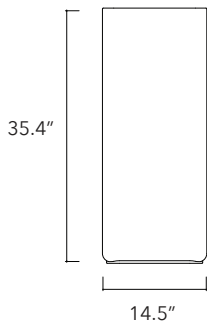

SEMI PÉDESTAL

Lotus.05

Height
15.7 In / 40 cm

Width
14.5 In / 37 cm

Depth
14.5 In / 37 cm

Weight
46.7 Lb / 21.2 Kg

Accessories
None

Dimensions may vary due to the nature of our product. Product images are for illustrative purposes only and may differ from the actual product. Due to differences in monitors and printing colors products may appear different to those shown. Faucets & accessories are not included. 14 available colors.

Papua.05

Height
15.7 In / 40 cm

Width
14.5 In / 37 cm

Depth
14.5 In / 37 cm

Weight
46.7 Lb / 21.2 Kg

Accessories
None

Dimensions may vary due to the nature of our product. Product images are for illustrative purposes only and may differ from the actual product. Due to differences in monitors and printing colors products may appear different to those shown. Faucets & accessories are not included. 14 available colors.

PREDESTAL

Ubud.06

Height
35.4 In / 90 cm

Width
14.6 In / 37 cm

Depth
15.7 In / 40 cm

Weight
207.2 Lb / 94 Kg

Accessories
Concrete tray

Dimensions may vary due to the nature of our product. Product images are for illustrative purposes only and may differ from the actual product. Due to differences in monitors and printing colors products may appear different to those shown. Faucets & accessories are not included. 14 available colors.

Fladd.06

Height
35.4 In / 90 cm

Width
14.5 In / 37 cm

Depth
14.5 In / 37 cm

Weight
243.4 Lb / 110.4 Kg

Accessories
Optional towel rail

Dimensions may vary due to the nature of our product. Product images are for illustrative purposes only and may differ from the actual product. Due to differences in monitors and printing colors products may appear different to those shown. Faucets & accessories are not included. 14 available colors.