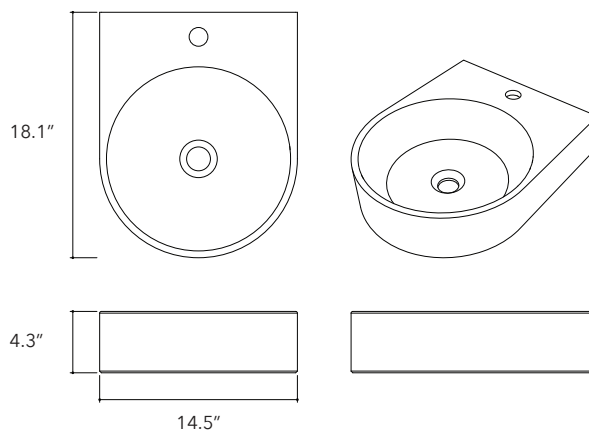

Lotus.02SR

**Height**

5.1 In / 13 cm

Width

22.4 In / 57 cm

Depth

14.5 In / 37 cm

Weight

13.2 Lb / 6 Kg

Accessories

None

Dimensions may vary due to the nature of our product. Product images are for illustrative purposes only and may differ from the actual product. Due to differences in monitors and printing colors products may appear different to those shown. Faucets & accessories are not included. 14 available colors.

WALL MOUNT

Bahia.01

Mount type

Wall Mount & Vessel

Height

4.3 In / 11 cm

Width

14.5 In / 37 cm