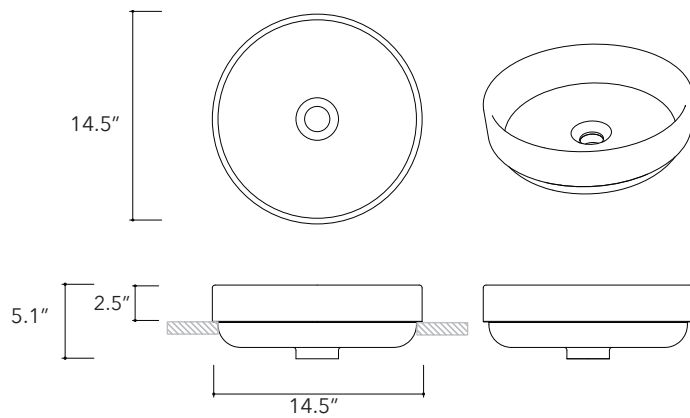

Dal.01

**Height**

4.3 In / 11 cm

Width

14.5 In / 35 cm

Depth

14.5 In / 37 cm

Weight

Papua.02SR

**Height**

5.1 In / 13 cm

Width

22.4 In / 57 cm

Depth

14.5 In / 37 cm

Weight

39.6 Lb / 18 Kg

Accessories

None

Dimensions may vary due to the nature of our product. Product images are for illustrative purposes only and may differ from the actual product. Due to differences in monitors and printing colors products may appear different to those shown. Faucets & accessories are not included. 14 available colors.

Fladd.02SR

**Height**

5.1 In / 13 cm

Width

14.5 In / 37 cm

Depth

14.5 In / 37 cm

Weight