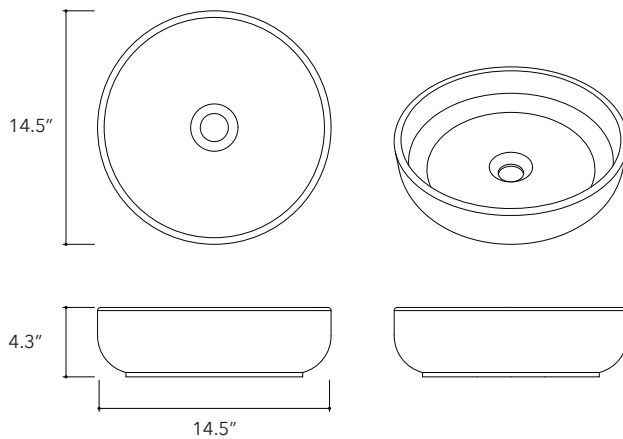

Papua.01

Height
4.3 In / 11 cm

Width
14.5 In / 37 cm

Depth
14.5 In / 37 cm

Weight
26.5 Lb / 12 Kg

Accessories
None

Dimensions may vary due to the nature of our product. Product images are for illustrative purposes only and may differ from the actual product. Due to differences in monitors and printing colors products may appear different to those shown. Faucets & accessories are not included. 14 available colors.

Papua.02

Height

4.3 In / 11 cm

Width

22.4 In / 57 cm

Depth

14.5 In / 37 cm

Weight

46.3 Lb / 21 Kg

Accessories

None

Dimensions may vary due to the nature of our product. Product images are for illustrative purposes only and may differ from the actual product. Due to differences in monitors and printing colors products may appear different to those shown. Faucets & accessories are not included. 14 available colors.

Fladd.02

**Height**

4.3 In / 11 cm

Width

14.5 In / 37 cm

Depth

14.5 In / 37 cm

Weight