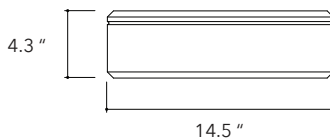

Dal.04

**Height**

4.3 In / 11 cm

Width

15.7 In / 40 cm

Depth

15.7 In / 40 cm

Weight

Selv.01

Height
4.3 In / 11 cm

Width
14.5 In / 37 cm

Depth
14.5 In / 37 cm

Weight
45.2 Lb / 20.5 Kg

Accessories
None

Dimensions may vary due to the nature of our product. Product images are for illustrative purposes only and may differ from the actual product. Due to differences in monitors and printing colors products may appear different to those shown. Faucets & accessories are not included. 14 available colors.

Pondok.01

Height
4.3 In / 11 cm

Width
14 In / 35.5 cm

Depth
15.7 In / 40 cm

Weight
11 Lb / 5 Kg

Accessories
Concrete lid

Dimensions may vary due to the nature of our product. Product images are for illustrative purposes only and may differ from the actual product. Due to differences in monitors and printing colors products may appear different to those shown. Faucets & accessories are not included. 14 available colors.

Ubud.01

Height
4.3 In / 11 cm

Width
14.5 In / 37 cm

Depth
14.5 In / 37 cm

Weight
23.4 Lb / 10.6 Kg

Accessories
Optional concrete tray

Dimensions may vary due to the nature of our product. Product images are for illustrative purposes only and may differ from the actual product. Due to differences in monitors and printing colors products may appear different to those shown. Faucets & accessories are not included. 14 available colors.