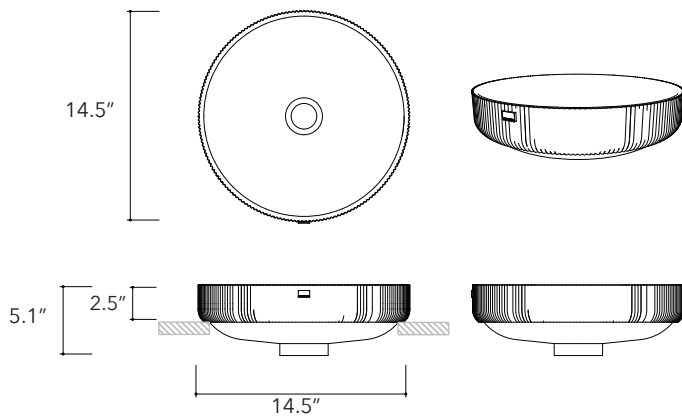

Dal.04

**Height**

4.3 In / 11 cm

Width

15.7 In / 40 cm

Depth

15.7 In / 40 cm

Weight

Ubud.02SR + tray

**Height**

5.5 In / 14 cm

Width

22.8 In / 58 cm

Depth

15.7 In / 40 cm

Weight

30.8 Lb / 14 Kg

Accessories

Concrete Tray

Dimensions may vary due to the nature of our product. Product images are for illustrative purposes only and may differ from the actual product. Due to differences in monitors and printing colors products may appear different to those shown. Faucets & accessories are not included. 14 available colors.

Lotus.01 SR

**Height**

5.1 In / 13 cm

Width

14.5 In / 37 cm

Depth

14.5 In / 37 cm

Weight