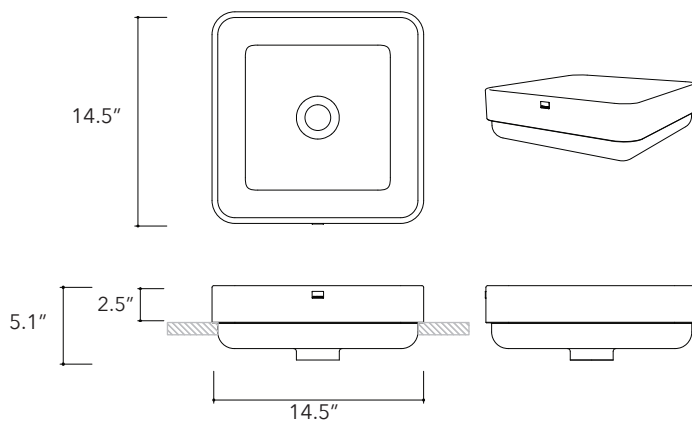

Dal.01

**Height**

4.3 In / 11 cm

Width

14.5 In / 35 cm

Depth

14.5 In / 37 cm

Weight

Dal.04

**Height**

4.3 In / 11 cm

Width

15.7 In / 40 cm

Depth

15.7 In / 40 cm

Weight

Fladd.02SR

**Height**

5.1 In / 13 cm

Width

14.5 In / 37 cm

Depth

14.5 In / 37 cm

Weight

Fladd.03SR

**Height**

5.1 In / 13 cm

Width

14.5 In / 37 cm

Depth

14.5 In / 37 cm

Weight