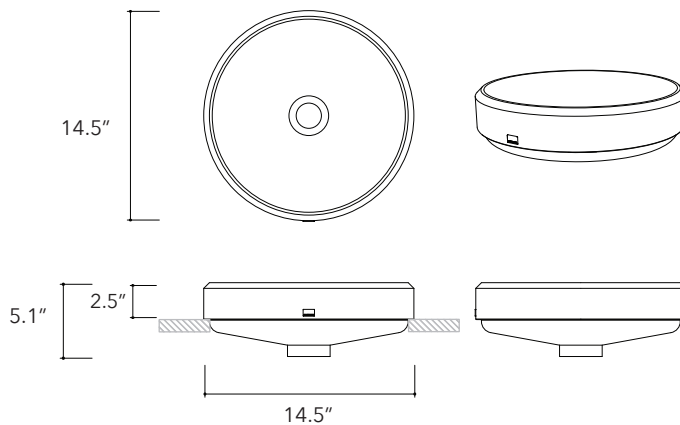

Ubud.01SR

Height

5.1 In / 13 cm

Width

14.5 In / 37 cm

Depth

14.5 In / 37 cm

Weight

13.2 Lb / 6 Kg

Accessories

None

Dimensions may vary due to the nature of our product. Product images are for illustrative purposes only and may differ from the actual product. Due to differences in monitors and printing colors products may appear different to those shown. Faucets & accessories are not included. 14 available colors.