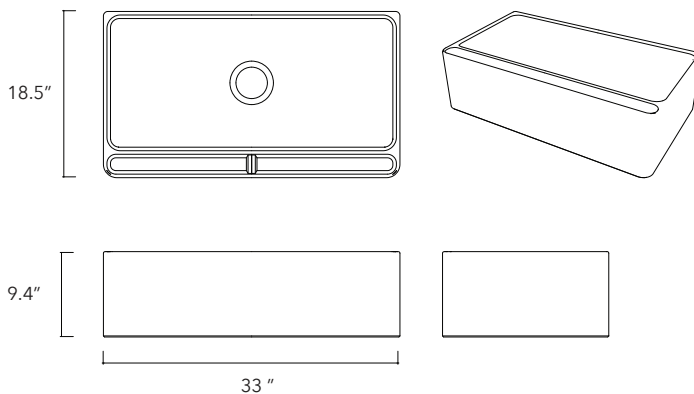

BATHUBS

Papua.BT

Height
21.7 In / 55 cm

Width
70 In / 178 cm

Depth
38.5 In / 98 cm

Weight
1750 Lb / 794 Kg

Accessories
None

Dimensions may vary due to the nature of our product. Product images are for illustrative purposes only and may differ from the actual product. Due to differences in monitors and printing colors products may appear different to those shown. Faucets & accessories are not included. 14 available colors.

Ubud.BT

Height
21.7 In / 55 cm

Width
70 In / 178 cm

Depth
38.5 In / 98 cm

Weight
1450 Lb / 658 Kg

Accessories
Concrete Tray

Dimensions may vary due to the nature of our product. Product images are for illustrative purposes only and may differ from the actual product. Due to differences in monitors and printing colors products may appear different to those shown. Faucets & accessories are not included. 14 available colors.

KITCHEN SINKS

Iguazu

Height
9.4 In / 24 cm

Width
33 In / 84 cm

Depth
18.5 In / 47 cm

Weight
130 Lb / 59 Kg

Accessories
None

Dimensions may vary due to the nature of our product. Product images are for illustrative purposes only and may differ from the actual product. Due to differences in monitors and printing colors products may appear different to those shown. Faucets & accessories are not included. 4 available colors.