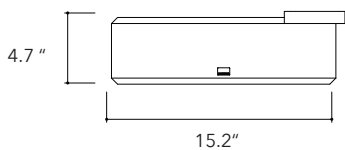

Selv.01

Height
4.3 In / 11 cm

Width
14.5 In / 37 cm

Depth
14.5 In / 37 cm

Weight
45.2 Lb / 20.5 Kg

Accessories
None

Dimensions may vary due to the nature of our product. Product images are for illustrative purposes only and may differ from the actual product. Due to differences in monitors and printing colors products may appear different to those shown. Faucets & accessories are not included. 14 available colors.

Pondok.01

Height
4.3 In / 11 cm

Width
14 In / 35.5 cm

Depth
15.7 In / 40 cm

Weight
11 Lb / 5 Kg

Accessories
Concrete lid

Dimensions may vary due to the nature of our product. Product images are for illustrative purposes only and may differ from the actual product. Due to differences in monitors and printing colors products may appear different to those shown. Faucets & accessories are not included. 14 available colors.

Ubud.01

Height
4.3 In / 11 cm

Width
14.5 In / 37 cm

Depth
14.5 In / 37 cm

Weight
23.4 Lb / 10.6 Kg

Accessories
Optional concrete tray

Dimensions may vary due to the nature of our product. Product images are for illustrative purposes only and may differ from the actual product. Due to differences in monitors and printing colors products may appear different to those shown. Faucets & accessories are not included. 14 available colors.

Ubud.01 + tray

Height
4.7 In / 12 cm

Width
15.2 In / 38.5 cm

Depth
15.7 In / 40 cm

Weight
26.9 Lb / 12.2 Kg

Accessories
Concrete tray

Dimensions may vary due to the nature of our product. Product images are for illustrative purposes only and may differ from the actual product. Due to differences in monitors and printing colors products may appear different to those shown. Faucets & accessories are not included. 14 available colors.