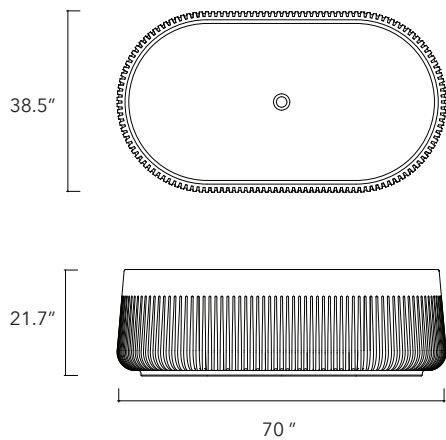

Dal Lid

Available for Dal.01, Dal.02 & Dal.04

Dimensions may vary due to the nature of our product. Product images are for illustrative purposes only and may differ from the actual product. Due to differences in monitors and printing colors products may appear different to those shown. Faucets & accessories are not included. 14 available colors.

Karmen Lid

Available for Karmen.01, Karmen.02 & Karmen.06

Dimensions may vary due to the nature of our product. Product images are for illustrative purposes only and may differ from the actual product. Due to differences in monitors and printing colors products may appear different to those shown. Faucets & accessories are not included. 14 available colors.

BATHUBS

Papua.BT

Height
21.7 In / 55 cm

Width
70 In / 178 cm

Depth
38.5 In / 98 cm

Weight
1750 Lb / 794 Kg

Accessories
None

Dimensions may vary due to the nature of our product. Product images are for illustrative purposes only and may differ from the actual product. Due to differences in monitors and printing colors products may appear different to those shown. Faucets & accessories are not included. 14 available colors.