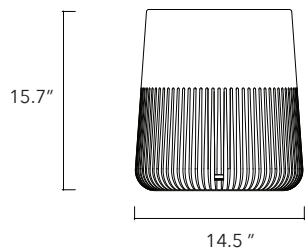

18.1 In / 46 cm

Weight

48.5 Lb / 22 Kg

Accessories

Optional towel rail

Dimensions may vary due to the nature of our product. Product images are for illustrative purposes only and may differ from the actual product. Due to differences in monitors and printing colors products may appear different to those shown. Faucets & accessories are not included. 14 available colors.

SEMI PÉDESTAL

Lotus.05

Height
15.7 In / 40 cm

Width
14.5 In / 37 cm

Depth
14.5 In / 37 cm

Weight
46.7 Lb / 21.2 Kg

Accessories
None

Dimensions may vary due to the nature of our product. Product images are for illustrative purposes only and may differ from the actual product. Due to differences in monitors and printing colors products may appear different to those shown. Faucets & accessories are not included. 14 available colors.

Papua.05

Height
15.7 In / 40 cm

Width
14.5 In / 37 cm

Depth
14.5 In / 37 cm

Weight
46.7 Lb / 21.2 Kg

Accessories
None

Dimensions may vary due to the nature of our product. Product images are for illustrative purposes only and may differ from the actual product. Due to differences in monitors and printing colors products may appear different to those shown. Faucets & accessories are not included. 14 available colors.

PREDESTAL

Ubud.06

Height
35.4 In / 90 cm

Width
14.6 In / 37 cm

Depth
15.7 In / 40 cm

Weight
207.2 Lb / 94 Kg

Accessories
Concrete tray

Dimensions may vary due to the nature of our product. Product images are for illustrative purposes only and may differ from the actual product. Due to differences in monitors and printing colors products may appear different to those shown. Faucets & accessories are not included. 14 available colors.