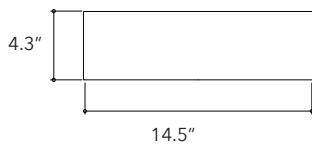

Karmen.01

Height
4.3 In / 11 cm

Width
14.5 In / 37 cm

Depth
14.5 In / 37 cm

Weight
28.6 Lb / 13 Kg

Accessories
Concrete Lid

Dimensions may vary due to the nature of our product. Product images are for illustrative purposes only and may differ from the actual product. Due to differences in monitors and printing colors products may appear different to those shown. Faucets & accessories are not included. 14 available colors.

Karmen.02

Height
4.3 In / 11 cm

Width
22.4 In / 57 cm

Depth
14.5 In / 37 cm

Weight
44.1 Lb / 20 Kg

Accessories
Concrete Lid

Dimensions may vary due to the nature of our product. Product images are for illustrative purposes only and may differ from the actual product. Due to differences in monitors and printing colors products may appear different to those shown. Faucets & accessories are not included. 14 available colors.