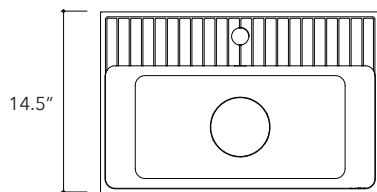

Karmen.01

Height
4.3 In / 11 cm

Width
14.5 In / 37 cm

Depth
14.5 In / 37 cm

Weight
28.6 Lb / 13 Kg

Accessories
Concrete Lid

Dimensions may vary due to the nature of our product. Product images are for illustrative purposes only and may differ from the actual product. Due to differences in monitors and printing colors products may appear different to those shown. Faucets & accessories are not included. 14 available colors.

Karmen.02

Height
4.3 In / 11 cm

Width
22.4 In / 57 cm

Depth
14.5 In / 37 cm

Weight
44.1 Lb / 20 Kg

Accessories
Concrete Lid

Dimensions may vary due to the nature of our product. Product images are for illustrative purposes only and may differ from the actual product. Due to differences in monitors and printing colors products may appear different to those shown. Faucets & accessories are not included. 14 available colors.