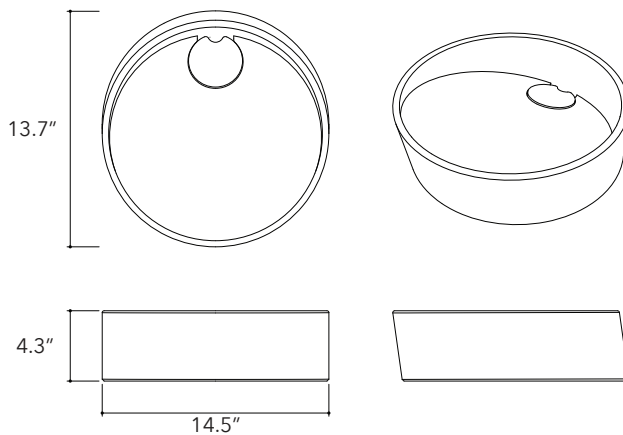

Fladd.04

Height

4.3 In / 11 cm

Width

22.4 In / 57 cm

Depth

14.5 In / 37 cm

Weight

Fladd.05

**Height**

4.3 In / 11 cm

Width

22.4 In / 57 cm

Depth

14.5 In / 37 cm

Weight

Dal.01

**Height**

4.3 In / 11 cm

Width

14.5 In / 35 cm

Depth

14.5 In / 37 cm

Weight

Dal.04

**Height**

4.3 In / 11 cm

Width

15.7 In / 40 cm

Depth

15.7 In / 40 cm

Weight