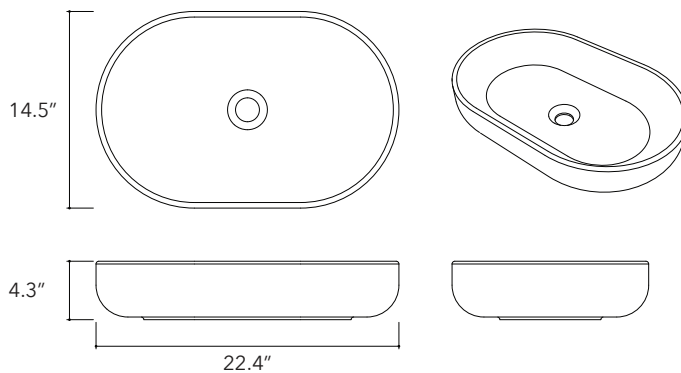

Fladd.02

**Height**

4.3 In / 11 cm

Width

14.5 In / 37 cm

Depth

14.5 In / 37 cm

Weight

Fladd.03

Height
4.3 In / 11 cm

Width
14.5 In / 37 cm

Depth
14.5 In / 37 cm

Weight
16.7 Lb / 7.6 Kg

Accessories
None

Dimensions may vary due to the nature of our product. Product images are for illustrative purposes only and may differ from the actual product. Due to differences in monitors and printing colors products may appear different to those shown. Faucets & accessories are not included. 14 available colors.

Fladd.04

Height

4.3 In / 11 cm

Width

22.4 In / 57 cm

Depth

14.5 In / 37 cm

Weight

Fladd.05

**Height**

4.3 In / 11 cm

Width

22.4 In / 57 cm

Depth

14.5 In / 37 cm

Weight