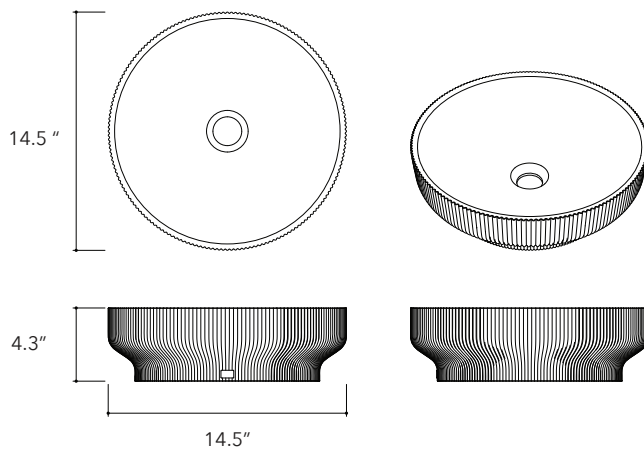

Colombia, South America

FESSFEVA

Lotus.01

reddot winner 2022

Height

4.3 In / 11 cm

Width

14.5 In / 37 cm

Lotus.02

**Height**

4.3 In / 11 cm

Width

22.4 In / 57 cm

Depth

14.5 In / 37 cm

Weight