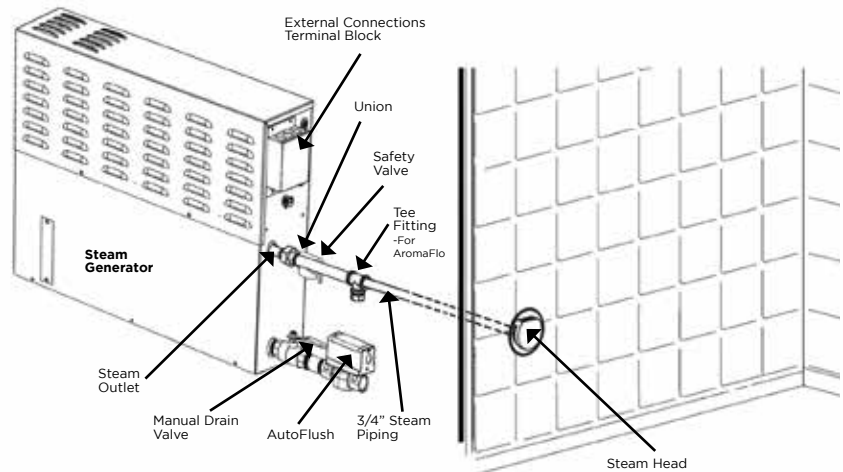

CX GENERATOR SYSTEM

NEXT GENERATION POWER / **INUITIVE CONTROL & STRAIGHTFORWARD INSTALLATION**

CX GENERATOR CONTROL

- 7" color touch screen control with menu driven user interface.
- Can be mounted up to 30 feet from the steam generator.
- Easily set on/off time from control.
- View system status while the unit is running.
- Room temperature shown on display.
- Controls multiple CX Generators in series.